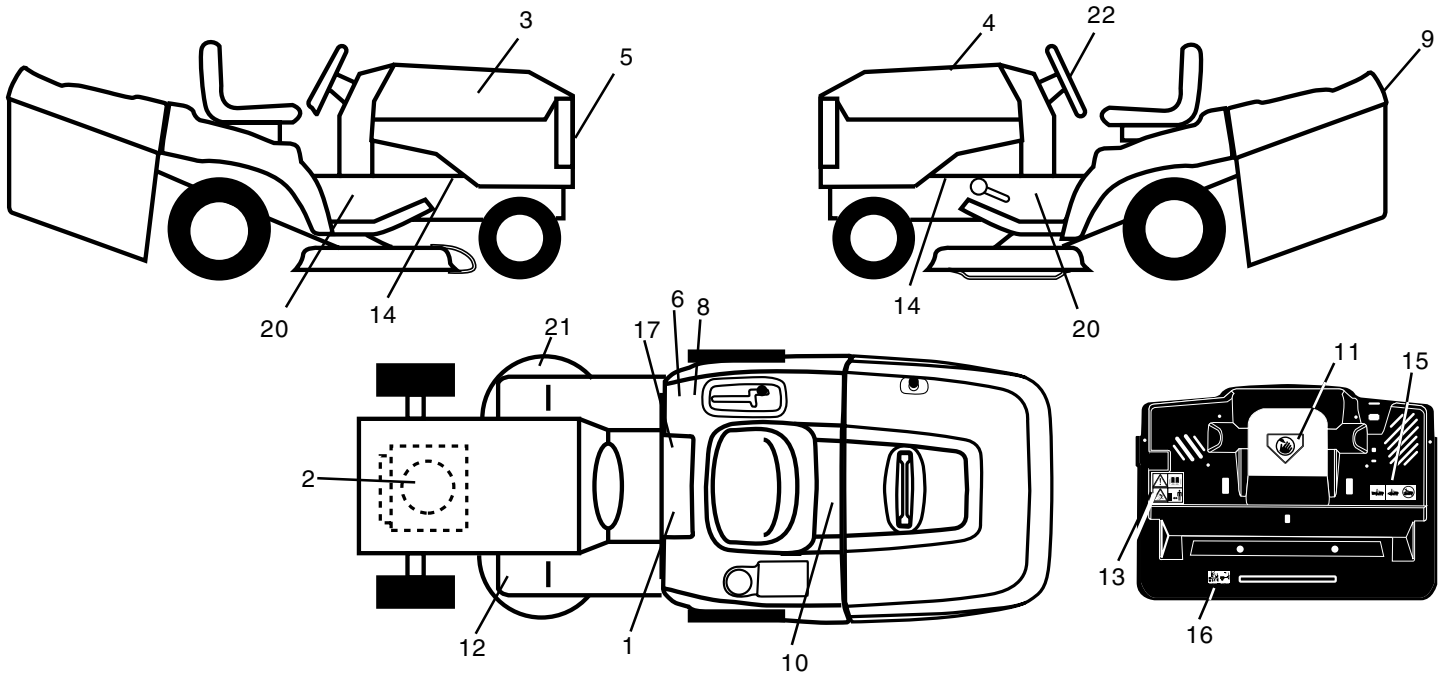

NOTE: All component dimensions given in U.S. inches.
1 inch = 25.4 mm.

REPAIR PARTS

TRACTOR- -MODEL NO. 125CRD (P125CRDC) PRODUCT NO. 954 12 00-33 SEAT ASSEMBLY

KEY NO.	PART NO.	DESCRIPTION
1	532140117	Seat
2	532140551	Bracket Pnt Pivot Seat (blk)
5	532145006	Clip Push In Hinged
7	532124181	Spring Seat Cprsn 2 250 Blk Zi
8	817000616	Screw 3/8-16 X 1-1/2
9	819131614	Washer 13/32 X 1 X 14 Ga.
10	532174894	Par Assembly Seat Tool-Free
12	532121246	Bracket Pnt Mounting Switch
13	532121248	Bushing Snap Blk Nyl 50 Id
14	872050412	Bolt Rdhd Sht Nk 1/4-20x1-1/2
15	532134300	Spacer Split

KEY NO.	PART NO.	DESCRIPTION
16	532121250	Spring Cprsn Plate SW 1.310 Ga
17	532123976	Nut Lock 1/4 Lge Flg Gr 5 Zinc
21	532171852	Bolt Shoulder 5/16-18 Unc-2A
22	873800500	Nut Hex Lock w/Ins 5/16-18
23	871110814	Bolt Hex Black
24	819171912	Washer 17/32 X 1-3/16 X 12 Ga.
25	532127018	Bolt Shoulder 5/16-18 X 62
26	810040800	Washer Lock Hvy Hlcl Spr 1/2

NOTE: All component dimensions given in U.S. inches.
1 inch = 25.4 mm

REPAIR PARTS

TRACTOR- -MODEL NO. 125CRD (P125CRDC) PRODUCT NO. 954 12 00-33
DECALS

KEY NO.	PART NO.	DESCRIPTION
1	532145498	Decal Read Owner's Manual Sym
2	532170839	Decal Hp Engine
3	532167151	Decal Hood Rh
4	532167152	Decal Hood Lh
5	532140986	Decal Grille
6	532126187	Decal 100 DBA
8	532145437	Decal Europe Stand Ce
9	532140987	Decal Fender Logo
10	532145005	Decal Bat Dan/Poi P/L Sym Wpn
11	532145494	Decal Mower Cut Finger Symbol
12	532159737	Decal Brake/Clutch Symbol Lt
13	532166959	Decal Warn Back Plate CRD