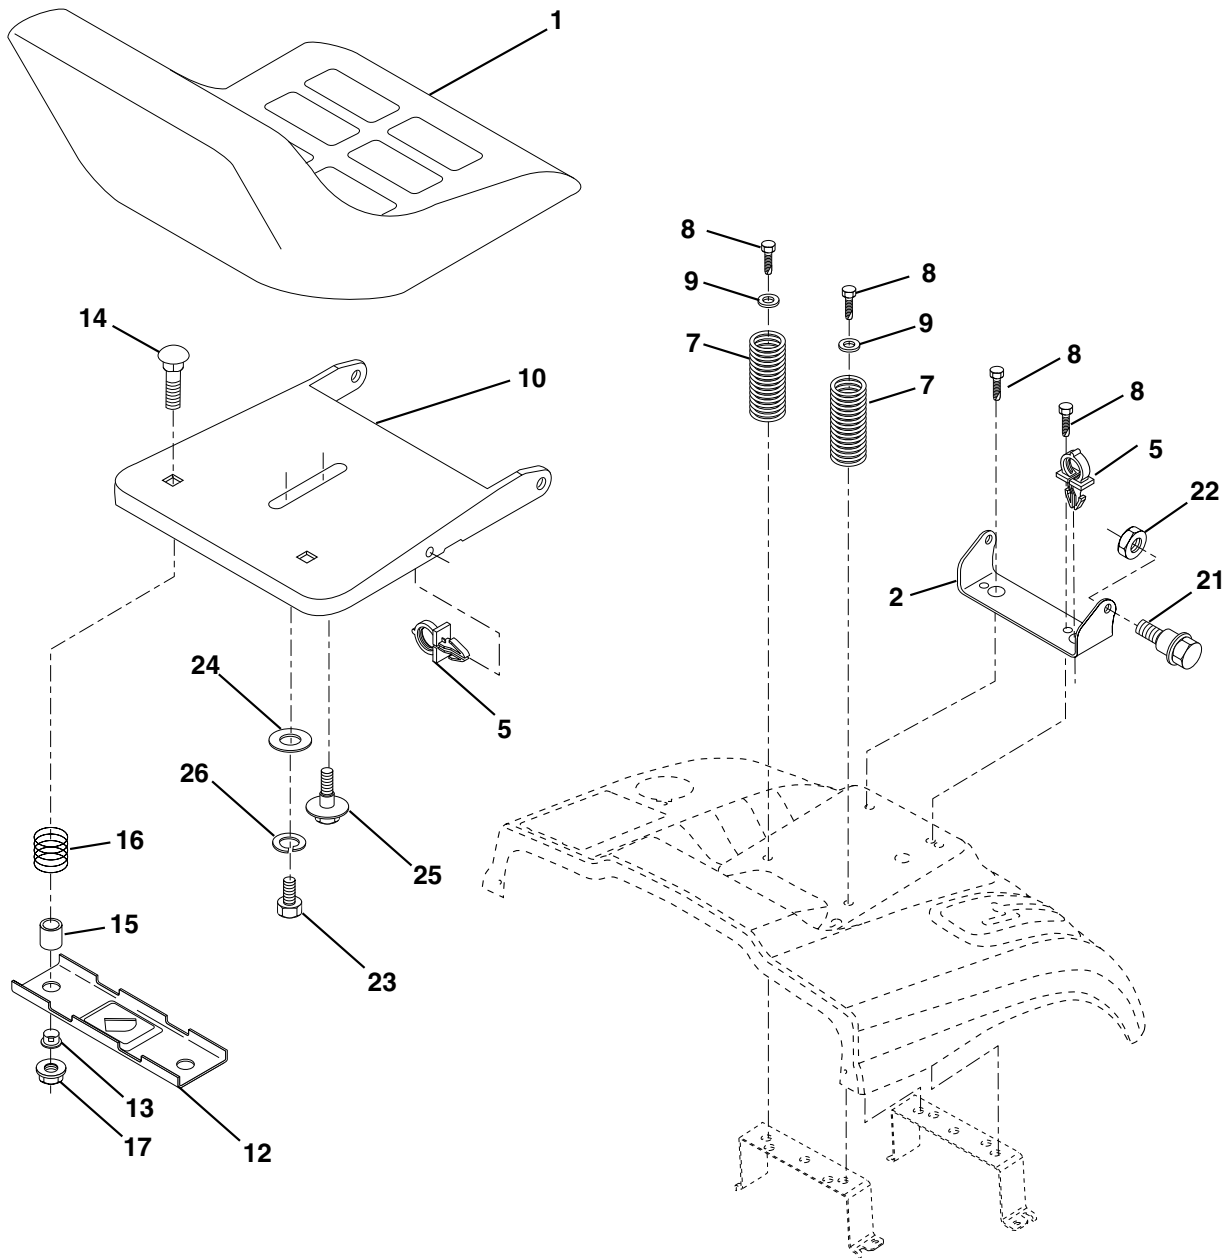

NOTE: All component dimensions given in U.S. inches
1 inch = 25.4 mm

REPAIR PARTS

TRACTOR- -MODEL NO. 125CRD (P125CRDC) PRODUCT NO. 954 12 00-33
STEERING ASSEMBLY

REPAIR PARTS

TRACTOR- -MODEL NO. 125CRD (P125CRDC) PRODUCT NO. 954 12 00-33
STEERING ASSEMBLY

NOTE: All component dimensions given in U.S. inches.
1 inch = 25.4 mm.

REPAIR PARTS

TRACTOR- -MODEL NO. 125CRD (P125CRDC) PRODUCT NO. 954 12 00-33 SEAT ASSEMBLY

KEY NO.	PART NO.	DESCRIPTION
1	532140117	Seat
2	532140551	Bracket Pnt Pivot Seat (blk)
5	532145006	Clip Push In Hinged
7	532124181	Spring Seat Cprsn 2 250 Blk Zi
8	817000616	Screw 3/8-16 X 1-1/2
9	819131614	Washer 13/32 X 1 X 14 Ga.
10	532174894	Par Assembly Seat Tool-Free
12	532121246	Bracket Pnt Mounting Switch
13	532121248	Bushing Snap Blk Nyl 50 Id
14	872050412	Bolt Rdhd Sht Nk 1/4-20x1-1/2
15	532134300	Spacer Split