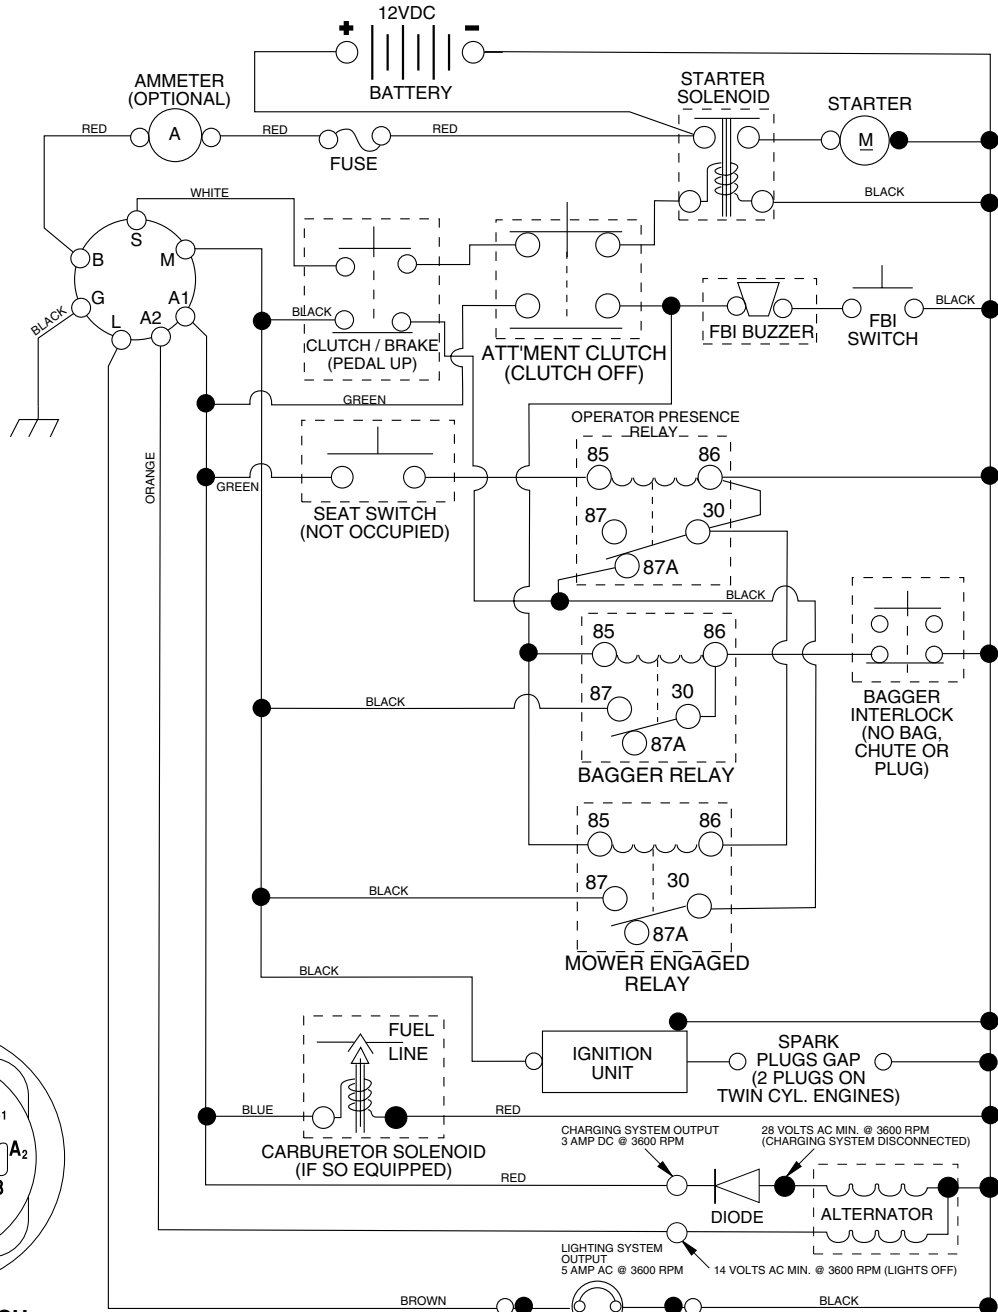

ILLUSTRATED PARTS BREAKDOWN

PARTNER

12.5 HP 92 LAWN TRACTOR

MODEL NO. 125CRD (P125CRDC)

954-12-00-33

TRACTOR- -MODEL NO. 125CRD (P125CRDC) PRODUCT NO. 954 12 00-33 SCHEMATIC

IGNITION SWITCH

POSITION	CIRCUIT	"MAKE"
OFF	M+G+A1	NONE
RUN/LIGHT	B+A1	A2+L
RUN	B+A1	NONE
START	B + S + A1	NONE

WIRING INSULATED CLIPS
NOTE: IF WIRING INSULATED CLIPS WERE REMOVED FOR SERVICING OF UNIT, THEY SHOULD BE REPLACED TO PROPERLY SECURE YOUR WIRING.

PTO SWITCH

POSITION	CIRCUIT
OFF	C + G, B + H
ON	C + F, B + E, A + D

RELAY

REPAIR PARTS

TRACTOR- -MODEL NO. 125CRD (P125CRDC) PRODUCT NO. 954 12 00-33
ELECTRICAL

REPAIR PARTS

TRACTOR- -MODEL NO. 125CRD (P125CRDC) PRODUCT NO. 954 12 00-33
ELECTRICAL

KEY NO.	PART NO.	DESCRIPTION
1	532144925	Battery 12 Volt 25 AMP Wet
2	874760412	Bolt Hex Hd 1/4-20 Unc X 3/4
16	532153664	Switch Interlock Push-In
21	532166181	Harness Asm Light W/4152J
22	532004152	Bulb Light #1156
24	532124780	Cable Starter 6Ga 11" Red
25	532165987	Cable Battery Crd 56" Red
26	532166180	Fuse 15 Amp
27	873510400	Nut Keps Hex 1/4-20 Unc
28	532127725	Cable Ground 6Ga 18" Black
29	532160784	Switch Plunger Normal Op Olive
30	532175566	Switch Ignition
33	532140401	Key Ign
40	532170164	Harness Ign
41	871110408	Bolt Flk Fin Hex 1/4-20 Unc X 1/2
42	532131563	Cover Terminal Red
43	532175141	Solenoid
48	532140844	Adapter Ammeter Rectangular
52	532141940	Protection Wire Loop
58	532169419	Buzzer Crd
59	532166299	Switch FBI CRD
65	817211008	Screw Slftp #10-16 x 1/2 Ty-Ab
66	817490608	Screw Thdrol 3/8-16 x 1/2 Ty-Tt
81	532109748	Relay Asm