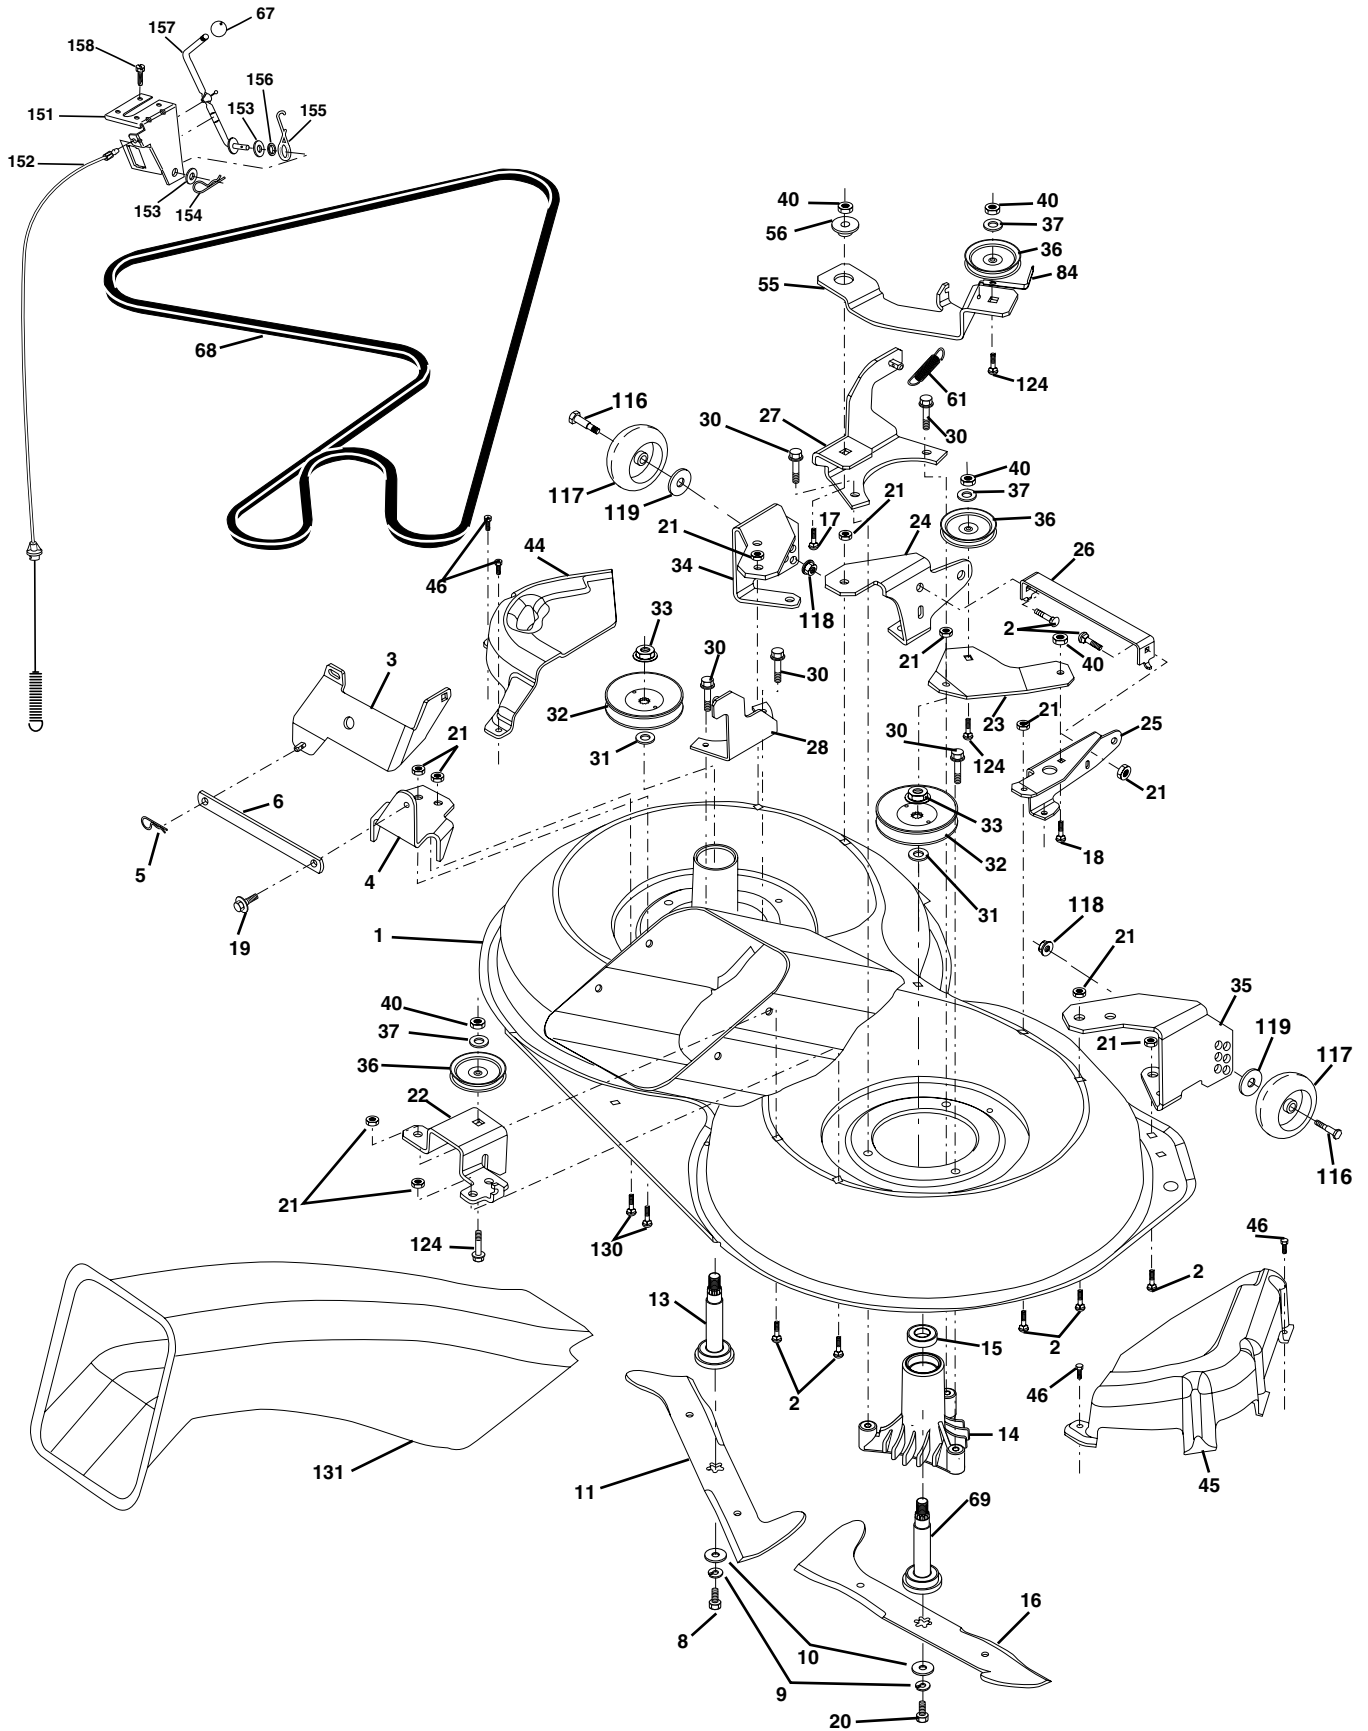

REPAIR PARTS

TRACTOR- -MODEL NO. 125CRD (P125CRDC) PRODUCT NO. 954 12 00-33
MOWER

REPAIR PARTS

TRACTOR- -MODEL NO. 125CRD (P125CRDC) PRODUCT NO. 954 12 00-33
MOWER

KEY NO.	PART NO.	DESCRIPTION	KEY NO.	PART NO.	DESCRIPTION
1	532165552	Housing Asm. Mower 92 CRD	37	819131316	Washer 11/32 x 13/16 x 16 Ga
2	872140506	Bolt Rdhd Sqnk 5/16-18 Unc x 3/4	40	873680600	Nut Crownlock 3/8-16 Unc
3	532165569	Bracket Asm. S-Bar Chass 92 CRD	44	532165724	Cover Mandrel Lh 92 CRD
4	532165558	Bracket Bar Sway Deck 92 CRD	45	532165556	Cover Mandrel Rh 92 CRD
5	532124670	Retainer Spring	46	532137729	Screw Thd Roll 1/4-20 x 5/8
6	532165557	Bar Sway 92 CRD	55	532165445	Arm Idler 92 CRD
8	532850857	Bolt 3/8-24 x 1.25 Gr8 Patched	56	532165723	Spacer Retainer Mower
9	810030600	Washer Lock Hvy 3/8 Unplated	61	532165945	Spring Tension Belt
10	532140296	Washer Hard Blade Mower vented	67	532106932	Knob Rd 3/8-16 Plstc Thds Blk
11	532170037	Blade 3-1 Lh 92 CRD	68	532165555	Hex-Belt 92 Mower 105AA
12	532129895	Bearing Ball #6204 (Mandrel)	69	532165482	Shaft Asm W/Lwr Brg Rh Thd CRD
13	532137645	Shaft Asm. W/Lower Bearing	84	532156085	Keeper Belt Idler
14	532128774	Housing Mandrel Vented (Machd)	116	532137644	Bolt Shoulder
15	532110485	Bearing Ball Mandrel	117	532133957	Wheel Gage Donut Wide
16	532170038	Blade 3-1 Rh 92 CRD	118	873930600	Nut Centerlock 3/8-16 Unc
17	872140610	Bolt Carriage 3/8-16 x 1-1/4	119	819121414	Washer 3/8 x 7/8 x 14 Ga.
18	872110608	Bolt Rdhd Sqnk 3/8-16 x 1 Gr5	124	872110612	Bolt Carr Sh 3/8-16 x 1-1/2 Gr5
19	532132827	Bolt Shoulder 5/16-18 Thd Form	128	532153390	Washer Felt
20	532165484	Bolt 3/8-24 x 1.25 Gr8 Ptch Lhthd	130	872110506	Bolt Rdhdsqnk 5/16-18 Unc x 3/4
21	873680500	Nut Crown Lock 5/16-18	131	532165661	Chute Bagger CRD 92cm
22	532165243	Bracket Idler Sprt RR 92 CRD	151	532169670	Bracket Clutch Cable
23	532165446	Bracket Idler Sprt RF 92 CRD	152	532170300	Cable Clutch CRD Service
24	532165242	Bracket Suspension LF 92 CRD	153	532169674	Washer Flat 3/8" Type B
25	532165244	Bracket Suspension RF 92 CRD	154	532169675	Spring Retainer
26	532165237	Brace Support Susp Frt CRD	155	532169671	Spring Retainer Lvr Cltch Cab
27	532165568	Bracket Asm. Susp RR 92 CRD	156	532169672	Spacer Clutch Cable
28	532165567	Bracket Asm. Susp LR 92 CRD	157	532169669	Rod Clutch Cable 3/8"
30	532157722	Screw Thd Rolling Washer Head	158	817720410	Screw Hex Thdcut 1/4-20 x 5/8
31	532129963	Washer Spacer Mower Vented	-	532130794	Mandrel Asm Service
32	532153531	Mandrel Pulleys 36 & 46	-	532165579	Mandrel Asm CRD Lh Threads SVC
33	532137266	Nut Flg Top Lock Cntr B 9/16	-	532173549	Deck Mower Complete
34	532165239	Bracket Gauge Wheel Lf 92 CRD			
35	532165238	Bracket Gauge Wheel Rf 92 CRD			
36	532146763	Pulley Idler V-Groove Dim 4.25			

NOTE: All component dimensions given in U.S. inches
1 inch = 25.4 mm