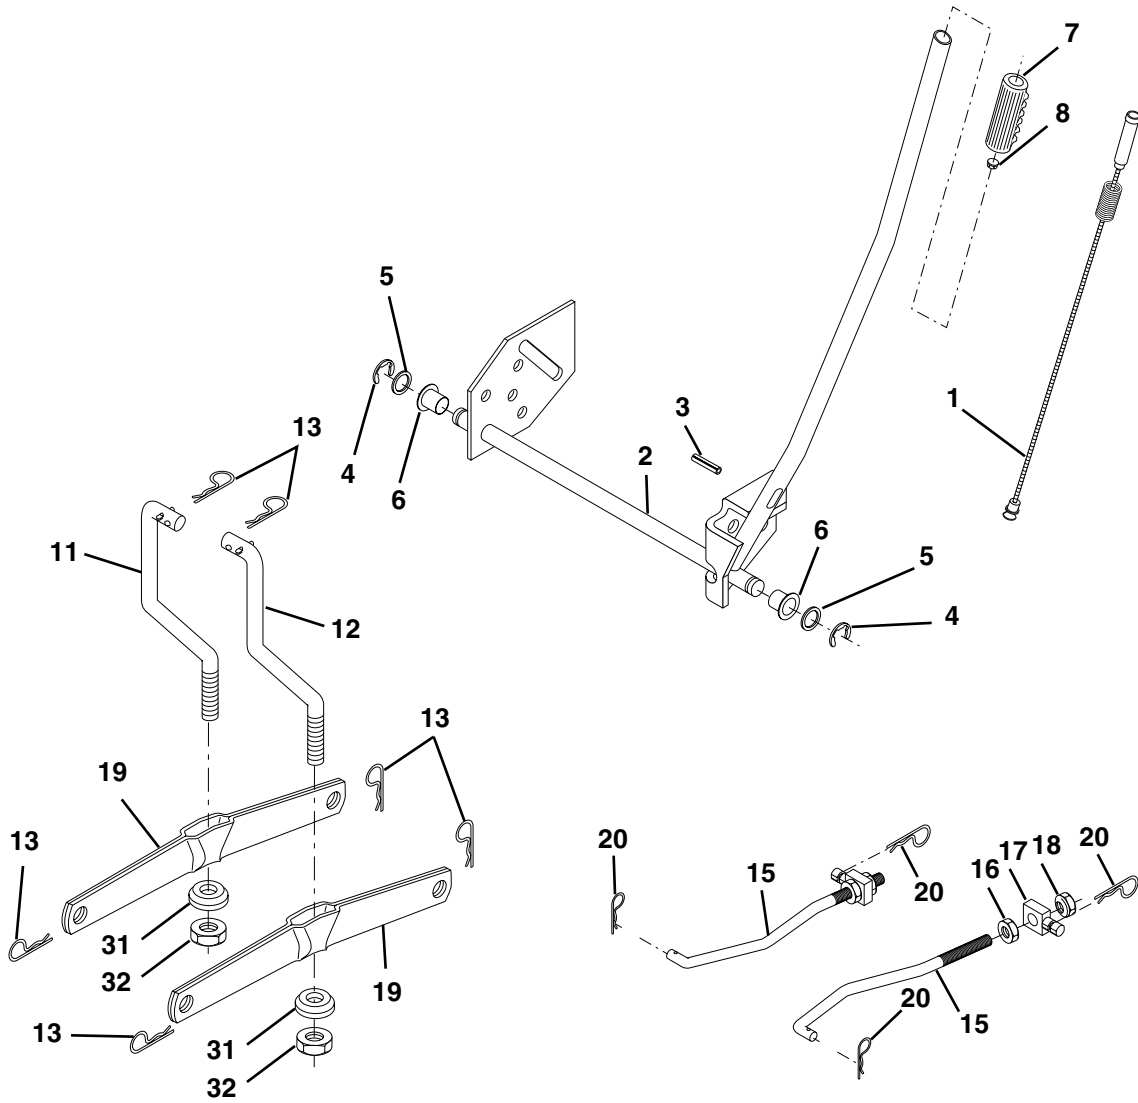

WHEELS & TIRES

KEY NO.	PART NO.	DESCRIPTION
1	532059192	Cap Value Tire
2	532065139	Stem Value
3	532106222	Tire F Ts 15 X 6 0 - 6 Service
4	532059904	Tube Inner Front #35060
5	532125121	Rim Asm 6"front Service
6	532124957	Fitting Grease
7	532124959	Bearing Flange
8	532125122	Rim Asm 8"rear Service
9	532124635	Tire R Ts 18 x 8.5-8 Service
10	532124926	Tube Rear 9 5 X 8 Service
11	532175039	Cap Axle Blk 1 50 X 1 00
--	532144334	Sealant, Tire (10 oz. tube)

NOTE: All component dimensions given in U.S. inches
1 inch = 25.4 mm

REPAIR PARTS

TRACTOR- -MODEL NO. 125CRD (P125CRDC) PRODUCT NO. 954 12 00-33
ENIGNE

REPAIR PARTS

TRACTOR- -MODEL NO. 125CRD (P125CRDC) PRODUCT NO. 954 12 00-33
ENIGNE

KEY NO.	PART NO.	DESCRIPTION
1	532170865	Control Throt/Ch
2	817720410	Screw Hex Thd Cut 1/4-20 x 5/8 T
3	-----	Engine Briggs Model 289707 Order Parts from Engine Manufacturer
4	532137348	Muffler Exhaust
13	532165291	Gasket 1 313 Id Tin Plated
16	811050600	Washer Lock Ext Tooth 3/8
23	532169837	Shield Browning/Debris Guard
29	532137180	Arrestor Spark
31	532174642	Tank Fuel 2.00 Fr
32	532140527	Cap Asm Fule Top Vent N/Lany
33	532123487	Clamp Hose Blk
37	532137040	Line Fuel 20"
38	532148315	Plug Drain Oil Easy
44	817670412	Screw Hexwsh Thdrol 1/4-20 x 3/4
45	817000612	Screw Hexwsh Thdr 3/8-16 x 3/4
46	819091416	Washer 9/32 x 7/8 x 16ga
62	810040500	Washer Lock Hvy Hlcl Spr 5/16
66	532127951	Stop Throttle 3000 Rpm
72	871070512	Screw Hexhd Cap 5/16-18 x 3/4
78	817060620	Screw 3/8-16 x 1-1/4
81	873510400	Nut Keps 1/4-20 UNC

NOTE: All component dimensions given in U.S. inches
1 inch = 25.4 mm

REPAIR PARTS

TRACTOR- -MODEL NO. 125CRD (P125CRDC) PRODUCT NO. 954 12 00-33
MOWER LIFT

REPAIR PARTS

TRACTOR- -MODEL NO. 125CRD (P125CRDC) PRODUCT NO. 954 12 00-33
MOWER LIFT