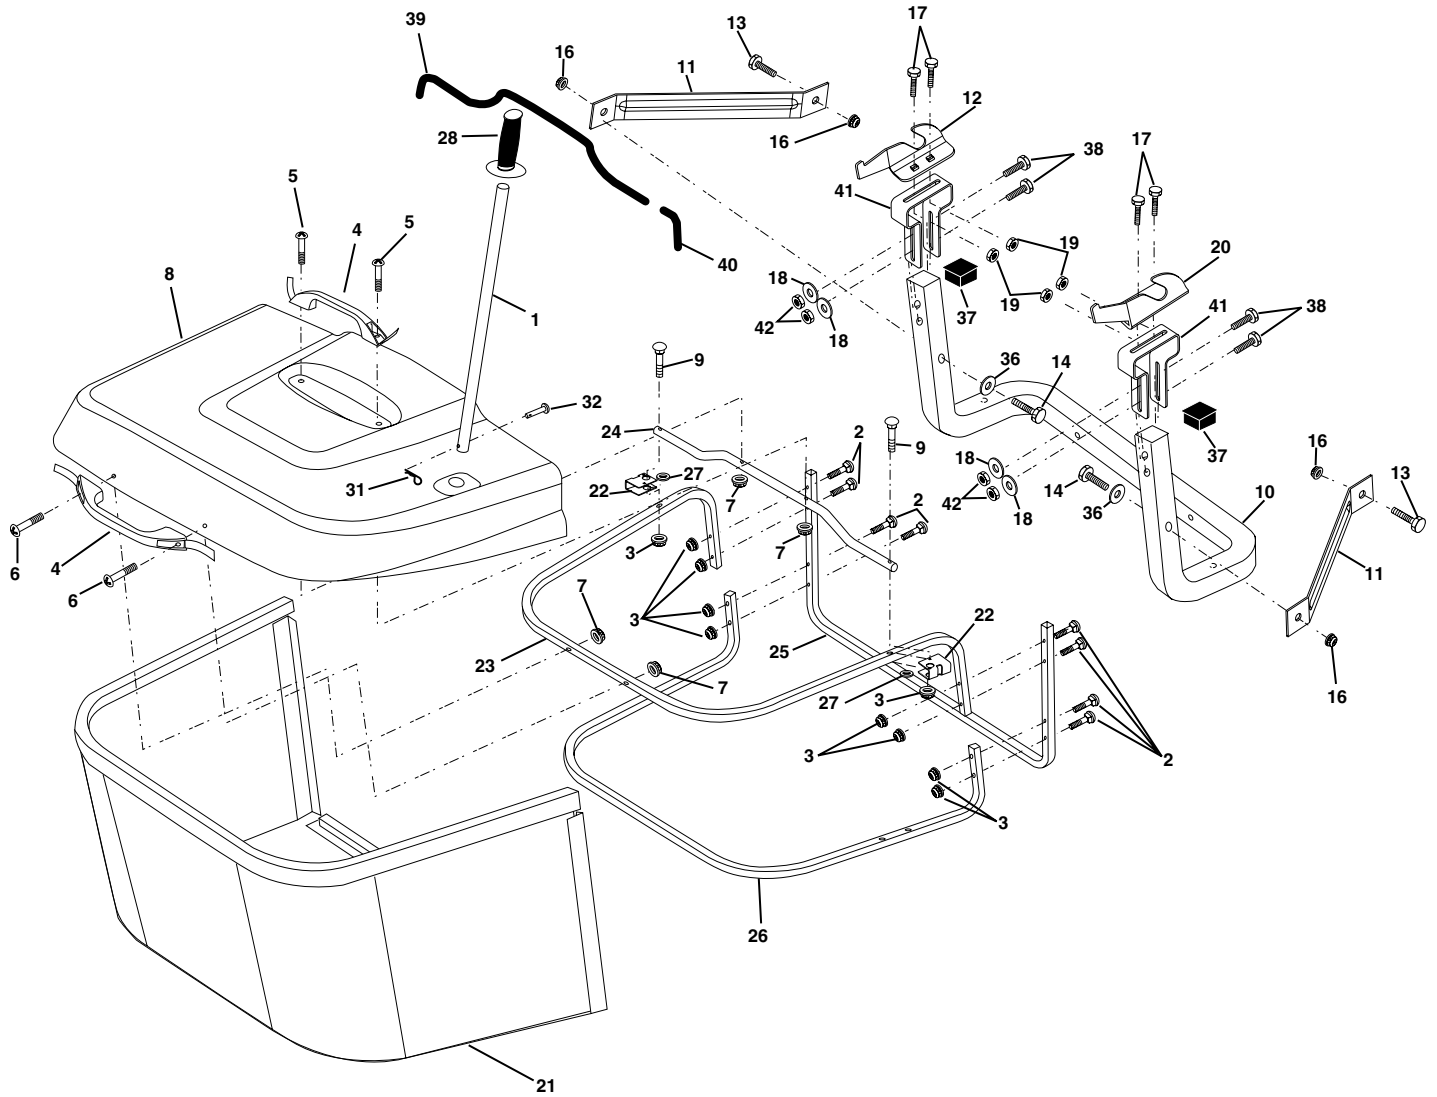

REPAIR PARTS

TRACTOR- -MODEL NO. 125CRD (P125CRDC) PRODUCT NO. 954 12 00-33
BAGGER

REPAIR PARTS

TRACTOR- -MODEL NO. 125CRD (P125CRDC) PRODUCT NO. 954 12 00-33
BAGGER

KEY NO.	PART NO.	DESCRIPTION
1	532170690	Tube Handle Bagger CRD
2	872140416	Bolt Carriage 1/4-20 x 2.0 Gr.5
3	532123976	Nut Lock 1/4 Lge Flg Gr. 5 Zinc
4	532169916	Handle Bagger w/Lvrs Gr. 5 Zinc
5	874981024	Screw Pan Head #10-24 x 1.50 Blk
6	874981032	Screw Pan Hd
7	873401000	Nut Wiz Lock Hex Serr/Hd #10-24
8	532168792	Cover Bagger Plastic CRD MS421
9	872140418	Bolt Carriage 1/4-20 x 2.25d x Gr.5
10	532169688	Tube Support Bagger
11	532165719	Bracket Support Upper Bag CRD
12	532169685	Bracket Horiz. Adj Bagger
13	872110606	Bolt Rdhd Sht Sqnk 3/8-16 x 3/4
14	874520640	Bolt Hex 3/8-16 x 2-1/2 Gr.5
16	873900600	Nut Lock Flg 3/8-16 Unc
17	872140506	Bolt Rdhd Sht Sqnk 5/16 -18 Unc x 3/4
18	819111216	Washer 11/32 x 3/4 x 16 Ga.
19	873900500	Nut Lock Hex Flange 5/16-18
20	532169684	Bracket Horiz Adj Bagger
21	532165780	Bag Asm CRD
22	532165781	Bracket Side Bagger CRD
23	532165782	Tube Upper Bagger CRD
24	532165783	Tube Pivot Bagger CRD
25	532165784	Tube Front Bagger CRD
26	532165785	Tube Lower Bagger CRD
27	532169692	Bushing Snap Bagger CRD
28	532170696	Grip Handle Flange CRD Black
31	532124788	Retainer Spring 1" Zinc/Cad
32	532126875	Rivet Rd Hd Drilled 3/8 Dia
36	819132016	Washer 13/32 x 1-1/4 x 16 Ga.
37	532175401	Plug Support Bagger CRD
38	872010520	Bolt 5/16-18 x 2-1/2
39	532169999	Seal 26" (Long)
40	532170000	Seal 7" (Short)
41	532169683	Bracket Vert Adj Bagger CRD
42	873800500	Nut Lock Hx w/lns 5/16-18 unc

NOTE: All component dimensions given in U.S. inches
1 inch = 25.4 mm