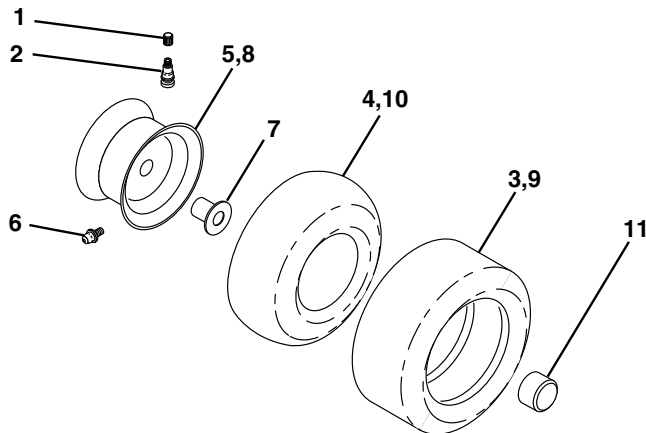

KEY NO.	PART NO.	DESCRIPTION
16	532121250	Spring Cprsn Plate SW 1.310 Ga
17	532123976	Nut Lock 1/4 Lge Flg Gr 5 Zinc
21	532171852	Bolt Shoulder 5/16-18 Unc-2A
22	873800500	Nut Hex Lock w/Ins 5/16-18
23	871110814	Bolt Hex Black
24	819171912	Washer 17/32 X 1-3/16 X 12 Ga.
25	532127018	Bolt Shoulder 5/16-18 X 62
26	810040800	Washer Lock Hvy Hlcl Spr 1/2

NOTE: All component dimensions given in U.S. inches.
1 inch = 25.4 mm

REPAIR PARTS

TRACTOR- -MODEL NO. 125CRD (P125CRDC) PRODUCT NO. 954 12 00-33
DECALS

KEY NO.	PART NO.	DESCRIPTION
1	532145498	Decal Read Owner's Manual Sym
2	532170839	Decal Hp Engine
3	532167151	Decal Hood Rh
4	532167152	Decal Hood Lh
5	532140986	Decal Grille
6	532126187	Decal 100 DBA
8	532145437	Decal Europe Stand Ce
9	532140987	Decal Fender Logo
10	532145005	Decal Bat Dan/Poi P/L Sym Wpn
11	532145494	Decal Mower Cut Finger Symbol
12	532159737	Decal Brake/Clutch Symbol Lt
13	532166959	Decal Warn Back Plate CRD

WHEELS & TIRES

KEY NO.	PART NO.	DESCRIPTION
1	532059192	Cap Value Tire
2	532065139	Stem Value
3	532106222	Tire F Ts 15 X 6 0 - 6 Service
4	532059904	Tube Inner Front #35060
5	532125121	Rim Asm 6"front Service
6	532124957	Fitting Grease
7	532124959	Bearing Flange
8	532125122	Rim Asm 8"rear Service
9	532124635	Tire R Ts 18 x 8.5-8 Service
10	532124926	Tube Rear 9 5 X 8 Service
11	532175039	Cap Axle Blk 1 50 X 1 00
--	532144334	Sealant, Tire (10 oz. tube)