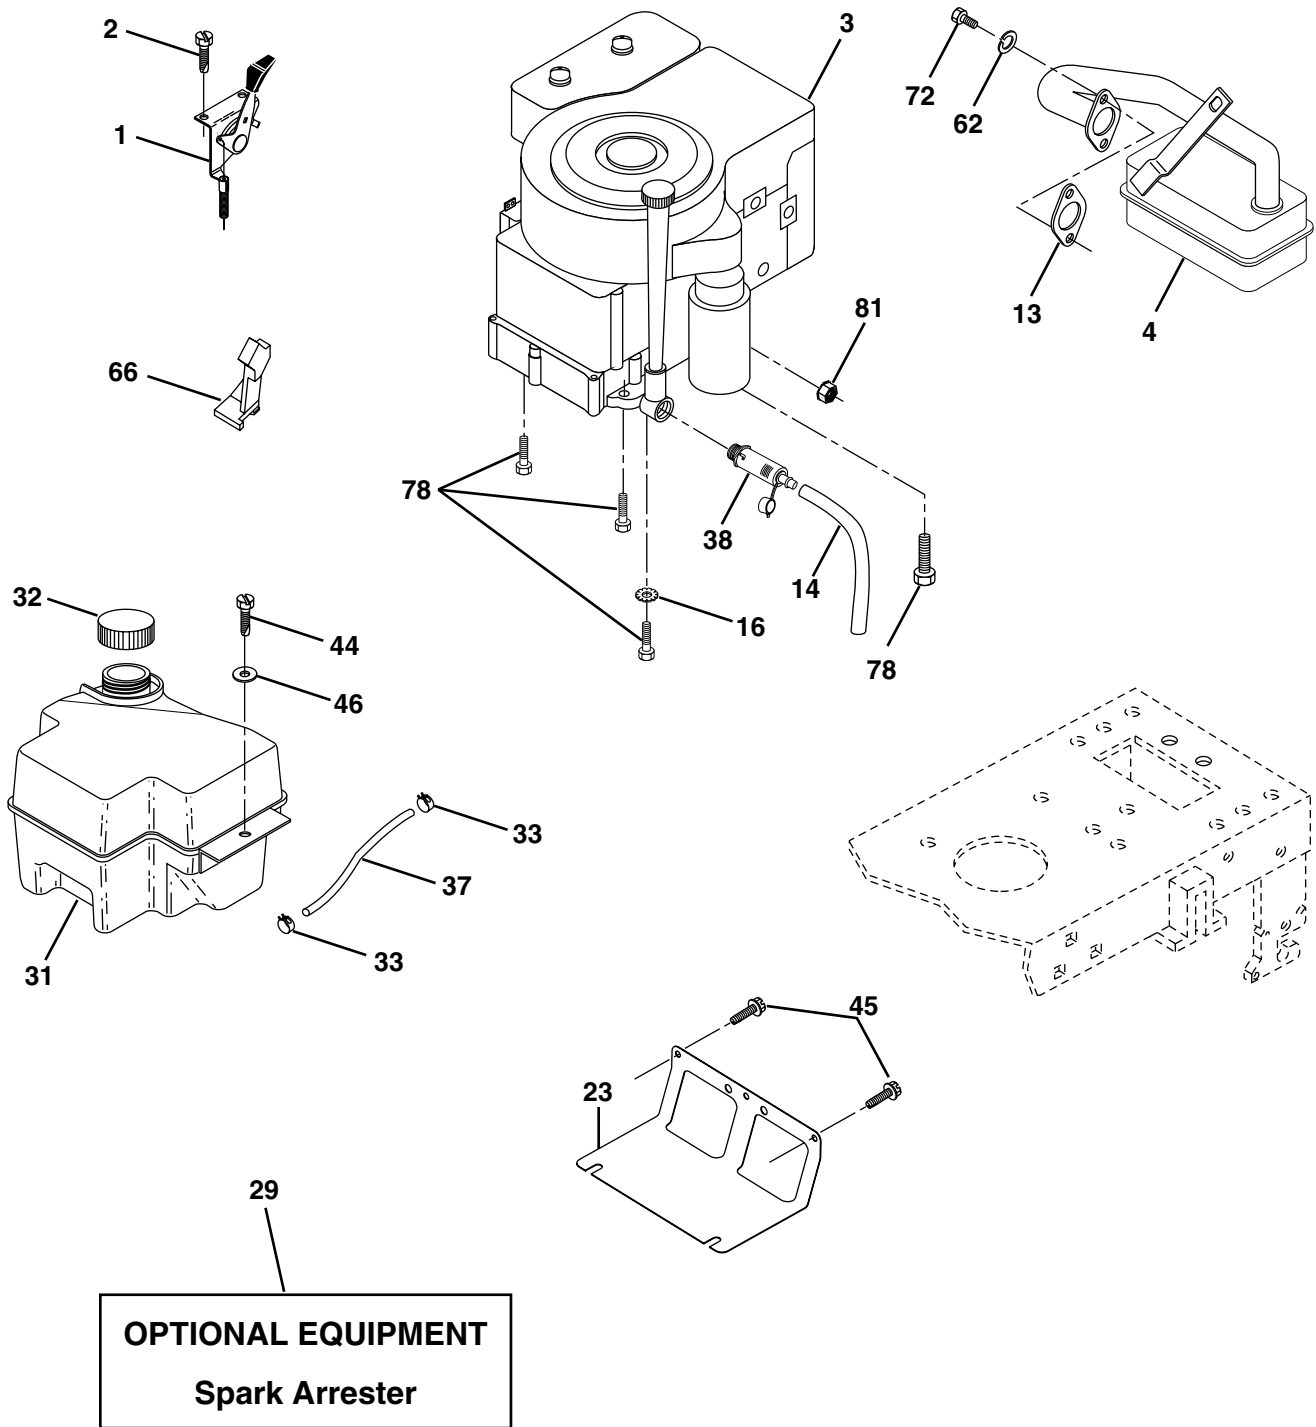

NOTE: All component dimensions given in U.S. inches.
1 inch = 25.4 mm

REPAIR PARTS

TRACTOR- -MODEL NO. 125CRD (P125CRDC) PRODUCT NO. 954 12 00-33
DECALS

KEY NO.	PART NO.	DESCRIPTION
1	532145498	Decal Read Owner's Manual Sym
2	532170839	Decal Hp Engine
3	532167151	Decal Hood Rh
4	532167152	Decal Hood Lh
5	532140986	Decal Grille
6	532126187	Decal 100 DBA
8	532145437	Decal Europe Stand Ce
9	532140987	Decal Fender Logo
10	532145005	Decal Bat Dan/Poi P/L Sym Wpn
11	532145494	Decal Mower Cut Finger Symbol
12	532159737	Decal Brake/Clutch Symbol Lt
13	532166959	Decal Warn Back Plate CRD

WHEELS & TIRES

KEY NO.	PART NO.	DESCRIPTION
1	532059192	Cap Value Tire
2	532065139	Stem Value
3	532106222	Tire F Ts 15 X 6 0 - 6 Service
4	532059904	Tube Inner Front #35060
5	532125121	Rim Asm 6"front Service
6	532124957	Fitting Grease
7	532124959	Bearing Flange
8	532125122	Rim Asm 8"rear Service
9	532124635	Tire R Ts 18 x 8.5-8 Service
10	532124926	Tube Rear 9 5 X 8 Service
11	532175039	Cap Axle Blk 1 50 X 1 00
--	532144334	Sealant, Tire (10 oz. tube)

NOTE: All component dimensions given in U.S. inches
1 inch = 25.4 mm

REPAIR PARTS

TRACTOR- -MODEL NO. 125CRD (P125CRDC) PRODUCT NO. 954 12 00-33
ENIGNE

REPAIR PARTS

TRACTOR- -MODEL NO. 125CRD (P125CRDC) PRODUCT NO. 954 12 00-33
ENIGNE

NOTE: All component dimensions given in U.S. inches
1 inch = 25.4 mm

REPAIR PARTS

TRACTOR- -MODEL NO. 125CRD (P125CRDC) PRODUCT NO. 954 12 00-33
MOWER LIFT

REPAIR PARTS

TRACTOR- -MODEL NO. 125CRD (P125CRDC) PRODUCT NO. 954 12 00-33
MOWER LIFT