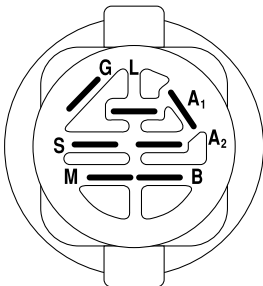

ILLUSTRATED PARTS BREAKDOWN

PARTNER

12.5 HP 92 LAWN TRACTOR

MODEL NO. 125CRD (P125CRDC)

954-12-00-33

TRACTOR- -MODEL NO. 125CRD (P125CRDC) PRODUCT NO. 954 12 00-33 SCHEMATIC

IGNITION SWITCH

POSITION	CIRCUIT	"MAKE"
OFF	M+G+A1	NONE
RUN/LIGHT	B+A1	A2+L
RUN	B+A1	NONE
START	B + S + A1	NONE

KEY NO.	PART NO.	DESCRIPTION
16	532121250	Spring Cprsn Plate SW 1.310 Ga
17	532123976	Nut Lock 1/4 Lge Flg Gr 5 Zinc
21	532171852	Bolt Shoulder 5/16-18 Unc-2A
22	873800500	Nut Hex Lock w/Ins 5/16-18
23	871110814	Bolt Hex Black
24	819171912	Washer 17/32 X 1-3/16 X 12 Ga.
25	532127018	Bolt Shoulder 5/16-18 X 62
26	810040800	Washer Lock Hvy Hlcl Spr 1/2

WHEELS & TIRES

KEY NO.	PART NO.	DESCRIPTION
1	532059192	Cap Value Tire
2	532065139	Stem Value
3	532106222	Tire F Ts 15 X 6 0 - 6 Service
4	532059904	Tube Inner Front #35060
5	532125121	Rim Asm 6"front Service
6	532124957	Fitting Grease
7	532124959	Bearing Flange
8	532125122	Rim Asm 8"rear Service
9	532124635	Tire R Ts 18 x 8.5-8 Service
10	532124926	Tube Rear 9 5 X 8 Service
11	532175039	Cap Axle Blk 1 50 X 1 00
--	532144334	Sealant, Tire (10 oz. tube)

KEY NO.	PART NO.	DESCRIPTION
1	532159460	Washer Asm Inner Spring W/Plunger
2	532159471	Shaft Asm. Lift
3	532105767	Pin Groove
4	812000002	E Ring #5133-62
5	819211621	Washer 21/32 x 1 x 21 Ga.
6	532120183	Bearing Nylon
7	532109413	Grip Handle
8	532124526	Button Plunger Black
11	532165829	Link Asm Lift L.H.
12	532165831	Link Asm Lift R.H.
13	532124670	Retainer Spring
15	532173288	Link Front
16	873350800	Nut Jam Hex 1/2-13 Unc
17	532130171	Trunnion Blk Zinc
18	873800800	Nut Lock w/Wsh 1/2-13 Unc
19	532139868	Arm Suspension Mower
20	532163552	Retainer Spring
31	532169865	Bearing, Pvt. Lift.
32	873540600	Nut Crownlock 3/8-24