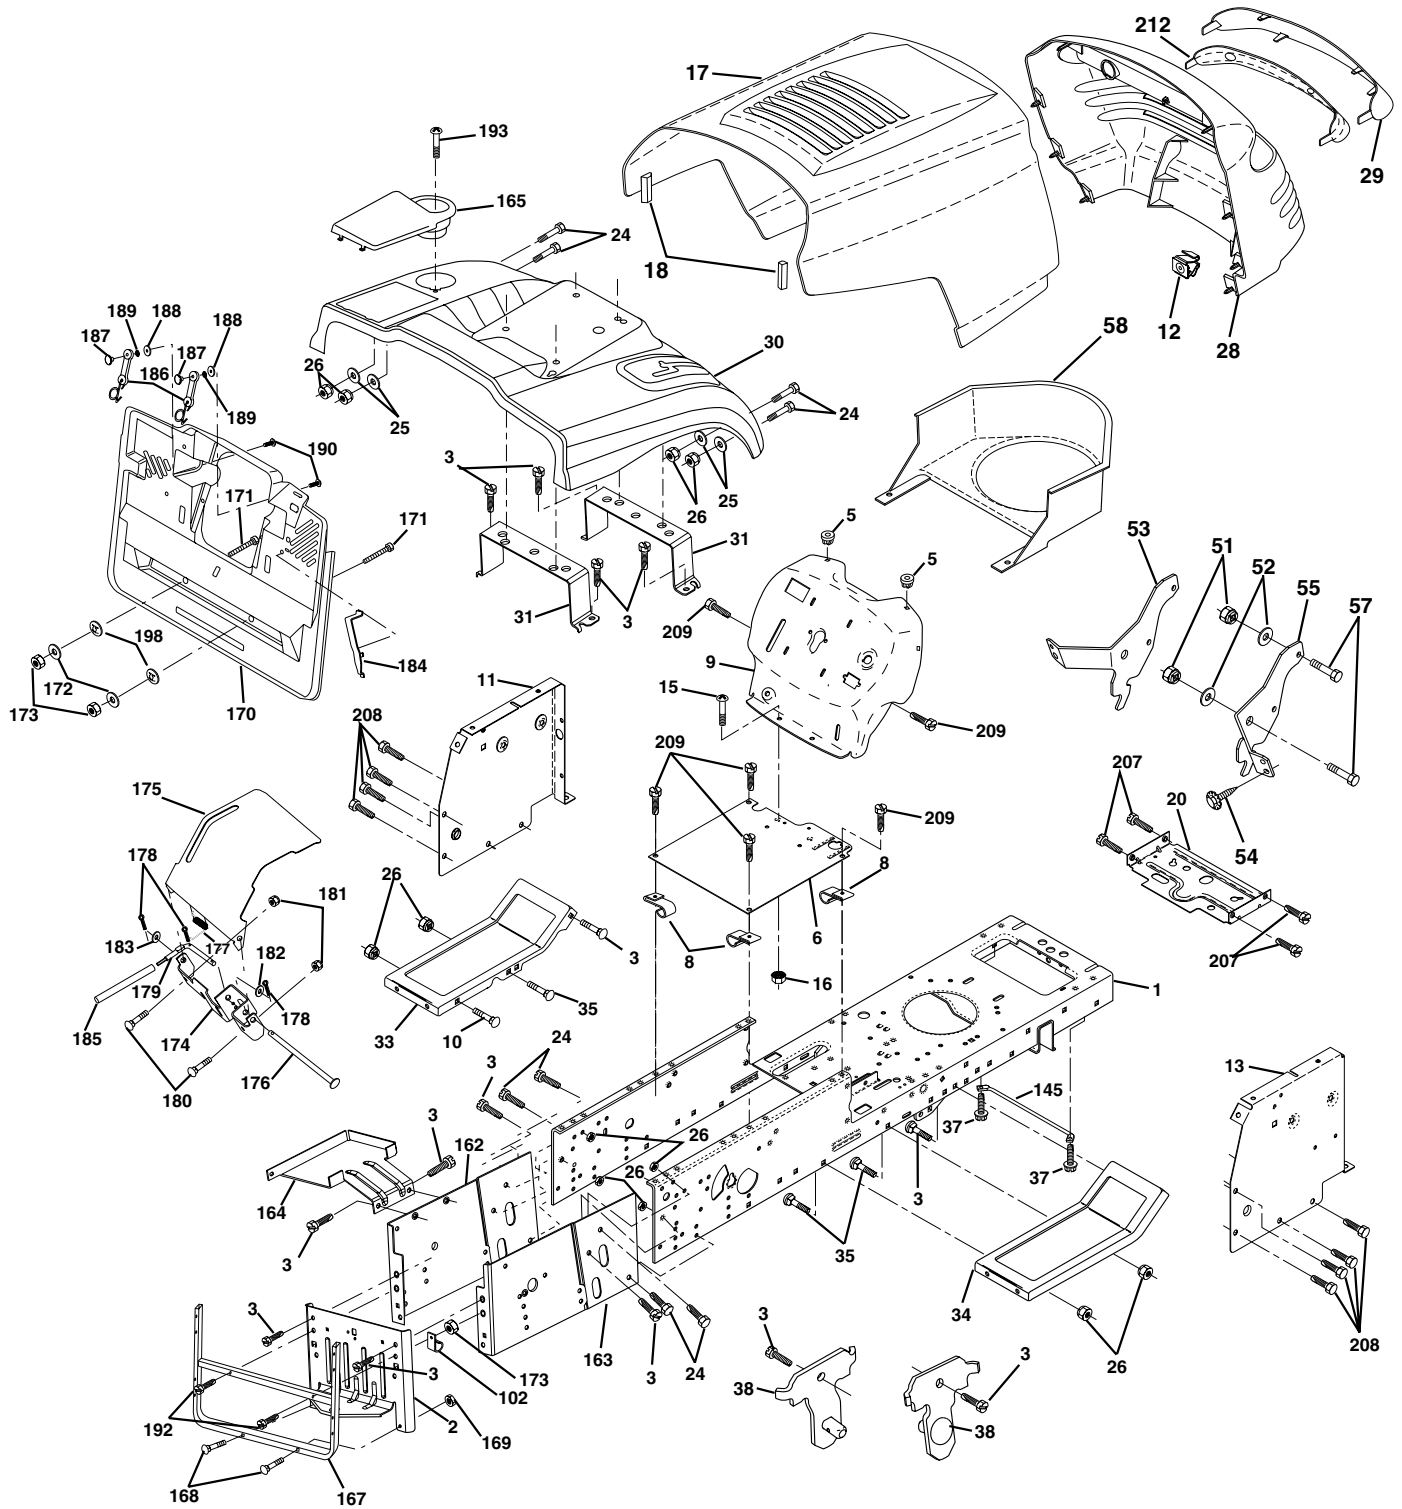

REPAIR PARTS

TRACTOR- -MODEL NO. 125CRD (P125CRDC) PRODUCT NO. 954 12 00-33
CHASSIS

REPAIR PARTS

TRACTOR- -MODEL NO. 125CRD (P125CRDC) PRODUCT NO. 954 12 00-33 CHASSIS

KEY NO.	PART NO.	DESCRIPTION	KEY NO.	PART NO.	DESCRIPTION
1	532169831	Chassis	162	532170256	Bracket Exten Chassis Lh CRD
2	532165606	Drawbar	163	532165673	Bracket Exten Chassis Rh CRD
3	817060612	Screw 3/8-16 x 3/4	164	532165605	Support Battery CRD
5	532155272	BumperHood/Dash	165	532168407	Cover Battery CRD Lt
6	532155923	Saddle	167	532165779	Support Asm. Backplate WLDMNT
8	532126471	Clip Insulator 13/32 Mtg. Hole	168	872050412	Bolt, RDHD SHT NK 1/4-20 x 1-1/2
9	532172243	Dash	169	532123976	Nut, Lock 1/4 LGE FLG Gr. 5 Zinc
10	872140608	Bolt, Carriage 3/8-16 x 3/4	170	532175264	Backplate Asm CRD
11	532155927	Panel, Dash, L.H.	171	874520640	Bolt, Fin Hex 3/8-16 x 2-1/2 Gr. 5
12	532145660	Clip Tinnerman Grille P/L	172	819132016	Washer 13/32 x 1-1/4 x 16 Ga.
13	532173025	Panel, Asm. Dash R.H.	173	873510600	Nut, Keps Hex 3/8-16 UNC
15	874180512	Screw, Machine, Truss Head 5/16-18 UNC x 3/4	174	532165939	Bracket Switch FBI CRD
16	873510500	Nut	175	532166212	Guard Door Rear CRD
17	532160382	Hood Assembly	176	532128600	Pin Hinge Pivot
18	532126938	BumperHood	177	532132796	Spring Bagger Top LH Black
20	532156437	Plate Mtg. Battery/Fuel Tank	178	876020312	Pin Cotter 3/32 x 3/4 Cad Zinc
24	874780616	Bolt	179	532165942	Rod Pivot FBI CRD
25	819131312	Washer 13/32 x 13/16 x 12 Gauge	180	874760516	Bolt Hex HD 5/16-18 UNC x 1
26	873800600	Nut	181	873680500	Nut Crownlock 5/16-18
28	532143499	Grille / Lens Asm	182	532138200	Washer .385 x .625 x 11 Ga.
29	532168154	Lens, Grille	183	819131316	Washer 13/32 x 13/16 x 16 Ga.
30	532168791	Fender	184	532174662	Bracket Actuator Bagger CRD
31	532165156	Bracket, Fender Support	185	532165940	Tube Lever Switch FBI CRD
33	532147203	Footrest, L.H.	186	532160793	Latch Asm Mulch/Bagger
34	532147202	Footrest, R.H.	187	532125004	Nut Weld
35	872110606	Bolt	188	819061216	Washer #10
37	817490508	Screw Thdrol 5/16-18 x 1/2 TYT	189	810071000	Washer Lock #10
38	532169834	Bracket Asm Pivot Mower Rear	190	871081010	Screw Pan Hd Phillip 10-24 x 5/8
51	873800400	Nut Lock w/Insert 1/4-20 UNC	192	817490624	Screw 3/8-16 x .75
52	819091416	Washer 9/32 x 7/8 x 16 Ga.	193	817070412	Screw Truss 1/4-20 x 3/4
53	532144697	Bracket Grille L.H.	198	532168937	Nut Push
54	532161464	Screw Hex Wshd 8-18 x 7/8	207	817670508	Screw Thdrol 5/16-18 x 1/2
55	532144696	Bracket Grille R.H.	208	817670608	Screw Thdrol 3/8-16 x 1/2
57	874780412	Bolt Fin Hex 1/4-20 UNC x 3/4	209	817000612	Screw Hexwsh Thdr 3/8-16 x 3/4
58	532150127	Duct Air Engine PI/Lt	212	532156229	Insert Lens Reflect
102	532124996	Clip Fuel Line 13/32 Mtg	--	532005479	Plug, Button
145	532156524	Rod Pivot Chassis/Hood			

NOTE: All component dimensions given in U.S. inches.
1 inch = 25.4 mm.