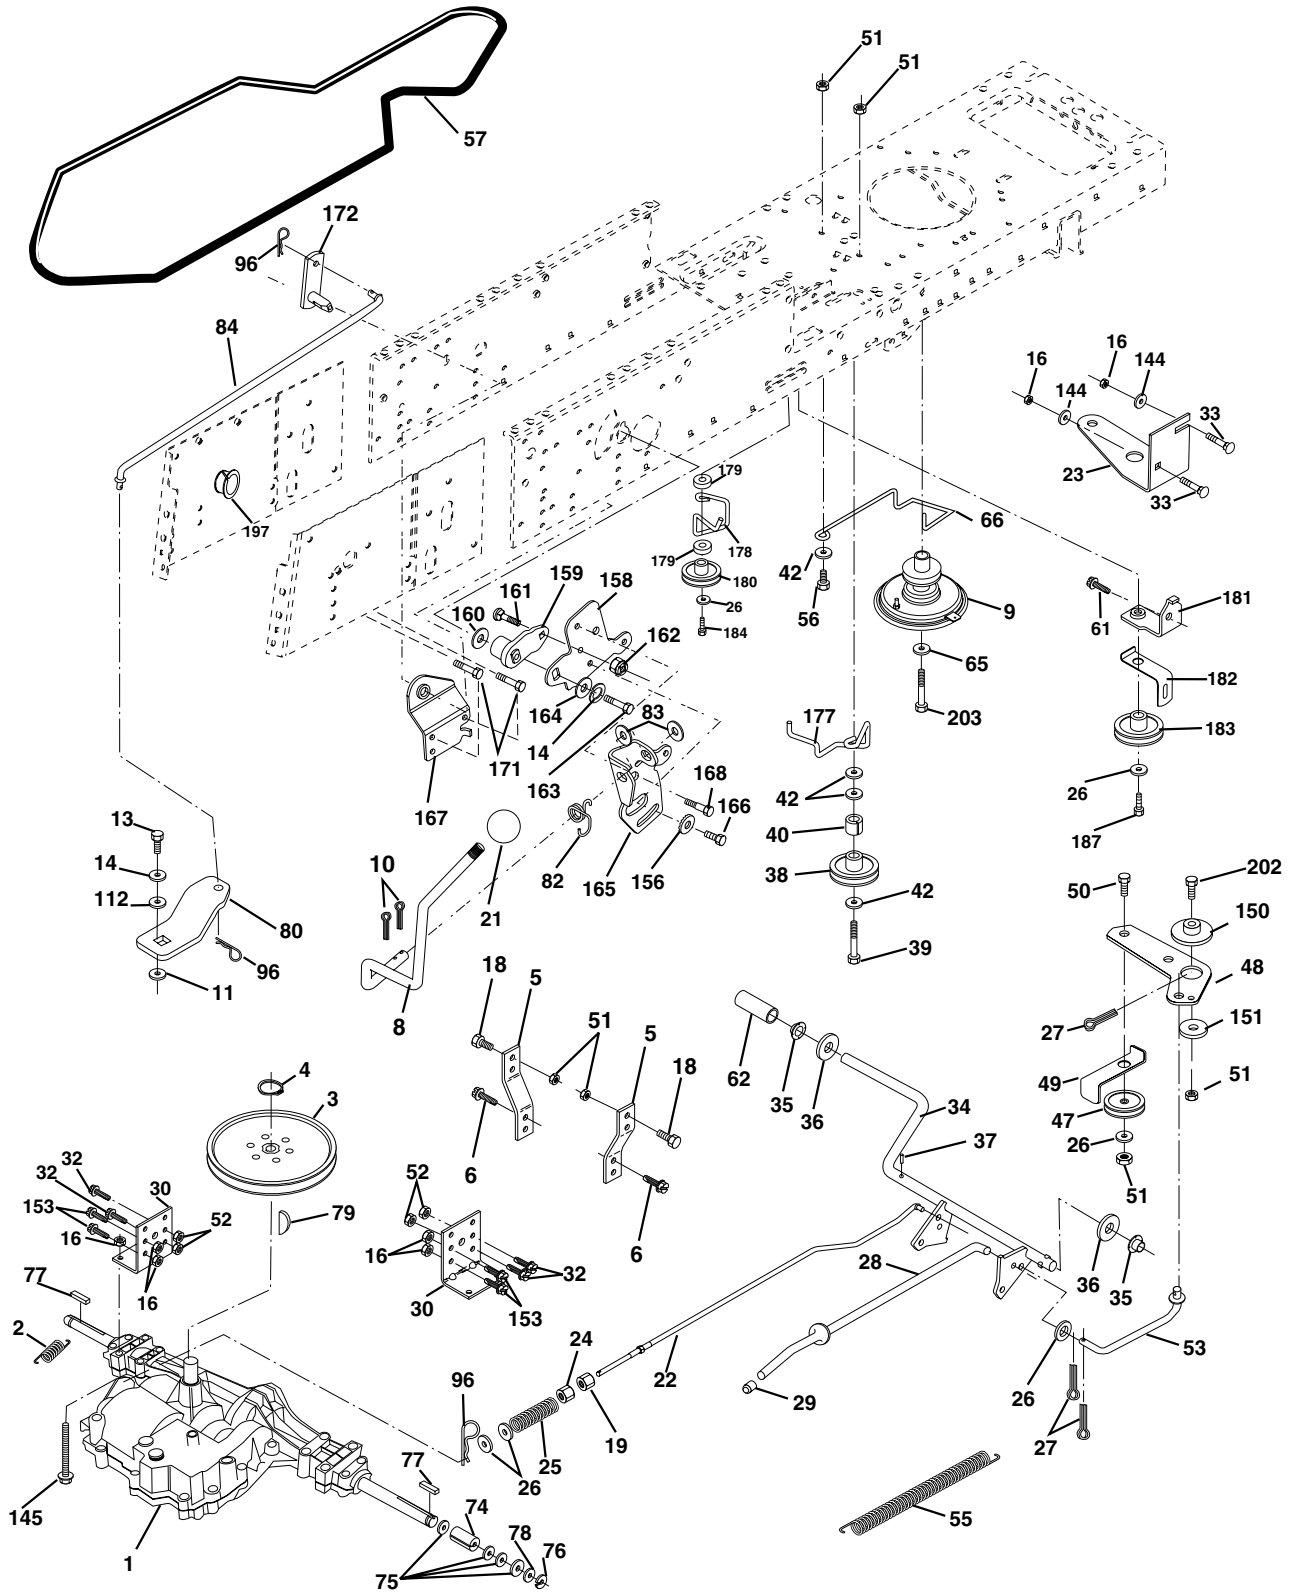

REPAIR PARTS

TRACTOR- -MODEL NO. 125CRD (P125CRDC) PRODUCT NO. 954 12 00-33
DRIVE

REPAIR PARTS

TRACTOR- -MODEL NO. 125CRD (P125CRDC) PRODUCT NO. 954 12 00-33 DRIVE

KEY NO.	PART NO.	DESCRIPTION	KEY NO.	PART NO.	DESCRIPTION
1	-----	Transaxle Peerless 206-546 Order parts from transaxle manufacturer	65	810040700	Washer
2	532146682	Spring Brake Return	66	532154778	Keeper, Belt Engine F-Proof
3	532165999	Pulley Transaxle	74	532137057	Spacer Axle
4	812000028	Ring Retainer #5100-62	75	532121749	Washer 25/32 x 1-1/4 x 16 Ga.
5	532121520	Strap torque 30 degrees	76	812000001	Ring, E
8	532165619	Rod Shift Fender Adjust Lt	77	532123583	Key, Square
9	532170163	Clutch Asm Noram	78	532121748	Washer 25/32 x 1-5/8 x 16 Ga.
10	876020416	Pin, Cotter 1/8 x 1	79	532125096	Key Woodruff
11	532105701	Washer Plate Shf .3888 sq hole	80	532145090	Arm Shift PMST 20" Tires
13	874550412	Bolt 1/4-28 Unf Gr 8 w/patch	82	532123782	Spring, Torsion
14	810040400	Washer, Lock Hvy Helical	83	819171216	Washer 17/32 x 3/4 x 16 Ga.
16	873800500	Nut, Lock Hex w/Ins 5/16-18 UNC	84	532165621	Link Shift CRD Pmst 18" Tires
18	874780616	Bolt Hex 3/8-16 UNC x 1 Gr.5	96	532124788	Spring, Retainer 1"
19	873800600	Nut, Lock Hex w/Wsh 3/8-16 UNC	112	819091210	Washer 9/32 x 3/4 x 10 Ga.
21	532106933	Knob Round 1/2-13 Unc Blk	144	819111016	Washer 11/32 x 5/8 x 16 Ga.
22	532165811	Rod, Brake CRD 0650	145	874490540	Bolt Hex FGHD 5/16-18 x Gr 5
23	532170017	Bracket Clutch Noram	150	532165850	Bushing, Bellcrank Grnd Dr
24	873350600	Nut	151	819133210	Washer 13/32 x 2 x 10 Ga.
25	532106888	Spring, Rod, Brake	153	874760516	Bolt Hex Hd 5/16-18 Unc x 1
26	819131316	Washer 13/32 x 13/16 x 16 Ga.	156	532166002	Washer Srred 5/16 ID x 1.125
27	876020412	Pin, Cotter 1/8 x 3/4	158	532165589	Bracket Shift Mount
28	532145204	Rod, Parking Brake	159	532165494	Hub Tapered Flange Shift Lt
29	532071673	Cap, Parking Brake	160	819292016	Washer 29/32 x 1-1/4 x 16 Ga
30	532174973	Bracket, Mfg. Transaxle	161	872140406	Bolt Rdhd Sqnk 1/4-20 x 3/4 Gr 5
32	874760512	Bolt Hex 5/16-18 UNC x 3/4	162	873680400	Nut Crownlock 1/4-20 Unc
33	872140506	Bolt Rdhd Sqnk 5/16-18 Unc x 3/4	163	874780416	Bolt Hex Fin 1/4-20 Unc x 1 Gr 5
34	532165496	Shaft, Asm Pedal Foot CRD	164	819091010	Washer 5/8 x .281 x 10 Ga.
35	532120183	Bearing, Nylon	165	532165623	Bracket Pivot Lever
36	819211616	Washer 21/32 x 1 x 16 Ga.	166	532166880	Screw 5/16-18 x 5/8
37	532124963	Pin, Roll 3/16 x 1"	167	532165588	Bracket Support Shift CRD
38	532165936	Pulley, Flat	168	532165492	Bolt Shoulder 5/16-18 x .561
39	874760644	bolt Fin Hex 3/8-16 unc x 2-3/4	171	817490608	Screw Thdrol 3/8-16 x 1/2 Ty-Tt
40	532124965	Spacer, Split 395 x 59 Bzp	172	532165635	Shaft Asm Shift Front CRD PMST
42	819131312	Washer 13/32 x 13/16 x 12 Ga.	177	532165932	Keeper Flat Idler 3.06" CRD
47	532127783	Pulley, Idler, V Groove Plasic	178	532165933	Keeper Belt Idler 1.88" CRD
48	532154407	Bellcrank Clutch Grnd Drv	179	532120958	Washer Sintered
49	532123205	Retainer, Belt Style Spring	180	532165630	Pulley Flat Composite 3.06"
50	874760624	Bolt Hex Hd 3/8-16 UNC x 1-1/2	181	532165797	Bracket Idler Ground Drive CRD
51	873680600	Nut, Crownlock 3/8-16 UNC	182	532165634	Keeper Belt 2.5" Od V-Idler CRD
52	873680500	Nut Crownlock 5/16-18	183	532165626	Pulley V-Idler 2.50" Od CRD
53	532105710	Link, Clutch 7.66	184	817490644	Screw Hexwsh Thdrol 3/8-16 x 2-3/4
55	532105709	Spring, Return, Clutch	187	817490620	Screw Thdrol 3/8-16 x 1-1/4
56	874760620	Bolt, Hex 3/8-16 UNC x 1-1/4	202	872110612	Bolt Carr Sh 3/8-16 x 1-1/2 Gr. 5
57	532165631	V-Belt Kev PMST CRD	203	871170780	Bolt Hex 7/16-20 x 5
61	817060612	Screw, 3/8-16 x 3/4			
62	532124872	Cover, Pedal			

NOTE: All component dimensions given in U.S. inches
1 inch = 25.4 mm