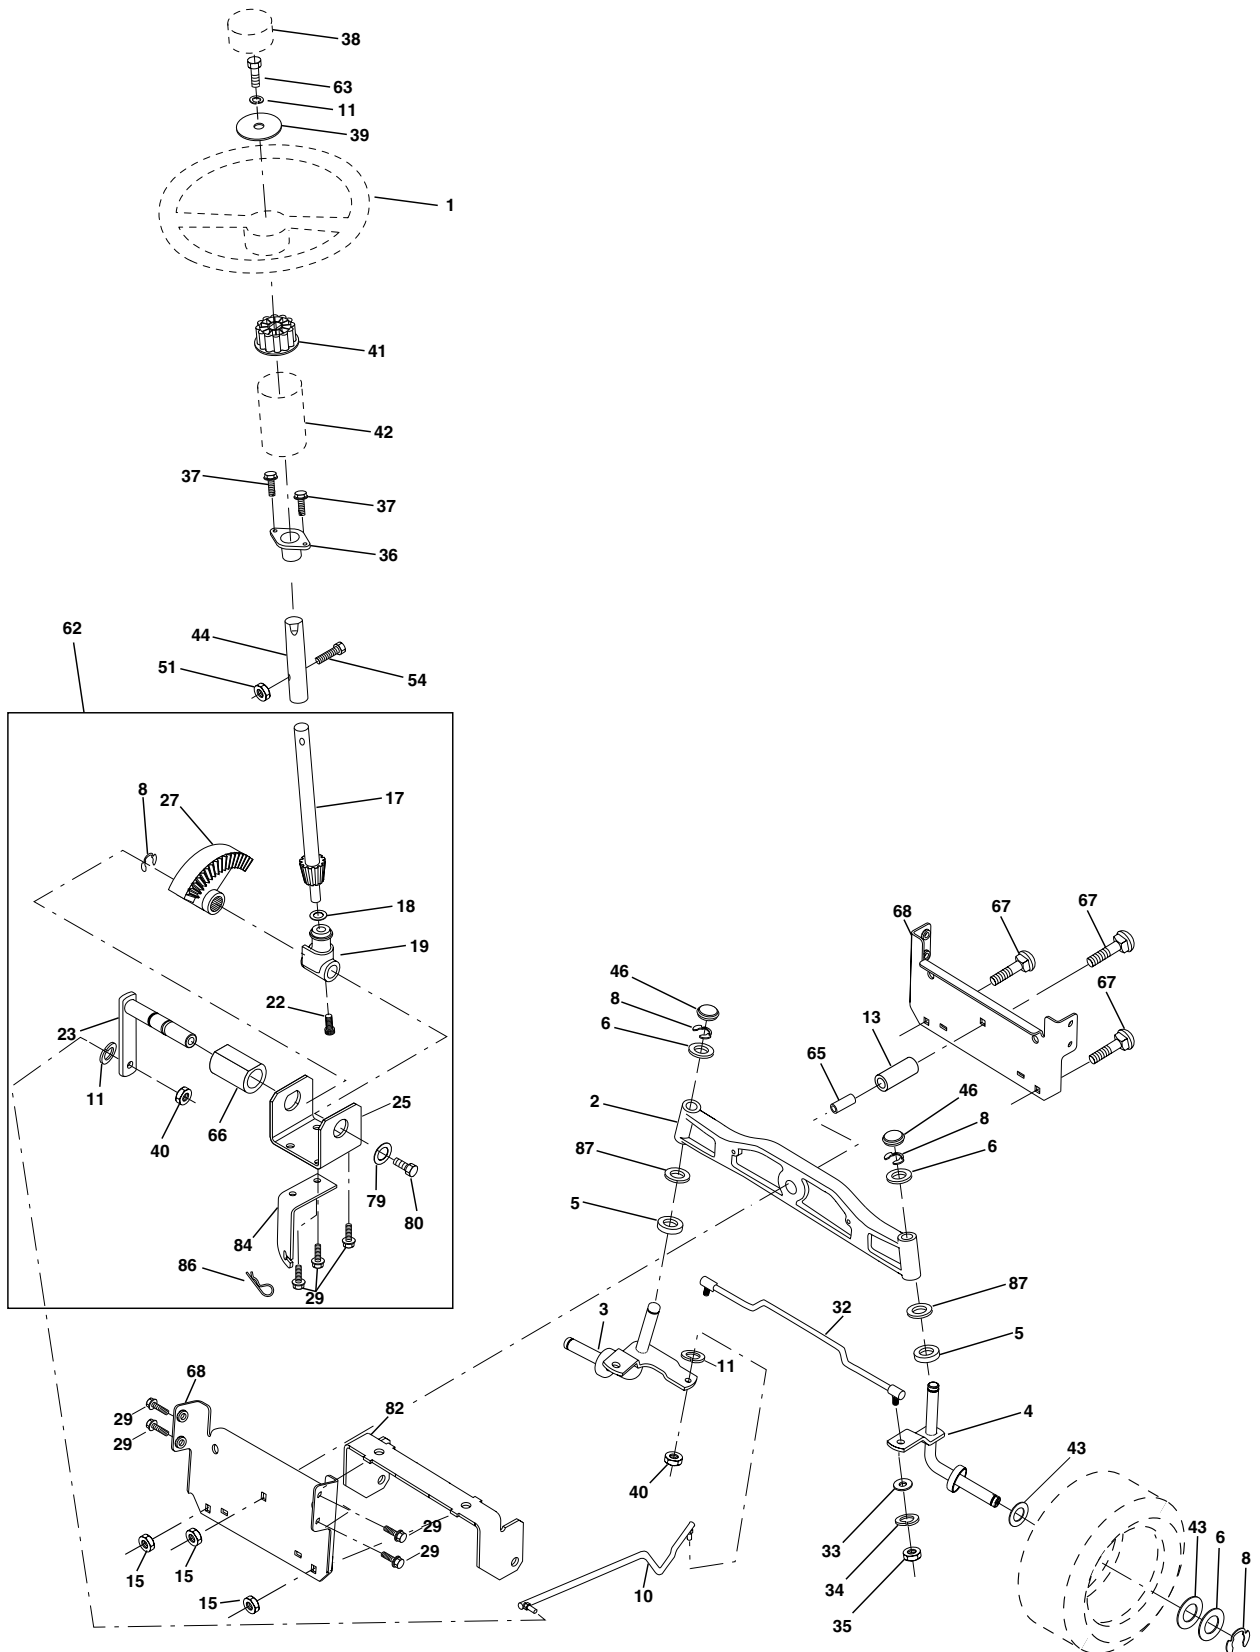

REPAIR PARTS

TRACTOR- -MODEL NO. 125CRD (P125CRDC) PRODUCT NO. 954 12 00-33
STEERING ASSEMBLY

REPAIR PARTS

TRACTOR- -MODEL NO. 125CRD (P125CRDC) PRODUCT NO. 954 12 00-33
STEERING ASSEMBLY

KEY NO.	PART NO.	DESCRIPTION
1	532139768	Steering Wheel
2	532172393	Front Axle Assembly
3	532169840	Spindle Assembly, L.H.
4	532169839	Spindle Assembly, R.H.
5	532124931	Bearing, Race, Thrust, Hardened
6	532121748	Washer 25/32 x 1-5/8 x 16 Gauge
8	812000029	Ring, Klip
10	532169832	Link, Drag
11	810040600	Washer, Lock
13	532136518	Spacer Brg. Axle Front
15	532145212	Nut, Hexflange Lock
17	532156546	Shaft Assembly, Steering
18	532057079	Washer, Thrust .515 x .750 x .033
19	532160395	Support, Shaft
22	532165857	Screw Hex Wshhd Torx
23	532165851	Pittman Shaft Assembly
25	532154406	Bracket, Steering
27	532136874	Gear, Sector
29	817060612	Screw 3/8-16 x 3/4
32	532170162	Rod, Tie
33	819111216	Washer 11/32 x 3/4 x 16 Ga.
34	810040500	Washer Lock Hvy Hlcl Spr 5/16
35	873540500	Crownlock Nut 5/16-24 Unf
36	532155099	Bushing, Steering
37	532152927	Screw TT #10-32 x 5 x 3/8 Flange
38	532140175	Cap Wheel Steering
39	819133812	Washer 13/32 x 2-3/8 x 12 Gauge
40	532124701	Nut Lock Center 3/8-24 Unf
41	532100711	Adaptor, Steering Wheel
42	532169633	Boot, Steering Dash P/L Mtl
43	532121749	Washer 25/32 x 1-1/4 x 16 Gauge
44	532153720	Extension Steering Non-Adjust
46	532121232	Cap, Spindle
51	873800500	Nut Lock Hx W/Ins 5/16-18 UNC
54	874780520	Bolt Fin Hex 5/16-18 UNC x 1-1/4
62	532167914	Kit, Steering Assembly, Service
63	874780616	Bolt Fin Hex 3/8-16 unc. x 1 Gr. 5
65	532160367	Spacer Brace Axle
66	532154404	Bearing Arm Pittman
67	872140618	Bolt Rdhd Sq 3/8-16 UNC x 2-1/4
68	532169827	Brace Axle
79	819132012	Washer 13/32 x 1-1/4 x 12 Ga
80	874950612	Bolt Hex Nylon 3/8-16 x 3/4
82	532169835	Bracket Susp Chassis Front
84	532170016	Bracket Cable Clutch Chassis
86	532165898	Retainer Spring Yellow Zinc
87	532173966	Washer Flat .781 x 1-1/2 x .14

NOTE: All component dimensions given in U.S. inches.
1 inch = 25.4 mm.