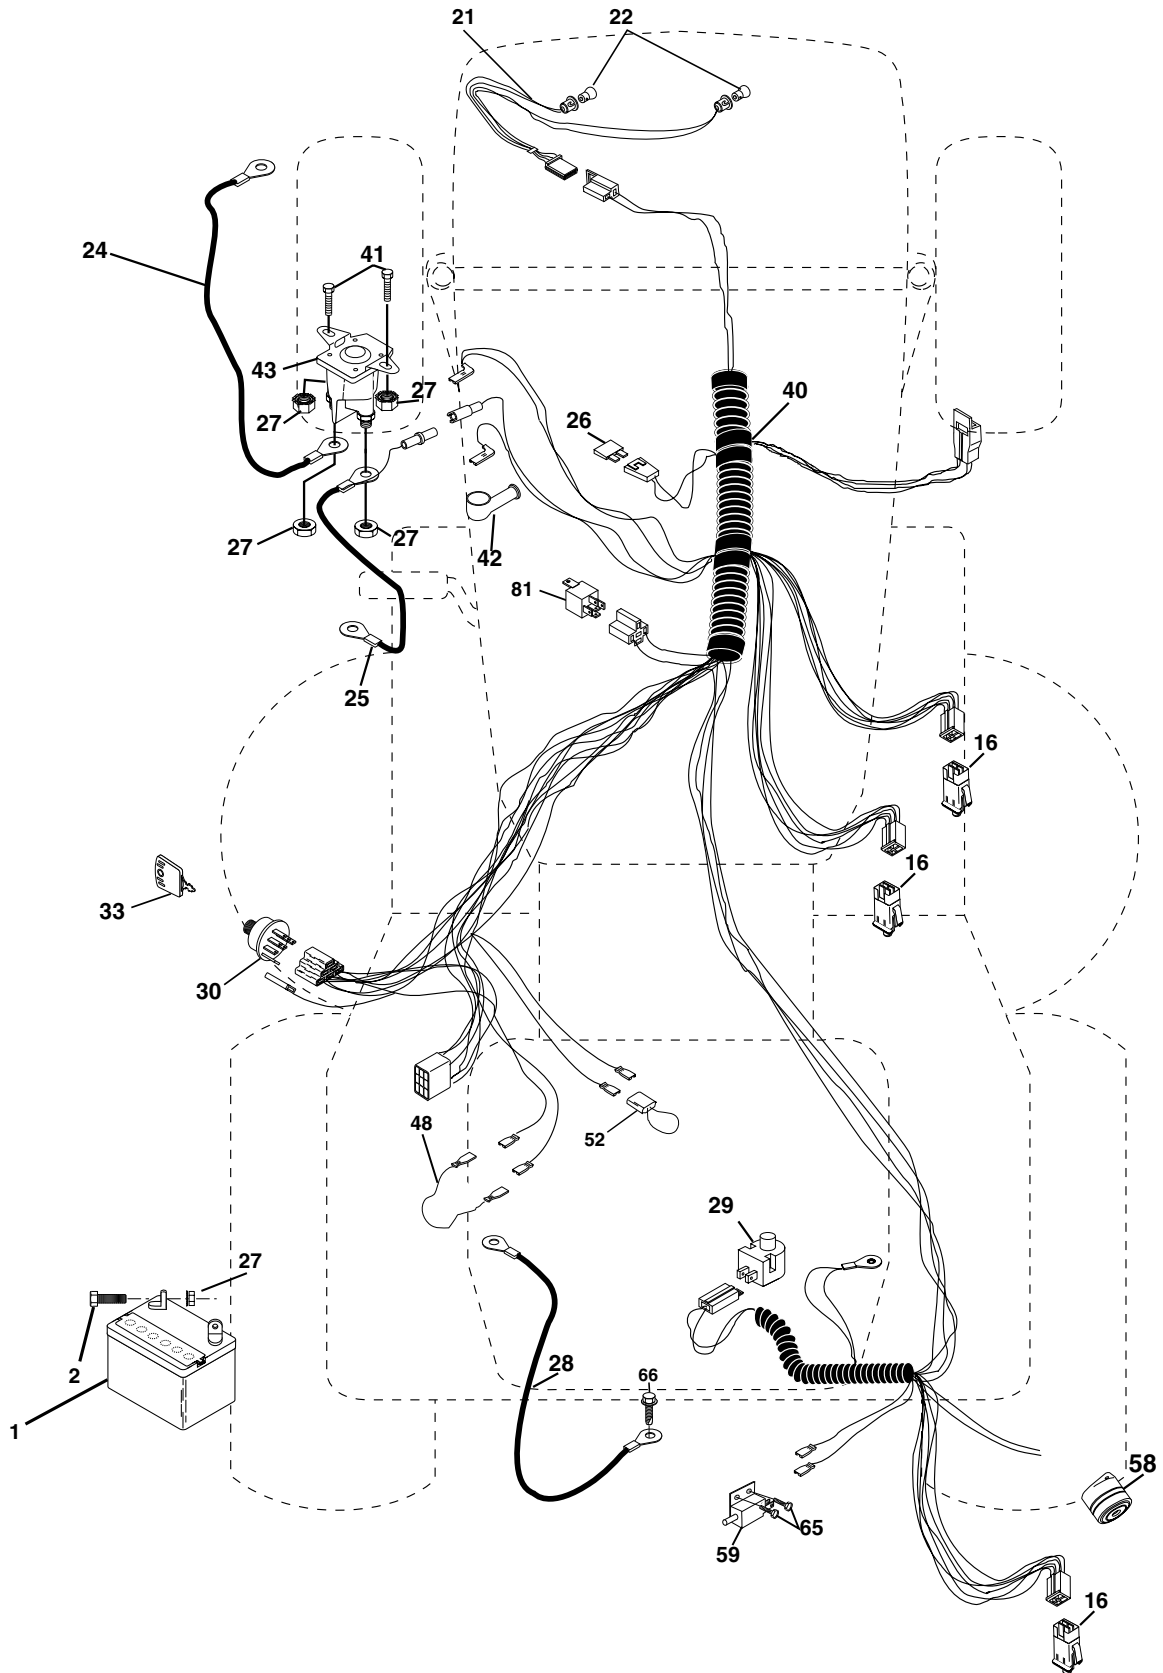

RELAY

REPAIR PARTS

TRACTOR- -MODEL NO. 125CRD (P125CRDC) PRODUCT NO. 954 12 00-33
ELECTRICAL

REPAIR PARTS

TRACTOR- -MODEL NO. 125CRD (P125CRDC) PRODUCT NO. 954 12 00-33
ELECTRICAL

KEY NO.	PART NO.	DESCRIPTION
1	532144925	Battery 12 Volt 25 AMP Wet
2	874760412	Bolt Hex Hd 1/4-20 Unc X 3/4
16	532153664	Switch Interlock Push-In
21	532166181	Harness Asm Light W/4152J
22	532004152	Bulb Light #1156
24	532124780	Cable Starter 6Ga 11" Red
25	532165987	Cable Battery Crd 56" Red
26	532166180	Fuse 15 Amp
27	873510400	Nut Keps Hex 1/4-20 Unc
28	532127725	Cable Ground 6Ga 18" Black
29	532160784	Switch Plunger Normal Op Olive
30	532175566	Switch Ignition
33	532140401	Key Ign
40	532170164	Harness Ign
41	871110408	Bolt Flk Fin Hex 1/4-20 Unc X 1/2
42	532131563	Cover Terminal Red
43	532175141	Solenoid
48	532140844	Adapter Ammeter Rectangular
52	532141940	Protection Wire Loop
58	532169419	Buzzer Crd
59	532166299	Switch FBI CRD
65	817211008	Screw Slftp #10-16 x 1/2 Ty-Ab
66	817490608	Screw Thdrol 3/8-16 x 1/2 Ty-Tt
81	532109748	Relay Asm

NOTE: All component dimensions given in U.S. inches.
1 inch = 25.4 mm.

REPAIR PARTS

TRACTOR- -MODEL NO. 125CRD (P125CRDC) PRODUCT NO. 954 12 00-33
DRIVE

REPAIR PARTS

TRACTOR- -MODEL NO. 125CRD (P125CRDC) PRODUCT NO. 954 12 00-33 DRIVE

NOTE: All component dimensions given in U.S. inches.
1 inch = 25.4 mm

REPAIR PARTS

TRACTOR- -MODEL NO. 125CRD (P125CRDC) PRODUCT NO. 954 12 00-33
DECALS

KEY NO.	PART NO.	DESCRIPTION
1	532145498	Decal Read Owner's Manual Sym
2	532170839	Decal Hp Engine
3	532167151	Decal Hood Rh
4	532167152	Decal Hood Lh
5	532140986	Decal Grille
6	532126187	Decal 100 DBA
8	532145437	Decal Europe Stand Ce
9	532140987	Decal Fender Logo
10	532145005	Decal Bat Dan/Poi P/L Sym Wpn
11	532145494	Decal Mower Cut Finger Symbol
12	532159737	Decal Brake/Clutch Symbol Lt
13	532166959	Decal Warn Back Plate CRD