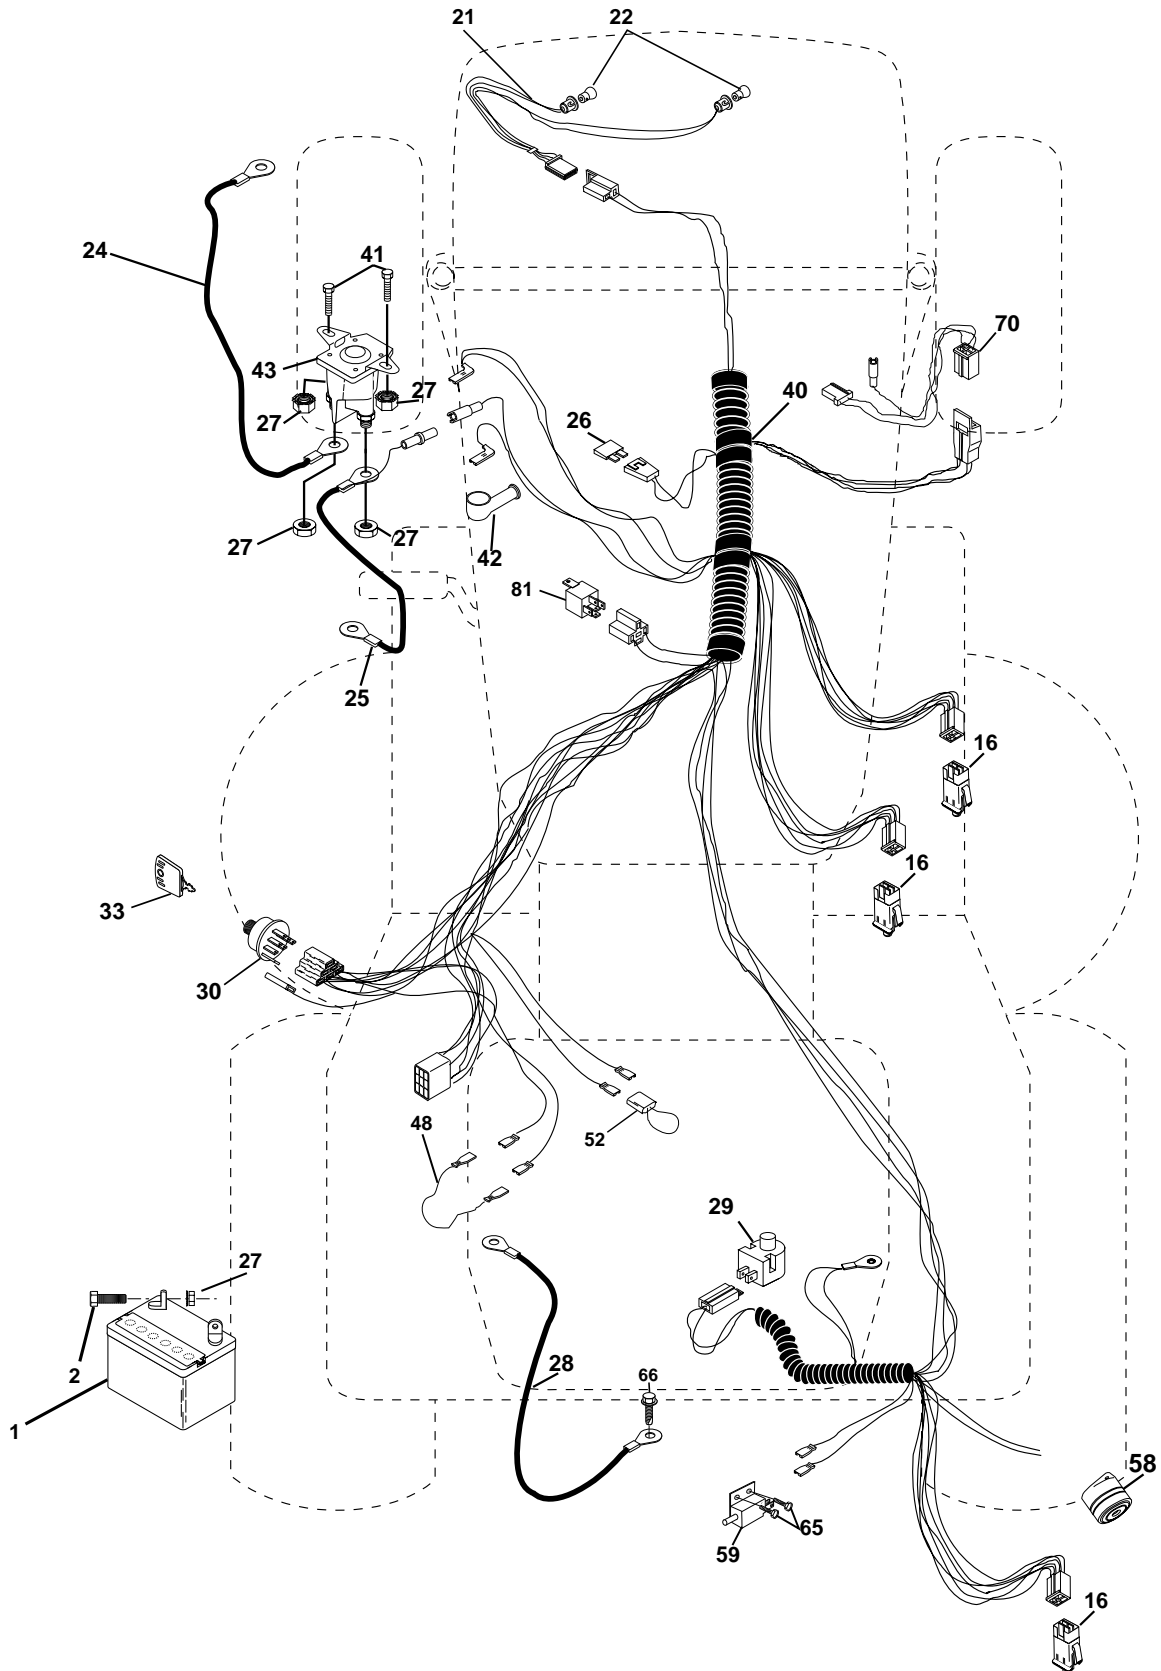

WIRING INSULATED CLIPS
NOTE: IF WIRING INSULATED CLIPS WERE REMOVED FOR SERVICING OF UNIT, THEY SHOULD BE REPLACED TO PROPERLY SECURE YOUR WIRING.

PTO SWITCH

POSITION	CIRCUIT
OFF	C + G, B + H
ON	C + F, B + E, A + D

REPAIR PARTS

TRACTOR- -MODEL NO. 125CRD (P125CRDB) PRODUCT NO. 954 12 00-33
ELECTRICAL

REPAIR PARTS

TRACTOR- -MODEL NO. 125CRD (P125CRDB) PRODUCT NO. 954 12 00-33
ELECTRICAL

KEY NO.	PART NO.	DESCRIPTION
1	532144925	Battery 12 Volt 25 AMP Wet
2	874760412	Bolt Hex Hd 1/4-20 Unc X 3/4
16	532153664	Switch Interlock Push-In
21	532166181	Harness Asm Light W/4152J
22	532004152	Bulb Light #1156
24	532124780	Cable Starter 6Ga 11" Red
25	532165987	Cable Battery Crd 56" Red
26	532166180	Fuse 15 Amp
27	873510400	Nut Keps Hex 1/4-20 Unc
28	532127725	Cable Ground 6Ga 18" Black
29	532160784	Switch Plunger Normal Op Olive
30	532163968	Switch Ignition
33	532140401	Key Ign
40	532170164	Harness Ign
41	871110408	Bolt Flk Fin Hex 1/4-20 Unc X 1/2
42	532131563	Cover Terminal Red
43	532145673	Solenoid
48	532140844	Adapter Ammeter Rectangular
52	532141940	Protection Wire Loop
58	532169419	Buzzer Crd
59	532166299	Switch FBI CRD
65	817211008	Screw Slftp #10-16 x 1/2 Ty-Ab
66	817490608	Screw Thdrol 3/8-16 x 1/2 Ty-Tt
70	532170242	Harness Engine
81	532109748	Relay Asm

NOTE: All component dimensions given in U.S. inches.
1 inch = 25.4 mm

REPAIR PARTS

TRACTOR- -MODEL NO. 125CRD (P125CRDB) PRODUCT NO. 954 12 00-33
DECALS

KEY NO.	PART NO.	DESCRIPTION
1	532145498	Decal Read Owner's Manual Sym
2	532170839	Decal Hp Engine
3	532167151	Decal Hood Rh
4	532167152	Decal Hood Lh
5	532140986	Decal Grille
6	532126187	Decal 100 DBA
8	532145437	Decal Europe Stand Ce
9	532140987	Decal Fender Logo
10	532145005	Decal Bat Dan/Poi P/L Sym Wpn
11	532145494	Decal Mower Cut Finger Symbol
12	532159737	Decal Brake/Clutch Symbol Lt
13	532166959	Decal Warn Back Plate CRD