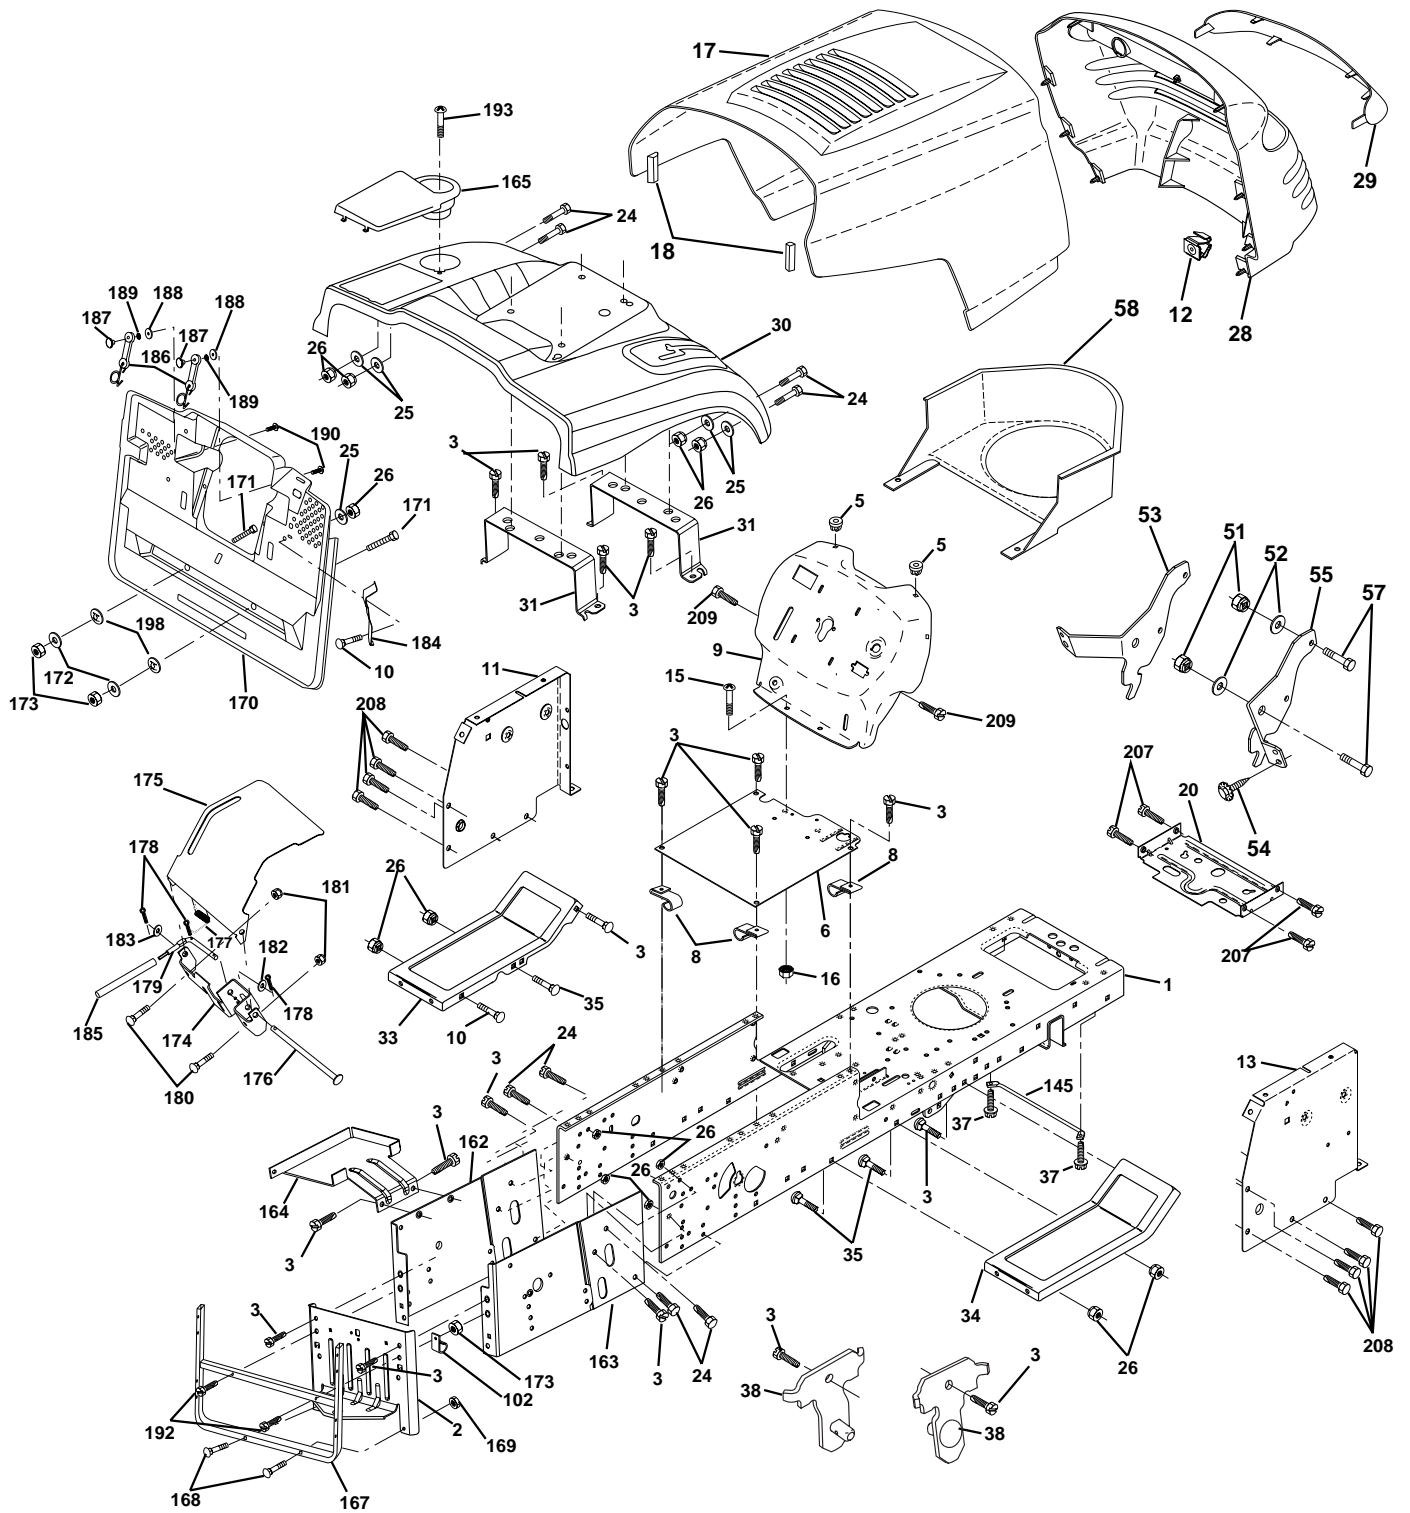

REPAIR PARTS

TRACTOR- -MODEL NO. 125CRD (P125CRDB) PRODUCT NO. 954 12 00-33
CHASSIS

REPAIR PARTS

TRACTOR- -MODEL NO. 125CRD (P125CRDB) PRODUCT NO. 954 12 00-33 CHASSIS

KEY NO.	PART NO.	DESCRIPTION	KEY NO.	PART NO.	DESCRIPTION
1	532169831	Chassis	162	532165672	Bracket Exten Chassis Lh CRD
2	532165606	Drawbar	163	532165673	Bracket Exten Chassis Rh CRD
3	817060612	Screw 3/8-16 x 3/4	164	532165605	Support Battery CRD
5	532155272	BumperHood/Dash	165	532168407	Cover Battery CRD Lt
6	532155923	Saddle	167	532165779	Support Asm. Backplate WLDMNT
8	532126471	Clip Insulator 13/32 Mtg. Hole	168	872050412	Bolt, RDHD SHT NK 1/4-20 x 1-1/2
9	532172243	Dash	169	532123976	Nut, Lock 1/4 LGE FLG Gr. 5 Zinc
10	872140608	Bolt, Carriage 3/8-16 x 3/4	170	532165607	Cover, Backplate Plastic Black
11	532155927	Panel, Dash, L.H.	171	874520640	Bolt, Fin Hex 3/8-16 x 2-1/2 Gr. 5
12	532145660	Clip Tinnerman Grille P/L	172	819132016	Washer 13/32 x 1-1/4 x 16 Ga.
13	532173025	Panel, Asm. Dash R.H.	173	873510600	Nut, Keps Hex 3/8-16 UNC
15	874180512	Screw, Machine, Truss Head 5/16-18 UNC x 3/4	174	532165939	Bracket Switch FBI CRD
16	873510500	Nut	175	532166212	Guard Door Rear CRD
17	532160382	Hood Assembly	176	532128600	Pin Hinge Pivot
18	532126938	BumperHood	177	532132796	Spring Bagger Top LH Black
20	532156437	Plate Mtg. Battery/Fuel Tank	178	876020312	Pin Cotter 3/32 x 3/4 Cad Zinc
24	874780616	Bolt	179	532165942	Rod Pivot FBI CRD
25	819131312	Washer 13/32 x 13/16 x 12 Gauge	180	874760516	Bolt Hex HD 5/16-18 UNC x 1
26	873800600	Nut	181	873680500	Nut Crownlock 5/16-18
28	532157375	Grille PL	182	532138200	Washer .385 x .625 x 11 Ga.
29	532168154	Lens, Grille	183	819131316	Washer 13/32 x 13/16 x 16 Ga.
30	532168791	Fender	184	532166139	Bracket Actuator Bagger CRD
31	532165156	Bracket, Fender Support	185	532165940	Tube Lever Switch FBI CRD
33	532147203	Footrest, L.H.	186	532160793	Latch Asm Mulch/Bagger
34	532147202	Footrest, R.H.	187	532125004	Nut Weld
35	872110606	Bolt	188	819061216	Washer #10
37	817490508	Screw Thdrol 5/16-18 x 1/2 TYT	189	810071000	Washer Lock #10
38	532169834	Bracket Asm Pivot Mower Rear	190	871161010	Washer Truss Head Phil 10-24 x 5/8
51	873800400	Nut Lock w/Insert 1/4-20 UNC	192	817490624	Screw 3/8-16 x .75
52	819091416	Washer 9/32 x 7/8 x 16 Ga.	193	817070412	Screw Truss 1/4-20 x 3/4
53	532144697	Bracket Grille L.H.	207	817670508	Screw Thdrol 5/16-18 x 1/2
54	532161464	Screw Hex Wshd 8-18 x 7/8	208	817670608	Screw Thdrol 3/8-16 x 1/2
55	532144696	Bracket Grille R.H.	209	817000612	Screw Hexwsh Thdr 3/8-16 x 3/4
57	874780412	Bolt Fin Hex 1/4-20 UNC x 3/4	--	532005479	Plug, Button
58	532150127	Duct Air Engine PI/Lt			
102	532124996	Clip Fuel Line 13/32 Mtg			
145	532156524	Rod Pivot Chassis/Hood			

NOTE: All component dimensions given in U.S. inches.
1 inch = 25.4 mm.