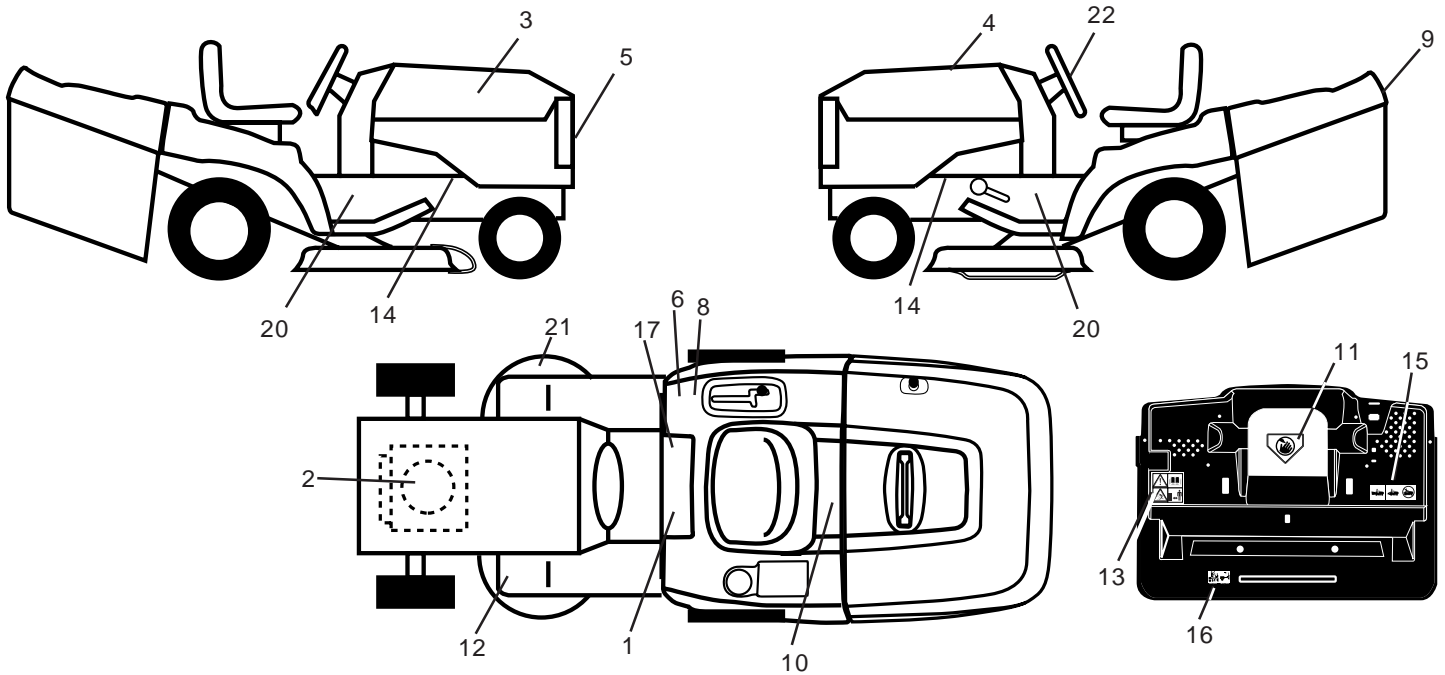

NOTE: All component dimensions given in U.S. inches.
1 inch = 25.4 mm.

REPAIR PARTS

TRACTOR- -MODEL NO. 125CRD (P125CRDB) PRODUCT NO. 954 12 00-33 SEAT ASSEMBLY

KEY NO.	PART NO.	DESCRIPTION
1	532140117	Seat
2	532140551	Bracket Pnt Pivot Seat (blk)
5	532145006	Clip Push In Hinged
7	532124181	Spring Seat Cprsn 2 250 Blk Zi
8	817000616	Screw 3/8-16 X 1-1/2
9	819131614	Washer 13/32 X 1 X 14 Ga
10	532155925	Pan Pnt Seat (blk)
11	532166369	Knob Seat Adj. Wingnut
12	532121246	Bracket Pnt Mounting Switch
13	532121248	Bushing Snap Blk Nyl 50 Id

NOTE: All component dimensions given in U.S. inches.
1 inch = 25.4 mm

REPAIR PARTS

TRACTOR- -MODEL NO. 125CRD (P125CRDB) PRODUCT NO. 954 12 00-33
DECALS

KEY NO.	PART NO.	DESCRIPTION
1	532145498	Decal Read Owner's Manual Sym
2	532170839	Decal Hp Engine
3	532167151	Decal Hood Rh
4	532167152	Decal Hood Lh
5	532140986	Decal Grille
6	532126187	Decal 100 DBA
8	532145437	Decal Europe Stand Ce
9	532140987	Decal Fender Logo
10	532145005	Decal Bat Dan/Poi P/L Sym Wpn
11	532145494	Decal Mower Cut Finger Symbol
12	532159737	Decal Brake/Clutch Symbol Lt
13	532166959	Decal Warn Back Plate CRD