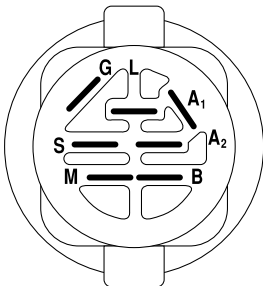

ILLUSTRATED PARTS BREAKDOWN

PARTNER

12.5 HP 92 LAWN TRACTOR

MODEL NO. 125CRD (P125CRDB)

954-12-00-33

TRACTOR- -MODEL NO. 125CRD (P125CRDB) PRODUCT NO. 954 12 00-33 SCHEMATIC

IGNITION SWITCH

POSITION	CIRCUIT	"MAKE"
OFF	M+G+A1	NONE
RUN/LIGHT	B+A1	A2+L
RUN	B+A1	NONE
START	B + S + A1	NONE

NOTE: All component dimensions given in U.S. inches.
1 inch = 25.4 mm.

REPAIR PARTS

TRACTOR- -MODEL NO. 125CRD (P125CRDB) PRODUCT NO. 954 12 00-33
CHASSIS

REPAIR PARTS

TRACTOR- -MODEL NO. 125CRD (P125CRDB) PRODUCT NO. 954 12 00-33 CHASSIS

WHEELS & TIRES

KEY NO.	PART NO.	DESCRIPTION
1	532059192	Cap Value Tire
2	532065139	Stem Value
3	532106222	Tire F Ts 15 X 6 0 - 6 Service
4	532059904	Tube Inner Front #35060
5	532125121	Rim Asm 6"front Service
6	532124957	Fitting Grease
7	532124959	Bearing Flange
8	532125122	Rim Asm 8"rear Service
9	532124635	Tire R Ts 18 x 8.5-8 Service
10	532124926	Tube Rear 9 5 X 8 Service
11	532104757	Cap Axle Blk 1 50 X 1 00
--	532144334	Sealant, Tire (10 oz. tube)

KEY NO.	PART NO.	DESCRIPTION
1	532159460	Washer Asm Inner Spring W/Plunger
2	532159471	Shaft Asm. Lift
3	532105767	Pin Groove
4	812000002	E Ring #5133-62
5	819211621	Washer 21/32 x 1 x 21 Ga.
6	532120183	Bearing Nylon
7	532109413	Grip Handle
8	532124526	Button Plunger Black
11	532165829	Link Asm Lift L.H.
12	532165831	Link Asm Lift R.H.
13	532124670	Retainer Spring
15	532167253	Link Front
16	873350800	Nut Jam Hex 1/2-13 Unc
17	532130171	Trunnion Blk Zinc
18	873800800	Nut Lock w/Wsh 1/2-13 Unc
19	532139868	Arm Suspension Mower
20	532163552	Retainer Spring
31	532140302	Bearing, Pvt. Lift. Spherical
32	873540600	Nut Crownlock 3/8-24