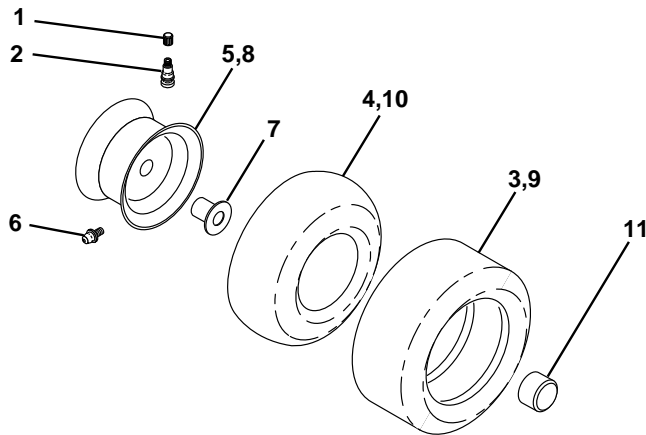

NOTE: All component dimensions given in U.S. inches.
1 inch = 25.4 mm.

REPAIR PARTS

TRACTOR- -MODEL NO. 125CRD (P125CRDB) PRODUCT NO. 954 12 00-33 SEAT ASSEMBLY

KEY NO.	PART NO.	DESCRIPTION
1	532140117	Seat
2	532140551	Bracket Pnt Pivot Seat (blk)
5	532145006	Clip Push In Hinged
7	532124181	Spring Seat Cprsn 2 250 Blk Zi
8	817000616	Screw 3/8-16 X 1-1/2
9	819131614	Washer 13/32 X 1 X 14 Ga
10	532155925	Pan Pnt Seat (blk)
11	532166369	Knob Seat Adj. Wingnut
12	532121246	Bracket Pnt Mounting Switch
13	532121248	Bushing Snap Blk Nyl 50 Id

NOTE: All component dimensions given in U.S. inches.
1 inch = 25.4 mm

REPAIR PARTS

TRACTOR- -MODEL NO. 125CRD (P125CRDB) PRODUCT NO. 954 12 00-33
DECALS

KEY NO.	PART NO.	DESCRIPTION
1	532145498	Decal Read Owner's Manual Sym
2	532170839	Decal Hp Engine
3	532167151	Decal Hood Rh
4	532167152	Decal Hood Lh
5	532140986	Decal Grille
6	532126187	Decal 100 DBA
8	532145437	Decal Europe Stand Ce
9	532140987	Decal Fender Logo
10	532145005	Decal Bat Dan/Poi P/L Sym Wpn
11	532145494	Decal Mower Cut Finger Symbol
12	532159737	Decal Brake/Clutch Symbol Lt
13	532166959	Decal Warn Back Plate CRD

WHEELS & TIRES

KEY NO.	PART NO.	DESCRIPTION
1	532059192	Cap Value Tire
2	532065139	Stem Value
3	532106222	Tire F Ts 15 X 6 0 - 6 Service
4	532059904	Tube Inner Front #35060
5	532125121	Rim Asm 6"front Service
6	532124957	Fitting Grease
7	532124959	Bearing Flange
8	532125122	Rim Asm 8"rear Service
9	532124635	Tire R Ts 18 x 8.5-8 Service
10	532124926	Tube Rear 9 5 X 8 Service
11	532104757	Cap Axle Blk 1 50 X 1 00
--	532144334	Sealant, Tire (10 oz. tube)