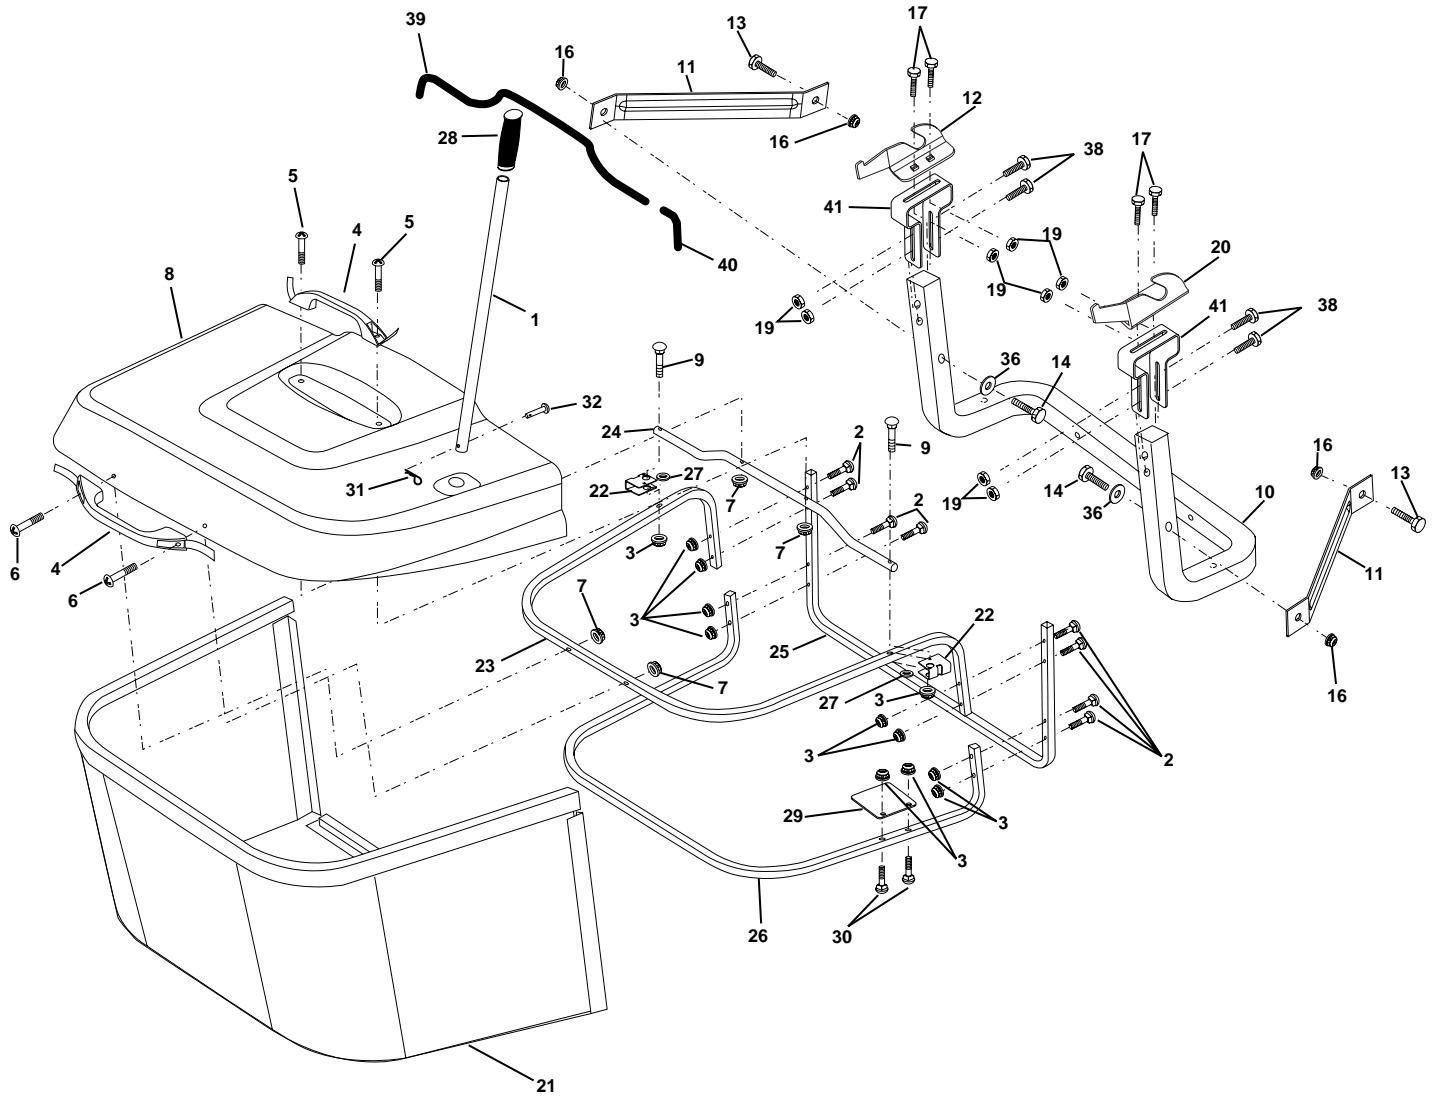

REPAIR PARTS

TRACTOR- -MODEL NO. 125CRD (P125CRDB) PRODUCT NO. 954 12 00-33
BAGGER

REPAIR PARTS

TRACTOR- -MODEL NO. 125CRD (P125CRDB) PRODUCT NO. 954 12 00-33
BAGGER

KEY NO.	PART NO.	DESCRIPTION
1	532165249	Tube Handle Bagger CRD
2	872140416	Bolt Carriage 1/4-20 x 2.0 Gr.5
3	532123976	Nut Lock 1/4 Lge Flg Gr. 5 Zinc
4	532169916	Handle Bagger w/Lvrs Gr. 5 Zinc
5	874981024	Screw Pan Head #10-24 x 1.50 Blk
6	874981032	Screw Pan Hd
7	873401000	Nut Wiz Lock Hex Serr/Hd #10-24
8	532168792	Cover Bagger Plastic CRD MS421
9	872140418	Bolt Carriage 1/4-20 x 2.25d x Gr.5
10	532169688	Tube Support Bagger
11	532165719	Bracket Support Upper Bag CRD
12	532169685	Bracket Horiz. Adj Bagger
13	872110606	Bolt Rdhd Sht Sqnk 3/8-16 x 3/4
14	874520640	Bolt Hex 3/8-16 x 2-1/2 Gr.5
16	873900600	Nut Lock Flg 3/8-16 Unc
17	872140506	Bolt Rdhd Sht Sqnk 5/16 -18 Unc x 3/4
19	873900500	Nut Lock Hex Flange 5/16-18
20	532169684	Bracket Horiz Adj Bagger
21	532165780	Bag Asm CRD
22	532165781	Bracket Side Bagger CRD
23	532165782	Tube Upper Bagger CRD
24	532165783	Tube Pivot Bagger CRD
25	532165784	Tube Front Bagger CRD
26	532165785	Tube Lower Bagger CRD
27	532169692	Bushing Snap Bagger CRD
28	532165787	Grip Handle Black
29	532165839	Plate Stop Bagger handle CRD
30	872140410	Bolt Carriage 1/4-20 x 1 Gr.5
31	532124788	Retainer Spring 1" Zinc/Cad
32	532126875	Rivet Rd Hd Drilled 3/8 Dia
36	819132016	Washer 13/32 x 1-1/4 x 16 Ga.
38	872010520	Bolt 5/16-18 x 2-1/2
39	532169999	Seal 26" (Long)
40	532170000	Seal 7" (Short)
41	532169683	Bracket Vert Adj Bagger CRD

NOTE: All component dimensions given in U.S. inches
1 inch = 25.4 mm