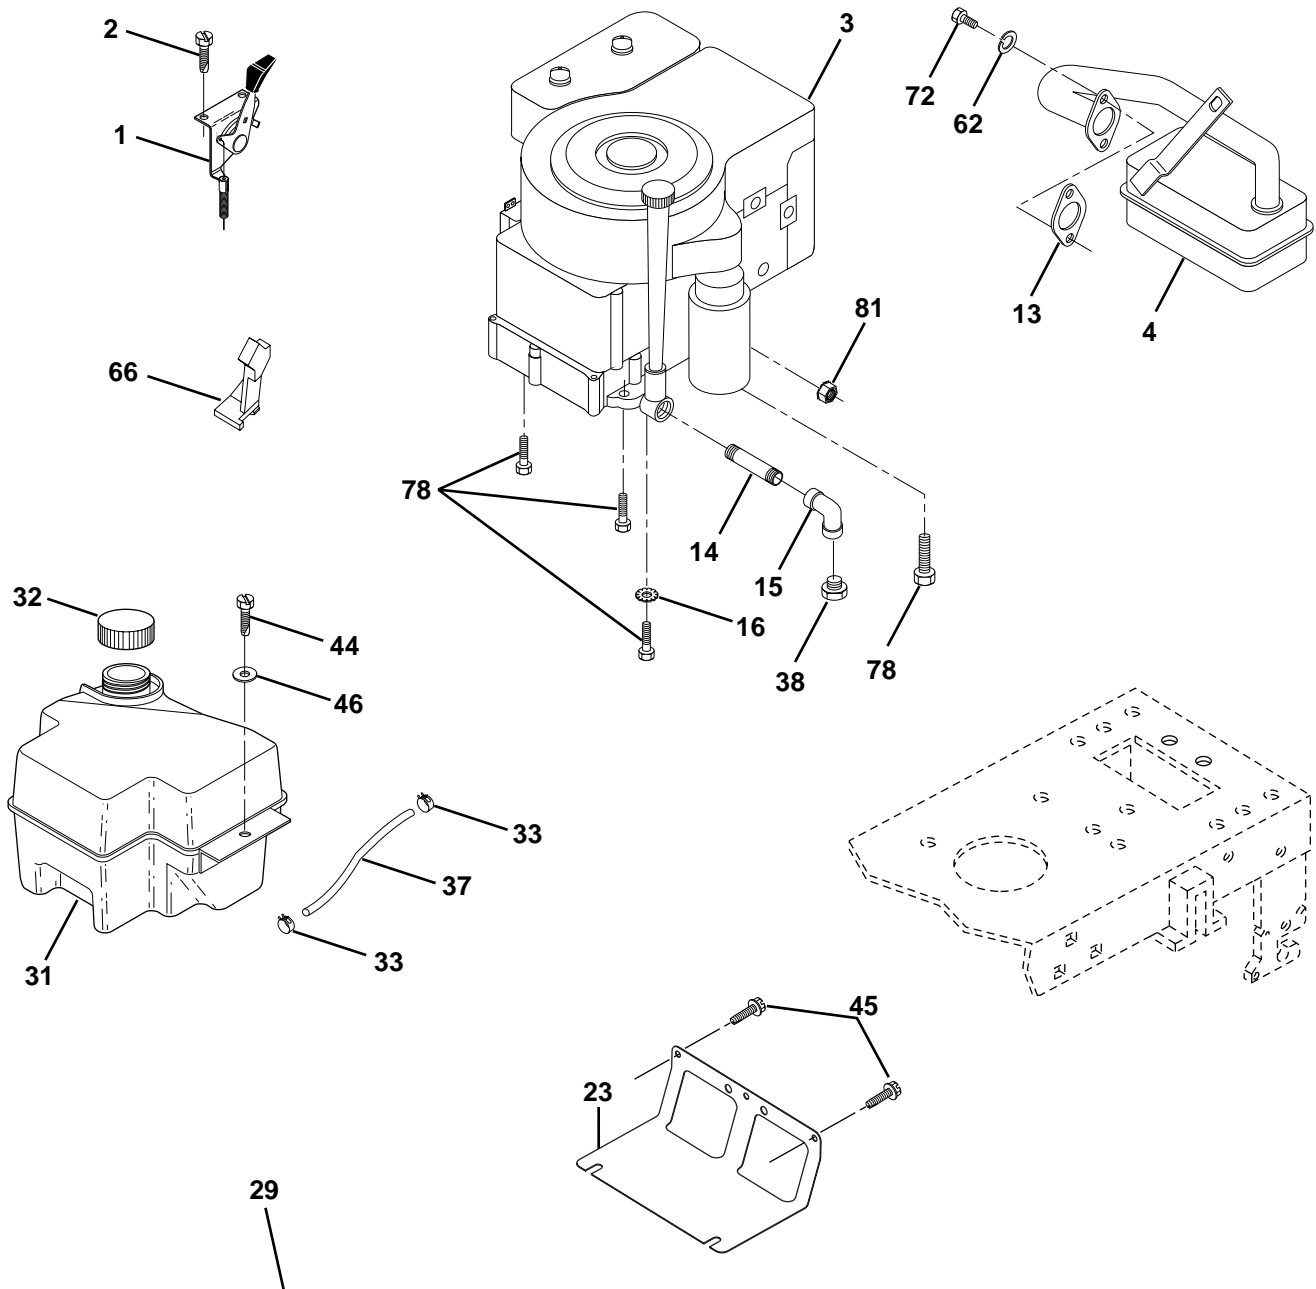

NOTE: All component dimensions given in U.S. inches.
1 inch = 25.4 mm

REPAIR PARTS

TRACTOR- -MODEL NO. 125CRD (P125CRDB) PRODUCT NO. 954 12 00-33
DECALS

KEY NO.	PART NO.	DESCRIPTION
1	532145498	Decal Read Owner's Manual Sym
2	532170839	Decal Hp Engine
3	532167151	Decal Hood Rh
4	532167152	Decal Hood Lh
5	532140986	Decal Grille
6	532126187	Decal 100 DBA
8	532145437	Decal Europe Stand Ce
9	532140987	Decal Fender Logo
10	532145005	Decal Bat Dan/Poi P/L Sym Wpn
11	532145494	Decal Mower Cut Finger Symbol
12	532159737	Decal Brake/Clutch Symbol Lt
13	532166959	Decal Warn Back Plate CRD

WHEELS & TIRES

KEY NO.	PART NO.	DESCRIPTION
1	532059192	Cap Value Tire
2	532065139	Stem Value
3	532106222	Tire F Ts 15 X 6 0 - 6 Service
4	532059904	Tube Inner Front #35060
5	532125121	Rim Asm 6"front Service
6	532124957	Fitting Grease
7	532124959	Bearing Flange
8	532125122	Rim Asm 8"rear Service
9	532124635	Tire R Ts 18 x 8.5-8 Service
10	532124926	Tube Rear 9 5 X 8 Service
11	532104757	Cap Axle Blk 1 50 X 1 00
--	532144334	Sealant, Tire (10 oz. tube)

NOTE: All component dimensions given in U.S. inches
1 inch = 25.4 mm

REPAIR PARTS

TRACTOR- -MODEL NO. 125CRD (P125CRDB) PRODUCT NO. 954 12 00-33
ENIGNE

OPTIONAL EQUIPMENT
Spark Arrester

REPAIR PARTS

TRACTOR- -MODEL NO. 125CRD (P125CRDB) PRODUCT NO. 954 12 00-33
ENIGNE

NOTE: All component dimensions given in U.S. inches
1 inch = 25.4 mm

REPAIR PARTS

TRACTOR- -MODEL NO. 125CRD (P125CRDB) PRODUCT NO. 954 12 00-33
MOWER LIFT

REPAIR PARTS

TRACTOR- -MODEL NO. 125CRD (P125CRDB) PRODUCT NO. 954 12 00-33
MOWER LIFT