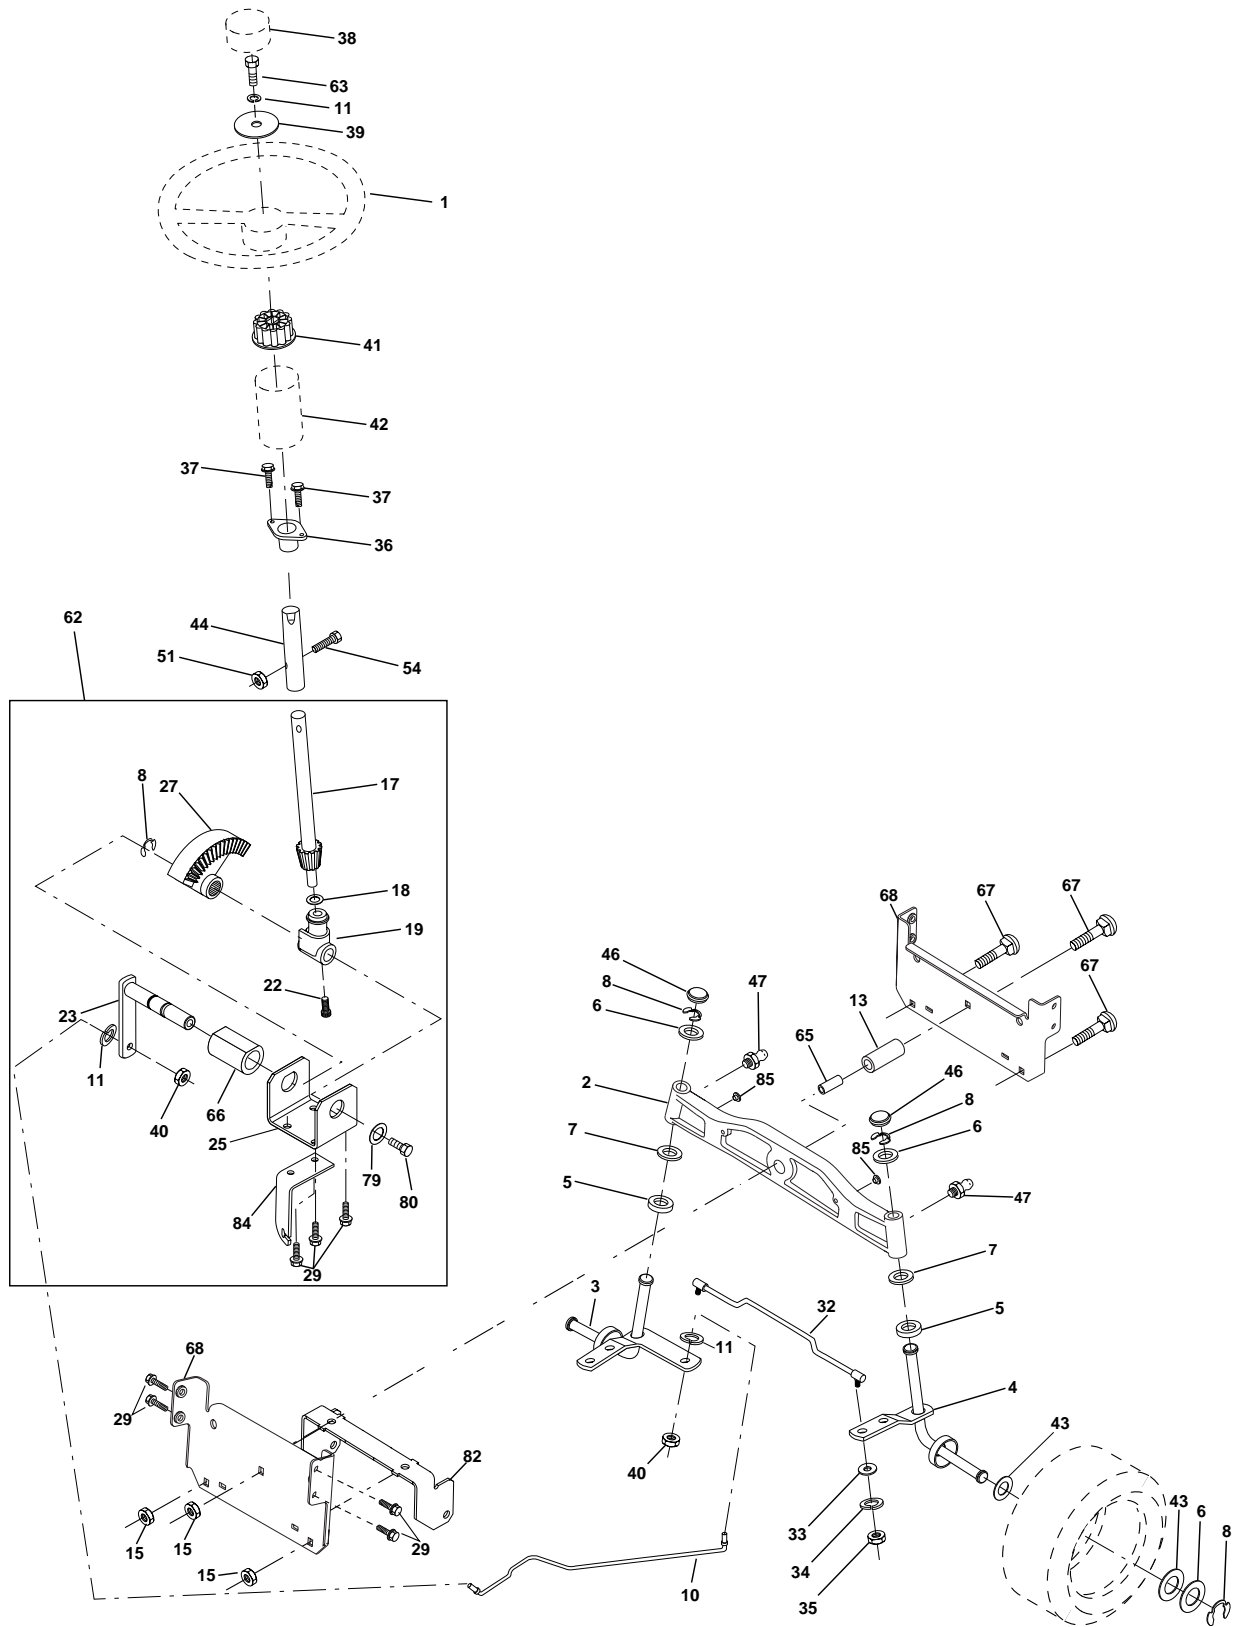

NOTE: All component dimensions given in U.S. inches.
1 inch = 25.4 mm.

REPAIR PARTS

TRACTOR- -MODEL NO. 125CRD (P125CRDB) PRODUCT NO. 954 12 00-33
DRIVE

REPAIR PARTS

TRACTOR- -MODEL NO. 125CRD (P125CRDB) PRODUCT NO. 954 12 00-33 DRIVE

NOTE: All component dimensions given in U.S. inches
1 inch = 25.4 mm

REPAIR PARTS

TRACTOR- -MODEL NO. 125CRD (P125CRDB) PRODUCT NO. 954 12 00-33
STEERING ASSEMBLY

REPAIR PARTS

TRACTOR- -MODEL NO. 125CRD (P125CRDB) PRODUCT NO. 954 12 00-33
STEERING ASSEMBLY

NOTE: All component dimensions given in U.S. inches.
1 inch = 25.4 mm.

REPAIR PARTS

TRACTOR- -MODEL NO. 125CRD (P125CRDB) PRODUCT NO. 954 12 00-33 SEAT ASSEMBLY

KEY NO.	PART NO.	DESCRIPTION
1	532140117	Seat
2	532140551	Bracket Pnt Pivot Seat (blk)
5	532145006	Clip Push In Hinged
7	532124181	Spring Seat Cprsn 2 250 Blk Zi
8	817000616	Screw 3/8-16 X 1-1/2
9	819131614	Washer 13/32 X 1 X 14 Ga
10	532155925	Pan Pnt Seat (blk)
11	532166369	Knob Seat Adj. Wingnut
12	532121246	Bracket Pnt Mounting Switch
13	532121248	Bushing Snap Blk Nyl 50 Id

NOTE: All component dimensions given in U.S. inches.
1 inch = 25.4 mm

REPAIR PARTS

TRACTOR- -MODEL NO. 125CRD (P125CRDB) PRODUCT NO. 954 12 00-33
DECALS

KEY NO.	PART NO.	DESCRIPTION
1	532145498	Decal Read Owner's Manual Sym
2	532170839	Decal Hp Engine
3	532167151	Decal Hood Rh
4	532167152	Decal Hood Lh
5	532140986	Decal Grille
6	532126187	Decal 100 DBA
8	532145437	Decal Europe Stand Ce
9	532140987	Decal Fender Logo
10	532145005	Decal Bat Dan/Poi P/L Sym Wpn
11	532145494	Decal Mower Cut Finger Symbol
12	532159737	Decal Brake/Clutch Symbol Lt
13	532166959	Decal Warn Back Plate CRD