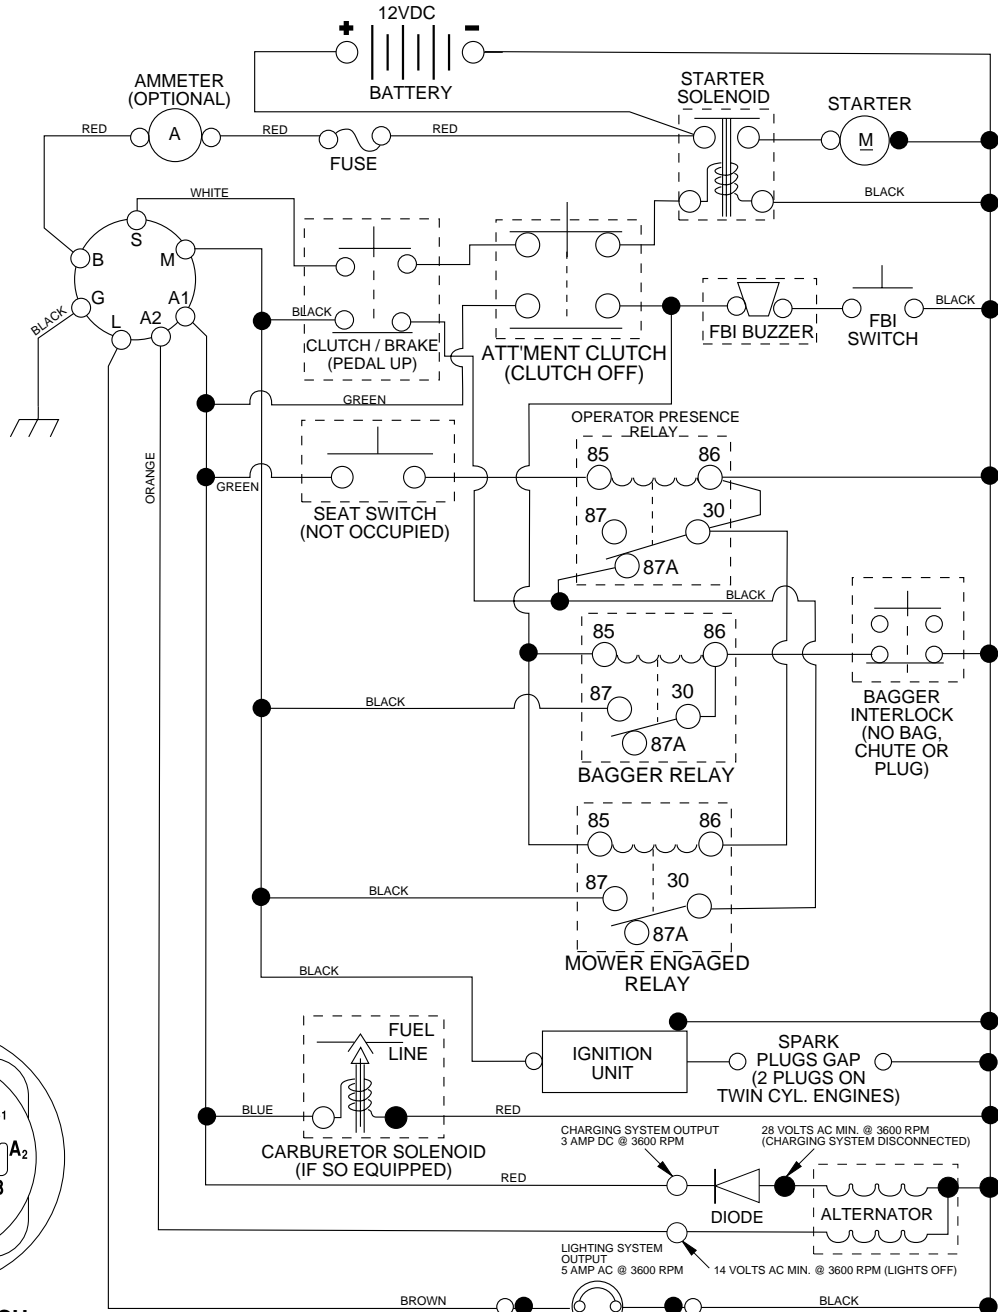

ILLUSTRATED PARTS BREAKDOWN

PARTNER

12.5 HP 92 LAWN TRACTOR

MODEL NO. 125CRD (P125CRDB)

954-12-00-33

TRACTOR- -MODEL NO. 125CRD (P125CRDB) PRODUCT NO. 954 12 00-33 SCHEMATIC

IGNITION SWITCH

POSITION	CIRCUIT	"MAKE"
OFF	M+G+A1	NONE
RUN/LIGHT	B+A1	A2+L
RUN	B+A1	NONE
START	B + S + A1	NONE

WIRING INSULATED CLIPS
NOTE: IF WIRING INSULATED CLIPS WERE REMOVED FOR SERVICING OF UNIT, THEY SHOULD BE REPLACED TO PROPERLY SECURE YOUR WIRING.

PTO SWITCH

POSITION	CIRCUIT
OFF	C + G, B + H
ON	C + F, B + E, A + D

REPAIR PARTS

TRACTOR- -MODEL NO. 125CRD (P125CRDB) PRODUCT NO. 954 12 00-33
ELECTRICAL

REPAIR PARTS

TRACTOR- -MODEL NO. 125CRD (P125CRDB) PRODUCT NO. 954 12 00-33
ELECTRICAL

KEY NO.	PART NO.	DESCRIPTION
1	532144925	Battery 12 Volt 25 AMP Wet
2	874760412	Bolt Hex Hd 1/4-20 Unc X 3/4
16	532153664	Switch Interlock Push-In
21	532166181	Harness Asm Light W/4152J
22	532004152	Bulb Light #1156
24	532124780	Cable Starter 6Ga 11" Red
25	532165987	Cable Battery Crd 56" Red
26	532166180	Fuse 15 Amp
27	873510400	Nut Keps Hex 1/4-20 Unc
28	532127725	Cable Ground 6Ga 18" Black
29	532160784	Switch Plunger Normal Op Olive
30	532163968	Switch Ignition
33	532140401	Key Ign
40	532170164	Harness Ign
41	871110408	Bolt Flk Fin Hex 1/4-20 Unc X 1/2
42	532131563	Cover Terminal Red
43	532145673	Solenoid
48	532140844	Adapter Ammeter Rectangular
52	532141940	Protection Wire Loop
58	532169419	Buzzer Crd
59	532166299	Switch FBI CRD
65	817211008	Screw Slftp #10-16 x 1/2 Ty-Ab
66	817490608	Screw Thdrol 3/8-16 x 1/2 Ty-Tt
70	532170242	Harness Engine
81	532109748	Relay Asm