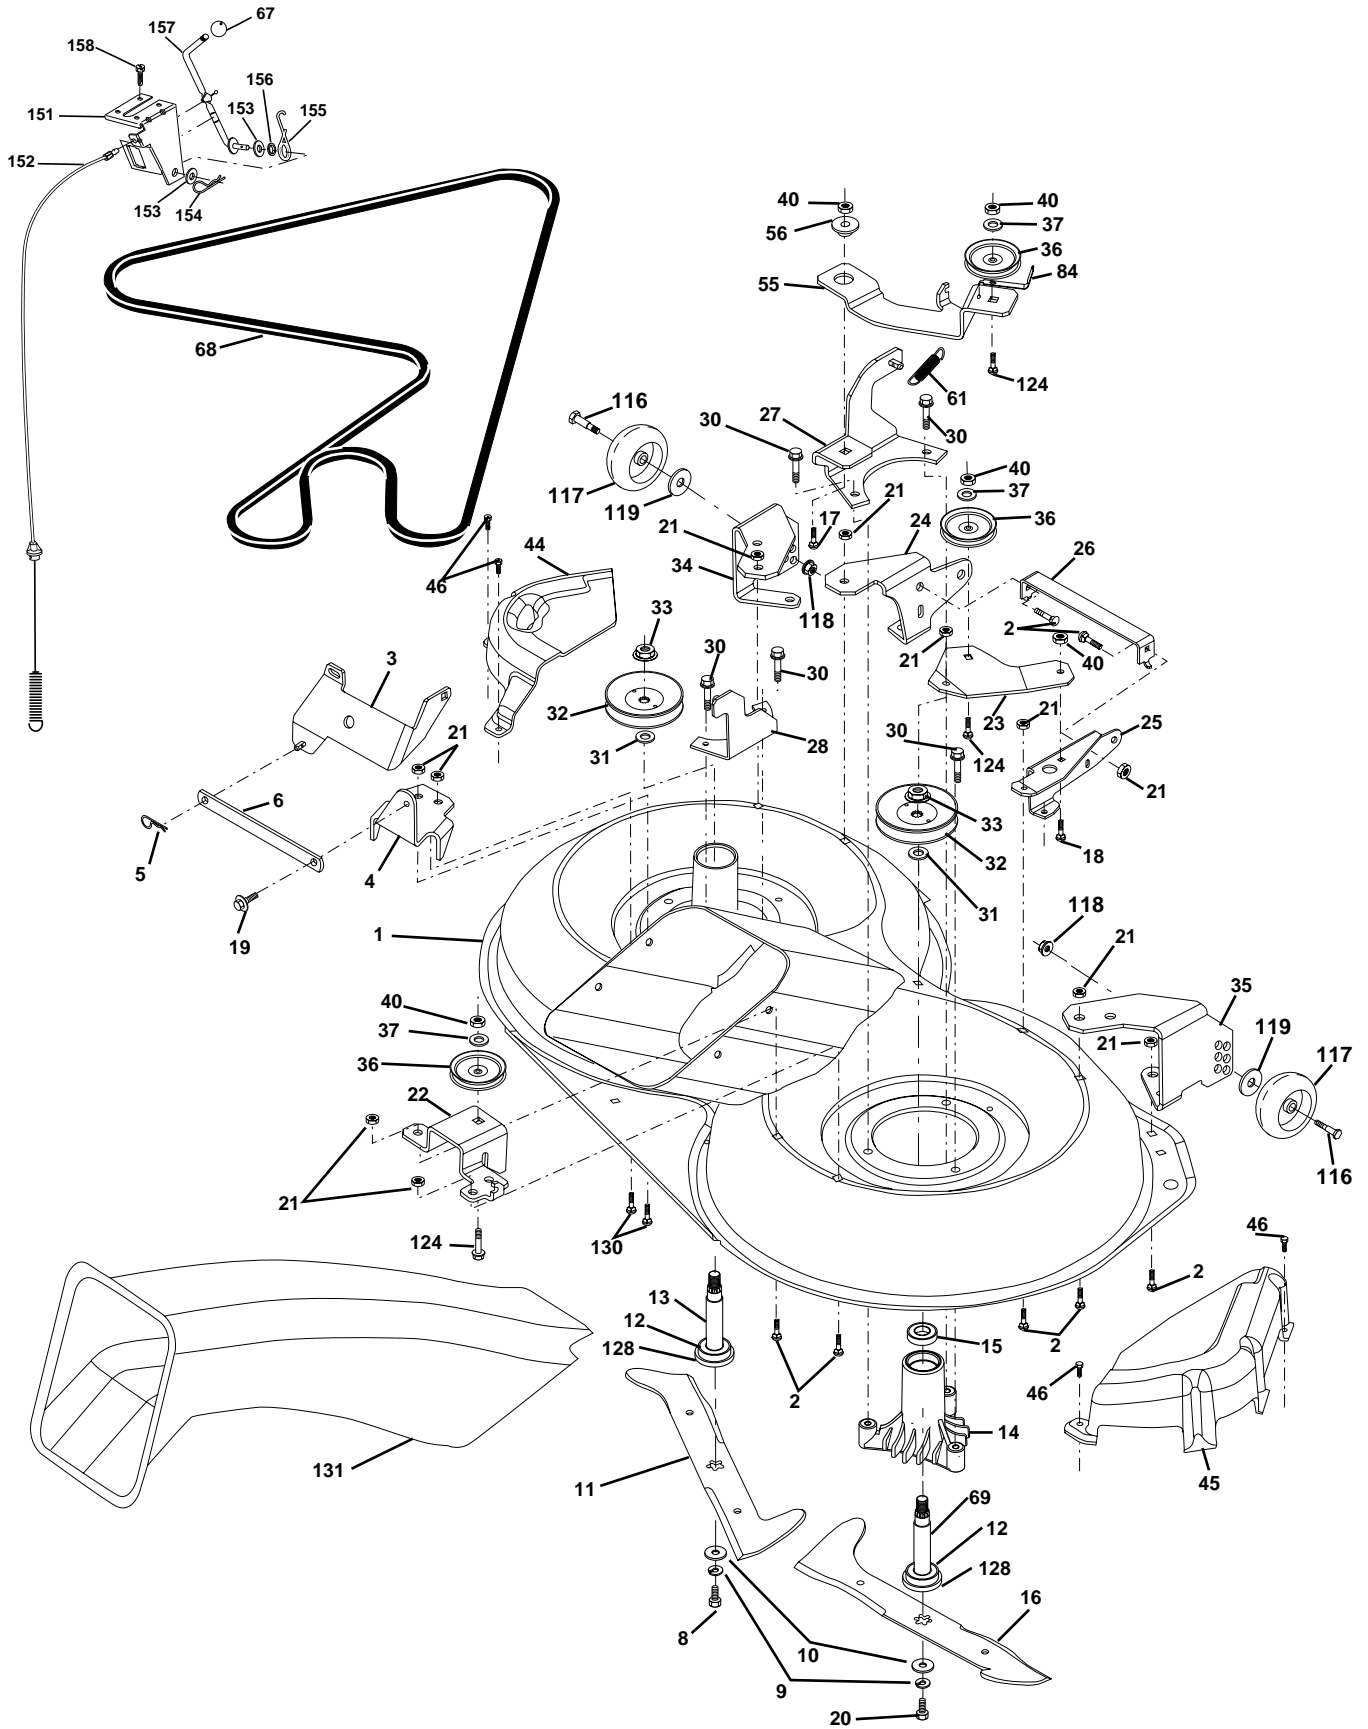

REPAIR PARTS

TRACTOR- -MODEL NO. 125CRD (P125CRDB) PRODUCT NO. 954 12 00-33
MOWER

REPAIR PARTS

TRACTOR- -MODEL NO. 125CRD (P125CRDB) PRODUCT NO. 954 12 00-33 MOWER

KEY NO.	PART NO.	DESCRIPTION	KEY NO.	PART NO.	DESCRIPTION
1	532165552	Housing Asm. Mower 92 CRD	37	819131316	Washer 11/32 x 13/16 x 16 Ga
2	872140506	Bolt Rdhd Sqnk 5/16-18 Unc x 3/4	40	873680600	Nut Crownlock 3/8-16 Unc
3	532165569	Bracket Asm. S-Bar Chass 92 CRD	44	532165724	Cover Mandrel Lh 92 CRD
4	532165558	Bracket Bar Sway Deck 92 CRD	45	532165556	Cover Mandrel Rh 92 CRD
5	532124670	Retainer Spring	46	532137729	Screw Thd Roll 1/4-20 x 5/8
6	532165557	Bar Sway 92 CRD	55	532165445	Arm Idler 92 CRD
8	532850857	Bolt 3/8-24 x 1.25 Gr8 Patched	56	532165723	Spacer Retainer Mower
9	810030600	Washer Lock Hvy 3/8 Unplated	61	532165945	Spring Tension Belt
10	532140296	Washer Hard Blade Mower vented	67	532106932	Knob Rd 3/8-16 Plstc Thds Blk
11	532165560	Blade 3-1 Lh 92 CRD	68	532165555	Hex-Belt 92 Mower 105AA
12	532129895	Bearing Ball #6204 (Mandrel)	69	532165482	Shaft Asm W/Lwr Brg Rh Thd CRD
13	532137645	Shaft Asm. W/Lower Bearing	84	532156085	Keeper Belt Idler
14	532128774	Housing Mandrel Vented (Machd)	116	532137644	Bolt Shoulder
15	532110485	Bearing Ball Mandrel	117	532133957	Wheel Gage Donut Wide
16	532165561	Blade 3-1 Rh 92 CRD	118	873930600	Nut Centerlock 3/8-16 Unc
17	872140610	Bolt Carriage 3/8-16 x 1-1/4	119	819121414	Washer 3/8 x 7/8 x 14 Ga.
18	872110608	Bolt Rdhd Sqnk 3/8-16 x 1 Gr5	124	872110612	Bolt Carr Sh 3/8-16 x 1-1/2 Gr5
19	532132827	Bolt Shoulder 5/16-18 Thd Form	128	532153390	Washer Felt
20	532165484	Bolt 3/8-24 x 1.25 Gr8 Ptch Lhthd	130	872110506	Bolt Rdhdsqnk 5/16-18 Unc x 3/4
21	873680500	Nut Crown Lock 5/16-18	131	532165661	Chute Bagger CRD 92cm
22	532165243	Bracket Idler Sprt RR 92 CRD	151	532169670	Bracket Clutch Cable
23	532165446	Bracket Idler Sprt RF 92 CRD	152	532170300	Cable Clutch CRD Service
24	532165242	Bracket Suspension LF 92 CRD	153	532169674	Washer Flat 3/8" Type B
25	532165244	Bracket Suspension RF 92 CRD	154	532169675	Spring Retainer
26	532165237	Brace Support Susp Frt CRD	155	532169671	Spring Retainer Lvr Cltch Cab
27	532165568	Bracket Asm. Susp RR 92 CRD	156	532169672	Spacer Clutch Cable
28	532165567	Bracket Asm. Susp LR 92 CRD	157	532169669	Rod Clutch Cable 3/8"
30	532157722	Screw Thd Rolling Washer Head	158	817720410	Screw Hex Thdcut 1/4-20 x 5/8
31	532129963	Washer Spacer Mower Vented	-	532130794	Mandrel Asm Service
32	532153531	Mandrel Pulleys 36 & 46	-	532165579	Mandrel Asm CRD Lh Threads SVC
33	532137266	Nut Flg Top Lock Cntr B 9/16	-	532165578	Deck Mower Complete
34	532165239	Bracket Gauge Wheel Lf 92 CRD			
35	532165238	Bracket Gauge Wheel Rf 92 CRD			
36	532146763	Pulley Idler V-Groove Dim 4.25			

NOTE: All component dimensions given in U.S. inches
1 inch = 25.4 mm