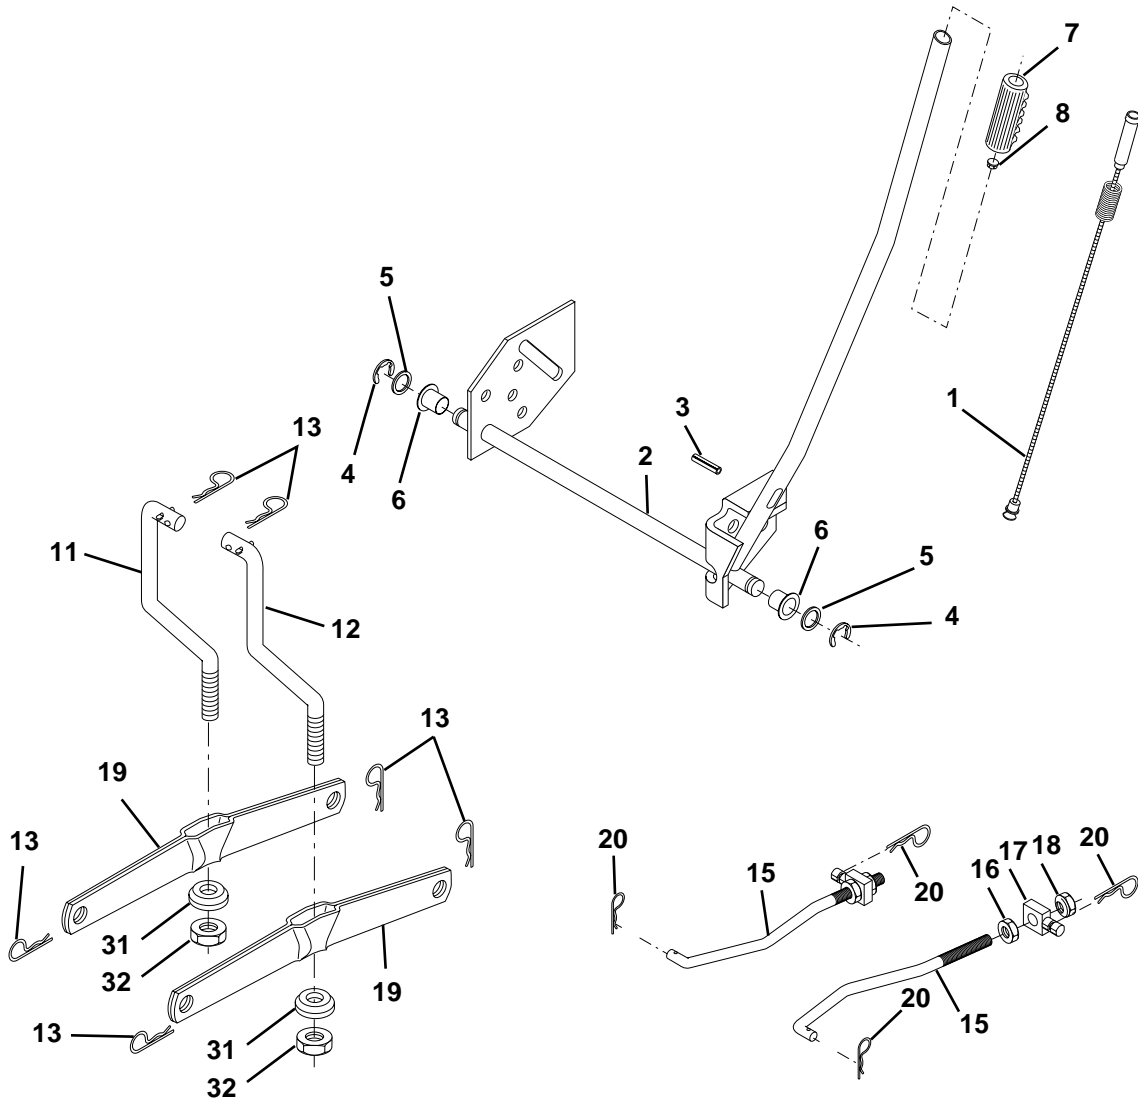

WHEELS & TIRES

KEY NO.	PART NO.	DESCRIPTION
1	532059192	Cap Value Tire
2	532065139	Stem Value
3	532106222	Tire F Ts 15 X 6 0 - 6 Service
4	532059904	Tube Inner Front #35060
5	532125121	Rim Asm 6"front Service
6	532124957	Fitting Grease
7	532124959	Bearing Flange
8	532125122	Rim Asm 8"rear Service
9	532124635	Tire R Ts 18 x 8.5-8 Service
10	532124926	Tube Rear 9 5 X 8 Service
11	532104757	Cap Axle Blk 1 50 X 1 00
--	532144334	Sealant, Tire (10 oz. tube)

NOTE: All component dimensions given in U.S. inches
1 inch = 25.4 mm

REPAIR PARTS

TRACTOR- -MODEL NO. 125CRD (P125CRDB) PRODUCT NO. 954 12 00-33
ENIGNE

OPTIONAL EQUIPMENT
Spark Arrester

REPAIR PARTS

TRACTOR- -MODEL NO. 125CRD (P125CRDB) PRODUCT NO. 954 12 00-33
ENIGNE

KEY NO.	PART NO.	DESCRIPTION
1	532141359	Control Throt /Ch Lh
2	817720410	Screw Hex Thd Cut 1/4-20 x 5/8 T
3	-----	Engine Briggs Model 289707 Order Parts from Engine Manufacturer
4	532137348	Muffler Exhaust
13	532165291	Gasket 1 313 Id Tin Plated
14	813280324	Nipple Pipe 3/8 Npt x 3"
15	813200300	Elbow Std 90 Degree 3/8-18 Npt
16	811050600	Washer Lock Ext Tooth 3/8
23	532169837	Shield Browning/Debris Guard
29	532137180	Arrestor Spark
31	532161911	Tank Fuel 2.00 Fr
32	532140527	Cap Asm Fule Top Vent N/Lany
33	532123487	Clamp Hose Blk
37	532137040	Line Fuel 20"
38	-----	Plug Oil Drain (Order From Engine Manufacturer)
44	817490412	Screw Hexwsh Thdrol 1/4-20 x 3/4
45	817000612	Screw Hexwsh Thdr 3/8-16 x 3/4
46	819091416	Washer 9/32 x 7/8 x 16ga
62	810040500	Washer Lock Hvy Hlcl Spr 5/16
66	532127951	Stop Throttle 3000 Rpm
72	871070510	Screw Hexhd Cap 5/16-18 x 5/8
78	817060620	Screw 3/8-16 x 1-1/4
81	873510400	Nut Keps 1/4-20 UNC

NOTE: All component dimensions given in U.S. inches
1 inch = 25.4 mm

REPAIR PARTS

TRACTOR- -MODEL NO. 125CRD (P125CRDB) PRODUCT NO. 954 12 00-33
MOWER LIFT

REPAIR PARTS

TRACTOR- -MODEL NO. 125CRD (P125CRDB) PRODUCT NO. 954 12 00-33
MOWER LIFT