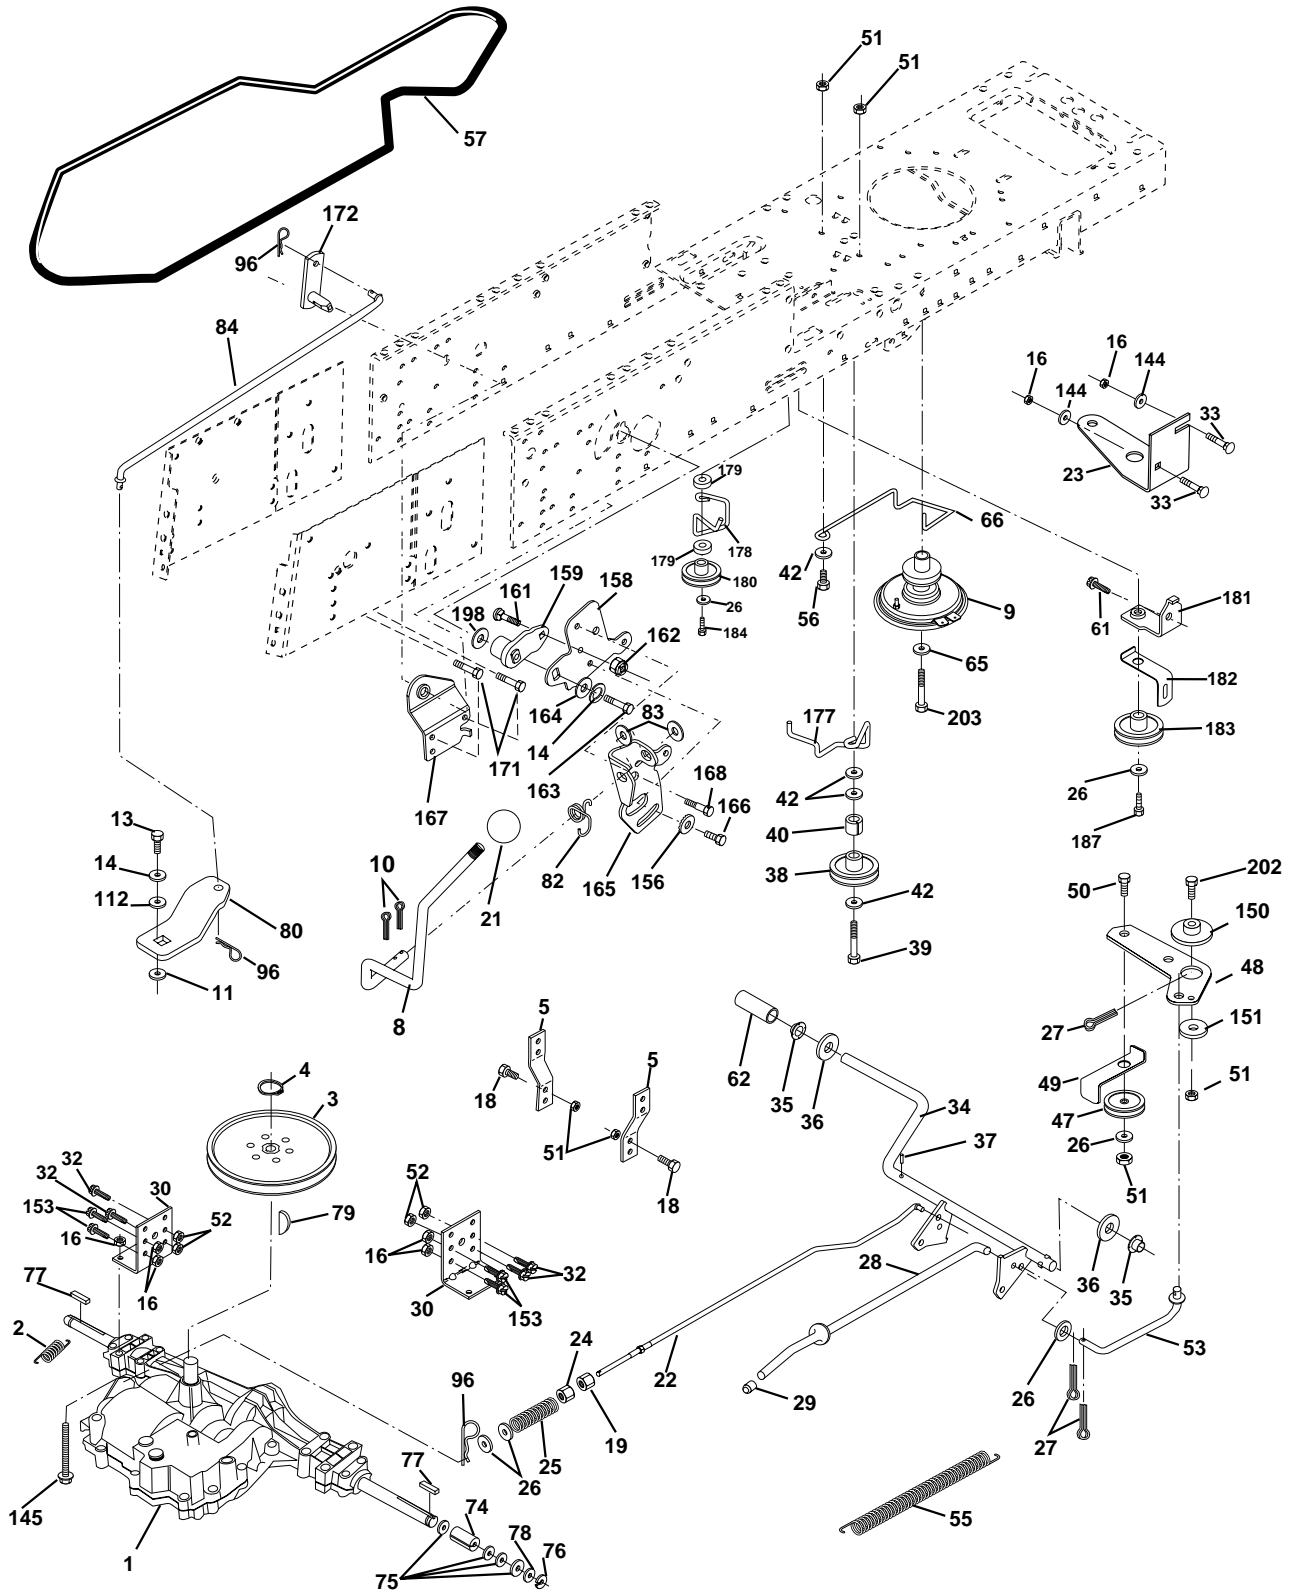

REPAIR PARTS

TRACTOR- -MODEL NO. 125CRD (P125CRDB) PRODUCT NO. 954 12 00-33
ELECTRICAL

REPAIR PARTS

TRACTOR- -MODEL NO. 125CRD (P125CRDB) PRODUCT NO. 954 12 00-33
ELECTRICAL

KEY NO.	PART NO.	DESCRIPTION
1	532144925	Battery 12 Volt 25 AMP Wet
2	874760412	Bolt Hex Hd 1/4-20 Unc X 3/4
16	532153664	Switch Interlock Push-In
21	532166181	Harness Asm Light W/4152J
22	532004152	Bulb Light #1156
24	532124780	Cable Starter 6Ga 11" Red
25	532165987	Cable Battery Crd 56" Red
26	532166180	Fuse 15 Amp
27	873510400	Nut Keps Hex 1/4-20 Unc
28	532127725	Cable Ground 6Ga 18" Black
29	532160784	Switch Plunger Normal Op Olive
30	532163968	Switch Ignition
33	532140401	Key Ign
40	532170164	Harness Ign
41	871110408	Bolt Flk Fin Hex 1/4-20 Unc X 1/2
42	532131563	Cover Terminal Red
43	532145673	Solenoid
48	532140844	Adapter Ammeter Rectangular
52	532141940	Protection Wire Loop
58	532169419	Buzzer Crd
59	532166299	Switch FBI CRD
65	817211008	Screw Slftp #10-16 x 1/2 Ty-Ab
66	817490608	Screw Thdrol 3/8-16 x 1/2 Ty-Tt
70	532170242	Harness Engine
81	532109748	Relay Asm

NOTE: All component dimensions given in U.S. inches.
1 inch = 25.4 mm.

REPAIR PARTS

TRACTOR- -MODEL NO. 125CRD (P125CRDB) PRODUCT NO. 954 12 00-33
CHASSIS

REPAIR PARTS

TRACTOR- -MODEL NO. 125CRD (P125CRDB) PRODUCT NO. 954 12 00-33 CHASSIS

NOTE: All component dimensions given in U.S. inches.
1 inch = 25.4 mm.

REPAIR PARTS

TRACTOR- -MODEL NO. 125CRD (P125CRDB) PRODUCT NO. 954 12 00-33
DRIVE

REPAIR PARTS

TRACTOR- -MODEL NO. 125CRD (P125CRDB) PRODUCT NO. 954 12 00-33 DRIVE