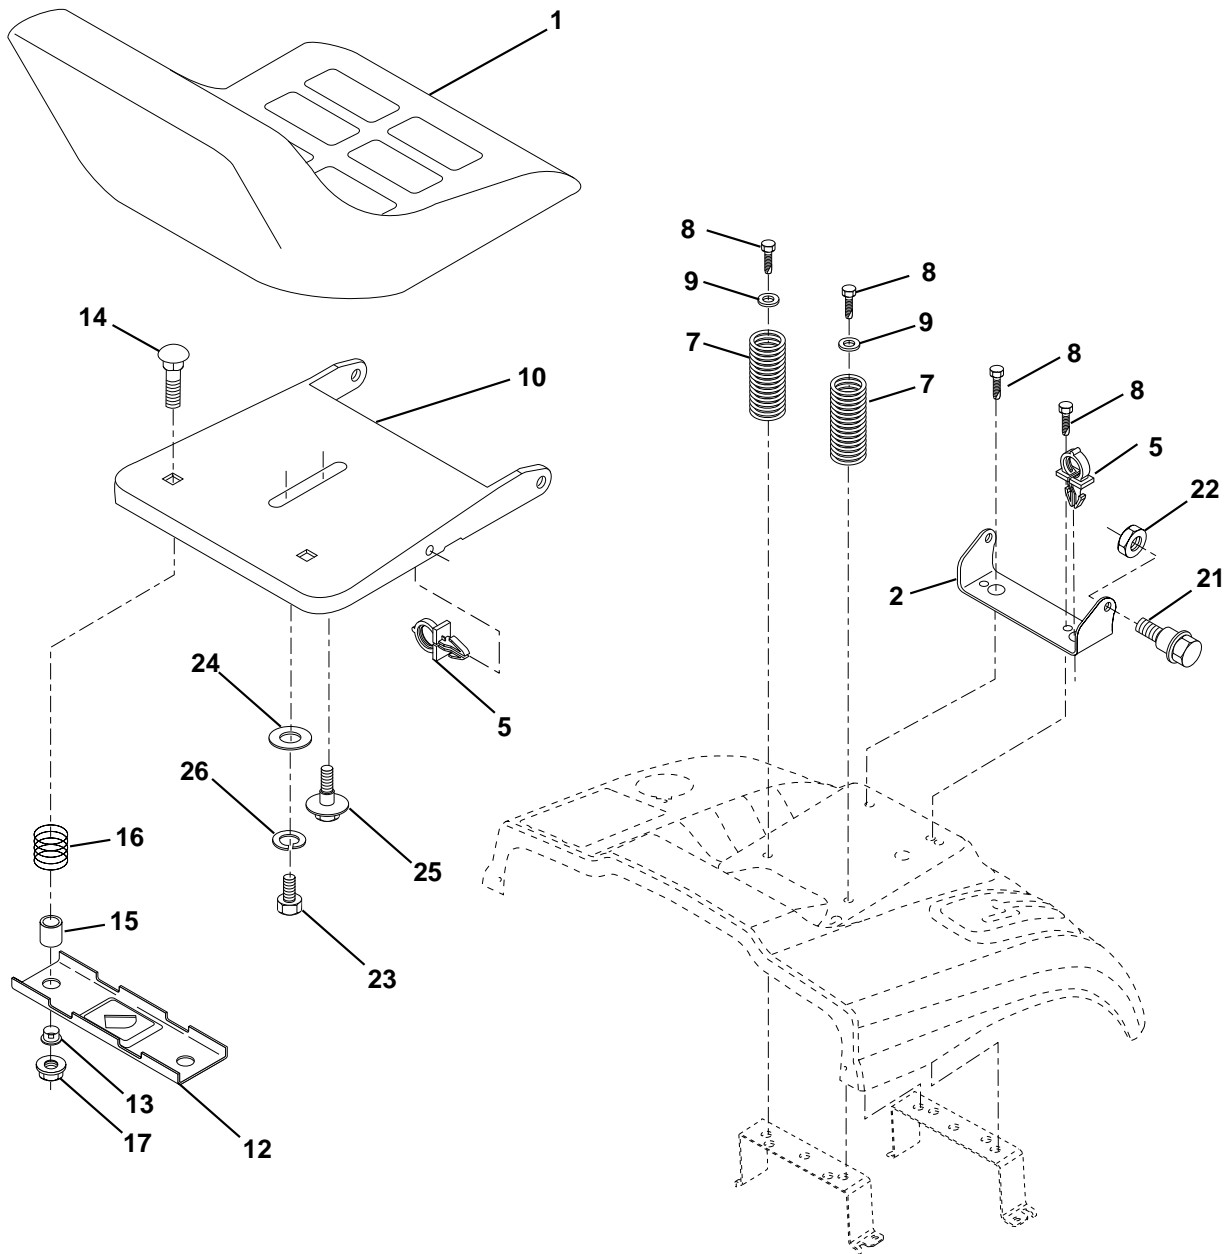

NOTE: All component dimensions given in U.S. inches
1 inch = 25.4 mm

REPAIR PARTS

TRACTOR- -MODEL NO. 125CRD (P125CRDB) PRODUCT NO. 954 12 00-33
STEERING ASSEMBLY

REPAIR PARTS

TRACTOR- -MODEL NO. 125CRD (P125CRDB) PRODUCT NO. 954 12 00-33
STEERING ASSEMBLY

NOTE: All component dimensions given in U.S. inches.
1 inch = 25.4 mm.

REPAIR PARTS

TRACTOR- -MODEL NO. 125CRD (P125CRDB) PRODUCT NO. 954 12 00-33 SEAT ASSEMBLY

KEY NO.	PART NO.	DESCRIPTION
1	532140117	Seat
2	532140551	Bracket Pnt Pivot Seat (blk)
5	532145006	Clip Push In Hinged
7	532124181	Spring Seat Cprsn 2 250 Blk Zi
8	817000616	Screw 3/8-16 X 1-1/2
9	819131614	Washer 13/32 X 1 X 14 Ga
10	532155925	Pan Pnt Seat (blk)
11	532166369	Knob Seat Adj. Wingnut
12	532121246	Bracket Pnt Mounting Switch
13	532121248	Bushing Snap Blk Nyl 50 Id