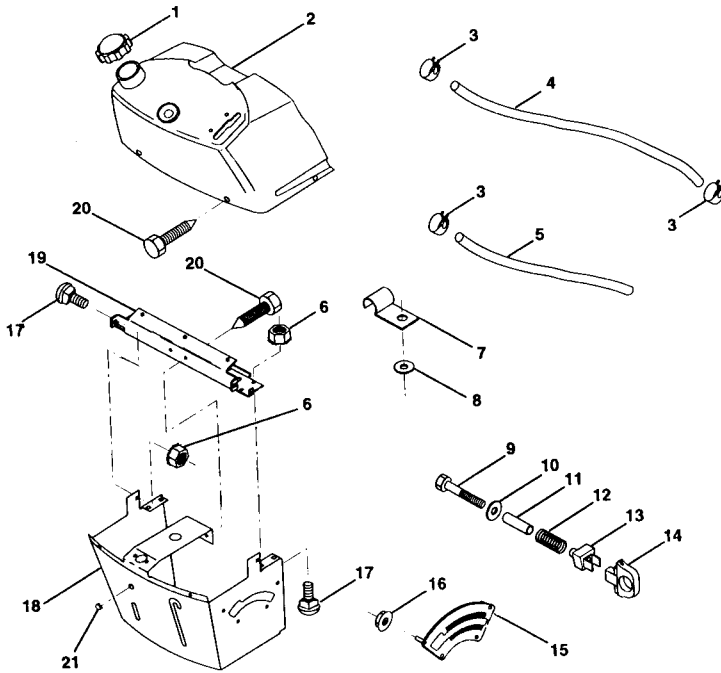

Prod.No: 954 00 12-71
 Engine: B & S 280707-0114-01 Type: 0140
 Transaxle: Peerless 930-009

SPAREPARTS 107 25 06-65

Key No.	Part No.	Description
1	5321246-57	Extension, Spring
2	8736804-00	Nut, Hex, Keps 1/4-20
3	8190914-16	Washer, 9/32 x 7/8 x 16 Ga.
4	8747804-12	Bolt, Hex Fin. 1/4-20 x 3/4 Gr. 5
5	5321266-75	Bolt, Shoulder
6	5321225-49	Bracket, Hood R. H.
7	5321225-48	Bracket, Hood L.H.
8	8174113-10	Screw Sltd. Hex Hd. w/PL Washer
9	8736804-00	Nut Lock w/Insert 1/4-20 UNC
10	5321236-93	Brace, Hood
11	5321253-86	Hood
12	5321401-26	Lens, Plate, Grill
13	5321401-10	Grill
16	5321243-46	Nut, Self Thread, Washer Head 1/4
18	7341163-01	Washer 11/32 x 11/16 x 16 Ga.
19	8100404-00	Washer Lock Ext. 1/4

Key No.	Part No.	Description
1	5321327-34	Cap, Fuel
2	5321383-93	Assembly, Dash & Fuel Tank
3	5321234-87	Clamp, Hose
4	5320002-95	Line, Fuel
5	5320085-48	Line, Fuel
6	8736804-00	Nut, Hex, Keps 1/4-20
7	5320027-51	Clip, Fuel Line
8	7341154-41	Washer 9/32 x 3/4 x 16 Ga.
9	8747604-28	Bolt, Hex, Fin 1/4-20 x 1-3/4
10	8190914-16	Washer 11/32 x 11/16 x 16 Ga.
11	5321212-49	Spacer, Split
12	5320037-20	Spring
13	5321264-50	Clip, Height Adjustment
14	5321261-15	Knob, Height Stop
15	5321220-23	Adjustment, Quadrant Height
16	5321243-46	Nut, Self-Threading 3/16-18
17	8721104-04	Bolt, Carriage 1/4-20 x 1/2 Gr. 5
18	5321307-45	Support Assembly, Dash
19	5321347-44	Brace, Cross
20	8170604-08	Screw, Self-Tapping 1/4-20 x 1/2
21	5321340-14	Plug, Dome