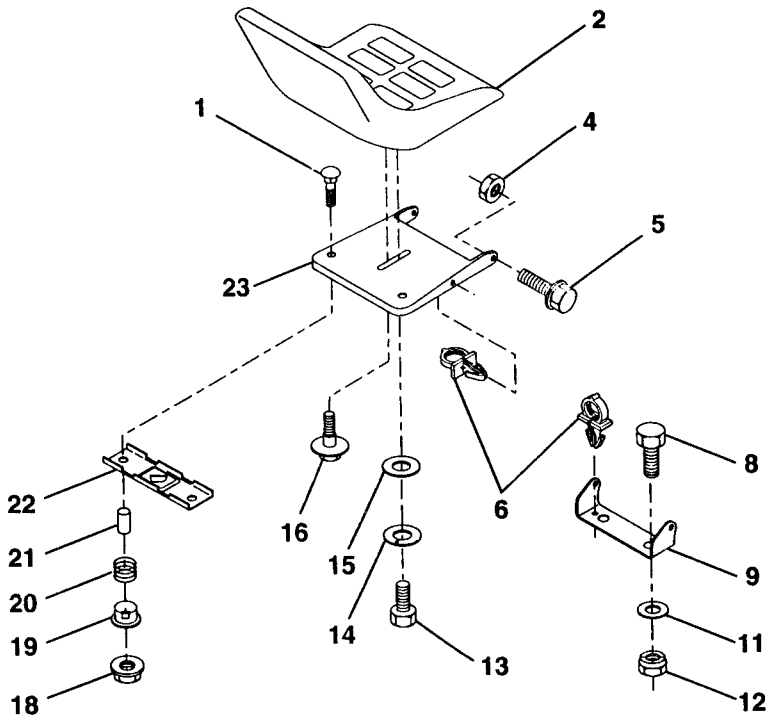

Key No.	Part No.	Description
1	8720504-11	Bolt, Carriage 1/4-20 x 1-1/4
2	5321274-27	Seat
4	8738005-00	Nut, Crownlock 5/16-18
5	8747805-16	Bolt, Shoulder 5/16-18 UNC
6	5321404-07	Clip, Insulated
8	8747806-12	Bolt, Fin Hex 3/8-16 UNC x 3/4
9	5321405-51	Bracket, Pivot Seat
11	7341172-01	Washer 12/32 x 2 x 10 Ga.
12	8736806-00	Nut, Crownlock 3/8-16 UNC
13	8747808-14	Bolt, Fin Hex 1/2-13 UNC x 7/8 Gr. 5
14	8100408-00	Washer, Lock Hvy Helical Spring
15	8191719-12	Washer, 17/32 x 1-3/16 x 12 Ga.
16	5321270-18	Bolt, Shoulder
18	8736804-00	Nut, Hex Large Flange Lock
19	5321212-48	Bushing, Snap
20	5321212-50	Spring, Compression
21	5321343-00	Spacer, Split 28 Id. x .88 Lg.
22	5321212-46	Bracket, Switch, Mounting
23	5321405-52	Pan, Seat