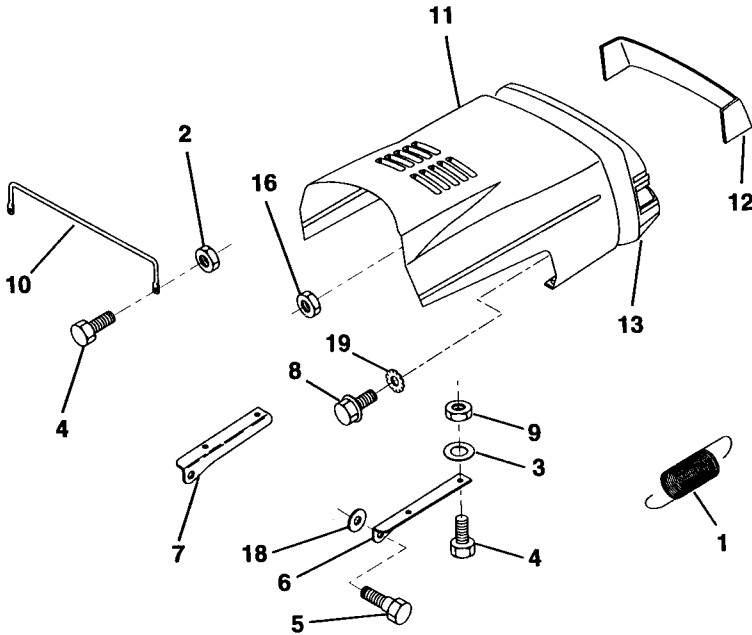

Prod.No: 954 00 12-71
 Engine: B & S 280707-0114-01 Type: 0140
 Transaxle: Peerless 930-009

SPAREPARTS 107 25 06-65

Key No.	Part No.	Description
1	5321246-57	Extension, Spring
2	8736804-00	Nut, Hex, Keps 1/4-20
3	8190914-16	Washer, 9/32 x 7/8 x 16 Ga.
4	8747804-12	Bolt, Hex Fin. 1/4-20 x 3/4 Gr. 5
5	5321266-75	Bolt, Shoulder
6	5321225-49	Bracket, Hood R. H.
7	5321225-48	Bracket, Hood L.H.
8	8174113-10	Screw Sltd. Hex Hd. w/PL Washer
9	8736804-00	Nut Lock w/Insert 1/4-20 UNC
10	5321236-93	Brace, Hood
11	5321253-86	Hood
12	5321401-26	Lens, Plate, Grill
13	5321401-10	Grill
16	5321243-46	Nut, Self Thread, Washer Head 1/4
18	7341163-01	Washer 11/32 x 11/16 x 16 Ga.
19	8100404-00	Washer Lock Ext. 1/4

Key No.	Part No.	Description
1	5321299-65	Case, Battery
2	7341174-41	Washer 13/32 x 1-1/4 x 12 Ga.
3	8747806-12	Screw, Hex Wsh. Thrdrol. 3/8-16 x 3/4
4	5321241-81	Spring, Compression, Seat
5	5321271-15	Plate, Asm. Battery
6	5321095-96	Clamp, Hose
7	5321241-44	Pad, Footrest
8	8747805-12	Screw, Hex Wsh. Thrdrol. 5/16-18 x 3/4
9	5321269-97	Console, Shift Control
10	5321397-83	Bar, Shift Lock
11	5321243-46	Nut, Self-Threading, Washer Head 3/16
12	5321407-84	Assembly, Frame
13	5321092-38	Tube, Battery Drain
14	8736804-00	Nut, Keps 1/4-20 UNC
15	8738005-00	Nut, Crownlock 5/16-18
16	8747805-12	Bolt, Hex Hd. 5/16-18 UNC x 3/4
17	5321278-80	Drawbar
18	5321264-70	Clip, Insulated
19	5321412-66	Fender/Footrest
20	8190914-16	Washer 9/32 x 7/8 x 13 Ga.
25	8747805-16	Screw Hex Wsh. Thdr. 5/16-18 x 1