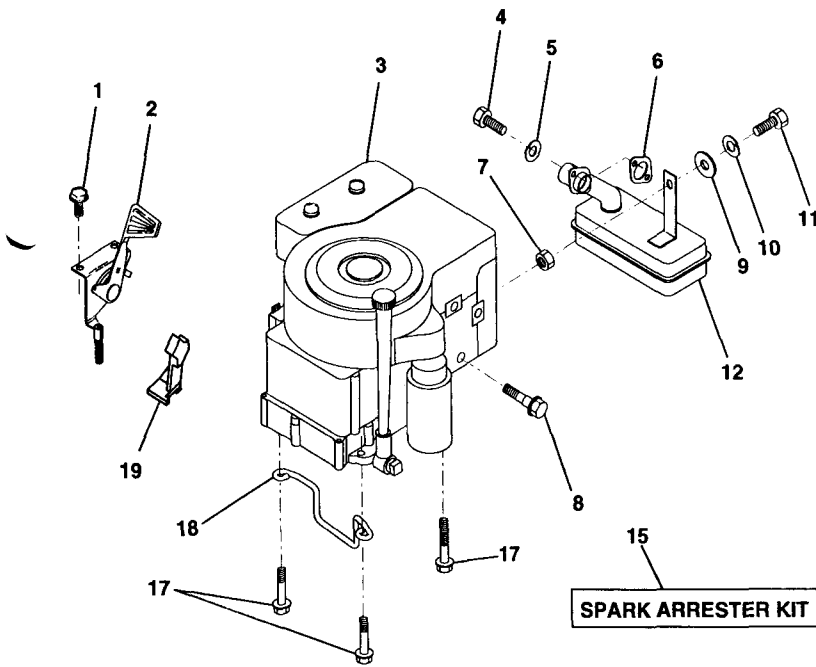

Key No.	Part No.	Description
1	5321325-66	Link, Drag
2	8747808-28	Bolt, Fin Hex 1/2-13 x 1-3/4
5	5321219-26	Gear, Sector
6	5321219-27	Bushing
7	8736808-00	Nut, Heavy Hex Top Lock 1/2-13 UNC
8	5321264-72	Clip, Insulated
9	8736808-00	Nut, Crownlock 3/8-16
10	8760204-12	Pin, Cotter 1/8 x 3/4
11	7341172-01	Washer, 13/32 x 13/16 x 16 Ga.
12	5321268-47	Bushing
13	8747805-12	Bolt, Hex Hd. 5/16-18 UNC x 3/4
14	7341165-41	Washer 11/32 x 7/8 x 16 Ga.
15	8721106-06	Bolt, Carriage 3/8-16 UNC x 3/4
17	5321370-96	Support, Front Axle
20	8736806-00	Nut, Crownlock 3/8-16 UNC
21	8738005-00	Nut, Crownlock 5/16-18

HARDWARE SHOWN LARGER FOR EASIER IDENTIFICATION

Key No.	Part No.	Description
1	5321212-32	Cap, Spindle
2	8120000-29	Ring, Clip
3	5321217-48	Washer 25/32 x 1-5/8 x 16 Ga.
4	5320033-66	Bearing Col. Strg.
5	5321339-88	Axle, Front
6	5320062-66	Bearing, Thrust
7	5321370-62	Spindle, R.H. Asm.
8	5321217-49	Washer 25/32 x 1-1/4 x 16 Ga.
9	8760204-12	Pin, Cotter 1/8 x 3/4
10	7341172-01	Washer 13/32 x 13/16 x 16 Ga.
11	5321268-47	Bushing
12	5321304-65	Rod, Tie
13	5321370-61	Spindle, L.H. Asm.
14	8740110-56	Bolt Hex 5/8-11 UNC x 3-1/2
15	8736810-00	Nut Lock Flange 5/8-11
16	5321104-38	Spacer Bearing
17	5321248-36	Fitting Grease
18	8192720-16	Washer 27/32 x 1-1/4 x 16 Ga.

HARDWARE SHOWN LARGER FOR EASIER IDENTIFICATION

Key No.	Part No.	Description
1	8710604-08	Screw, Hex Thd. Cut 1/4-20 x 1/2
2	5321330-25	Control, Throttle
3		Engine, B&S 28C707
4	8710705-12	Bolt, Hex Head Phillips
5	8100405-00	Washer, Lock Heavy Helical Spring 5/16
6	5321255-93	Gasket, Exhaust
7	8732205-00	Nut, Fin Hex 5/16-18
8	5321210-94	Bolt, Shoulder 5/16
9	7341154-41	Washer 5/16 x 3/4 x 16 Ga.
10	8100404-00	Washer, Lock Hvy. Helical 1/4
11	8747804-16	Bolt, Fin Hex 1/4-20 x 1
12	5321374-37	Muffler
15	5321371-80	Arrester, Spark (Optional equipment)
17	8177806-24	Screw, Hex Wsh Hd Thdrol 3/8-16 x 1-1/2
18	5321266-36	Keeper, Ground Drive Belt
19	5321279-51	Stop, Throttle