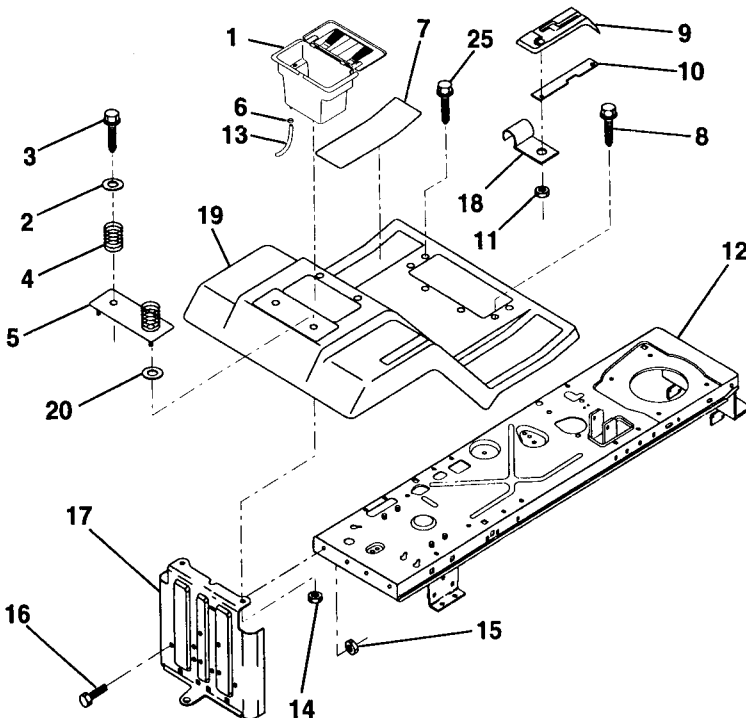

Prod.No: 954 00 12-71
 Engine: B & S 280707-0114-01 Type: 0140
 Transaxle: Peerless 930-009

SPAREPARTS 107 25 06-65

Key No.	Part No.	Description
1	5321246-57	Extension, Spring
2	8736804-00	Nut, Hex, Keps 1/4-20
3	8190914-16	Washer, 9/32 x 7/8 x 16 Ga.
4	8747804-12	Bolt, Hex Fin. 1/4-20 x 3/4 Gr. 5
5	5321266-75	Bolt, Shoulder
6	5321225-49	Bracket, Hood R. H.
7	5321225-48	Bracket, Hood L.H.
8	8174113-10	Screw Sltd. Hex Hd. w/PL Washer
9	8736804-00	Nut Lock w/Insert 1/4-20 UNC
10	5321236-93	Brace, Hood
11	5321253-86	Hood
12	5321401-26	Lens, Plate, Grill
13	5321401-10	Grill
16	5321243-46	Nut, Self Thread, Washer Head 1/4
18	7341163-01	Washer 11/32 x 11/16 x 16 Ga.
19	8100404-00	Washer Lock Ext. 1/4

Key No.	Part No.	Description
1	5321299-65	Case, Battery
2	7341174-41	Washer 13/32 x 1-1/4 x 12 Ga.
3	8747806-12	Screw, Hex Wsh. Thrdrol. 3/8-16 x 3/4
4	5321241-81	Spring, Compression, Seat
5	5321271-15	Plate, Asm. Battery
6	5321095-96	Clamp, Hose
7	5321241-44	Pad, Footrest
8	8747805-12	Screw, Hex Wsh. Thrdrol. 5/16-18 x 3/4
9	5321269-97	Console, Shift Control
10	5321397-83	Bar, Shift Lock
11	5321243-46	Nut, Self-Threading, Washer Head 3/16
12	5321407-84	Assembly, Frame
13	5321092-38	Tube, Battery Drain
14	8736804-00	Nut, Keps 1/4-20 UNC
15	8738005-00	Nut, Crownlock 5/16-18
16	8747805-12	Bolt, Hex Hd. 5/16-18 UNC x 3/4
17	5321278-80	Drawbar
18	5321264-70	Clip, Insulated
19	5321412-66	Fender/Footrest
20	8190914-16	Washer 9/32 x 7/8 x 13 Ga.
25	8747805-16	Screw Hex Wsh. Thdr. 5/16-18 x 1