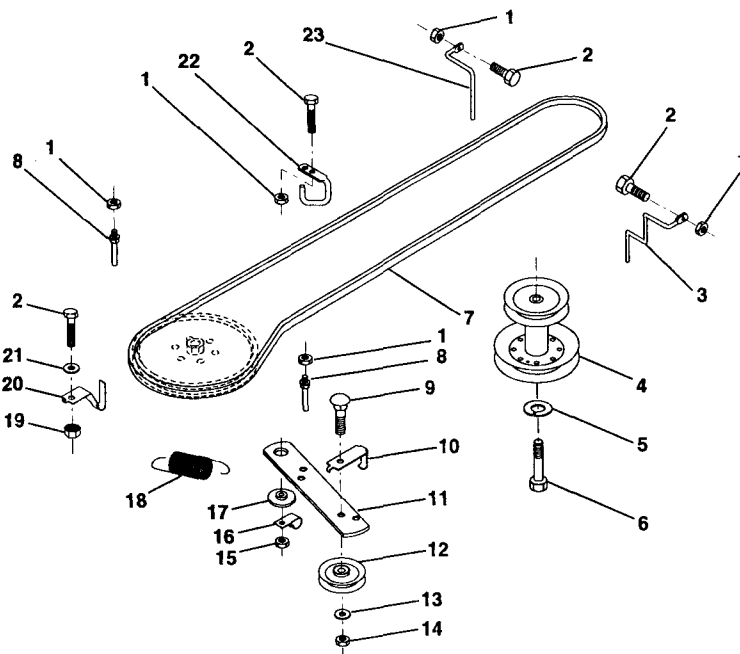

Key No.	Part No.	Description
1	5321325-66	Link, Drag
2	8747808-28	Bolt, Fin Hex 1/2-13 x 1-3/4
5	5321219-26	Gear, Sector
6	5321219-27	Bushing
7	8736808-00	Nut, Heavy Hex Top Lock 1/2-13 UNC
8	5321264-72	Clip, Insulated
9	8736808-00	Nut, Crownlock 3/8-16
10	8760204-12	Pin, Cotter 1/8 x 3/4
11	7341172-01	Washer, 13/32 x 13/16 x 16 Ga.
12	5321268-47	Bushing
13	8747805-12	Bolt, Hex Hd. 5/16-18 UNC x 3/4
14	7341165-41	Washer 11/32 x 7/8 x 16 Ga.
15	8721106-06	Bolt, Carriage 3/8-16 UNC x 3/4
17	5321370-96	Support, Front Axle
20	8736806-00	Nut, Crownlock 3/8-16 UNC
21	8738005-00	Nut, Crownlock 5/16-18

HARDWARE SHOWN LARGER FOR EASIER IDENTIFICATION

Key No.	Part No.	Description
1	5321212-32	Cap, Spindle
2	8120000-29	Ring, Clip
3	5321217-48	Washer 25/32 x 1-5/8 x 16 Ga.
4	5320033-66	Bearing Col. Strg.
5	5321339-88	Axle, Front
6	5320062-66	Bearing, Thrust
7	5321370-62	Spindle, R.H. Asm.
8	5321217-49	Washer 25/32 x 1-1/4 x 16 Ga.
9	8760204-12	Pin, Cotter 1/8 x 3/4
10	7341172-01	Washer 13/32 x 13/16 x 16 Ga.
11	5321268-47	Bushing
12	5321304-65	Rod, Tie
13	5321370-61	Spindle, L.H. Asm.
14	8740110-56	Bolt Hex 5/8-11 UNC x 3-1/2
15	8736810-00	Nut Lock Flange 5/8-11
16	5321104-38	Spacer Bearing
17	5321248-36	Fitting Grease
18	8192720-16	Washer 27/32 x 1-1/4 x 16 Ga.

HARDWARE SHOWN LARGER FOR EASIER IDENTIFICATION

Key No.	Part No.	Description
1	8710604-08	Screw, Hex Thd. Cut 1/4-20 x 1/2
2	5321330-25	Control, Throttle
3		Engine, B&S 28C707
4	8710705-12	Bolt, Hex Head Phillips
5	8100405-00	Washer, Lock Heavy Helical Spring 5/16
6	5321255-93	Gasket, Exhaust
7	8732205-00	Nut, Fin Hex 5/16-18
8	5321210-94	Bolt, Shoulder 5/16
9	7341154-41	Washer 5/16 x 3/4 x 16 Ga.
10	8100404-00	Washer, Lock Hvy. Helical 1/4
11	8747804-16	Bolt, Fin Hex 1/4-20 x 1
12	5321374-37	Muffler
15	5321371-80	Arrester, Spark (Optional equipment)
17	8177806-24	Screw, Hex Wsh Hd Thdrol 3/8-16 x 1-1/2
18	5321266-36	Keeper, Ground Drive Belt
19	5321279-51	Stop, Throttle