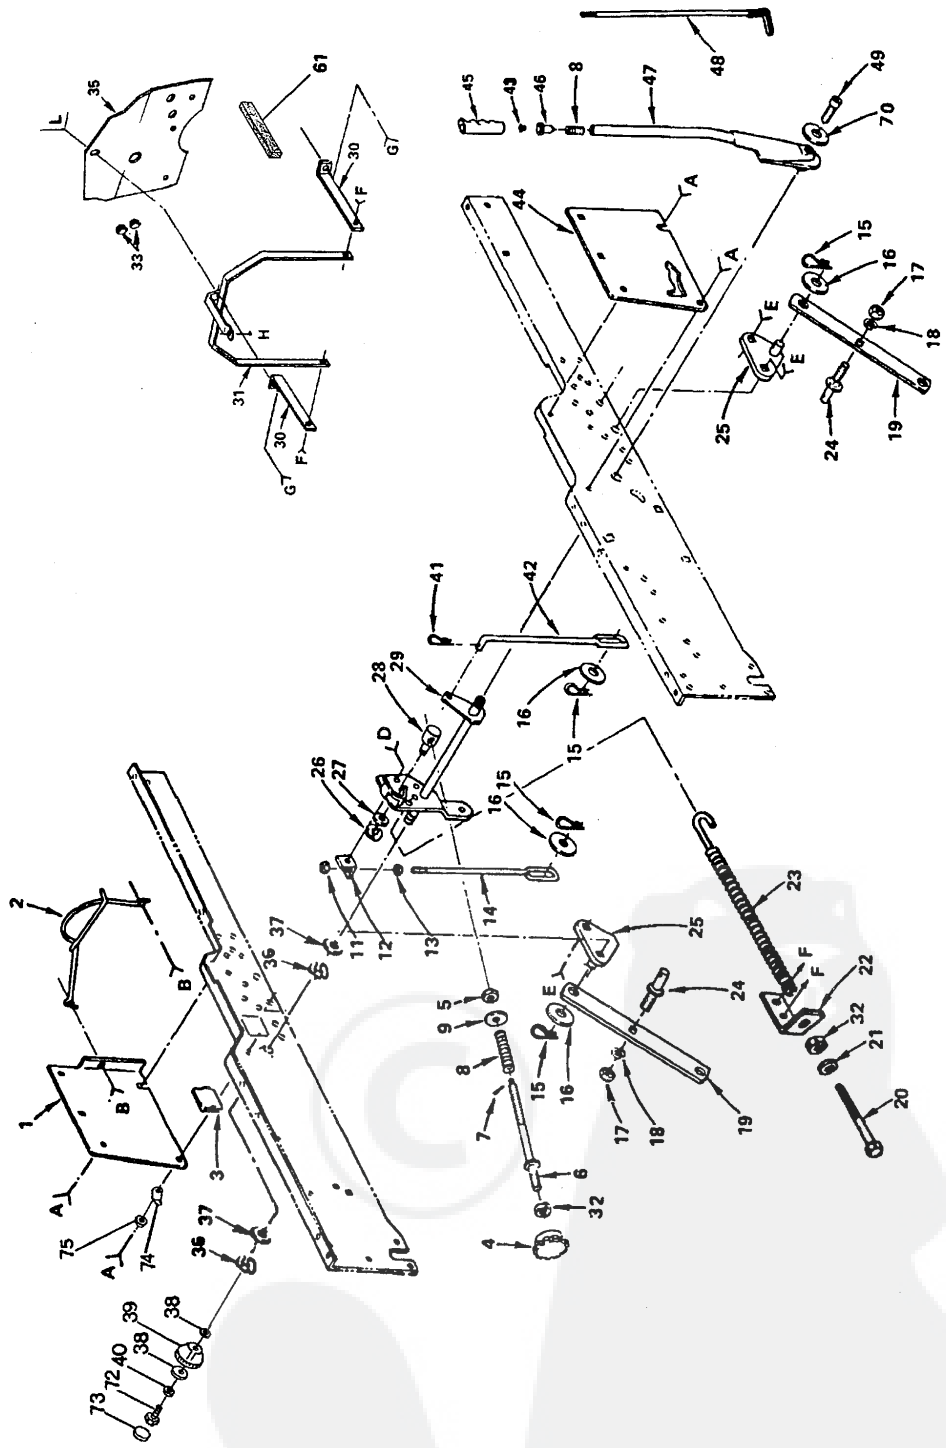

REPAIR PARTS

18 H.P. GARDEN TRACTOR - MODEL NUMBER YE1850E

LIFT ASSEMBLY

REPAIR PARTS

18 H.P. GARDEN TRACTOR - MODEL NUMBER YE1850E

LIFT ASSEMBLY

KEY NO.	PART NO.	DESCRIPTION	KEY NO.	PART NO.	DESCRIPTION
1	121044X	Panel, Side, L.H.	37	19292016	Washer 29/32 x 1-1/4 x 16 Ga.
2	126651X	Guard Assembly, Belt, Engine	38	19112410	Washer 11/32 x 1-1/2 x 10 Ga.
3	121794X	Cover, Access	39	123934X	Scale, Height Indicator
4	100734K	Knob, Infinite	40	10040500	Washer, Lock
5	110807X	Nut, Special	41	4939M	Retainer, Spring
6	110811X	Rod, Adjust, Lift	42	105503X	Link, Lift, R.H.
7	76020308	Pin, Cotter 3/32 x 1/2	43	124526X	Button, Plunger
8	2876H	Spring	44	121043X	Panel, Side, R.H.
9	19131016	Washer 13/32 x 5/8 x 16 Ga.	45	109413X	Grip, Handle
10	73680600	Nut, Crownlock, 3/8-16	46	122364X	Plunger, Lever, Lift
11	73800600	Locknut, Hex w/ Washer, 3/8-16	47	121002X	Lever Assembly, - Lift
12	7594J	Bracket, Lift, L.H.	48	121006X	Rod Assembly, - Lever
13	73220600	Nut, Hex 3/8-16	49	74780624	Bolt, Hex 3/8-16 x 1-1/2
14	7596J	Link, Lift, L.H.	50	73680400	Nut, Crownlock 1/4-20
15	9135R	Retainer, Spring	51	17490608	Screw, Hex Washer Thd. 3/8 -16 x 1/2
16	19171616	Washer 17/32 x 1 x 16 Ga.	52	72140508	Bolt - Carriage, 5/16-18 x 1
17	73220800	Nut, Hex 1/2-13	53	19111610	Washer 11/32 x 1 x 10 Ga.
18	10040800	Washer, Lock 1/2	54	73680500	Nut, Crownlock, 5/16-18
19	105429X	Arm, Suspension	55	7901J	Bolt, Shoulder
20	5328J	Bolt, Adjust, Spring, Assist	56	73900400	Nut, Hex Flange 1/4-20
21	19131316	Washer 13/32 x 13/16 x 16 Ga.	57	72140606	Bolt, Carriage 3/8-16 x 3/4
22	5329J	Bracket, Spring, Assist	58	73930600	Nut, Centerlock 3/8-16
23	674A247	Spring Assembly, Assist, Lift	59	74760616	Bolt, Hex 3/8-16 x 1
24	105413X	Stud, Pivot Center	60	74780408	Bolt, Hex 1/4-20 x 1/2
25	105501X	Bracket, Suspension	61	109458X	Strip, Foam
26	12000037	Klip Ring	62	10090400	Washer, Lock 1/4
27	19151216	Washer 15/32 x 3/4 x 16 Ga.	63	73220400	Nut, Hex 1/4-20
28	110810X	Trunnion, Stop Depth	68	74760512	Bolt, Hex 5/16-18 x 3/4
29	124217X	Shaft, Lift	69	19111216	Washer, 11/32 x 3/4 x 16 Ga.
30	110903X	Bracket, Shield, Heat, Side	70	10040600	Washer, Lock 3/8
31	128141	Support Assembly, Dash	71	19091216	Washer, 9/32 x 3/4 x 16 Ga.
32	73350600	Nut-Hex Jam 3/8-16	72	74780516	Bolt, Hex 5/16-18 x 1
33	110436X	Grommet	73	123935X	Hole, Plug
34	122085X	Base-Shield, Heat	74	123933X394	Pointer, Height Indicator
35	12000022	Klip, E	75	120529X	Washer, Nylon