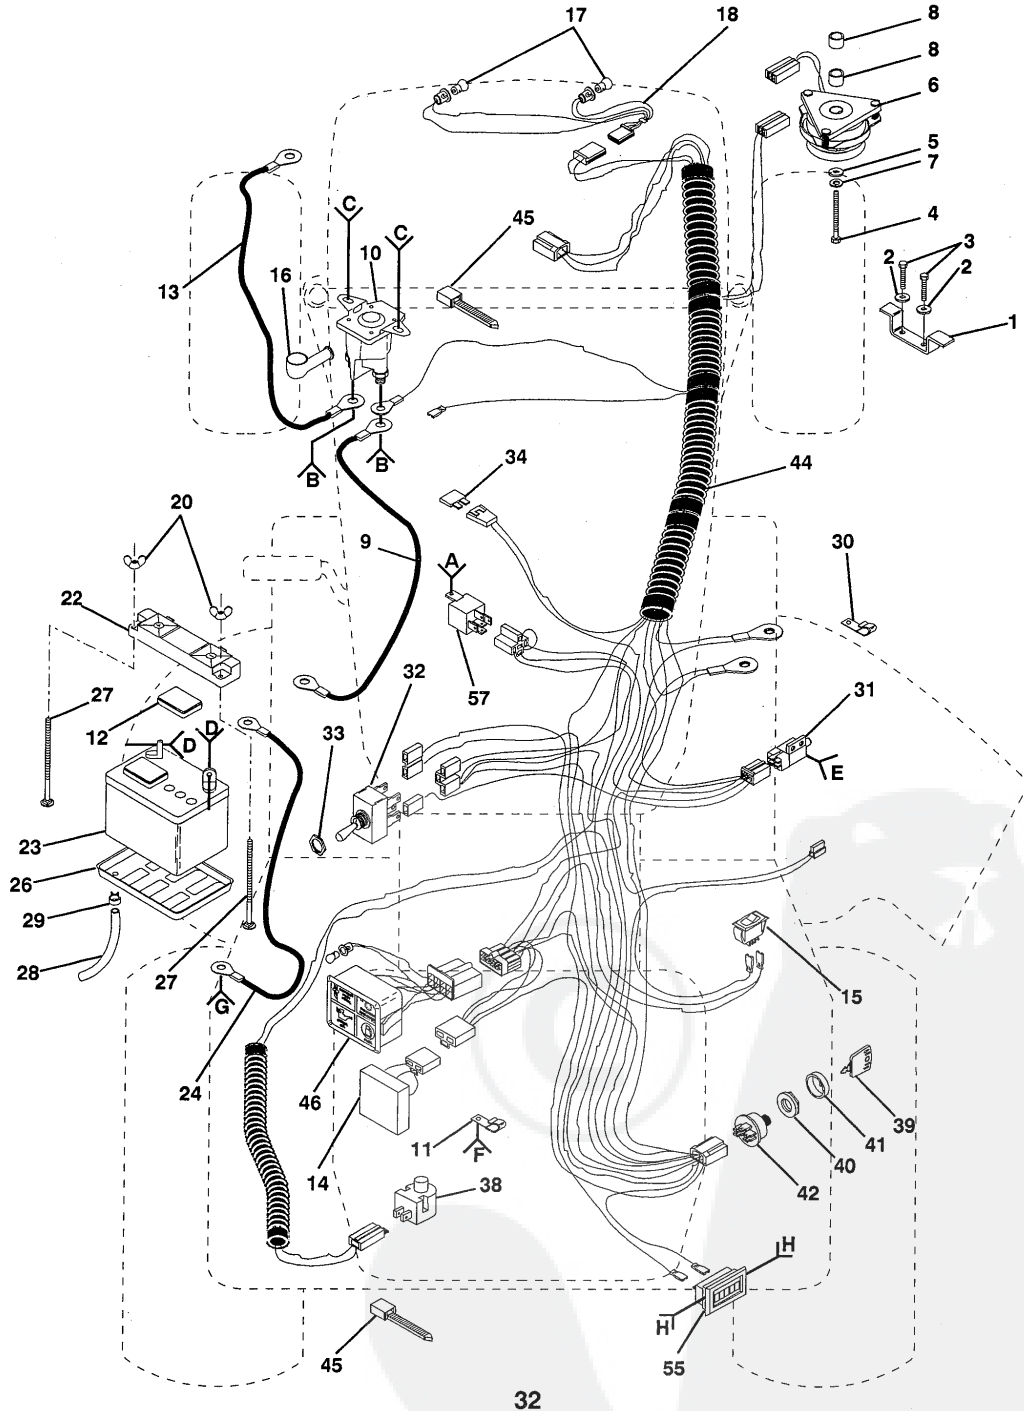

REPAIR PARTS

18 H.P. GARDEN TRACTOR - MODEL NUMBER YE1850E

ELECTRICAL

REPAIR PARTS

18 H.P. GARDEN TRACTOR - MODEL NUMBER YE1850E

ELECTRICAL

KEY NO.	PART NO.	DESCRIPTION	KEY NO.	PART NO.	DESCRIPTION
1	110882X	Stop, Clutch	38	121305X	Switch, Seat
2	10040600	Washer, Lock, 3/8	39	122147X	Key
3	74780612	Bolt Hex 3/8-16 x 3/4	40	124211X	Nut, Ignition
4	71130724	Bolt Hex 7/16-20 x 1 - 1/2 GR8	41	123620X	Cover, Switch Key
5	126197X	Washer	42	4406R	Switch, Ignition
6	109550X	Clutch, Electric	43	74641008	Screw, Slot Pan HD #10-32x1/2
7	10040700	Washer, Lock 7/16	44	132643	Harness, Ignition
8	106367X	Spacer, Clutch	45	7192J	Cable Tie
9	4206J	Cable, Battery	46	109555X	Light Package
10	109081X	Solenoid	47	10090400	Lock Washer 1/4
11	4171R	Clip, Insulated	48	73350400	Nut, Hex Jam 1/4-20
12	121264X	Battery Caps	49	17190408	Screw, Hex Washer Hd. Cutting 1/4-20 x 1/2
13	129458	Cable, Starter	50	74760412	* Bolt, Hex Hd. 1/4 - 20 x 3/4
14	127385X	Sensor, Low Voltage	51	19091016	Washer 9/32 x 5/8 x 16 Ga.
15	110712X	Switch, Light	52	10040400	* Washer, Lock 1/4
16	719J	Cover, Terminal	53	73220400	* Nut, Hex 1/4-20
17	7662J	Bulb, Light	54	71031008	Screw, Hex Washer Hd. #10-32 x 1 - 1/2
18	127441X	Harness, Light Socket	55	110940X	Meter, Hour
20	123198X	Nut Wing 1/4 - 20	56	17011008	Screw, #10-24 x 1/2
22	102476X	Guard, Terminal	57	109748X	Assembly, Relay
23	121537X	Battery	59	11050600	Washer, Lock, Ext. Tooth 3/8
24	4207J	Cable Ground			
26	7603J	Tray, Battery			
27	72240460	Bolt, Carriage 1/4- 20 x 7- 1/2			
28	100541K	Tube, Plastic			
29	109596X	Clamp, Hose			
30	100207K	Clip			
31	109553X	Switch, Interlock			
32	126018X	Switch, P.T.O.			
33	4022J	Nut, Hex			
34	108824X	Fuse, 30 Amp			
35	73951000	Nut, Keps #10- 32			

* STANDARD HARDWARE -- PURCHASE LOCALLY
NOTE: All component dimensions given in U.S. inches
1 inch = 25.4 mm.