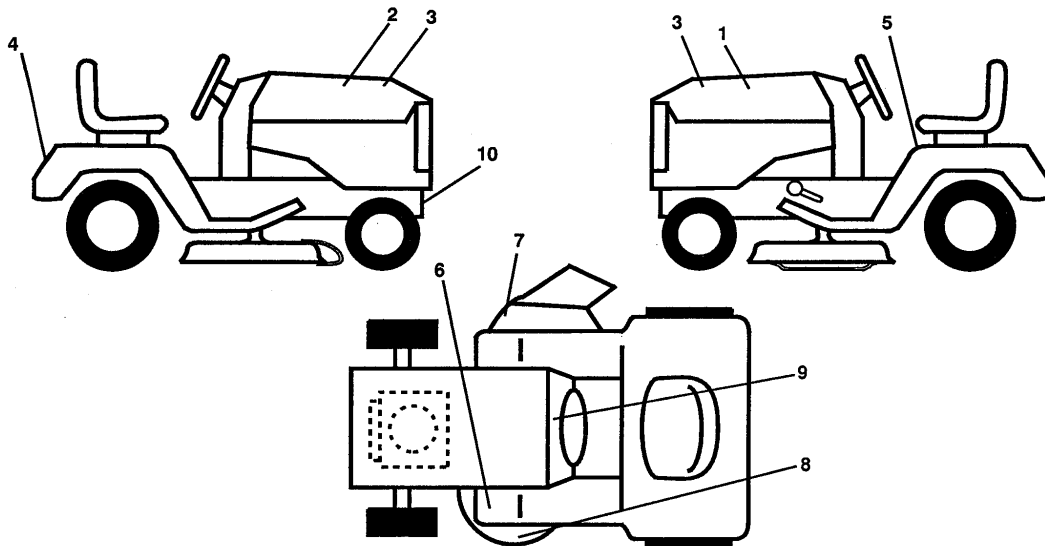

OWNER'S MANUAL

MODEL NUMBER YE1850E - 92

18.0 HORSEPOWER
50" MOWER
6 SPEED
GARDEN TRACTOR

- Assembly
 - Operation
 - Maintenance
 - Service and Adjustment
 - Repair Parts

Yard Pro

18 HP 50" RIDING GARDEN TRACTOR - MODEL NUMBER YE1850E

SCHEMATIC

REPAIR PARTS

18 H.P. GARDEN TRACTOR - MODEL NUMBER YE1850E

DECAL

KEY NO.	PART NO.	DESCRIPTION	KEY NO.	PART NO.	DESCRIPTION
1	123965X	Decal, Hood Stripe, L.H.	8	109820X	Decal, Rotating Blades
2	123966X	Decal, Hood Stripe, R.H.	9	108813X	Decal, Instruction/Operating
3	124053X	Decal, Side Panel	10	123246X	Decal, Belt, Adj., Pro
4	123964X	Decal, Fender	--	132015	Manual, Owner's (English)
5	120822X	Decal, Caution	--	132016	Manual, Owner's (French)
6	101892X	Decal, Clutch/Brake	--	101539X	Sheet, Instruction, Tractor, Slope 15° (English)
7	121349X	Decal, Danger, Deflector	--	101572X	Sheet, Instruction, Tractor, 15°, Slope (French)

NOTE: All component dimensions given in U.S. inches
1 inch = 25.4 mm.

REPAIR PARTS

18 H.P. GARDEN TRACTOR - MODEL NUMBER YE1850E

LIFT ASSEMBLY

REPAIR PARTS

18 H.P. GARDEN TRACTOR - MODEL NUMBER YE1850E

LIFT ASSEMBLY

NOTE: All component dimensions given in U.S. inches 1 inch = 25.4 mm.

REPAIR PARTS

18 H.P. GARDEN TRACTOR - MODEL NUMBER YE1850E

TRANSAXLE

REPAIR PARTS

18 H.P. GARDEN TRACTOR - MODEL NUMBER YE1850E

TRANSAXLE