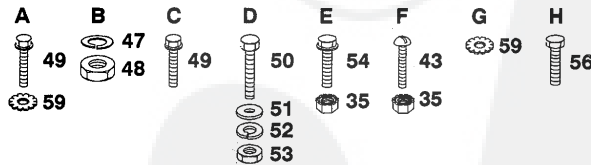

REPAIR PARTS

18 H.P. GARDEN TRACTOR - MODEL NUMBER YE1850E

ELECTRICAL

REPAIR PARTS

18 H.P. GARDEN TRACTOR - MODEL NUMBER YE1850E

ELECTRICAL

KEY NO.	PART NO.	DESCRIPTION	KEY NO.	PART NO.	DESCRIPTION
1	110882X	Stop, Clutch	38	121305X	Switch, Seat
2	10040600	Washer, Lock, 3/8	39	122147X	Key
3	74780612	Bolt Hex 3/8-16 x 3/4	40	124211X	Nut, Ignition
4	71130724	Bolt Hex 7/16-20 x 1 - 1/2 GR8	41	123620X	Cover, Switch Key
5	126197X	Washer	42	4406R	Switch, Ignition
6	109550X	Clutch, Electric	43	74641008	Screw, Slot Pan HD #10-32x1/2
7	10040700	Washer, Lock 7/16	44	132643	Harness, Ignition
8	106367X	Spacer, Clutch	45	7192J	Cable Tie
9	4206J	Cable, Battery	46	109555X	Light Package
10	109081X	Solenoid	47	10090400	Lock Washer 1/4
11	4171R	Clip, Insulated	48	73350400	Nut, Hex Jam 1/4-20
12	121264X	Battery Caps	49	17190408	Screw, Hex Washer Hd. Cutting 1/4-20 x 1/2
13	129458	Cable, Starter	50	74760412	* Bolt, Hex Hd. 1/4 - 20 x 3/4
14	127385X	Sensor, Low Voltage	51	19091016	Washer 9/32 x 5/8 x 16 Ga.
15	110712X	Switch, Light	52	10040400	* Washer, Lock 1/4
16	719J	Cover, Terminal	53	73220400	* Nut, Hex 1/4-20
17	7662J	Bulb, Light	54	71031008	Screw, Hex Washer Hd. #10-32 x 1 - 1/2
18	127441X	Harness, Light Socket	55	110940X	Meter, Hour
20	123198X	Nut Wing 1/4 - 20	56	17011008	Screw, #10-24 x 1/2
22	102476X	Guard, Terminal	57	109748X	Assembly, Relay
23	121537X	Battery	59	11050600	Washer, Lock, Ext. Tooth 3/8
24	4207J	Cable Ground			
26	7603J	Tray, Battery			
27	72240460	Bolt, Carriage 1/4- 20 x 7- 1/2			
28	100541K	Tube, Plastic			
29	109596X	Clamp, Hose			
30	100207K	Clip			
31	109553X	Switch, Interlock			
32	126018X	Switch, P.T.O.			
33	4022J	Nut, Hex			
34	108824X	Fuse, 30 Amp			
35	73951000	Nut, Keps #10- 32			

* STANDARD HARDWARE -- PURCHASE LOCALLY
 NOTE: All component dimensions given in U.S. inches
 1 inch = 25.4 mm.

REPAIR PARTS

18 H.P. GARDEN TRACTOR - MODEL NUMBER YE1850E

FRAME, FENDER AND DRAW BAR

REPAIR PARTS