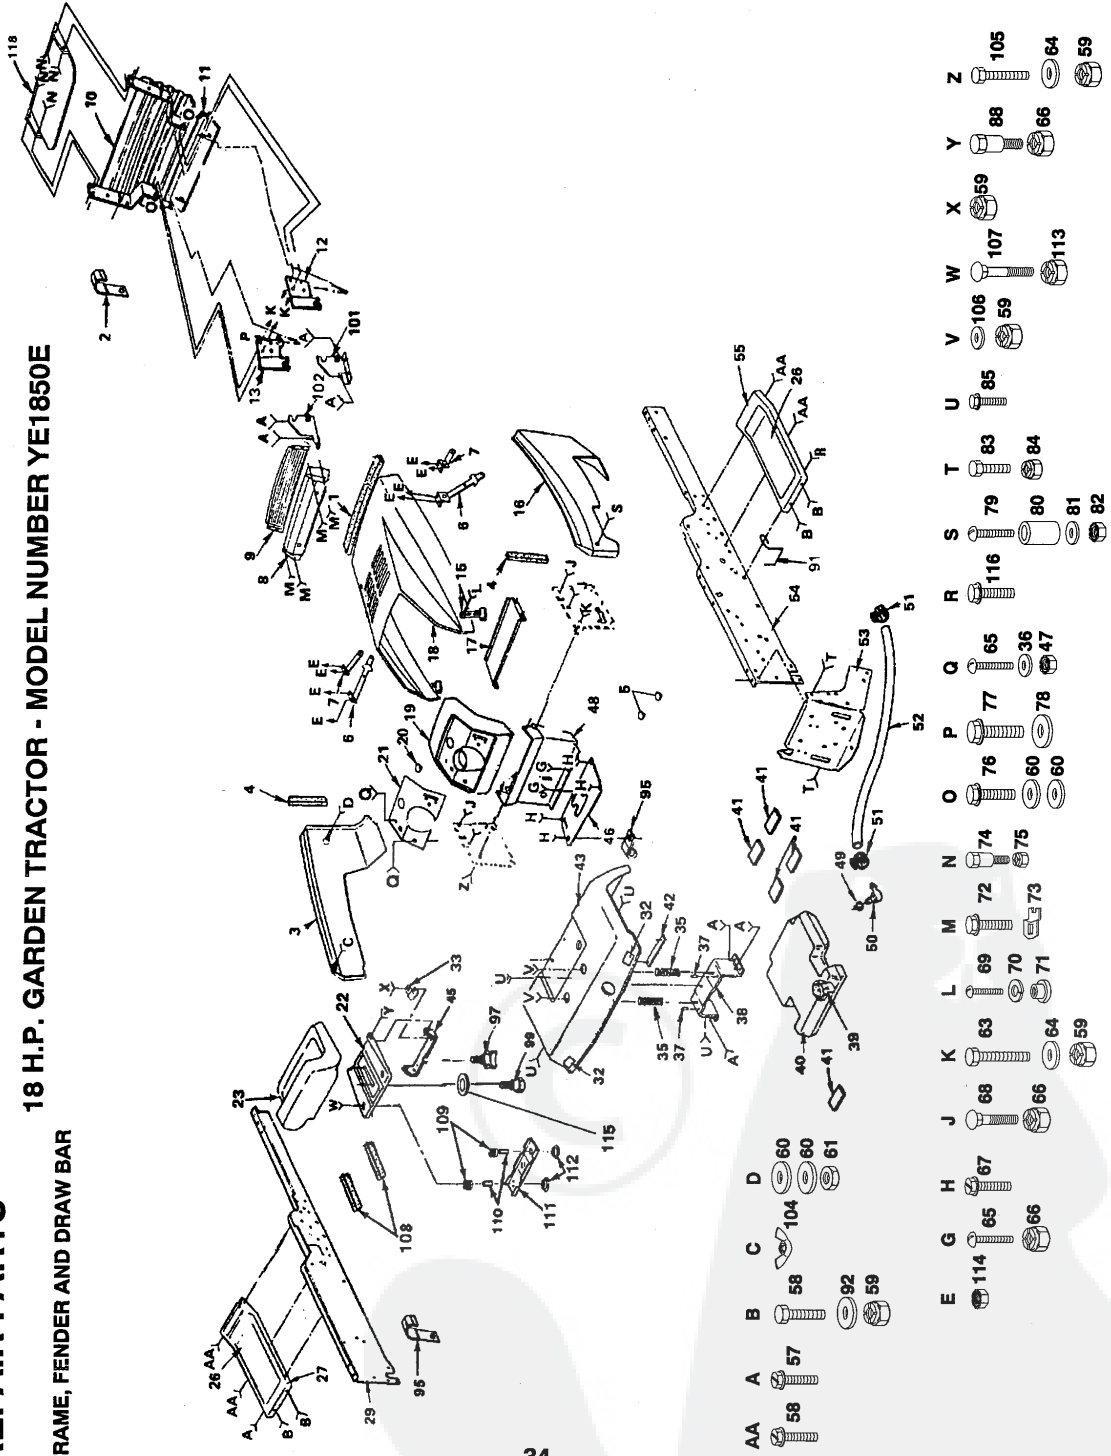

REPAIR PARTS

18 H.P. GARDEN TRACTOR - MODEL NUMBER YE1850E

FRAME, FENDER AND DRAW BAR

REPAIR PARTS

18 H.P. GARDEN TRACTOR - MODEL NUMBER YE1850E

FRAME, FENDER AND DRAW BAR

KEY PART NO.	DESCRIPTION	KEY PART NO.	DESCRIPTION	KEY PART NO.	DESCRIPTION	KEY PART NO.	DESCRIPTION
1	109458X Strip, Foam	48	104608X Dash Assembly	82	73731000 Nut, Keys #10-24		
2	128146 Clip, Insulated	49	3645J Bushing	83	74760716 Bolt, Hex 7/16-14 x 1		
3	121888X394 Panel, Side, L.H.	50	8710J Stem, Tank Fuel	84	73680700 Nut, Crownlock 7/16-14		
4	106088X Strip, Foam	51	123487X Clamp, Hose	85	17490608 Screw, Hex Washer Thread Rolling 3/8 x 16 x 1/2		
5	124238X Cap, Spring	52	7834R Fuel Line				
6	106784X Strap Ass., Hinge,	53	7982J Drawbar	88	105529X Bolt, Shoulder		
7	104618X Strap Ass., Hinge,	54	110892X Rail, Frame, RH	91	105500X Retainer, Belt, Lower Washer		
8	124392X417 Front	55	105464X423 Screw, Hex Washer Thread Rolling 3/8-16 x 3/4	92	19131312 13/32 x 13/16 x 17 Ga.		
9	106395X Bezel Assembly	57	17490612 Bolt, Hex 3/8-16 x 3/4				
10	122100X Lens	58	74760612 Lock, Crownlock 3/8-16	95	4171R Knob		
11	105419X423 Strap, Grill	59	73680600 Washer 9/32 x 3/4 x 16 Ga	97	120068X Bolt, Shoulder 5/16-18		
12	110854X Support, Grill, R.H.	60	19091216 Nut, Hex 1/4-20	99	127018X Bracket Ass'y Pivot Frame R.H.		
13	110855X Support, Grill, L.H.	61	73220400 Bolt, Hex 3/8-16 x 1	101	110853X Bracket Ass'y Pivot Frame L.H.		
15	109808X Latch, Hood	63	74760616 Washer 13/32 x 13/16 x 16 Ga.	102	110852X Nut, Wing 1/4-20		
16	121887X394 Panel, Side, RH.	64	19131316 Screw, Mach. Cr Thd. 5/16-18 x 3/4	104	123198X Bolt, Hex, 3/8-16 x 1-1/4		
17	7985J Support, Battery	65	74180512 Nut, Crownlock 5/16-18	105	74760620 Washer, 13/32 x 1 x 14 Ga.		
18	121886X394 Hood	66	73680500 Thd Cutting 1/4-20 x 1/2	106	19131614 Bolt, Carriage, 1/4-20 x 1-1/4		
19	124252X Dashboard	67	17720408 Bolt, Carriage 5/16-18 x 3/4	107	72050411 Strip, Foam		
20	8022J Plug, Dash	68	72140506 Screw, Cr. Pan. Mach. # 10-24 x 1/2	108	121251X Spring, Compression		
21	123952X010 Dashplate	69	74191008 Washer, Lock No. 10	109	123740X Spacer, Split		
22	124294X Pan, Seat	70	10071000 Nut, Weld	110	121249X Bracket, Switch		
23	127429X Seat	71	2029J Screw, Hex Washer Hd Tap #10-16 x 5/8 Type AB	111	121246X Nut, Flange Lock 1/4-20		
26	108256X Pad, Footrest	72	17211010 "J" Fastener	112	121248X Nut, Hex, 1/4-20		
27	105465X423 Footrest, L.H.	73	104755X Bolt, Shoulder 1/4-20	113	123976X Washer 17/32 x 1-3/16 x 12 Ga.		
29	110893X Rail, Frame, L.H.	74	123481X Nut, Crownlock 1/4-20	114	73510400 Screw, Thd rol 3/8 - 16 x 1		
32	106202X Reflector, Taillight	75	73680400 Roll 1/4-20 x 3/4 Type T	115	19171912 Washer 9/32 x 5/8 x 16 Ga.		
33	2751R Clip, Insulated	76	17190412 Screw, Hex Washer Hd. Thd. Roll 5/16-18 x 3/4 Type T				
35	124181X Spring, Compression	77	17490512 Washer 11/32 x 3/4 x 12 Ga.				
36	19111116 Washer,						
37	105531X Nut, Push	78	19111212 Screw, Mach Cr. Pan # 10-24 x 1, 1/4				
38	105509X Bracket, Fender	79	74981020 Spacer, Split #10 x 3/4				
39	123549X Cap, Fuel	80	7206J Washer 7/32 x 1/2 x 18 Ga.				
40	106020X Tank, Fuel						
41	106082X Pad, Spacer						
42	105511X Strap, Fender						
43	121642X423 Fender						
45	126656X Bracket, Pivot, Seat Cover, Shift Gate						
46	106042X016 Nut, Keys 5/16 - 18						
47	73510500						

* STANDARD HARDWARE -- PURCHASE LOCALLY
NOTE: All component dimensions given in U.S. inches 1 inch = 25.4 mm.