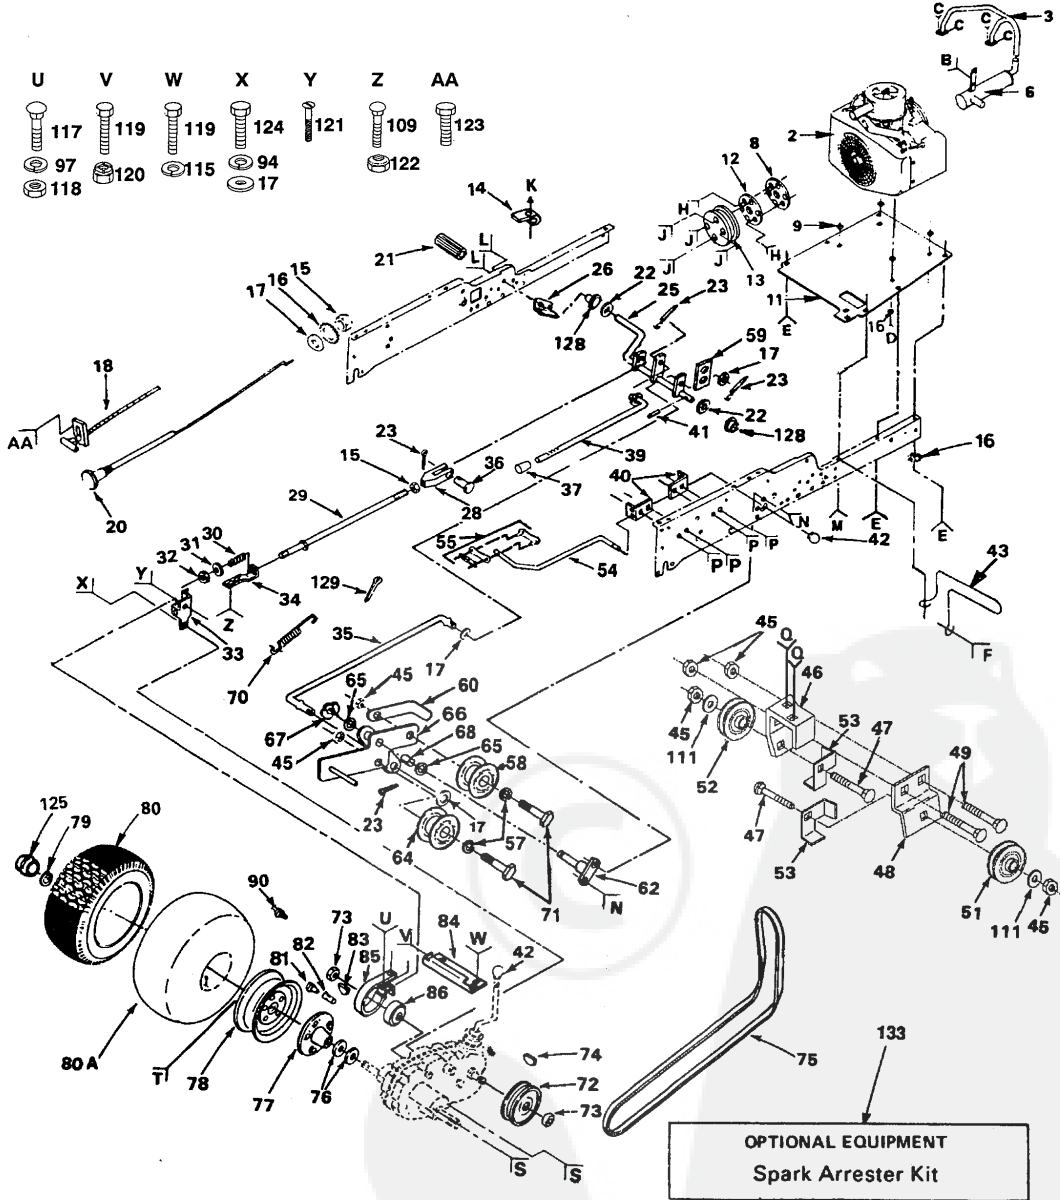

REPAIR PARTS

18 H.P. GARDEN TRACTOR - MODEL NUMBER YE1850E

GROUND DRIVE

B	C	D	E	F	H	J	K	L	M	N	P	Q	S	T

U	V	W	X	Y	Z	AA

REPAIR PARTS

18 H.P. GARDEN TRACTOR - MODEL NUMBER YE1850EX

GROUND DRIVE

KEY NO.	PART NO.	DESCRIPTION	KEY NO.	PART NO.	DESCRIPTION
2	129274	Engine , Model Kohler	70	121357X	Spring, Extension
3	110891X	Tube Assembly - Exhaust	71	74760628	Bolt, Hex 3/8-16 x 1-3/4
4	74780624	Bolt, Hex 3/8-16 x 1-1/2	72	120332X	Pulley, Transaxle
6	129635	Muffler, Exhaust	73	9204H	Locknut, 1/2-20
8	110947X	Chaff Guard	74	9858M1	Key, Woodruff 3/16 x 5/8
9	110869X	Spacer	75	110883X	V-Belt
10	19091212	Washer 9/32 x 3/4 x 12 Ga.	76	7563R	Washer, Thrust, Axle
11	110867X	Base, Engine	77	634A692	Bushing Assembly and Wheel Hub
12	104577X	Adapter	78	106277X361	Rim Assy. Rear
13	121355X	Pulley, Engine	79	12000034	Klip, Ring
14	5304J	Actuator, Switch, Interlock	80	105588X	Tire, Rear
15	73610600	Nut - Hex, 3/8-24	80A	7154J	Tube, Rear (optional, Service Item only)
16	11050600	Washer, Lock Ext. Tooth, 3/8	81	59192	Cap, Valve
17	19131316	Washer, 13/32 x 13/16 x 16 Ga.	82	65139	Stem, Valve
18	132746	Control, Throttle	83	2228M	Key, Woodruff No. 9(3/16 x 3/4)
20	132780	Control, Choke	84	120404X	Bracket, Support, Transaxle
21	8883R	Cover, Pedal	85	101122M	Band, Brake
22	121749X	Washer, 25/32 x 1-1/4 x 16 Ga.	86	214J	Drum, Brake
23	76020312	Pin, Cotter, 3/32 x 3/4	89	73680400	Nut, Crownlock 1/4-20
25	104375X	Shaft, Foot Pedal	90	6856M	Fitting, Grease
26	104601X	Bracket, Interlock	94	10040600	Lock Washer, 3/8
28	100604K	Yoke	96	74570512	Screw, Hex Socket Hd. 5/16-16 x 3/4
29	5308J	Rod, Brake	97	10040400	Lock Washer, 1/4
30	7241J	Spring, Compression	98	74760620	Bolt, Hex 3/8-16 x 1-1/4 Gr. 5
31	19131614	Washer, 13/32 x 1 x 14 Ga.	100	74760612	Bolt, Hex 3/8-16 x 3/4
32	73530600	Locknut 3/8- 24	101	74780616	Bolt, Hex Head 3/8-16 x 1 Gr. 5
33	677A637	Bracket, Brake	102	17190516	Screw, Hex 5/16-18 x 1
34	7229J	Guide, Rod, Brake	103	74321016	Screw, Fin, Hex #10-24 x 1
35	101356L	Rod, Clutch	104	73631000	Locknut #10-24
36	5102J	Pin, Clevis	105	74760412	Bolt, Hex Head 1/4-20 x 3/4
37	71673	Cap, Plunger	108	72140610	Bolt, Carriage 3/8-16 x 1-1/4
39	109767X	Rod, Parking Brake	109	72110506	Bolt, Carriage 5/16-18 x 3/4
40	105598X	Bracket, Rod, Shift	110	73680500	Nut, Crownlock 5/16-18
41	5142H	Pin, Roll, 3/16 x 1-1/4	111	19131612	Washer, 13/32 x 1 x 12Ga.
42	121466X	Knob	114	74760720	Bolt, Hex 7/16-14 x 1-1/4
43	108885X	Muffler, Guard	115	10040700	Washer, Lock 7/16
45	73680600	Nut, Crownlock, 3/8 - 16	116	1304H	Bolt, Hub
46	121063X	Bracket, V-Pulley, Drive, Mule	117	72140405	Bolt, Carriage, 1/4-20 x 5/8
47	72110614	Bolt, Carriage, 3/8 - 16 x 1-3/4	118	73220400	Nut, Hex 1/4 - 20
48	122825X	Bracket, Idler, Flat	119	74760716	Bolt, Hex 7/16 - 14 x 1
49	72140606	Bolt, Carriage, 3/8 - 16 x 3/4	120	73680700	Nut-Crown Lock 7/16 - 14
51	102403X	Idler, Flat	121	74370612	Screw, Mach. Udrct. Flat Head, 3/8- 16 x 3/4
52	101344L	Pulley, Idler	122	1685H	Nut, Lock 5/16-18
53	122824X	Keeper, Belt	123	17720410	Screw, Hex 1/4-20 x 1/2
54	122253X	Rod, Shift, Hi - Lo	124	74760614	Bolt, Hex 3/8-16 x 7/8
55	122268X	Connecting Link, Spring Clip	125	104758X	Cap, Hub, Rear
57	19131413	Washer 13/32 x 7/8 x 13 Ga	126	72140506	Bolt, Carriage 5/16-18 x 3/4
58	104360X	Idler, Flat	128	110895X	Nyliner
59	121358X	Retainer, Spring	129	76020816	Pin, Cotter 1/4x 1
60	121360X	Retainer, Belt	131	10170500	Washer, Lock 5/16
62	101358K	Bracket Assembly, Clutch	133	120689X	Spark Arrester Kit
64	121361X	Idler, Grooved			
65	207J	Washer, Hardened			
66	121356X	Bracket, Clutch W/Bearing (Incl. Key No. 68)			
67	12000039	Klip, Ring			
68	105706X	Bearing, Idler			

* STANDARD HARDWARE -- PURCHASE LOCALLY
NOTE: All component dimensions given in U.S. inches
1 inch = 25.4 mm.