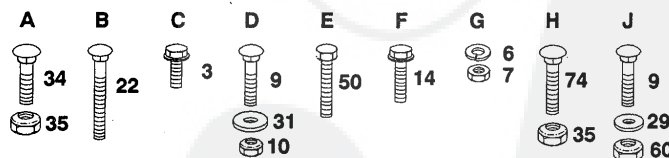

NOTE: All component dimensions given in U.S. inches 1 inch = 25.4 mm.

REPAIR PARTS

18 H.P. GARDEN TRACTOR - MODEL NUMBER YE1850E

TRANSAXLE

REPAIR PARTS

18 H.P. GARDEN TRACTOR - MODEL NUMBER YE1850E

TRANSAXLE