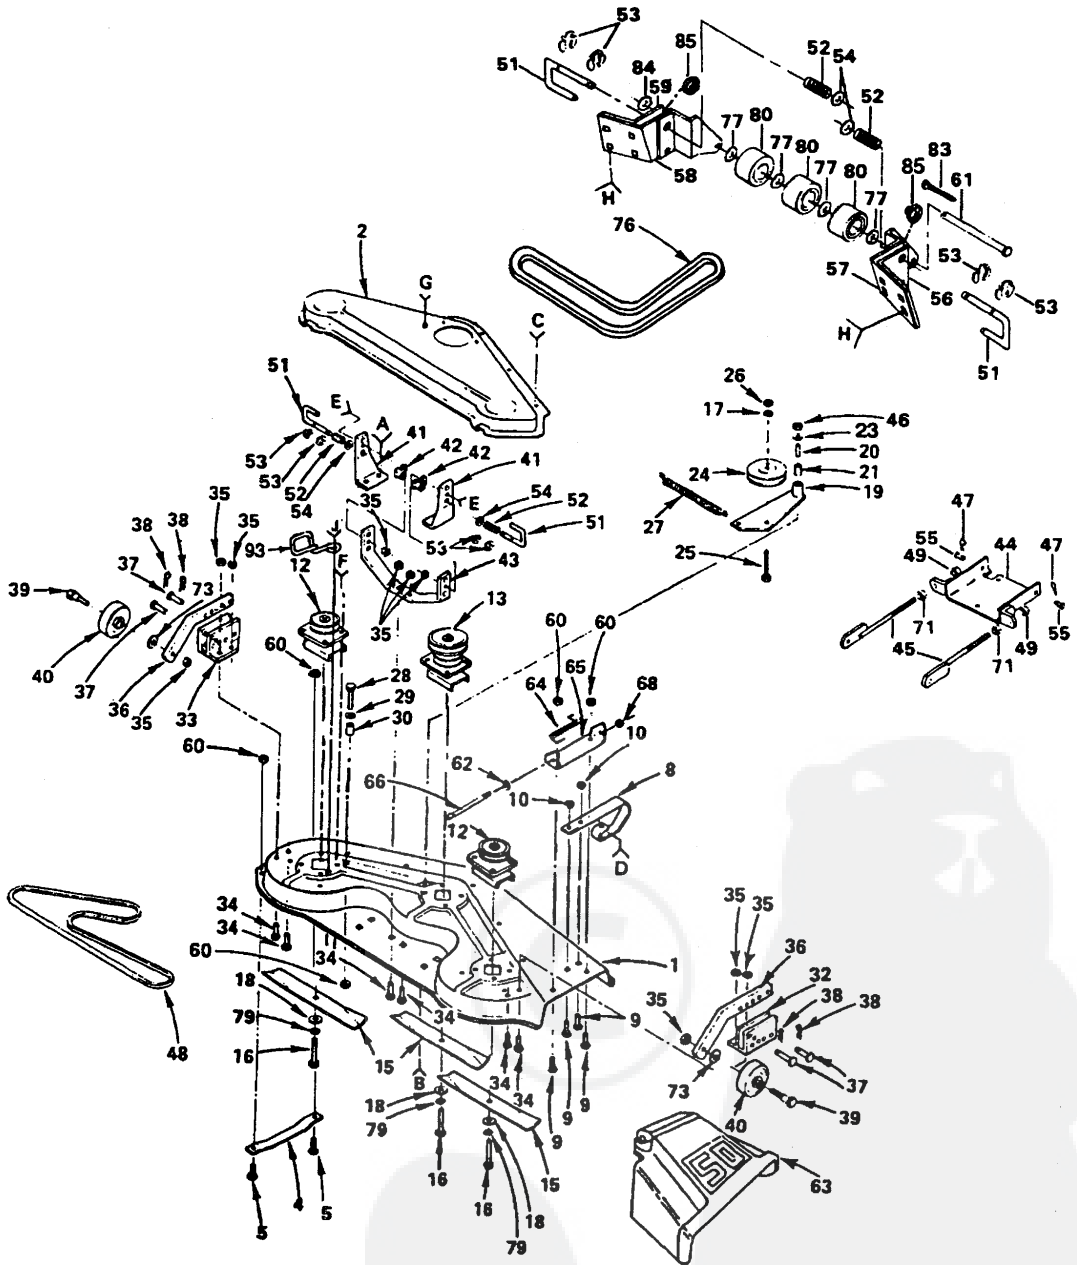

REPAIR PARTS

18 H.P. GARDEN TRACTOR - MODEL NUMBER YE1850E

50" MOWER

REPAIR PARTS

18 H.P. GARDEN TRACTOR - MODEL NUMBER YE1850E

50 " MOWER

KEY NO.	PART NO.	DESCRIPTION	KEY NO.	PART NO.	DESCRIPTION
1	121664X	Housing, Mower	40	105455X	Wheel, Gauge
2	121811X	Cover, Drive, Deck	41	105433X	Brkt., Suspension
3	17490508	Screw, Hex Washer Thd. Roll 5/16-18 x 1/2	42	110237X	Spacer
4	7631J	Runner, L.H.	43	105434X	Brace, Suspension
5	72110505	Bolt, Carriage 5/16-18 x 5/8	44	109778X	Plate Assy., Mower Suspension
6	10040500	Washer, Lock, 5/16	45	109771X	Brkt., Suspension
7	73220500	Nut, Hex 5/16-18	46	73350500	Nut, Hex 5/16-18
8	120449X	Runner, R.H.	47	3146R	Retainer, Spring
9	72140506	Bolt, Carr. 5/16-18 x 3/4	48	3703J	V-Belt
10	1685H	Locknut 5/16-18	49	73680800	Nut, Crownlock 1/2-13
12	121658X	Mandrel, Secondary	50	74760622	Bolt, Hex 3/8-16 x 1-3/8
13	121657X	Mandrel, Primary	51	105435X	Pin, Release
14	17490612	Screw-Hex Washer Thd. Roll 3/8-16 x 3/4	52	3720R	Spring
15	121798X	Blade	53	12000039	Ring, Klip
16	74610624	Bolt, Hex, 3/8-24 x 1-1/2 Gr. 5	54	19171612	Washer 17/32 x 1 x 12 Ga.
17	10040600	Washer, Lock, 3/8	55	105440X	Pin, Clevis
18	19132012	Washer 13/32 x 1-1/4 x 12 Ga.	56	105458X	Brkt., Outer, R.H.
19	674A213	Arm Assembly, Idler	57	109773X	Brkt., Inner, R.H.
20	7834J	Liner, Bearing	58	110997X	Brkt., Inner, L.H.
21	7835J	Bearing	59	120000X	Brkt., Outer, L.H.
22	72110522	Bolt, Carriage 5/16-18 x 2-3/4	60	73680500	Nut, Crownlock 5/16-18
23	19111816	Washer 11/32 x 1-1/8 x 16 Ga.	61	109776X	Pin, Pivot
24	102403X	Pulley, Idler	62	19111016	Washer 11/32 x 5/8 x 16 Ga.
25	74760624	Bolt, Hex 3/8-16 x 1-1/2	63	110509X	Shield, Deflector
26	73220600	Nut, Hex 3/8-16	64	106734X	Spring, Deflector
27	104361X	Spring	65	109743X	Bracket, Deflector
28	74780520	Bolt-Hex 5/16-18 x 1-1/4 Gr. 5	66	106735X	Rod, Hinge
29	19111216	Washer 11/32 x 3/4 x 16 Ga.	68	110452X	Push Nut
30	8438J	Spacer Split	71	73220800	Nut, Hex 1/2-13
31	19111116	Washer 11/32 x 11/16 x 16 Ga.	73	19171512	Washer 17/32 x 15/16 x 12 Ga
32	105448X	Bracket, Ga. Wheel, R.H.	74	72240608	Bolt, Carr. 3/8- 16 , 1
33	105449X	Bracket, Ga. Wheel, L.H.	76	110884X	V-Belt
34	72240606	Bolt, Carriage 3/8-16 x 3/4	77	19151610	Washer 15/32 x 1 x 10 Ga
35	73680600	Nut, Crownlock 3/8-16	79	10030600	Washer, Lock 3/8
36	105453X	Bar, Gauge Wheel	80	109729X	Roller, Nose
37	5565J	Pin, Clevis	83	76020412	Spring Retainer
38	4939M	Retainer, Spring	84	19151616	Washer 15/32 x 1 x 16 Ga
39	4898H	Bolt, Shoulder	85	120135X	Spacer
			93	121352X	Keeper LH.
			--	127594X	Deck, Mower, Complete

NOTE: All component dimensions given in U.S. inches 1 inch = 25.4 mm.