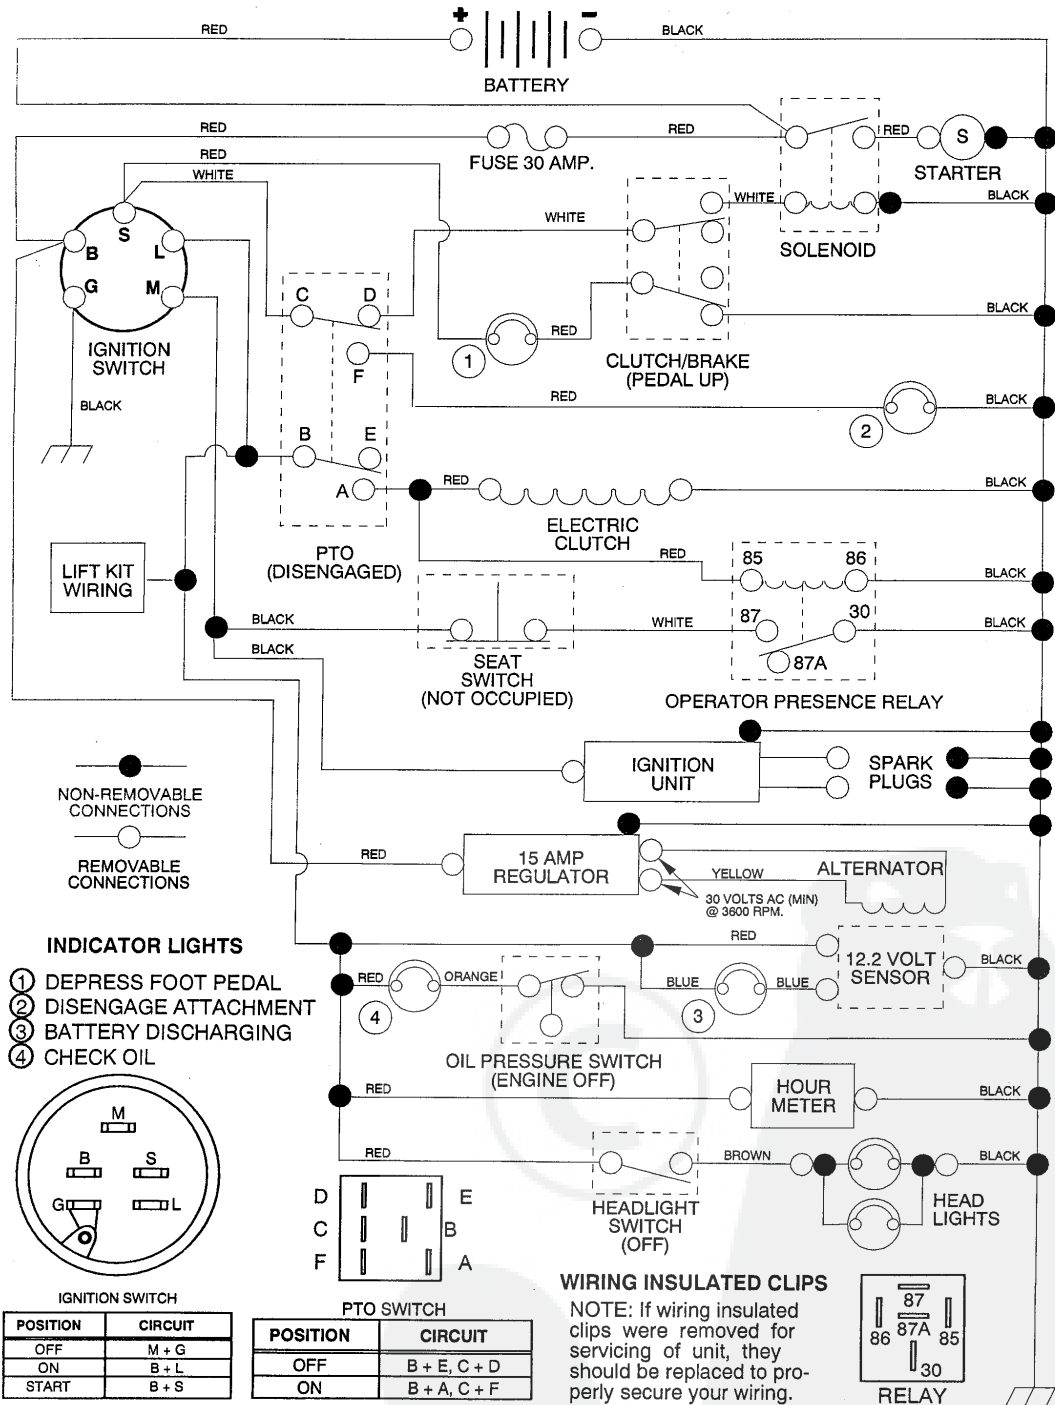

SCHEMATIC

REPAIR PARTS

18 H.P. GARDEN TRACTOR - MODEL NUMBER YE1850E

DECAL

KEY NO.	PART NO.	DESCRIPTION	KEY NO.	PART NO.	DESCRIPTION
1	123965X	Decal, Hood Stripe, L.H.	8	109820X	Decal, Rotating Blades
2	123966X	Decal, Hood Stripe, R.H.	9	108813X	Decal, Instruction/Operating
3	124053X	Decal, Side Panel	10	123246X	Decal, Belt, Adj., Pro
4	123964X	Decal, Fender	--	132015	Manual, Owner's (English)
5	120822X	Decal, Caution	--	132016	Manual, Owner's (French)
6	101892X	Decal, Clutch/Brake	--	101539X	Sheet, Instruction, Tractor, Slope 15° (English)
7	121349X	Decal, Danger, Deflector	--	101572X	Sheet, Instruction, Tractor, 15°, Slope (French)