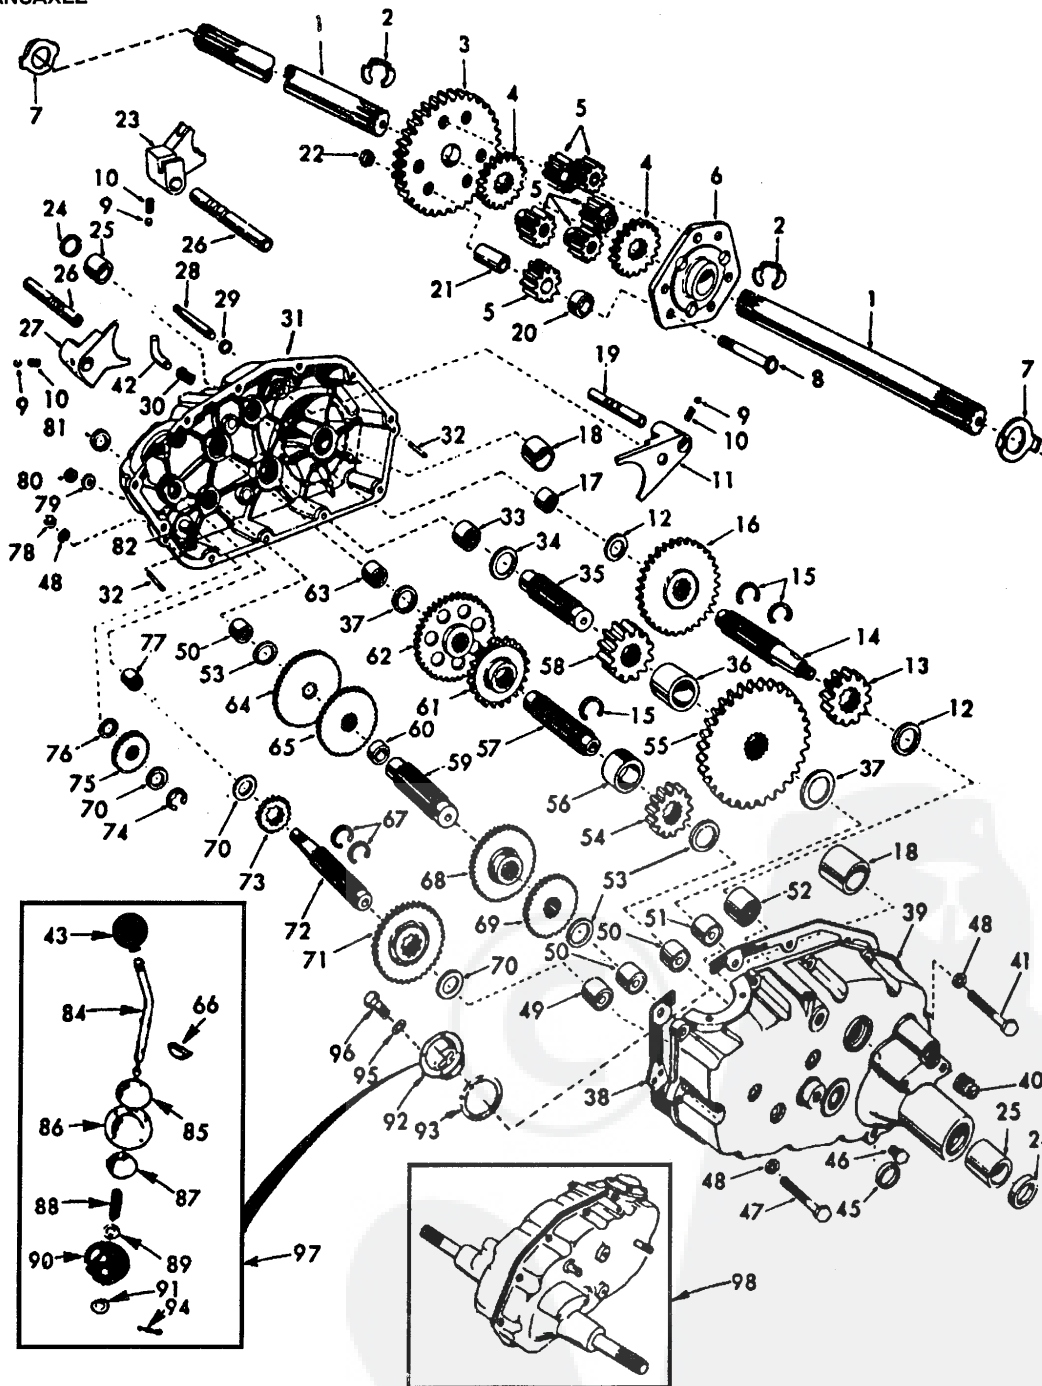

REPAIR PARTS

18 H.P. GARDEN TRACTOR - MODEL NUMBER YE1850E

TRANSAXLE

REPAIR PARTS

18 H.P. GARDEN TRACTOR - MODEL NUMBER YE1850E

TRANSAXLE

KEY PART NO. NO.	DESCRIPTION	KEY PART NO. NO.	DESCRIPTION
1	4197R Axle Shaft	51	1529R Needle Bearing
2	12000034 Retaining Ring	52	8119M Needle Bearing
3	4199R Final Drive Gear	53	4220R Thrust Bearing Race
4	4216R Differential Gear	54	4209R 3rd Reduction Pinion, Low
5	4215R Differential Pinion	55	4213R 4th Reduction Gear
6	4217R Differential Carrier	56	4442R 3rd Reduction Pinion Spacer
7	6256H Axle Thrust Washer	57	4195R 2nd Reduction Gear Shaft
8	74020652 Bolt, Hex 3/8-24 x 3-1/4 (1" Thread Length)	58	4214R Final Drive Pinion
9	7392M Steel Ball	59	4194R 1st Reduction Gear Shaft
10	6272H Spring Shift Fork Detent	60	7528R 1st Reduction Shaft Spacer
11	4985R Shift Fork, High-Low Range	61	4208R 3rd Reduction Pinion High
12	6266H Thrust Bearing Race	62	4207R 2nd Reduction Gear
13	4212R 4th Reduction Pinion	63	7398H Needle Bearing
14	4196R 3rd Reduction Gear Shaft	64	4203R Low Speed Gear and 2nd Reduction Pinion Cluster Reverse Gear
15	6276H Snap Ring, Crescent Type	65	4204R Key, Hi-Pro 1/8 x 17/32
16	633A63 High-Low Range Gears	66	2898J Snap Ring, Crescent Type
17	8118M Needle Bearing	67	4926H Intermediate Speed Gear
18	8740H1 Sintered Iron Bearing	68	4205R High Speed Gear
19	122238X Shift Fork Shaft, High-Low Range	69	4206R Thrust Bearing Race
20	4218R Differential Pinion Spacer	70	1370H Intermediate and High Speed Cluster Pinions
21	6252H1 Differential Pinion Bushing	71	633A69 Input Shaft
22	7810H Gripco Centerlock Nut 3/8-24	72	208J Low Speed Pinion
23	4986R Shift Fork, LH	73	4201R E-Ring
24	7393R Oil Seal	74	12000002 Reverse Idler Gear
25	992R1 Sintered Iron Bearing	75	1153R Reverse Idler Thrust Washer
26	6216H Shift Fork Shaft	76	7392H Needle Bearing
27	6262H Shift Fork, RH	77	3990H Nut, Hex 5/16-18
28	122254X Shift Shaft, High-Low Range	78	73220500 Sealing Washer
29	6269H Oil Seal	79	1167R Nut, Hex, Jam 7/16-20
30	5855H Pressure Relief Valve	80	73360700 Oil Seal
31	122162X Gearcase, Reverse Idler Shaft and Bearings, RH (Includes Key No.'s 17, 18, 25, 33, 50, 63, 76, 77 & 82)	81	6270H Reverse Idler Shaft
32	6277H Dowel Pin	82	7384H Gear Shift Lever, Bent
33	4225R Needle Bearing	84	5384J Gear Shift Cap
34	7396H Thrust Bearing Race	85	2978J Gear Shift Ball Cover and Pin
35	4198R 4th Reduction Gear Shaft	86	633A85 Shift Lever Guide Ball, Keyed
36	4200R 4th Reduction Gear Spacer	87	8739HI Spring
37	7395H Thrust Bearing Race	88	4924H Washer 15/32 x 15/16 x 16 Gauge
38	121878X Gearcase Gasket	89	19151516 Shift Mechanism Seal
39	122163X Gearcase and Bearings, LH (Includes Key Numbers 18, 25, 49, 50 (2), 51 and 52)	90	110542X Washer 9/16 x 15/16 x 12 Gauge
40	13320400 Pipe Plug 1/2-14 N.P.T.	91	19181511 Gear Shift Gate and Reinforcement
41	74780526 Bolt, Hex 5/16-18 UNC x 1-5/8	92	75J Shift Ball Cover Gasket
42	13170100 Elbow, Street, 90°	93	6274H Cotter Pin 1/8 x 3/4
43	106932X Knob, Gearshift Lever	94	76020412 Washer, Lock 5/16
44	6271H Oil Seal	95	10040500 Bolt, Hex 5/16-18 UNC x 7/8
45	13060200 Pipe Plug 1/4-18 N.P.T.	96	74760514 Gear Shift Lever Assembly
46	74780524 Bolt, Hex 5/16-18 x 1-1/2 Grade 5	97	633A109 Transaxle Assembly (Less Brake Drum and Shift Lever)
47	10140500 Washer, Lock, Extra Heavy 5/16	98	122420X
48	4895H Needle Bearing		
49	4895H Needle Bearing		
50	4222R Needle Bearing		

NOTE: All component dimensions given in U.S. inches
1 inch = 25.4 mm