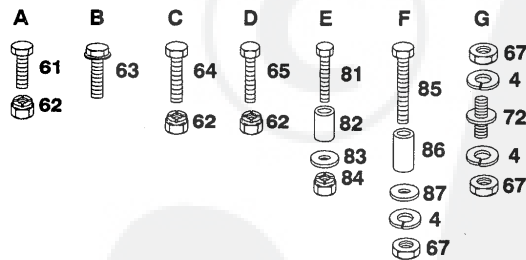

* STANDARD HARDWARE -- PURCHASE LOCALLY
 NOTE: All component dimensions given in U.S. inches
 1 inch = 25.4 mm.

REPAIR PARTS

18 H.P. GARDEN TRACTOR - MODEL NUMBER YE1850E

STEERING

REPAIR PARTS

18 H.P. GARDEN TRACTOR - MODEL NUMBER YE1850E

NOTE: All component dimensions given in U.S. inches
1 inch = 25.4 mm.

REPAIR PARTS

18 H.P. GARDEN TRACTOR - MODEL NUMBER YE1850E

LIFT ASSEMBLY

REPAIR PARTS

18 H.P. GARDEN TRACTOR - MODEL NUMBER YE1850E

LIFT ASSEMBLY