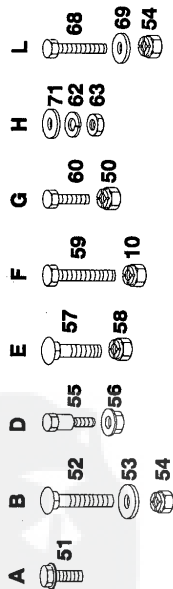

KEY NO.	PART NO.	DESCRIPTION	KEY NO.	PART NO.	DESCRIPTION
1	121044X	Panel, Side, L.H.	37	19292016	Washer 29/32 x 1-1/4 x 16 Ga.
2	126651X	Guard Assembly, Belt, Engine	38	19112410	Washer 11/32 x 1-1/2 x 10 Ga.
3	121794X	Cover, Access	39	123934X	Scale, Height Indicator
4	100734K	Knob, Infinite	40	10040500	Washer, Lock
5	110807X	Nut, Special	41	4939M	Retainer, Spring
6	110811X	Rod, Adjust, Lift	42	105503X	Link, Lift, R.H.
7	76020308	Pin, Cotter 3/32 x 1/2	43	124526X	Button, Plunger
8	2876H	Spring	44	121043X	Panel, Side, R.H.
9	19131016	Washer 13/32 x 5/8 x 16 Ga.	45	109413X	Grip, Handle
10	73680600	Nut, Crownlock, 3/8-16	46	122364X	Plunger, Lever, Lift
11	73800600	Locknut, Hex w/ Washer, 3/8-16	47	121002X	Lever Assembly, - Lift
12	7594J	Bracket, Lift, L.H.	48	121006X	Rod Assembly, - Lever
13	73220600	Nut, Hex 3/8-16	49	74780624	Bolt, Hex 3/8-16 x 1-1/2
14	7596J	Link, Lift, L.H.	50	73680400	Nut, Crownlock 1/4-20
15	9135R	Retainer, Spring	51	17490608	Screw, Hex Washer Thd. 3/8 -16 x 1/2
16	19171616	Washer 17/32 x 1 x 16 Ga.	52	72140508	Bolt - Carriage, 5/16-18 x 1
17	73220800	Nut, Hex 1/2-13	53	19111610	Washer 11/32 x 1 x 10 Ga.
18	10040800	Washer, Lock 1/2	54	73680500	Nut, Crownlock, 5/16-18
19	105429X	Arm, Suspension	55	7901J	Bolt, Shoulder
20	5328J	Bolt, Adjust, Spring, Assist	56	73900400	Nut, Hex Flange 1/4-20
21	19131316	Washer 13/32 x 13/16 x 16 Ga.	57	72140606	Bolt, Carriage 3/8-16 x 3/4
22	5329J	Bracket, Spring, Assist	58	73930600	Nut, Centerlock 3/8-16
23	674A247	Spring Assembly, Assist, Lift	59	74760616	Bolt, Hex 3/8-16 x 1
24	105413X	Stud, Pivot Center	60	74780408	Bolt, Hex 1/4-20 x 1/2
25	105501X	Bracket, Suspension	61	109458X	Strip, Foam
26	12000037	Klip Ring	62	10090400	Washer, Lock 1/4
27	19151216	Washer 15/32 x 3/4 x 16 Ga.	63	73220400	Nut, Hex 1/4-20
28	110810X	Trunnion, Stop Depth	68	74760512	Bolt, Hex 5/16-18 x 3/4
29	124217X	Shaft, Lift	69	19111216	Washer, 11/32 x 3/4 x 16 Ga.
30	110903X	Bracket, Shield, Heat, Side	70	10040600	Washer, Lock 3/8
31	128141	Support Assembly, Dash	71	19091216	Washer, 9/32 x 3/4 x 16 Ga.
32	73350600	Nut-Hex Jam 3/8-16	72	74780516	Bolt, Hex 5/16-18 x 1
33	110436X	Grommet	73	123935X	Hole, Plug
34	122085X	Base-Shield, Heat	74	123933X394	Pointer, Height Indicator
35	12000022	Klip, E	75	120529X	Washer, Nylon