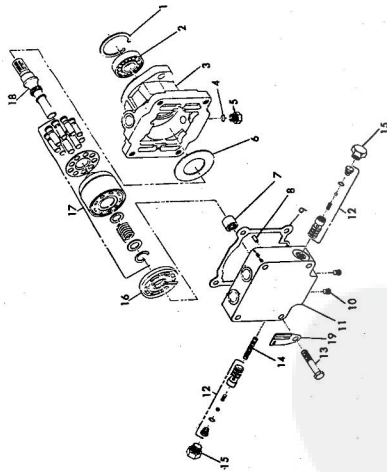

KEY NO.	PART NO.	DESCRIPTION
1	7179R	Weld Plug
2	7174R	Weld Plug
3	7174R	Weld Plug
4	7174R	Weld Plug
5	7174R	Weld Plug
6	7166R	Diff. Gear (Set of Two)
7	7166R	Diff. Gear (Set of Two)
8	7166R	Diff. Pinion Mate (Set of Two)
9	7166R	Diff. Pinion Mate (Set of Two)
10	7166R	Diff. Pinion (Pin, Mat)
11	7166R	Diff. Pinion (Pin, Mat)
12	7166R	Diff. Shaft Lock Pin
13	7166R	Diff. Shaft Lock Pin
14	7206R	Brp. Cap
15	7206R	Brp. Cap
16	7173R	Drive Shaft Pinion Assembly
17	7173R	Rolling Brg. Comp
18	7173R	Rolling Brg. Comp
19	7173R	Rolling Brg. Comp
20	29 & 30	7173R
21	3399P	Wash. Brg. Comp
22	7206R	Wash. Brg. Comp
23	7206R	Wash. Brg. Comp
24	7173R	Wash. Brg. Comp
25	7173R	Wash. Brg. Comp
26	7173R	Wash. Brg. Comp
27	7173R	Wash. Brg. Comp
28	7173R	Wash. Brg. Comp
29	7173R	Wash. Brg. Comp
30	7173R	Wash. Brg. Comp
31	7173R	Wash. Brg. Comp
32	7173R	Wash. Brg. Comp
33	7173R	Wash. Brg. Comp
34	7173R	Wash. Brg. Comp
35	7173R	Wash. Brg. Comp
36	7173R	Wash. Brg. Comp
37	7173R	Wash. Brg. Comp
38	7173R	Wash. Brg. Comp
39	7173R	Wash. Brg. Comp
40	7173R	Wash. Brg. Comp
41	7173R	Wash. Brg. Comp
42	7173R	Wash. Brg. Comp
43	7173R	Wash. Brg. Comp
44	46 & 47	7180R
45	7180R	Wash. Brg. Comp
46	7180R	Wash. Brg. Comp
47	7180R	Wash. Brg. Comp
48	7180R	Wash. Brg. Comp
49	7180R	Wash. Brg. Comp
50	7180R	Wash. Brg. Comp
51	7180R	Wash. Brg. Comp
52	7180R	Wash. Brg. Comp
53	7180R	Wash. Brg. Comp
54	7180R	Wash. Brg. Comp

ROPER HYDRO 13 H.P. GARDEN TRACTOR--MODEL NUMBER T32341RO
HYDROSTATIC MOTOR ASSEMBLY

ROPER HYDRO 13 H.P. GARDEN TRACTOR--MODEL NUMBER T32341RO
HYDROSTATIC MOTOR ASSEMBLY