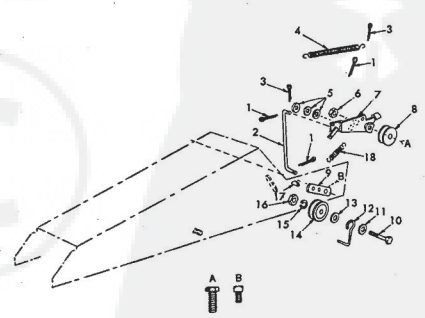

ROPER HYDRO-13 GARDEN TRACTOR—MODEL NUMBER T33241RO

CLUTCH