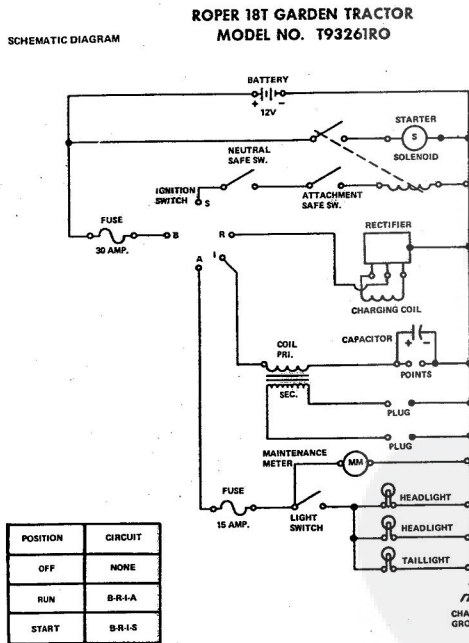

*STANDARD HARDWARE-PURCHASE LOCALLY