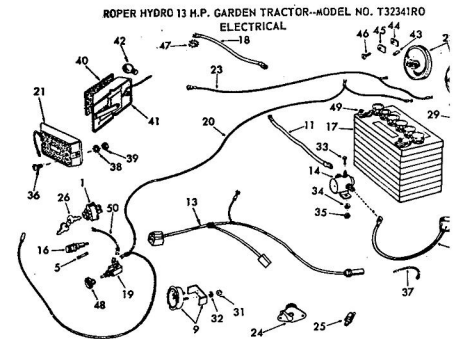

1.6 x 16 Co.
16 Co.
1.6 x 16 Co.
1/8
1/8 Grade 5
1 x 1
8 x 3/4

ROPER HYDRO 13 H.P. GARDEN TRACTOR--MODEL NUMBER T32341R0
HYDROSTATIC AXLE, PUMP AND MOTOR

KEY PART NO.	DESCRIPTION	KEY PART NO.	DESCRIPTION
1	63222Z	51	63222Z
2	63099R	52	63099R
3	63099R	53	63099R
4	63099R	54	63099R
5	63099R	55	63099R
6	63099R	56	63099R
7	63099R	57	63099R
8	63099R	58	63099R
9	63099R	59	63099R
10	63099R	60	63099R
11	63099R	61	63099R
12	63099R	62	63099R
13	63099R	63	63099R
14	63099R	64	63099R
15	63099R	65	63099R
16	63099R	66	63099R
17	63099R	67	63099R
18	63099R	68	63099R
19	63099R	69	63099R
20	63099R	70	63099R
21	63099R	71	63099R
22	63099R	72	63099R
23	63099R	73	63099R
24	63099R	74	63099R
25	63099R	75	63099R
26	63099R	76	63099R
27	63099R	77	63099R
28	63099R	78	63099R
29	63099R	79	63099R
30	63099R	80	63099R
31	63099R	81	63099R
32	63099R	82	63099R
33	63099R	83	63099R
34	63099R	84	63099R
35	63099R	85	63099R
36	63099R	86	63099R
37	63099R	87	63099R
38	63099R	88	63099R
39	63099R	89	63099R
40	63099R	90	63099R
41	63099R	91	63099R
42	63099R	92	63099R
43	63099R	93	63099R
44	63099R	94	63099R