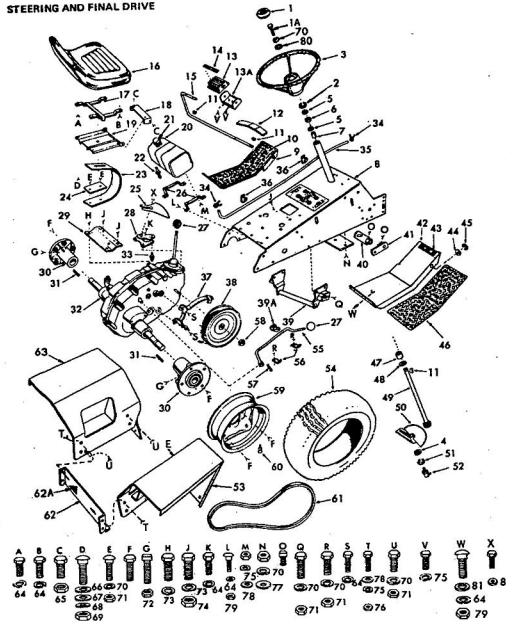

repair parts **ROPER RT-13 GARDEN TRACTOR**
MODEL NO. T32241R4

STEERING AND FINAL DRIVE