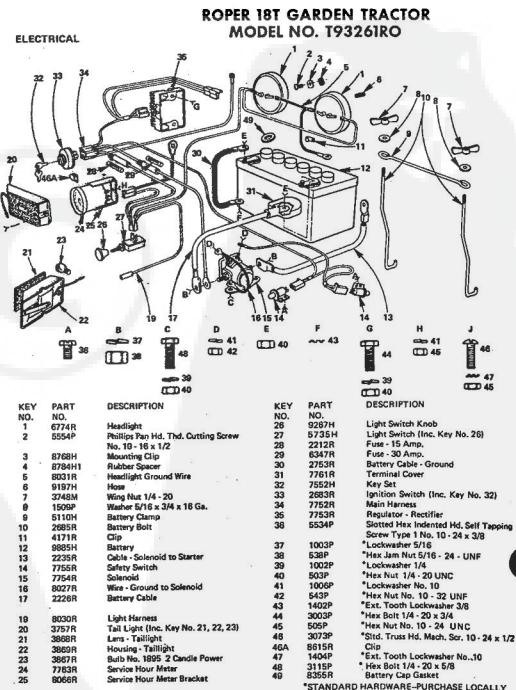

*STANDARD HARDWARE-PURCHASE LOCALLY