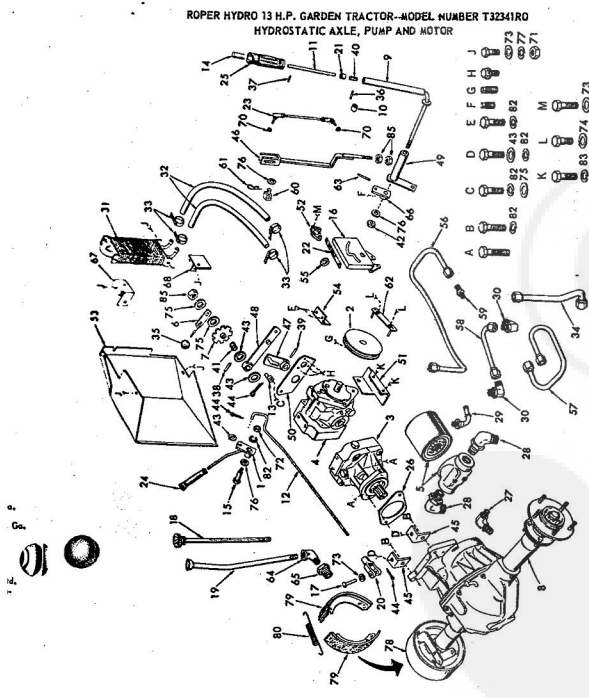

1.6 x 16 Co.
16 Co.
1.6 x 16 Co.
1/8
1/8 Grade 5
1 x 1
8 x 3/4

ROPER HYDRO 13 H.P. GARDEN TRACTOR--MODEL NUMBER T32341R0
HYDROSTATIC AXLE, PUMP AND MOTOR

KEY PART NO.	DESCRIPTION	KEY PART NO.	DESCRIPTION
1	63222Z	51	63222Z
2	63099R	52	63099R
3	63099R	53	63099R
4	63099R	54	63099R
5	63099R	55	63099R
6	63099R	56	63099R
7	63099R	57	63099R
8	63099R	58	63099R
9	63099R	59	63099R
10	63099R	60	63099R
11	63099R	61	63099R
12	63099R	62	63099R
13	63099R	63	63099R
14	63099R	64	63099R
15	63099R	65	63099R
16	63099R	66	63099R
17	63099R	67	63099R
18	63099R	68	63099R
19	63099R	69	63099R
20	63099R	70	63099R
21	63099R	71	63099R
22	63099R	72	63099R
23	63099R	73	63099R
24	63099R	74	63099R
25	63099R	75	63099R
26	63099R	76	63099R
27	63099R	77	63099R
28	63099R	78	63099R
29	63099R	79	63099R
30	63099R	80	63099R
31	63099R	81	63099R
32	63099R	82	63099R
33	63099R	83	63099R
34	63099R	84	63099R
35	63099R	85	63099R
36	63099R	86	63099R
37	63099R	87	63099R
38	63099R	88	63099R
39	63099R	89	63099R
40	63099R	90	63099R
41	63099R	91	63099R
42	63099R	92	63099R
43	63099R	93	63099R
44	63099R	94	63099R