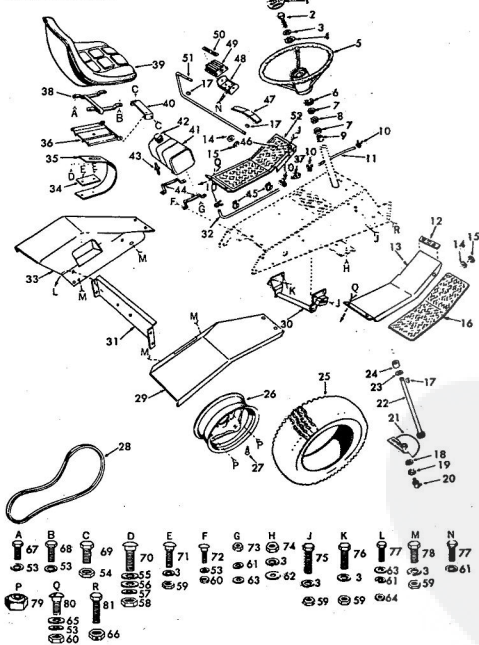

**ROPER HYDRO 16T GARDEN TRACTOR
MODEL NO. T6336IRO AND T6336IRI**

SEAT AND STEERING

**ROPER HYDRO 16T GARDEN TRACTOR
MODEL NO. T6336IRO AND T6336IRI**

SEAT AND STEERING

*STANDARD HARDWARE-PURCHASE LOCALLY