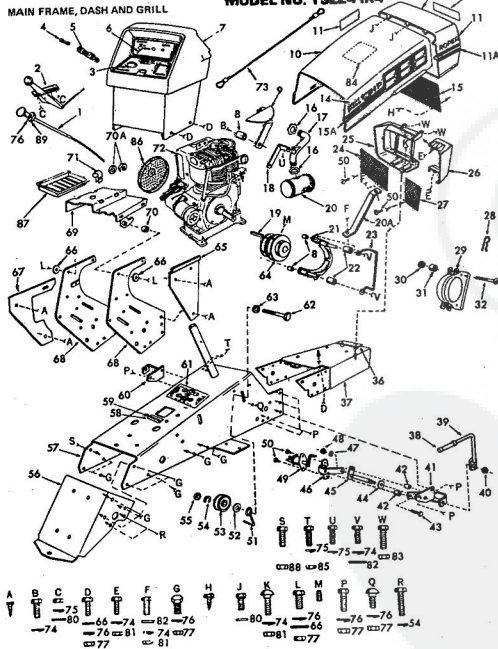

ROPER RT-13 GARDEN TRACTOR
MODEL NO. T32241R4

STEERING AND FINAL DRIVE

ROPER RT-13 GARDEN TRACTOR
MODEL NO. T32241R4

MAIN FRAME, DASH AND GRILL