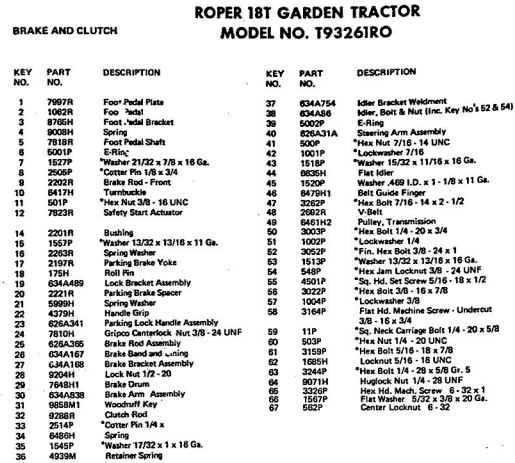

*STANDARD HARDWARE-PURCHASE LOCALLY