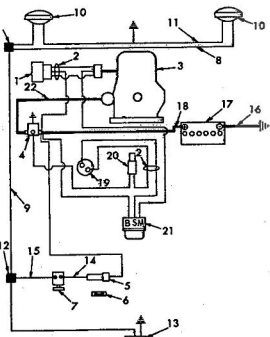

ROPER RT-10 GARDEN TRACTOR--MODEL NO. T02251R0