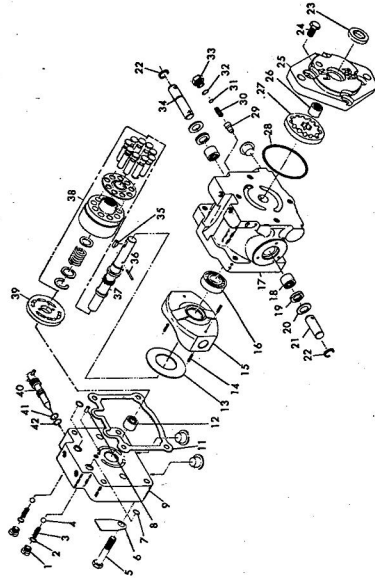

1R0

ROPER HYDRO 13 H.P. GARDEN TRACTOR—MODEL NUMBER T32341R0
HYDROSTATIC PUMP ASSEMBLY

ROPER HYDRO 13 H.P. GARDEN TRACTOR—MODEL NUMBER T32341R0
HYDROSTATIC PUMP ASSEMBLY

KEY NO.	PART NO.	DESCRIPTION
1	7248R	Check Valve Kit
2	7248R	Hex Head Cap Screw
3	500P	E-Ring
4	7248R	U^o Ring
5	7248R	Headless Sh. Pin
6	7248R	Gasket
7	7248R	Castor
8	7248R	Thrust Plate
9	7248R	Sealed Spring Pin
10	7248R	Ball Bearing
11	7248R	Needle Bearing
12	7248R	Washer
13	7248R	Washer
14	7248R	Washer
15	7248R	Washer
16	7248R	Washer
17	7248R	Washer
18	7248R	Washer
19	7248R	Washer
20	7248R	Washer
21	7248R	Washer
22	7248R	Washer
23	7248R	Washer
24	7248R	Washer
25	7248R	Washer
26	7248R	Washer
27	7248R	Washer
28	7248R	Washer
29	7248R	Washer
30	7248R	Washer
31	7248R	Washer
32	7248R	Washer
33	7248R	Washer
34	7248R	Washer
35	7248R	Washer
36	7248R	Washer
37	7248R	Washer
38	7248R	Washer
39	7248R	Washer
40	7248R	Washer
41	7248R	Washer
42	7248R	Washer