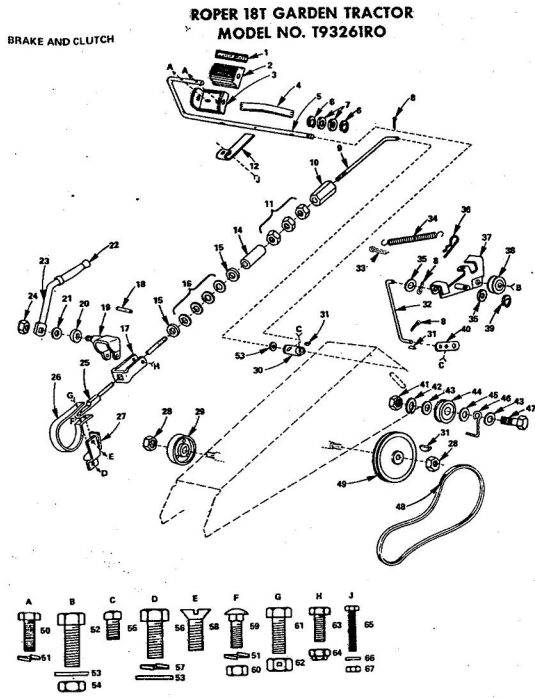

*STANDARD HARDWARE-PURCHASE LOCALLY