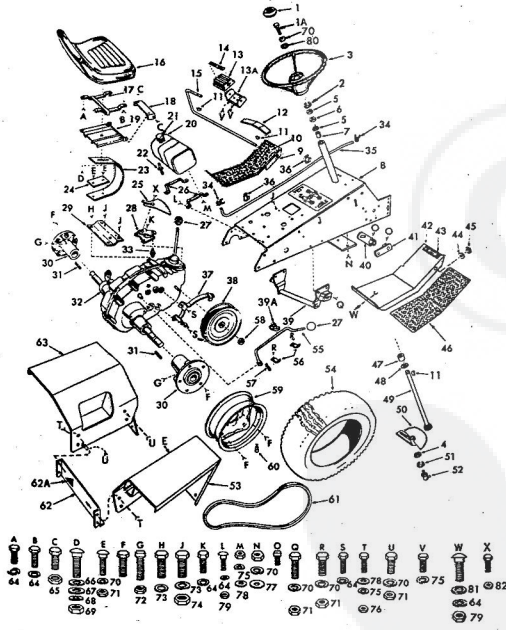

repair parts ROPER RT-16 GARDEN TRACTOR—MODEL NO. T62241R3
STEERING AND FINAL DRIVE

ROPER RT-16 GARDEN TRACTOR—MODEL NO. T62241R3
STEERING AND FINAL DRIVE