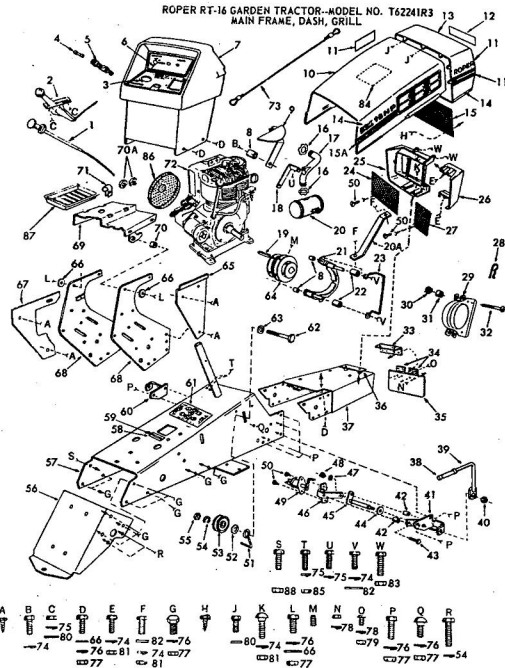

ROPER RT-16 GARDEN TRACTOR--MODEL NO. T62241R3
FRONT AXLE