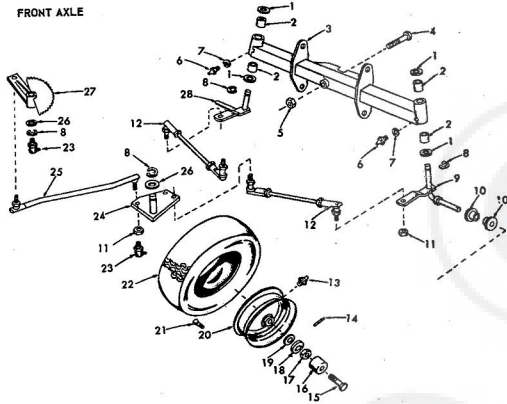

ROPER HYDRO 13 H.P. GARDEN TRACTOR—MODEL NUMBER T33241RO

SEAT AND STEERING

ROPER HYDRO 13 H.P. GARDEN TRACTOR—MODEL NUMBER T33241RO

FRONT AXLE