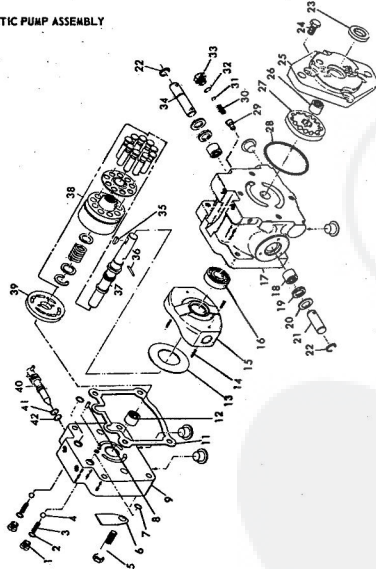

**ROPER HYDRO 16T GARDEN TRACTOR
MODEL NO. T63361RO AND T63361RI**

HYDROSTATIC PUMP ASSEMBLY

**ROPER HYDRO 16T GARDEN TRACTOR
MODEL NO. T63361RO AND T63361RI**

HYDROSTATIC PUMP ASSEMBLY

KEY NO.	PART NO.	DESCRIPTION
1	7269R	Ball Bearing
2	7269R	Head Cap Screw
3	7269R	Head Cap
4	7269R	Shaft
5	7269R	Washer
6	7269R	Pin
7	7269R	Pin
8	7269R	Pin
9	7269R	Pin
10	7269R	Pin
11	7269R	Pin
12	7269R	Pin
13	7269R	Pin
14	7269R	Pin
15	7269R	Pin
16	7269R	Pin
17	7269R	Pin
18	7269R	Pin
19	7269R	Pin
20	7269R	Pin
21	7269R	Pin
22	7269R	Pin
23	7269R	Pin
24	7269R	Pin
25	7269R	Pin
26	7269R	Pin
27	7269R	Pin
28	7269R	Pin
29	7269R	Pin
30	7269R	Pin
31	7269R	Pin
32	7269R	Pin
33	7269R	Pin
34	7269R	Pin
35	7269R	Pin
36	7269R	Pin
37	7269R	Pin
38	7269R	Pin
39	7269R	Pin
40	7269R	Pin
41	7269R	Pin
..	6344655	Complete Pump Assembly