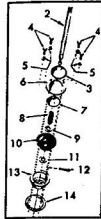

Click Here to upgrade to Unlimited Pages and Expanded Features

**ROPER RT-13 GARDEN TRACTOR
MODEL NO. T32241R4**

TRANSAXLE