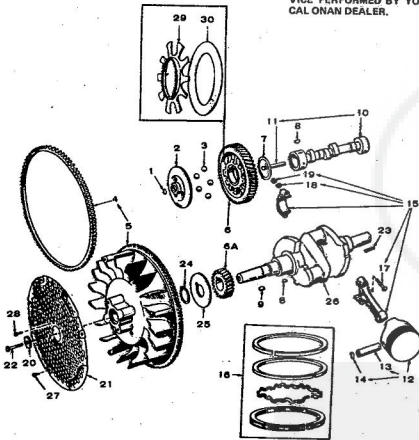

**ROPER HYDRO 16T GARDEN TRACTOR
MODEL NO. T63361R1**

CRANKSHAFT, FLYWHEEL, CAMSHAFT
AND PISTON GROUP

**ROPER HYDRO 16T GARDEN TRACTOR
MODEL NO. T63361R1**

CRANKSHAFT, FLYWHEEL, CAMSHAFT
AND PISTON GROUP

REF. NO.	PART NO.	PART DESCRIPTION
1	150-0078	Snap Ring
2	150-0612	Governor Cup
3	510-0015	Flyball
4	104-0779	Ring Gear
5	134-2432	Flywheel Assembly (Includes
6	105-0332	Gear and Rotor)
6A	104-0032	Camshaft Gear (Includes
7	105-0004	Space and Plate)
8	105-0001	Camshaft Gear
9	515-0001	Thrust Washer
10	515-0098	Woodruff Key (1/8" x 1/2"
11	105-0388	Woodruff Key (3/16" x 3/4"
12	150-0075	Camshaft and Center Pin A
13	112-0134	Center Pin
14	112-0134-05	Standard
15	112-0134-10	.005" Oversize
16	112-0134-20	.010" Oversize
17	112-0134-30	.020" Oversize
18	112-0134-40	.030" Oversize
19	112-0134-40	.040" Oversize
20	112-0122	Piston Pin
21	518-0311	Retaining Ring
22	114-0225	Rod Assembly
23	RING SET	
24	113-0174	Standard
25	113-0174-05	.005" Oversize
26	113-0174-10	.010" Oversize
27	113-0174-20	.020" Oversize
28	113-0174-30	.030" Oversize
29	113-0174-40	.040" Oversize
30	114-0228	Bolt (Special)
31	526-0017	Flat Washer (Special)
32	870-0137	Locking Nut (5/16-24)
33	850-0055	Lock Washer (7/16")
34	134-2384	Guard
35	104-0170	Hex Head Cap Screw
36	515-0103	(7/16-14 x 4")
37	518-0614	Key (1/4" x 1/4" x 2")
38	104-0043	Retaining Ring
39	104-0889	Washer
40	821-0014	Crankshaft
41	821-0014	Locking Screw (1/4-20 x 1/
42	150-1257	Locking Screw (5/16-18 x 1/
43	150-0077	Governor Flyball Spacer
44	150-0077	Governor Flyball Plate