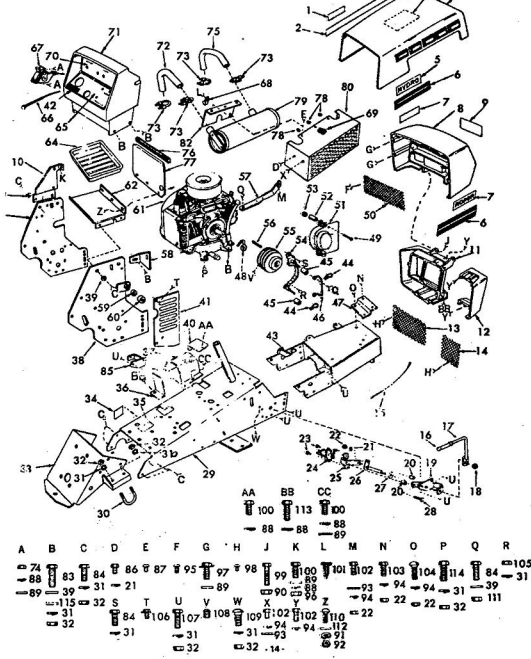

**ROPER HYDRO 16T GARDEN TRACTOR
MODEL NO. T6336IRO AND T6336IRI**

MAIN FRAME, DASHBOARD AND GRILL

**ROPER HYDRO 16T GARDEN TRACTOR
MODEL NO. T6336IRO AND T6336IRI**

MAIN FRAME, DASHBOARD AND GRILL

*STANDARD HARDWARE-PURCHASE LOCALLY