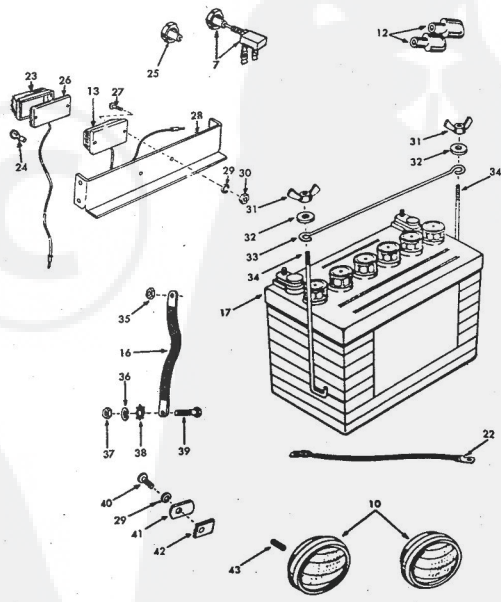

ROPER RT-10 GARDEN TRACTOR--MODEL NO. T02251R0

ROPER RT-10 GARDEN TRACTOR--MODEL NO. T02251R0

ROPER RT-10 GARDEN TRACTOR--MODEL NO. T02251RO