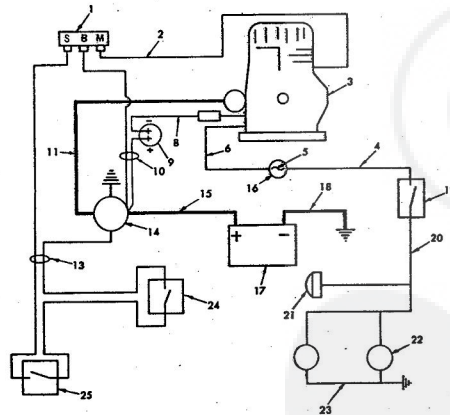

**ROPER RT-13 GARDEN TRACTOR
MODEL NO. T32241R4**

WIRING DIAGRAM