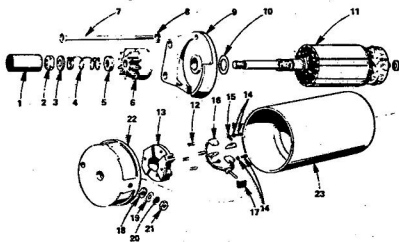

1R

**ROPER HYDRO 16T GARDEN TRACTOR
MODEL NO. T63361RO**

STARTER PARTS GROUP