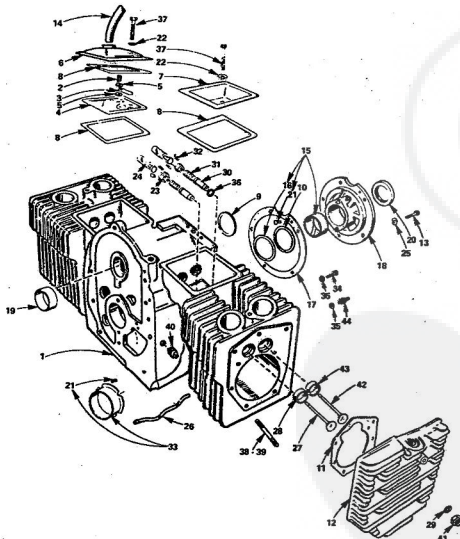

**ROPER HYDRO 16T GARDEN TRACTOR
MODEL NO. T63361RO**

STARTER PARTS GROUP

CYLINDER BLOCK GROUP

**ROPER HYDRO 16T GARDEN TRACTOR
MODEL NO. T63361RO**