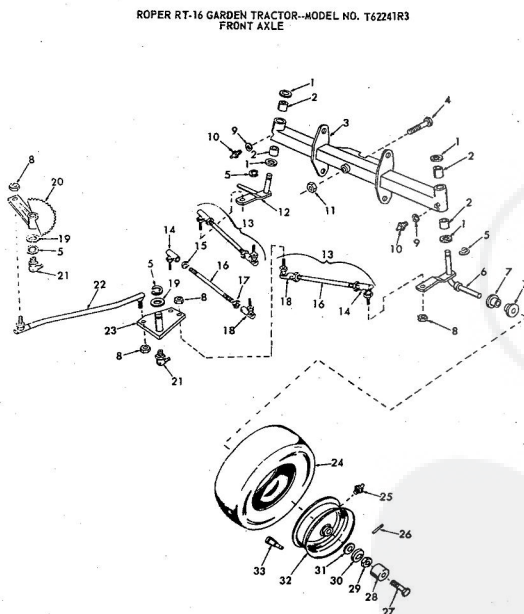

ROPER RT-16 GARDEN TRACTOR-MODEL NO. T62241R3 FRONT AXLE