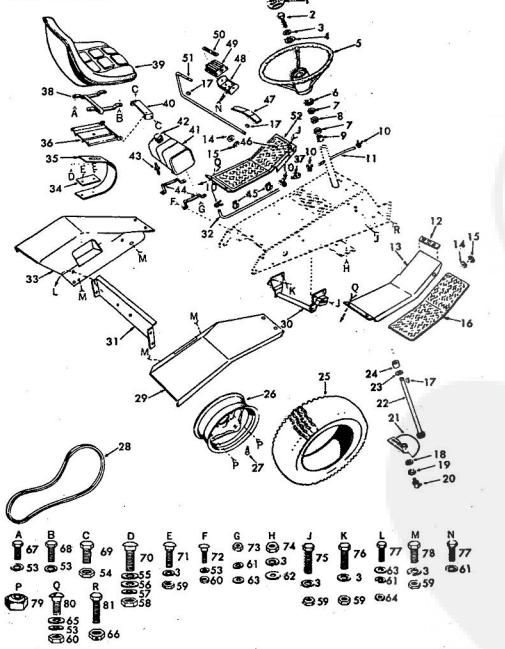

**ROPER HYDRO 16T GARDEN TRACTOR
MODEL NO. T6336IRO AND T6336IRI**

SEAT AND STEERING

**ROPER HYDRO 16T GARDEN TRACTOR
MODEL NO. T6336IRO AND T6336IRI**

SEAT AND STEERING

*STANDARD HARDWARE-PURCHASE LOCALLY