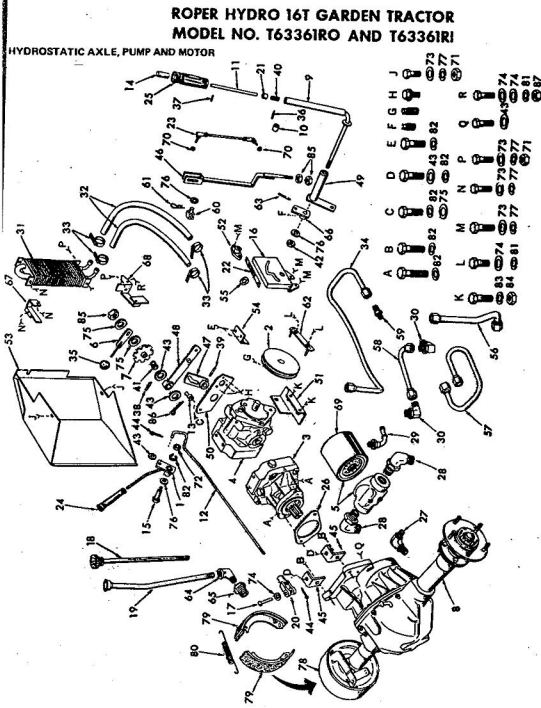

ROPER HYDRO 16T GARDEN TRACTOR
MODEL NO. T6336IRO AND T6336IRI

ROPER HYDRO 16T GARDEN TRACTOR
MODEL NO. T6336IRO AND T6336IRI

HYDROSTATIC AXLE, PUMP AND MOTOR

ROPER HYDRO 16T GARDEN TRACTOR
MODEL NO. T6336IRO AND T6336IRI

HYDROSTATIC AXLE, PUMP AND MOTOR

KEY NO.	PART NO.	DESCRIPTION
1	63A4804	Bottom Pump Bracket Weldment
2	63A4805	Oil Cooler Air Shield
3	63A4807	Top Pump Bracket Weldment
4	63A4808	Roller
5	63A4809	Sealant Line
6	63A4810	Pressure Line No. 1
7	63A4811	Pressure Line No. 2
8	63A4812	Strap Connector "O" Ring to Flare
9	63A4813	Roller Pin
10	63A4814	Roller Pin
11	63A4815	Roller Pin
12	63A4816	Roller Pin
13	63A4817	Roller Pin
14	63A4818	Roller Pin
15	63A4819	Roller Pin
16	63A4820	Roller Pin
17	63A4821	Roller Pin
18	63A4822	Roller Pin
19	63A4823	Roller Pin
20	63A4824	Roller Pin
21	63A4825	Roller Pin
22	63A4826	Roller Pin
23	63A4827	Roller Pin
24	63A4828	Roller Pin
25	63A4829	Roller Pin
26	63A4830	Roller Pin
27	63A4831	Roller Pin
28	63A4832	Roller Pin
29	63A4833	Roller Pin
30	63A4834	Roller Pin
31	63A4835	Roller Pin
32	63A4836	Roller Pin
33	63A4837	Roller Pin
34	63A4838	Roller Pin
35	63A4839	Roller Pin
36	63A4840	Roller Pin
37	63A4841	Roller Pin
38	63A4842	Roller Pin
39	63A4843	Roller Pin
40	63A4844	Roller Pin
41	63A4845	Roller Pin
42	63A4846	Roller Pin
43	63A4847	Roller Pin
44	63A4848	Roller Pin
45	63A4849	Roller Pin
46	63A4850	Roller Pin
47	63A4851	Roller Pin
48	63A4852	Roller Pin
49	63A4853	Roller Pin
50	63A4854	Roller Pin
51	63A4855	Roller Pin
52	63A4856	Roller Pin
53	63A4857	Roller Pin
54	63A4858	Roller Pin
55	63A4859	Roller Pin
56	63A4860	Roller Pin
57	63A4861	Roller Pin
58	63A4862	Roller Pin
59	63A4863	Roller Pin
60	63A4864	Roller Pin
61	63A4865	Roller Pin
62	63A4866	Roller Pin
63	63A4867	Roller Pin
64	63A4868	Roller Pin
65	63A4869	Roller Pin
66	63A4870	Roller Pin
67	63A4871	Roller Pin
68	63A4872	Roller Pin
69	63A4873	Roller Pin
70	63A4874	Roller Pin
71	63A4875	Roller Pin
72	63A4876	Roller Pin
73	63A4877	Roller Pin
74	63A4878	Roller Pin
75	63A4879	Roller Pin
76	63A4880	Roller Pin
77	63A4881	Roller Pin
78	63A4882	Roller Pin
79	63A4883	Roller Pin
80	63A4884	Roller Pin
81	63A4885	Roller Pin
82	63A4886	Roller Pin
83	63A4887	Roller Pin
84	63A4888	Roller Pin
85	63A4889	Roller Pin
86	63A4890	Roller Pin
87	63A4891	Roller Pin
88	63A4892	Roller Pin
89	63A4893	Roller Pin
90	63A4894	Roller Pin
91	63A4895	Roller Pin
92	63A4896	Roller Pin
93	63A4897	Roller Pin
94	63A4898	Roller Pin
95	63A4899	Roller Pin
96	63A4900	Roller Pin
97	63A4901	Roller Pin
98	63A4902	Roller Pin
99	63A4903	Roller Pin
100	63A4904	Roller Pin