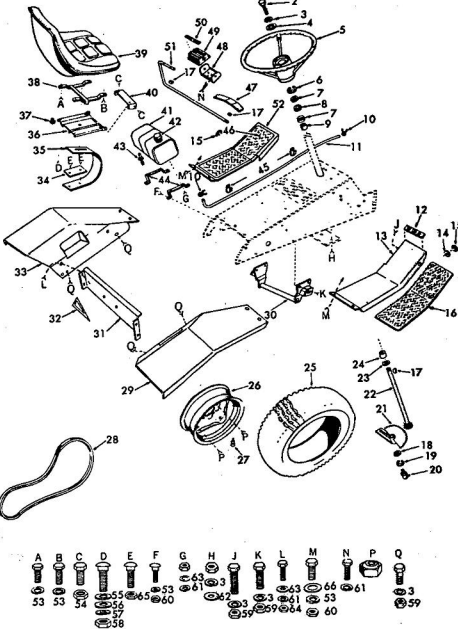

ROPER HYDRO 13 H.P. GARDEN TRACTOR—MODEL NUMBER T33241RO