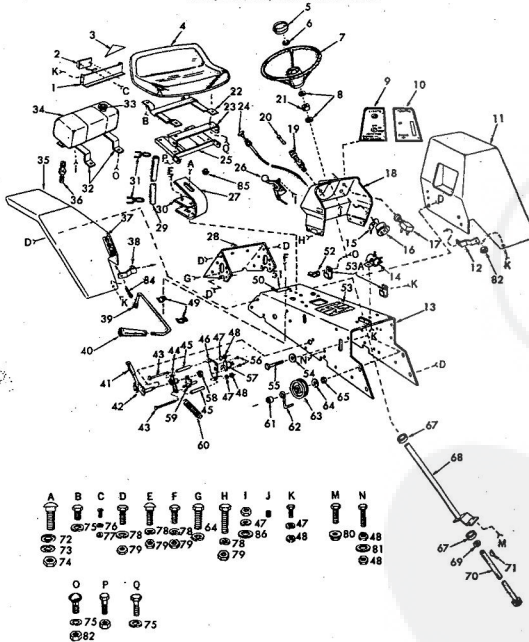

repair parts ROPER RT-8 GARDEN TRACTOR- HOOD, GRILL & FRONT FRAME

ROPER RT-8 GARDEN TRACTOR SEAT, FENDERS, DASH & REAR FRAME