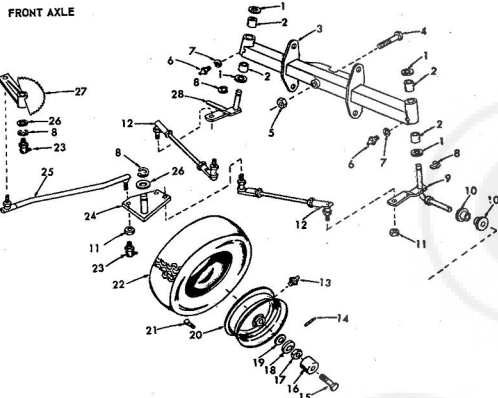

ROPER HYDRO 13 H.P. GARDEN TRACTOR—MODEL NUMBER T33241RO

SEAT AND STEERING