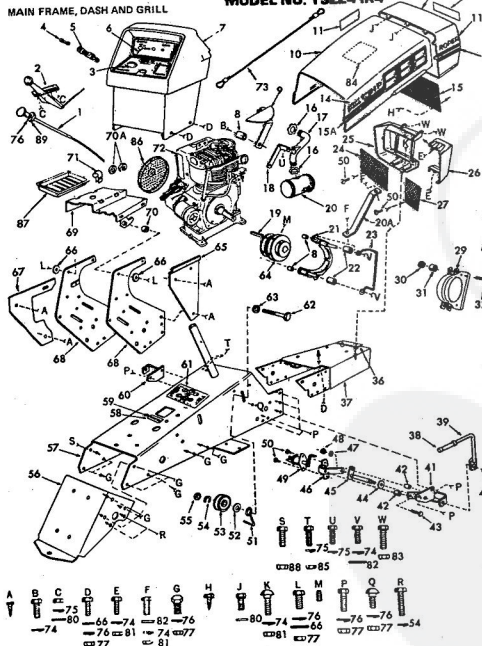

ROPER RT-13 GARDEN TRACTOR
MODEL NO. T32241R4

STEERING AND FINAL DRIVE

ROPER RT-13 GARDEN TRACTOR
MODEL NO. T32241R4

MAIN FRAME, DASH AND GRILL