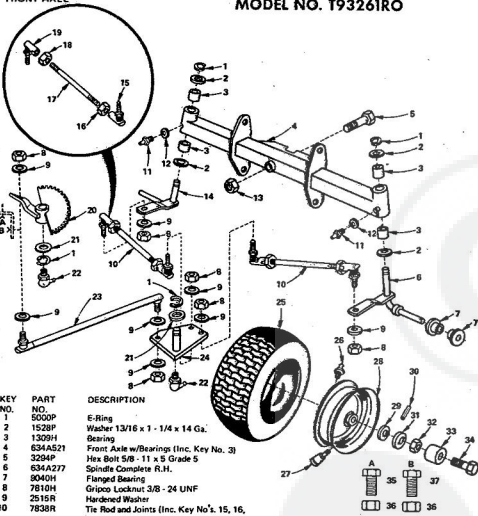

**ROPER 18T GARDEN TRACTOR
MODEL NO. T93261RO**

FRONT AXLE