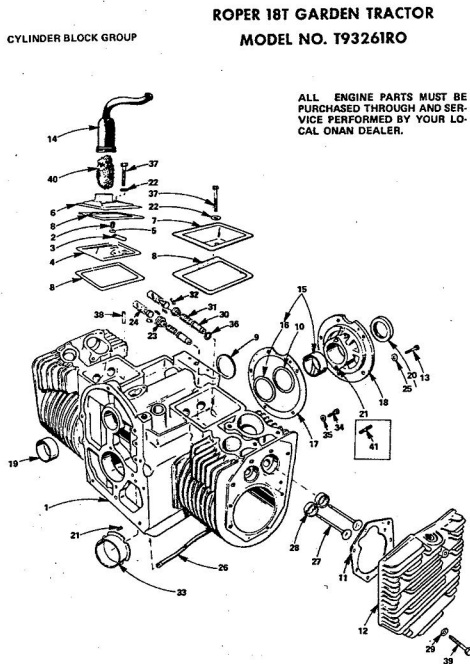

**ROPER 18T GARDEN TRACTOR
MODEL NO. T9326IRO**

CRANKSHAFT, FLYWHEEL, CAMSHAFT
AND PISTON GROUP.

KEY NO.	PART NO.	DESCRIPTION
1	150-0078	Ring, Camshaft Center Pin
2	150-1116	Cap, Governor
3	510-0015	Ball, Fly - Governor
4	104-0779	Gear, Ring - Flywheel
5	134-3309	Flywheel (Includes Ring Gear and Magnet Ring)
6	105-0332	Gear, Camshaft (Includes Flyball Spacer and Plate)
7	104-0032	Gear, Crankshaft
8	515-0001	Key (1/2" Diameter x 1/8")
9	105-0462	Camshaft (Includes Center Pin)
10	150-0075	Pin, Camshaft Center
11		PISTON AND PIN (INCLUDES RETAINING RINGS)
	112-0143	Standard
	112-0143-05	.005" Oversize
	112-0143-10	.010" Oversize
	112-0143-20	.020" Oversize
	112-0143-30	.030" Oversize
	112-0143-40	.040" Oversize
12	112-0122	Pin, Piston
13	518-0311	Ring, Piston Pin Retaining
14		ROD ASSEMBLY, CONNECTING
	114-0247	Standard
	114-0247-10	.010" Oversize
	114-0247-20	.020" Oversize
	114-0247-30	.030" Oversize
15		RING SET, PISTON
	113-0186	Standard
	113-0186-05	.005" Oversize
	113-0186-10	.010" Oversize
	113-0186-20	.020" Oversize
	113-0186-30	.030" Oversize
	113-0186-40	.040" Oversize
16	114-0228	Bolt, Special - Connecting Rod
17	526-0017	Washer, Flat - Steel (15/32" L.D. x 1 - 1/4" O.D. x 1/4" Thick)
18	870-0137	Nut, Locking - Connecting Rod Cap
19	860-0055	Washer, Spring Lock (7/16")
20	134-3212	Guard, Flywheel
21	104-0170	Screw, Hex Head Cap (7/16 - 14 x 4")
22	518-0014	Ring, Retaining - Crankshaft Gear Washer
23	105-0004	Washer, Camshaft Gear Thrust
24	104-0043	Washer, Crankshaft Gear Retainer
25	104-0919	Crankshaft
26	821-0010	Screw, Hex Head Cap - Locking Flange (1/4 - 20 x 1/2")
27	821-0014	Screw, Hex Head Cap - Locking Flange (5/16 - 18 x 1/2")
28	515-0103	Key, Crankshaft Stub (1/4 x 1/4 x 2)
29	150-1267	Spacer, Governor Flywheel
30	150-0077	Plate, Governor Flyball
31	515-0227	Key Kit