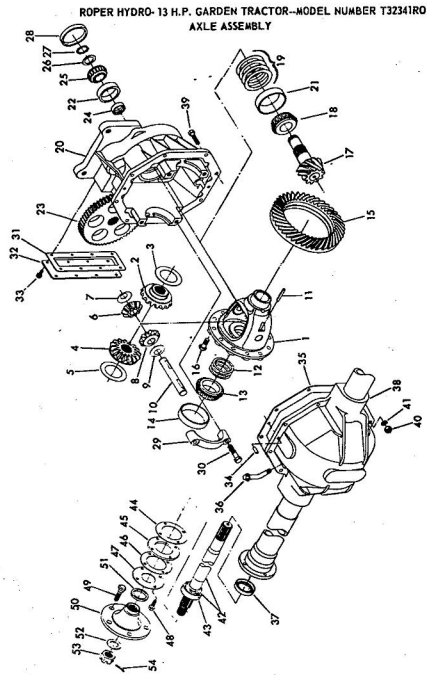

ROPER HYDRO 13 H.P. GARDEN TRACTOR--MODEL NUMBER T32341RO
AXLE ASSEMBLY