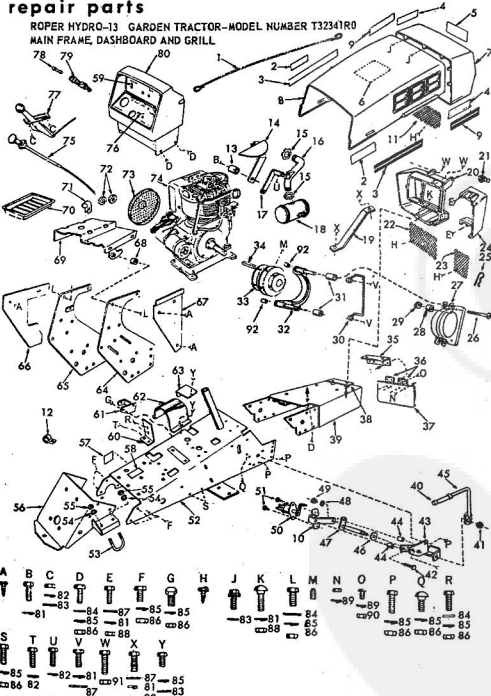

ROPER HYDRO 13 H.P. GARDEN TRACTOR—MODEL NUMBER T33241RO
SEAT AND STEERING

repair parts

**ROPER HYDRO-13 GARDEN TRACTOR-MODEL NUMBER T32341R0
MAIN FRAME, DASHBOARD AND GRILL**