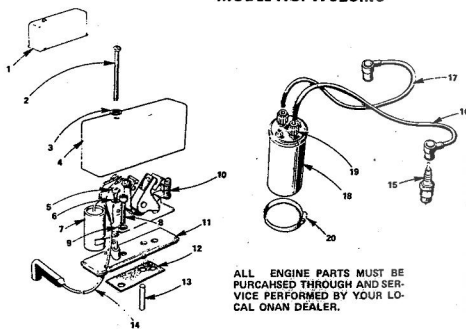

**ROPER 18T GARDEN TRACTOR
MODEL NO. T9326IRO**

IGNITION GROUP