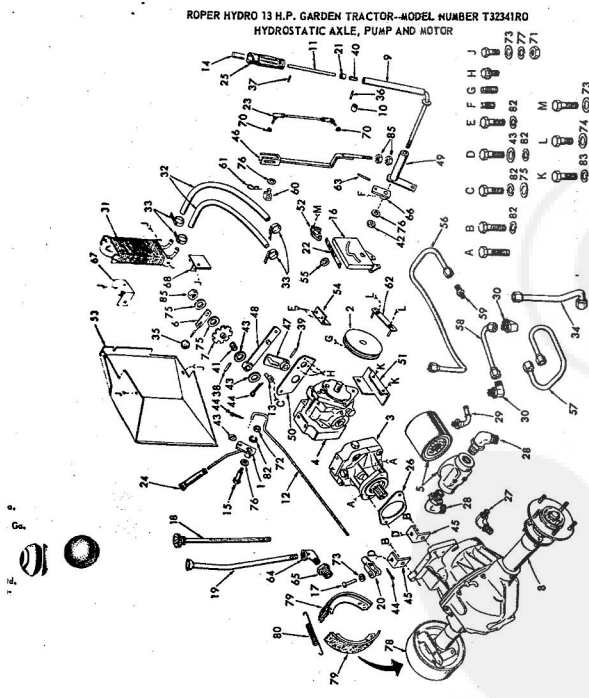

ROPER HYDRO 13 H.P. GARDEN TRACTOR--MODEL NUMBER T32341R0 HYDROSTATIC AXLE, PUMP AND MOTOR

KEY PART NO.	DESCRIPTION	KEY PART NO.	DESCRIPTION
1	634650	19	5128R
2	634655	20	5122R
3	634657	21	5298R
4	634658	22	5299R
5	634659	23	5294R
6	634660	24	5294R
7	634661	25	5294R
8	634662	26	5294R
9	634663	27	5294R
10	634664	28	5294R
11	634665	29	5294R
12	634666	30	5294R
13	634667	31	5294R
14	634668	32	5294R
15	634669	33	5294R
16	634670	34	5294R
17	634671	35	5294R
18	634672	36	5294R
19	634673	37	5294R
20	634674	38	5294R
21	634675	39	5294R
22	634676	40	5294R
23	634677	41	5294R
24	634678	42	5294R
25	634679	43	5294R
26	634680	44	5294R
27	634681	45	5294R
28	634682	46	5294R
29	634683	47	5294R
30	634684	48	5294R
31	634685	49	5294R
32	634686	50	5294R
33	634687	51	5294R
34	634688	52	5294R
35	634689	53	5294R
36	634690	54	5294R
37	634691	55	5294R
38	634692	56	5294R
39	634693	57	5294R
40	634694	58	5294R
41	634695	59	5294R
42	634696	60	5294R
43	634697	61	5294R
44	634698	62	5294R
45	634699	63	5294R
46	634700	64	5294R
47	634701	65	5294R
48	634702	66	5294R
49	634703	67	5294R
50	634704	68	5294R
51	634705	69	5294R
52	634706	70	5294R
53	634707	71	5294R
54	634708	72	5294R
55	634709	73	5294R
56	634710	74	5294R
57	634711	75	5294R
58	634712	76	5294R
59	634713	77	5294R
60	634714	78	5294R
61	634715	79	5294R
62	634716	80	5294R
63	634717	81	5294R
64	634718	82	5294R
65	634719	83	5294R
66	634720	84	5294R
67	634721	85	5294R
68	634722	86	5294R
69	634723	87	5294R
70	634724	88	5294R
71	634725	89	5294R
72	634726	90	5294R
73	634727	91	5294R
74	634728	92	5294R
75	634729	93	5294R
76	634730	94	5294R
77	634731	95	5294R
78	634732	96	5294R
79	634733	97	5294R
80	634734	98	5294R
81	634735	99	5294R
82	634736	100	5294R