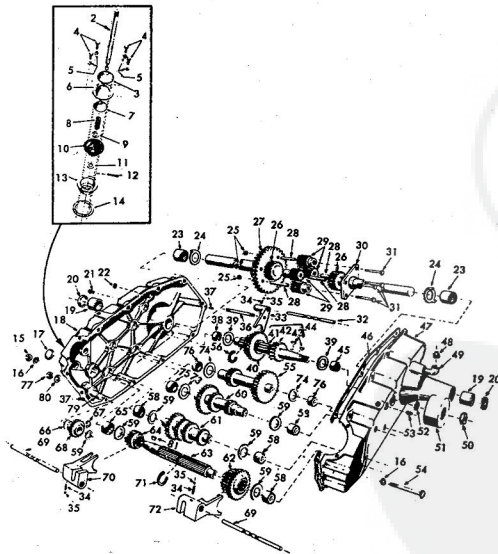

ROPER RT-16 GARDEN TRACTOR—MODEL NO. T62241R3
TRANSAXLE

ROPER RT-16 GARDEN TRACTOR—MODEL NO. T62241R3
TRANSAXLE