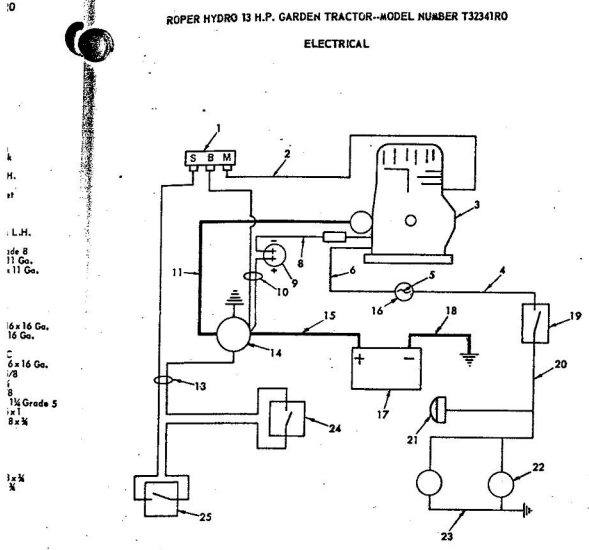

ROPER HYDRO 13 H.P. GARDEN TRACTOR--MODEL NUMBER T32341R0 HYDROSTATIC AXLE, PUMP AND MOTOR

KEY PART NO.	DESCRIPTION	KEY PART NO.	DESCRIPTION
1	634650	19	5128R
2	634655	20	5122R
3	634657	21	5298R
4	634658	22	5299R
5	634659	23	5294R
6	634660	24	5294R
7	634661	25	5294R
8	634662	26	5294R
9	634663	27	5294R
10	634664	28	5294R
11	634665	29	5294R
12	634666	30	5294R
13	634667	31	5294R
14	634668	32	5294R
15	634669	33	5294R
16	634670	34	5294R
17	634671	35	5294R
18	634672	36	5294R
19	634673	37	5294R
20	634674	38	5294R
21	634675	39	5294R
22	634676	40	5294R
23	634677	41	5294R
24	634678	42	5294R
25	634679	43	5294R
26	634680	44	5294R
27	634681	45	5294R
28	634682	46	5294R
29	634683	47	5294R
30	634684	48	5294R
31	634685	49	5294R
32	634686	50	5294R
33	634687	51	5294R
34	634688	52	5294R
35	634689	53	5294R
36	634690	54	5294R
37	634691	55	5294R
38	634692	56	5294R
39	634693	57	5294R
40	634694	58	5294R
41	634695	59	5294R
42	634696	60	5294R
43	634697	61	5294R
44	634698	62	5294R
45	634699	63	5294R
46	634700	64	5294R
47	634701	65	5294R
48	634702	66	5294R
49	634703	67	5294R
50	634704	68	5294R
51	634705	69	5294R
52	634706	70	5294R
53	634707	71	5294R
54	634708	72	5294R
55	634709	73	5294R
56	634710	74	5294R
57	634711	75	5294R
58	634712	76	5294R
59	634713	77	5294R
60	634714	78	5294R
61	634715	79	5294R
62	634716	80	5294R
63	634717	81	5294R
64	634718	82	5294R
65	634719	83	5294R
66	634720	84	5294R
67	634721	85	5294R
68	634722	86	5294R
69	634723	87	5294R
70	634724	88	5294R
71	634725	89	5294R
72	634726	90	5294R
73	634727	91	5294R
74	634728	92	5294R
75	634729	93	5294R
76	634730	94	5294R
77	634731	95	5294R
78	634732	96	5294R
79	634733	97	5294R
80	634734	98	5294R
81	634735	99	5294R
82	634736	100	5294R