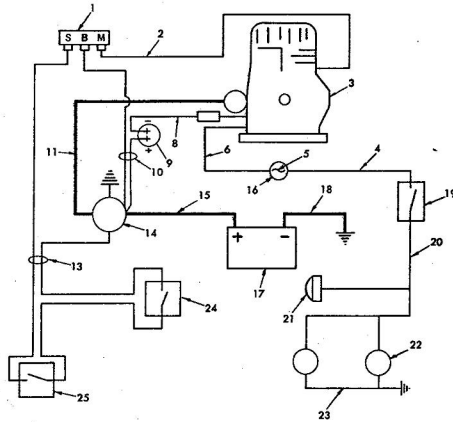

ROPER RT-16 GARDEN TRACTOR—MODEL NO. T62241R3
ELECTRICAL WIRING DIAGRAM