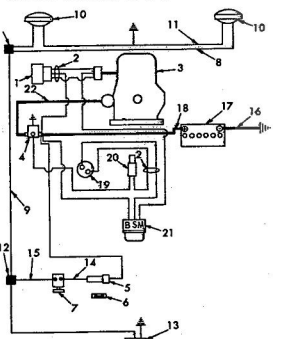

ROPER RT-10 GARDEN TRACTOR--MODEL NO. T02251R0

ROPER RT-10 GARDEN TRACTOR--MODEL NO. T02251RO

ROPER RT-10 GARDEN TRACTOR--MODEL NO. T02251RO