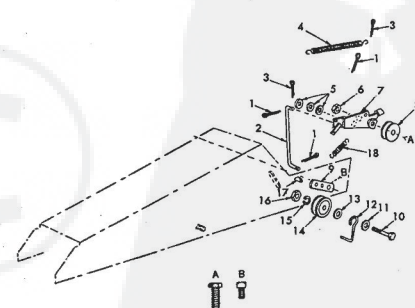

ROPER HYDRO-13 GARDEN TRACTOR—MODEL NUMBER T33241RO

CLUTCH