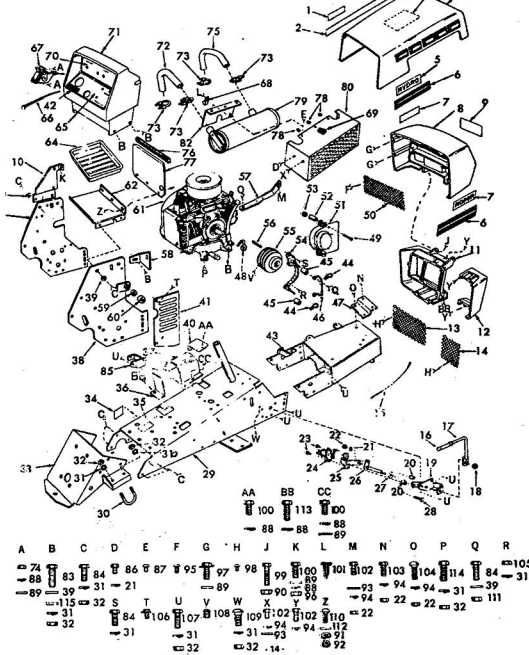

**ROPER HYDRO 16T GARDEN TRACTOR
MODEL NO. T6336IRO AND T6336IRI**

MAIN FRAME, DASHBOARD AND GRILL

**ROPER HYDRO 16T GARDEN TRACTOR
MODEL NO. T6336IRO AND T6336IRI**

MAIN FRAME, DASHBOARD AND GRILL

*STANDARD HARDWARE-PURCHASE LOCALLY