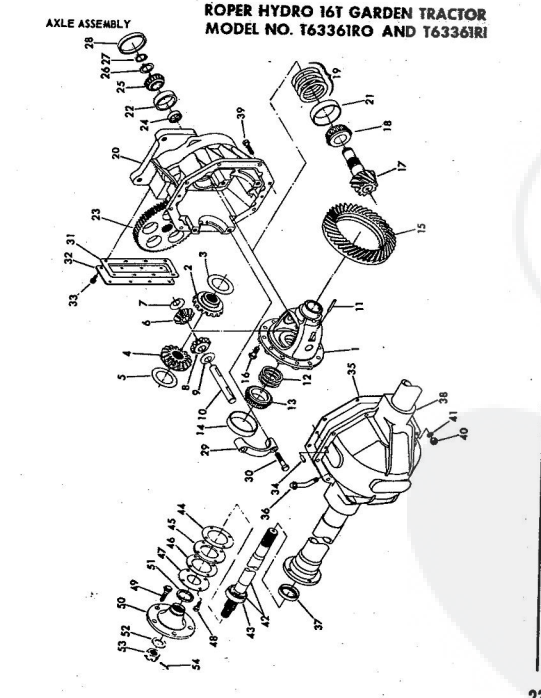

AXLE ASSEMBLY

ROPER HYDRO 16T GARDEN TRACTOR
MODEL NO. T6336IRO AND T6336IRI

AXLE ASSEMBLY

KEY NO.	PART NO.	DESCRIPTION
1	7178R	Spig Ring
2	7178R	Wash Plug Gasket
3	7178R	Wash Plug Gasket
4	7178R	Wash Plug Gasket
5	7178R	Wash Plug Gasket
6	7178R	Wash Plug Gasket
7	7178R	Wash Plug Gasket
8	7178R	Wash Plug Gasket
9	7178R	Wash Plug Gasket
10	7178R	Wash Plug Gasket
11	7178R	Wash Plug Gasket
12	7178R	Wash Plug Gasket
13	7178R	Wash Plug Gasket
14	7178R	Wash Plug Gasket
15	7178R	Wash Plug Gasket
16	7178R	Wash Plug Gasket
17	7178R	Wash Plug Gasket
18	7178R	Wash Plug Gasket
19	7178R	Wash Plug Gasket
20	7178R	Wash Plug Gasket
21	7178R	Wash Plug Gasket
22	7178R	Wash Plug Gasket
23	7178R	Wash Plug Gasket
24	7178R	Wash Plug Gasket
25	7178R	Wash Plug Gasket
26	7178R	Wash Plug Gasket
27	7178R	Wash Plug Gasket
28	7178R	Wash Plug Gasket
29	7178R	Wash Plug Gasket
30	7178R	Wash Plug Gasket
31	7178R	Wash Plug Gasket
32	7178R	Wash Plug Gasket
33	7178R	Wash Plug Gasket
34	7178R	Wash Plug Gasket
35	7178R	Wash Plug Gasket
36	7178R	Wash Plug Gasket
37	7178R	Wash Plug Gasket
38	7178R	Wash Plug Gasket
39	7178R	Wash Plug Gasket
40	7178R	Wash Plug Gasket
41	7178R	Wash Plug Gasket
42	7178R	Wash Plug Gasket
43	7178R	Wash Plug Gasket
44	7178R	Wash Plug Gasket
45	7178R	Wash Plug Gasket
46	7178R	Wash Plug Gasket
47	7178R	Wash Plug Gasket
48	7178R	Wash Plug Gasket
49	7178R	Wash Plug Gasket
50	7178R	Wash Plug Gasket
51	7178R	Wash Plug Gasket
52	7178R	Wash Plug Gasket
53	7178R	Wash Plug Gasket
54	7178R	Wash Plug Gasket
55	7178R	Wash Plug Gasket
56	7178R	Wash Plug Gasket
57	7178R	Wash Plug Gasket
58	7178R	Wash Plug Gasket
59	7178R	Wash Plug Gasket
60	7178R	Wash Plug Gasket
61	7178R	Wash Plug Gasket
62	7178R	Wash Plug Gasket
63	7178R	Wash Plug Gasket
64	7178R	Wash Plug Gasket
65	7178R	Wash Plug Gasket
66	7178R	Wash Plug Gasket
67	7178R	Wash Plug Gasket
68	7178R	Wash Plug Gasket
69	7178R	Wash Plug Gasket
70	7178R	Wash Plug Gasket
71	7178R	Wash Plug Gasket
72	7178R	Wash Plug Gasket
73	7178R	Wash Plug Gasket
74	7178R	Wash Plug Gasket
75	7178R	Wash Plug Gasket
76	7178R	Wash Plug Gasket
77	7178R	Wash Plug Gasket
78	7178R	Wash Plug Gasket
79	7178R	Wash Plug Gasket
80	7178R	Wash Plug Gasket
81	7178R	Wash Plug Gasket
82	7178R	Wash Plug Gasket
83	7178R	Wash Plug Gasket
84	7178R	Wash Plug Gasket
85	7178R	Wash Plug Gasket
86	7178R	Wash Plug Gasket
87	7178R	Wash Plug Gasket
88	7178R	Wash Plug Gasket
89	7178R	Wash Plug Gasket
90	7178R	Wash Plug Gasket
91	7178R	Wash Plug Gasket
92	7178R	Wash Plug Gasket
93	7178R	Wash Plug Gasket
94	7178R	Wash Plug Gasket
95	7178R	Wash Plug Gasket
96	7178R	Wash Plug Gasket
97	7178R	Wash Plug Gasket
98	7178R	Wash Plug Gasket
99	7178R	Wash Plug Gasket
100	7178R	Wash Plug Gasket