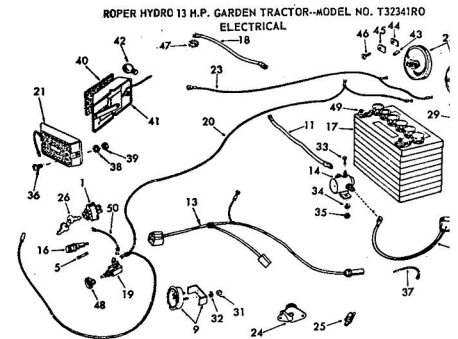

ROPER HYDRO 13 H.P. GARDEN TRACTOR--MODEL NUMBER T32341R0 HYDROSTATIC AXLE, PUMP AND MOTOR

KEY PART NO.	DESCRIPTION	KEY PART NO.	DESCRIPTION
1	634650	19	5128R
2	634655	20	5122R
3	634657	21	5298R
4	634658	22	5299R
5	634659	23	5294R
6	634660	24	5294R
7	634661	25	5294R
8	634662	26	5294R
9	634663	27	5294R
10	634664	28	5294R
11	634665	29	5294R
12	634666	30	5294R
13	634667	31	5294R
14	634668	32	5294R
15	634669	33	5294R
16	634670	34	5294R
17	634671	35	5294R
18	634672	36	5294R
19	634673	37	5294R
20	634674	38	5294R
21	634675	39	5294R
22	634676	40	5294R
23	634677	41	5294R
24	634678	42	5294R
25	634679	43	5294R
26	634680	44	5294R
27	634681	45	5294R
28	634682	46	5294R
29	634683	47	5294R
30	634684	48	5294R
31	634685	49	5294R
32	634686	50	5294R
33	634687	51	5294R
34	634688	52	5294R
35	634689	53	5294R
36	634690	54	5294R
37	634691	55	5294R
38	634692	56	5294R
39	634693	57	5294R
40	634694	58	5294R
41	634695	59	5294R
42	634696	60	5294R
43	634697	61	5294R
44	634698	62	5294R
45	634699	63	5294R
46	634700	64	5294R
47	634701	65	5294R
48	634702	66	5294R
49	634703	67	5294R
50	634704	68	5294R
51	634705	69	5294R
52	634706	70	5294R
53	634707	71	5294R
54	634708	72	5294R
55	634709	73	5294R
56	634710	74	5294R
57	634711	75	5294R
58	634712	76	5294R
59	634713	77	5294R
60	634714	78	5294R
61	634715	79	5294R
62	634716	80	5294R
63	634717	81	5294R
64	634718	82	5294R
65	634719	83	5294R
66	634720	84	5294R
67	634721	85	5294R
68	634722	86	5294R
69	634723	87	5294R
70	634724	88	5294R
71	634725	89	5294R
72	634726	90	5294R
73	634727	91	5294R
74	634728	92	5294R
75	634729	93	5294R
76	634730	94	5294R
77	634731	95	5294R
78	634732	96	5294R
79	634733	97	5294R
80	634734	98	5294R
81	634735	99	5294R
82	634736	100	5294R