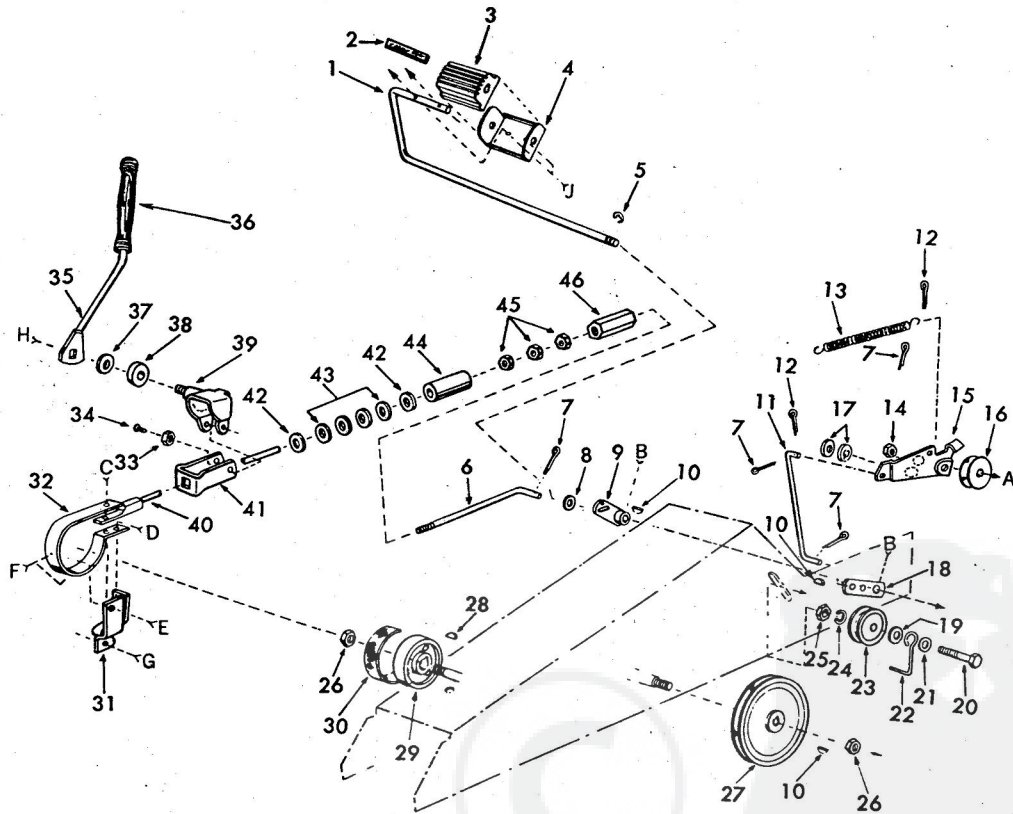

repair parts

RT-16T TRACTOR--MODEL NUMBER T63231R

A	B	C	D	E	F	G	H	J

repair parts

RT-16T TRACTOR--MODEL NUMBER T63231R

KEY NO.	PART NO.	DESCRIPTION	KEY NO.	PART NO.	DESCRIPTION
1	2648R	Foot Pedal Shaft	33	9071H	Huglock Nut 1/4-28
2	1244R	Foot Pedal Plate	34	3244P	Hex Bolt 1/4-28 x 5/8 H.T.
3	1062R	Foot Pedal	35	626A394	Parking Lock Handle Assembly
4	8765H	Foot Pedal Bracket	36	4379H	Handle Grip
5	5001P	E-Ring	37	5999H	Spring Washer
6	2202R	Brake Rod-Front	38	2221R	Parking Brake Spacer
7	2505P	Cotter Pin 1/8 x 3/4	39	634A489	Lock Bracket Assembly
8	1513P	Washer 13/32 x 13/16 x 16 Ga.	40	626A365	Brake Rod Assembly
9	634A33A	Brake Arm Assembly	41	2197R	Parking Brake Yoke
10	9858M1	Woodruff Key 3/16 x 5/8	42	1557P	Washer 13/32 x 13/16 x 11 Ga.
11	2645R	Clutch Rod	43	2263R	Spring Washer
12	2514P	Cotter Pin 1/4 x 1	44	2201R	Bushing
13	6486H	Spring	45	501P	Hex Nut 3/8-16 UNC
14	548P	Hex Jam-Lock Nut 3/8-24 UNF	46	6417H	Turnbuckle
15	634A518	Idler Bracket Weldment	47	3052P	Hex Bolt 3/8-24 UNF x 1 Pltd.
16	634A86	Idler, Bolt and Nut (Inc. Key No's. 14 and 47)	48	4501P	Sq. Hd. Set Screw C.P. 5/16-18 x 1/2
17	1545P	Washer 17/32 x 1 x 16 Ga.	49	3159P	Hex Bolt 5/16-18 x 7/8
18	626A31A	Steering Arm Assembly	50	11P	Sq. Neck Carriage Bolt 1/4-20 x 5/8
19	1520P	Washer .469 I.D. x 1-1/8 x 11 Ga.	51	3164P	Flat Hd. Machine Screw
20	3262P	Hex Bolt 7/16-14 x 2 1/2	52	2004P	Undercut 3/8-16 x 3/4 Rivet, Brass Tubular #4 x 1/4
21	1518P	Washer 15/32 x 11/16 x 16 Ga.	53	3022P	Hex Bolt 3/8-16 x 7/8
22	6479H1	Belt Guide Finger	54	511P	Nylock Nut 3/8-24 UNF
23	6635H	Flat Idler	55	3003P	Hex Bolt 1/4-20 UNC x 3/4
24	1001P	Lockwasher 7/16	56	1003P	Lockwasher 5/16
25	500P	Hex Nut 7/16-14	57	1002P	Lockwasher 1/4
26	9204H	Lock Nut 1/2-20 UNF	58	1004P	Lockwasher 3/8
27	6461H2	Transmission (Transaxle) Pulley	59	1685H	Locknut 5/16-18
28	2228M	Woodruff Key 3/16 x 3/4	60	503P	Hex Nut 1/4-20
29	7648H1	Brake Drum			
30	7645H	Brake Lining			
31	634A168	Brake Bracket Assembly			
32	634A167	Brake Band and Lining