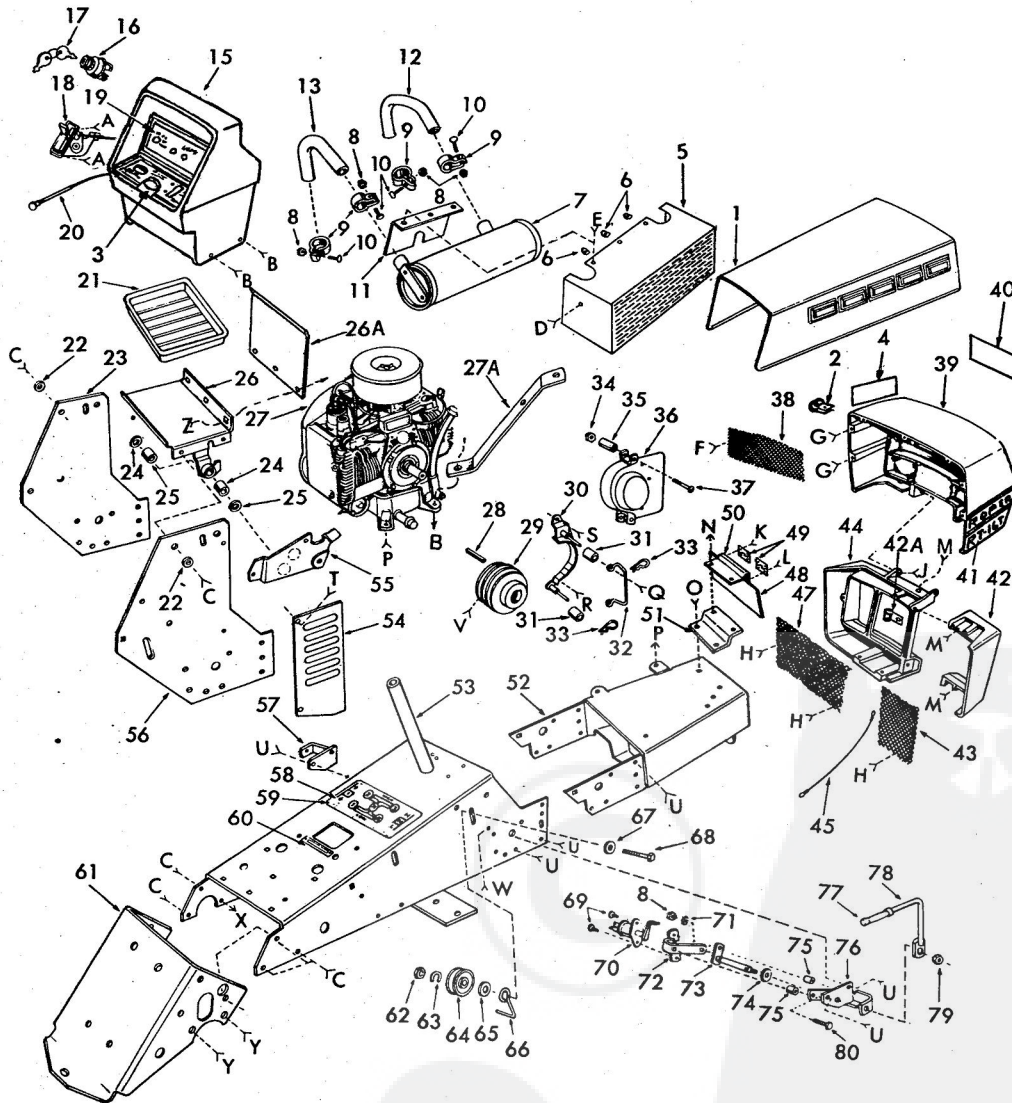

repair parts

RT-16T TRACTOR--MODEL NUMBER T63231R

A	B	C	D	E	F	G	H	J	K	L	M	N	O	P	Q	R	S	T	U	V	W	X	Y
81	82	22	83	71	81	86	87	85	86	86	88	88	88	83	22	83	83	83	83	83	83	89	90
	83	84			86				8	8	8	8	8	84	84	84			84	84			
	84				87																		

repair parts

RT-16T TRACTOR--MODEL NUMBER T63231R

repair parts

RT-16T TRACTOR--MODEL NUMBER T63231R

KEY NO.	PART NO.	DESCRIPTION
1	1528P	Washer 13/16 x 1 1/4 x 14 Ga.
2	1309H	Bearing
3	634A521	Front Axle with Bearings (Inc. Key No. 2)
4	4764H	Huglock Nut 5/8-11 UNC
5	5000P	E-Ring
6	634A277	Spindle Complete-R.H.
7	9040H	Flanged Bearing
8	511P	Nylock Nut, 3/8-24 UNF
9	1505P	Washer 9/32 x 1/2 x 14 Ga.
10	6855M	Grease Fitting
11	2699R	Hex Bolt
12	634A278	Spindle Complete-L.H.
13	1808R	Tie Rod and Joints
14	1552P	Washer 49/64 x 1 1/4 x 16 Ga.
15	634A98	Steering Bell Crank Weldment
16	9318H	Drag Link and Joints
17	6842M	Grease Fitting
18	634A95	Steering Gear Sector and Arm
19	3938R	Front Tire-Tubeless
20	795R	Tire Valve
21	2168R	Front Wheel
22	1562P	Washer 25/32 x 1 1/2 x 16 Ga.
23	8785H	Wear Washer
24	4831H	Elastic Nut 3/4-16 UNF
25	8763H	Dust Cap-Outer
26	3008P	Hex Bolt 5/16-18 x 1/2
27	8798H	Roll Pin 5/32 x 1
28	6856M	Grease Fitting 1/4-28 Taper Thread