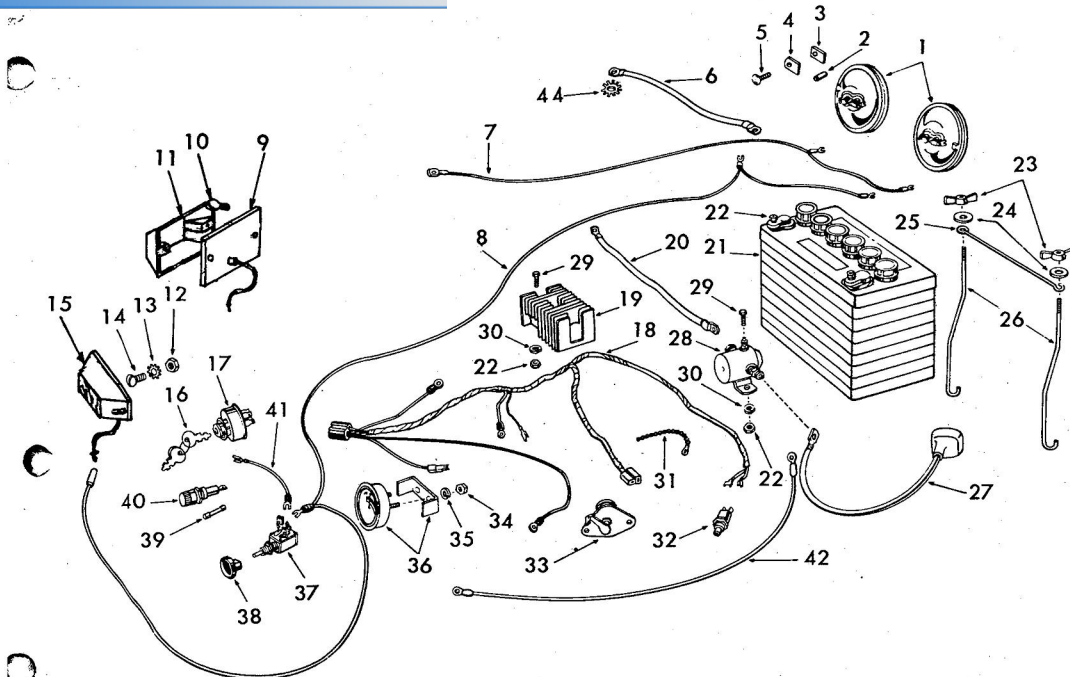

repair parts

RT-16T TRACTOR--MODEL NUMBER T63231R

fiiche vas contacteur
B
C
A
I
S

regulateur
avec fusible - 23 -
à gauche de fusible
fiiche alternateur

TRACTOR--MODEL NUMBER T63231R

KEY NO.	PART NO.	DESCRIPTION	KEY NO.	PART NO.	DESCRIPTION
1	7034H	Headlight 4432	23	3748M	Wing Nut 1/4-20 95690
2	9197H	Hose (On Grill-Headlight Locating Pins)	24	1509P	Washer 5/16 x 3/4 x 16 Ga.
3	8784H1	Rubber Spacer 4740	25	5110H	Battery Clamp
4	8768H	Mounting Clip 4729	26	2685R	Battery Bolt
5	5554P	Phillips Pan Hd. Thread Cutting Screw #10-16 x 1/2	27	634A490	Battery Cable & Cover (Positive to Solenoid)
6	2753R	Battery Cable (Neg. To Ground)	28	103R	Solenoid
7	2894R	Ground Wire-Headlight	29	3115P	Hex Bolt 1/4-20 x 5/8 940100
8	3773R	Lead Wire (Light Switch To Headlight & Tail Light)	30	1002P	Lockwasher 1/4 956920
9	3869R	Housing (Tail Light)	31	2777R	Tie
10	3867R	Bulb #1895 2 Candle Power	32	2329R	Neutral Safety Switch 5038
11	3868R	Lens (Tail Light)	33	2249R	Safety Switch (Mower 5039)
12	505P	Hex Mach. Screw Nut #10-24	34	543P	Hex Nut #10-32
13	1404P	External Tooth Lockwasher #10	35	1006P	Lockwasher #10
14	3073P	Slotted Truss Hd. Mach. Screw #10-24 x 1/2	36	6987H2	Ammeter 4515
15	3757R	Tail Light	37	5735H	Light Switch (Includes Knob Light Switch)
16	7552H	Key Set	38	9267H	Knob Light Switch
17	2683R	Ignition Switch (Includes Item #16)	39	2212R	Fuse 5046
18	2687R	Ignition Wire Harness 5037	40	2211R	Fuse Holder
19	2684R	Regulator 5009	41	2228R	Electrical Wire (Fuse to Light Switch)
20	2226R	Battery Cable (Solenoid To Starter)	42	2688R	Electrical Wire (Solenoid to Ammeter)
21	9885H	Battery	43	BF-MS 2493A	Engine 16 H.P. (Twin Cyl.)
22	503P	Hex Nut 1/4-20 95825	44	1402P	External Lockwasher
					STARTER 30004953