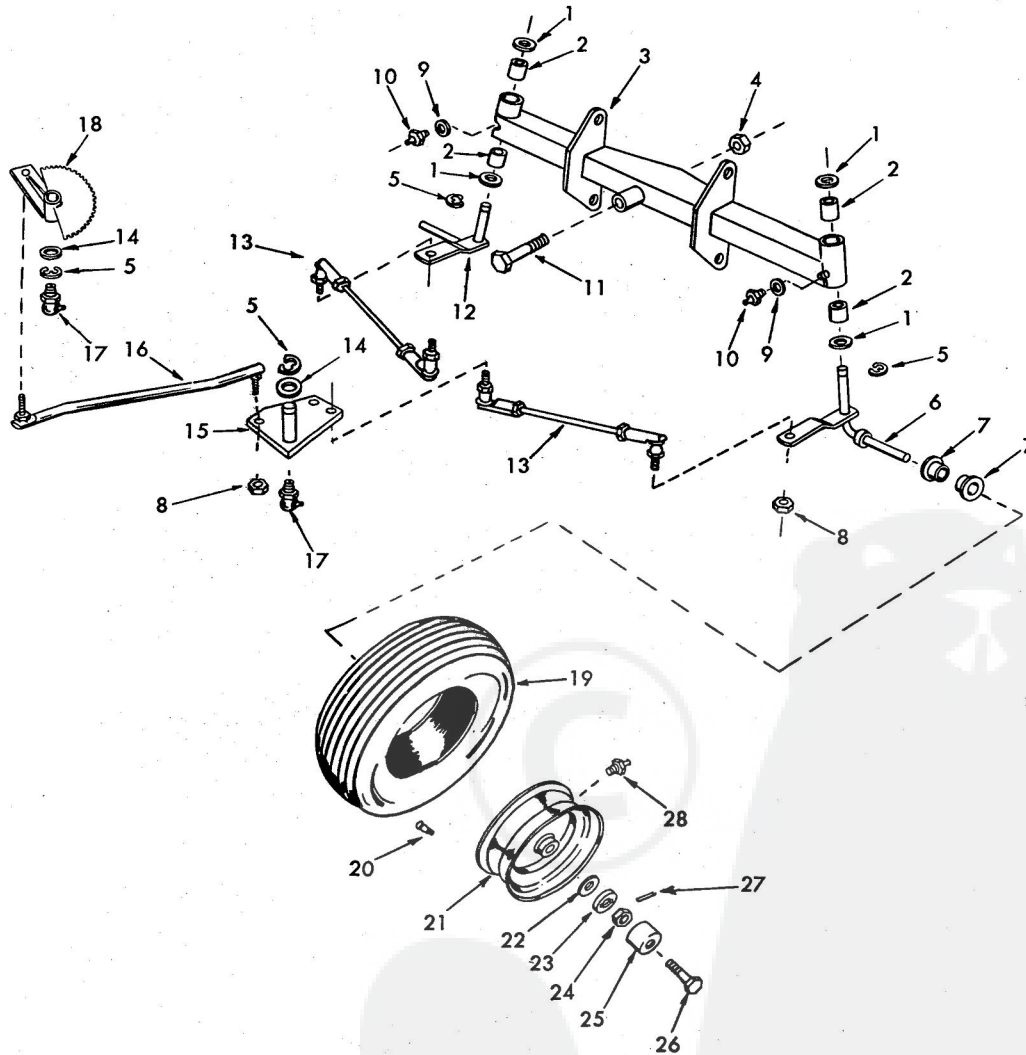

repair parts

RT-16T TRACTOR--MODEL NUMBER T63231R

repair parts

RT-16T TRACTOR--MODEL NUMBER T63231R

KEY NO.	PART NO.	DESCRIPTION
1	1528P	Washer 13/16 x 1 1/4 x 14 Ga.
2	1309H	Bearing
3	634A521	Front Axle with Bearings (Inc. Key No. 2)
4	4764H	Huglock Nut 5/8-11 UNC
5	5000P	E-Ring
6	634A277	Spindle Complete-R.H.
7	9040H	Flanged Bearing
8	511P	Nylock Nut, 3/8-24 UNF
9	1505P	Washer 9/32 x 1/2 x 14 Ga.
10	6855M	Grease Fitting
11	2699R	Hex Bolt
12	634A278	Spindle Complete-L.H.
13	1808R	Tie Rod and Joints
14	1552P	Washer 49/64 x 1 1/4 x 16 Ga.
15	634A98	Steering Bell Crank Weldment
16	9318H	Drag Link and Joints
17	6842M	Grease Fitting
18	634A95	Steering Gear Sector and Arm
19	3938R	Front Tire-Tubeless
20	795R	Tire Valve
21	2168R	Front Wheel
22	1562P	Washer 25/32 x 1 1/2 x 16 Ga.
23	8785H	Wear Washer
24	4831H	Elastic Nut 3/4-16 UNF
25	8763H	Dust Cap-Outer
26	3008P	Hex Bolt 5/16-18 x 1/2
27	8798H	Roll Pin 5/32 x 1
28	6856M	Grease Fitting 1/4-28 Taper Thread