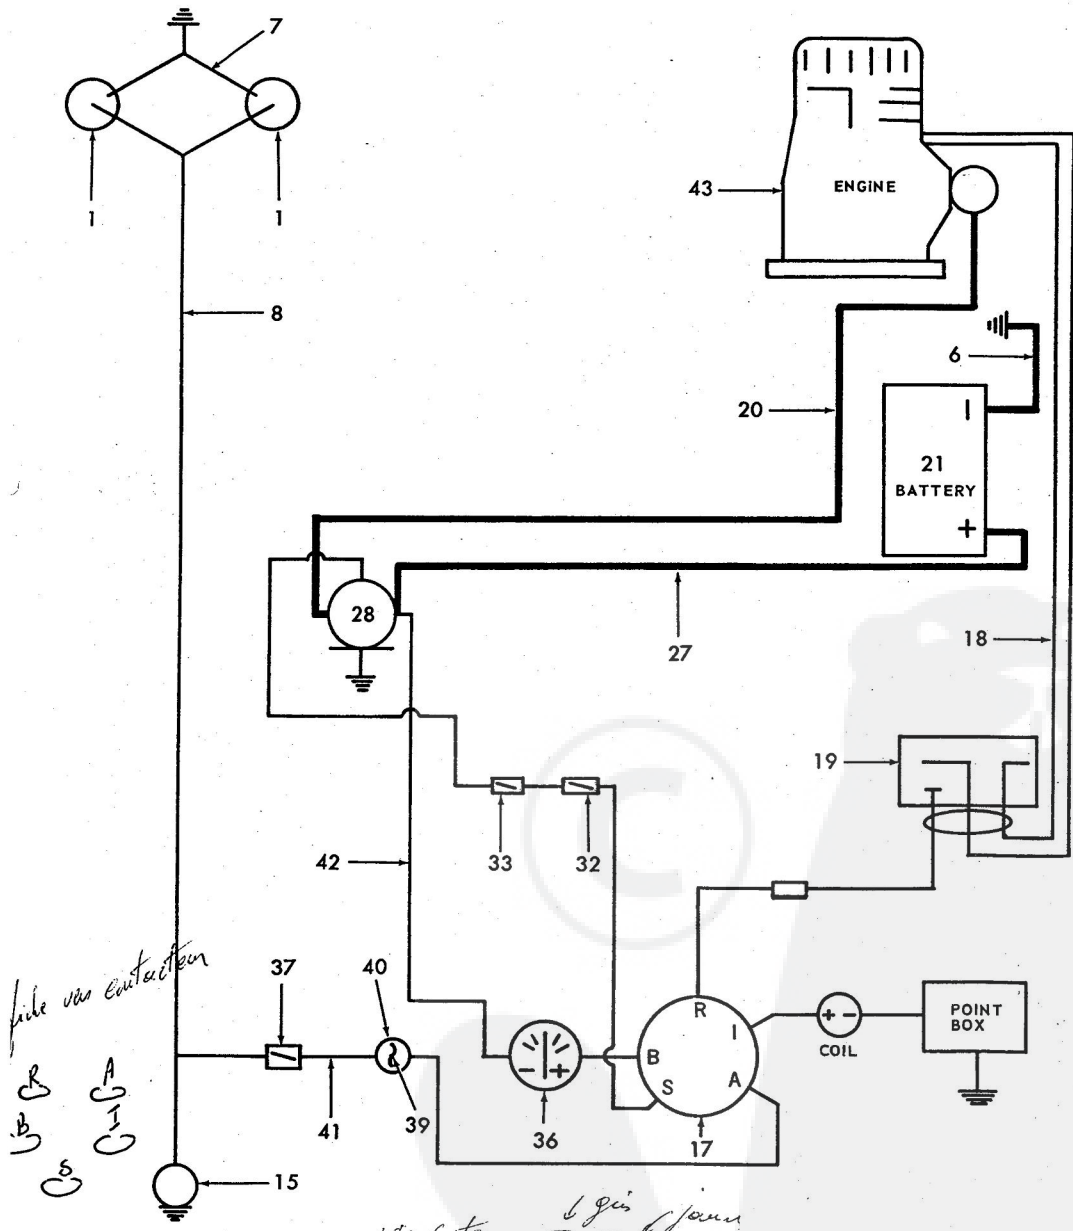

repair parts

RT-16T TRACTOR--MODEL NUMBER T63231R

KEY NO.	PART NO.	DESCRIPTION	KEY NO.	PART NO.	DESCRIPTION
1	2648R	Foot Pedal Shaft	33	9071H	Huglock Nut 1/4-28
2	1244R	Foot Pedal Plate	34	3244P	Hex Bolt 1/4-28 x 5/8 H.T.
3	1062R	Foot Pedal	35	626A394	Parking Lock Handle Assembly
4	8765H	Foot Pedal Bracket	36	4379H	Handle Grip
5	5001P	E-Ring	37	5999H	Spring Washer
6	2202R	Brake Rod-Front	38	2221R	Parking Brake Spacer
7	2505P	Cotter Pin 1/8 x 3/4	39	634A489	Lock Bracket Assembly
8	1513P	Washer 13/32 x 13/16 x 16 Ga.	40	626A365	Brake Rod Assembly
9	634A33A	Brake Arm Assembly	41	2197R	Parking Brake Yoke
10	9858M1	Woodruff Key 3/16 x 5/8	42	1557P	Washer 13/32 x 13/16 x 11 Ga.
11	2645R	Clutch Rod	43	2263R	Spring Washer
12	2514P	Cotter Pin 1/4 x 1	44	2201R	Bushing
13	6486H	Spring	45	501P	Hex Nut 3/8-16 UNC
14	548P	Hex Jam-Lock Nut 3/8-24 UNF	46	6417H	Turnbuckle
15	634A518	Idler Bracket Weldment	47	3052P	Hex Bolt 3/8-24 UNF x 1 Pltd.
16	634A86	Idler, Bolt and Nut (Inc. Key No's. 14 and 47)	48	4501P	Sq. Hd. Set Screw C.P. 5/16-18 x 1/2
17	1545P	Washer 17/32 x 1 x 16 Ga.	49	3159P	Hex Bolt 5/16-18 x 7/8
18	626A31A	Steering Arm Assembly	50	11P	Sq. Neck Carriage Bolt 1/4-20 x 5/8
19	1520P	Washer .469 I.D. x 1-1/8 x 11 Ga.	51	3164P	Flat Hd. Machine Screw
20	3262P	Hex Bolt 7/16-14 x 2 1/2	52	2004P	Undercut 3/8-16 x 3/4 Rivet, Brass Tubular #4 x 1/4
21	1518P	Washer 15/32 x 11/16 x 16 Ga.	53	3022P	Hex Bolt 3/8-16 x 7/8
22	6479H1	Belt Guide Finger	54	511P	Nylock Nut 3/8-24 UNF
23	6635H	Flat Idler	55	3003P	Hex Bolt 1/4-20 UNC x 3/4
24	1001P	Lockwasher 7/16	56	1003P	Lockwasher 5/16
25	500P	Hex Nut 7/16-14	57	1002P	Lockwasher 1/4
26	9204H	Lock Nut 1/2-20 UNF	58	1004P	Lockwasher 3/8
27	6461H2	Transmission (Transaxle) Pulley	59	1685H	Locknut 5/16-18
28	2228M	Woodruff Key 3/16 x 3/4	60	503P	Hex Nut 1/4-20
29	7648H1	Brake Drum			
30	7645H	Brake Lining			
31	634A168	Brake Bracket Assembly			
32	634A167	Brake Band and Lining			

repair parts

RT-16T TRACTOR--MODEL NUMBER T63231R

fiiche vas contacteur
B
C
A
I
S

regulateur
avec fusible - 23 -
à gauche de fusible
fiiche alternateur