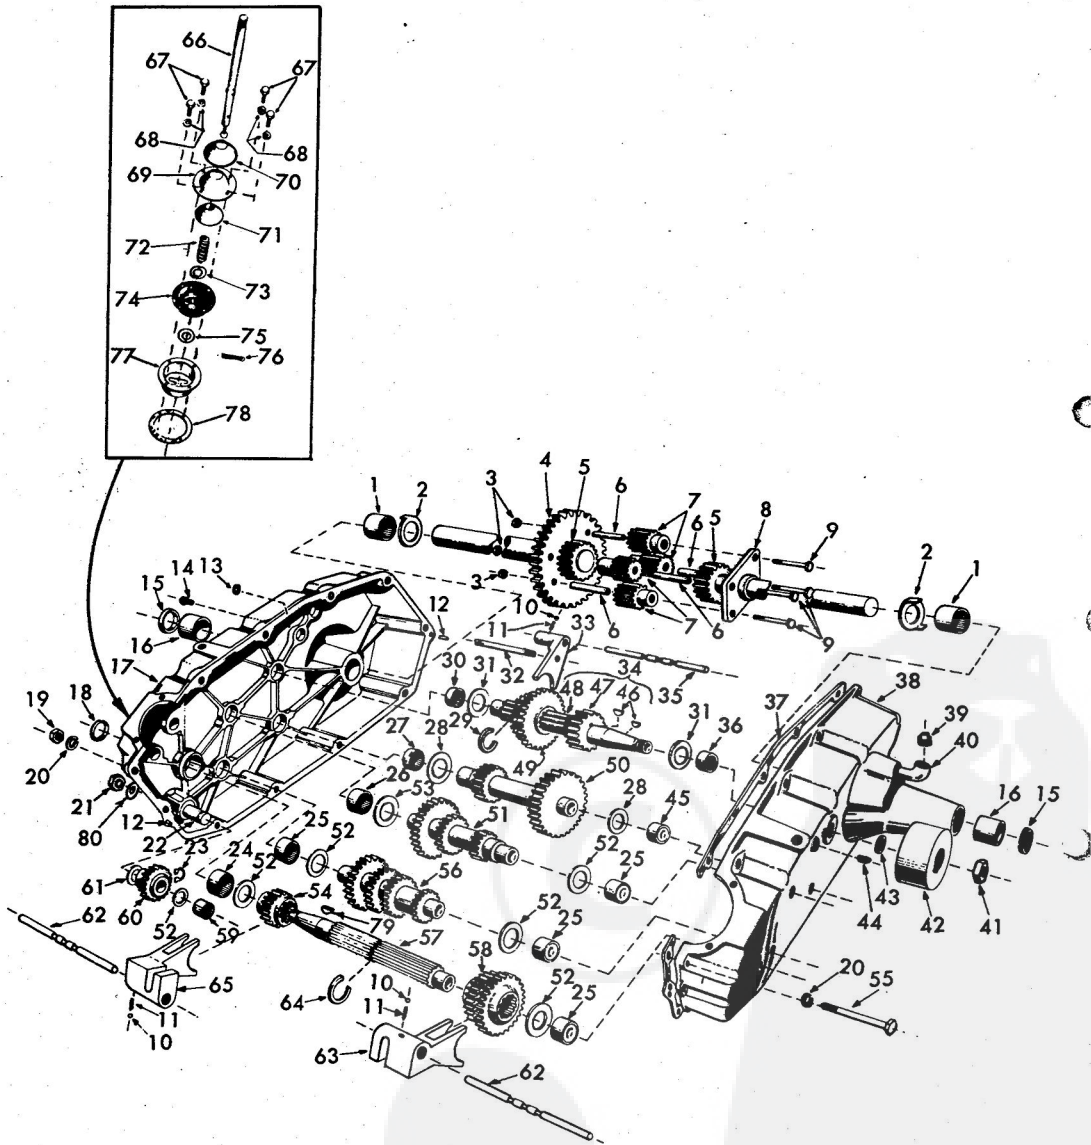

repair parts

RT-16T TRACTOR--MODEL NUMBER T63231R

RT-16T TRACTOR--MODEL NUMBER T63231R

KEY NO.	PART NO.	DESCRIPTION	KEY NO.	PART NO.	DESCRIPTION
1	3039R	Needle Bearing	40	4003P	90 Street Elbow 1/2 14 N.P.T.
2	6256H	Axle Thrust Washer	41	9204H	Lock Nut 1/2 - 20
3	7810H	Gripco Nut 3/8 - 24	42	7648H1	Brake Drum
4	8662H	Final Drive - Gear	43	6271H	Oil Seal
5	633A34	Axle Shaft and Gear	44	4001P	Pipe Plug 1/4 - 18 N.P.T.
6	6252H1	Bushing - Differential Pinion	45	8117H	Needle Bearing
7	8657H	Differential Pinion	46	2228M	Woodruff Key 3/16 x 3/4 H.T.
8	6263H1	Differential Carrier	47	8659H	4th. Reduction Pinion
9	3056P	Hex Bolt 3/8 - 24 x 3/4 1" Thread Length	48	6221H	3rd. Reduction Gear Shaft
10	7392M	Steel Ball	49	633A14	High - Low Range Gears and Hub
11	6272H	Spring - Shift Fork Detent	50	633A33	4th. Reduction Shaft and Gear
12	6277H	Dowel Pin	51	633A31	2nd. Reduction Shaft and Gear
13	6269H	Oil Seal	52	1370H	Thrust Bearing Race
14	5855H	Pressure Relief Valve	53	7395H	Thrust Bearing Race
15	4910H	Oil Seal	54	6231H	Low Speed Pinion
16	992R1	Sintered Iron Bearing	55	3087P	Hex Bolt 5/16 x 1 1/2 Grade 5 H.T.
17	633A28A	Gear Case Reverse Idler Shaft and Bearings R.H.	56	633A30	Speed Change Gears & Shaft
18	6270H	Oil Seal	57	6218H	Input Shaft
19	504P	Hex Nut 5/16 - 18	58	633A11	Intermediate and High Speed Pinions
20	1007P	Lock Washer 5/16 Extra Heavy	59	7397H	Needle Bearing - Caged
21	541P	Hex Jam Nut 7/16 - 20	60	633A24	Reverse Idler Gear & Bearing
22	7384H	Reverse Idler Shaft	61	7392H	Reverse Idler Thrust Washer
23	5001P	E Ring	62	6216H	Shift Fork Shaft 500
24	4894H	Needle Bearing	63	6261H	Shift Fork - L.H.
25	4895H	Needle Bearing	64	4926H	Snap Ring Crescent Type
26	7398H	Needle Bearing	65	6262H	Shift Fork R.H.
27	8117M	Needle Bearing	66	6213H1	Gear Shift Lever - Straight
28	7396H	Thrust Bearing Race	67	3010P	Hex Bolt 5/16 - 18 x 3/4 95552
29	6276H	Snap Ring Crescent Type	68	1003P	Lock Washer 5/16 95592
30	8118M	Needle Bearing	69	6254H1	Gear Shift Ball Cover
31	6266H	Thrust Bearing Race	70	4869H1	Gear Shift Cap
32	6215H	High - Low Range Shift Shaft	71	6259H	Shift Lever Guide Ball - Plain . . . 50
33	6260H	Shift Fork, High - Low Range	72	4924H	Spring
34	633A32	3rd. Reduction Shaft and Gear (Inc. Key No's. 46, 47 and 48)	73	1544P	Washer 15/32 x 59/64 x 16 Ga.
35	6217H	High - Low Range Shift Fork Shaft	74	6273H	Shift Mechanism Seal
36	8119M	Needle Bearing	75	1525P	Washer 9/16 x 15/16 x 12 Ga.
37	6275H	Gasket Gear Case	76	2505P	Cotter 1/8 x 3/4
38	633A27	Gear Case and Bearings L.H.	77	633A19	Gear Shift Gate & Reinforcement
39	4002P	Pipe Plug 1/2 14 N.P.T.	78	6274H	Gasket - Shift Ball Cover
			79	9858M1	Woodruff Key
			80	1167R	Sealing Washer
			-----	633A38	Transaxle Assembly Less Brake Drum