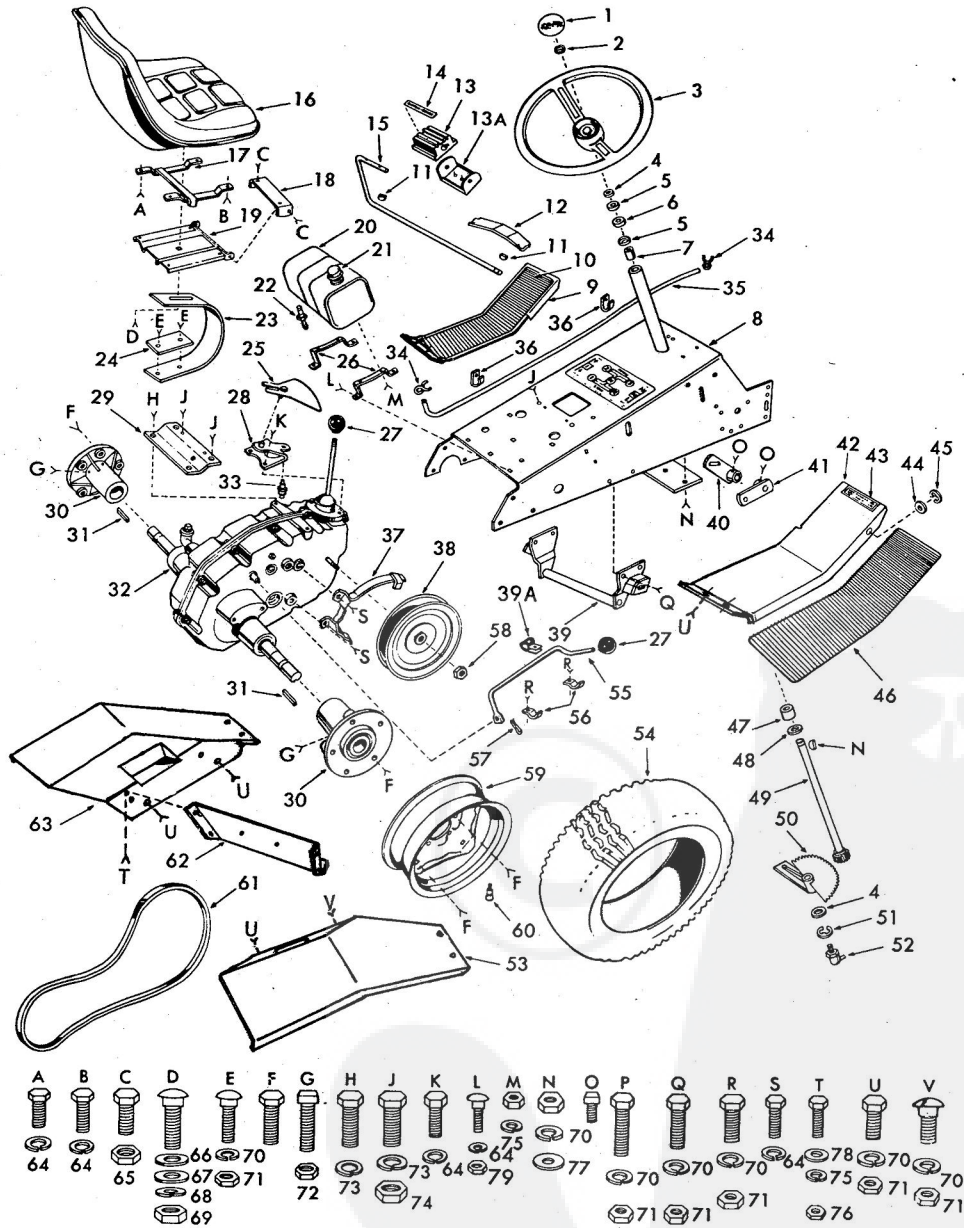

repair parts

RT-16T TRACTOR--MODEL NUMBER T63231R

repair parts

RT-16T TRACTOR--MODEL NUMBERT63231R

KEY NO.	PART NO.	DESCRIPTION	KEY NO.	PART NO.	DESCRIPTION
1	3645R	Steering Wheel Cap	51	5000P	E-Ring
2	5003P	E-Ring	52	6842M	Grease Fitting
3	3644R	Steering Wheel	53	634A593	Fender & Insert-R.H.
4	1552P	Washer 49/64 x 1 1/4 x 16 Ga.	54	3638R	Rear Tire 23 x 9.50-12
5	9007H	Cap	55	6477H	Range Shift Rod
6	5949H	Rubber Bushing	56	6442H	Shift Rod Bracket
7	6468H	Bearing	57	2511P	Cotter Pin 3/16 x 1
8	634A543	Chassis Ass'y w/Bearings	58	9204H	Locknut 1/2-20
9	634A569	Foot Rest w/Bolts L.H.	59	7226H	Rear Wheel
10	3641R	Foot Rest Pad L.H.	60	795R	Tire Valve
11	9858M1	Woodruff Key 3/16 x 5/8	61	2692R	V-Belt (Ground Drive)
12	9008H	Spring	62	3625R	Bracket-Tail Light
13	1062R	Foot Pedal	63	634A594	Fender & Insert-L.H.
14	1244R	Foot Pedal Plate	64	1003P	Lockwasher 5/16
15	2648R	Foot Pedal Shaft	65	5394H	Locknut 3/8-16
16	3566R	Seat	66	1578P	Washer 3/4 x 1 1/8 x 11 Ga.
17	634A532	Seat Bracket Weldment	67	1560P	Washer 17/32 x 1 1/2 x 11 Ga.
18	2663R	Bracket Seat Pivot	68	1000P	Lockwasher 1/2
19	634A533	Seat Plate Weldment	69	502P	Hex Nut 1/2-13
20	2693R	Fuel Tank	70	1004P	Lockwasher 3/8
21	9769H	Fuel Gauge	71	501P	Hex Nut 3/8-16
22	815R	Fuel Line Fitting	72	508P	Hex Jam Nut 3/8-16
23	9712H	Seat Spring	73	1001P	Lockwasher 7/16
24	8141H	Seat Spring Reinforcement	74	500P	Hex Nut 7/16-14
25	634A534	Neutral Safety Arm Ass'y	75	1002P	Lockwasher 1/4
26	2650R	Bracket-Fuel Tank	76	503P	Hex Nut 1/4-20
27	6364H	Control Knob	77	1513P	Washer 13/32 x 13/16 x 16 Ga.
28	634A535	Neutral Safety Support Ass'y	78	1506P	Washer 9/32 x 5/8 x 16 Ga.
29	6459H	Transmission Bracket	79	504P	Hex Nut 5/16-18
30	8778H	Wheel Hub-Rear	A	3009P	Hex Bolt 5/16-18 x 5/8
31	8327H	Sq. Key 1/4 x 3	B	3010P	Hex Bolt 5/16-18 x 3/4
32	633A38	Transmission (Transaxle)	C	3022P	Hex Bolt 3/8-16 x 7/8
33	2329R	Less Brake Drum	D	25P	Carriage Bolt 1/2-13 x 1 1/4 H.T.
34	9772H	Neutral Safety Switch	E	20P	Carriage Bolt 3/8-16 x 1
35	2694R	Hose Clamp	F	1304H	Hub Bolt
36	2751R	Fuel Line	G	4524P	Sq. Hd. Set Screw 3/8-16 x 1 1/4
37	634A22A	Clip-Fuel Line	H	3034P	Hex Bolt 7/16-14 x 1
38	6461H2	Belt Guide	J	3034P	Hex Bolt 7/16-14 x 1
39	634A362	Transmission (Transaxle)	K	3010P	Hex Bolt 5/16-18 x 3/4
39A	2521R	Pulley	L	15P	Carriage Bolt 5/16-18 x 5/8
40	634A33A	Hanger-Rear	M	503P	Hex Nut 1/4-20
41	626A31A	Insulated Clip	N	501P	Hex Nut 3/8-16
42	634A570	Brake Arm Ass'y	O	4501P	Sq. Hd. Set Screw C.P. 5/16-18 x 1/2
43	2267R	Steering Arm Ass'y	P	3025P	Hex Bolt 3/8-16 x 1 1/4
44	1527P	Foot Rest w/Bolts R.H.	Q	3023P	Hex Bolt 3/8-16 x 1
45	5001P	Decal (Attach. Clutch)	R	3022P	Hex Bolt 3/8-16 x 7/8
46	3642R	Washer 21/32 x 7/8 x 16 Ga.	S	3010P	Hex Bolt 5/16-18 x 3/4
47	4766H	E-Ring	T	3003P	Hex Bolt 1/4-20 x 3/4
48	1553P	Foot Rest Pad R.H.	U	3021P	Hex Bolt 3/8-16 x 3/4
49	640A30	Bearing	V	19P	Carriage Bolt 3/8-16 x 3/4
50	634A95	Washer 57/64 x 1 1/4 x 16 Ga.	---	3648R	Owners Manual
		Steering Shaft & Pinion			
		Steering Gear Sector & Arm			

Carrière de Tracteur

16, 2x 107 longueur est 285.

Leil 17 x 11, - long primitive 2052 = 80, 74."