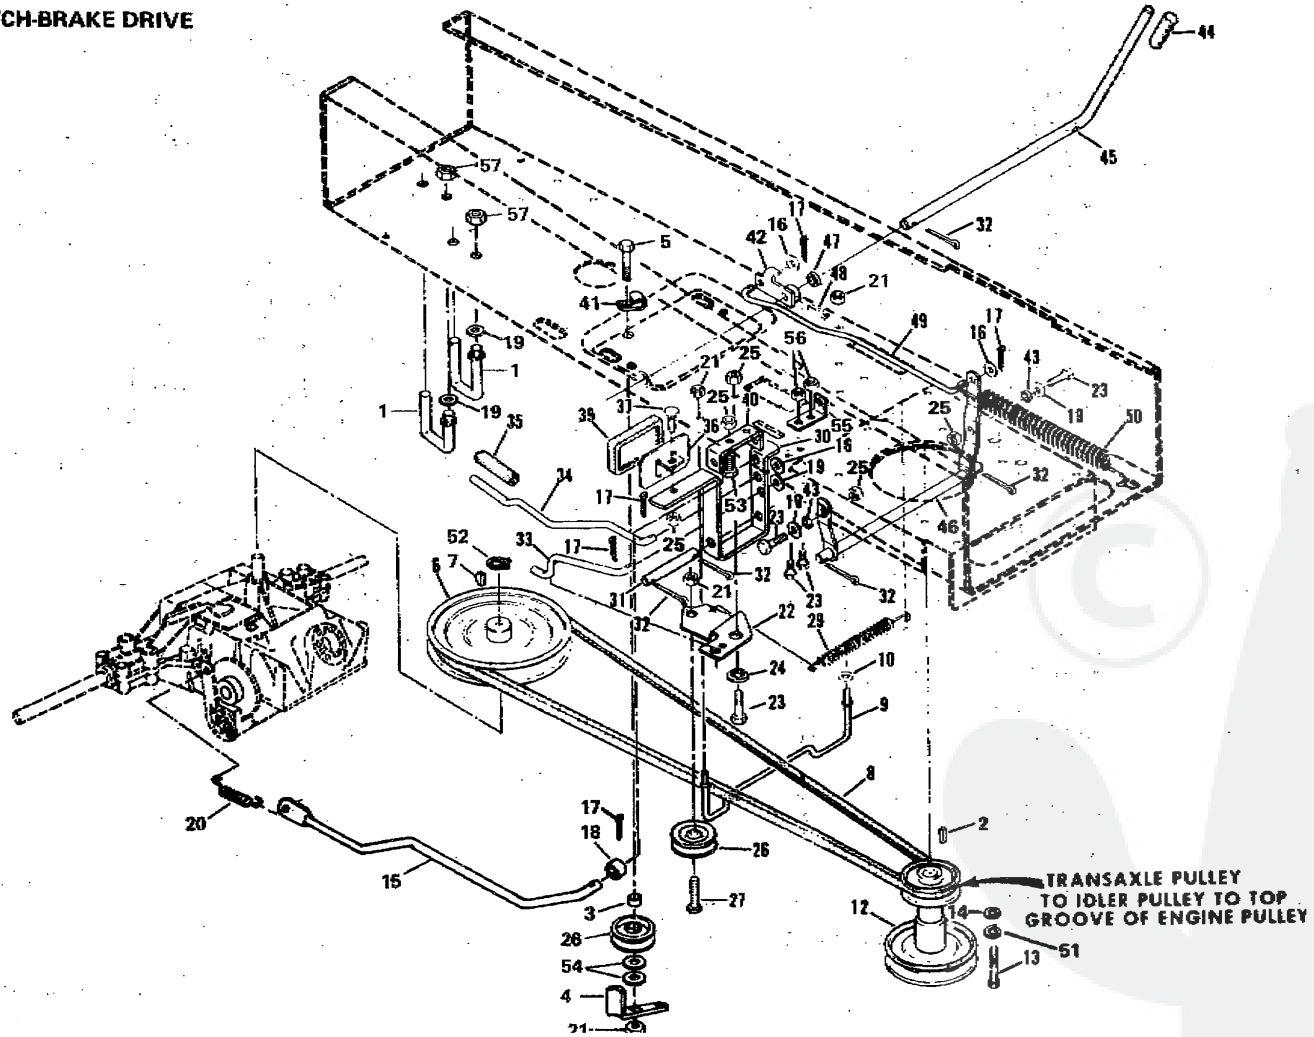

REPAIR PARTS

36" RIDING LAWN TRACTOR--MODEL NUMBER L1954AR

CLUTCH-BRAKE DRIVE

REPAIR PARTS

36" RIDING LAWN TRACTOR--MODEL NUMBER L1954AR

CLUTCH-BRAKE & DRIVE

KEY NO.	PART NO.	DESCRIPTION	KEY NO.	PART NO.	DESCRIPTION
1	5942J	Belt Guide	23	74760512	* Bolt, Hex 5/16 - 18 x 3/4
2	9396E	Key	24	71202	Bushing
3	5912J	Spacer	25	73680500	Locknut - Gripco 5/16 - 18 Gr. B
4	6278J	Keeper - Belt	26	67400	Pulley - Idler
5	74760644	Bolt, Hex 3/8 - 16 x 2 - 3/4	27	74760624	* Bolt, Hex 3/8 - 16 x 1 - 1/2
6	5925J	Pulley - Transaxle	29	2044J	Spring - Idler
7	2228M	Woodruff Key No. 9	30	678H324	Foot Pedal
8	5928J	V-Belt	31	71223	Pedal Shaft
9	678H538	Mid Belt Guide	32	76020416	* Cotter Pin 1/8 x 1
10	19131416	Washer 13/32 x 7/8 x 16 Ga.	33	74419	Clutch Rod
12	101058M	Pulley - Engine	34	373J	Parking Brake Rod
13	74770728	Bolt, Hex 7/16 - 20 x 1 - 3/4 Gr. 5	35	71226	Grip
14	19142405	Washer 7/16 x 1 - 1/2 x 5 Ga.	36	71222	Pedal Plate
15	7504J	Brake Rod	37	72140506	Bolt, Carriage 5/16 - 18 x 3/4 Gr. 5
16	19131216	Washer 13/32 x 3/4 x 16 Ga.	39	67365	Foot Pad
17	76020312	*Cotter Pin 3/32 x 3/4	40	678H58	Pedal Bracket
18	5916J	Spacer	41	2751R	Clip - Fuel Line
19	19111216	Washer 11/32 x 3/4 x 16 Ga.	42	678H551	Clutch Arm Assembly
20	7505J	Brake Spring	43	71195	Spacer
21	73680600	Nut - Crownlock 3/8 - 16	44	71246	Grip
22	678H59	Idler Bracket	45	71242	Clutch Handle
			46	71191	Clutch Arm Assembly
			47	19171616	Washer, 17/32 x 1 x 16 Ga.
			48	2364J	Pin, Spirol 3/16 x 1
			49	74474	Blade Clutch Rod
			50	71248	Spring
			51	10040700	* Lockwasher 7/16 Heavy
			52	12000028	Retainer Ring
			53	74780512	* Bolt, Hex 5/16 - 18 x 3/4 Gr. 5
			54	19131210	Washer 13/32 x 3/4 x 10 Ga.
			55	678H60	Switch Bracket
			56	73680500	Locknut - Gripco 5/16 - 18
			57	73510500	Nut - Keps 5/16 - 18

*STANDARD HARDWARE--PURCHASE LOCALLY

FROM

T

- 21 -

1903.01-22

05144

#584 P.08/18