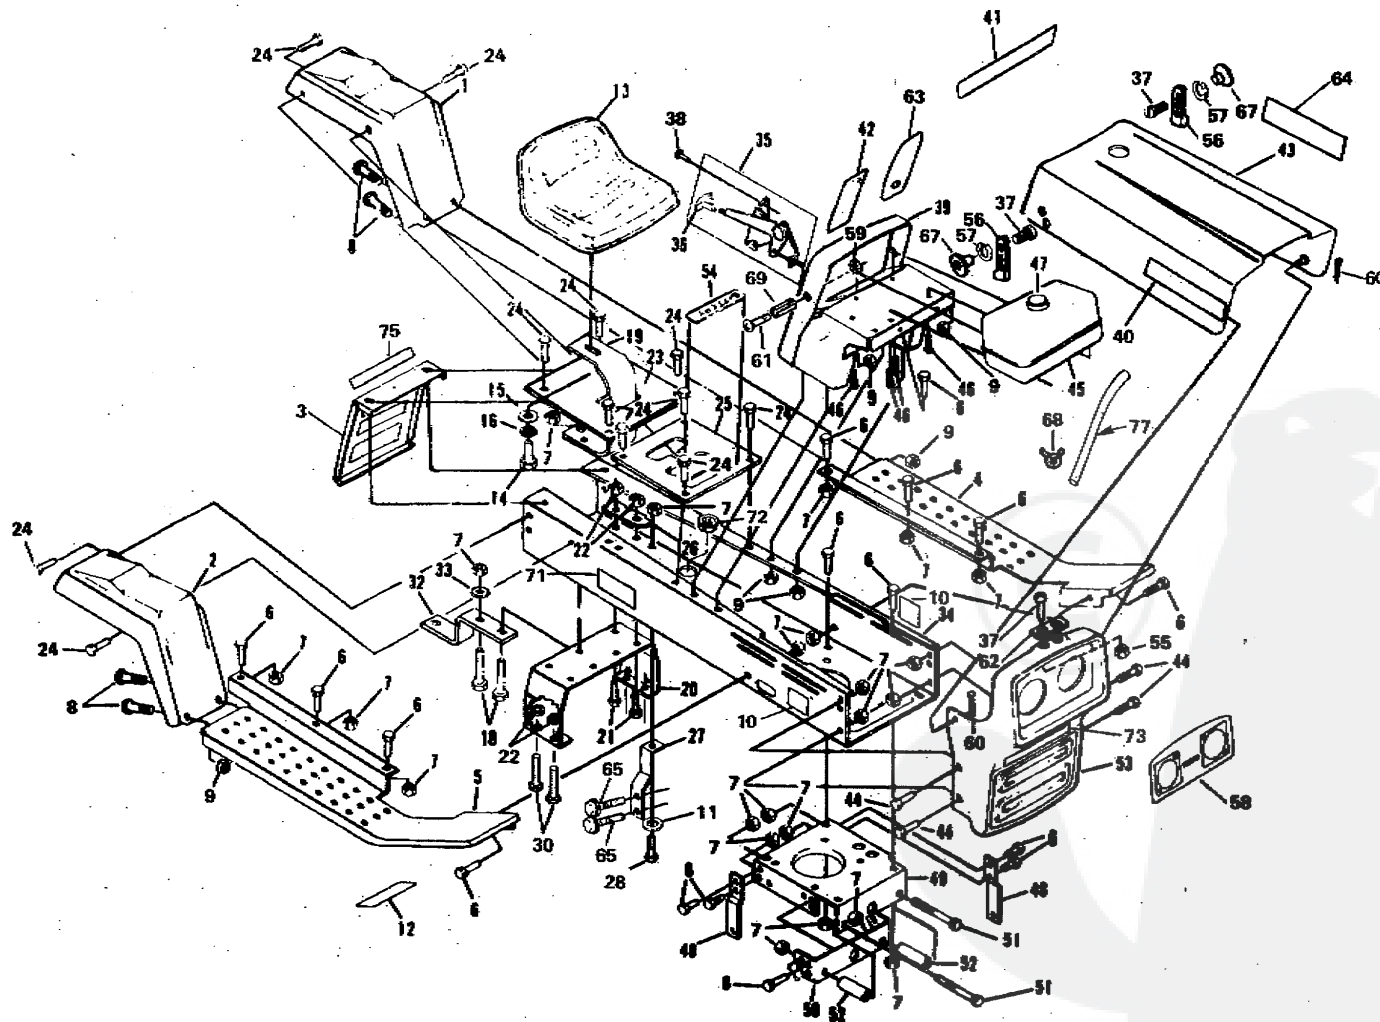

REPAIR PARTS

36" RIDING LAWN TRACTOR--MODEL NUMBER L1954AR

CHASSIS

REPAIR PARTS

36" RIDING LAWN TRACTOR--MODEL NUMBER L1954AR

CHASSIS

KEY NO.	PART NO.	DESCRIPTION	KEY NO.	PART NO.	DESCRIPTION
1	677H18	Fender - L.H.	40	104288X	Decal - Stripe, R.H.
2	677H19	Fender - R.H.	41	1136J	Decal - Dash, Instructions
3	678H351	Rear Cover	42	1135J	Decal - Dash, Controls
4	677H75	Foot Rest, L.H.	43	104154X	Hood Weldment
5	677H76	Foot Rest, R.H.	44	98000131	Screw, Hex Washer Hd. Mach. 5/16 - 18 x 3/4
6	74760512	* Bolt, Hex 5/16 - 18 x 3/4	45	73427	Fuel Tank
7	73680500	Locknut - Gripco 5/16 - 18 Gr. B	46	17760412	Screw, Truss Hd. Phillips Thd. Cutting 1/4 - 20 x 3/4 Type 23
8	74760508	Bolt, Hex 5/16 - 18 x 1/2	47	74145	Fuel Cap
9	73510500	Nut, Keps 5/16 - 18	48	678H50	Brake Rod Bracket
10	104289X	Decal - H.P. & Speed	49	678H47	Engine Base
11	19112410	Washer 11/32 x 1 - 1/2 x 10 Ga.	50	678H48	Rocker Bar Support
12	1133J	Decal - Clutch and Brake	51	74760544	* Bolt, Hex 5/16 - 18 x 2 - 3/4
13	2126J	Seat	52	678H51	Bushing
14	74780816	* Bolt, Hex 1/2 - 13 x 1 Gr. 5	53	677H26	Grill Frame
15	19171912	Washer 17/32 x 1 - 3/16 x 12 Ga.	54	74307	Battery Cap
16	10110800	* Lockwasher 1/2	55	4632H	Locknut No. 10 - 24
18	74780520	* Bolt, Hex 5/16 - 18 x 1 - 1/4 Gr. 5	56	100225L	Hood Latch
19	678H543	Seat Spring	57	10071000	* Lockwasher No. 10
20	678H329	Transaxle Support	58	104294X	Decal - Headlight
21	74760616	* Bolt, Hex 3/8 - 16 x 1	59	73731000	Nut, Keps No. 10 - 24
22	73680800	Locknut - Gripco 3/8 - 16	60	76020312	* Cotter Pin 3/32 x 3/4
23	677H73	Cover Plate	61	74981020	Screw - Cross Recess, Pan Hd. Machine No. 10 - 24 x 1 - 1/4
24	98000132	Screw, Hex Hd. Thd. Rolling 5/16 - 18 x 1/2	62	470J	Hood Bumper
25	677A743	Chassis Cover w/Silk Screen	63	1134J	Decal - Dash, L.H.
26	678H537	Plate - Stiffener	64	104287X	Decal - Stripe, L.H.
27	5920J	Axle Strap	65	17490512	Screw - Hex Washer Hd. Thd. Forming Type TT 5/16 - 18 x 3/4
28	74760516	* Bolt, Hex 5/16 - 18 x 1	67	2029J	Weldnut
30	74760644	Bolt - Hex 3/8 - 16 x 2 - 3/4	68	6999R	Hose Clamp
32	677H102	Toe Hitch	69	7206J	Spacer - Split
33	19122006	Washer 3/8 x 1 - 1/4 x 6 Ga.	71	7827J	Decal - Brake, Parking
34	678H328	Chassis	72	3807R	Bushing - Universal
35	7929J	Control Throttle (inc. Key No. 36)	73	104290X	Decal - Grill Stripe
36	61159	Knob - Control	75	104291X	Decal - Roper Logo
37	74191008	* Screw, Pan Hd. Machine No. 10 - 24 x 1/2	77	7119J	Fuel Line
38	17720408	Screw, Hex Washer Hd. Thd. Cutting 1/4 - 20 x 1/2 Type 23			
39	677H78	Dash Weldment			

*STANDARD HARDWARE--PURCHASE LOCALLY