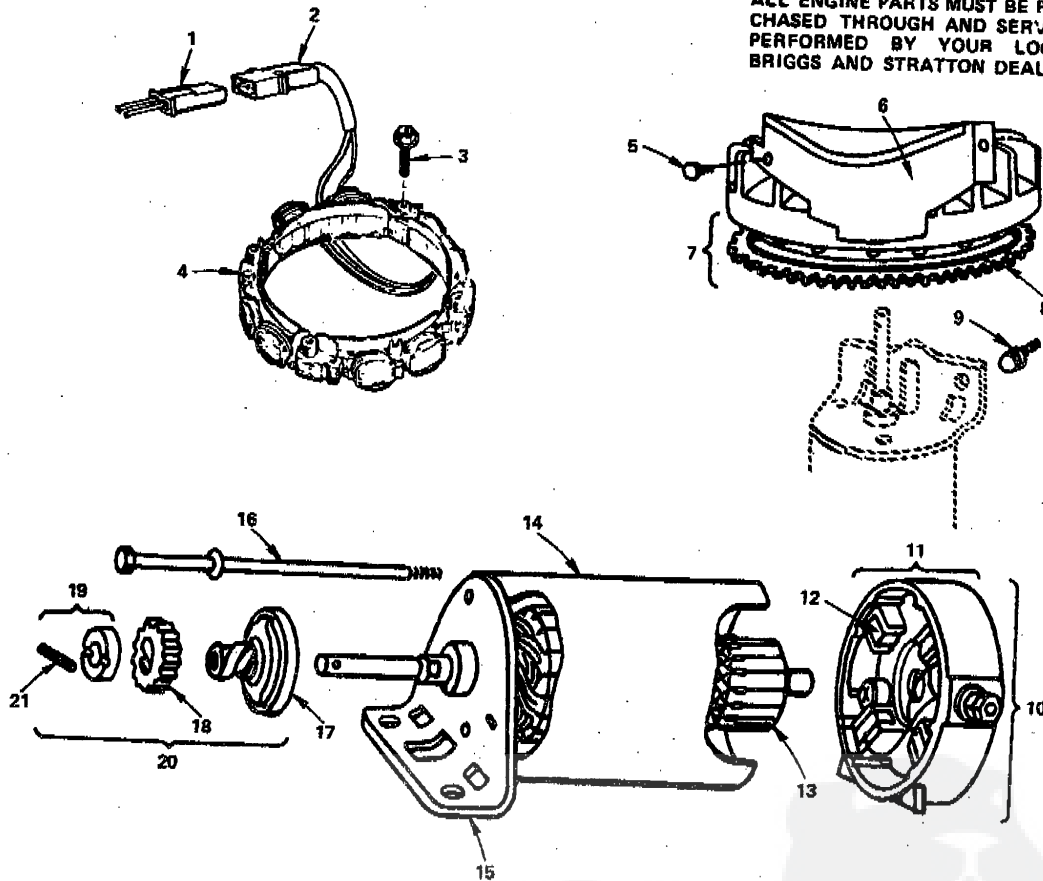

REPAIR PARTS

**36" RIDING LAWN TRACTOR--MODEL NUMBER L1954AR
BRIGGS & STRATTON 11 H.P. ENGINE--MODEL NO. 252707, TYPE NO. 0672-01**

ALTERNATOR AND STARTER MOTOR GROUP

ALL ENGINE PARTS MUST BE PURCHASED THROUGH AND SERVICE PERFORMED BY YOUR LOCAL BRIGGS AND STRATTON DEALER.

KEY NO.	PART NO.	DESCRIPTION	KEY NO.	PART NO.	DESCRIPTION
1	393362	Alt. - Harness Assembly	10	394805	Motor and Drive Ass'y. (12 Volt) (Inc. No's. 11 thru 20)
2	393456	Diode and Conn. Assembly	11	395537	End Cap Ass'y. Commutator (Inc. No. 12).
3	93621	Screw - Sem	12	395538	Brush Ass'y.
4	393474	Stator - Alternator	13	390837	Armature Ass'y.
5	93984	Screw - Hex Head	14	393825	Housing Ass'y.
6	395405	Shield - Starter	15	394856	End Cap Ass'y. Drive
7	391988	Flywheel & Ring Gear Ass'y. - Magneto (Inc. No. 14)	16	94003	Thru Bolt Ass'y.
8	392134	Gear - Ring (Inc. Mounting Parts)	17	391135	Clutch Ass'y.
9	93535	Screw - Starter Mounting	18	280104	Gear
			19	391462	Retainer & Pin
			20	391461	Drive Ass'y. (Inc. No's. 17, 18 & 19)
			21	93754	Roll Pin