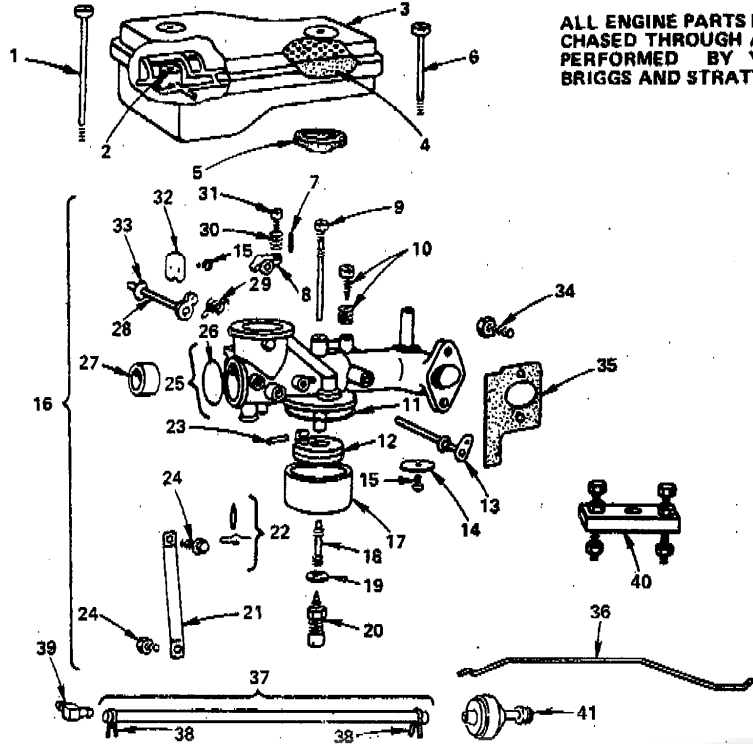

REPAIR PARTS

**36" RIDING LAWN TRACTOR--MODEL NUMBER L1954AR
BRIGGS & STRATTON 11 H.P. ENGINE--MODEL NO. 252707, TYPE NO. 0672-01**

AIR CLEANER AND CARBURETOR

ALL ENGINE PARTS MUST BE PURCHASED THROUGH AND SERVICE PERFORMED BY YOUR LOCAL BRIGGS AND STRATTON DEALER.

KEY NO.	PART NO.	DESCRIPTION	KEY NO.	PART NO.	DESCRIPTION
1	93323	Screw - Air Cleaner	22	299096	+Valve - Fuel Inlet
2	280118	Support - Air Cleaner Element	23	230896	+Pin - Float Hinge
3	391786	Cleaner Ass'y. - Air (Inc. No's. 2 & 4)	24	93572	Screw
4	270843	Element - Air Cleaner	25	391787	Body Ass'y. - Carburetor (Inc. No. 26)
5	270853	Gasket - Air Cleaner	26	221997	+Plug - Welch
6	93622	Screw - Air Cleaner	27	211960	Venturi - Carburetor
7	93043	Pin - Throttle Stop	28	390684	Shaft & Lever - Choke
8	211712	Stop - Throttle	29	261116	Spring - Choke Return
9	299740	Nozzle - Carburetor	30	26157	Spring - Throttle Adjustment
10	292681	+Valve Ass'y. - Carburetor Idle	31	91920	Screw - Machine, Fill. Hd. 8 - 32 x 5/8"
11	270511	+Gasket - Float Bowl	32	222010	Valve Choke
12	299707	Float - Carburetor	33	270382	Washer - Choke Shaft
13	391512	Shaft & Lever - Throttle	34	93357	Screw - Carburetor Mtg.
14	222858	Valve - Throttle	35	270872	*Gasket - Carburetor Mtg.
15	93499	Screw - Throttle & Choke Valve Mtg.	36	261274	Link - Choke
16	393410	Carburetor Ass'y. (Choke-A-Matic) (Inc. No's. 7 thru 33)	37	296004	Line - Fuel (cut to 3 - 1/2") (Inc. No. 38)
17	221995	Bowl - Float	38	93053	Clamp - Fuel Pipe
18	230932	+Screw - Nozzle	39	67218	Connector - Fuel Pipe
19	222014	+Washer - Float Bowl	40	19203	Puller - Flywheel
20	391233	+Valve - Needle	41	298090	Filter - Fuel
21	222311	Bracket - Carburetor	299852	299852	Carburetor Overhaul Kit

+INCLUDED IN CARBURETOR OVERHAUL KIT - PART NO. 299852
*INCLUDED IN GASKET SET - PART NO. 393411