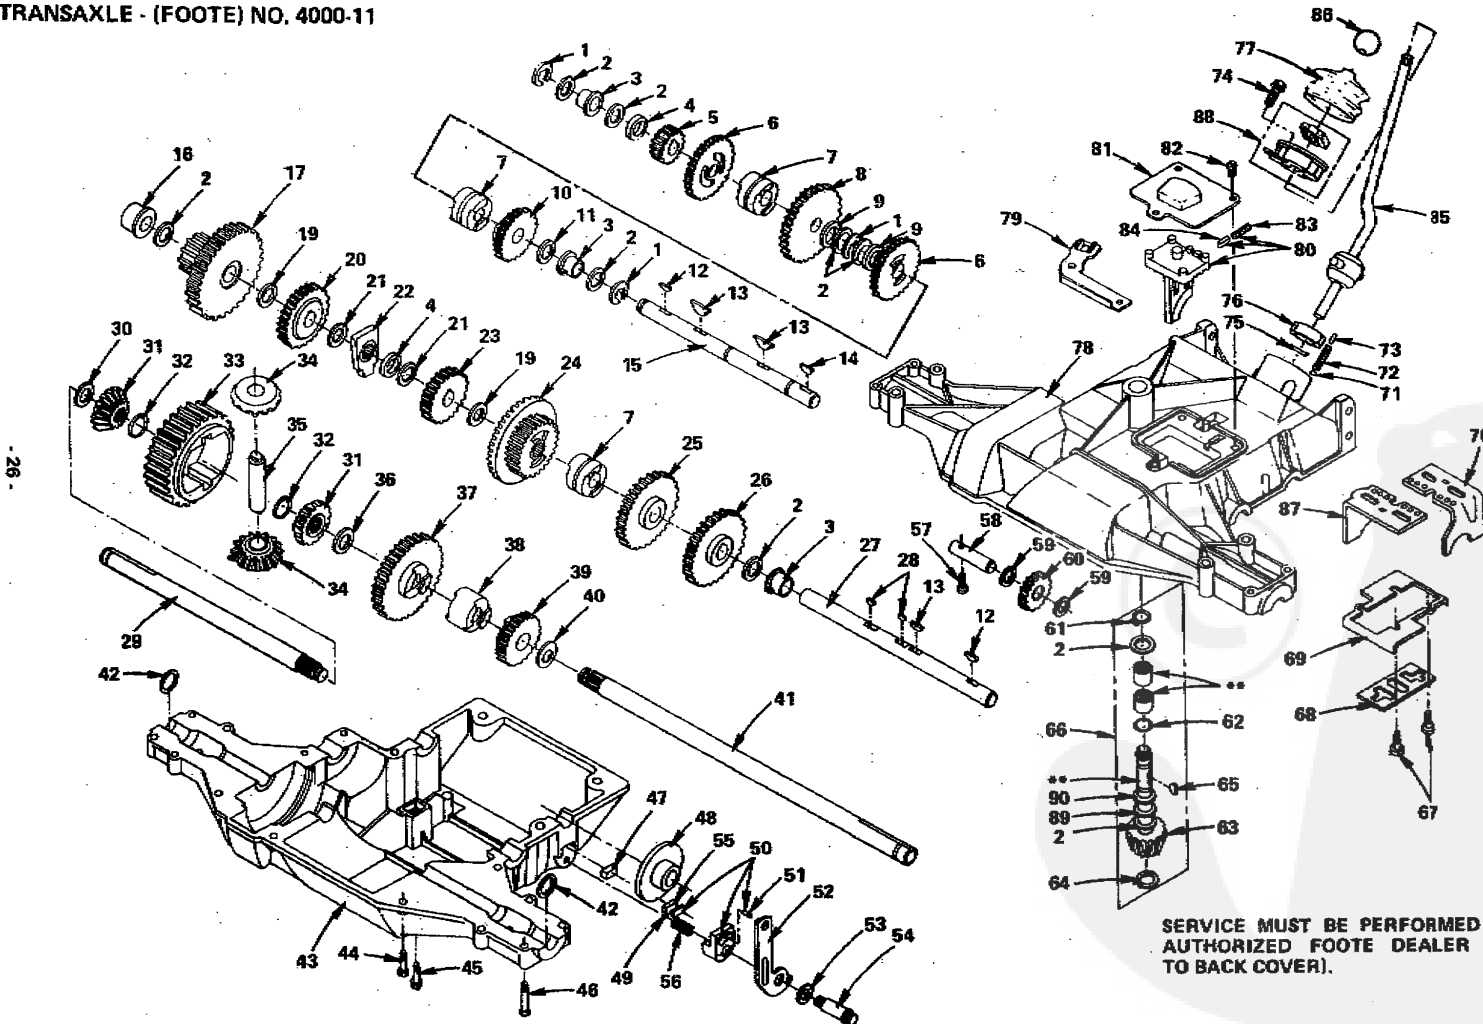

REPAIR PARTS

36" RIDING LAWN TRACTOR-MODEL NUMBER L1954AR

TRANSAXLE - (FOOTE) NO. 4000-11

SERVICE MUST BE PERFORMED BY AN AUTHORIZED FOOTE DEALER (REFER TO BACK COVER).

FROM :

1903.01-22

06:46

#684 P.13/18

REPAIR PARTS

36" RIDING LAWN TRACTOR--MODEL NUMBER L1954AR

TRANSAXLE - (FOOTE) NO. 4000-11

KEY NO.	PART NO.	DESCRIPTION	KEY NO.	PART NO.	DESCRIPTION
1	1106	Ring, Retaining	41	3162	Axle, R.H.
2	1145	Washer, Plain, 1.00 x .630 x .060	42	3191	Seal, Felt
2	1358	Washer, Plain, 1.00 x .630 x .050	43	3264-2	Housing, Lower
2	1425	Washer, Plain, 1.00 x .630 x .045	44	3396	Bolt, Hex Hd., S.T. 1/4 - 20 x .875
2	1068	Washer, Plain, 1.00 x .630 x .040	45	3323	Screw, Machine, No. 12 - 24 x .625
2	1424	Washer, Plain, 1.00 x .630 x .035	46	1360	Bolt, Hex Hd., S.T. 1/4 - 20 x 1 - 5/16
2	1082	Washer, Plain, 1.00 x .630 x .031	47	3404	Puck, Friction
2	1423	Washer, Plain, 1.00 x .630 x .025	48	1902	Disc, Brake
2	1441	Washer, Plain, 1.00 x .630 x .020	49	3293	Spacer, (.045)
2	1708	Washer, Plain, 1.00 x .630 x .015	50	2618	Assembly, Brake Jaw Kit
3	1101	Bearing, Flange	51	1606	Screw, Set (No. 8 - 32)
4	3309	Spacer, 1.00 x .630 x .110	52	2977	Assembly, Lever, Actuating
5	1174	Gear, Spur, 13T.	53	1546	Washer, Plain, .750 x .505 x .006
6	3458	Gear, Spur, 25T.	54	1477	Bolt, Shoulder
7	1574	Gollar, Clutch	55	3242	Puck, Friction
8	3459	Gear, Spur, 30T.	56	1479	Spring, Compression
9	3410	Spacer, 1.00 x .630 x .260	57	3188	Screw, Tapping, No. 10 - 24 x 1.00
10	3457	Gear, Spur, 20T.	58	3182	Shaft, Idler
11	1441	Washer, Plain, 1.00 x .630 x .020	59	3194	Washer, Plain, 1.00 x .505 x .020
12	1369	Key Wdrf., No. 3 Alloy	60	2718	Assembly, Gear, Idler
13	3068	Key, Hi - Pro, Special	61	1089	Ring, Retaining
14	1375	Key, Wdrf., No. 61	62	3312	O-Ring
15	3407	Shaft, Intermediate	63	3232	Pinion, Bevel, 16T.
16	3186	Bearing, Flange	64	1100	Ring, Retaining
17	4036	Assembly, Gear, Spur, 12T. & 37T.	65	1373	Key, Wdrf., No. 9 Carbon
19	1425	Washer, Plain, 1.00 x .630 x .045	66	2945	Assembly, Kit, Input Shaft
20	3147	Gear, Spur, 25T.	67	3240	Screw, Posi-Driv, 1/4 - 28 x 3/4
21	1423	Washer, Plain, 1.00 x .630 x .025	68	3286	Plate, Lockout
22	2794	Assembly, Support, Shaft	69	3208	Plate, Fork, Support
23	3149	Gear, Spur, 20T.	70	3189	Fork, Shifter
24	2792	Assembly, Gear, Spur & Bevel	71	1037	Ball, Detent
25	3425	Gear, Spur, 33T.	72	1475	Spring, Detent
26	3153	Gear, Spur, 30T.	73	3239	Screw, Set, 1/4 - 20 x 1/2
27	3161	Shaft, Drive	74	3306	Screw, Hex Hd., No. 10 - 24 x 1
28	3311	Key, Wdrf., No. 3 Alloy, Special	75	1096	Washer, Wave
29	3163	Axle, L.H.	76	1091	Insert, Nylon
30	3180	Washer, Plain, 1.25 x .755 x .062	77	3413	Boot, Switch
30	3184	Washer, Plain, 1.25 x .755 x .031	78	3265-4	Housing, Upper
30	3198	Washer, Plain, 1.25 x .755 x .040	79	3192	Lever, Shift, Hi-Lo
30	3408	Washer, Plain, 1.25 x .755 x .020	80	2960	Assembly, Kit, Fork, Shifter, Hi-Lo
31	3155	Gear, Miter, 15T., Splined	81	3193	Plate, Cover, Hi-Lo
32	3395	Ring, Retaining, Spirolox R	82	3035	Bolt, Hex, S.T., No. 8 - 32 x .500
33	3154	Gear, Spur, 32T.	83	3427	Spring, Detent
34	3156	Gear, Miter, 15T.	84	3428	Pin, Detent
35	3179	Shaft, Cross	85	2975	Assembly, Lever, Shift
36	3184	Washer, Plain, 1.25 x .755 x .031	86	3444	Knob, Shift
37	3157	Gear, Spur, 35T.	87	3297	Fork, Shifter, R.H.
38	3158	Lock, Gear	88	2968	Assembly, Component, Switch
39	3159	Gear, Spur, 22T.	89	1425	Washer, Plain, 1.00 x .630 x .045
40	3180	Washer, Plain, 1.25 x .755 x .062	90	1068	Washer, Plain, 1.00 x .630 x .040

**ORDER KEY NO. 66

FROM : 6

1903.01-22

061.46

#594 P.14/18