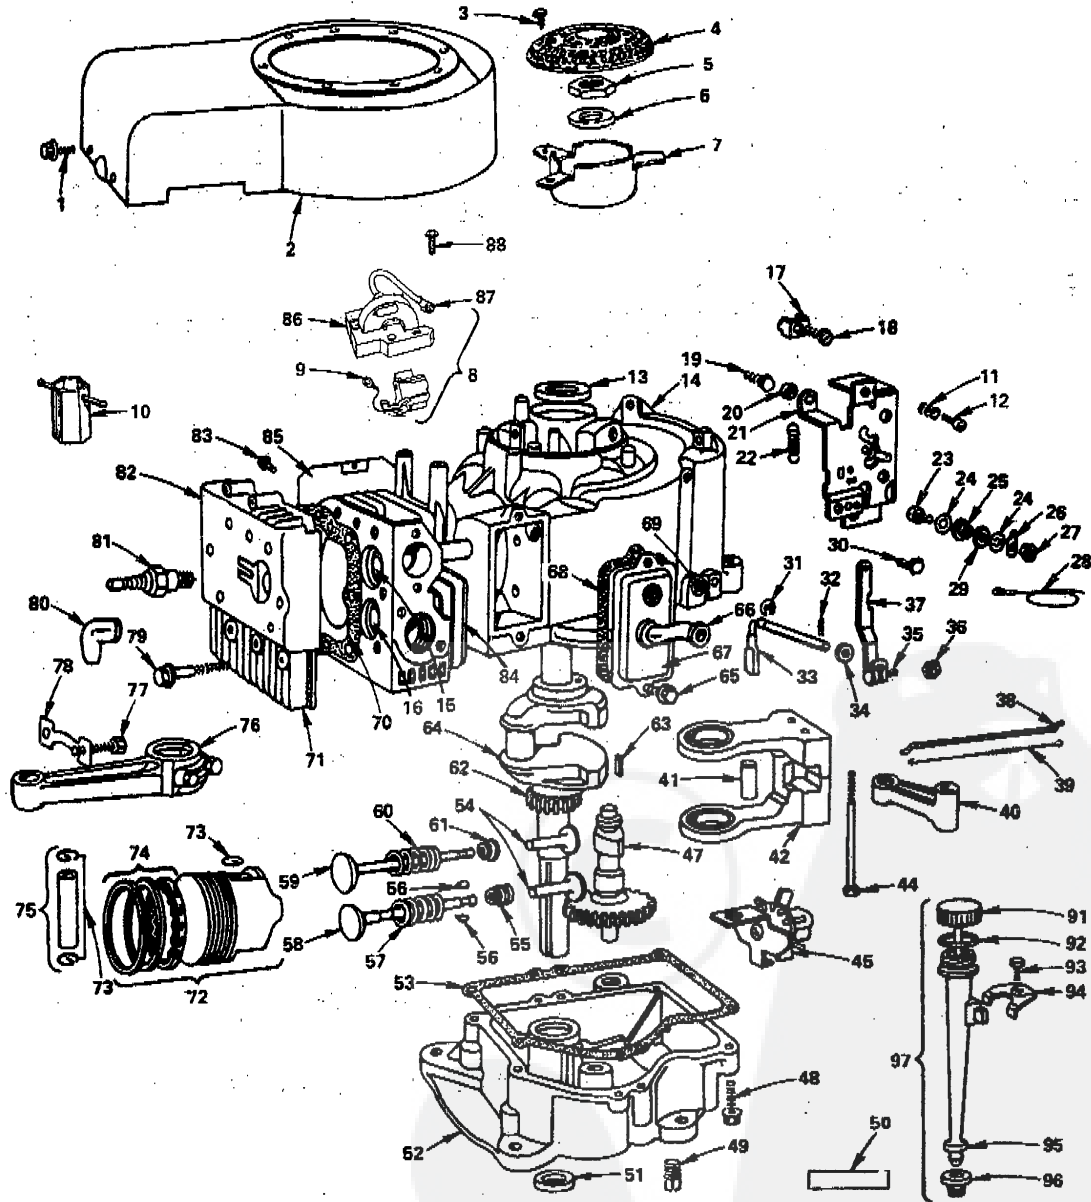

REPAIR PARTS

**36" RIDING LAWN TRACTOR--MODEL NUMBER L1954AR
BRIGGS & STRATTON 11 H.P. ENGINE--MODEL NO. 252707, TYPE NO. 0672-01**

CYLINDER, CRANKSHAFT AND ENGINE BASE GROUP

ALL ENGINE PARTS MUST BE PURCHASED THROUGH AND SERVICE PERFORMED BY YOUR LOCAL BRIGGS AND STRATTON DEALER.

REPAIR PARTS

**36" RIDING LAWN TRACTOR-MODEL NUMBER L1954AR
BRIGGS & STRATTON 11 H.P. ENGINE-MODEL NO. 252707, TYPE NO. 0672-01**

CYLINDER, CRANKSHAFT AND ENGINE BASE GROUP