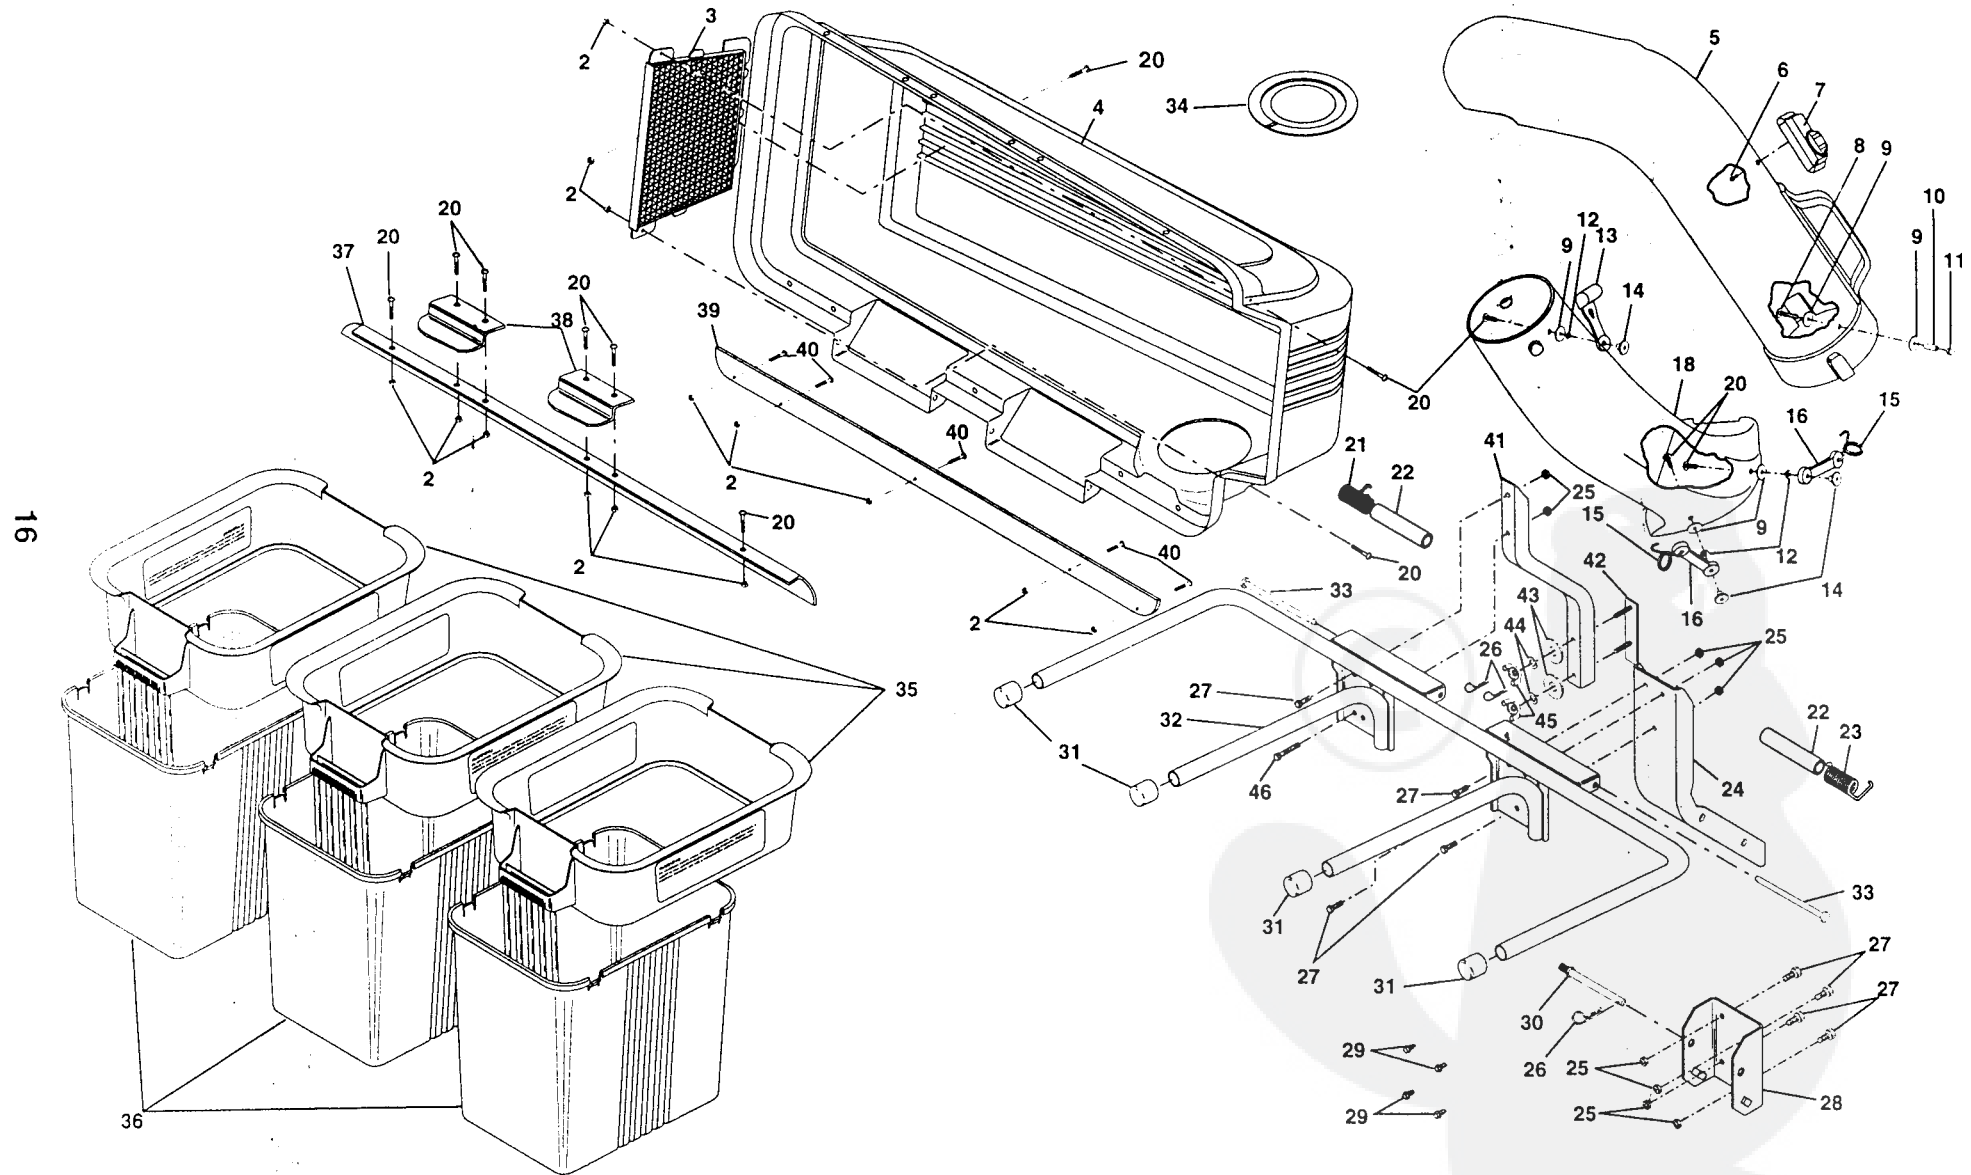

REPAIR PARTS / PIÈCES DE RECHANGE

GRASS CATCHER -- MODEL NUMBER CL46B / RAMASSE-HERBE -- NUMÉRO DE MODÈLE CL46B

REPAIR PARTS / PIÈCES DE RECHANGE

GRASS CATCHER - - MODEL NUMBER CL46B / RAMASSE-HERBE - - NUMÉRO DE MODÈLE CL46B

KEY NO.	PART NO.	DESCRIPTION	KEY NO.	PART NO.	DESCRIPTION
2	532069180	Nut, Crownlock #10-24	29	817490508	Screw 5/16-18 x 1/2
3	532127533	Screen, Cover			Hex, Self Tapping
4	532134678	Cover	30	532131137	Pin, Support Post
5	532126840	Chute, Upper	31	532134496	Plug, Tubing End
6	818021008	Screw, Special #10-14x1/2			
7	532140572	Dump Bag Indicator	32	532134639	Bagger, Frame
8	532087175	Screw, #10-24 x 1-1/8	33	532128600	Pin, Hinge
9	819061216	Washer 3/16x3/4x16 Ga.	34	532127534	Gasket, Cover
10	532007206	Spacer, Split	35	532129585	Container, Top
11	532060867	Nut, Acorn #10-24	36	532129586	Container, Bottom
12	810071000	Washer, lock	37	532134637	Seal, Cover
13	532109808	Latch, Chute	38	532130895	Latch Handle, Cover
14	532125004	Nut, Weld			
15	532130760	Latch, Hook	39	532139854	Strip, Seal
16	532130759	Rubber, Latch	40	871141008	Screw #10-24 x 1/2
17	532145578	Chute, Lower	41	532156006	Bagger, Support Tube
18	532145578	Chute, Lower			
20	871161010	Screw #10-24 x 5/8			
21	532132796	Spring, Cover L.H. (black)	42	532145186	Reinforcement Plate
22	532133235	Spacer, Cover	43	819112410	Washer 11/32x1.5x10 Ga.
23	532132983	Spring, Cover R.H. (gray)	44	810040500	Washer, lock
24	532126813	Post, Support	45	532128638	Nut, Wing
25	532063124	Locknut 5/16 x 18	46	874760536	Bolt, Hex 5/16-18 x 2-1/4
26	532124670	Spring, Retainer	--	532104419	Bag, 3.0 mil. 30 Gallon
27	874760512	Bolt, Hex 5/16-18 x 3/4			
28	532130889	Bracket, Mounting			
					Trash (not included with bagger)
			--	532151674	Owner's Manual

Vis autotaraudeuse H
5/16-18 x 1/2
Goupille du poteau de soutien
Capuchon d'extrémité de
tuyau
Cadre de ramasse-herbe
Goupille de charnière
Garniture de couvercle
Bac à gazon supérieur
Bac à gazon inférieur
Sceau de couvercle
Poignée de loquet de
couvercle
Bande de scellement
Vis #10-24 x 1/2
Tuyau de soutien du bac à
gazon
Plaque de renforcement
Rondelle 11/32x1.5x10 Ja.
Rondelle frein
Écrou à oreilles
Boulon H 5/16-18 x 2-1/4
Sac-poubelle; 3,0 mil. 30
gallon
(N'y pas compris avec le
ramasse-herbe)
Manuel de propriétaire