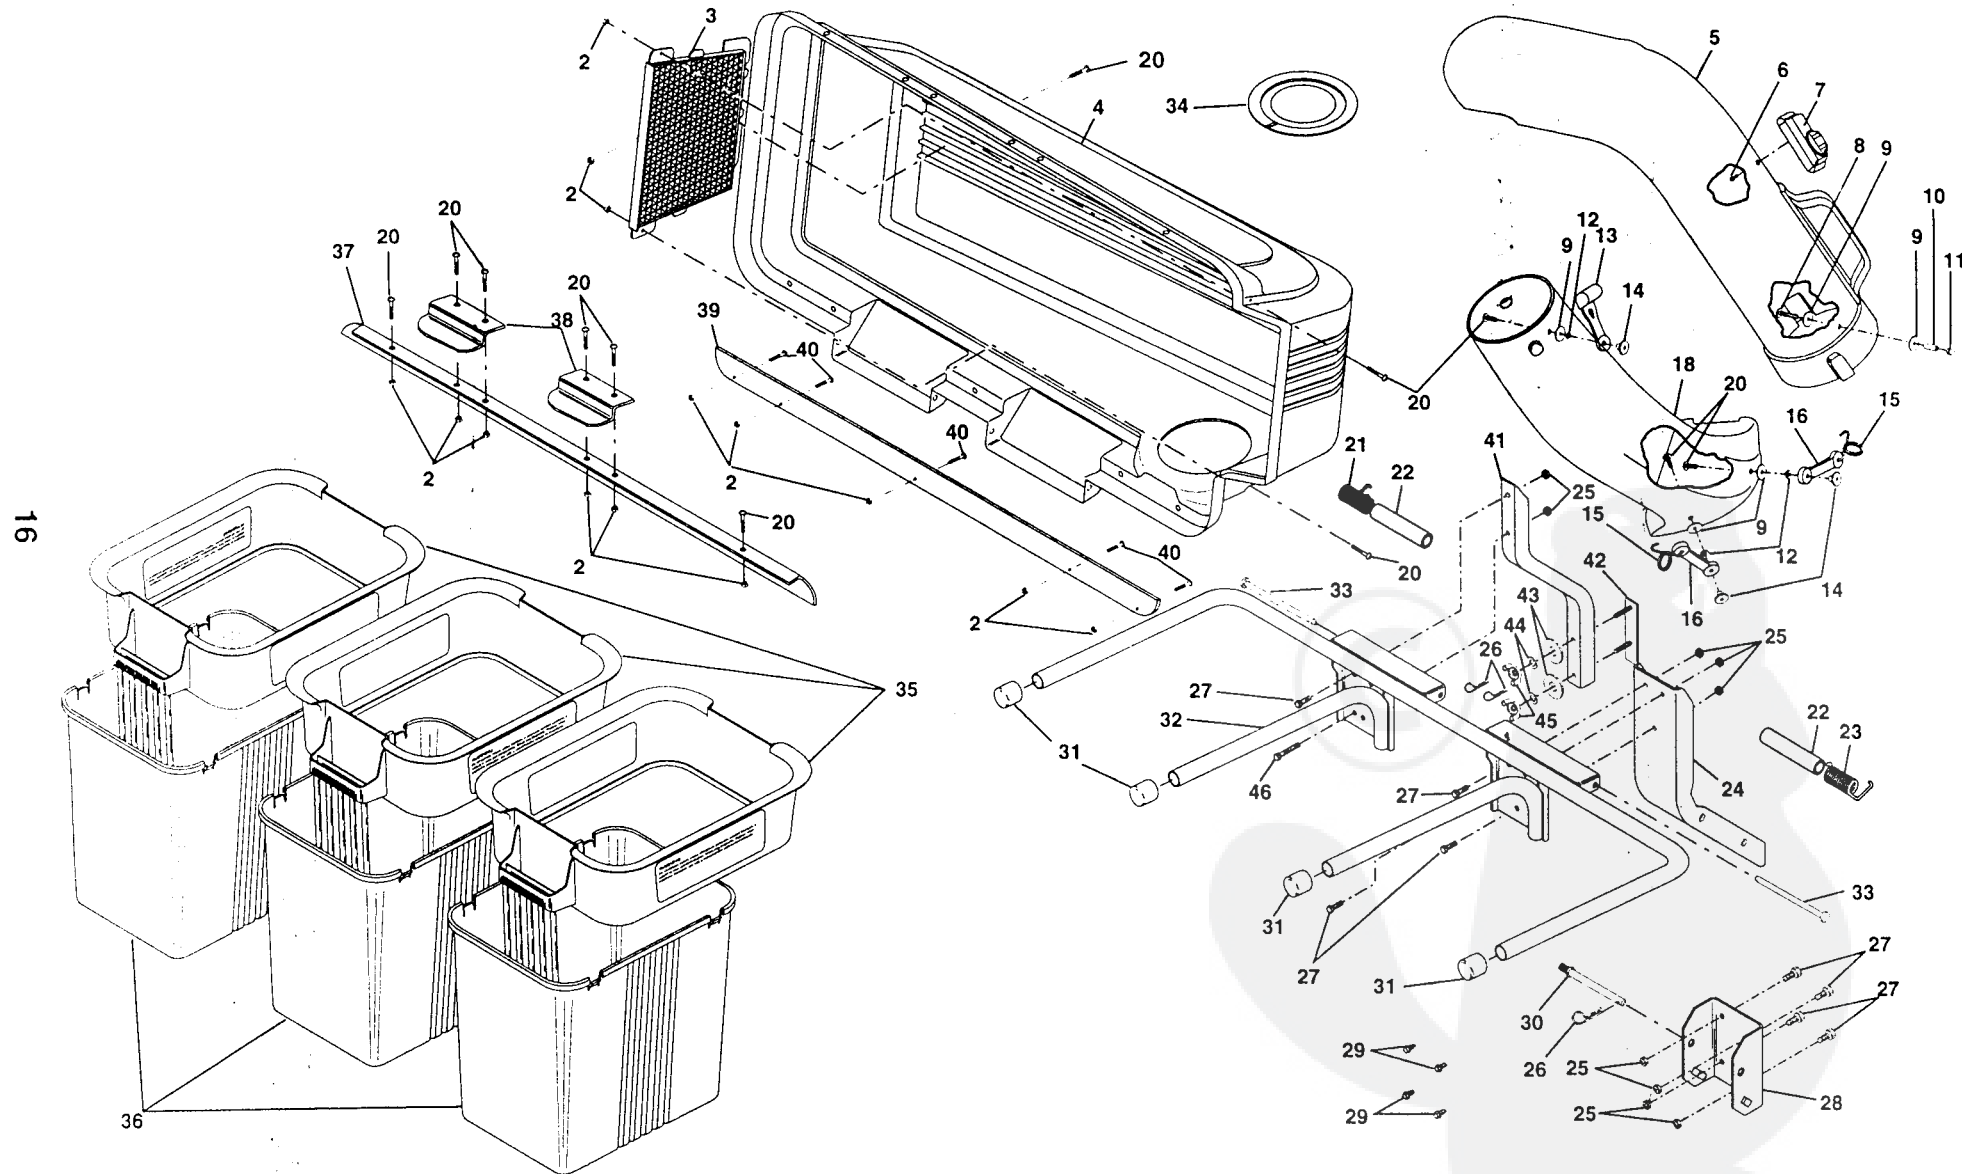

REPAIR PARTS / PIÈCES DE RECHANGE

GRASS CATCHER -- MODEL NUMBER CL46B / RAMASSE-HERBE -- NUMÉRO DE MODÈLE CL46B

REPAIR PARTS / PIÈCES DE RECHANGE

GRASS CATCHER - - MODEL NUMBER CL46B / RAMASSE-HERBE - - NUMÉRO DE MODÈLE CL46B

KEY NO.	PART NO.	DESCRIPTION	KEY NO.	PART NO.	DESCRIPTION
2	532069180	Nut, Crownlock #10-24	29	817490508	Screw 5/16-18 x 1/2
3	532127533	Screen, Cover			Hex, Self Tapping
4	532134678	Cover	30	532131137	Pin, Support Post
5	532126840	Chute, Upper	31	532134496	Plug, Tubing End
6	818021008	Screw, Special #10-14x1/2			
7	532140572	Dump Bag Indicator	32	532134639	Bagger, Frame
8	532087175	Screw, #10-24 x 1-1/8	33	532128600	Pin, Hinge
9	819061216	Washer 3/16x3/4x16 Ga.	34	532127534	Gasket, Cover
10	532007206	Spacer, Split	35	532129585	Container, Top
11	532060867	Nut, Acorn #10-24	36	532129586	Container, Bottom
12	810071000	Washer, lock	37	532134637	Seal, Cover
13	532109808	Latch, Chute	38	532130895	Latch Handle, Cover
14	532125004	Nut, Weld			
15	532130760	Latch, Hook	39	532139854	Strip, Seal
16	532130759	Rubber, Latch	40	871141008	Screw #10-24 x 1/2
18	532145578	Chute, Lower	41	532156006	Bagger, Support Tube
20	871161010	Screw #10-24 x 5/8			
21	532132796	Spring, Cover L.H. (black)	42	532145186	Reinforcement Plate
22	532133235	Spacer, Cover	43	819112410	Washer 11/32x1.5x10 Ga.
23	532132983	Spring, Cover R.H. (gray)	44	810040500	Washer, lock
24	532126813	Post, Support	45	532128638	Nut, Wing
25	532063124	Locknut 5/16 x 18	46	874760536	Bolt, Hex 5/16-18 x 2-1/4
26	532124670	Spring, Retainer	--	532104419	Bag, 3.0 mil. 30 Gallon
27	874760512	Bolt, Hex 5/16-18 x 3/4			
28	532130889	Bracket, Mounting			
					Trash (not included with bagger)
			--	532151674	Owner's Manual