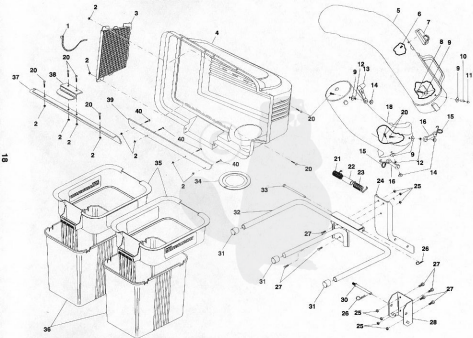

REPAIR PARTS

GRASS CATCHER - - MODEL NUMBER CE42A

REPAIR PARTS

GRASS CATCHER- - MODEL NUMBER CE42A

**KEY PART
NO. NO. DESCRIPTION**

1 7192J Tie, Cable
 2 69180 Locknut #10-24
 3 127533 Screen, Cover
 4 126816 Cover
 5 126840 Chute, Upper
 6 18021008 Screw, Special #10-14 x 1/2
 7 130933 Full Bagger Indicator
 8 87175 Screw, #10-24 x 1-1/8
 9 19061216 Washer 3/16 x 3/4 x 16 Ga.
 10 7206J Spacer, Split
 11 60867 Nut, Acorn #10-24
 12 10071000 Washer, lock
 13 109808X Latch, Chute
 14 2029J Nut, Weld
 15 130760 Latch, Hook
 16 130759 Rubber, Latch
 18 131271 Chute, Lower
 20 71161010 Screw #10-24 x 5/8
 21 132796 Spring, Cover L.H. (black)

**KEY PART
NO. NO. DESCRIPTION**

22 133235 Spacer, Cover
 23 132983 Spring, Cover R.H. (gray)
 24 126813X Post, Support
 25 63124 Locknut 5/16 x 18
 26 4939M Spring, Retainer
 27 74760512 Bolt, Hex 5/16-18 x 3/4
 28 130889 Bracket, Mounting
 30 131137 Pin, Support Post
 31 134496 Cap, Tubing End
 32 126919X Bagger, Frame
 33 128600 Pin, Hinge
 34 127534 Gasket, Cover
 35 129585 Container, Top
 36 129586 Container, Bottom
 37 132256 Seal, Cover
 38 131859 Latch Handle, Cover
 39 135495 Strip, Seal
 40 71141008 Screw #10-24 x 1/2
 — 104419X Bag, 3.0 mil. 30 Gallon Trash (not included with bagger)
 — 132410 Owner's Manual (English)
 — 130933 Owner's Manual (French)