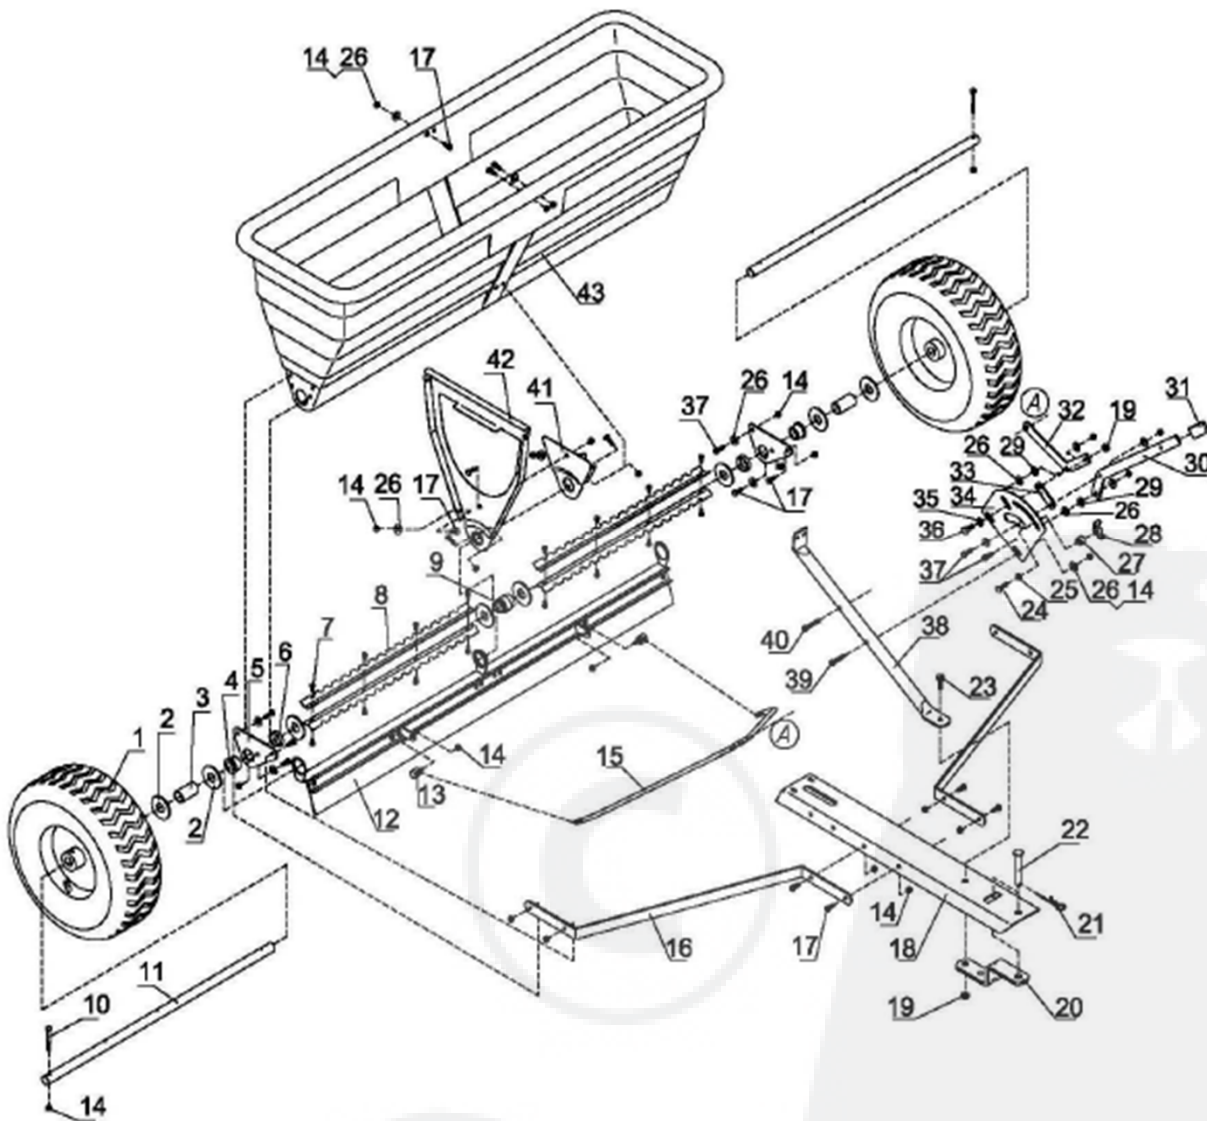

DTS100

Part#		Desc	Qty
1	DTS100-1	Wheel	2
2	DTS100-2	Flat Washer Ø20	8
3	DTS100-3	Support Space	2
4	DTS100-4	Bushing	2
5	DTS100-5	Support Fix Plate	2
6	DTS100-6	Short Spacer	2

DTS100

7	DTS100-7	Hex Bolt M5x10	16
8	DTS100-8	Agitator Blade	4
9	DTS100-9	Middle Bushing	1
10	DTS100-10	Hex Bolt M6x50	2
11	DTS100-11	Wheel Axle	2
12	DTS100-12	Dodge Gate	1
13	DTS100-13	Connect Screw	2
14	DTS100-14	Nylon Lock Nut M6	26
15	DTS100-15	Connect Rod	1
16	DTS100-16	Support Polo	2
17	DTS100-17	Hex Bolt M6x16	16
18	DTS100-18	Hitch Tongue	1
19	DTS100-19	Nylon Lock Nut M8	2
20	DTS100-20	Hitch Bracket	1
21	DTS100-21	R Pin Ø3x75	1
22	DTS100-22	Male Pin	1
23	DTS100-23	Hex Bolt M8x25	1
24	DTS100-24	Carriage Bolt M8x25	1
25	DTS100-25	Teeth Lock Washer Ø8	1
26	DTS100-26	Big Flat Washer Ø6	15
27	DTS100-27	Spacer	1
28	DTS100-28	Wing Nut M6	1
29	DTS100-29	Nylon Washer	2
30	DTS100-30	Adjustable Handle	1
31	DTS100-31	Handle Grip	1
32	DTS100-32	Control Rod	1
33	DTS100-33	Flow Control Plate	1
34	DTS100-34	Gauge Plate	1
35	DTS100-35	Flat Washer Ø8	1
36	DTS100-36	Hex Bolt M8x20	1
37	DTS100-37	Hex Bolt M6x20	4
38	DTS100-38	Support Polo	1
39	DTS100-39	Hex Bolt M6x35	1
40	DTS100-40	Hex Bolt M6x45	1
41	DTS100-41	Small Bracket	1
42	DTS100-42	Middle Bracket	1
43	DTS100-43	Hopper	1
44	DTS100-HARDWARE BAG	hardware bags +manual	1set