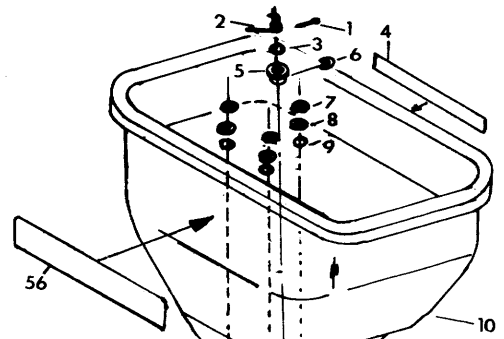

BST-250 BH

GEARBOX/AXLE ASSEMBLY

REF. NO.	PART NO.	DESCRIPTION	QUANTITY
A	F-378	Pinion	1
B	F-454	Gear	1
C	F-457	Pinion Carrier	1
D	F-458-G	Housing Half (Gearbox)	2
E	F-730	Fan Shaft	1
F	F-398	Gearbox Cap	1
G	F-413	Spiral Pin, 5/32" x 1"	1
H	F-414	Spiral Pin, 1/8" x 3/4"	1
I	F-415	Hex Washer Head Screw	4
J	F-731-01	Axle	1

PARTS LIST

REF. NO.	PART NO.	DESCRIPTION	QUANTITY
1	50M0416P	Cotter Pin - 1/8" x 1"	1
2	F-436	Agitator Spring	1
3	F-365	Fan Shaft "O"Ring (large)	1
4	B-5924	Logo Decal	1
5	F-574	Fan Bearing (small)	1
6	F-577	Snap Ring	3
7	B-1673P	Hex Lock (Domed) Nut	3
8	F-575	Nylon Washer	6
9	F-313	Shutter "O" Ring (small)	3
10	F-718	Hopper	1
11	F-745	Moisture Cover	1
12	20M0808P	Round Head Screw, 1/4" x 1/2"	2
13	F-790	Decal (Directional Handle)	1
14	F-784	Directional Handle (shutter)	1
15	F-789	Vinyl Grip (small)	1
16	B-4785	Nylon Insert Nut - 1/4"	2
17	F-767	Shutter Plate (directional)	1
18	F-765	Flow Control Plate	1
19	20M0814P	Round Head Screw, 1/4" x 7/8"	3
20	B-4786	Nylon Insert Nut, 5/16"	11
21	F-755-10	Hopper Support	1
22	F-283	Bearing Axle (large)	2
23	1M1032P	Hex Bolt, 5/16" x 2"	4
24	1M1024P	Hex Bolt, 5/16" x 1 1/2"	3
25	F-758-10	Gusset Plate	2
26	F-573	Fan	1
27	F-734-10	Cross Brace	1
28	F-759-10	Tow Tube	2