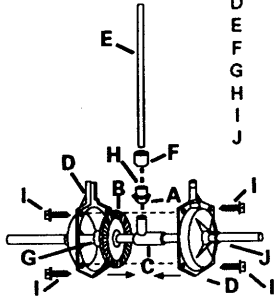

BST-250 BH

GEARBOX/AXLE ASSEMBLY

REF. NO.	PART NO.	DESCRIPTION	QUANTITY
A	F-378	Pinion	1
B	F-454	Gear	1
C	F-457	Pinion Carrier	1
D	F-458-G	Housing Half (Gearbox)	2
E	F-730	Fan Shaft	1
F	F-398	Gearbox Cap	1
G	F-413	Spiral Pin, 5/32" x 1"	1
H	F-414	Spiral Pin, 1/8" x 3/4"	1
I	F-415	Hex Washer Head Screw	4
J	F-731-01	Axle	1

PARTS LIST

REF. NO.	PART NO.	DESCRIPTION	QUANTITY
1	50M0416P	Cotter Pin - 1/8" x 1"	1
2	F-436	Agitator Spring	1
3	F-365	Fan Shaft "O"Ring (large)	1
4	B-5924	Logo Decal	1
5	F-574	Fan Bearing (small)	1
6	F-577	Snap Ring	3
7	B-1673P	Hex Lock (Domed) Nut	3
8	F-575	Nylon Washer	6
9	F-313	Shutter "O" Ring (small)	3
10	F-718	Hopper	1
11	F-745	Moisture Cover	1
12	20M0808P	Round Head Screw, 1/4" x 1/2"	2
13	F-790	Decal (Directional Handle)	1
14	F-784	Directional Handle (shutter)	1
15	F-789	Vinyl Grip (small)	1
16	B-4785	Nylon Insert Nut - 1/4"	2
17	F-767	Shutter Plate (directional)	1
18	F-765	Flow Control Plate	1
19	20M0814P	Round Head Screw, 1/4" x 7/8"	3
20	B-4786	Nylon Insert Nut, 5/16"	11
21	F-755-10	Hopper Support	1
22	F-283	Bearing Axle (large)	2
23	1M1032P	Hex Bolt, 5/16" x 2"	4
24	1M1024P	Hex Bolt, 5/16" x 1 1/2"	3
25	F-758-10	Gusset Plate	2
26	F-573	Fan	1
27	F-734-10	Cross Brace	1
28	F-759-10	Tow Tube	2