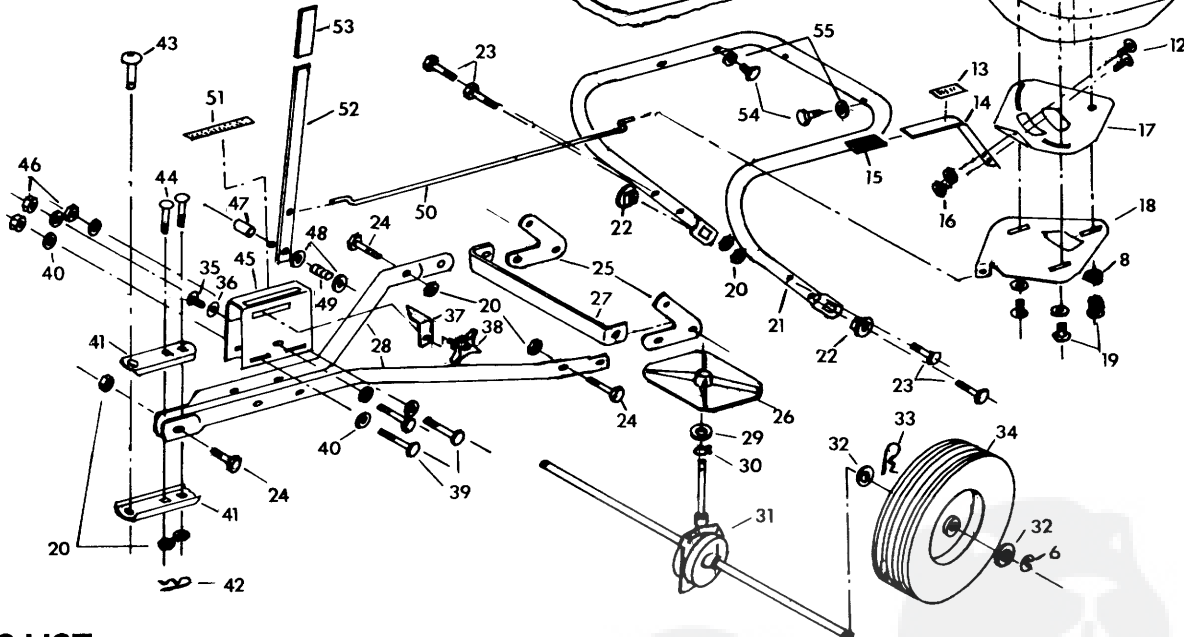

BST-250 BH

GEARBOX/AXLE ASSEMBLY

REF. NO.	PART NO.	DESCRIPTION	QUANTITY
A	F-378	Pinion	1
B	F-454	Gear	1
C	F-457	Pinion Carrier	1
D	F-458-G	Housing Half (Gearbox)	2
E	F-730	Fan Shaft	1
F	F-398	Gearbox Cap	1
G	F-413	Spiral Pin, 5/32" x 1"	1
H	F-414	Spiral Pin, 1/8" x 3/4"	1
I	F-415	Hex Washer Head Screw	4
J	F-731-01	Axle	1

PARTS LIST

REF. NO.	PART NO.	DESCRIPTION	QUANTITY
1	50M0416P	Cotter Pin - 1/8" x 1"	1
2	F-436	Agitator Spring	1
3	F-365	Fan Shaft "O"Ring (large)	1
4	B-5924	Logo Decal	1
5	F-574	Fan Bearing (small)	1
6	F-577	Snap Ring	3
7	B-1673P	Hex Lock (Domed) Nut	3
8	F-575	Nylon Washer	6
9	F-313	Shutter "O" Ring (small)	3
10	F-718	Hopper	1
11	F-745	Moisture Cover	1
12	20M0808P	Round Head Screw, 1/4" x 1/2"	2
13	F-790	Decal (Directional Handle)	1
14	F-784	Directional Handle (shutter)	1
15	F-789	Vinyl Grip (small)	1
16	B-4785	Nylon Insert Nut - 1/4"	2
17	F-767	Shutter Plate (directional)	1
18	F-765	Flow Control Plate	1
19	20M0814P	Round Head Screw, 1/4" x 7/8"	3
20	B-4786	Nylon Insert Nut, 5/16"	11
21	F-755-10	Hopper Support	1
22	F-283	Bearing Axle (large)	2
23	1M1032P	Hex Bolt, 5/16" x 2"	4
24	1M1024P	Hex Bolt, 5/16" x 1 1/2"	3
25	F-758-10	Gusset Plate	2
26	F-573	Fan	1
27	F-734-10	Cross Brace	1
28	F-759-10	Tow Tube	2