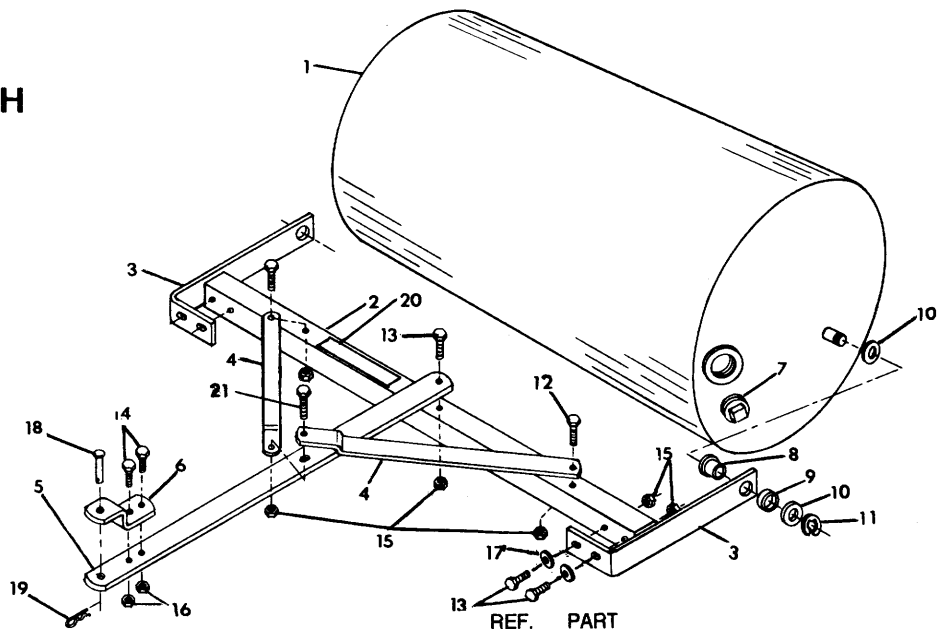

PRT-360 BH

PARTS LIST

REF. NO.	PART NO.	DESCRIPTION	QTY	REF. NO.	PART NO.	DESCRIPTION	QTY.
1.	B-5126	Roller Drum	1	11.	B-4307	Retaining Ring-"E" Type, 1"	2
2.	B-5130-10	Scraper Bar	1	12.	1M1216P	Hex Bolt, 3/8" x 1"	2
3.	B-5131-10	Side Bar	2	13.	1M1220P	Hex Bolt, 3/8" x 1-1/4"	5
4.	B-5132-10	Frame Brace	2	14.	1M1020P	Hex Bolt, 5/16" x 1-1/4"	2
5.	B-5133-10	Drawbar	1	15.	B-4820	Nylon Insert Nut, 3/8"	8
6.	B-3034-10	Clevis	1	16.	B-4786	Nylon Insert Nut, 5/16"	2
7.	B-5121-PL	Plug	1	17.	45M1313P	Plain Washer, 3/8"	4
8.	D-279	Bearing	2	18.	B-5191	Hitch Pin, 1/2" x 2/3/4"	1
9.	B-5154-01	Bushing	2	19.	D-146P	Hairpin Cotter, 1/8"	1
10.	V-886	Machine Bushing Washer	4	20.	B-5923	Logo Decal	1
				21.	1M1224P	Hex Bolt, 3/8" x 1-1/2"	1