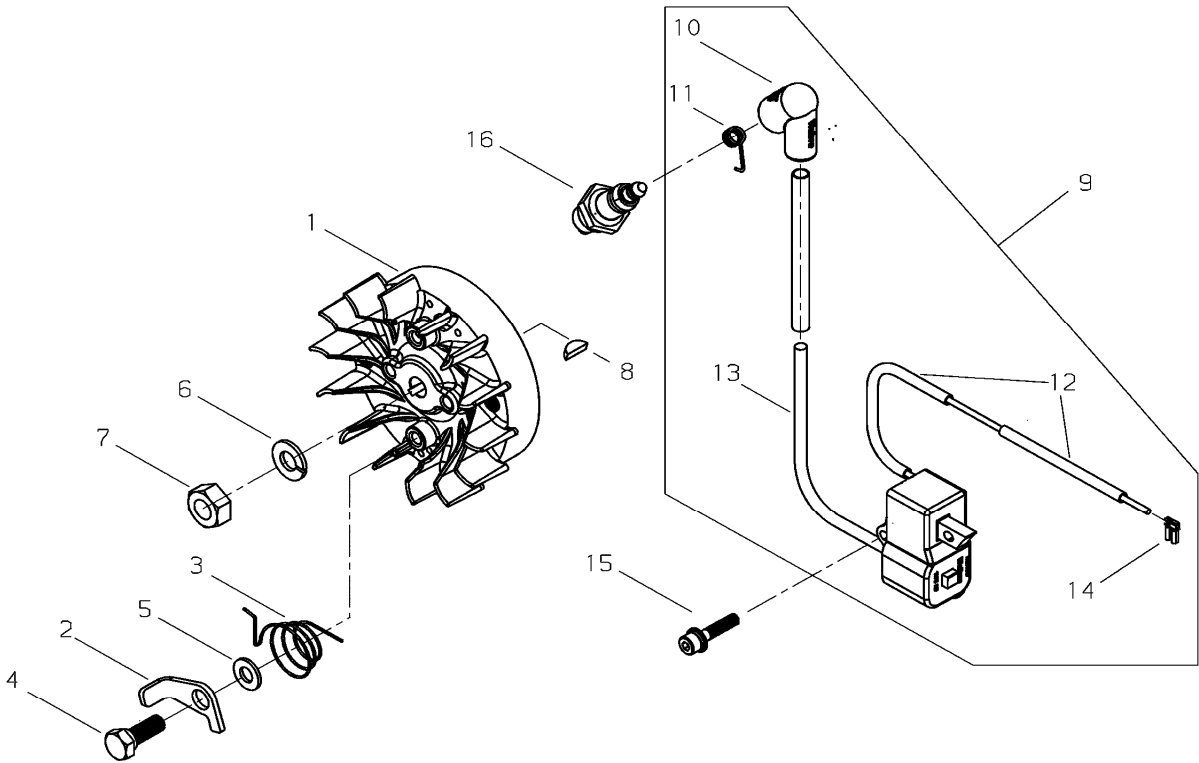

6. MAGNETO

KEY	LV	PART NUMBER	Q'TY	DESCRIPTION	REMARKS	NOTE1	NOTE2
1		69020-71111	1	ROTOR			
2		22182-71412	2	PAWL			
3		22182-71421	2	SPRING RATCHET			
4		22182-71440	2	BOLT			
5		22182-71430	2	WASHER			
6		01600-08201	1	SPRING WASHER		8mm	
7		22100-43231	1	NUT			
8		02403-03100	1	KEY	3*10		3x10
9		69020-71021	1	COIL ASSY			
10		62905-71250	1	PLUG CAP			
11		69020-71320	1	COIL SPRING			
12		69020-71331	2	TUBE			
13		69020-71340	1	TUBE			
14		69020-98340	1	CONNECTOR			
15		11024-04200	2	BOLT SW		M4x20	
16		13000-13507	1	SPARK PLUG BPMR7A			BPMR7A