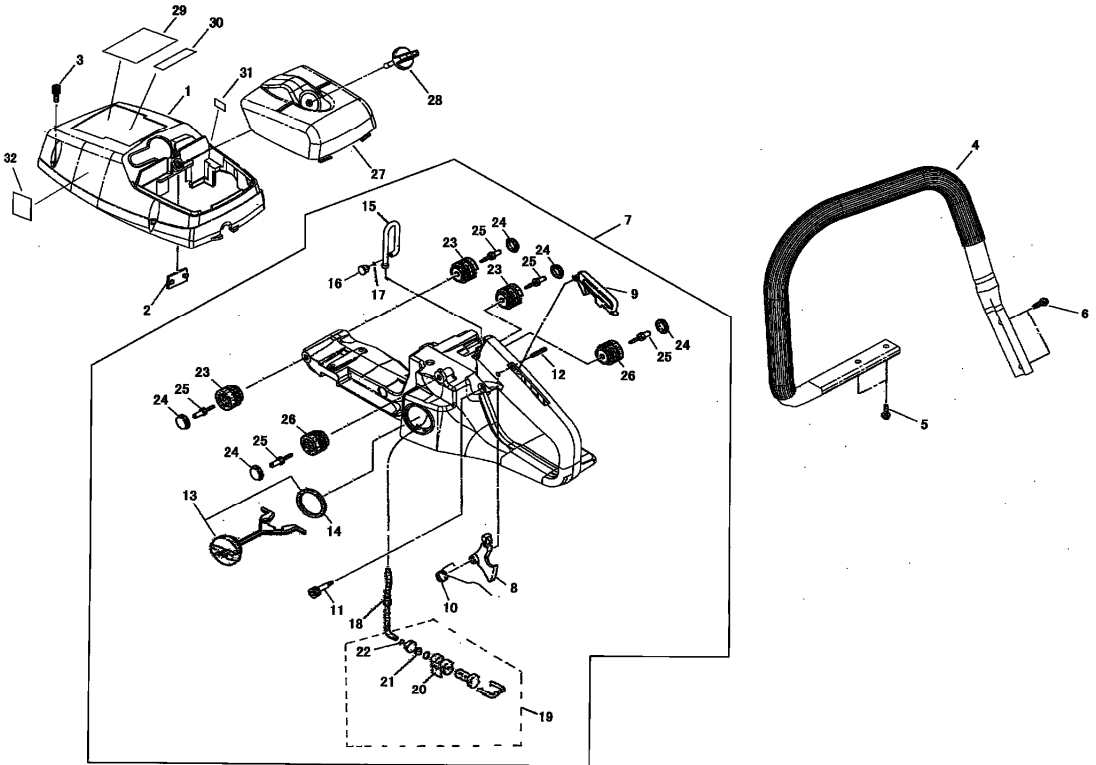

3. COVER, HANDLE

KEY	LV	PART NUMBER	Q'TY	DESCRIPTION	REMARKS	NOTE1	NOTE2
27		69020-82131	1	CLEANER COVER			
28		69020-82360	1	KNOB			
29		19402-00307	1	LABEL CAUTION		113dB	
30		1942600286	1	LABEL FEATURE			
31		19401-00094	1	LABEL INST			
32		19426-00016	1	LABEL MARK		T:0.05