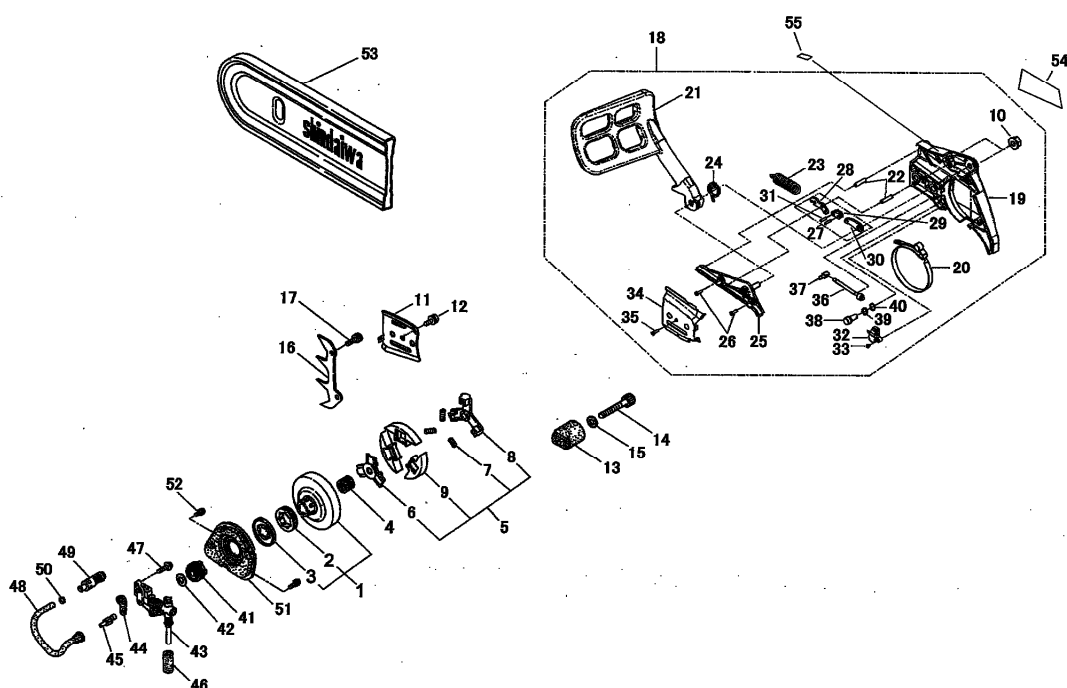

5. CLUTCH, CLUTCH COVER

KEY	LV	PART NUMBER	Q'TY	DESCRIPTION	REMARKS	NOTE1	NOTE2
1		22160-51501	1	CLUTCH DRUM ASSY			
2	•	22131-98120	1	RIM			
3	•	22160-51530	1	COVER			
4		22100-51310	1	NEEDLE BEARING			
5		22160-51200	1	CLUTCH ASSY			
6	•	22160-51210	1	CLUTCH BOSS A			
7	•	22160-51230	3	CLUTCH SPRING			
8	•	22160-51240	1	CLUTCH BOSS B			
9	•	22160-51220	3	CLUTCH SHOE			
10		22182-52411	2	NUT			
11		22160-97630	1	GUIDE PLATE C			
12		22173-56150	1	SCREW			
13		22160-52511	1	CATCHER,CHAIN			
14		22155-12190	1	BOLT			
15		01611-05100	1	WASHER		5mm	
16		22160-52530	1	SPIKE			
17		22157-15330	2	BOLT			
18		69020-53010	1	CLUTCH COVER ASSY			
19	•	69020-53111	1	CLUTCH COVER			
20	•	69020-53211	1	BRAKE BAND			
21	•	69020-53221	1	LEVER			
22	•	12492-50210	2	ROLLER		φ5×L21.8	
23	•	17510-16000	1	COIL SPRING			
24	•	17520-20000	1	COIL SPRING			
25	•	69020-53351	1	COVER			
26	•	01280-05142	2	SCREW TAPPING		5x14