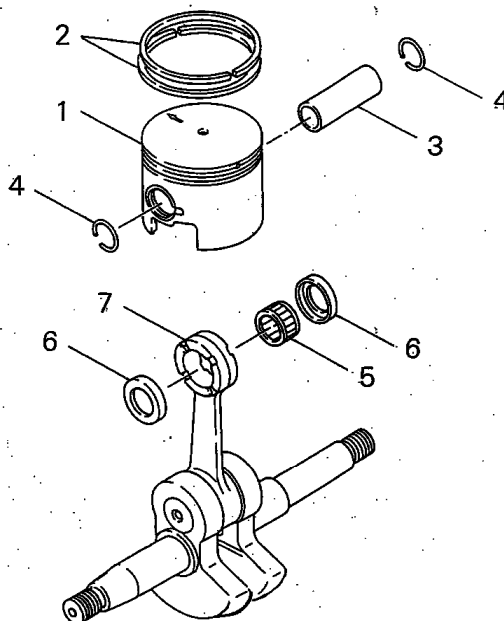

4. PISTON

KEY	LV	PART NUMBER	Q'TY	DESCRIPTION	REMARKS	NOTE1	NOTE2
1		22156-41110	1	PISTON			
2		22156-41210	2	PISTON RING			
3		20010-41310	1	PISTON PIN			
4		22100-41230	2	SNAP RING			
5		20010-41330	1	NEEDLE BEARING			
6		22156-41340	2	THRUST WASHER			
7		22154-42000	1	CRANK SHAFT ASSY