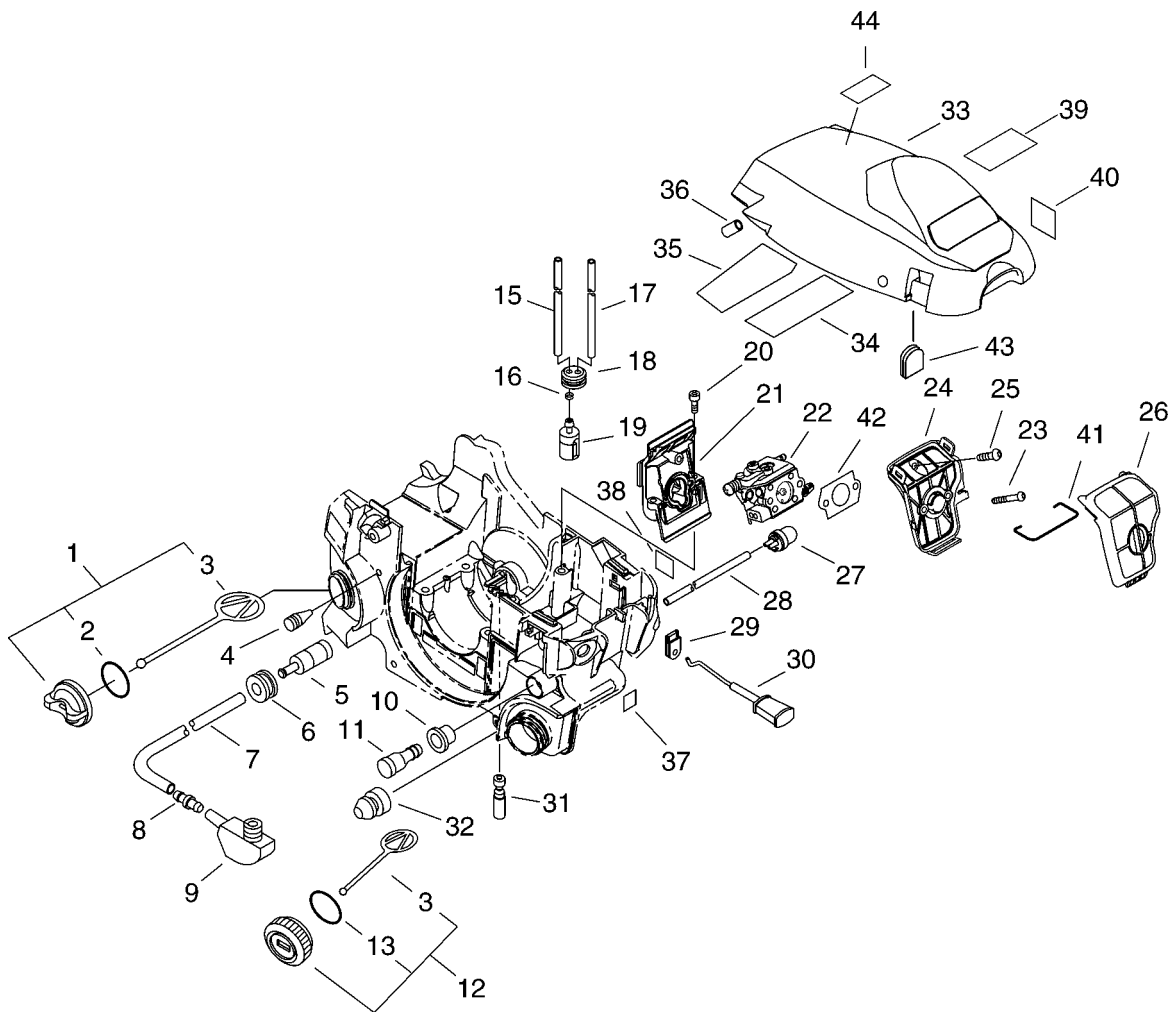

shindaiwa

PARTS CATALOGUE

CHAIN SAW

305s

CE

KEY	LV	PART NUMBER	Q'TY	DESCRIPTION	REMARKS
1		P021-015050	1	CRANK CASE KIT	
2	+	V805-000220	4	BOLT, TORX 5	
3		A202-000070	1	BELLOWS, INTAKE	
4		A206-000000	1	HOLDER, BELLOWS	
5		P021-015061	1	PISTON KIT	
6	+	100011-16131	1	RING, PISTON	
7	+	100013-15330	1	PIN, PISTON	
8	+	100015-04630	2	CIRCLIP, PISTON PIN	
10	+	100014-11520	2	SPACER, PISTON PIN	
11		100142-12330	1	KEY, WOODRUFF	
12		P021-015070	1	CRANKSHAFT, ASSY	
13	+	V505-000010	2	SEAL, OIL 12	
14	+	94035-36201	2	BEARING BALL	
16		P021-016710	1	COVER, ENGINE	
17	+	V225-000030	2	BOLT, STUD 8	
18		C463-000030	2	KNOB, LATCH	
19		J485-000200	2	HINGE	
20		V490-000400	2	CLIP	
21		93050-40180	4	ROLLER	
22		V805-000180	4	BOLT, TORX 5	

KEY	LV	PART NUMBER	Q'TY	DESCRIPTION	REMARKS
1		A409-000350	1	ROTOR, MAGNETO	
2		900515-00008	1	NUT, FLANGE 8	
3		177234-35430	2	SPRING, RETURN	
4		A514-000020	2	PAWL	
5		177247-04630	2	SPACER, RATCHET	
6		900603-00005	4	WASHER 5	
7		V203-000080	2	BOLT, 5"	
8		A172-000830	1	COVER, FAN	
9		A411-000460	1	COIL, IGNITION	
10		A425-000000	1	SPARKPLUG	
11		A426-000020	1	TERMINAL, SPARKPLUG	
12		A427-000020	1	CAP, SPARK PLUG	
13		150117-16430	2	SPACER	
14		V805-000210	2	BOLT, TORX 5	
15		V485-001070	1	LEAD	
16		A440-001190	1	SWITCH, ON OFF	
17		V485-001080	1	LEAD	
18		A051-001430	1	STARTER, RECOIL	
19	+	P022-005891	1	GRIP, STARTER	
20	+	P022-001330	1	SPRING KIT, REWIND	
21	+	P022-008440	1	ROPE, STARTER	
22	+	A506-000080	1	REEL, ROPE	
23	+	V452-000220	1	SPRING, TORSION	
24	+	P022-022000	1	CATCHER, PAWL	
25	+	177236-61830	1	SCREW	
26		V805-000010	3	BOLT, TORX 5	
27		X504-000950	1	LABEL, BRAND	