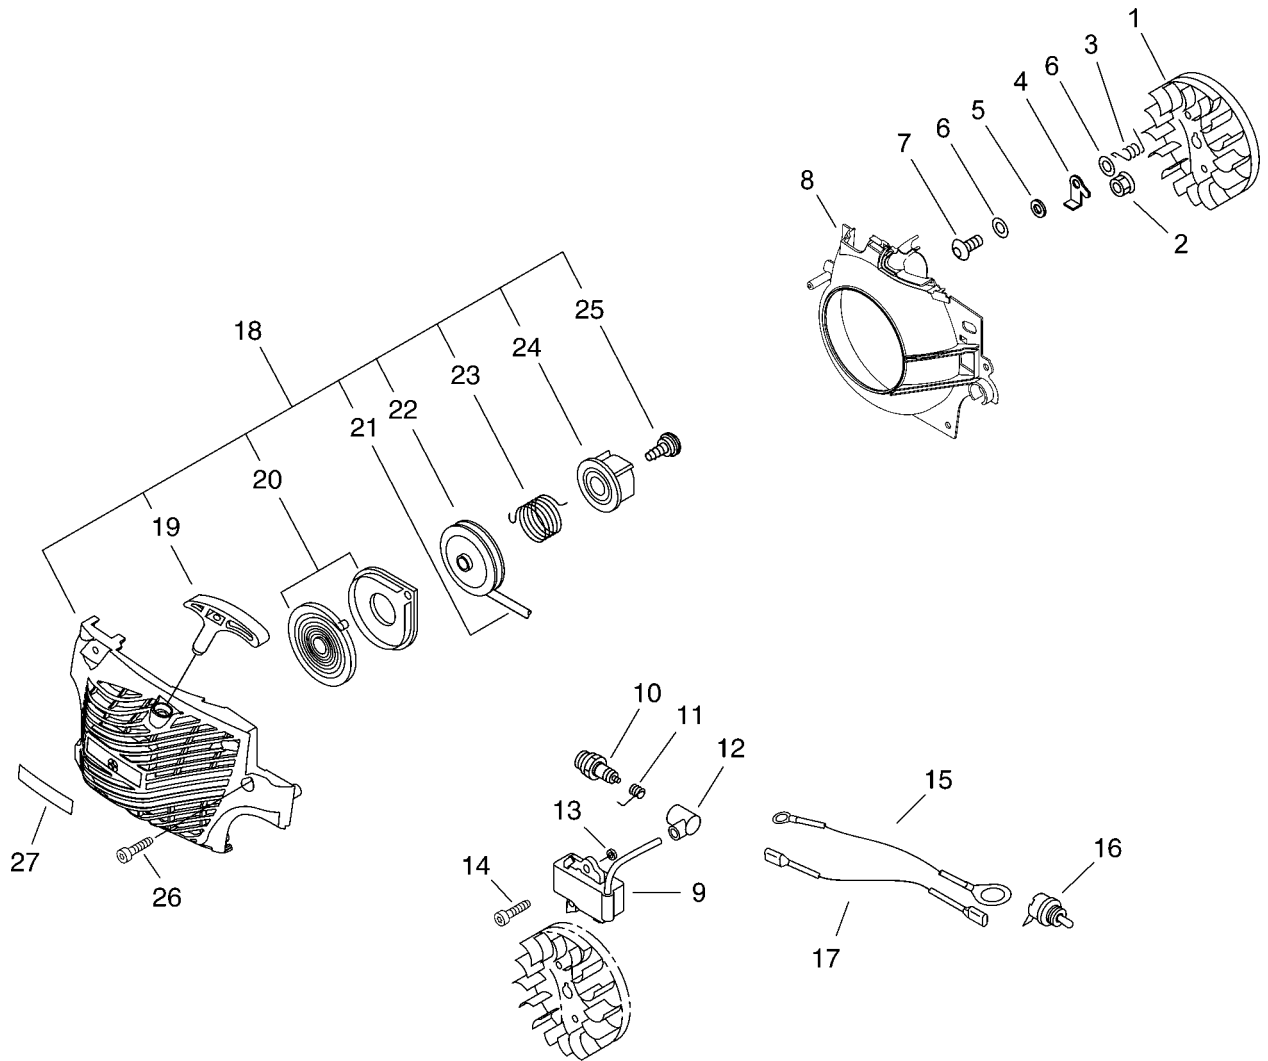

shindaiwa

PARTS CATALOGUE

CHAIN SAW

305s

CE

KEY	LV	PART NUMBER	Q'TY	DESCRIPTION	REMARKS
1		P021-015050	1	CRANK CASE KIT	
2	+	V805-000220	4	BOLT, TORX 5	
3		A202-000070	1	BELLOWS, INTAKE	
4		A206-000000	1	HOLDER, BELLOWS	
5		P021-015061	1	PISTON KIT	
6	+	100011-16131	1	RING, PISTON	
7	+	100013-15330	1	PIN, PISTON	
8	+	100015-04630	2	CIRCLIP, PISTON PIN	
10	+	100014-11520	2	SPACER, PISTON PIN	
11		100142-12330	1	KEY, WOODRUFF	
12		P021-015070	1	CRANKSHAFT, ASSY	
13	+	V505-000010	2	SEAL, OIL 12	
14	+	94035-36201	2	BEARING BALL	
16		P021-016710	1	COVER, ENGINE	
17	+	V225-000030	2	BOLT, STUD 8	
18		C463-000030	2	KNOB, LATCH	
19		J485-000200	2	HINGE	
20		V490-000400	2	CLIP	
21		93050-40180	4	ROLLER	
22		V805-000180	4	BOLT, TORX 5	

KEY	LV	PART NUMBER	Q'TY	DESCRIPTION	REMARKS
1		A409-000350	1	ROTOR, MAGNETO	
2		900515-00008	1	NUT, FLANGE 8	
3		177234-35430	2	SPRING, RETURN	
4		A514-000020	2	PAWL	
5		177247-04630	2	SPACER, RATCHET	
6		900603-00005	4	WASHER 5	
7		V203-000080	2	BOLT, 5"	
8		A172-000830	1	COVER, FAN	
9		A411-000460	1	COIL, IGNITION	
10		A425-000000	1	SPARKPLUG	
11		A426-000020	1	TERMINAL, SPARKPLUG	
12		A427-000020	1	CAP, SPARK PLUG	
13		150117-16430	2	SPACER	
14		V805-000210	2	BOLT, TORX 5	
15		V485-001070	1	LEAD	
16		A440-001190	1	SWITCH, ON OFF	
17		V485-001080	1	LEAD	
18		A051-001430	1	STARTER, RECOIL	
19	+	P022-005891	1	GRIP, STARTER	
20	+	P022-001330	1	SPRING KIT, REWIND	
21	+	P022-008440	1	ROPE, STARTER	
22	+	A506-000080	1	REEL, ROPE	
23	+	V452-000220	1	SPRING, TORSION	
24	+	P022-022000	1	CATCHER, PAWL	
25	+	177236-61830	1	SCREW	
26		V805-000010	3	BOLT, TORX 5	
27		X504-000950	1	LABEL, BRAND	