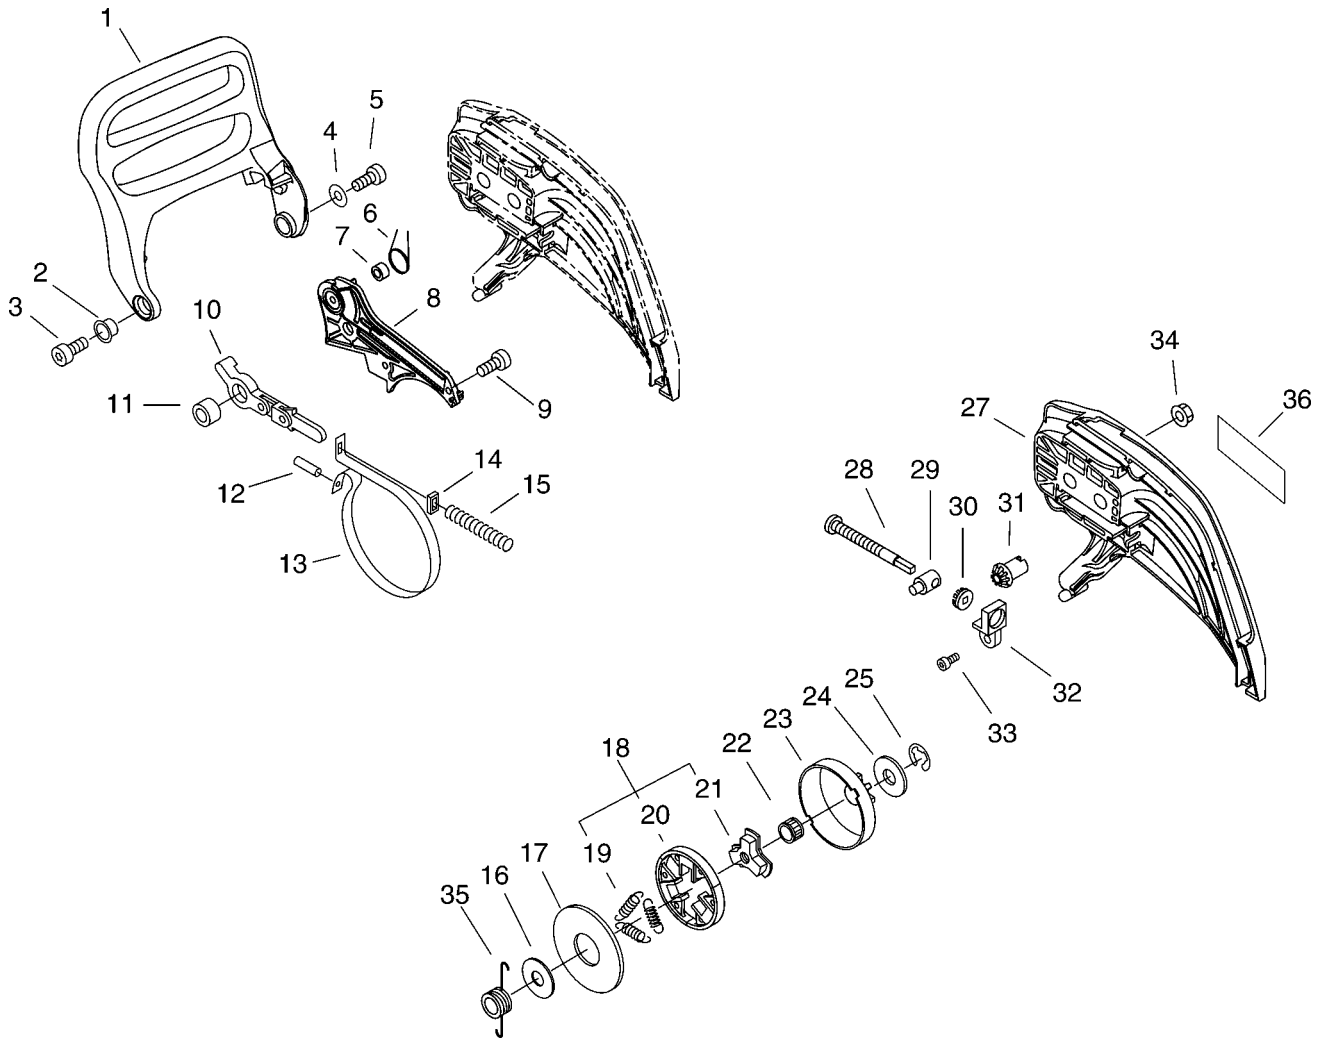

KEY	LV	PART NUMBER	Q'TY	DESCRIPTION	REMARKS
1		A409-000350	1	ROTOR, MAGNETO	
2		900515-00008	1	NUT, FLANGE 8	
3		177234-35430	2	SPRING, RETURN	
4		A514-000020	2	PAWL	
5		177247-04630	2	SPACER, RATCHET	
6		900603-00005	4	WASHER 5	
7		V203-000080	2	BOLT, 5"	
8		A172-000830	1	COVER, FAN	
9		A411-000460	1	COIL, IGNITION	
10		A425-000000	1	SPARKPLUG	
11		A426-000020	1	TERMINAL, SPARKPLUG	
12		A427-000020	1	CAP, SPARK PLUG	
13		150117-16430	2	SPACER	
14		V805-000210	2	BOLT, TORX 5	
15		V485-001070	1	LEAD	
16		A440-001190	1	SWITCH, ON OFF	
17		V485-001080	1	LEAD	
18		A051-001430	1	STARTER, RECOIL	
19	+	P022-005891	1	GRIP, STARTER	
20	+	P022-001330	1	SPRING KIT, REWIND	
21	+	P022-008440	1	ROPE, STARTER	
22	+	A506-000080	1	REEL, ROPE	
23	+	V452-000220	1	SPRING, TORSION	
24	+	P022-022000	1	CATCHER, PAWL	
25	+	177236-61830	1	SCREW	
26		V805-000010	3	BOLT, TORX 5	
27		X504-000950	1	LABEL, BRAND	

KEY	LV	PART NUMBER	Q'TY	DESCRIPTION	REMARKS
1		C320-000170	1	LEVER, BRAKE	
2		V356-000430	1	COLLAR,10	
3		V805-000010	1	BOLT, TORX 5	
4		177214-03930	1	WASHER	
5		V804-000020	1	BOLT, TORX 4	
6		V452-000250	1	SPRING,TORSION	
7		433116-35430	1	SPACER 8	
8		C345-000330	1	COVER,BRAKE	
9		V804-000000	3	BOLT, TORX 4	
10		C334-000100	1	CONNECTOR, BRAKE	
11		433116-35430	1	SPACER 8	
12		93050-30098	1	ROLLER	
13		C328-000030	1	BAND,BRAKE	
14		V376-000450	1	SPACER	
15		V450-000070	1	SPRING, COMPRESSION	
16		A551-000080	1	PLATE, CLUTCH	
17		A551-000090	1	PLATE, CLUTCH	
18		A056-000210	1	CLUTCH ASY	
19	+	V451-000470	3	SPRING, TENSION	
20	+	P021-005810	1	CLUTCH SHOE SET	
21	+	A552-000100	1	HUB, CLUTCH	
22		175012-03930	1	BEARING, NEEDLE	
23		A556-000540	1	DRUM, CLUTCH	
24		100143-19830	1	WASHER	