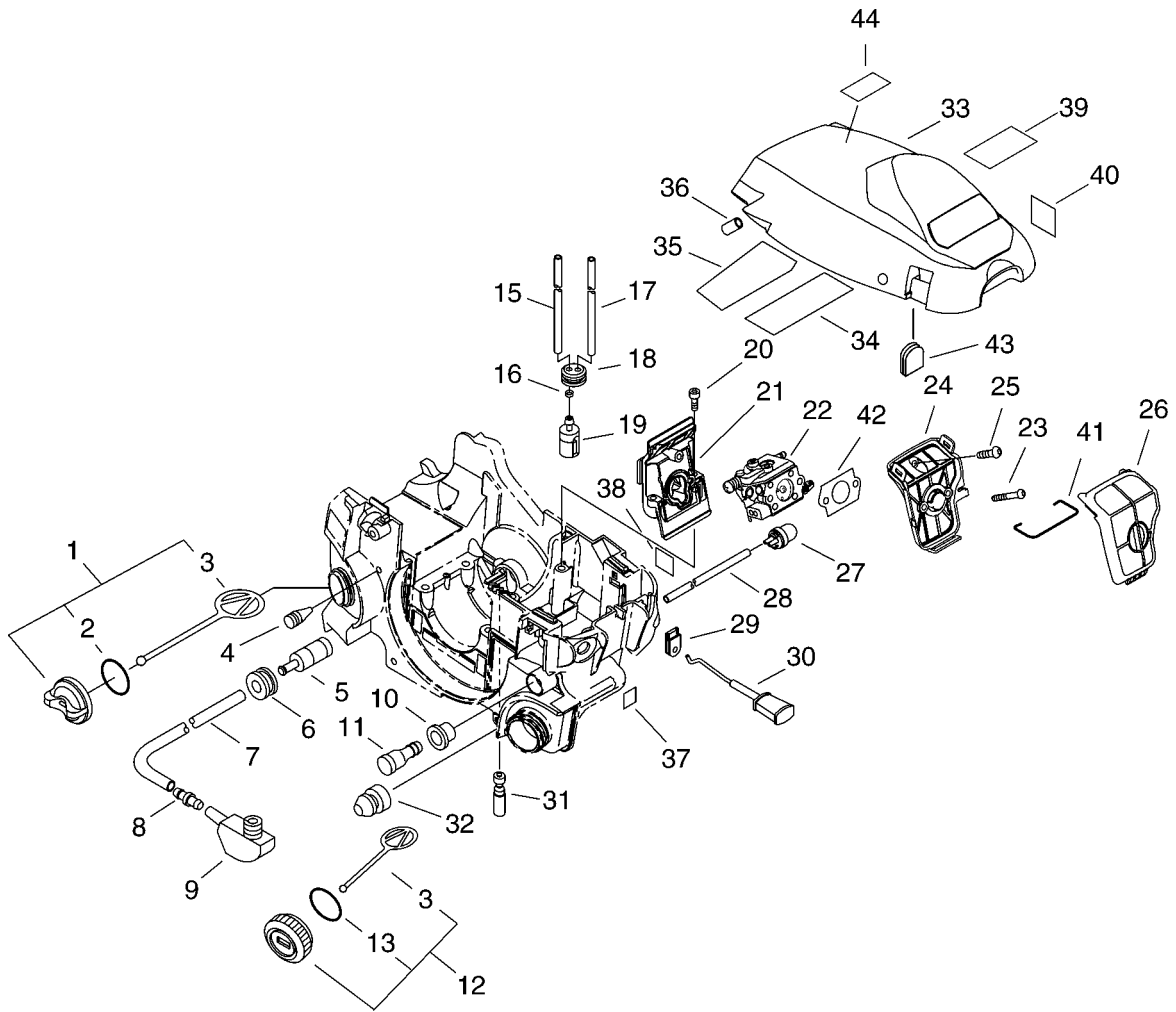

KEY	LV	PART NUMBER	Q'TY	DESCRIPTION	REMARKS
25		V805-000000	1	BOLT, TORX 5	
26		A226-000460	1	ELEMENT,AIR FILTER	
27		123181-39130	1	PUMP, PRIMER	
28		V471-002190	1	PIPE	
29		V130-000010	1	GROMMET,CHOKE	
30		A241-000180	1	KNOB,CHOKE	
31		C022-000040	1	AUTO-OILER ASSEMBLY	
32		V420-001790	2	CUSHION	
33		A160-001170	1	COVER,CYLINDER	
34		V341-000110	1	WASHER,SQUARE	
35		V341-000120	1	WASHER,SQUARE	
36		100927-35830	1	PIPE	
37		890157-39130	1	LABEL, SWITCH	
38		X524-001900	1	LABEL	
39		X504-000960	1	LABEL,BRAND	
40		890631-38130	1	LABEL, CAUTION	
41		V582-000050	1	RING,SNAP	
42		V103-000500	1	GASKET,INTAKE	
43		130338-32430	1	PLUG, COVER	
44		890345-39230	1	LABEL,CAUTION