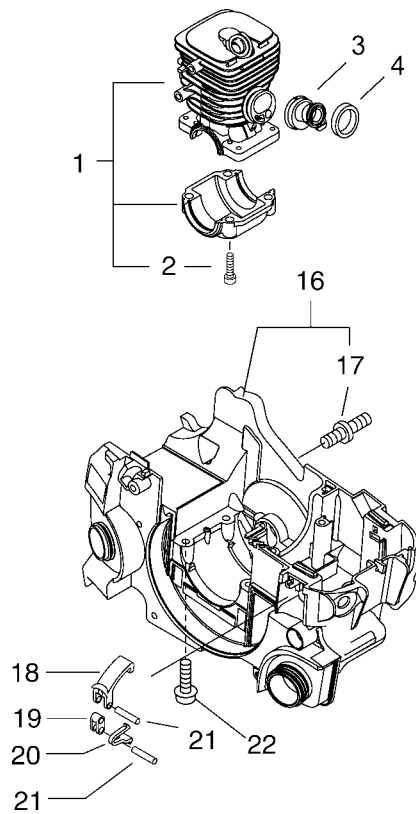

shindaiwa

PARTS CATALOGUE

CHAIN SAW

305s

CE

KEY	LV	PART NUMBER	Q'TY	DESCRIPTION	REMARKS
1		P021-015050	1	CRANK CASE KIT	
2	+	V805-000220	4	BOLT, TORX 5	
3		A202-000070	1	BELLOWS, INTAKE	
4		A206-000000	1	HOLDER, BELLOWS	
5		P021-015061	1	PISTON KIT	
6	+	100011-16131	1	RING, PISTON	
7	+	100013-15330	1	PIN, PISTON	
8	+	100015-04630	2	CIRCLIP, PISTON PIN	
10	+	100014-11520	2	SPACER, PISTON PIN	
11		100142-12330	1	KEY, WOODRUFF	
12		P021-015070	1	CRANKSHAFT, ASSY	
13	+	V505-000010	2	SEAL, OIL 12	
14	+	94035-36201	2	BEARING BALL	
16		P021-016710	1	COVER, ENGINE	
17	+	V225-000030	2	BOLT, STUD 8	
18		C463-000030	2	KNOB, LATCH	
19		J485-000200	2	HINGE	
20		V490-000400	2	CLIP	
21		93050-40180	4	ROLLER	
22		V805-000180	4	BOLT, TORX 5	

KEY	LV	PART NUMBER	Q'TY	DESCRIPTION	REMARKS
1		A409-000350	1	ROTOR, MAGNETO	
2		900515-00008	1	NUT, FLANGE 8	
3		177234-35430	2	SPRING, RETURN	
4		A514-000020	2	PAWL	
5		177247-04630	2	SPACER, RATCHET	
6		900603-00005	4	WASHER 5	
7		V203-000080	2	BOLT, 5"	
8		A172-000830	1	COVER, FAN	
9		A411-000460	1	COIL, IGNITION	
10		A425-000000	1	SPARKPLUG	
11		A426-000020	1	TERMINAL, SPARKPLUG	
12		A427-000020	1	CAP, SPARK PLUG	
13		150117-16430	2	SPACER	
14		V805-000210	2	BOLT, TORX 5	
15		V485-001070	1	LEAD	
16		A440-001190	1	SWITCH, ON OFF	
17		V485-001080	1	LEAD	
18		A051-001430	1	STARTER, RECOIL	
19	+	P022-005891	1	GRIP, STARTER	
20	+	P022-001330	1	SPRING KIT, REWIND	
21	+	P022-008440	1	ROPE, STARTER	
22	+	A506-000080	1	REEL, ROPE	
23	+	V452-000220	1	SPRING, TORSION	
24	+	P022-022000	1	CATCHER, PAWL	
25	+	177236-61830	1	SCREW	
26		V805-000010	3	BOLT, TORX 5	
27		X504-000950	1	LABEL, BRAND	