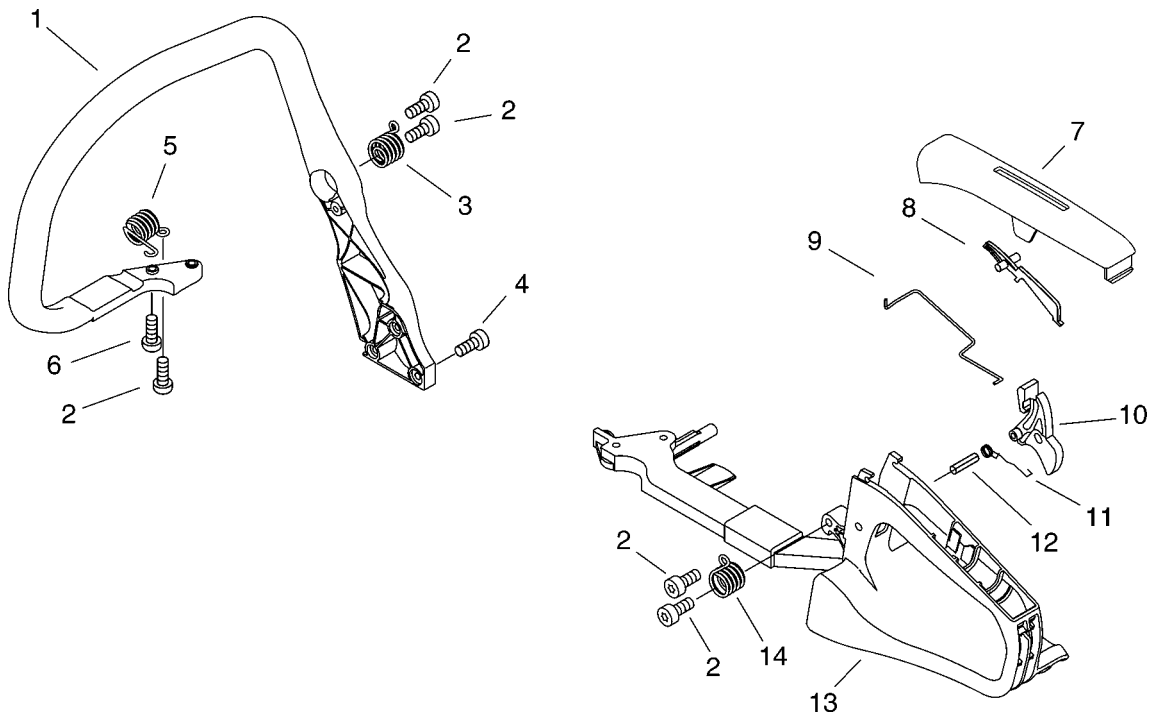

KEY	LV	PART NUMBER	QTY	DESCRIPTION	REMARKS
1		C400-000541	1	HANDLE, FRONT	
2		V805-000000	5	BOLT, TORX 5	
3		V450-000700	1	SPRING, COMPRESSION	
4		V805-000010	3	BOLT, TORX 5	
5		V450-000710	1	SPRING, COMPRESSION	
6		V805-000000	2	BOLT, TORX 5	
7		C411-000050	1	LID, HANDLE	
8		C460-000150	1	LOCKOUT, THROTTLE	
9		C454-000160	1	ROD, THROTTLE	
10		C450-000212	1	CONTROL, THROTTLE	
11		V452-000260	1	SPRING, TORSION	
12		900345-40025	1	PIN, SPRING 4*25SUS	
13		C410-000560	1	HANDLE, REAR	
14		V450-000720	1	SPRING, COMPRESSION