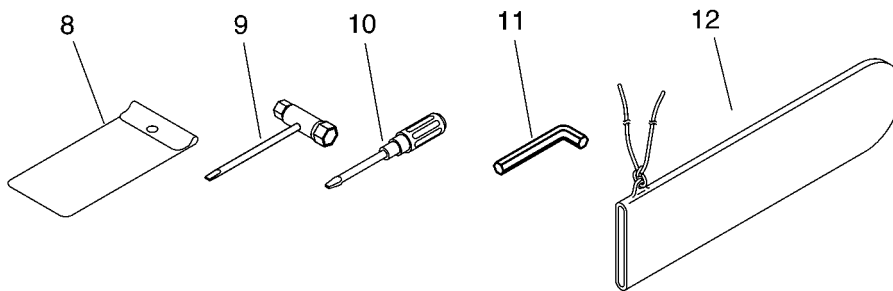

KEY	LV	PART NUMBER	Q'TY	DESCRIPTION	REMARKS
1		V804-000030	2	BOLT, TORX 4	
2		A313-000760	1	GUIDE, EXHAUST	
3		A310-000060	1	SCREEN, ARRESTOR	
4		900516-00005	2	NUT, FRANGE 5	
5		A300-000620	1	MUFFLER, EXHAUST	
6		V104-000731	1	GASKET, EXHAUST	
7		V203-000120	2	BOLT, 5	
8		898510-07130	1	BAG, TOOL	
9		X602-000080	1	TOOL, WRENCH	
10		895812-03930	1	DRIVER, SCREW 50	
11		P021-005750	1	SCABBARD, CHAIN	
12		X605-000050	1	TOOL, L WRENCH	
13A		431010-39931	1	CHAIN, SAW 91VX-47E	
13B		431019-39931	1	CHAIN, SAW	
14A		X122-000170	1	BAR, GUIDE 30	
14B		X123-000270	1	BAR, GUIDE 35