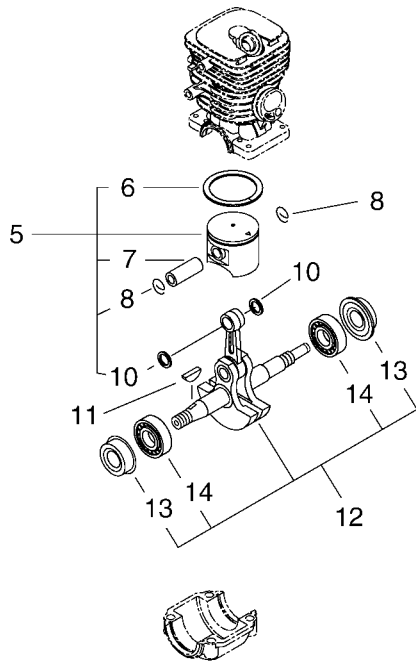

shindaiwa

PARTS CATALOGUE

CHAIN SAW

305s

CE

KEY	LV	PART NUMBER	Q'TY	DESCRIPTION	REMARKS
1		P021-015050	1	CRANK CASE KIT	
2	+	V805-000220	4	BOLT, TORX 5	
3		A202-000070	1	BELLOWS, INTAKE	
4		A206-000000	1	HOLDER, BELLOWS	
5		P021-015061	1	PISTON KIT	
6	+	100011-16131	1	RING, PISTON	
7	+	100013-15330	1	PIN, PISTON	
8	+	100015-04630	2	CIRCLIP, PISTON PIN	
10	+	100014-11520	2	SPACER, PISTON PIN	
11		100142-12330	1	KEY, WOODRUFF	
12		P021-015070	1	CRANKSHAFT, ASSY	
13	+	V505-000010	2	SEAL, OIL 12	
14	+	94035-36201	2	BEARING BALL	
16		P021-016710	1	COVER, ENGINE	
17	+	V225-000030	2	BOLT, STUD 8	
18		C463-000030	2	KNOB, LATCH	
19		J485-000200	2	HINGE	
20		V490-000400	2	CLIP	
21		93050-40180	4	ROLLER	
22		V805-000180	4	BOLT, TORX 5	

KEY	LV	PART NUMBER	Q'TY	DESCRIPTION	REMARKS
1		A409-000350	1	ROTOR, MAGNETO	
2		900515-00008	1	NUT, FLANGE 8	
3		177234-35430	2	SPRING, RETURN	
4		A514-000020	2	PAWL	
5		177247-04630	2	SPACER, RATCHET	
6		900603-00005	4	WASHER 5	
7		V203-000080	2	BOLT, 5"	
8		A172-000830	1	COVER, FAN	
9		A411-000460	1	COIL, IGNITION	
10		A425-000000	1	SPARKPLUG	
11		A426-000020	1	TERMINAL, SPARKPLUG	
12		A427-000020	1	CAP, SPARK PLUG	
13		150117-16430	2	SPACER	
14		V805-000210	2	BOLT, TORX 5	
15		V485-001070	1	LEAD	
16		A440-001190	1	SWITCH, ON OFF	
17		V485-001080	1	LEAD	
18		A051-001430	1	STARTER, RECOIL	
19	+	P022-005891	1	GRIP, STARTER	
20	+	P022-001330	1	SPRING KIT, REWIND	
21	+	P022-008440	1	ROPE, STARTER	
22	+	A506-000080	1	REEL, ROPE	
23	+	V452-000220	1	SPRING, TORSION	
24	+	P022-022000	1	CATCHER, PAWL	
25	+	177236-61830	1	SCREW	
26		V805-000010	3	BOLT, TORX 5	
27		X504-000950	1	LABEL, BRAND	