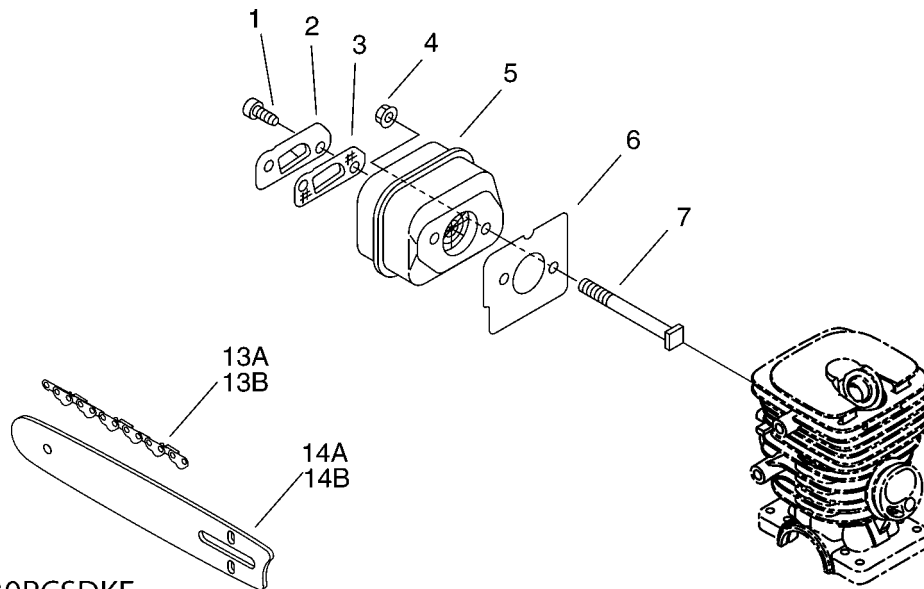

2 Muffler, Tools

A: 30RCSDKE
B: 35RC50M-3/8SD