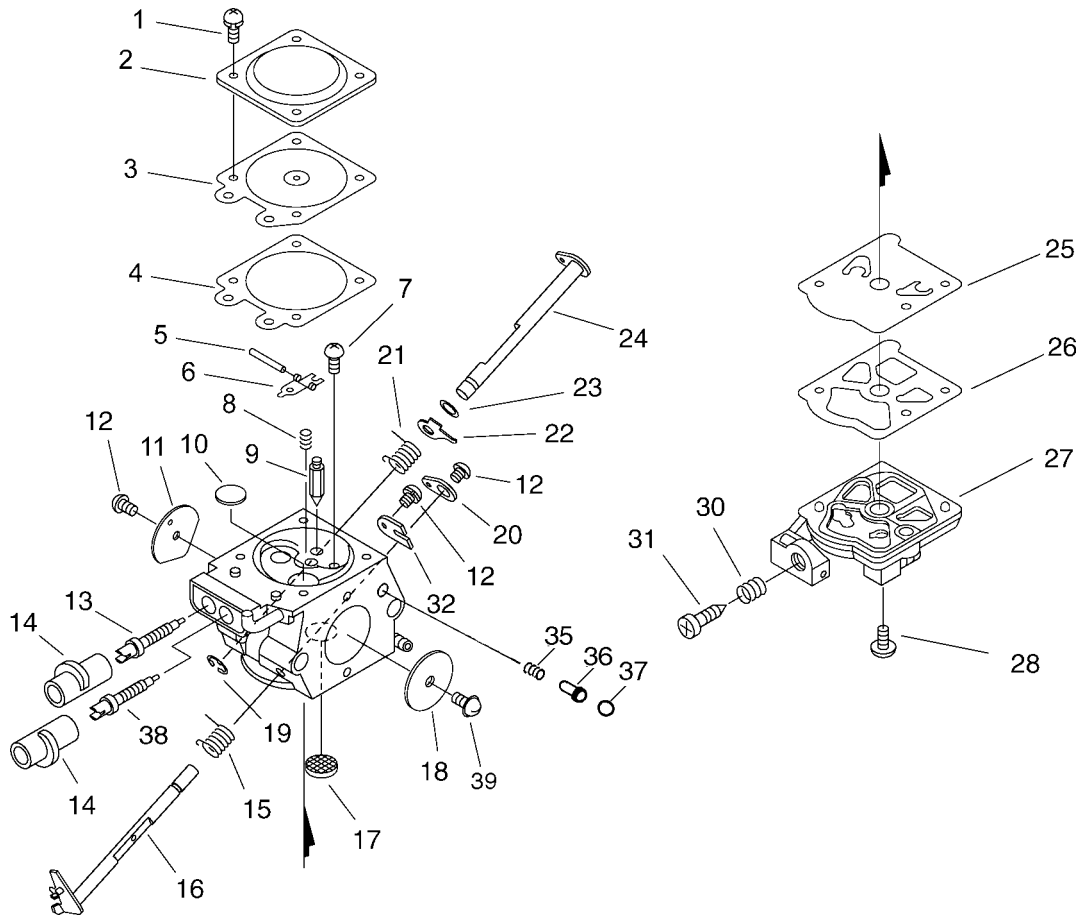

KEY	LV	PART NUMBER	Q'TY	DESCRIPTION	REMARKS
		A021-001700	1	CARBURETOR,DIAPHRAGM	
1	+	123130-02960	4	SCREW	
2	+	123142-03930	1	COVER, M. DIAPHRAGM	
3	+	P003-001850	1	DIAPHRAGM, METERING	
4	+	123140-03930	1	GASKET, M. DIAPHRAGM	
5	+	123138-03930	1	PIN, METERING LEVER	
6	+	123123-03930	1	LEVER, METERING	
7	+	123139-03930	1	SCREW, M. LEVER PIN	
8	+	123122-39330	1	SPRING, METER. LEVER	
9	+	123137-19830	1	VALVE, INLET NEEDLE	
10	+	123146-10631	1	PLUG, WELCH	
11	+	P003-002250	1	VALVE, CHOKE	
12	+	123114-38830	3	SCREW	
13	+	123120-52131	1	NEEDLE, HIGH SPEED	
38	+	123118-02261	1	NEEDLE	
14	+	P003-000010	2	LIMITER CAP	
15	+	123113-37530	1	SPRING, THROTTLE RTN	
16	+	P003-002240	1	SHAFT ASY,THROTTLE	
17	+	123126-10631	1	SCREEN, INLET	
18	+	123116-05960	1	VALVE, THROTTLE	
19	+	123127-15030	1	RING	
20	+	P003-001040	1	LEVER THROTTLE	
21	+	P003-002260	1	SPRING	
22	+	P003-001510	1	LEVER-FAST IDLE