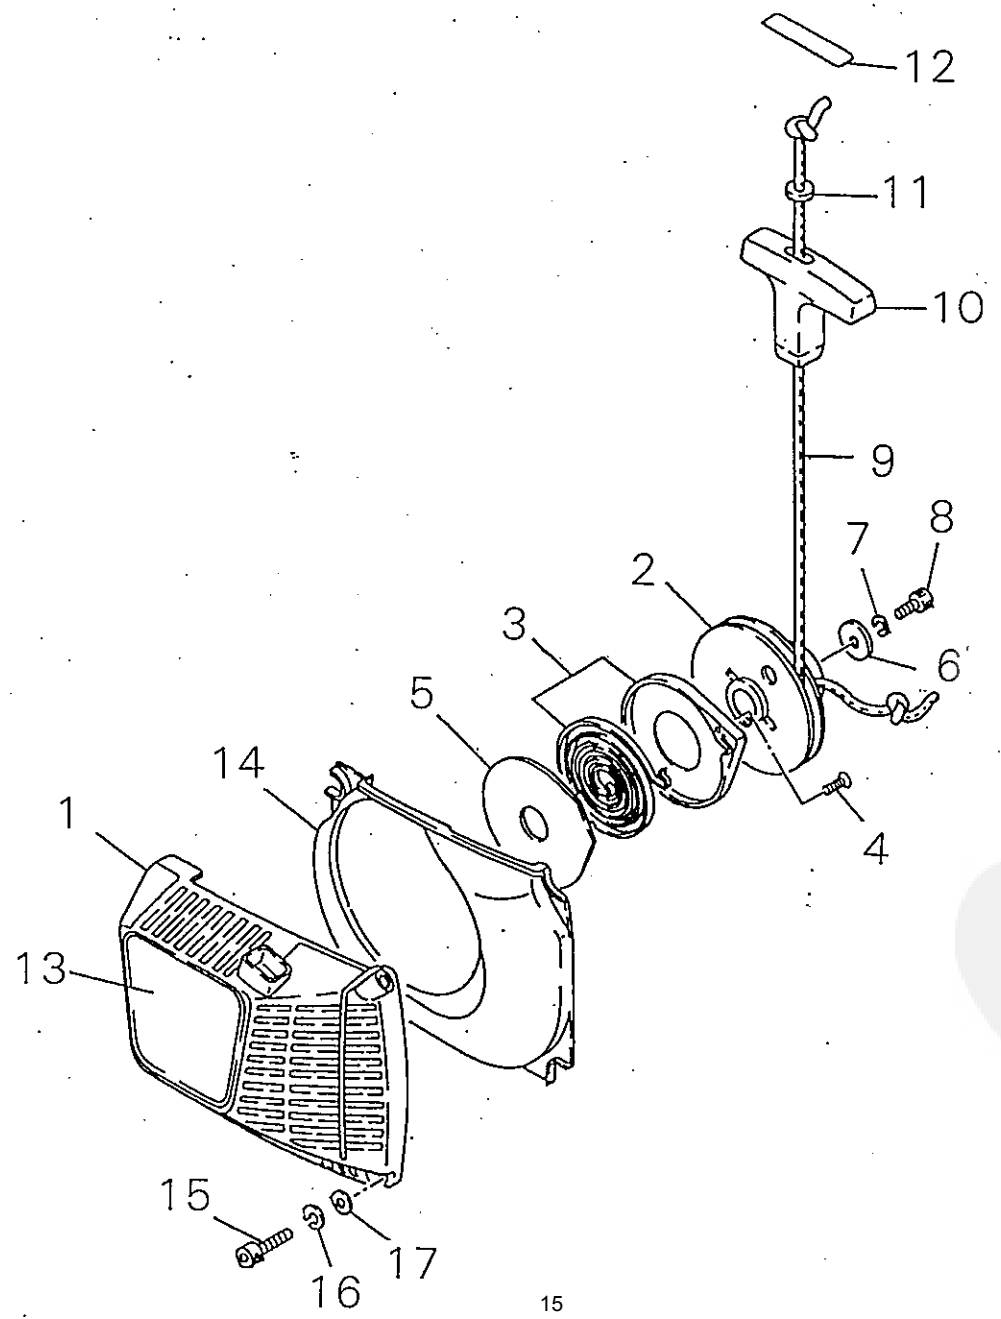

Recoil Starter

KEY	LV	PART NUMBER	Q'TY	DESCRIPTION
7-		22152-75100	1	RECOIL STARTER SUB ASSY
1	•	22152-75210	1	RECOIL CASE
2	•	22150-75310	1	REEL
3	•	22155-75410	1	RECOIL SPRING ASSY
4	•	01201-03100	1	SCREW
5	•	22150-75431	1	SLIDE PLATE
6	•	22150-75450	1	WASHER
7	•	01600-05131	1	SPRING WASHER
8	•	01020-05120	1	BOLT
9	•	22150-75510	1	ROPE
10	•	22150-75520	1	KNOB RECOIL
11	•	22150-75530	1	STOPPER KNOB
12	•	20010-75230	1	TAPE
13		72281-75230	1	NAME PLATE
14		22155-75610	1	AIR PLATE
15		01020-05200	4	BOLT
16		01600-05131	4	SPRING WASHER
17		01610-05080	4	WASHER