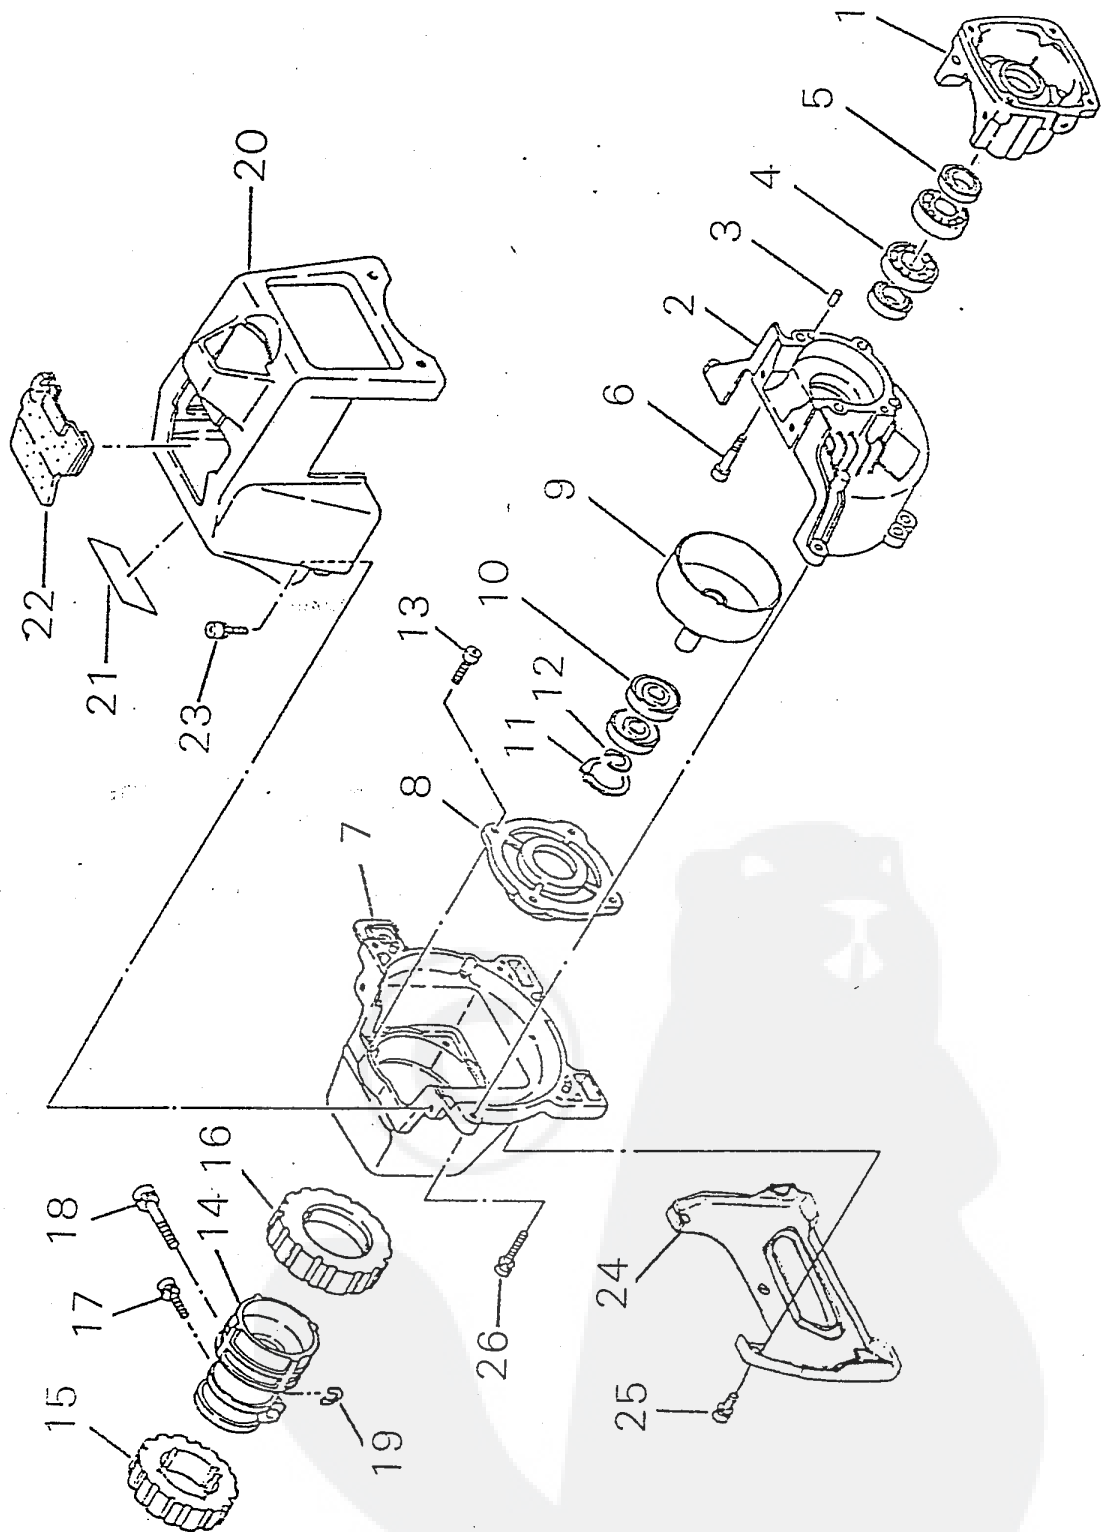

PRICE:(ST)

Ref. No	Part No.	Part Name	Q'ty	Unit Price	Remarks
2-	20024-21000	CRANK CASE ASSY	1		
1	20024-21110	• CRANK CASE S	1		
2	20024-21120	• CRANK CASE M	1		
3	20000-21140	• DAWEL PIN	2		
4	02030-06201	• BEARING	2		
5	20000-21211	• OIL SEAL	2		
6	01020-05250	• BOLT	4		
7	70102-31110	FAN COVER	1		
	20024-31137	CLUTCH CASE SUB ASSY #	1		
8	20024-31130	• CLUTCH CASE	1		
9	20024-31151	• CLUTCH DRUM	1		
10	02036-06001	• BEARING	2		
11	02432-28120	• SNAP RING	1		
12	20000-31140	• SNAP RING	1		
13	11022-05160	• BOLT SPW	4		
	20024-31418	JOINT SUB ASSY #	1		
14	20024-31410	• JOINT	1		
15	20024-31421	• FRONT CUSHION	1		
16	20024-31431	• REAR CUSHION	1		
17	11022-05160	• BOLT SPW	1		
18	11022-06280	• BOLT SPW	1		
19	20024-31460	• SHIM	1		
	70102-31200	CYLINDER COVER SUB ASSY #	1		
20	70102-31210	• CYLINDER COVER	1		
21	70102-31250	• NAME PLATE	1		
22	20024-31231	DUST CAP	1		
23	11022-05160	BOLT SPW	2		
24	20024-33112	STAND	1		
25	11022-05120	BOLT SPW	3		
26	11020-05180	BOLT SW	4