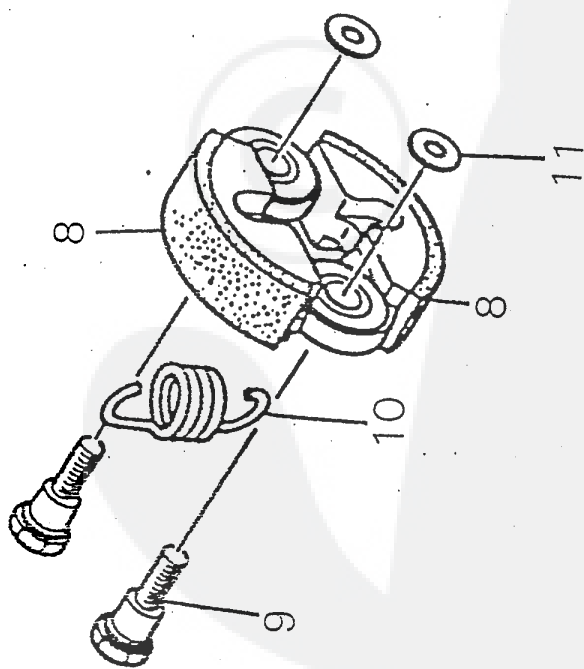

PRICE:(ST)

Ref. No	Part No.	Part Name	Q'ty	Unit Price	Remarks
2-	20024-21000	CRANK CASE ASSY	1		
1	20024-21110	• CRANK CASE S	1		
2	20024-21120	• CRANK CASE M	1		
3	20000-21140	• DAWEL PIN	2		
4	02030-06201	• BEARING	2		
5	20000-21211	• OIL SEAL	2		
6	01020-05250	• BOLT	4		
7	70102-31110	FAN COVER	1		
	20024-31137	CLUTCH CASE SUB ASSY #	1		
8	20024-31130	• CLUTCH CASE	1		
9	20024-31151	• CLUTCH DRUM	1		
10	02036-06001	• BEARING	2		
11	02432-28120	• SNAP RING	1		
12	20000-31140	• SNAP RING	1		
13	11022-05160	• BOLT SPW	4		
	20024-31418	JOINT SUB ASSY #	1		
14	20024-31410	• JOINT	1		
15	20024-31421	• FRONT CUSHION	1		
16	20024-31431	• REAR CUSHION	1		
17	11022-05160	• BOLT SPW	1		
18	11022-06280	• BOLT SPW	1		
19	20024-31460	• SHIM	1		
	70102-31200	CYLINDER COVER SUB ASSY #	1		
20	70102-31210	• CYLINDER COVER	1		
21	70102-31250	• NAME PLATE	1		
22	20024-31231	DUST CAP	1		
23	11022-05160	BOLT SPW	2		
24	20024-33112	STAND	1		
25	11022-05120	BOLT SPW	3		
26	11020-05180	BOLT SW	4		