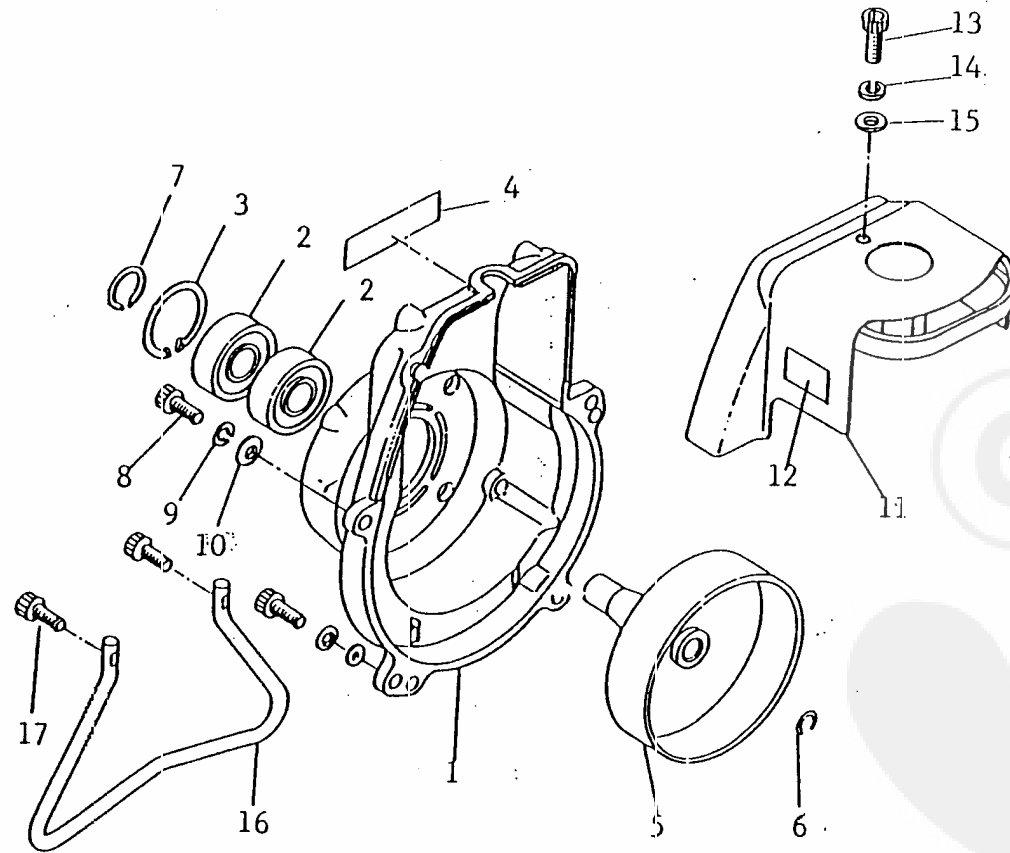

<<BELGIUM-B45.000020>>

2 . C R A N K C A S E

Ref No		Part Name	Part No	q'ty
		CRANKCASE ASSY	70012-21000	1
2- 1	*	CRANKCASE-S	70012-21110	1
2- 2	*	CRANKCASE-M	70012-21120	1
2- 3	*	DOWEL PIN	20000-21140	4
2- 4	*	BEARING	02030-06202	2
2- 5	*	OIL SEAL	20010-21211	2
2- 6	*	BOLT	01020-05300	4

Re: Fan cover

<<BELGIUM-B45.000030>>

3 . F A N C O V E R

Ref No		Part Name	Part No	Q'ty
		FAN COVER ASSY	70081-31000	1
3- 1	*	FAN COVER	70012-31110	1
3- 2	*	BEARING	02006-06002	2
3- 3	*	SNAP RING	02432-32120	1
3- 4	*	NAME PLATE	70081-31150	1
	*	CLUTCH DRUM SET	20021-31200	1
3- 5	**	CLUTCH DRUM	20021-31210	1
3- 6	**	SNAP RING	20021-31220	1
3- 7	*	SNAP RING	20011-31230	1
3- 8	*	BOLT	01020-05200	4
3- 9	*	SPRING WASHER	01600-05131	4
3-10	*	WASHER	01610-05080	4
3-11		CYLINDER COVER	70012-32110	1
3-12		NUMBER PLATE	70081-32120	1
3-13		BOLT	01020-05140	1
3-14		SPRING WASHER	01600-05131	1
3-15		WASHER	20010-15320	1
3-16		STAND	20011-33110	1
3-17		BOLT	01020-05120	2

Re: Piston , Crankshaft

4 . P I S T O N
C R A N K S H A F T

Ref No	Part Name	Part No	Q'ty
4- 1	PISTON	20021-41111	1
4- 2	PISTON RING	20021-41210	2
4- 3	PISTON PIN	20021-41310	1
4- 4	SNAP RING	22150-41230	2
4- 5	NEEDLE-BEARING-SE	20021-41330	1
4- 6	THRUST WASHER	20021-41341	2
4- 7	CRANKSHAFT ASSY	20021-42000	1
	CLUTCH SHOE ASSY	20021-51100	1
4- 8 *	CLUTCH SHOE	20021-51110	3
4- 9 *	CLUTCH SPRING	20021-51120	3
4-10 *	CLUTCH BOLT	20021-51130	3
4-11 *	WASHER	22100-71430	3