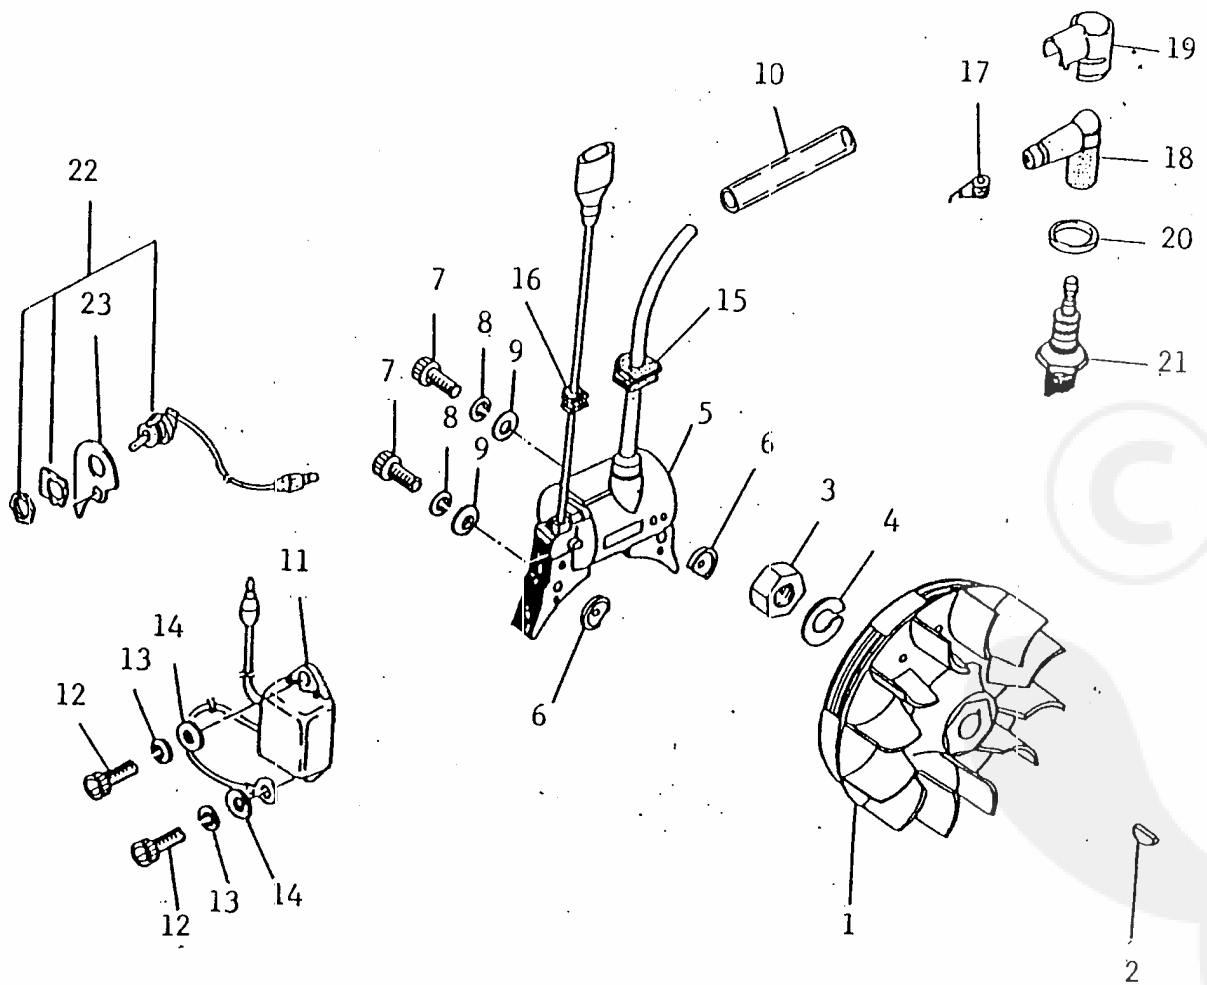

Re: Magneto

- 6 -

<<BELGIUM-B45.000050>>

5 . M A G N E T O

Ref No	Part Name	Part No	Q'ty
5- 1	ROTOR	20021-71200	1
5- 2	WOODRUFF KEY	22100-43210	1
5- 3	NUT	01511-10061	1
5- 4	SPRING WASHER	01600-10251	1
5- 5	COIL	20011-71611	1
5- 6	SPACER, coil	20010-71631	2
5- 7	BOLT	01020-04260	2
5- 8	SPRING WASHER	01600-04101	2
5- 9	WASHER	20010-71650	2
5-10	TUBE	20011-71660	1
5-11	UNIT	72920-71710	1
5-12	BOLT	01020-04120	2
5-13	SPRING WASHER	01600-04101	2
5-14	WASHER	20010 71650	2
5-15	GROMMET	20011-72110	1
5-16	GROMMET	20011-72120	2
5-17	SPRING, spark plug	20000-72230	1
	PLUG CAP COMP.	20000-72200	1
5-18 *	PLUG CAP	20010-72221	1
5-19 *	COVER, plug cap	20000-72241	1
5-20 *	COVER BAND	20000-72250	1
5-21 *	SPARK PLUG	20000-73111	1
5-22	SWITCH	72011-11410	1
5-23	BRACKET	70014-74120	1