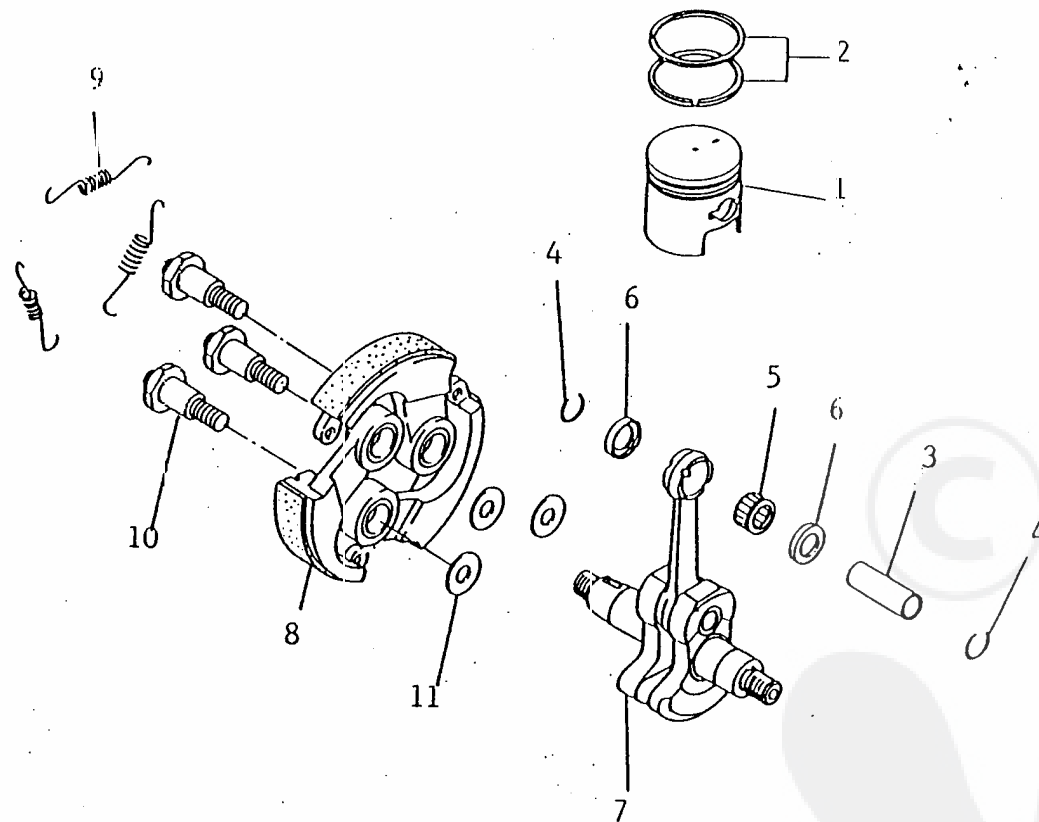

Re: Fan cover

<<BELGIUM-B45.000030>>

3 . F A N C O V E R

Ref No		Part Name	Part No	Q'ty
		FAN COVER ASSY	70081-31000	1
3- 1	*	FAN COVER	70012-31110	1
3- 2	*	BEARING	02006-06002	2
3- 3	*	SNAP RING	02432-32120	1
3- 4	*	NAME PLATE	70081-31150	1
	*	CLUTCH DRUM SET	20021-31200	1
3- 5	**	CLUTCH DRUM	20021-31210	1
3- 6	**	SNAP RING	20021-31220	1
3- 7	*	SNAP RING	20011-31230	1
3- 8	*	BOLT	01020-05200	4
3- 9	*	SPRING WASHER	01600-05131	4
3-10	*	WASHER	01610-05080	4
3-11		CYLINDER COVER	70012-32110	1
3-12		NUMBER PLATE	70081-32120	1
3-13		BOLT	01020-05140	1
3-14		SPRING WASHER	01600-05131	1
3-15		WASHER	20010-15320	1
3-16		STAND	20011-33110	1
3-17		BOLT	01020-05120	2

Re: Piston , Crankshaft

4 . P I S T O N
C R A N K S H A F T

Ref No	Part Name	Part No	Q'ty
4- 1	PISTON	20021-41111	1
4- 2	PISTON RING	20021-41210	2
4- 3	PISTON PIN	20021-41310	1
4- 4	SNAP RING	22150-41230	2
4- 5	NEEDLE-BEARING-SE	20021-41330	1
4- 6	THRUST WASHER	20021-41341	2
4- 7	CRANKSHAFT ASSY	20021-42000	1
	CLUTCH SHOE ASSY	20021-51100	1
4- 8 *	CLUTCH SHOE	20021-51110	3
4- 9 *	CLUTCH SPRING	20021-51120	3
4-10 *	CLUTCH BOLT	20021-51130	3
4-11 *	WASHER	22100-71430	3