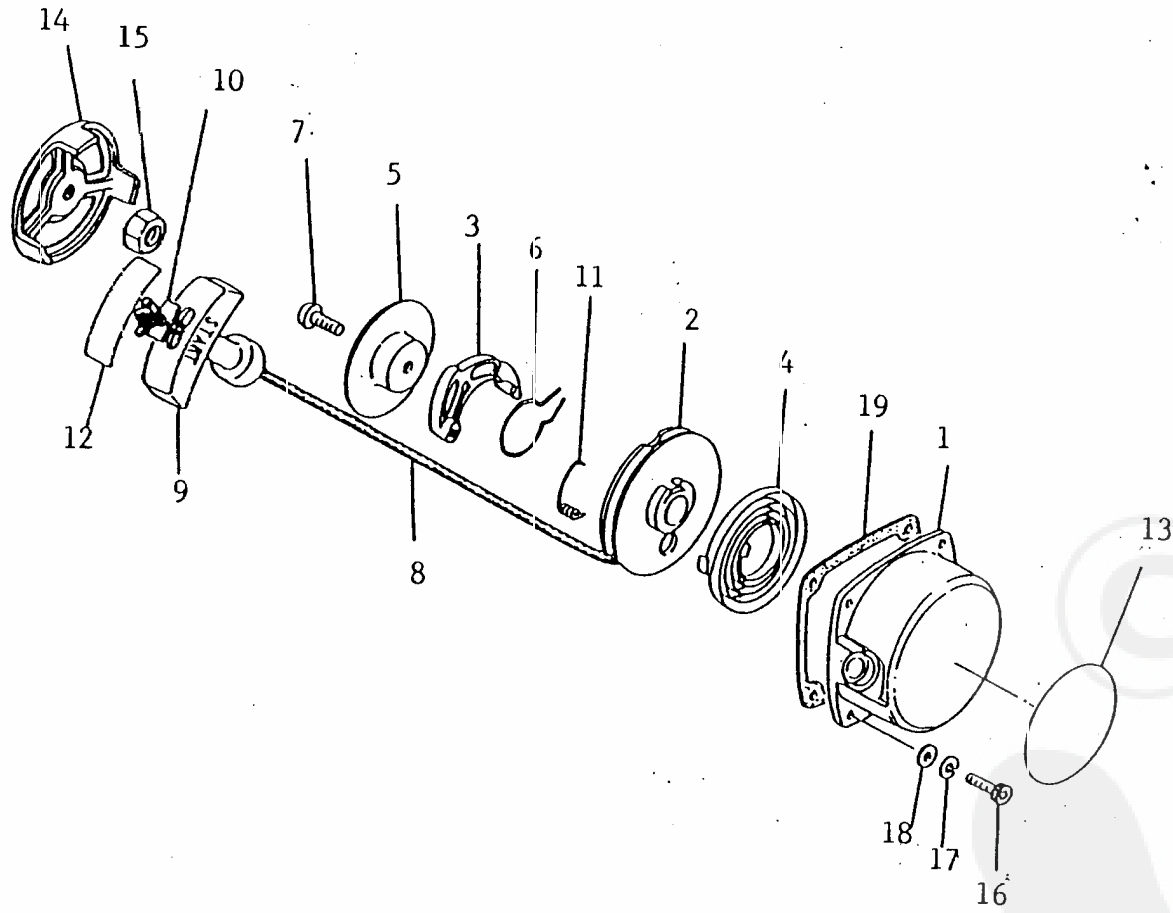

Re: Recoil starter

<<BELGIUM-B45.000060>>

6 . R E C O I L   S T A R T E R

Ref No		Part Name	Part No	Q' ty
		RECOIL STARTER ASSY	70020-75000	1
	*	RECOIL STARTER SUB ASSY	70020-75100	1
6- 1	**	STARTER CASE	70020-75110	1
6- 2	**	REEL	20020-75120	1
6- 3	**	RATCHET	20000-75130	1
6- 4	**	RECOIL SPRING	20020-75140	1
6- 5	**	FRICITION PLATE	20000-75150	1
6- 6	**	FRICITION SPRING	20000-75160	1
6- 7	**	SCREW	20000-75170	1
6- 8	**	ROPE	20020-75180	1
6- 9	**	KNOB, starter	20010-75190	1
6-10	**	STOPPER	20010-75210	1
6-11	**	RETURN SPRING	20000-75220	1
6-12	**	TAPE, knob	20010-75230	1
6-13	**	NAME PLATE	70020-75240	1
6-14	*	STARTER PULLEY	70000-75230	1
6-15		NUT	20000-76210	1
6-16		BOLT	01020-04160	4
6-17		SPRING WASHER	01600-04101	4
6-18		WASHER	01610-04050	4
6-19		GASKET, recoil starter	20020-76110	1