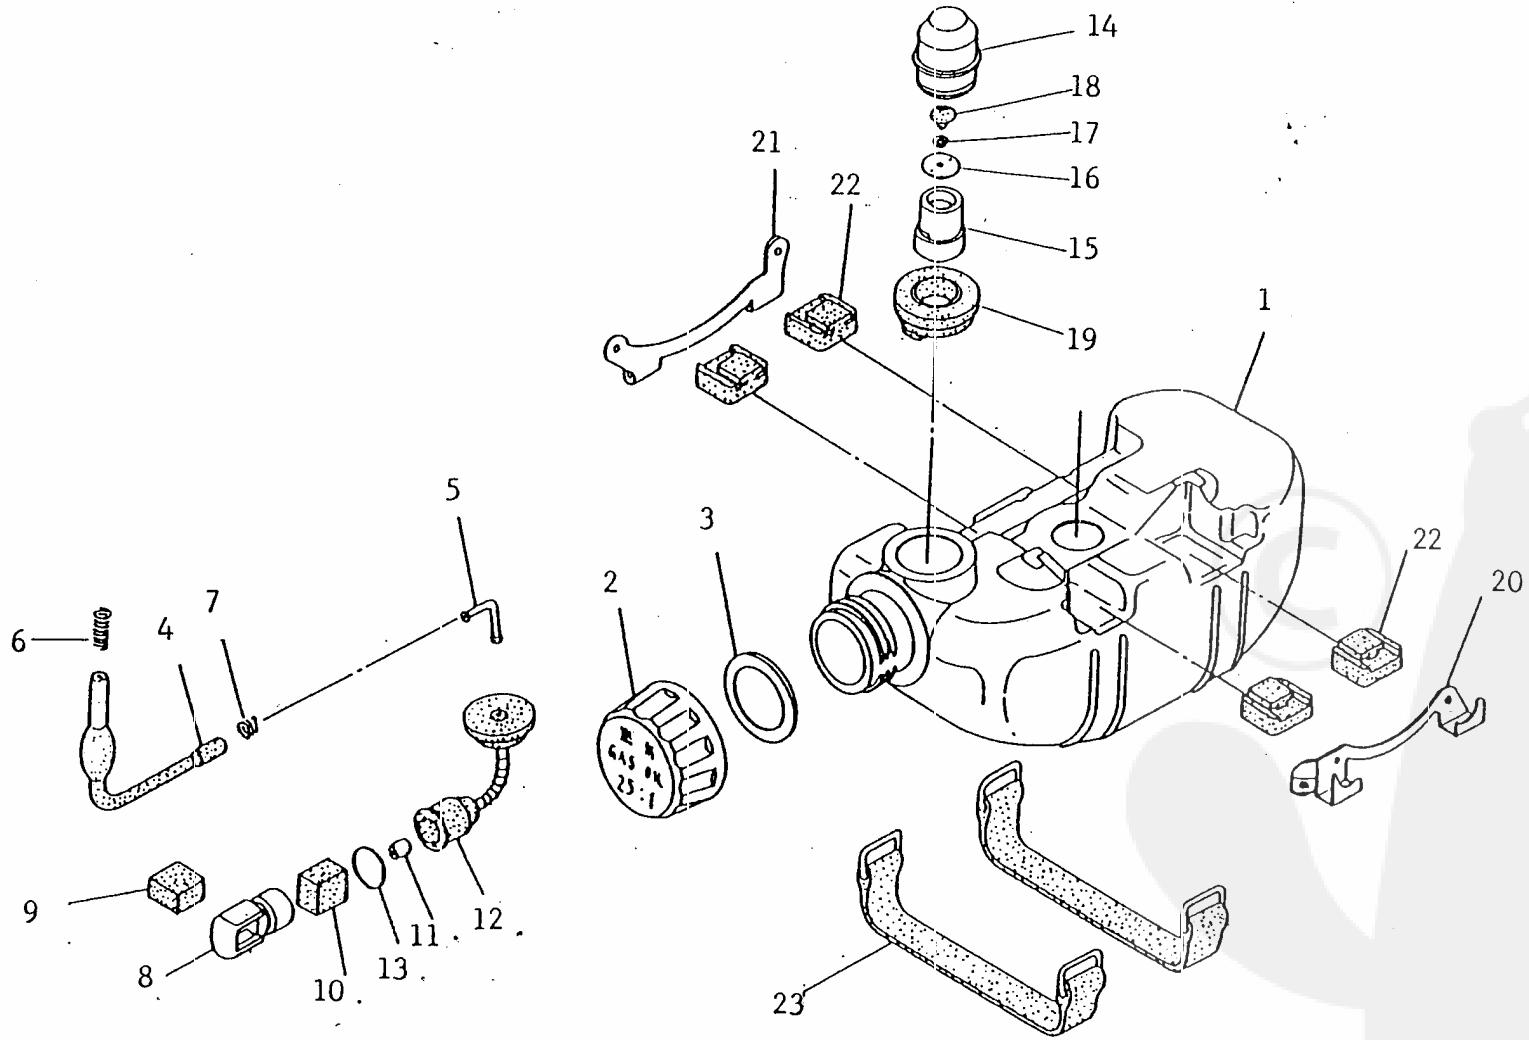

Re: Fuel tank

- 18 -

<<BELGIUM-B45.000080>>

8. FUEL TANK

Ref No		Part Name	Part No	Q'ty
		FUEL TANK ASSY	20021-85000	1
8- 1	*	FUEL TANK	20011-85111	1
	*	FUEL CAP SUB ASSY	20000-85200	1
8- 2	**	FUEL CAP	20000-85210	1
8- 3	**	GASKET, fuel cap	20000-85220	1
	*	FUEL PIPE SUB ASSY	20021-85300	1
8- 4	**	FUEL PIPE	20021-85310	1
8- 5	**	JOINT PIPE	20000-85321	1
8- 6	**	CLAMP-A	20000-85340	1
8- 7	**	CLAMP-B	20000-85350	1
	*	FUEL FILTER SUB ASSY	20011-85400	1
8- 8	**	WEIGHT, fuel	22100-85411	1
8- 9	**	FILTER-A	22100-85420	1
8-10	**	FILTER-B	22100-85431	1
8-11	**	CHECK VALVE	20000-85440	1
8-12	**	SUCTION PIPE	20011-85450	1
8-13	**	CLIP	22102-85440	1
	*	BREATHER SUB ASSY	20000-85500	1
8-14	**	CAP, breather	20000-85511	1
8-15	**	HOLDER, valve	20000-85521	1
8-16	**	RETAINER, fuel	22100-85240	1
8-17	**	WASHER, fuel	22100-85250	1
8-18	**	VALVE, fuel	22100-85260	1
8-19	*	GROMMET	20000-85579	1
		BRACKET ASSY	20021-86000	1