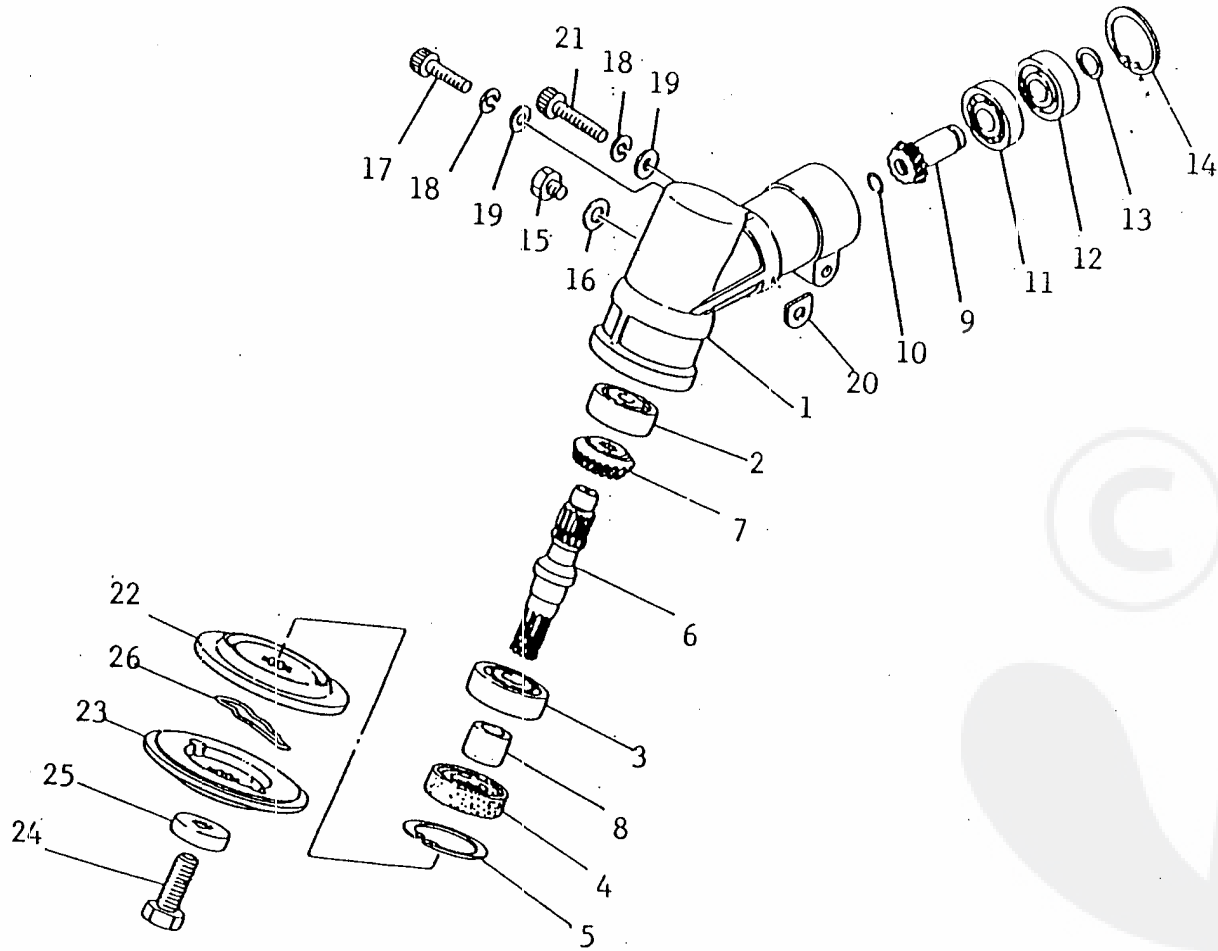

Re: Gear case

<<BELGIUM-B45.000100>>

10. GEAR CASE

Ref No		Part Name	Part No	Q'ty
		GEAR CASE ASSY	72080-13000	1
	*	GEAR CASE SUB ASSY	72080-13010	1
10- 1	**	GEAR CASE	72017-13110	1
10- 2	**	BEARING	02006-06000	1
10- 3	**	BEARING	02000-06202	1
10- 4	**	OIL SEAL	22015-13120	1
10- 5	**	SNAP RING	02432-35150	1
10- 6	**	GEAR SHAFT	22015-13210	1
10- 7	**	BEVEL GEAR	22015-13220	1
10- 8	**	COLLAR	22015-13230	1
	**	BEVEL PINION SET	22021-13390	1
10- 9	***	BEVEL PINION	22021-13310	1
10-10	***	SNAP RING	20021-31220	1
10-11	**	BEARING	02000-06001	1
10-12	**	BEARING	02002-06001	1
10-13	**	SNAP RING	20000-31140	1
10-14	**	SNAP RING	02432-28120	1
10-15	**	BOLT	22015-13410	1
10-16	**	GASKET	22015-13420	1
10-17	**	BOLT	01020-06120	1
10-18	**	SPRING WASHER	01600-06151	2
10-19	**	WASHER	01610-06080	2
10-20	**	SHIM	22011-13450	1
10-21	**	BOLT	01020-06280	1
	*	HOLDER SET	22015-13209	1