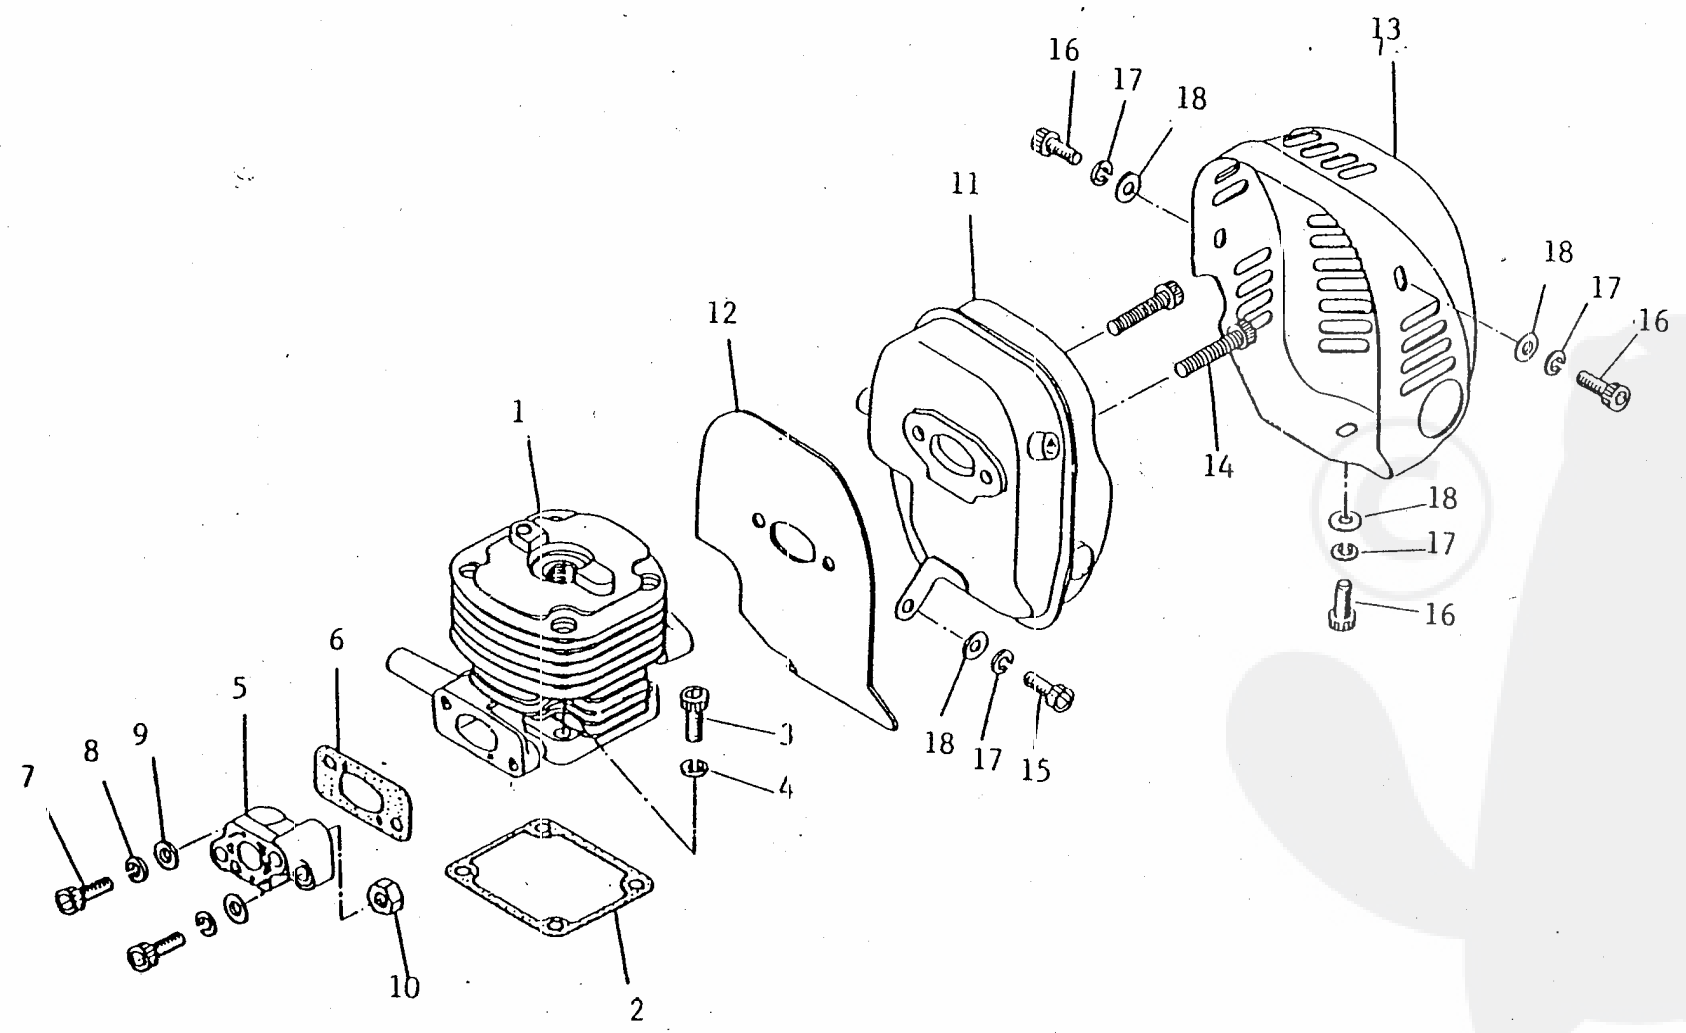

Re: Cylinder , Muffler

- 1 -

<<BELGIUM-B45.000010>>

1. CYLINDER
MUFFLER

Ref No		Part Name	Part No	Q'ty
1- 1		CYLINDER	70198-12110	1
1- 2		GASKET, cylinder	20010-12120	1
1- 3		BOLT	01020-05250	4
1- 4		SPRING WASHER	01600-05131	4
1- 5		INSULATOR	20021-12210	1
1- 6		GASKET, insulator	20021-12220	1
1- 7		BOLT	01020-05250	2
1- 8		SPRING WASHER	01600-05131	2
1- 9		WASHER	01610-05080	2
1-10		NUT	20011-12260	2
		MUFFLER ASSY	70050-15001	1
1-11	*	MUFFLER	20021-15111	1
1-12	*	GASKET, muffler	20021-15210	1
1-13	*	GUARD, muffler	70050-15310	1
1-14	*	BOLT	01020-06250	2
1-15	*	BOLT	01020-05120	1
1-16	*	BOLT	01020-05100	3
1-17	*	SPRING WASHER	01600-05131	4
1-18	*	WASHER	20010-15320	4