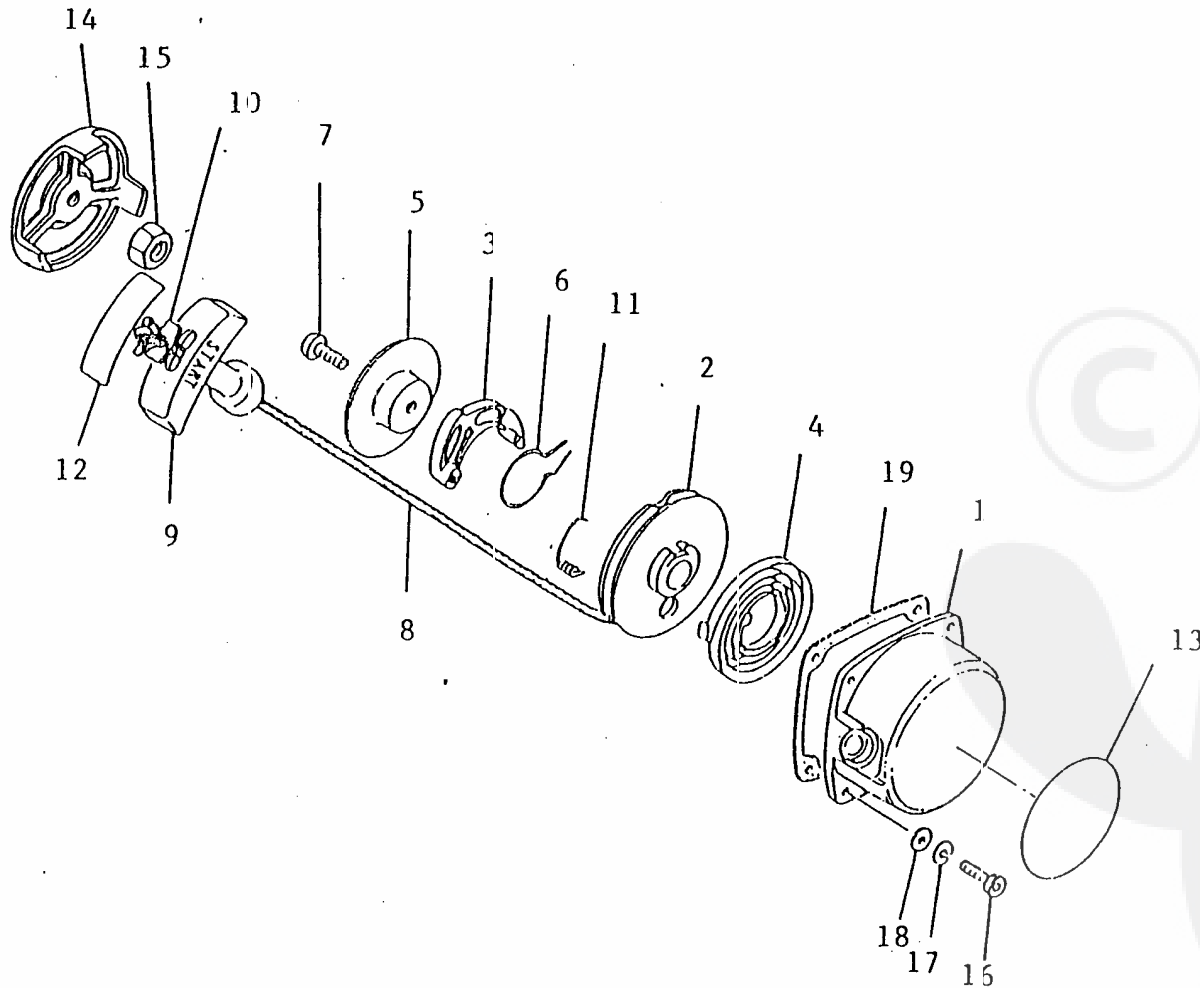

Re: Piston , Crankshaft

- 7 -

<<BELGIUM-B40.000640>>

4 . P I S T O N
C R A N K S H A F T

Ref No	Part Name	Part No	Q'ty
4- 1	PISTON	20020-41111	1
4- 2	PISTON RING	20020-41210	2
4- 3	PISTON PIN	20020-41310	1
4- 4	SNAP RING	22100-41230	2
4- 5	NEEDLE BEARING-SE	22120-41330	1
4- 6	THRUST WASHER	22120-41340	2
4- 7	CRANKSHAFT ASSY	20010-42000	1
	CLUTCH SHOE ASSY	20020-51100	1
4- 8 *	CLUTCH BOSS	20020-51111	1
4- 9 *	CLUTCH SHOE	20020-51121	4
4-10 *	CLUTCH SPRING	20020-51131	4
4-11 *	PLATE	20020-51140	1
4-12 *	CLUTCH BOLT	20020-51150	2
4-13 *	SCREW	20020-51160	2

Re: Recoil starter

<<BELGIUM-B40.000060>>

6 . R E C O I L S T A R T E R

Ref No		Part Name	Part No	Q'ty
		RECOIL STARTER ASSY	70020-75000	1
	*	RECOIL STARTER SUB ASSY	70020-75100	1
6- 1	**	STARTER CASE	70020-75110	1
6- 2	**	REEL	20020-75120	1
6- 3	**	RATCHET	20000-75130	1
6- 4	**	RECOIL SPRING	20020-75140	1
6- 5	**	FRICTION PLATE	20000-75150	1
6- 6	**	FRICTION SPRING	20000-75160	1
6- 7	**	SCREW	20000-75170	1
6- 8	**	ROPE	20020-75180	1
6- 9	**	KNOB, starter	20010-75190	1
6-10	**	STOPPER	20010-75210	1
6-11	**	RETURN SPRING	20000-75220	1
6-12	**	TAPE, knob	20010-75230	1
6-13	**	NAME PLATE	70020-75240	1
6-14	*	STARTER PULLEY	70000-75230	1
6-15		NUT	20000-76210	1
6-16		BOLT	01020-04160	4
6-17		SPRING WASHER	01600-04101	4
6-18		WASHER	01610-04050	4
6-19		GASKET, recoil starter	20020-76110	1

<<BELGIUM-B40.000072>>

Ref No		Part Name	Part No	Q'ty
7-48	**	SCREW	20000-81735	3
7-49	**	PLATE	20020-81790	1
		THROTTLE CABLE ASSY	20020-83000	1
7-50	*	THROTTLE CABLE	20013-83110	1
7-51	*	PIPE	20020-83120	1
7-52	*	EARTH CORD	20010-83130	1
7-53	*	CABLE CAP	20010-83160	1
7-54		PIPE	20020-83310	1
7-55		CLIP	20020-85540	1
7-56		GASKET, carburetor	20020-83410	1
7-57		BOLT	01020-05450	2
7-58		SPRING WASHER	01600-05131	2