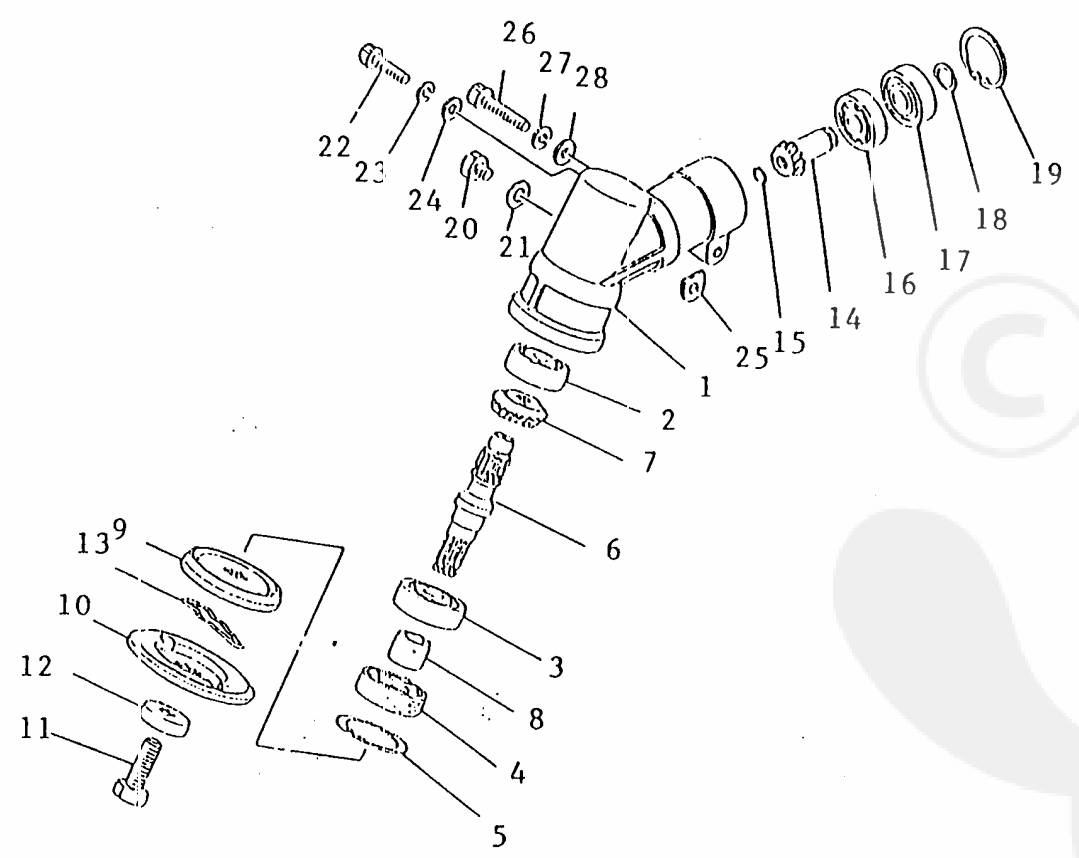

Re: Gear case

<<BELGIUM-B40.00.100>>

10. GEAR CASE

Ref No		Part Name	Part No	Q'ty
		GEAR CASE ASSY	72017-13000	1
10- 1	*	GEAR CASE	72017-13110	1
10- 2	*	BEARING	02000-06000	1
10- 3	*	BEARING	02000-06202	1
10- 4	*	OIL SEAL	22015-13120	1
10- 5	*	SNAP RING	02432-35150	1
10- 6	*	GEAR SHAFT	22015-13210	1
10- 7	*	BEVEL GEAR	22015-13220	1
10- 8	*	COLLAR	22015-13230	1
10- 9	*	HOLDER-A	22015-13240	1
10-10	*	HOLDER-B	22015-13250	1
10-11	*	BOLT	22015-13260	1
10-12	*	BOLT GUARD	22015-13270	1
10-13	*	SLIDE PIN	22015-13290	1
	*	BEVEL PINION SET	22015-13300	1
10-14	**	BEVEL PINION	22015-13310	1
10-15	**	SNAP RING	20011-31220	1
10-16	*	BEARING	02000-06001	1
10-17	*	BEARING	02002-06001	1
10-18	*	SNAP RING	20000-31140	1
10-19	*	SNAP RING	02432-28120	1
10-20	*	BOLT	22015-13410	1
10-21	*	GASKET	22015-13420	1
10-22	*	BOLT	01020-06120	1
10-23	*	SPRING WASHER	01600-06151	1