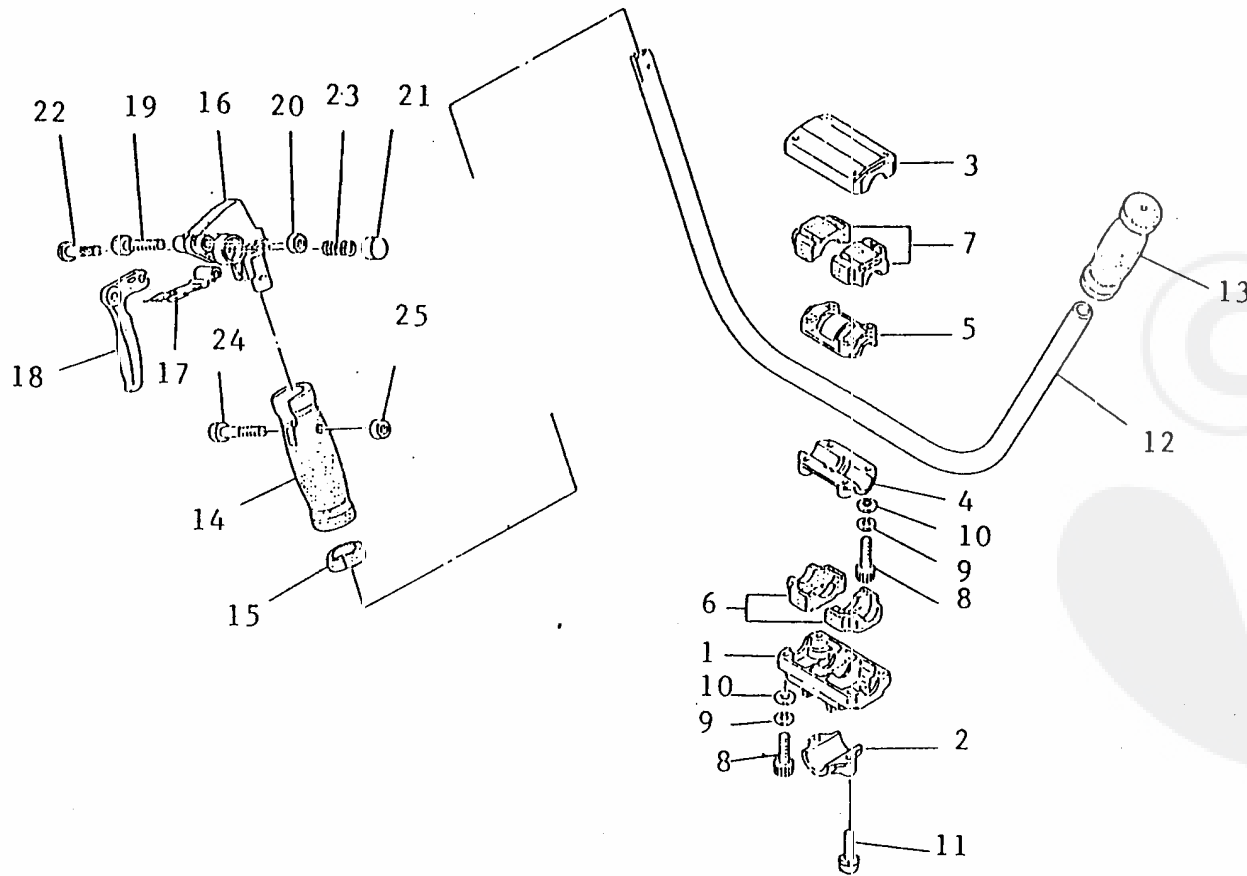

Re: Handle

- 26 -

<<BELGIUM-B40.000110>>

1 1 . H A N D L E

Ref No		Part Name	Part No	Q'ty
		HANDLE ASSY	72020-14000	1
	*	BRACKET COMP.	72017-14100	1
11- 1	**	BRACKET, handle	72017-14110	1
11- 2	**	LOWER CAP	72017-14120	1
11- 3	**	UPPER CAP	72017-14130	1
11- 4	**	LOWER CLAMP	22015-14140	1
11- 5	**	UPPER CLAMP	22015-14150	1
11- 6	**	LOWER CUSHION	22015-14160	2
11- 7	**	UPPER CUSHION	22015-14170	2
11- 8	**	BOLT	01020-05250	8
11- 9	**	SPRING WASHER	01600-05131	8
11-10	**	WASHER	01610-05080	8
11-11	**	SCREW	11210-06250	2
	*	HANDLE COMP.	22020-14200	1
11-12	**	HANDLE	22020-14210	1
11-13	**	RIGHT GRIP	22015-14220	1
11-14	**	LEFT GRIP	22015-14230	1
11-15	**	CABLE HOLDER	22015-14290	1
	*	LEVER COMP.	22015-14301	1
11-16	**	THROTTLE BODY	22015-14311	1
11-17	**	LEVER STOPPER	22015-14321	1
11-18	**	LEVER	22015-14331	1
11-19	**	BOLT	22015-14340	1
11-20	**	LOCK NUT	22015-14350	1
11-21	**	LOCK KNOB	22015-14360	1