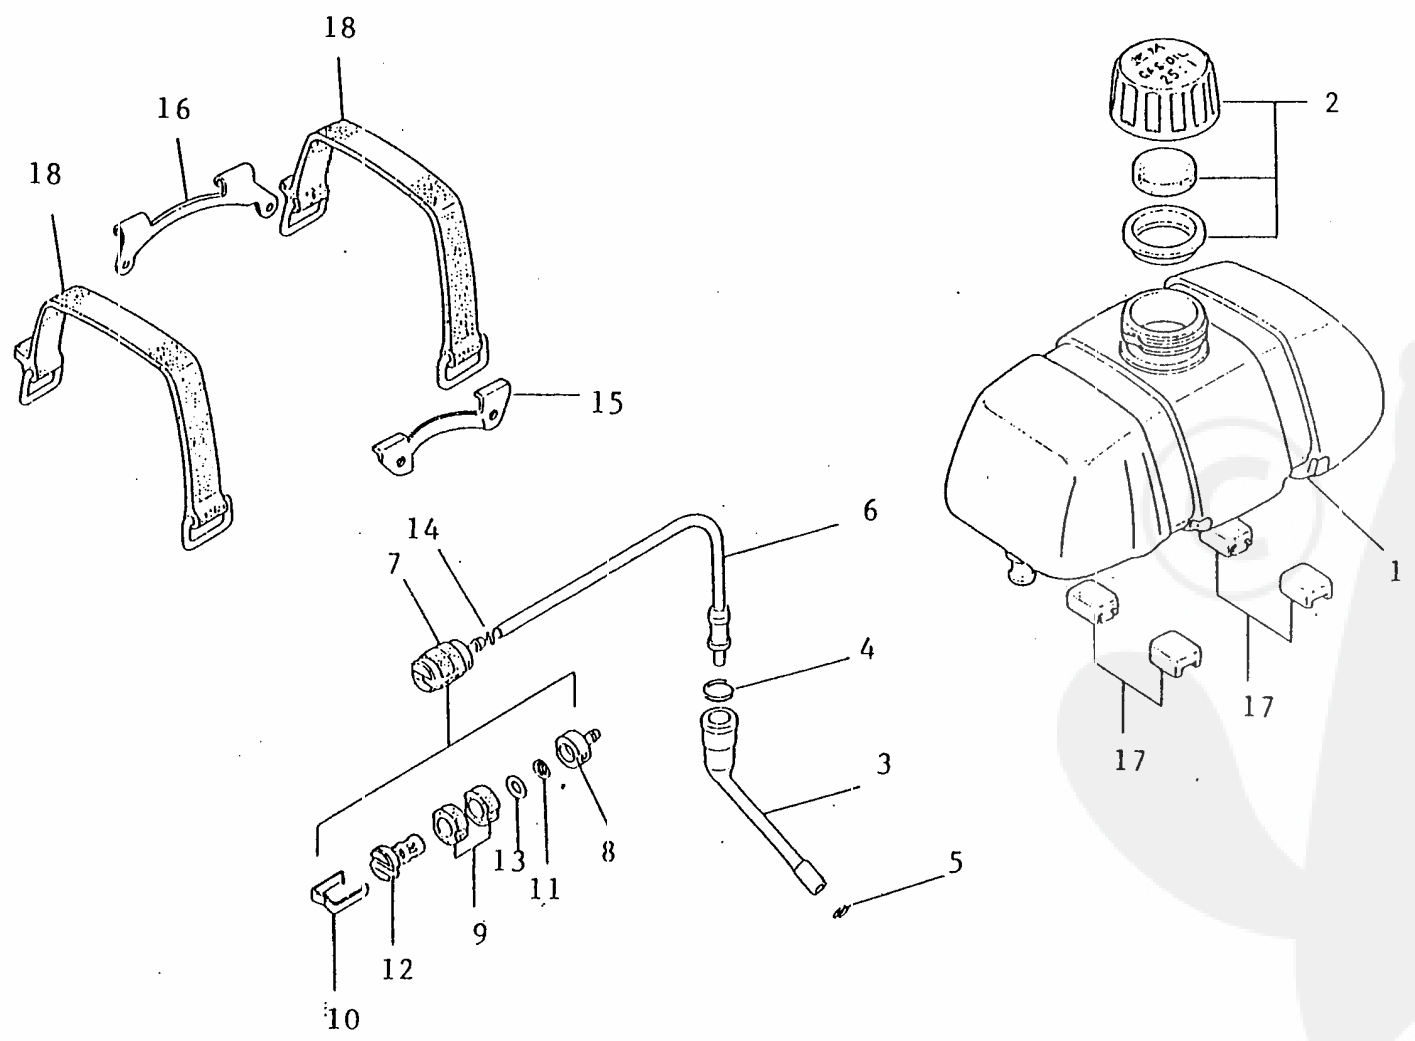

Re: Fuel tank

- 81 -

<<BELGIUM-B40.000080>>

8 . F U E L   T A N K

Ref No		Part Name	Part No	Q'ty
		FUEL TANK ASSY	20020-85000	1
8- 1	*	FUEL TANK	20020-85110	1
8- 2	*	FUEL CAP ASSY	20010-85200	1
	*	FUEL PIPE COMP.	20020-85400	1
8- 3	**	FUEL PIPE	20020-85410	1
8- 4	**	CLIP	20020-85440	1
8- 5	**	CLIP	20050-85560	1
8- 6	*	SUCITON PIPE	20020-85510	1
8- 7	*	FUEL FILTER SUB ASSY	22128-85401	1
8- 8	**	WEIGHT, fuel	22128-85410	1
8- 9	**	FILTER	22128-85421	2
8-10	**	CLIP, filter	22128-85440	1
8-11	**	SCREEN	22128-85461	1
8-12	**	SLEEVE	22128-85470	1
8-13	**	RING	22128-85480	1
8-14	**	CLIP	20020-85540	1
8-15		BRACKET-S	20020-86110	1
8-16		BRACKET-M	20011-86120	1
8-17		CUSHION	20010-86130	4
8-18		BAND	20020-86140	2