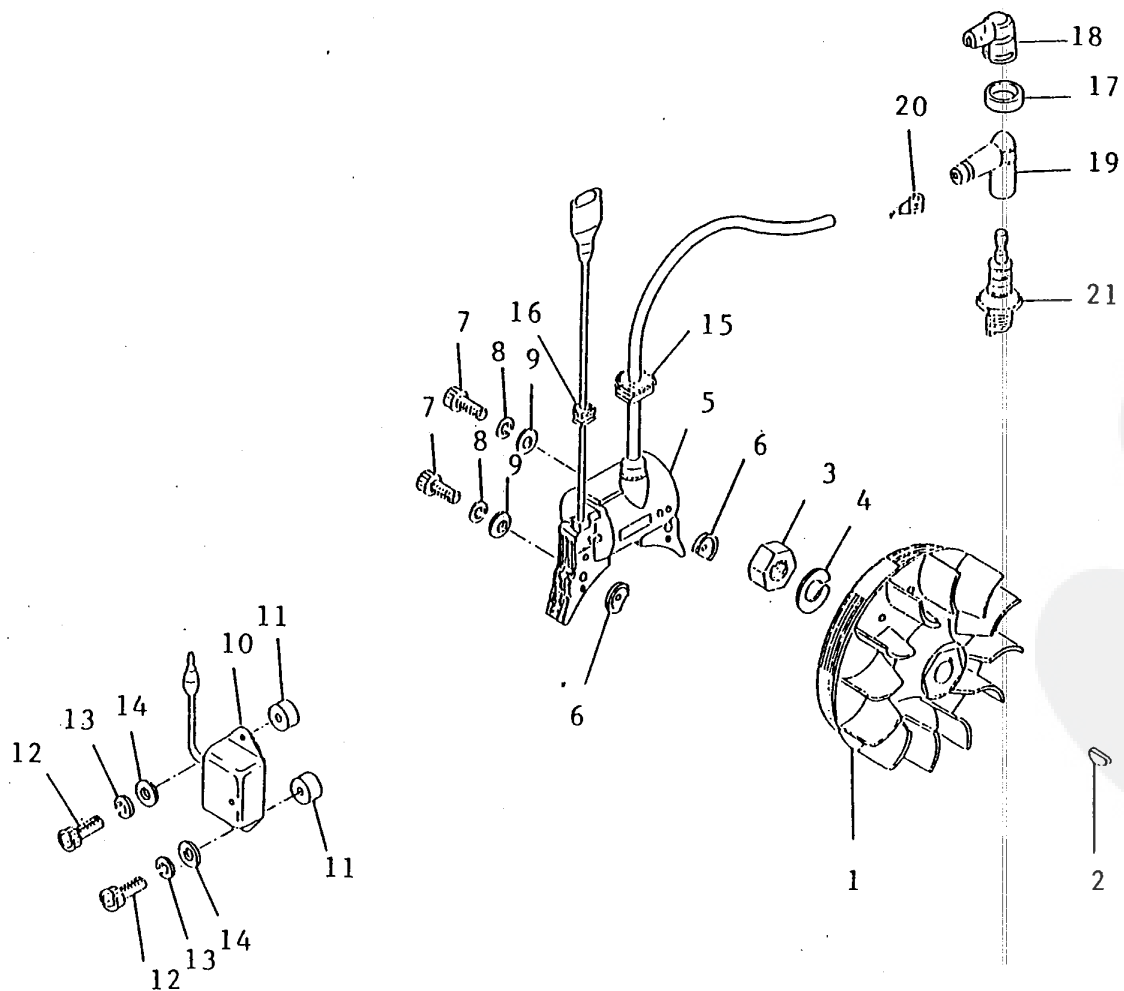

Re: Magneto

- 6 -

5. MAGNETO

Ref No	Part Name	Part No	Q'ty
5- 1	ROTOR	20010-71200	1
5- 2	WOODRUFF KEY	22100-43210	1
5- 3	NUT	01511-10061	1
5- 4	SPRING WASHER	01600-10251	1
5- 5	COIL	20020-71610	1
5- 6	SPACER, coil	20010-71631	2
5- 7	BOLT	01020-04260	2
5- 8	SPRING WASHER	01600-04101	2
5- 9	WASHER	20010-71650	2
5-10	UNIT	70000-71710	1
5-11	INSULATOR	20010-71830	2
5-12	BOLT	01020-04160	2
5-13	SPRING WASHER	01600-04101	2
5-14	WASHER	20010-71650	2
5-15	GROMMET	20011-72110	1
5-16	GROMMET	20011-72120	1
	PLUG CAP COMP.	20000-72200	1
5-17 *	PLUG CAP	20010-72221	1
5-18 *	PLUG CAP COVER	20000-72241	1
5-19 *	COVER BAND	20000-72250	1
5-20	SPRING, spark plug	20000-72230	1
5-21	SPARK PLUG	20000-73111	1