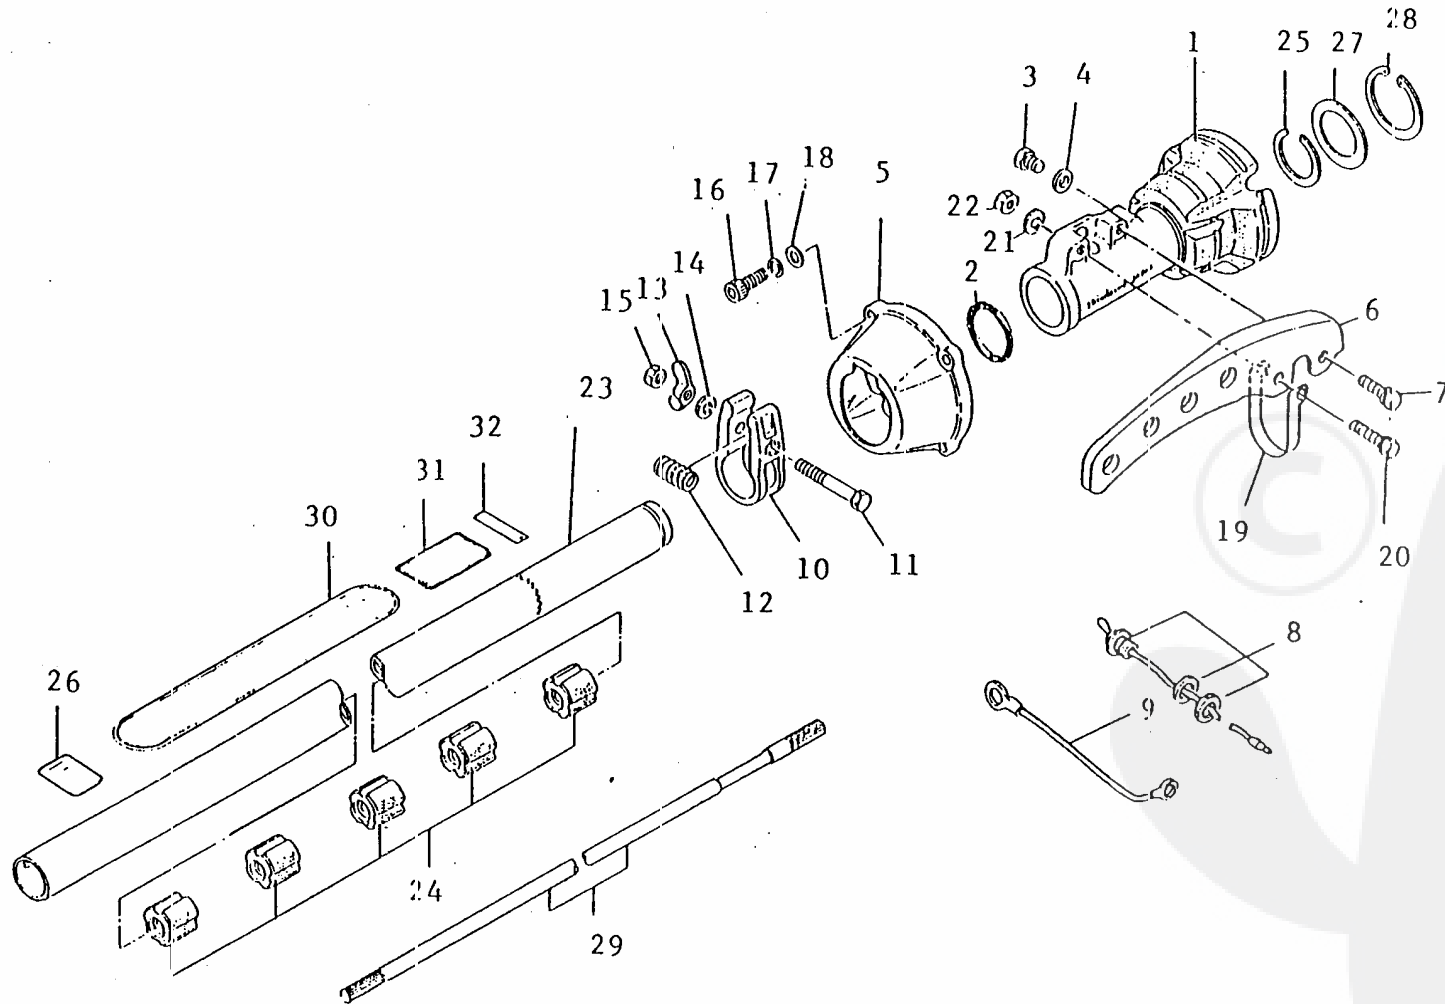

<<BELGIUM-B40.000072>>

Ref No		Part Name	Part No	Q'ty
7-48	**	SCREW	20000-81735	3
7-49	**	PLATE	20020-81790	1
		THROTTLE CABLE ASSY	20020-83000	1
7-50	*	THROTTLE CABLE	20013-83110	1
7-51	*	PIPE	20020-83120	1
7-52	*	EARTH CORD	20010-83130	1
7-53	*	CABLE CAP	20010-83160	1
7-54		PIPE	20020-83310	1
7-55		CLIP	20020-85540	1
7-56		GASKET, carburetor	20020-83410	1
7-57		BOLT	01020-05450	2
7-58		SPRING WASHER	01600-05131	2

Re: Outer pipe

<<BELGIUM-B40.000090>>

9. OUTER PIPE

Ref No	Part Name	Part No	Q'ty
	JOINT COMP.	72020-11100	1
9- 1 *	SWIVEL JOINT	22020-11110	1
9- 2 *	O-RING	22015-11120	1
9- 3 *	BOLT	01010-06080	1
9- 4 *	GASKET	22000-13410	1
9- 5 *	CAP, joint	72020-11120	1
9- 6 *	HANGER	22019-11311	1
9- 7 *	BOLT	01011-06160	1
9- 8	SWITCH	72020-11410	1
9- 9	EARTH CORD-B	72020-11420	1
	SWIVEL LOCK ASSY	22015-11501	1
9-10 *	SWIVEL LOCK	22015-11510	1
9-11 *	BOLT	22011-97821	1
9-12 *	SPRING	22011-97830	1
9-13 *	WING NUT	01520-10630	1
9-14 *	WASHER	22100-71430	1
9-15 *	LOCK NUT	22011-97840	1
9-16	BOLT	01020-05200	4
9-17	SPRING WASHER	01600-05131	4
9-18	WASHER	01610-05080	4
9-19	CLAMP	22011-11320	1
9-20	BOLT	01011-06300	1
9-21	SPRING WASHER	01600-06151	1
9-22	NUT	01500-06051	1
	OUTER PIPE COMP.	72015-12100	1

<<BELGIUM-B40.000091>>

Ref No		Part Name	Part No	Q'ty
9-23	*	OUTER PIPE	22015-12110	1
9-24	*	BUSHING	22015-12120	5
9-25		SNAP RING	22015-12130	1
9-26		LABEL, caution	19402-00024	1
9-27		STOPPER	22020-12210	1
9-28		SNAP RING	02432-40170	1
9-29		MAIN SHAFT	22017-12410	1
9-30		NAME PLATE	72005-12510	1
9-31		CAUTION PLATE	72020-12520	1
9-32		HANDLE LABEL	72017-12150	1