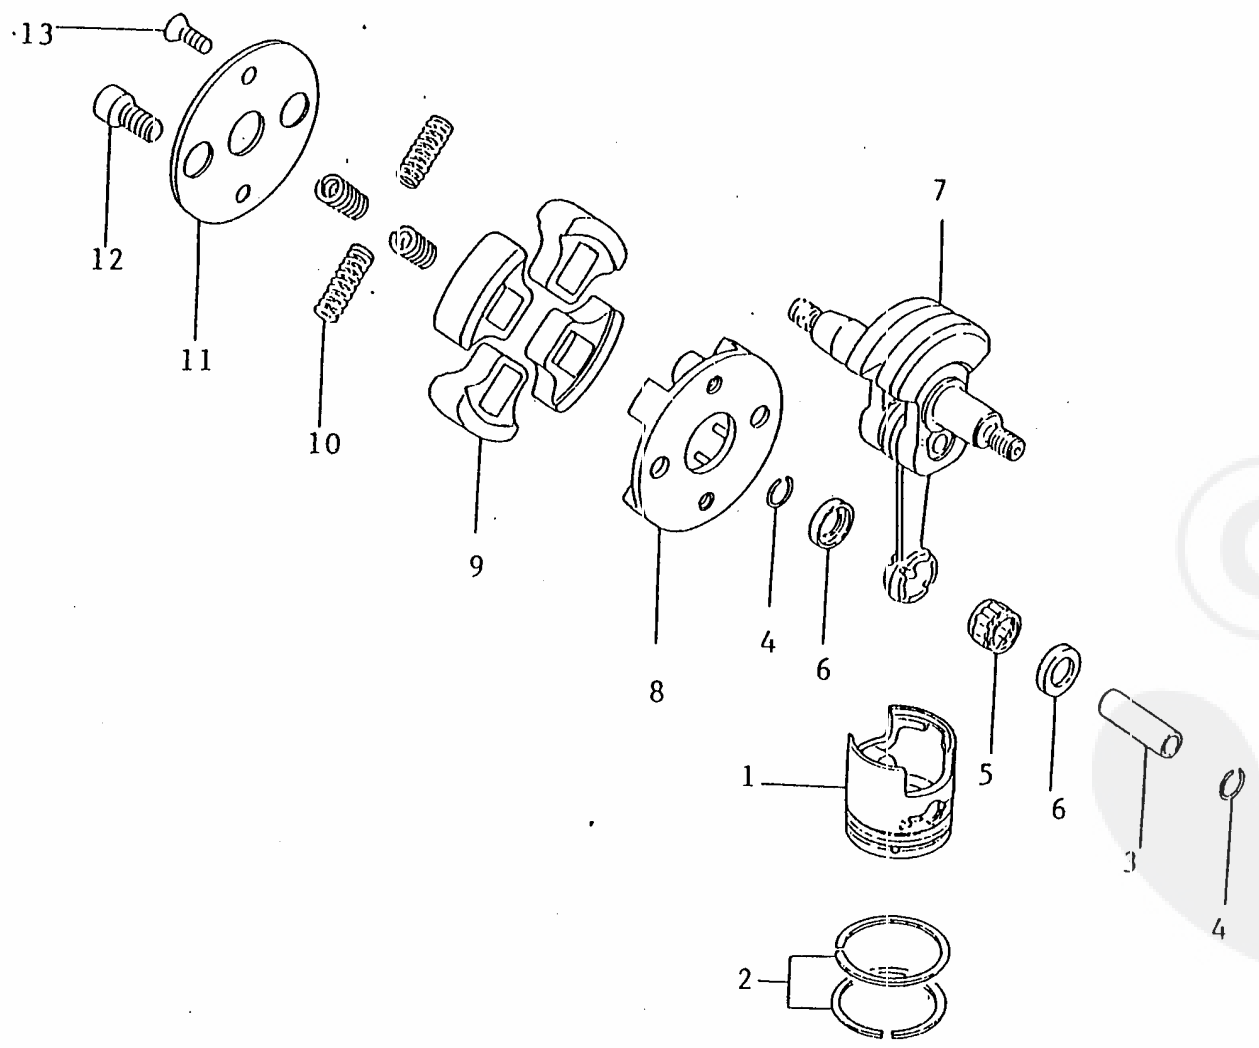

Re: Fan cover

3 . F A N C O V E R

Ref No		Part Name	Part No	Qty
		FAN COVER ASSY	70020-31000	1
3- 1	*	FAN COVER	70020-31110	1
3- 2	*	BEARING	02006-06002	2
3- 3	*	SNAP RING	02432-32120	1
3- 4	*	NAME PLATE	70020-31150	1
	*	CLUTCH DRUM SET	20020-31400	1
3- 5	**	CLUTCH DRUM	20020-31410	1
3- 6	**	SNAP RING	20011-31220	1
3- 7	*	SNAP RING	20011-31230	1
3- 8	*	BOLT	01020-05200	4
3- 9	*	SPRING WASHER	01600-05131	4
3-10	*	WASHER	01610-05080	4
3-11		CYLINDER COVER	20020-31210	1
3-12		NUMBER PLATE	70020-21310	1
3-13		BOLT	01020-05140	2
3-14		SPRING WASHER	01600-05131	2
3-15		STAND	20020-31310	1
3-16		BOLT	01020-05100	2
3-17		GROMMET	20011-72120	1

Re: Piston , Crankshaft

- 7 -

<<BELGIUM-B40.000640>>

4 . P I S T O N
C R A N K S H A F T

Ref No	Part Name	Part No	Q'ty
4- 1	PISTON	20020-41111	1
4- 2	PISTON RING	20020-41210	2
4- 3	PISTON PIN	20020-41310	1
4- 4	SNAP RING	22100-41230	2
4- 5	NEEDLE BEARING-SE	22120-41330	1
4- 6	THRUST WASHER	22120-41340	2
4- 7	CRANKSHAFT ASSY	20010-42000	1
	CLUTCH SHOE ASSY	20020-51100	1
4- 8 *	CLUTCH BOSS	20020-51111	1
4- 9 *	CLUTCH SHOE	20020-51121	4
4-10 *	CLUTCH SPRING	20020-51131	4
4-11 *	PLATE	20020-51140	1
4-12 *	CLUTCH BOLT	20020-51150	2
4-13 *	SCREW	20020-51160	2