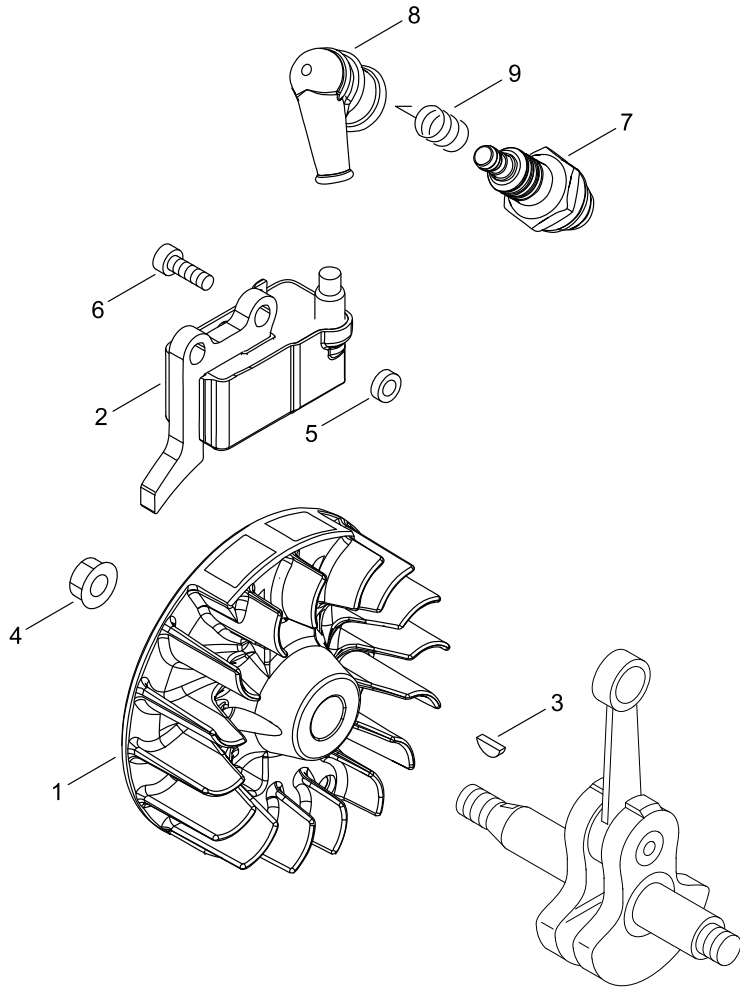

MAGNETO

MAGNETO

KEY NO	LV(+)	Part No	Description	Qty	Standard	Comment
1		A409-001320	ROTOR, MAGNETO	1		
2		A411-001750	COIL, IGNITION	1	ID#A10083	
3		100142-12330	KEY, WOODRUFF	1		
4		900515-00008	NUT, FLANGE 8	1	8	
5		V323-000070	WASHER,CIRCULAR 5	2	5.2*10*3	
6		V805-000210	BOLT, TORX 5	2	TB-5*20 12.9	
7		A425-000000	SPARKPLUG	1	BPMR8Y	
8		A427-000013	CAP,SPARK PLUG	1		
9		A426-000010	TERMINAL,SPARKPLUG	1