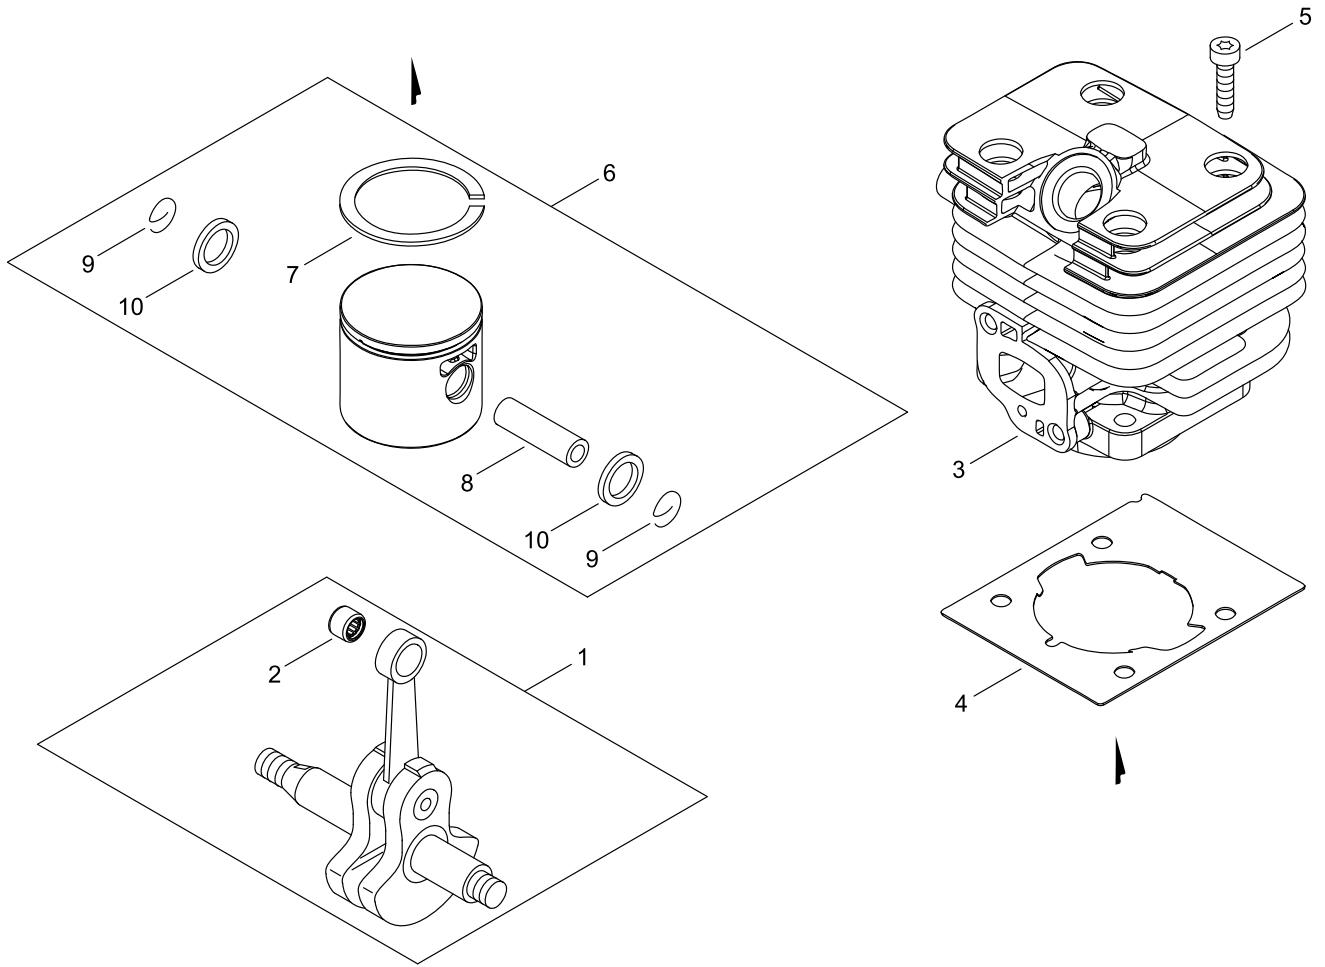

EB252

Published:01/17/2018

TABLE OF CONTENTS

CYLINDER, PISTON, CRANKSHAFT.....	1
CRANKCASE	3
MAGNETO.....	5
AIR CLEANER, CARBURETOR.....	7
CARBURETOR.....	9
FUEL TANK.....	11
MUFFLER	13
RECOIL STARTER, PULLY	15
FAN CASE	17
THROTTLE	19
PIPE.....	21
ACCESSORIES	23

CYLINDER, PISTON, CRANKSHAFT

CYLINDER, PISTON, CRANKSHAFT

KEY NO	LV(+)	Part No	Description	Qty	Standard	Comment
1		A011-001510	CRANKSHAFT,ASY	1		
2	+	V554-000030	BEARING,NEEDLE 9	1	HK0910MPX1V2	
3		A130-002340	CYLINDER	1		
4		V100-000860	GASKET,CYL	1	T0.5	
5		V805-000210	BOLT, TORX 5	4	TB-5*20 12.9	
6		P100-003800	PISTON KIT	1		
7	+	A101-000720	RING, PISTON	1	34*1.5*1.5	
8	+	100013-35430	PIN, PISTON	1	6*9*27.8	
9	+	100015-03931	CIRCLIP, PISTON PIN	2		
10	+	V306-000520	WASHER,CIRCULAR 8	2	9.2*14*T0.8	

CARBURETOR

CARBURETOR

KEY NO	LV(+)	Part No	Description	Qty	Standard	Comment
1		A021-004700	CARBURETOR, DIAPHRAGM	1	ZAMA RE110147A	
2	+	P005-000010	STRAINER	1		
3	+	P005-004030	VALVE, INLET NEEDLE	1		
4	+	125338-13930	PIN, METERING ARM	1		
5	+	P005-000940	SPRING, METER. LEVER	1		
6	+	125323-08260	ARM, VALVE	1		
7	+	125339-42030	SCREW	1		
8	+	P005-000100	SCREW, THROTTLEADJUST	1		
9	+	125344-13931	SCREW	2		
10	+	P005-003760	DIAPHRAGM ,METERING	1		
11	+	P005-000200	GASKET, METERING	1		
12	+	125342-52130	COVER, DIAPHRAGM	1		
13	+	125344-52130	SCREW	2		
14	+	P005-000510	DIAPHRAGM, PUMP	1		
15	+	P005-000520	GASKET, PUMP	1		
16	+	P005-004020	BASE, ASY PRIMER	1		
17	+	P005-003110	PUMP, PRIMER	1		
18	+	P005-001250	RETAINER,PLUG BALL	1		
19	+	P005-001900	SCREW	4		
20	+	P005-000270	SCREW	1		
21	+	P005-001000	ROLLER, GUIDE	1		
22	+	P005-000250	RETAINER	1		
23	+	P005-004050	SCREW,MAIN MIXTURE	1		