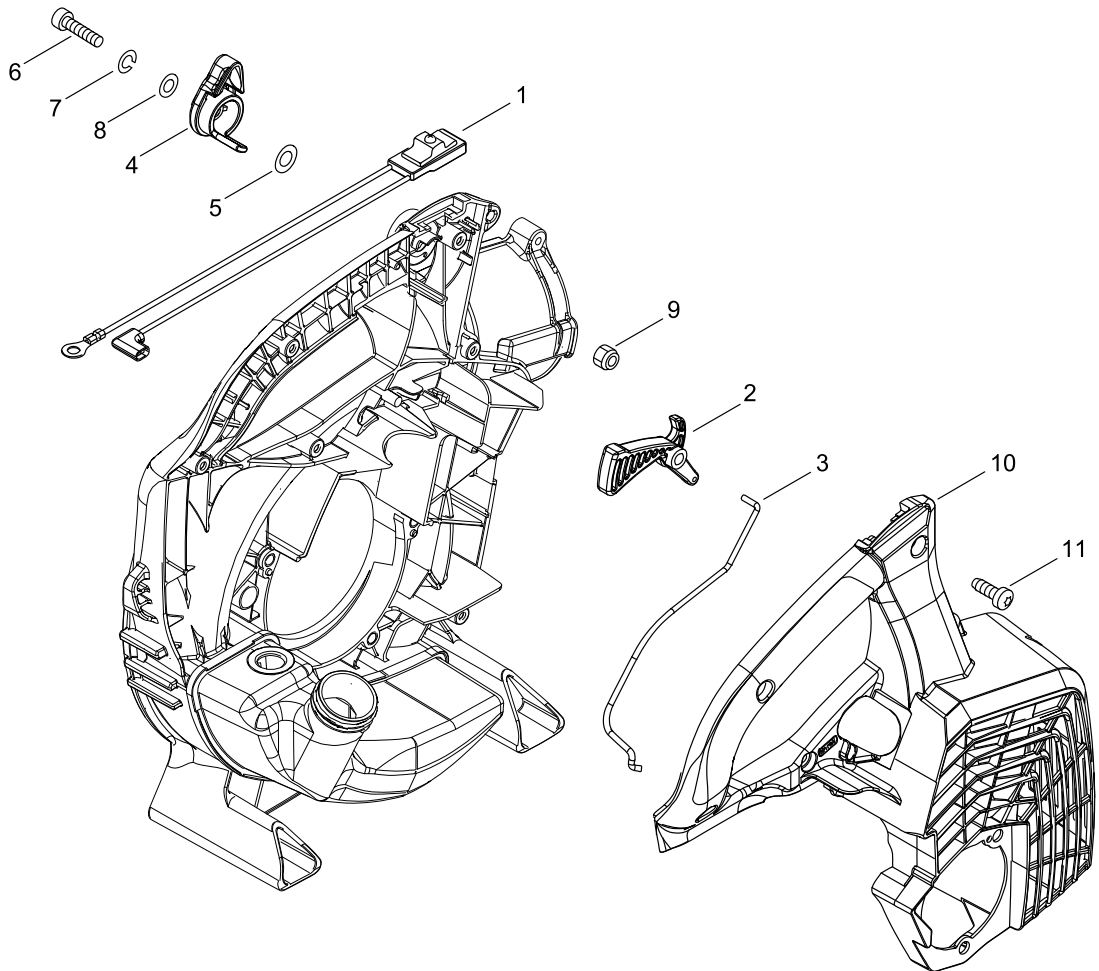

THROTTLE

THROTTLE

KEY NO	LV(+)	Part No	Description	Qty	Standard	Comment
1		P100-003830	SWITCH,ON OFF	1		
2		C450-000721	CONTROL, THROTTLE	1		
3		C454-000580	ROD, THROTTLE	1		
4		C453-000300	LEVER,THROTTLE	1		
5		900603-00005	WASHER 5	1	5.5*12*0.8	
6		V805-000220	BOLT, TORX 5	1	TB-5*25 12.9	
7		900605-00005	WASHER, SPRING 5	1	5	
8		900602-00005	WASHER 5	1	5.3*10*1	
9		900562-50005	LOCKNUT 5	1	5	
10		A190-001631	COVER,ENGINE	1		
11		V805-000010	BOLT, TORX 5	6	TT-5*20 DG 10.9