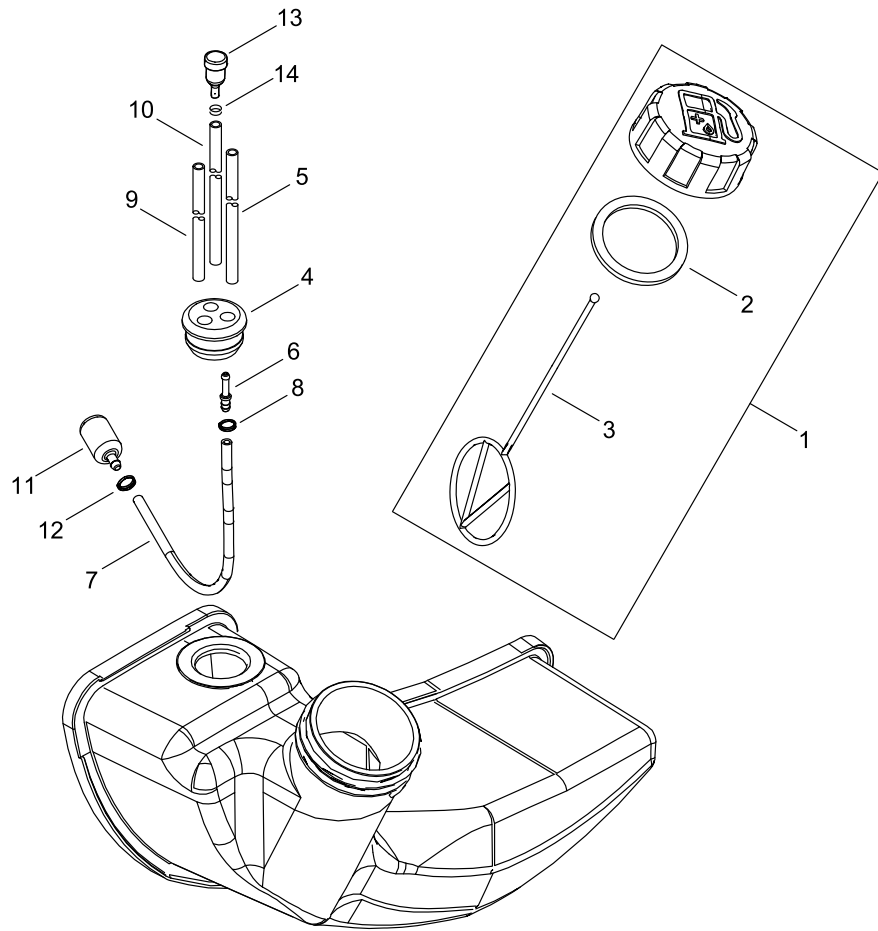

FUEL TANK

FUEL TANK

KEY NO	LV(+)	Part No	Description	Qty	Standard	Comment
1		P021-013970	CAP,FUER ASSY	1		
2	+	131016-55830	GASKET, FUEL CAP	1		
3	+	131051-56030	CLIP, FUEL CAP	1	100L	
4		132115-46730	GROMMET, FUEL	1		
5		V471-005240	PIPE	1	3*5*80	
6		V186-000520	JOINT,PIPE	1		
7		V471-003730	PIPE	1		
8		V490-001240	CLIP	1		
9		132010-49730	PIPE 3*6*85	1	3*6*85 YL	
10		V471-005250	PIPE	1	3*5*60	
11		A369-000470	STRAINER, FUEL	1		
12		V490-001240	CLIP	1		
13		A356-000031	VALVE,CHECK	1		
14		V490-001240	CLIP	1