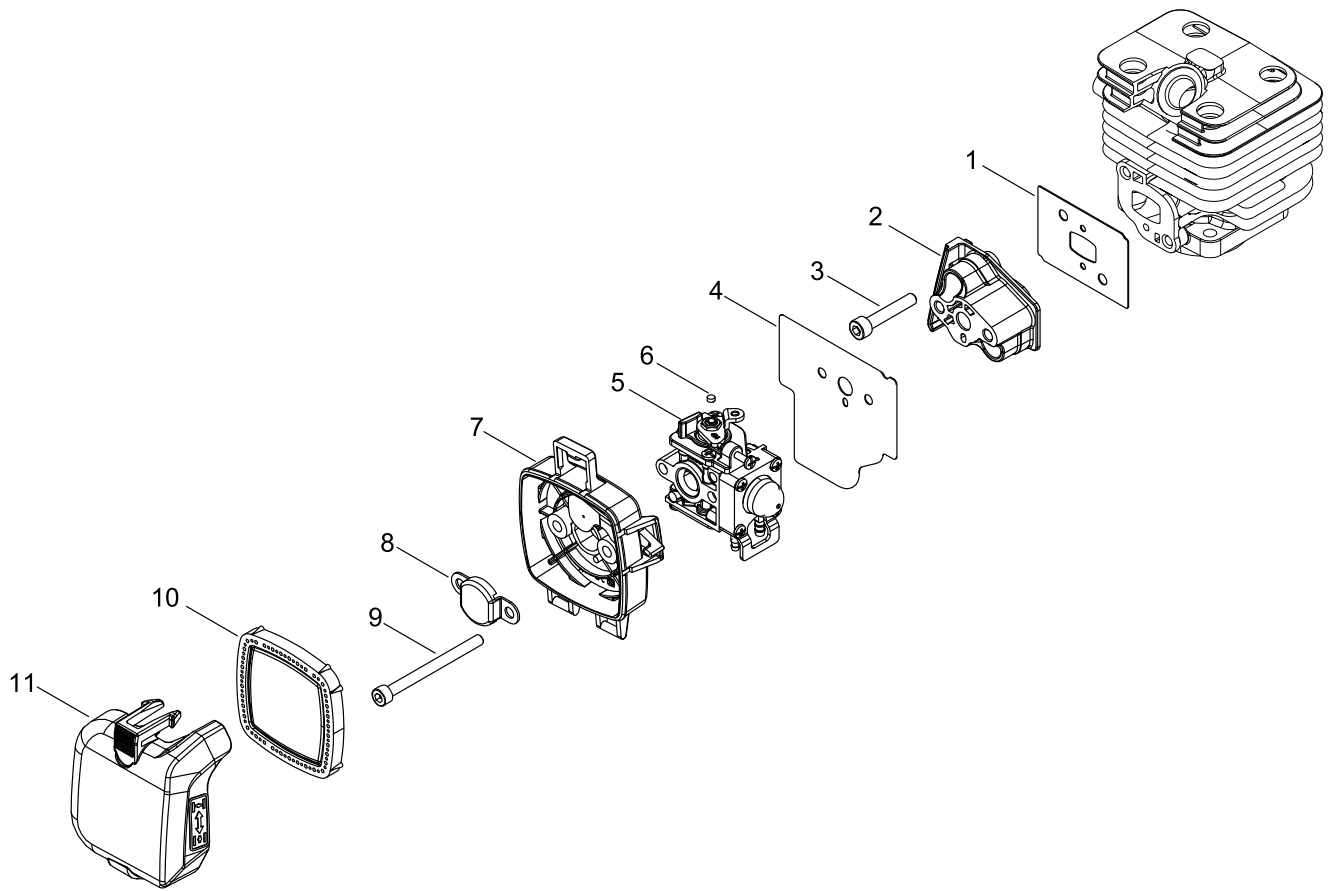

AIR CLEANER, CARBURETOR

AIR CLEANER, CARBURETOR

KEY NO	LV(+)	Part No	Description	Qty	Standard	Comment
1		V103-001950	GASKET,INTAKE	1	AF74 T0.5	
2		A200-001130	INSULATOR, INTAKE	1		
3		V805-000210	BOLT, TORX 5	2	TB-5*20 12.9	
4		V103-001960	GASKET,INTAKE	1	AF5400 T0.5	
5		A021-004700	CARBURETOR, DIAPHRAGM	1	ZAMA RE110147A	
6		A259-000010	CAP,LIMITER	1		
7		P021-052340	CASE,CLEANER	1		
8		A244-000330	PLATE, PREVENT	1		
9		V805-000100	BOLT, TORX 5	2	TB-5*65 10.9	
10		A226-002160	ELEMENT, AIR FILTER	1	ID 2520	
11		A232-001920	LID,CLEANER	1