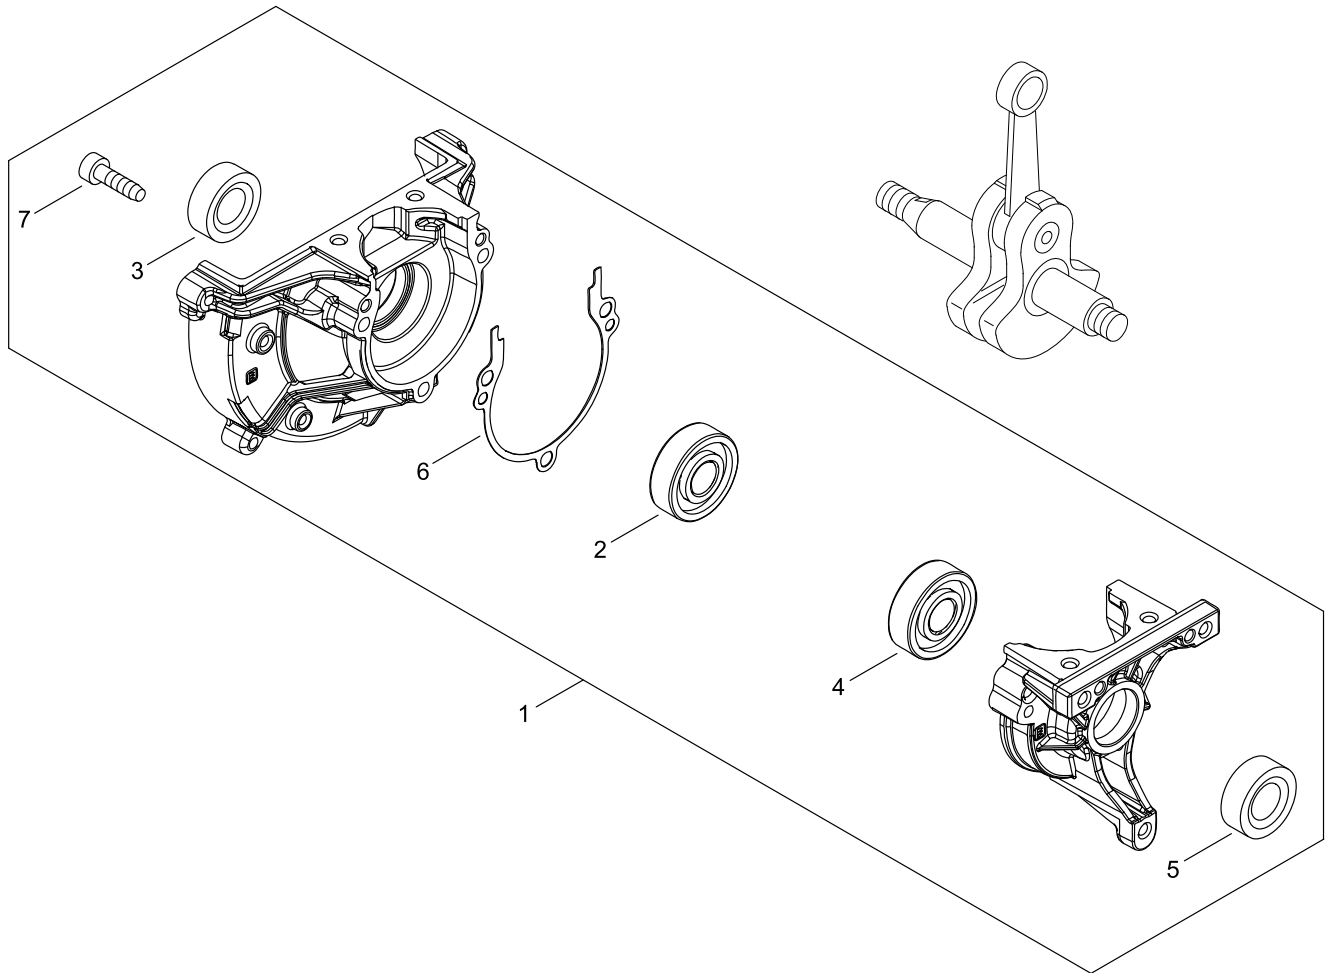

CRANKCASE

CRANKCASE

KEY NO	LV(+)	Part No	Description	Qty	Standard	Comment
1		P100-003810	CRANK CASE SET	1		
2	+	900800-36001	BEARING, BALL 6001	1	6001/C3	
3	+	100212-42031	OILSEAL	1	ISCD 12*22*4.5	
4	+	900810-36000	BEARING, BALL	1		
5	+	100212-61830	OILSEAL	1	ISCD 10*20*5	
6	+	V102-000300	GASKET,CRANKCASE	1		
7	+	V805-000220	BOLT, TORX 5	3	TB-5*25 12.9