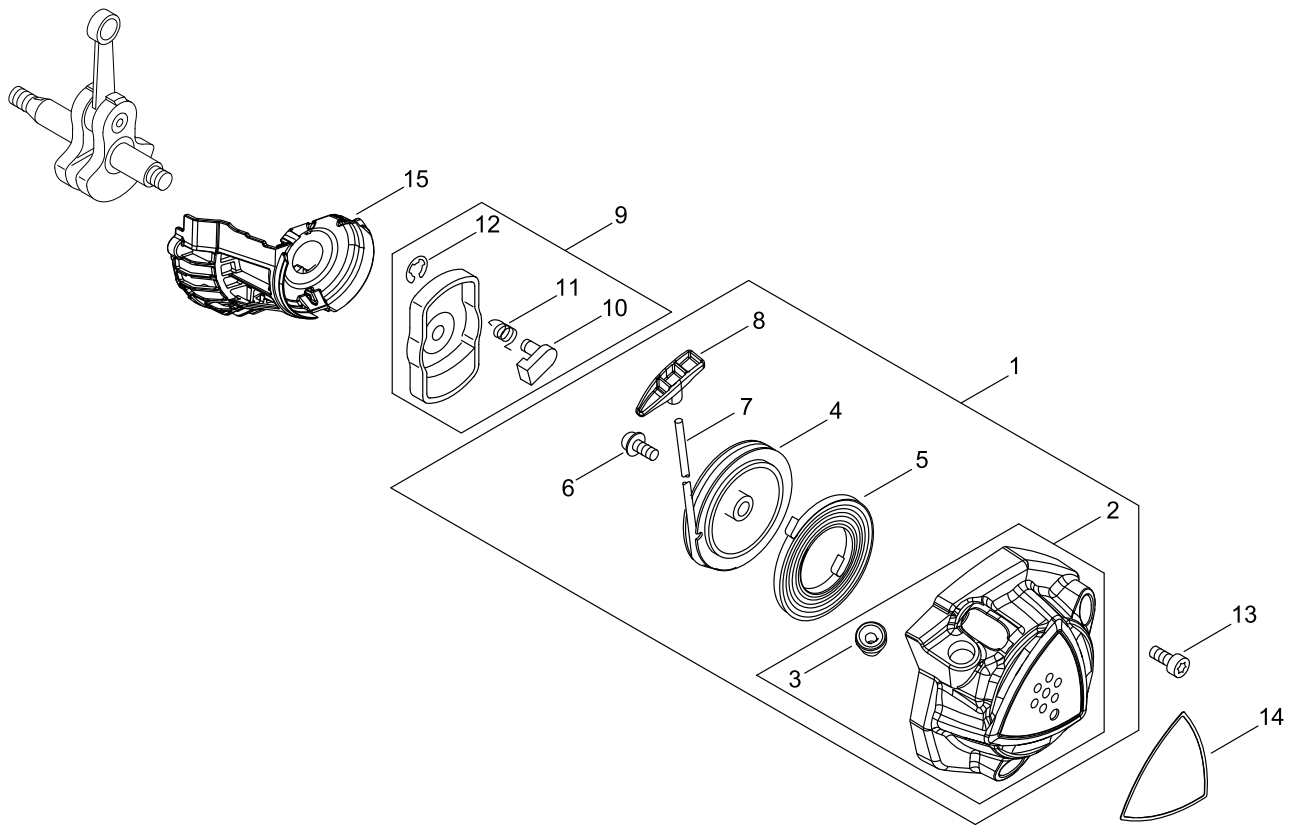

RECOIL STARTER, PULLY

RECOIL STARTER, PULLY

KEY NO	LV(+)	Part No	Description	Qty	Standard	Comment
1		A051-003310	STARTER,RECOIL ASY	1		
2	+	P022-048990	STATER CASE	1		
3	++	P022-045770	GUIDE, ROPE	1		
4	+	P022-049000	REEL	1		
5	+	P022-019680	SPRING, SPIRAL	1		
6	+	177236-44330	SCREW	1		
7	+	P022-049010	ROPE,STARTER	1		
8	+	P022-036700	GRIP, STARTER	1		
9		177202-40630	PAWL ASSY, STARTER	1		
10	+	A514-000120	RACHET	1		
11	+	177234-40630	SPRING, RETURN	1		
12	+	P022-002100	E-RING	1	4	
13		V805-000150	BOLT, TORX 5	3	TB-5*16 10.9	
14		X562-000800	LABEL,SHINDAIWA	1	SHINDAIWA+ EB252	
15		A127-000510	COVER,DUST	1