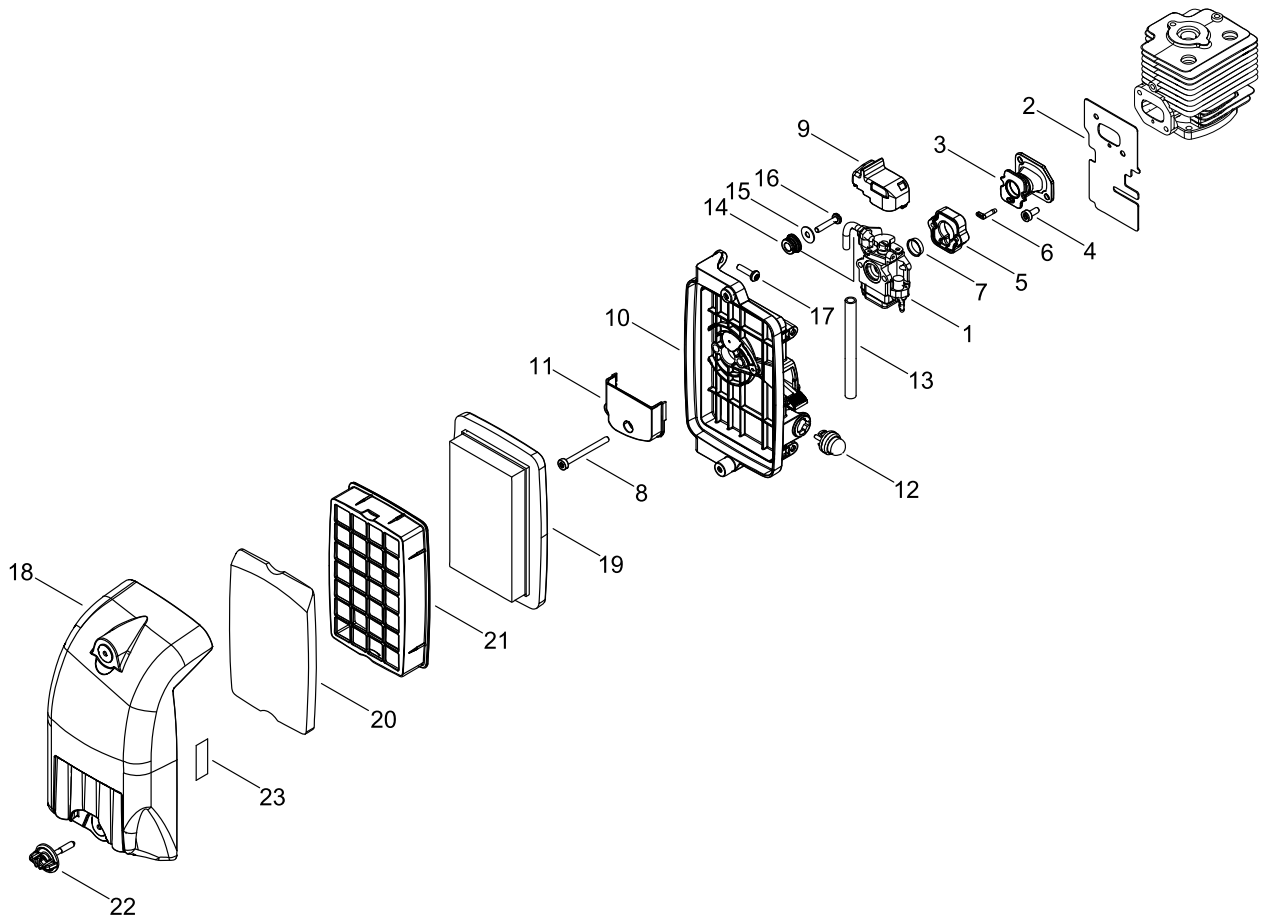

AIR CLEANER, CARBURETOR

AIR CLEANER, CARBURETOR

KEY NO	LV(+)	Part No	Description	Qty	Standard
1		A021-003941	CARBURETOR, DIAPHRAGM	1	WYK-406
2		V103-000530	GASKET,INTAKE	1	NP7010,T:1.2
3		A202-000090	BELLOWS, INTAKE	1	
4		V253-001000	SCREW,5	2	TB2430 7MM
5		A201-000010	ADAPTER, INTAKE	1	
6		V351-000020	COLLAR,3	1	
7		A205-000000	RING, SEAL	1	
8		V805-000090	BOLT, TORX 5	2	TB-5*55 10.9
9		A246-000040	CAP,CARBURETOR	1	
10		P021-051930	CASE,CLEANER	1	
11		A244-000090	PLATE, PREVENT	1	
12		123181-39130	PUMP, PRIMER	1	
13		V471-001240	PIPE	1	2.4*5*140
14		C480-000130	GUIDE,CABLE	1	PB-770
15		131911-03460	WASHER	1	
16		V805-000000	BOLT, TORX 5	1	TT-5*16 DG 10.9
17		V805-000010	BOLT, TORX 5	2	TT-5*20 DG 10.9
18		A232-001900	LID,CLEANER	1	
19		A226-000410	ELEMENT, AIR FILTER	1	
20		A226-000480	ELEMENT, AIR FILTER	1	
21		A227-000030	PLATE,ELEMENT	1	
22		A235-000000	KNOB,CLEANER LID	2	
23		890332-52730	LABEL, CHOKE	1