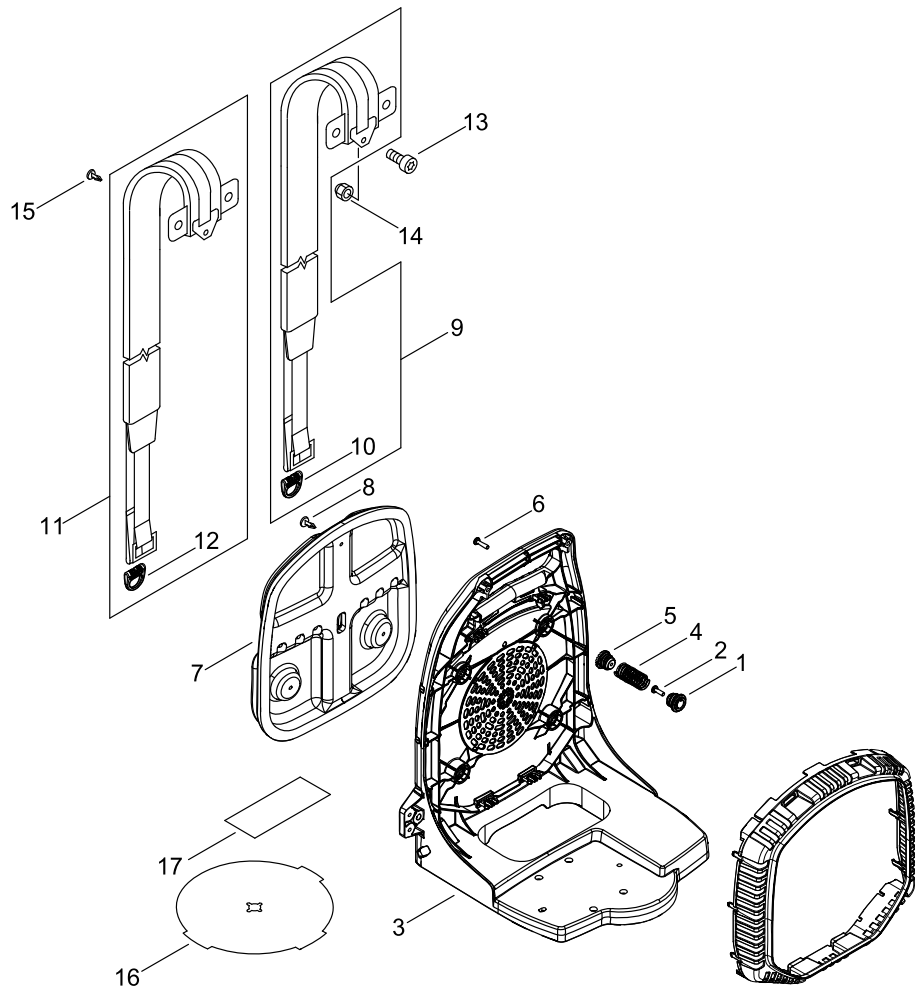

BACKPACK HARNESS

BACKPACK HARNESS

KEY NO	LV(+)	Part No	Description	Qty	Standard
1		V456-000260	HOLDER,SPRING	4	
2		V805-000000	BOLT, TORX 5	4	TT-5*16 DG 10.9
3		C620-000335	FRAME, BACKPACK	1	
4		V450-000780	SPRING,COMPRESSION	4	2.6-19.4-46.2
5		V456-000271	HOLDER,SPRING	4	
6		V805-000010	BOLT, TORX 5	4	TT-5*20 DG 10.9
7		C630-000070	SEAT, BACKPACK	1	
8		V491-000090	CLIP	3	
9		C061-000570	HARNESS,ASM BACKPACK	1	W/O PRINT
10	+	C645-000080	BUCKLE, HARNESS	1	
11		C061-000580	HARNESS,ASM BACKPACK	1	W/O PRINT
12	+	C645-000080	BUCKLE, HARNESS	1	
13		V805-000050	BOLT, TORX 5	2	TB-5*30 10.9
14		900562-50005	LOCKNUT 5	2	5
15		V491-000090	CLIP	4	
16		C635-000000	LID,SEAT	1	
17		X505-009090	LABEL,CAUTION	1