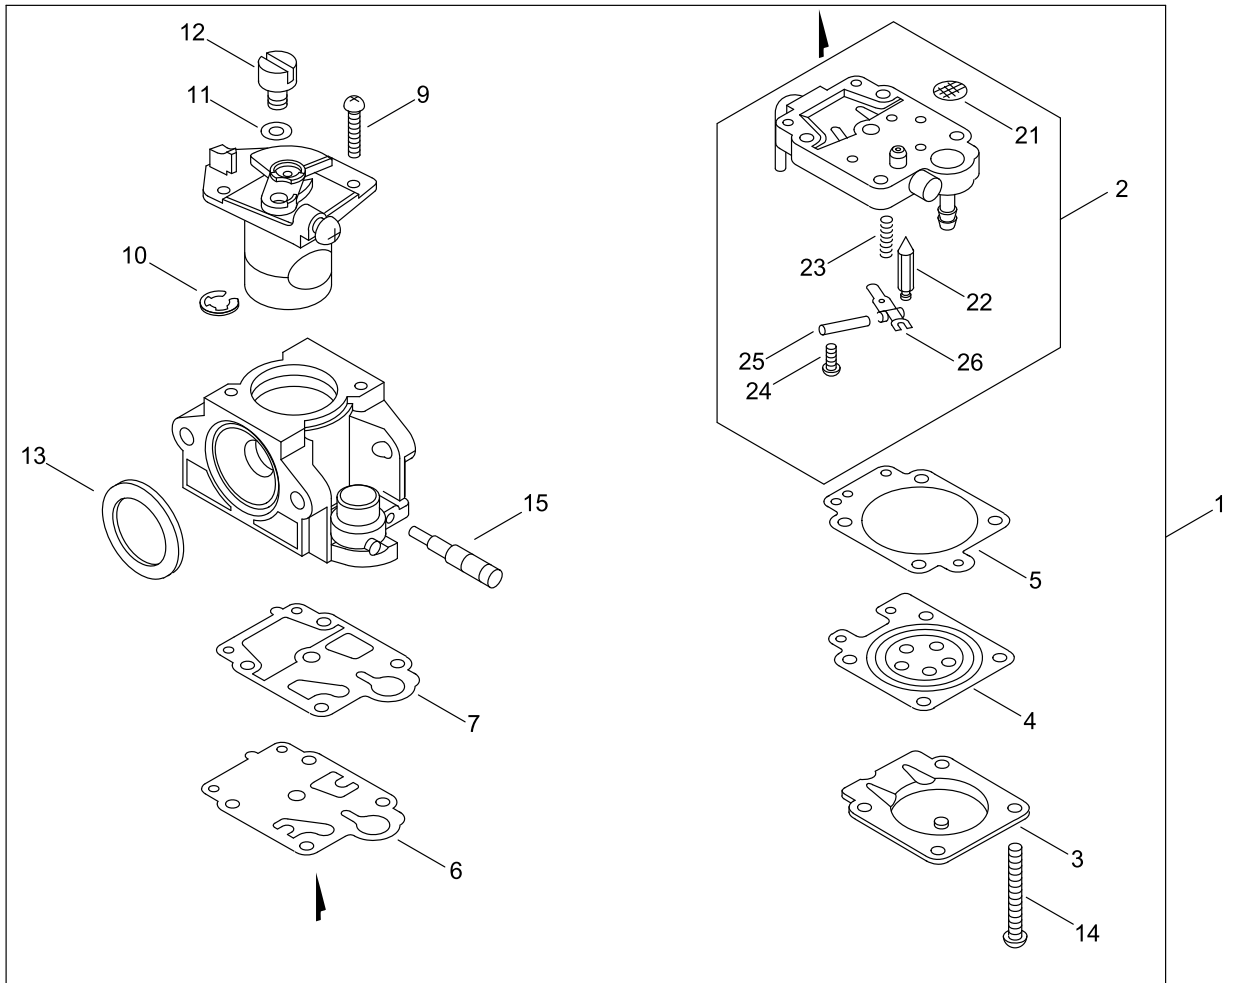

CRANKCASE

CRANKCASE

KEY NO	LV(+)	Part No	Description	Qty	Standard
1		P021-017260	CRANKCASE KIT	1	
2	+	V805-000180	BOLT, TORX 5	4	TB-5*30 12.9
3	+	V102-000070	GASKET,CRANKCASE	1	
4	+	94032-36302	BEARING BALL	2	BB-6302
5	+	V508-000100	SEAL,OIL 15	2	ISCD 15*25*7
6		A127-000240	COVER,DUST	1	
7		V253-001040	SCREW,5	1	TB2403 6MM
8		V254-000220	SCREW,6	5	TB2403 10MM RED
9		V485-001180	LEAD	1	LA106,LA105 195L

MAGNETO

MAGNETO

KEY NO	LV(+)	Part No	Description	Qty	Standard
1		A409-000390	ROTOR, MAGNETO	1	
2		A411-001521	COIL, IGNITION	1	ID#C11454
3		V485-001170	LEAD	1	CB104,AMP187
4		900519-00010	NUT, FLANGE 10	1	10*1.25
5		900323-03014	KEY WOODRUFF	1	3*14
6		V805-000160	BOLT, TORX 5	2	TB-5*20 10.9
7		156112-40630	GROMMET	1	
8		A425-000000	SPARKPLUG	1	BPMR8Y
9		159012-03433	CAP, SPARK PLUG	1	
10		159011-03432	COIL, SPARK PLUG	1	

CARBURETOR

CARBURETOR

KEY NO	LV(+)	Part No	Description	Qty	Standard
1		A021-003941	CARBURETOR, DIAPHRAGM	1	WYK-406
2	+	P003-005500	BODY ASSEMBLY, PUMP	1	
3	+	123142-03930	COVER, M. DIAPHRAGM	1	
4	+	P003-001850	DIAPHRAGM, METERING	1	
5	+	123140-27230	GASKET, M. DIAPHRAGM	1	
6	+	123112-40630	DIAPHRAGM, PUMP	1	
7	+	P003-000100	GASKET, PUMP	1	
9	+	P003-002400	SCREW	2	
10	+	123173-07930	CLIP	1	
11	+	123149-54230	WASHER	1	
12	+	123172-45130	SWIVEL	1	
13	+	123143-12110	RING, PACKING	1	
14	+	123144-44330	SCREW	4	
15	+	P003-004900	NEEDLE	1	
21	++	123126-10631	SCREEN, INLET	1	
22	++	123137-19830	VALVE, INLET NEEDLE	1	
23	++	123122-05560	SPRING, METER. LEVER	1	
24	++	P003-005510	SCREW	1	
25	++	123138-03930	PIN, METERING LEVER	1	
26	++	123123-03930	LEVER, METERING	1	