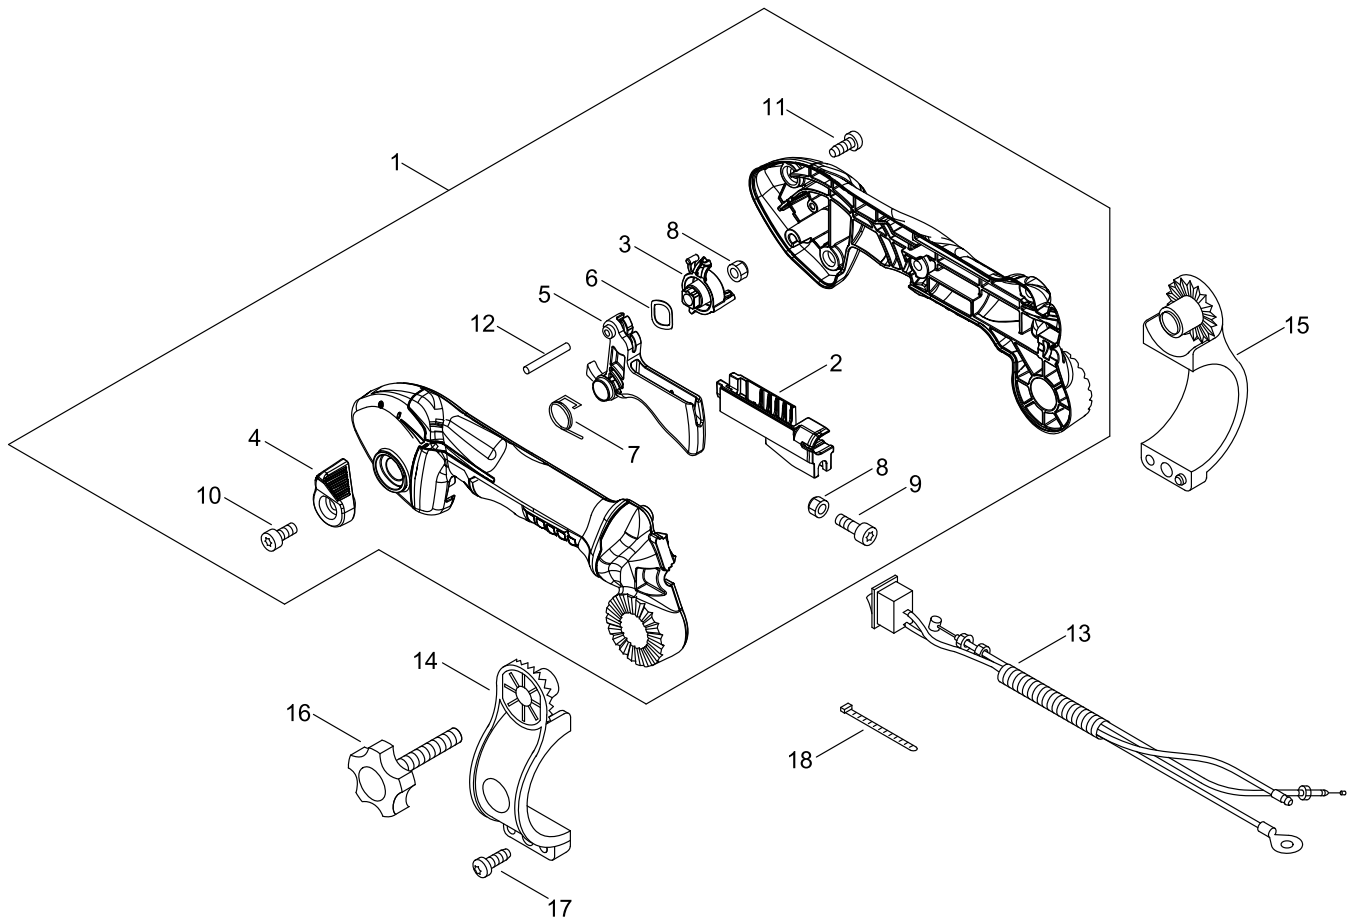

THROTTLE

THROTTLE

KEY NO	LV(+)	Part No	Description	Qty	Standard
1		P021-051940	FRONT HANDLE SET	1	
2	+	C482-000101	CONNECTOR, CABLE	1	
3	+	C453-000580	LEVER, THROTTLE	1	
4	+	C453-000570	LEVER,THROTTLE	1	
5	+	C450-001030	TRIGGER,THROTTLE	1	
6	+	429752-01850	WASHER, WAVE 12	1	
7	+	V452-001630	SPRING,TORSION	1	SPRING
8	+	900562-50005	LOCKNUT 5	2	5
9	+	V805-000050	BOLT, TORX 5	1	TB-5*30 10.9
10	+	V805-000160	BOLT, TORX 5	1	TB-5*20 10.9
11	+	V805-000000	BOLT, TORX 5	4	TT-5*16 DG 10.9
12	+	V621-000040	PIN,STRAIGHT 3	1	3*32
13		V043-001110	CABLE ASY, CONTROL	1	PB-770T FLANGE
14		C405-000360	BRACKET,HANDLE	1	
15		C405-000370	BRACKET,HANDLE	1	
16		V299-000630	KNOB,FASTENER	1	BOLT/ V299520010X
17		V805-000010	BOLT, TORX 5	1	TT-5*20 DG 10.9
18		178121-43230	BAND	1	CV-150 BL