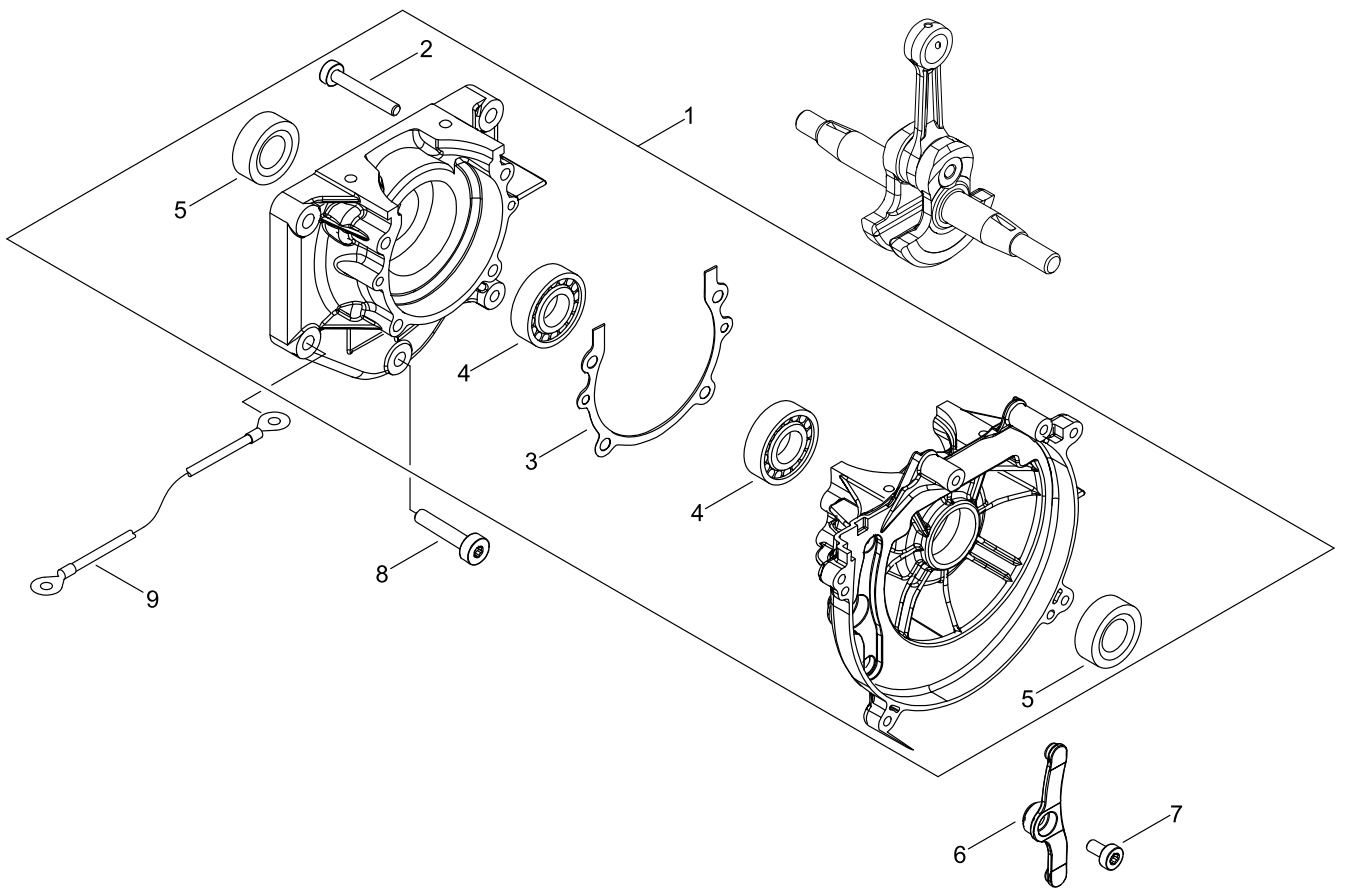

EB770

Published:08/08/2016

TABLE OF CONTENTS

CYLINDER, PISTON, CRANKSHAFT.....	1
CRANKCASE	3
MAGNETO.....	5
AIR CLEANER, CARBURETOR.....	7
CARBURETOR.....	9
FUEL TANK.....	11
MUFFLER	13
RECOIL STARTER, PULLY	15
FAN CASE	17
BACKPACK HARNESS	19
THROTTLE	21
PIPE.....	23
ACCESSORIES	25

CYLINDER, PISTON, CRANKSHAFT

CYLINDER, PISTON, CRANKSHAFT

KEY NO	LV(+)	Part No	Description	Qty	Standard
1		A011-000571	CRANKSHAFT,ASY	1	
2		P021-002984	PISTON KIT	1	
3	+	A101-000030	RING,PISTON	1	
4	+	A101-000020	RING,PISTON	1	
5	+	V608-000010	PIN,ENG 10	1	6*10*40
6	+	100015-00120	CIRCLIP, PISTON PIN	2	
7	+	V307-000550	WASHER,CIRCULAR 10	2	10*17*2.4
8	+	V555-000010	BEARING,NEEDLE 10	1	
9		A130-001050	CYLINDER	1	
10		V100-000290	GASKET,CYL	1	
11		V805-000220	BOLT, TORX 5	4	TB-5*25 12.9
12		A160-001242	COVER,CYLINDER	1	
13		V323-000060	WASHER,CIRCULAR 5	1	
14		V253-000990	SCREW,5	1	TB2403 12MM
15		V485-001190	LEAD	1	LA105*2 L295
16		A190-001580	COVER,ENGINE	1	
17		A429-000060	COVER,CAP	1	
18		V253-001010	SCREW,5	4	TB2403 10MM
19		V805-000010	BOLT, TORX 5	6	TT-5*20 DG 10.9
20		V420-000910	CUSHION	1	
21		X504-008620	LABEL,BRAND	1	
22		X505-002310	LABEL,CAUTION	1	HOT CAUTION

CRANKCASE

CRANKCASE

KEY NO	LV(+)	Part No	Description	Qty	Standard
1		P021-017260	CRANKCASE KIT	1	
2	+	V805-000180	BOLT, TORX 5	4	TB-5*30 12.9
3	+	V102-000070	GASKET,CRANKCASE	1	
4	+	94032-36302	BEARING BALL	2	BB-6302
5	+	V508-000100	SEAL,OIL 15	2	ISCD 15*25*7
6		A127-000240	COVER,DUST	1	
7		V253-001040	SCREW,5	1	TB2403 6MM
8		V254-000220	SCREW,6	5	TB2403 10MM RED
9		V485-001180	LEAD	1	LA106,LA105 195L