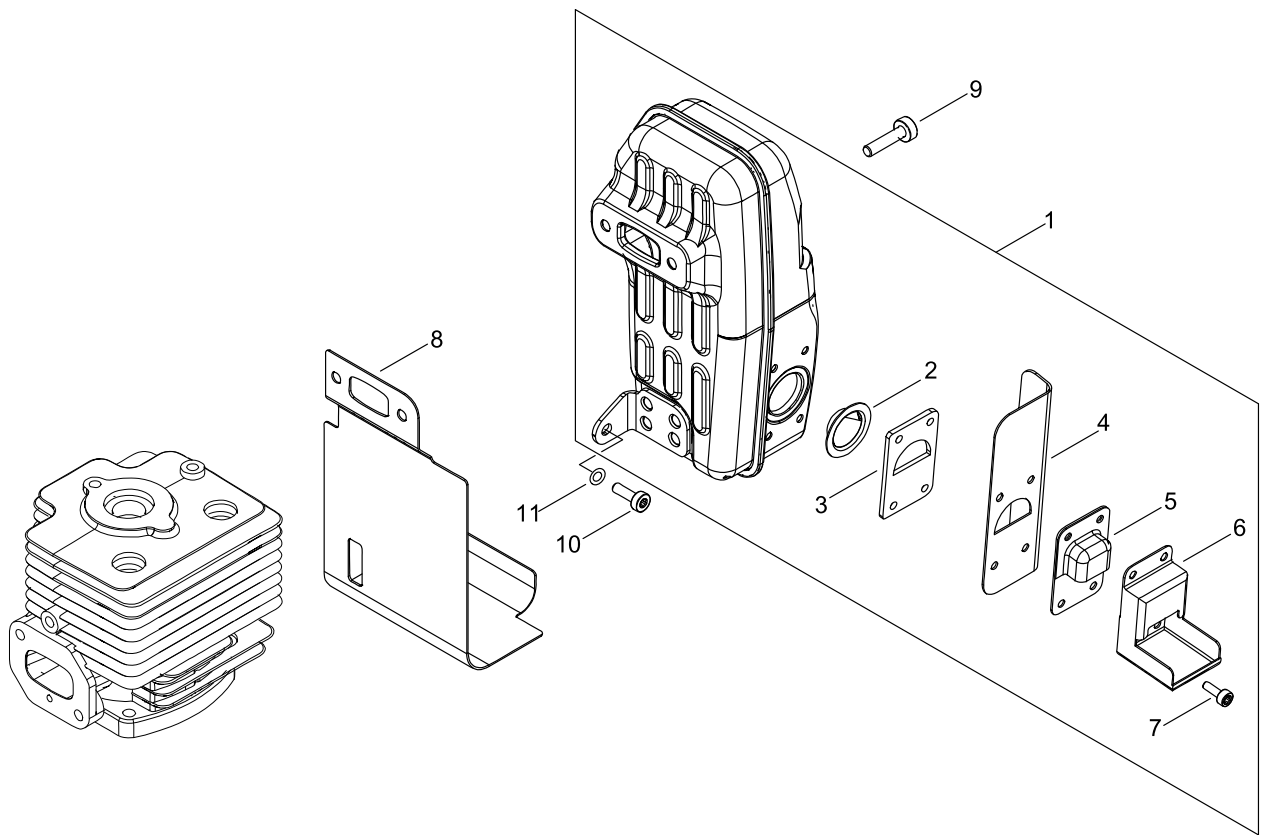

MUFFLER

MUFFLER

KEY NO	LV(+)	Part No	Description	Qty	Standard
1		P021-017271	MUFFLER ASY	1	
2	+	A310-000000	SCREEN,ARRESTOR	1	
3	+	V104-000550	GASKET,EXHAUST	1	
4	+	V104-000560	GASKET,EXHAUST	1	
5	+	A313-000520	GUIDE,EXH	1	
6	+	A313-001080	GUIDE, EXHAUST	1	
7	+	V804-000050	BOLT, TORX 4	4	TB-4*12 10.9
8		V104-000950	GASKET,EXHAUST	1	
9		V806-000050	BOLT, TORX 6	2	TB-6*20 12.9
10		V805-000250	BOLT, TORX 5	1	TB-5*16 12.9
11		613019-07350	WASHER 5.5*16*2T	1	5.5*16*2T