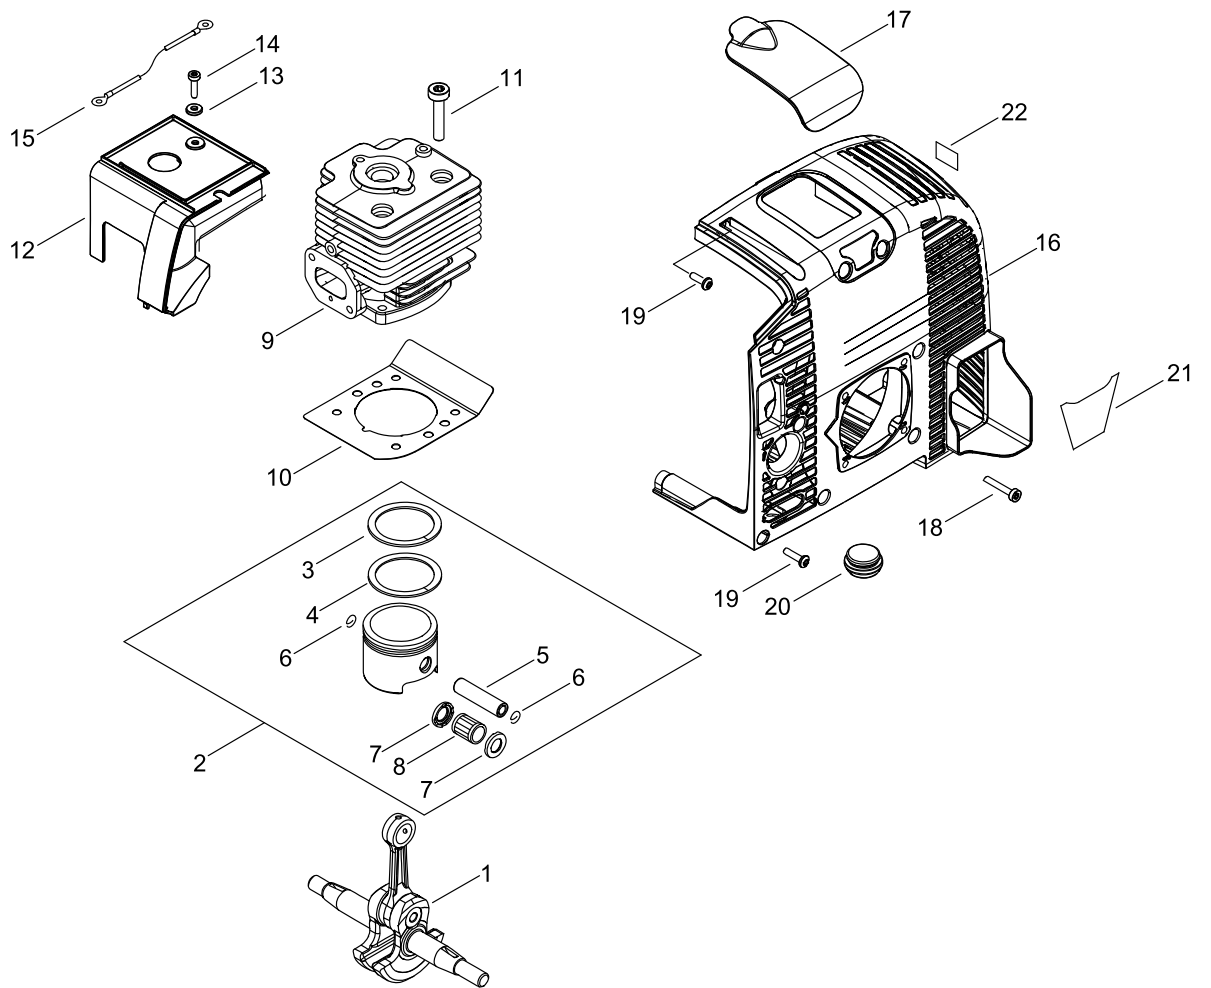

CYLINDER, PISTON, CRANKSHAFT

CYLINDER, PISTON, CRANKSHAFT

KEY NO	LV(+)	Part No	Description	Qty	Standard
1		A011-000571	CRANKSHAFT,ASY	1	
2		P021-002984	PISTON KIT	1	
3	+	A101-000030	RING,PISTON	1	
4	+	A101-000020	RING,PISTON	1	
5	+	V608-000010	PIN,ENG 10	1	6*10*40
6	+	100015-00120	CIRCLIP, PISTON PIN	2	
7	+	V307-000550	WASHER,CIRCULAR 10	2	10*17*2.4
8	+	V555-000010	BEARING,NEEDLE 10	1	
9		A130-001050	CYLINDER	1	
10		V100-000290	GASKET,CYL	1	
11		V805-000220	BOLT, TORX 5	4	TB-5*25 12.9
12		A160-001242	COVER,CYLINDER	1	
13		V323-000060	WASHER,CIRCULAR 5	1	
14		V253-000990	SCREW,5	1	TB2403 12MM
15		V485-001190	LEAD	1	LA105*2 L295
16		A190-001580	COVER,ENGINE	1	
17		A429-000060	COVER,CAP	1	
18		V253-001010	SCREW,5	4	TB2403 10MM
19		V805-000010	BOLT, TORX 5	6	TT-5*20 DG 10.9
20		V420-000910	CUSHION	1	
21		X504-008620	LABEL,BRAND	1	
22		X505-002310	LABEL,CAUTION	1	HOT CAUTION

CARBURETOR

CARBURETOR

KEY NO	LV(+)	Part No	Description	Qty	Standard
1		A021-003941	CARBURETOR, DIAPHRAGM	1	WYK-406
2	+	P003-005500	BODY ASSEMBLY, PUMP	1	
3	+	123142-03930	COVER, M. DIAPHRAGM	1	
4	+	P003-001850	DIAPHRAGM, METERING	1	
5	+	123140-27230	GASKET, M. DIAPHRAGM	1	
6	+	123112-40630	DIAPHRAGM, PUMP	1	
7	+	P003-000100	GASKET, PUMP	1	
9	+	P003-002400	SCREW	2	
10	+	123173-07930	CLIP	1	
11	+	123149-54230	WASHER	1	
12	+	123172-45130	SWIVEL	1	
13	+	123143-12110	RING, PACKING	1	
14	+	123144-44330	SCREW	4	
15	+	P003-004900	NEEDLE	1	
21	++	123126-10631	SCREEN, INLET	1	
22	++	123137-19830	VALVE, INLET NEEDLE	1	
23	++	123122-05560	SPRING, METER. LEVER	1	
24	++	P003-005510	SCREW	1	
25	++	123138-03930	PIN, METERING LEVER	1	
26	++	123123-03930	LEVER, METERING	1	