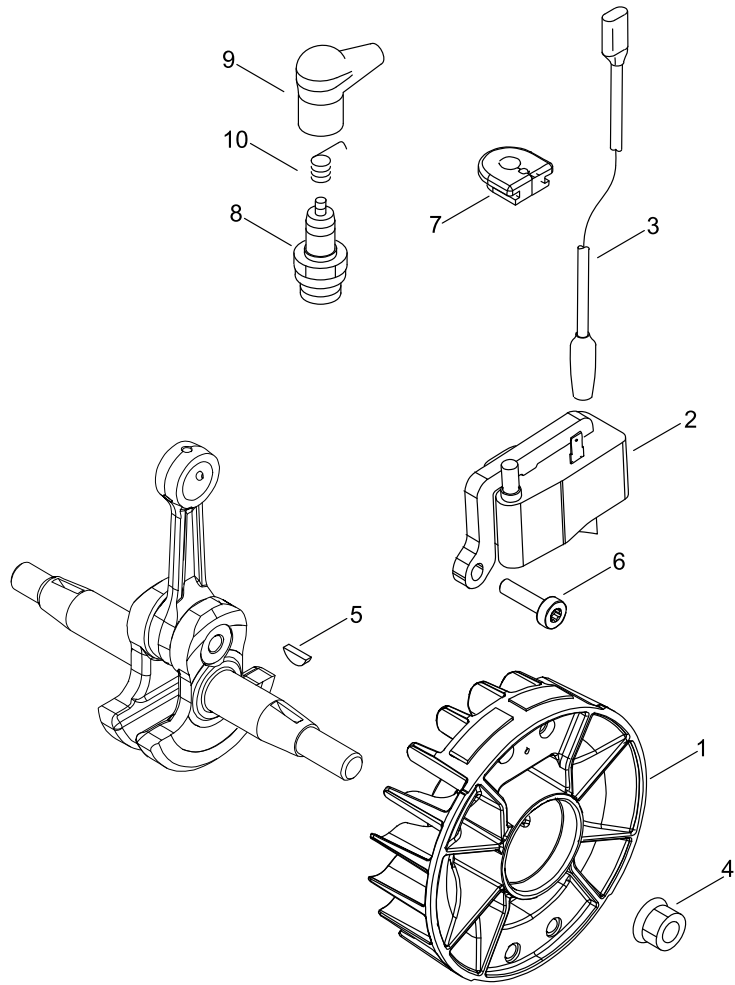

MAGNETO

MAGNETO

KEY NO	LV(+)	Part No	Description	Qty	Standard
1		A409-000390	ROTOR, MAGNETO	1	
2		A411-001521	COIL, IGNITION	1	ID#C11454
3		V485-001170	LEAD	1	CB104,AMP187
4		900519-00010	NUT, FLANGE 10	1	10*1.25
5		900323-03014	KEY WOODRUFF	1	3*14
6		V805-000160	BOLT, TORX 5	2	TB-5*20 10.9
7		156112-40630	GROMMET	1	
8		A425-000000	SPARKPLUG	1	BPMR8Y
9		159012-03433	CAP, SPARK PLUG	1	
10		159011-03432	COIL, SPARK PLUG	1