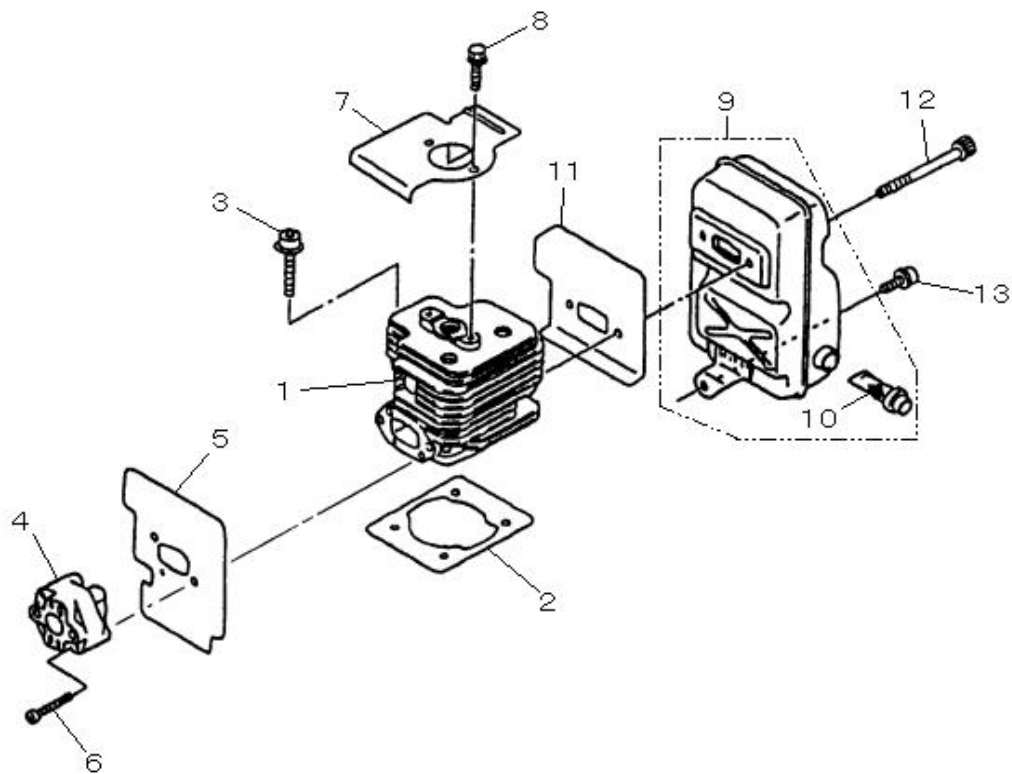

1. CYLINDER, MUFFLER

KEY	LV	PART NUMBER	Q'TY	DESCRIPTION	REMARKS	NOTE1	NOTE2
1		68206-12110	1	CYLINDER			
2		68206-12120	1	GASKET CYLINDER			
3		68206-12310	4	BOLT			
4		68206-12210	1	INSULATOR			
5		68206-12220	1	GASKET INSULATOR			
6		11206-05350	2	SCREW PM SPW			
7		68206-12320	1	CYLINDER COVER			
8		68206-12330	1	BOLT			
9		68206-15010	1	MUFFLER ASSY			
10		68206-15130	1	SPARK ARRESTER			
11		68206-15210	1	GASKET MUFFLER			
12		11022-06700	2	BOLT SPW			
13		68206-15310	1	FLANGE BOLT