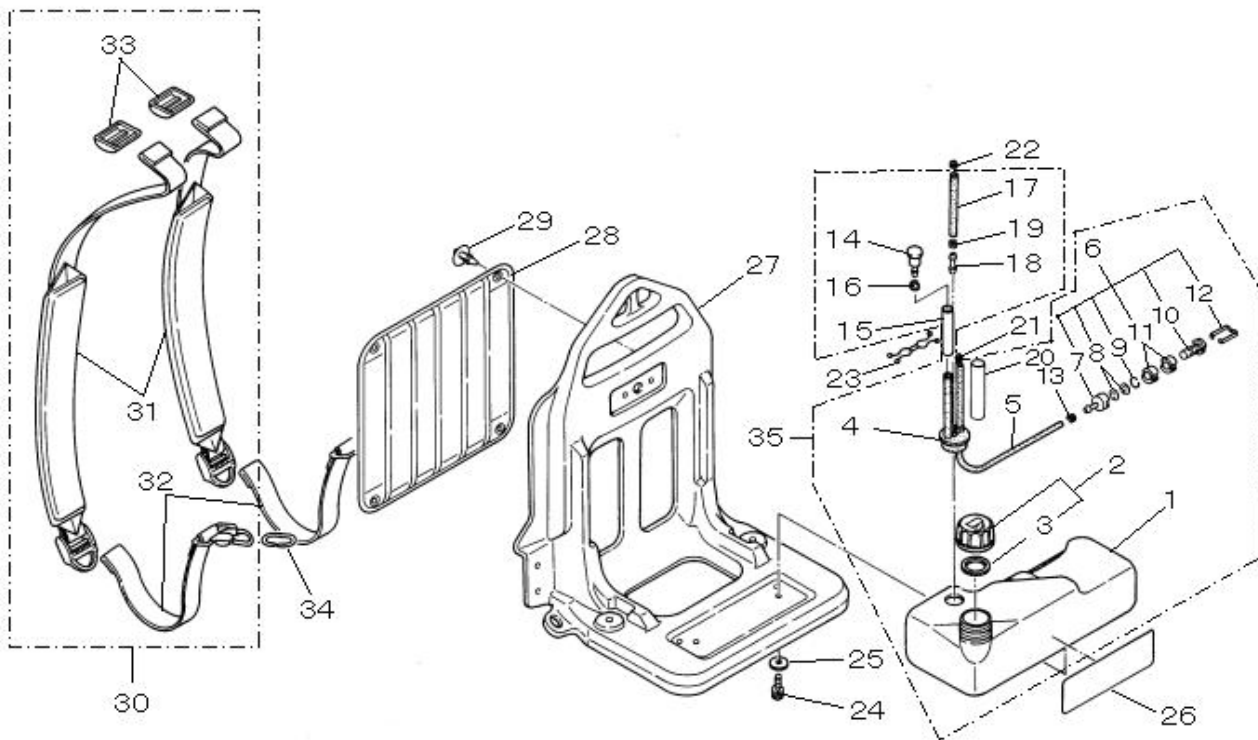

8. FUEL TANK, FRAME

KEY	LV	PART NUMBER	Q'TY	DESCRIPTION	REMARKS	NOTE1	NOTE2
1	•	68206-85110	1	FUEL TANK			
2	•	70043-85201	1	FUEL CAP SUB ASSY			
3	• •	20000-85221	1	GASKET			
4	•	72933-85350	1	GROMMET			
5	•	68206-85340	1	PIPE			
6	•	22115-85401	1	FUEL FILTER			
7	• •	22128-85410	1	FUEL LINE WEIGHT			
8	• •	22118-85460	2	ELEMENT			
9	• •	22128-85480	1	RING			
10	• •	22128-85470	1	SLEEVE			
11	• •	22128-85421	2	ELEMENT, STRAINER			
12	• •	22128-85440	1	CLIP FILTER			
13	•	20020-85540	1	CLIP			
14	•	20035-85522	1	VALVE			
15	•	72935-85530	1	PIPE			
16	•	20020-85540	1	CLIP			
17	•	68206-85320	1	PIPE			
18	•	72933-85620	1	JOINT			
19	•	20020-85540	1	CLIP			
20	•	68206-85330	1	PIPE			
21		37013-85310	1	CLIP			
22		37013-85310	1	CLIP			
23		72935-85550	1	CLIP			
25		15401-10010	2	COLLAR			
26		68206-91021	1	LABEL TRADE			
27		68206-86110	1	FRAME