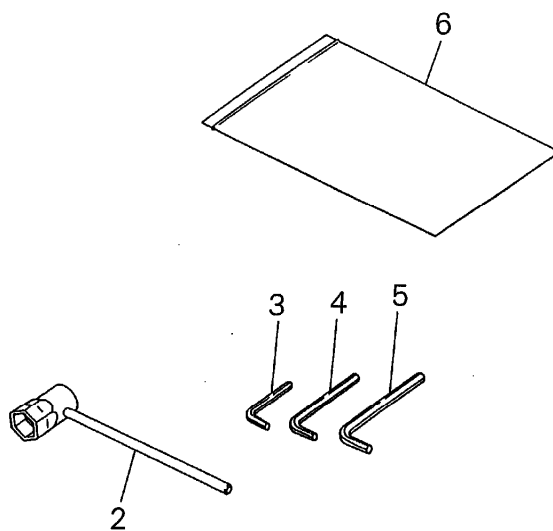

9. TOOL

KEY	LV	PART NUMBER	Q'TY	DESCRIPTION	REMARKS	NOTE1	NOTE2
		72935-91000	1	TOOL SET			
2	•	22900-91180	1	PLUG WRENCH			
3	•	09026-03001	1	HEXA WRENCH 4MM			
4	•	09026-04001	1	HEXA WRENCH	4MM M5㉿		
5	•	09026-05001	1	HEXA WRENCH 6MM			
6	•	19639-01100	1	POLY BAG