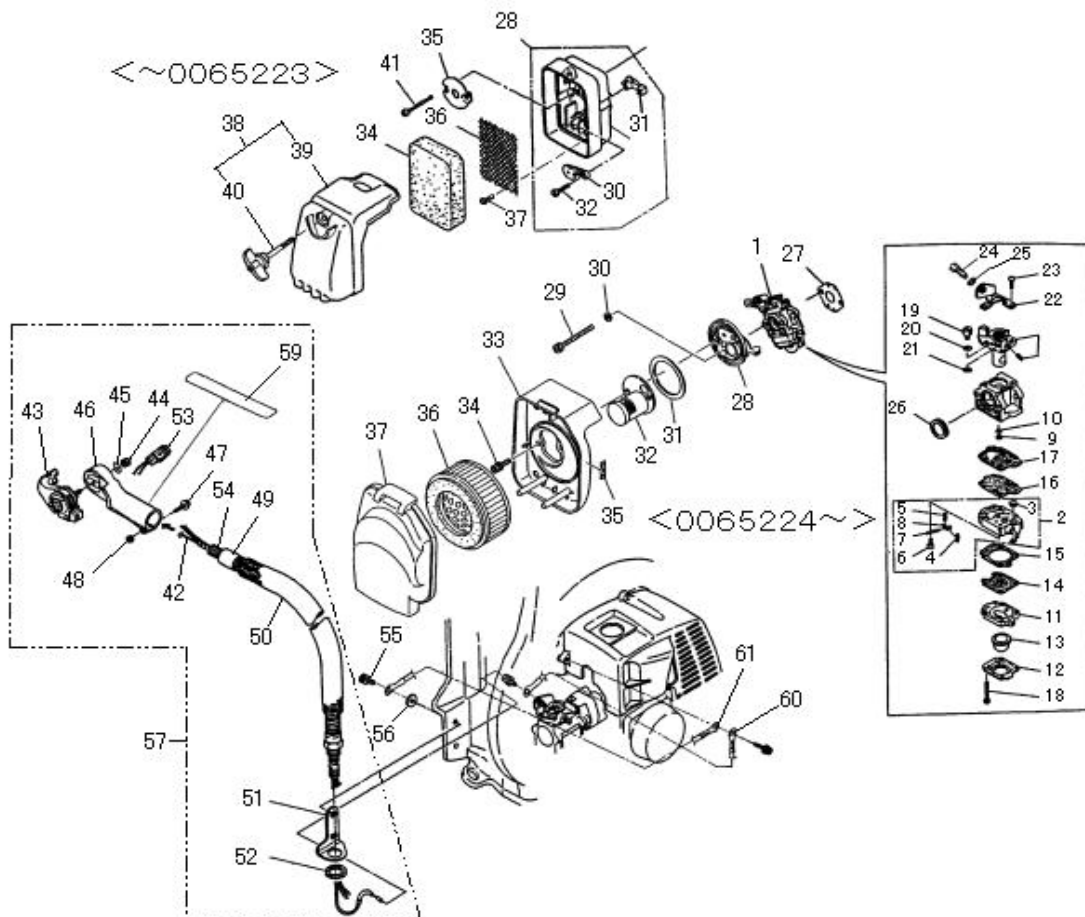

7. CARBURETOR

KEY	LV	PART NUMBER	Q'TY	DESCRIPTION	REMARKS	NOTE1	NOTE2
27		68206-81210	1	GASKET CABURETOR			
28		72935-81501	1	CHOKE COMP			
28		68206-82010	1	CLEANER BODY COMP			
29	•	68206-82110	1	CLEANER BODY			
29		11020-05500	2	BOLT SW			
30	•	68206-82310	1	SHUTTER PLATE			
31	•	68206-82320	1	CHOKE LEVER			
31		72935-82210	1	GASKET			
32	•	68206-82330	1	SCREW			
32		72935-82130	1	PIPE			
33		68206-82340	1	LABEL CHOKE			
33		68206-82390	1	CLEANER BODY			
34		68206-82120	1	FILTER			
34		11024-04140	1	BOLT SPW			
35		68206-82350	1	PLATE			
35		19404-00008	1	LABEL CHOKE			
36		68206-82360	1	SCREEN			
36		68206-82400	1	FILTER			
37		68206-82370	1	SCREW TAPPING			
37		72935-82120	1	CLEANER COVER			
38		68206-82040	1	CLEANER COVER COMP			
39	•	68206-82130	1	CLEANER COVER			
40	•	68206-82380	1	KNOB			
41		11206-05600	2	SCREW PM SW			
42		68206-83110	1	THROTTLE CABLE			
57		68206-84012	1	THROTTLE LEVER ASSY