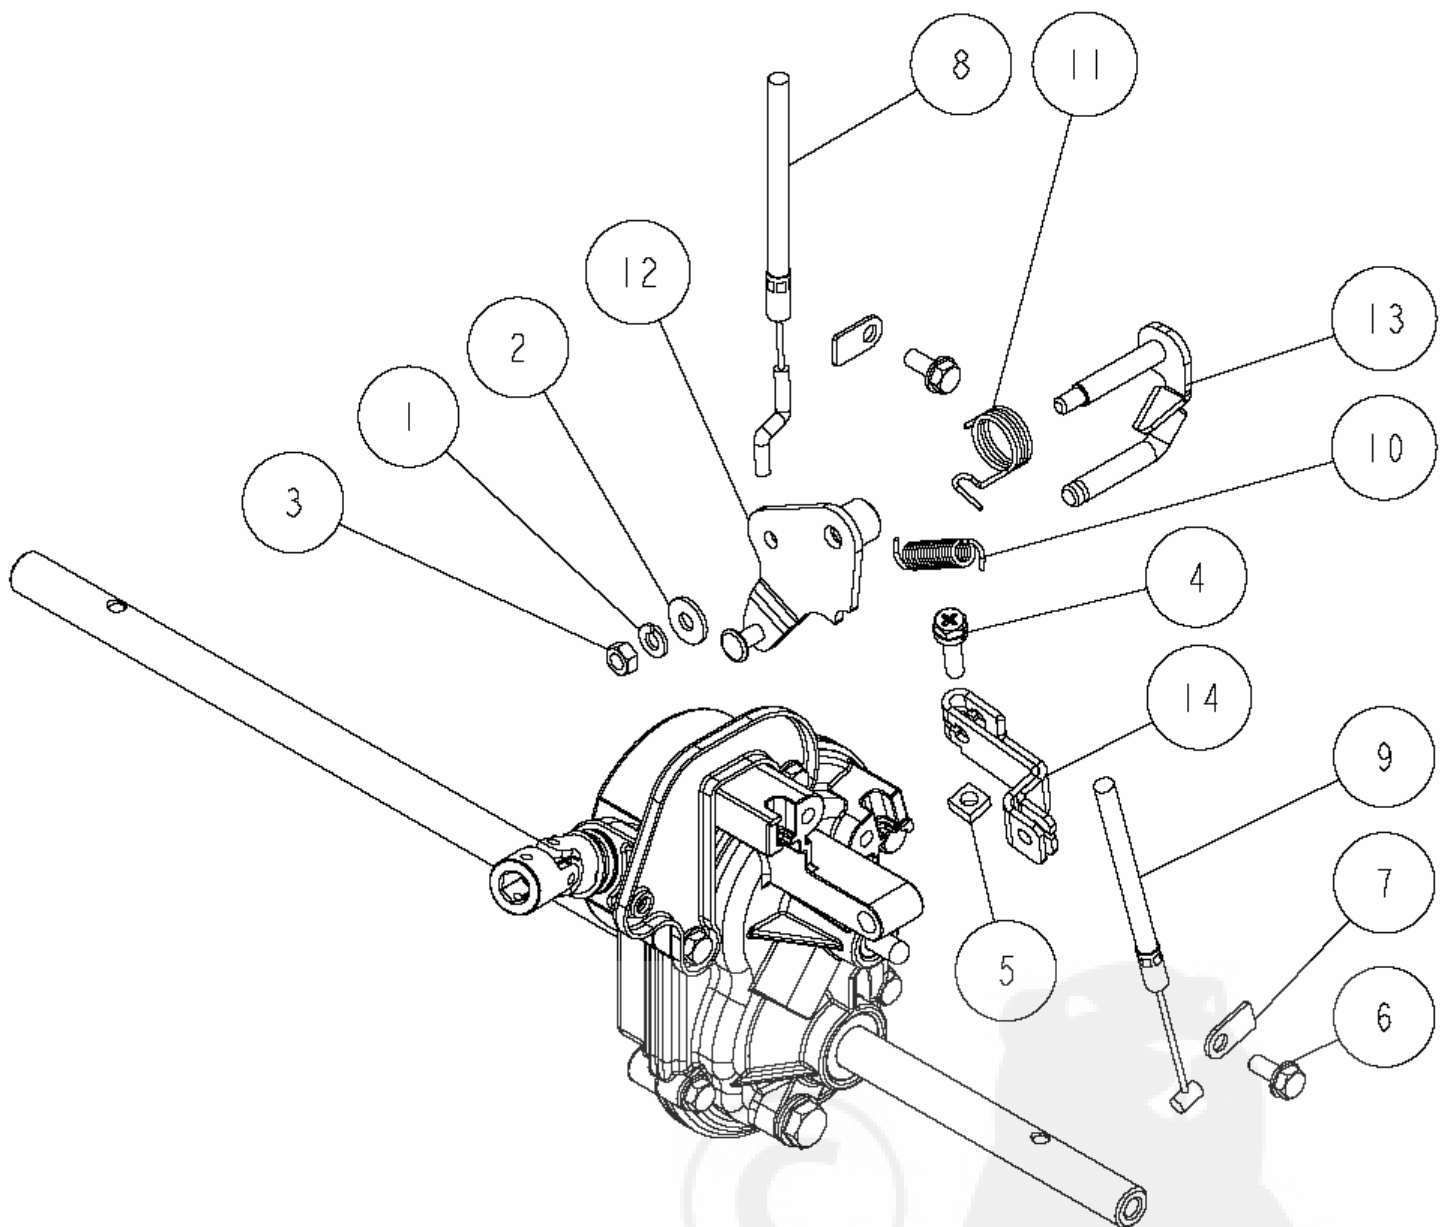

Ref.	Parts Number	Parts Name	Quantity	Remarks
1	89-1750-060002	Spring Washer 6	1	
2	89-1713-060002	Flat Washer 6 (large)	1	
3	89-1511-060042	Hexagonal Nut M6	1	
4	89-1144-060253	Hexagonal Bolt with Cross Hole (PW.SW)	1	
5	83-1020-198-00	Square Nut M6	1	
6	83-1020-148-00	Tapping Bolt M6*14	2	
7	80-1515-186-00	Wire Holder	2	
8	0268-71300	Driving Change Wire	1	
9	0268-71200	Driving Wire	1	
10	0268-70300	Change Arm Spring	1	
11	0268-70100	Change Arm Return Spring	1	
12	0268-01100	Change Arm B CMP	1	
13	0268-00900	Change Arm A CMP	1	
14	0268-00800	Clutch Arm	1