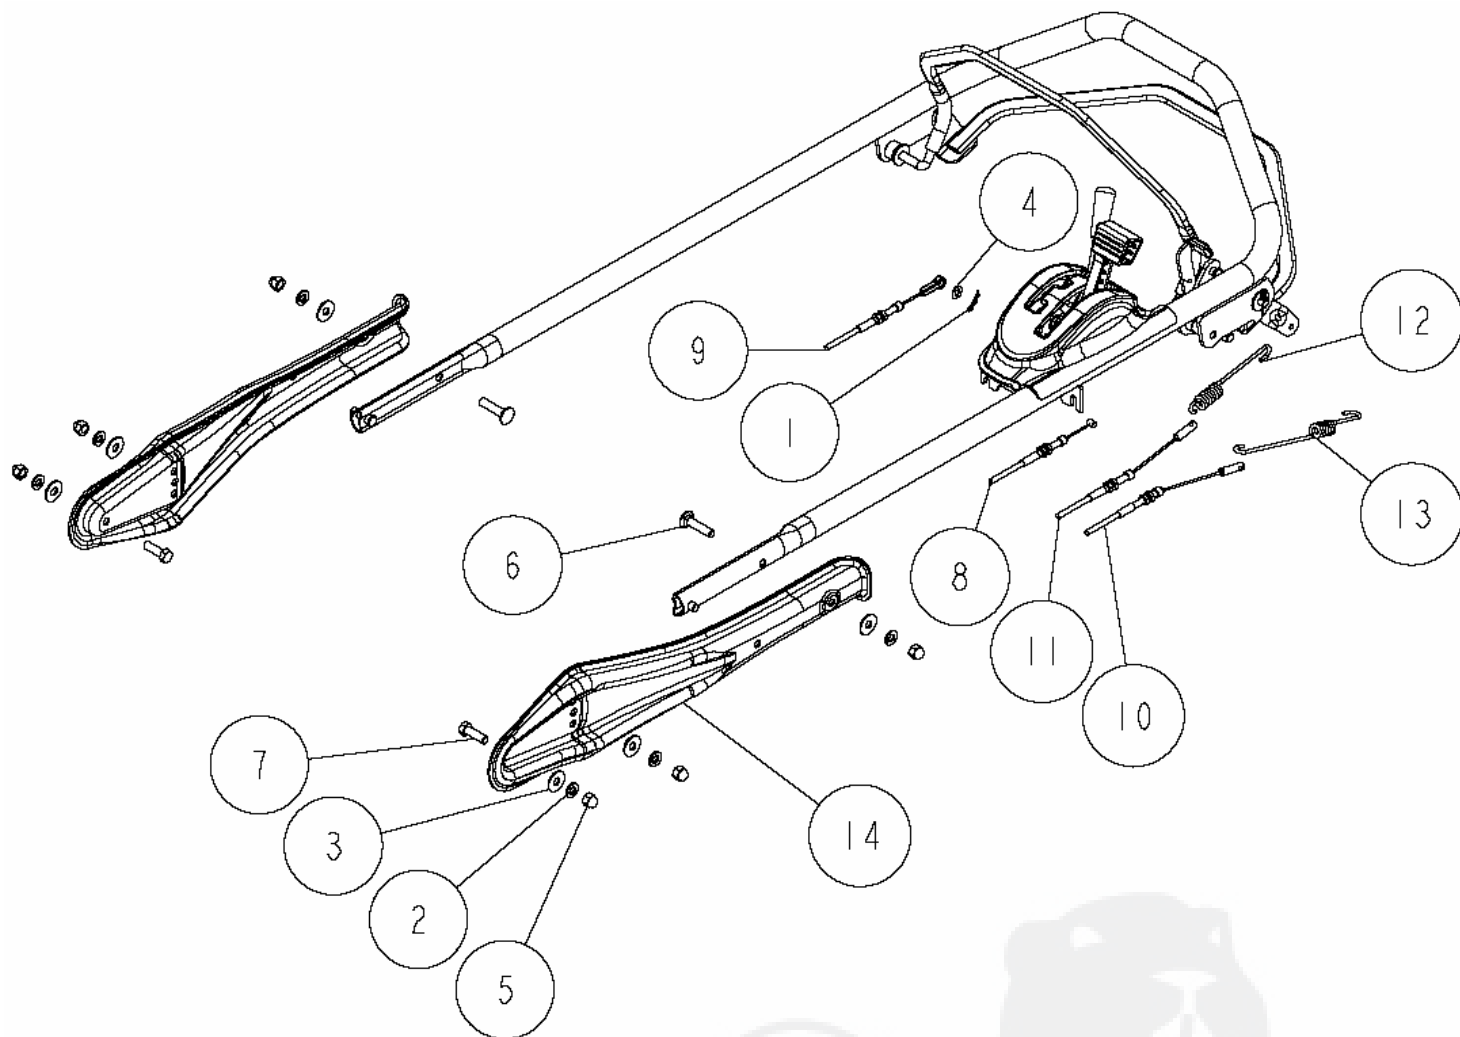

Ref.	Parts Number	Parts Name	Quantity	Remarks
1	89-2131-060002	Snap Pin 6	1	
2	89-1750-080003	Spring Washer 8	6	
3	89-1713-080003	Flat Washer 8 (large)	6	
4	89-1711-060002	Flat Washer 6	1	
5	89-1671-080043	Mini Cap Nut M8	6	
6	0268-75100	Handle Setting Bolt M8*35	2	
7	89-1213-080252	Mini Hexagonal Bolt (8T) M8*25	2	
8	0268-71400	Throttle Wire	1	
9	0268-71300	Driving Change Wire	1	
10	0268-71200	Driving Wire	1	
11	0268-71100	Blade Wire	1	
12	0268-70700	Blade Spring 110	1	
13	0268-70600	Driving Clutch Spring	1	
14	0268-10800	Handle Setting	2