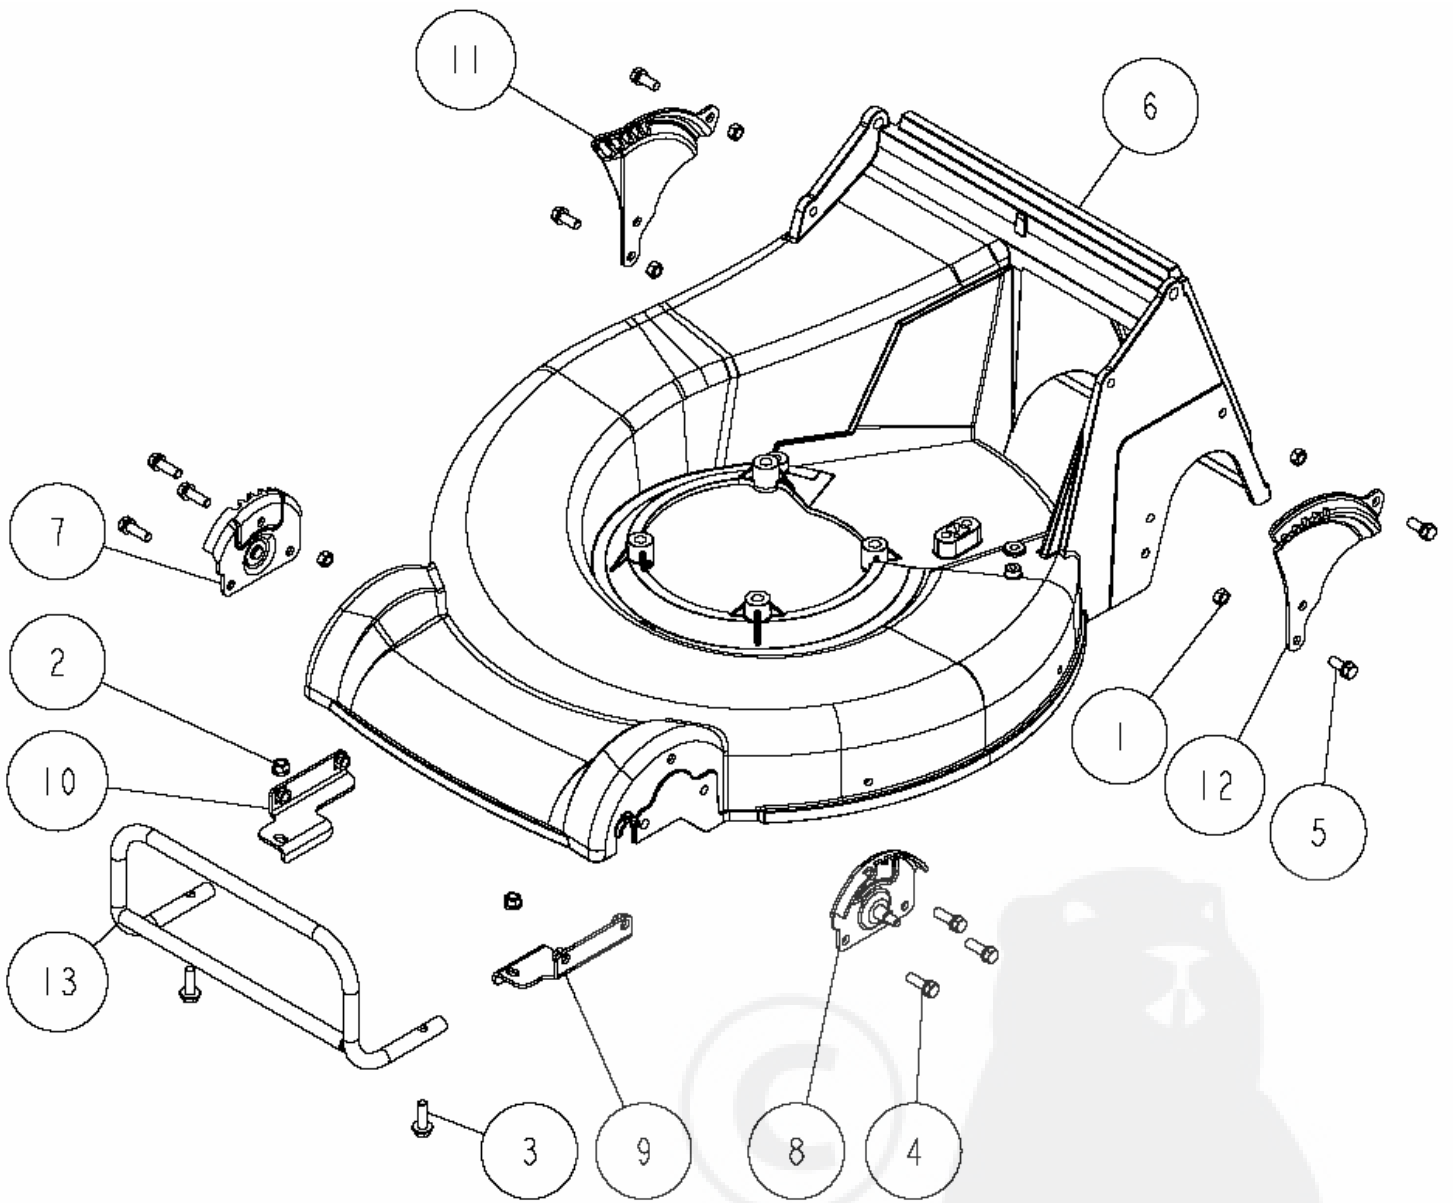

Ref.	Parts Number	Parts Name	Quantity	Remarks
1	89-1611-080043	Mini Hexagonal Nut M8	5	
2	89-1543-080002	Mini Hexagonal Nut (SW) M8	2	
3	89-1253-080252	Flange Mini Hexagonal Bolt (8T) M8*25	2	
4	89-1238-080252	Mini Hexagonal Bolt (SW) M8*25	4	
5	89-1238-080203	Mini Hexagonal Bolt (SW) M8*20	6	
6	0278-51110	Cover (Body) 537PRO	1	
7	0278-30800	Front Wheel Adjusting Plate (R)	1	
8	0278-30700	Front Wheel Adjusting Plate (L)	1	
9	0278-21300	Front Bumper Setting Plate (R)	1	
10	0278-21200	Front Bumper Setting Plate (L)	1	
11	0276-30400	Rear Wheel Adjusting Plate (R) 9inch	1	
12	0276-30300	Rear Wheel Adjusting Plate (L) 9inch	1