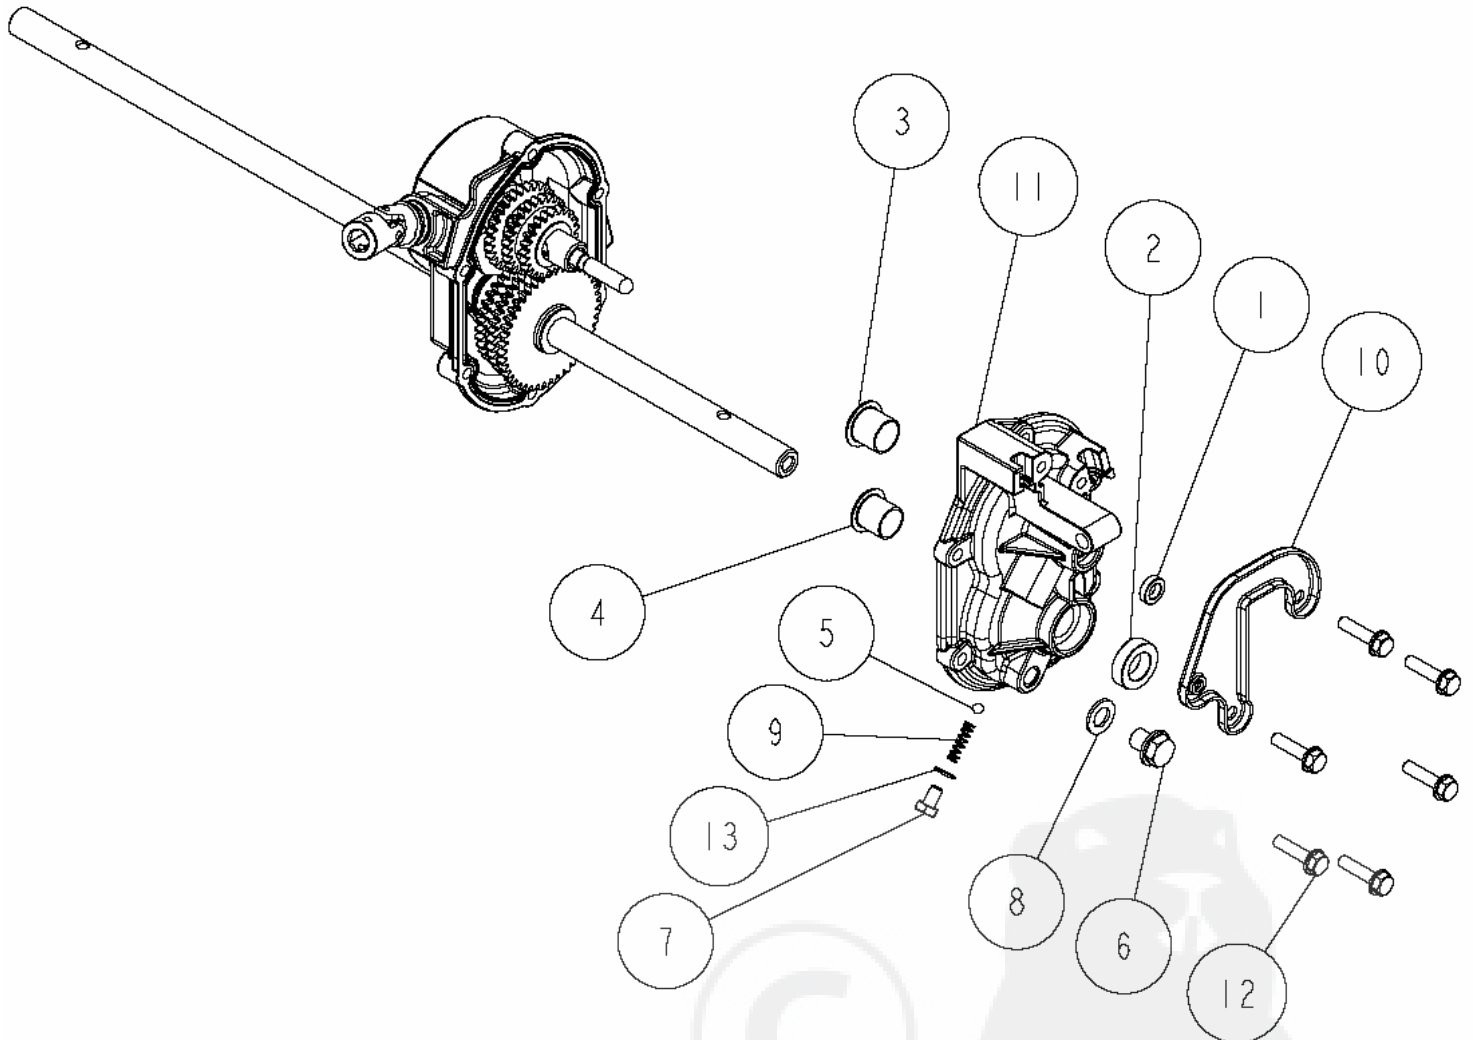

**OREC CO.,LTD**

*Update : February 2012*

Ref.	Parts Number	Parts Name	Quantity	Remarks
1	89-5131-081404	Oil Seal KE 8.14.4	1	
2	89-5121-152507	Oil Seal UE 15.25.7	1	
3	89-5121-102007	Oil Seal UE 10.20.7	1	
4	89-3512-010150	DBB Bush 10.15	1	
5	89-3511-015150	DU Bush 15.15.23F	1	
6	89-3511-012100	DU Bush 12.10.20F	1	
7	83-1210-352-00	Thrust Washer 10*22*1.0	1	
8	83-1020-355-00	Thrust Washer 12*24*1.0	1	
9	83-1020-351-00	Thrust Washer 10*18*1.0	1	
10	80-1020-515-00	Universal Joint NC-10-37C1	1	
11	80-1020-119-10	Clutch for Driving	1	
12	80-1020-113-10	Clutch Fork	1	
13	0278-00500	Bevel Gear 53-tooth	1	
14	0278-00400	Pinion Bevel	1	
15	0268-00300	Main Shaft (3 speed type)	1	
16	0268-00100	Gear Case (Inside) (3 speed type)	1	

Ref.	Parts Number	Parts Name	Quantity	Remarks
1	89-5131-081404	Oil Seal KE 8.14.4	1	
2	89-5121-152507	Oil Seal UE 15.25.7	1	
3	89-3511-016150	DU Bush 16.15.24F	1	
4	89-3511-015150	DU Bush 15.15.23F	1	
5	89-3410-050000	Steel Ball 5.0	1	
6	89-1254-100122	Flange Mini Hexagonal Bolt M10*12 P=1.2	1	
7	89-1111-060103	Hexagonal Bolt M6*10	1	
8	83-1020-349-00	Copper Packing 10.5*18*1.6	1	
9	0268-70400	Shift Spring	1	
10	0268-00700	Lock Arm Bracket C	1	
11	0268-00200	Gear Case (Outside) (3 speed type)	1	
12	0208-73800	Hexagon Tap Tight M6*25	6	
13	0013-70800	Copper Packing 6	1	