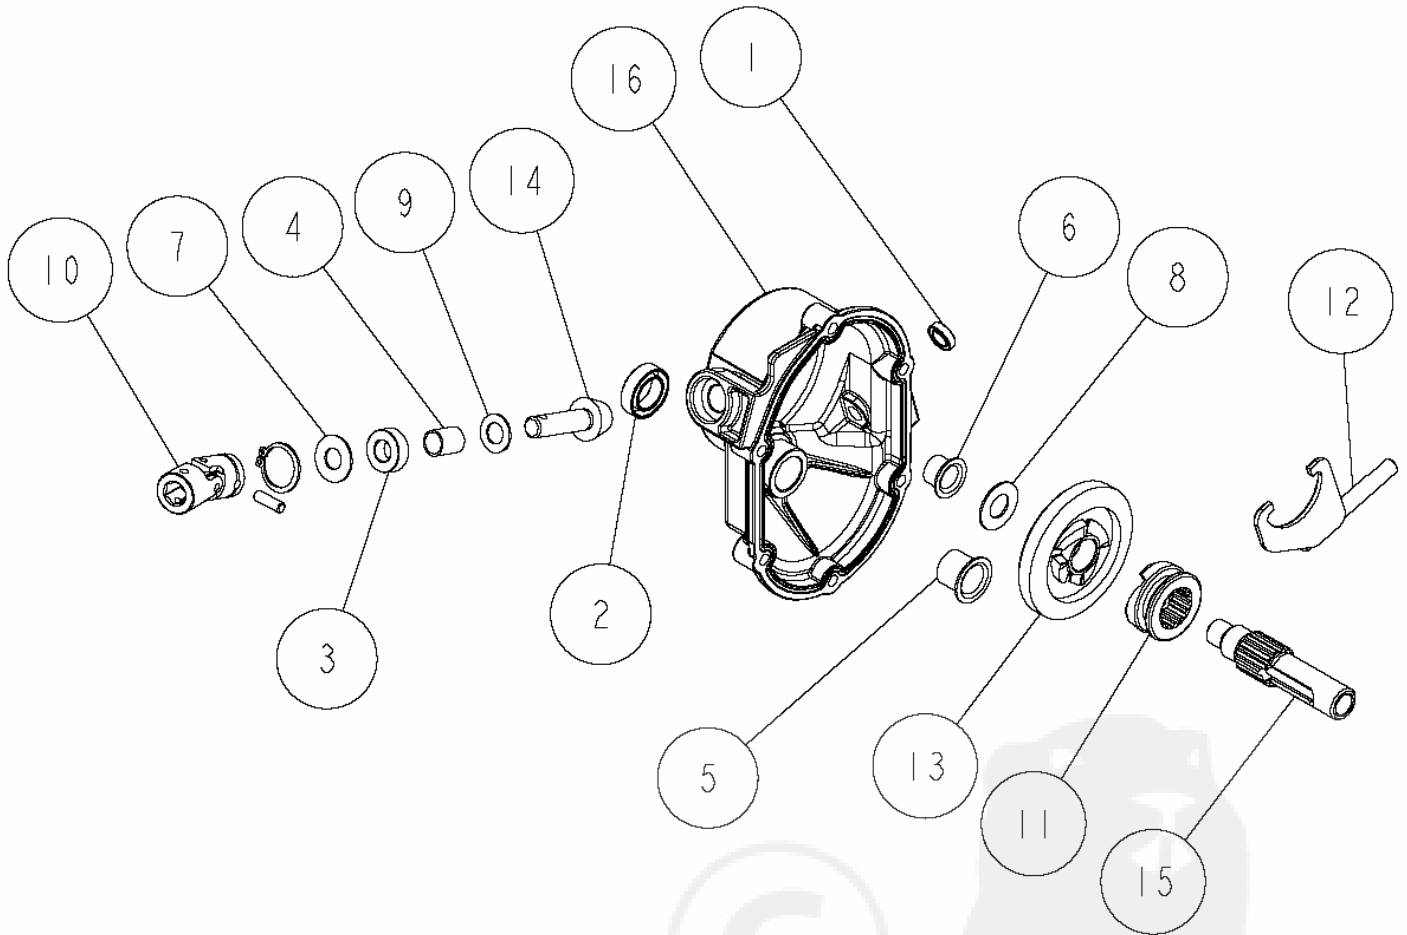

Ref.	Parts Number	Parts Name	Quantity	Remarks
1	89-5131-081404	Oil Seal KE 8.14.4	1	
2	89-5121-152507	Oil Seal UE 15.25.7	1	
3	89-5121-102007	Oil Seal UE 10.20.7	1	
4	89-3512-010150	DBB Bush 10.15	1	
5	89-3511-015150	DU Bush 15.15.23F	1	
6	89-3511-012100	DU Bush 12.10.20F	1	
7	83-1210-352-00	Thrust Washer 10*22*1.0	1	
8	83-1020-355-00	Thrust Washer 12*24*1.0	1	
9	83-1020-351-00	Thrust Washer 10*18*1.0	1	
10	80-1020-515-00	Universal Joint NC-10-37C1	1	
11	80-1020-119-10	Clutch for Driving	1	
12	80-1020-113-10	Clutch Fork	1	
13	0278-00500	Bevel Gear 53-tooth	1	
14	0278-00400	Pinion Bevel	1	
15	0268-00300	Main Shaft (3 speed type)	1	
16	0268-00100	Gear Case (Inside) (3 speed type)	1