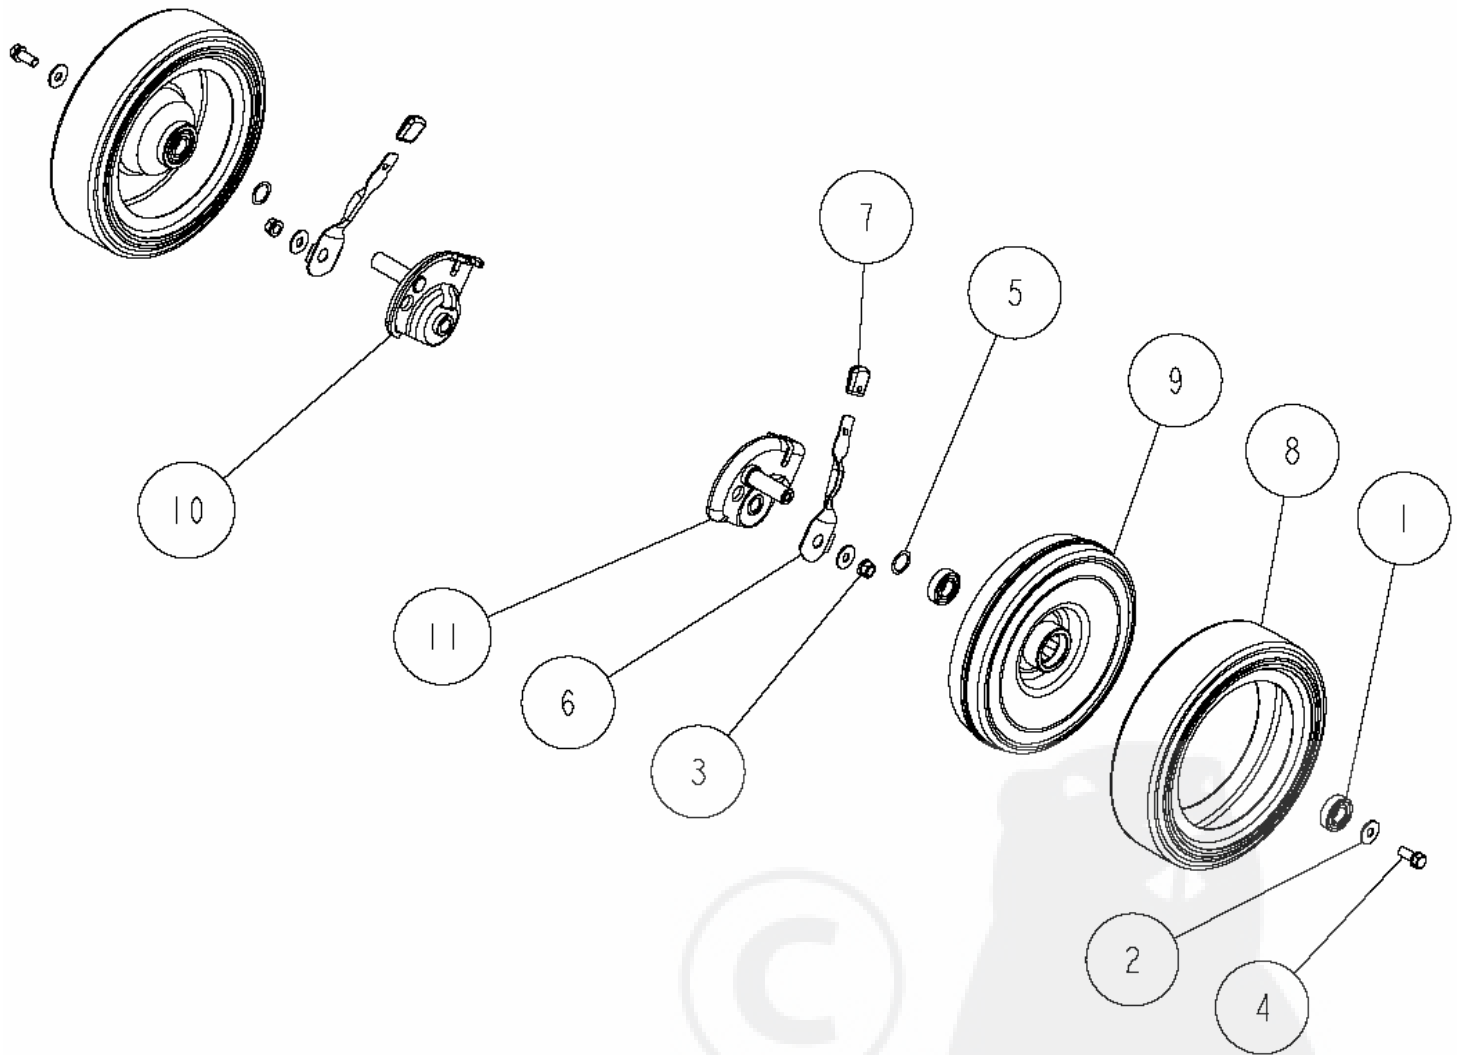

Ref.	Parts Number	Parts Name	Quantity	Remarks
1	89-3115-060024	Bearing 6002 2RS	4	
2	89-1713-080003	Flat Washer 8 (large)	4	
3	89-1543-080003	Mini Hexagonal Nut (SW) M8	2	
4	89-1238-080203	Mini Hexagonal Bolt (SW) M8*20	2	
5	83-1020-359-00	Wave Washer 16	2	
6	80-1022-424-00	Front Wheel Arm Stopper	2	
7	80-1020-426-10	Adjuster Grip	2	
8	0268-30800	8 inch Tire (M.R.E)	2	
9	0268-30600	Aluminum Front Wheel (M.R.E)	2	
10	0268-31200	Front Wheel Arm CMP (R) 537PRO	1	
11	0268-31100	Front Wheel Arm CMP (L) 537PRO	1	
1,8,9	0268-30100	Aluminum Front Wheel Assy (8 inch)	2