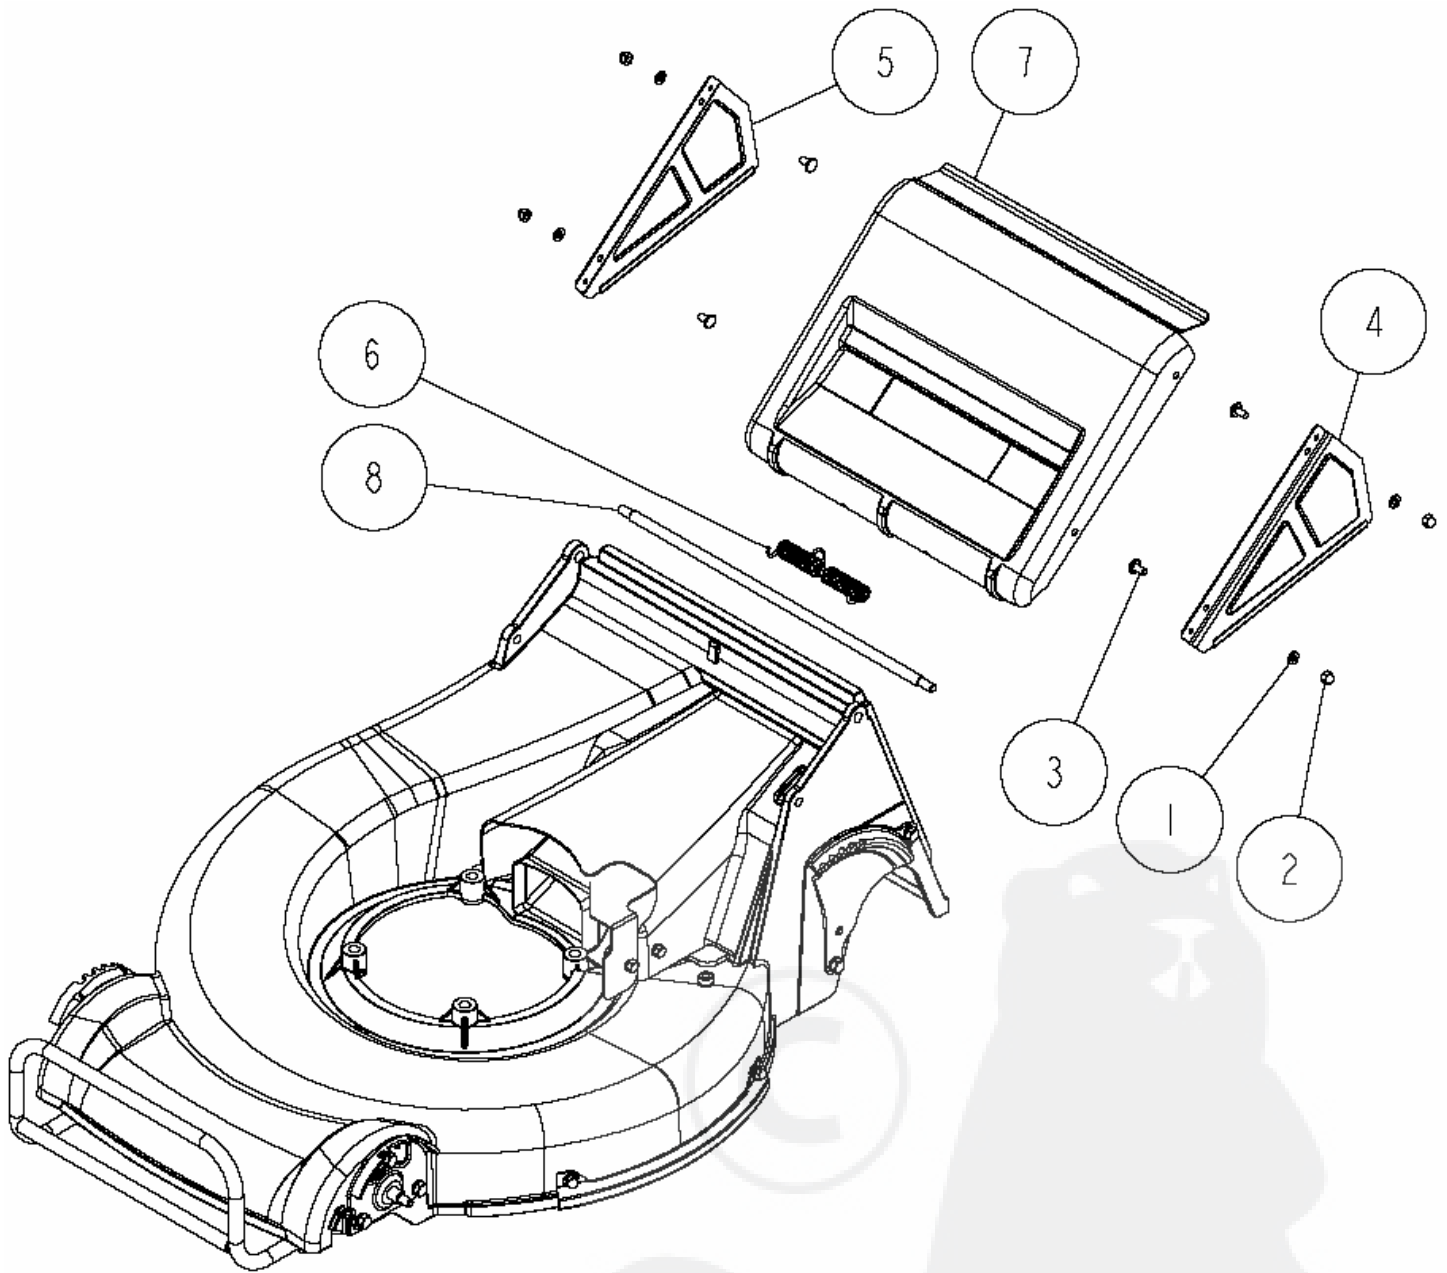

Ref.	Parts Number	Parts Name	Quantity	Remarks
1	89-1750-060003	Spring Washer 6	4	
2	89-1671-060043	Cap Nut M6	4	
3	89-1390-060123	Welded Bolt M6*12	4	
4	80-1020-755-20	Side Plate (Right)	1	
5	80-1020-754-20	Side Plate (Left)	1	
6	80-1020-753-00	Rear Cover Spring	1	
7	0278-50800	Rear Cover	1	
8	0278-20700	Rear Cover Shaft	1