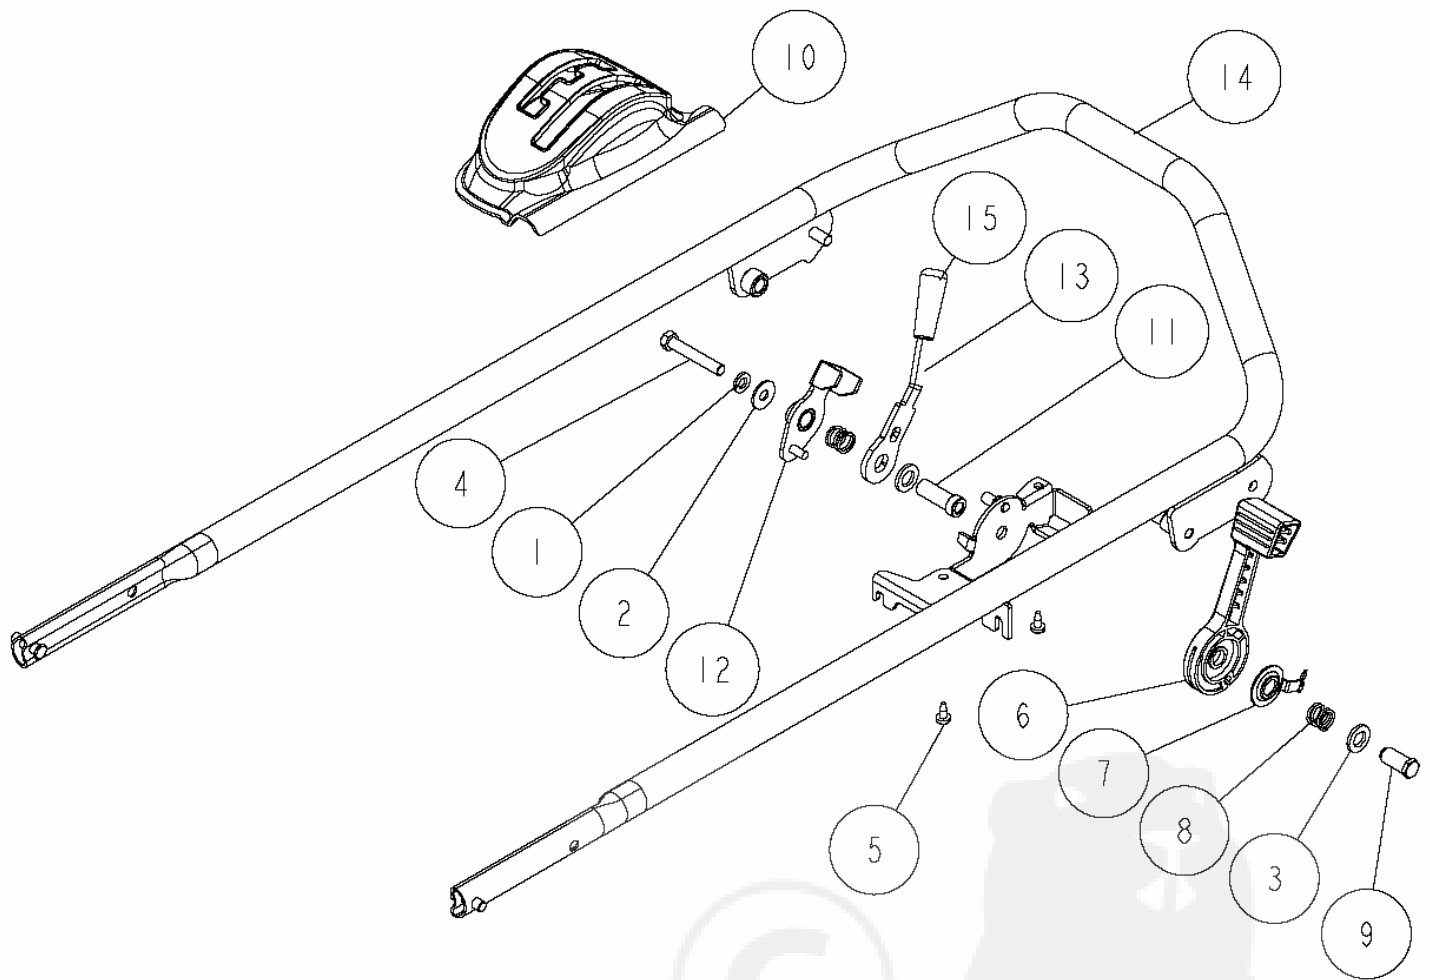

Ref.	Parts Number	Parts Name	Quantity	Remarks
1	89-1750-060003	Spring Washer 6	4	
2	89-1671-060043	Cap Nut M6	4	
3	89-1390-060123	Welded Bolt M6*12	4	
4	80-1020-755-20	Side Plate (Right)	1	
5	80-1020-754-20	Side Plate (Left)	1	
6	80-1020-753-00	Rear Cover Spring	1	
7	0278-50800	Rear Cover	1	
8	0278-20700	Rear Cover Shaft	1	

Ref.	Parts Number	Parts Name	Quantity	Remarks
1	89-3115-060024	Bearing 6002 2RS	4	
2	89-1713-080003	Flat Washer 8 (large)	4	
3	89-1543-080003	Mini Hexagonal Nut (SW) M8	2	
4	89-1238-080203	Mini Hexagonal Bolt (SW) M8*20	2	
5	83-1020-359-00	Wave Washer 16	2	
6	80-1022-424-00	Front Wheel Arm Stopper	2	
7	80-1020-426-10	Adjuster Grip	2	
8	0268-30800	8 inch Tire (M.R.E)	2	
9	0268-30600	Aluminum Front Wheel (M.R.E)	2	
10	0268-31200	Front Wheel Arm CMP (R) 537PRO	1	
11	0268-31100	Front Wheel Arm CMP (L) 537PRO	1	
1,8,9	0268-30100	Aluminum Front Wheel Assy (8 inch)	2	

Ref.	Parts Number	Parts Name	Quantity	Remarks
1	89-3115-060024	Bearing 6002 2RS	4	
2	89-2142-050250	Parallel Pin 5*25	2	
3	89-2131-080002	Snap Pin 8	1	
4	89-1713-080003	Flat Washer 8 (large)	2	
5	89-1238-080203	Mini Hexagonal Bolt (SW) M8*20	2	
6	80-1020-515-00	Universal Joint NC-10-37C1	1	
7	80-1020-459-00	Ratchet Assembly (Right)	1	
8	80-1020-458-00	Ratchet Assembly (Left)	1	
9	80-1020-433-00	Coned Disc Spring	2	
10	0278-50900	Lock Arm	1	
11	0278-00200	Drive Shaft 140L	1	
12	0268-30700	Aluminum Rear Wheel (M.R.E)	2	
13	0268-30800	8 inch Tire (M.R.E)	2	
14	0268-30500	Axle Clutch Guide	2	
1,12,13	0268-30200	Aluminum Rear Wheel Assy (8 inch)	2	