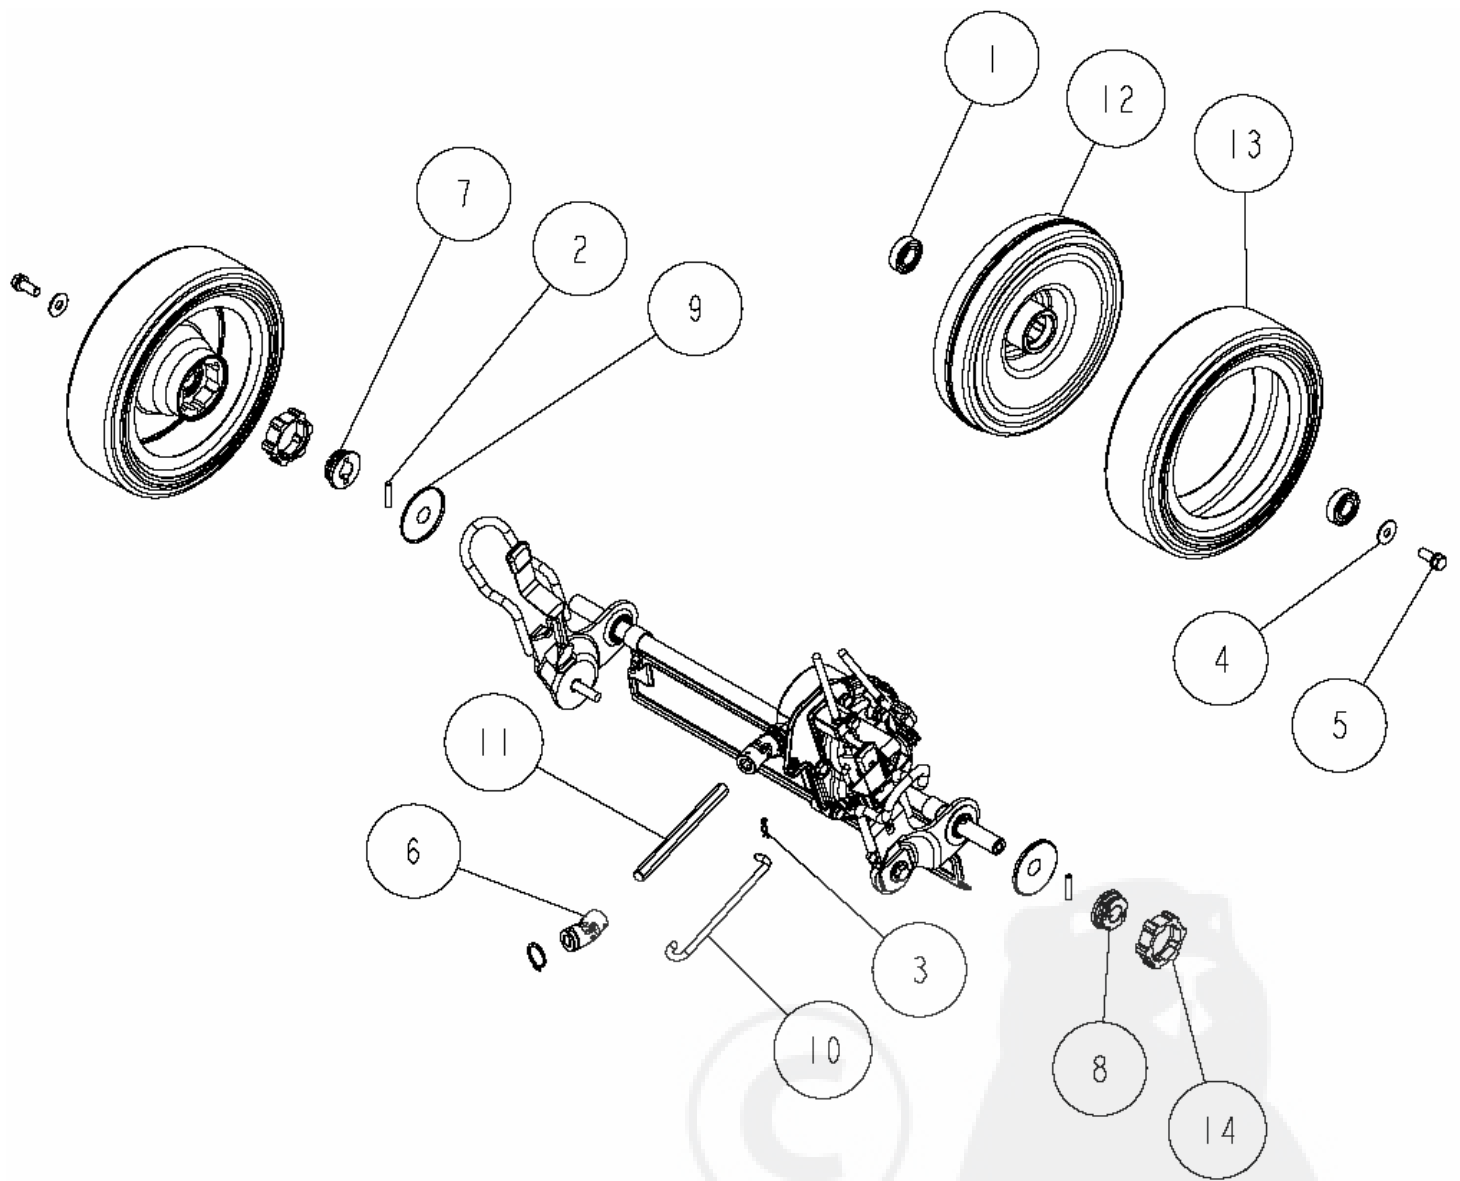

Ref.	Parts Number	Parts Name	Quantity	Remarks
1	89-1750-060003	Spring Washer 6	4	
2	89-1671-060043	Cap Nut M6	4	
3	89-1390-060123	Welded Bolt M6*12	4	
4	80-1020-755-20	Side Plate (Right)	1	
5	80-1020-754-20	Side Plate (Left)	1	
6	80-1020-753-00	Rear Cover Spring	1	
7	0278-50800	Rear Cover	1	
8	0278-20700	Rear Cover Shaft	1	

Ref.	Parts Number	Parts Name	Quantity	Remarks
1	89-3115-060024	Bearing 6002 2RS	4	
2	89-1713-080003	Flat Washer 8 (large)	4	
3	89-1543-080003	Mini Hexagonal Nut (SW) M8	2	
4	89-1238-080203	Mini Hexagonal Bolt (SW) M8*20	2	
5	83-1020-359-00	Wave Washer 16	2	
6	80-1022-424-00	Front Wheel Arm Stopper	2	
7	80-1020-426-10	Adjuster Grip	2	
8	0268-30800	8 inch Tire (M.R.E)	2	
9	0268-30600	Aluminum Front Wheel (M.R.E)	2	
10	0268-31200	Front Wheel Arm CMP (R) 537PRO	1	
11	0268-31100	Front Wheel Arm CMP (L) 537PRO	1	
1,8,9	0268-30100	Aluminum Front Wheel Assy (8 inch)	2	

Ref.	Parts Number	Parts Name	Quantity	Remarks
1	89-3115-060024	Bearing 6002 2RS	4	
2	89-2142-050250	Parallel Pin 5*25	2	
3	89-2131-080002	Snap Pin 8	1	
4	89-1713-080003	Flat Washer 8 (large)	2	
5	89-1238-080203	Mini Hexagonal Bolt (SW) M8*20	2	
6	80-1020-515-00	Universal Joint NC-10-37C1	1	
7	80-1020-459-00	Ratchet Assembly (Right)	1	
8	80-1020-458-00	Ratchet Assembly (Left)	1	
9	80-1020-433-00	Coned Disc Spring	2	
10	0278-50900	Lock Arm	1	
11	0278-00200	Drive Shaft 140L	1	
12	0268-30700	Aluminum Rear Wheel (M.R.E)	2	
13	0268-30800	8 inch Tire (M.R.E)	2	
14	0268-30500	Axle Clutch Guide	2	
1,12,13	0268-30200	Aluminum Rear Wheel Assy (8 inch)	2	