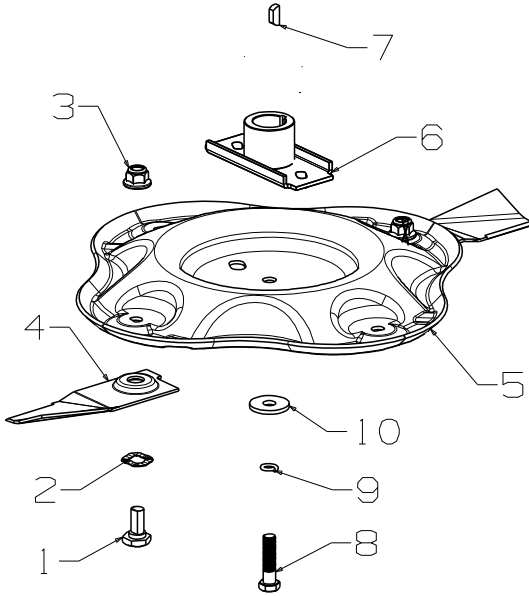

Gearbox

Item	Part No	Description	Qty	Item	Part No	Description	Qty
1	567356	Gear Box, Single SP Synchro 21"	1	10	571009	Belt-V HC VEXTRA XPZ 925 Gates	1
2	581092	Pawl, Pinion 950 SP	2	12	573876	Pulley- Eng, 25Bx65Dx28.5H SP	1
3	503759	Circlip, 12 EXT DIN 471	4	11	503386	Screw, Grb M8x8	1
4	501213	Bearing, 12x32x10 6201 2RS	2	13	503363	Key, Woodruff 5/8x3/16x1/4	1
5	581093	Cap, Pinion 950 SP Plastic	2	14	564036	Bracket Mount, Syncro	1
6	569178	Pinion- LH, 12 Teeth	1	15	501600	Screw, Set M6 x 20	1
7	569179	Pinion- RH, 12 Teeth	1	16	501703	Washer, Flat 6x14x1.2	1
8	503102	Washer, Flat 12x20x0.4	2	17	503973	Nut M6 Hex Nyloc Flange	1
9	583563	Sleeve, Rear Axle MSV SP	1	18	569552	Spacer Pulley, Eng	2
				19	567417	Spring Belt tensioning	1

When ordering PLEASE QUOTE PART NUMBER & Description, NOT Illustration No.
Determine right or left hand side from standing in operating position (standing at handle)

540mm Blade Assembly

Item	Part No	Description	Qty
	779749	Blade-Quick Cut, (2per) <i>(incl items 1,2,3 and 4)</i>	1
1	581707	Bolt-Pivot	2
2	580693	Washer, Wavy 13.4 x 24.2	2
3	503672	Nut, Flange Nyloc M10	2
4	579749	Blade, Quick Cut - 540mm	2
5	583314	Carrier, Blade Quick Cut	1
6	031640	Driver Assy-Blade - 25mm ZP	1
7	503363	Key, Woodruff - 5/8" x 5/32" x 1/4"	1
8	503543	Bolt, Hex NF 3/8x1.5 NYG8	1
9	500204	Washer, Spring 3/8"	1
10	503855	Washer, Flat 9.75 x 30 x 4.0	1

Catcher Assembly Aero 773767

Item	Part No	Description	Qty
1	573373	Catcher, Top 21"	1
2	573370	Catcher, Top Insert	1
3	573762	Catcher, Bottom 21"	1
4	573841	Catcher, Frame 21"	1
5	503834	Screw, S/T M4x10	2
6	501024	Washer- Spg 4	2
7	503593	Washer, Flat 4 x 8 x 1.0	2
8	503875	Nut, M4 Hex Nyloc	2
9	501023	Screw, Set M4x20	2