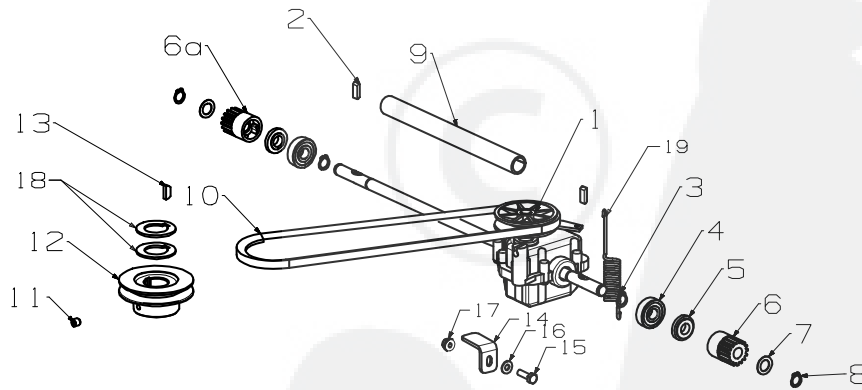

Bold Text = Assemblies
Bulleted Text = Items included in Assemblies

When ordering PLEASE QUOTE PART NUMBER & Description, NOT Illustration No.
Determine right or left hand side from standing in operating position (standing at handle)

Gearbox

Item	Part No	Description	Qty	Item	Part No	Description	Qty
1	567356	Gear Box, Single SP Synchro 21"	1	10	571009	Belt-V HC VEXTRA XPZ 925 Gates	1
2	581092	Pawl, Pinion 950 SP	2	12	573876	Pulley- Eng, 25Bx65Dx28.5H SP	1
3	503759	Circlip, 12 EXT DIN 471	4	11	503386	Screw, Grb M8x8	1
4	501213	Bearing, 12x32x10 6201 2RS	2	13	503363	Key, Woodruff 5/8x3/16x1/4	1
5	581093	Cap, Pinion 950 SP Plastic	2	14	564036	Bracket Mount, Syncro	1
6	569178	Pinion- LH, 12 Teeth	1	15	501600	Screw, Set M6 x 20	1
7	569179	Pinion- RH, 12 Teeth	1	16	501703	Washer, Flat 6x14x1.2	1
8	503102	Washer, Flat 12x20x0.4	2	17	503973	Nut M6 Hex Nyloc Flange	1
9	583563	Sleeve, Rear Axle MSV SP	1	18	569552	Spacer Pulley, Eng	2
				19	567417	Spring Belt tensioning	1

When ordering PLEASE QUOTE PART NUMBER & Description, NOT Illustration No.
Determine right or left hand side from standing in operating position (standing at handle)

540mm Blade Assembly

Item	Part No	Description	Qty
	779749	Blade-Quick Cut, (2per) <i>(incl items 1,2,3 and 4)</i>	1
1	581707	Bolt-Pivot	2
2	580693	Washer, Wavy 13.4 x 24.2	2
3	503672	Nut, Flange Nyloc M10	2
4	579749	Blade, Quick Cut - 540mm	2
5	583314	Carrier, Blade Quick Cut	1
6	031640	Driver Assy-Blade - 25mm ZP	1
7	503363	Key, Woodruff - 5/8" x 5/32" x 1/4"	1
8	503543	Bolt, Hex NF 3/8x1.5 NYG8	1
9	500204	Washer, Spring 3/8"	1
10	503855	Washer, Flat 9.75 x 30 x 4.0	1

Catcher Assembly Aero 773767

Item	Part No	Description	Qty
1	573373	Catcher, Top 21"	1
2	573370	Catcher, Top Insert	1
3	573762	Catcher, Bottom 21"	1
4	573841	Catcher, Frame 21"	1
5	503834	Screw, S/T M4x10	2
6	501024	Washer- Spg 4	2
7	503593	Washer, Flat 4 x 8 x 1.0	2
8	503875	Nut, M4 Hex Nyloc	2
9	501023	Screw, Set M4x20	2