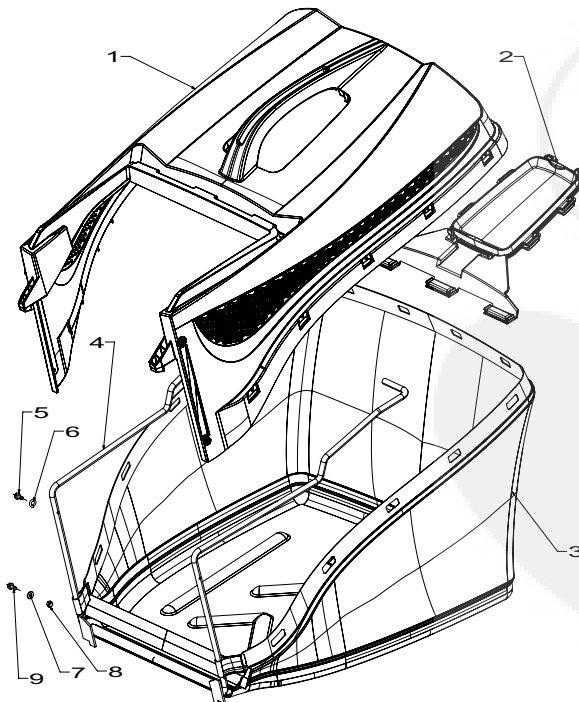

Gearbox

Item	Part No	Description	Qty	Item	Part No	Description	Qty
1	567356	Gear Box, Single SP Synchro 21"	1	10	571009	Belt-V HC VEXTRA XPZ 925 Gates	1
2	581092	Pawl, Pinion 950 SP	2	12	573876	Pulley- Eng, 25Bx65Dx28.5H SP	1
3	503759	Circlip, 12 EXT DIN 471	4	11	503386	Screw, Grb M8x8	1
4	501213	Bearing, 12x32x10 6201 2RS	2	13	503363	Key, Woodruff 5/8x3/16x1/4	1
5	581093	Cap, Pinion 950 SP Plastic	2	14	564036	Bracket Mount, Syncro	1
6	569178	Pinion- LH, 12 Teeth	1	15	501600	Screw, Set M6 x 20	1
7	569179	Pinion- RH, 12 Teeth	1	16	501703	Washer, Flat 6x14x1.2	1
8	503102	Washer, Flat 12x20x0.4	2	17	503973	Nut M6 Hex Nyloc Flange	1
9	583563	Sleeve, Rear Axle MSV SP	1	18	569552	Spacer Pulley, Eng	2
				19	567417	Spring Belt tensioning	1

When ordering PLEASE QUOTE PART NUMBER & Description, NOT Illustration No.
Determine right or left hand side from standing in operating position (standing at handle)

540mm Blade Assembly

Item	Part No	Description	Qty
	779749	Blade-Quick Cut, (2per) <i>(incl items 1,2,3 and 4)</i>	1
1	581707	Bolt-Pivot	2
2	580693	Washer, Wavy 13.4 x 24.2	2
3	503672	Nut, Flange Nyloc M10	2
4	579749	Blade, Quick Cut - 540mm	2
5	583314	Carrier, Blade Quick Cut	1
6	031640	Driver Assy-Blade - 25mm ZP	1
7	503363	Key, Woodruff - 5/8" x 5/32" x 1/4"	1
8	503543	Bolt, Hex NF 3/8x1.5 NYG8	1
9	500204	Washer, Spring 3/8"	1
10	503855	Washer, Flat 9.75 x 30 x 4.0	1

Catcher Assembly Aero 773767

Item	Part No	Description	Qty
1	573373	Catcher, Top 21"	1
2	573370	Catcher, Top Insert	1
3	573762	Catcher, Bottom 21"	1
4	573841	Catcher, Frame 21"	1
5	503834	Screw, S/T M4x10	2
6	501024	Washer- Spg 4	2
7	503593	Washer, Flat 4 x 8 x 1.0	2
8	503875	Nut, M4 Hex Nyloc	2
9	501023	Screw, Set M4x20	2