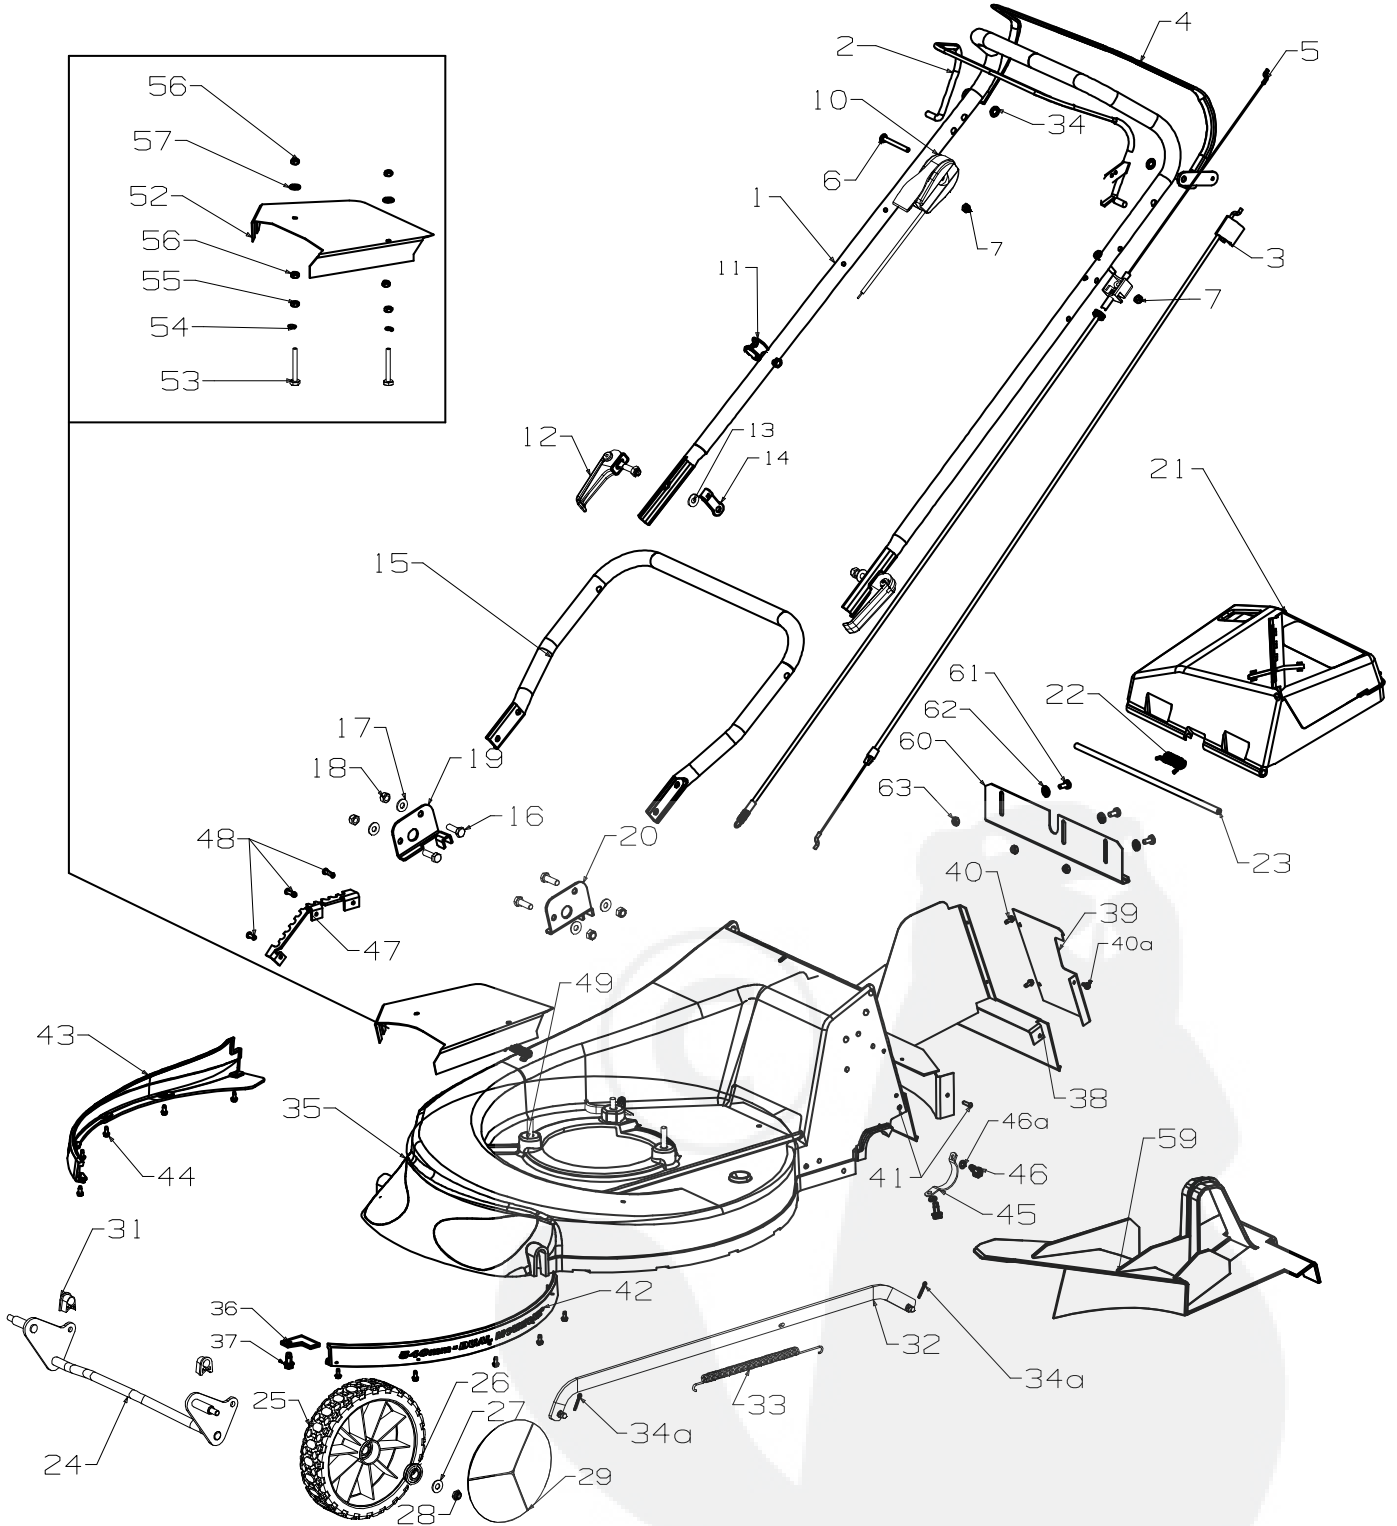

MORRISON®

EUROPEAN ROTARY MOWERS

SERIES 21 - OPC

	<u>Part number</u>	<u>Model</u>	<u>Engine</u>
MORRISON	478994	800AL SP Combo	B & S Series 675

Month and Year of First Manufacture - Dec 2013
SERIAL NUMBER FROM -

Powered by:
800AL SP COMBO : B & S Series 675

MORRISON®

Issue A.1
Dec 2013 BH
REF # 778994S

When ordering PLEASE QUOTE PART NUMBER & Description, NOT Illustration No.
Determine right or left hand side from standing in operating position (standing at handle)

When ordering PLEASE QUOTE PART NUMBER & Description, NOT Illustration No.
Determine right or left hand side from standing in operating position (standing at handle)

540mm Blade Assembly

Item	Part No	Description	Qty
	779749	Blade-Quick Cut, (2per) <i>(incl items 1,2,3 and 4)</i>	1
1	581707	Bolt-Pivot	2
2	580693	Washer, Wavy 13.4 x 24.2	2
3	503672	Nut, Flange Nyloc M10	2
4	579749	Blade, Quick Cut - 540mm	2
5	583314	Carrier, Blade Quick Cut	1
6	031640	Driver Assy-Blade - 25mm ZP	1
7	503363	Key, Woodruff - 5/8" x 5/32" x 1/4"	1
8	503543	Bolt, Hex NF 3/8x1.5 NYG8	1
9	500204	Washer, Spring 3/8"	1
10	503855	Washer, Flat 9.75 x 30 x 4.0	1

Catcher Assembly Aero 773767

Item	Part No	Description	Qty
1	573373	Catcher, Top 21"	1
2	573370	Catcher, Top Insert	1
3	573762	Catcher, Bottom 21"	1
4	573841	Catcher, Frame 21"	1
5	503834	Screw, S/T M4x10	2
6	501024	Washer- Spg 4	2
7	503593	Washer, Flat 4 x 8 x 1.0	2
8	503875	Nut, M4 Hex Nyloc	2
9	501023	Screw, Set M4x20	2