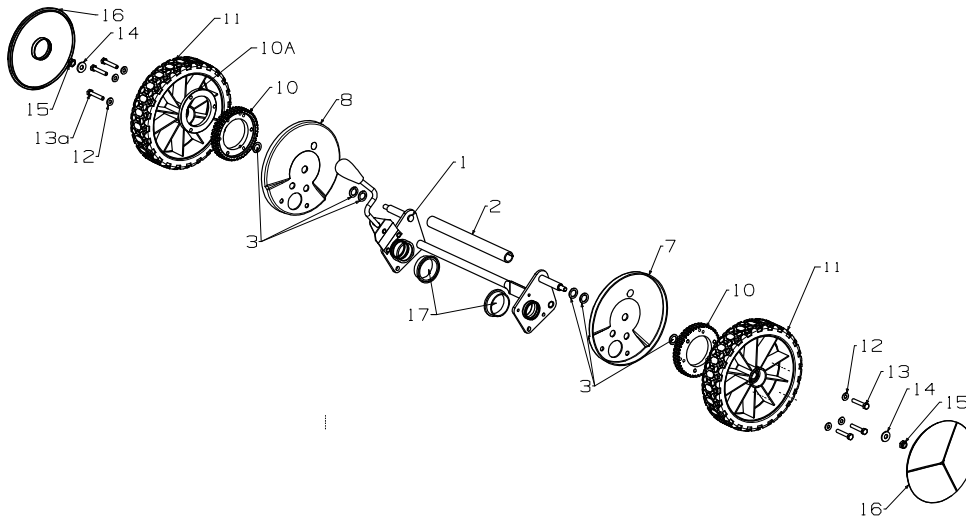

Powered by:
800AL SP COMBO : B & S Series 675

MORRISON®

Issue A.1
Dec 2013 BH
REF # 778994S

Rear Axle

1	779744	Axle Assy, Rear Compl 21" SP	1	12	501703	Washer, Flat 6x14x1.2	6
2	583563	Sleeve, Rear Axle MSV SP	1	13	501815	Screw, Set M6x35	3
3	503301	Washer FLT 1/2x3/4x18G	6	13a	503794	Screw, Set M6x40HT4.6	3
7	579427	Dust, Cover LH	1	14	501606	Washer, Flat 8x19x1.6	2
8	579426	Dust, Cover RH	1	15	503831	Nut, M8 Nyloc 6 Thck	2
10	569180	Gear, Driving- 45 Teeth	2	16	580794	Hub Cap, 220mm DIA	2
10a	569479	Spacer Gear Driving	1	17	580091	Bush Pivot Rear Axle	2
11	580792	Wheel Assy- 220mm BB MK6	2