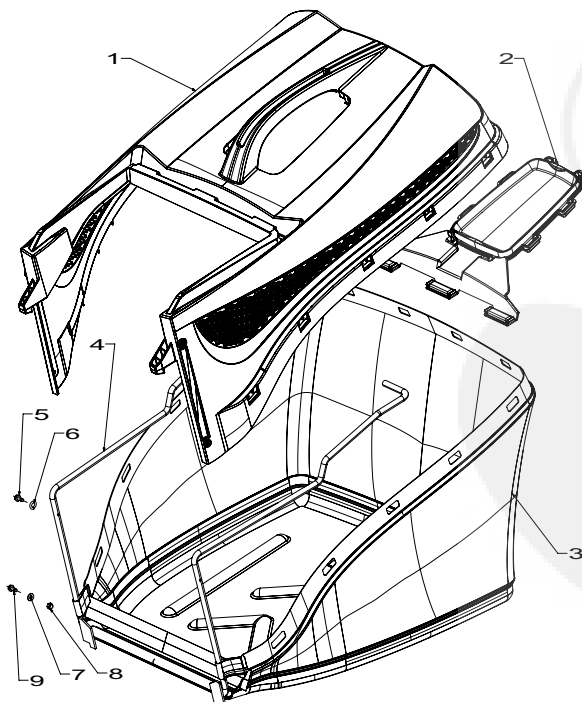

When ordering PLEASE QUOTE PART NUMBER & Description, NOT Illustration No.
Determine right or left hand side from standing in operating position (standing at handle)

540mm Blade Assembly

Item	Part No	Description	Qty
1	581707	Bolt-Pivot	2
2	580693	Washer, Wavy 13.4 x 24.2	2
3	503672	Nut, Flange Nyloc M10	2
4	579749	Blade, - 540mm	2
5	583314	Disc Blade Contoured	1
6	031640	Driver Assy-Blade - 25mm ZP	1
7	503363	Key, Woodruff - 5/8" x 3/16" x 1/4"	1
8	581610	Bolt, Hex NF 3/8x1.5 NYG8	1
9	500204	Washer, Spring 3/8"	1
10	503855	Washer, Flat 9.75 x 30 x 4.0	1

Also Available in Blade Pack;

767158 Blade Swing Back,540(2per)MOR 1

Catcher Assembly Aero 773767

Item	Part No	Description	Qty
1	573373	Catcher, Top 21"	1
2	573370	Catcher, Top Insert	1
3	573762	Catcher, Bottom 21"	1
4	573841	Catcher, Frame 21"	1
5	503834	Screw, S/T M4x10	2
6	501024	Washer- Spg 4	2
7	503593	Washer, Flat 4 x 8 x 1.0	2
8	503875	Nut, M4 Hex Nyloc	2
9	501023	Screw, Set M4x20	2