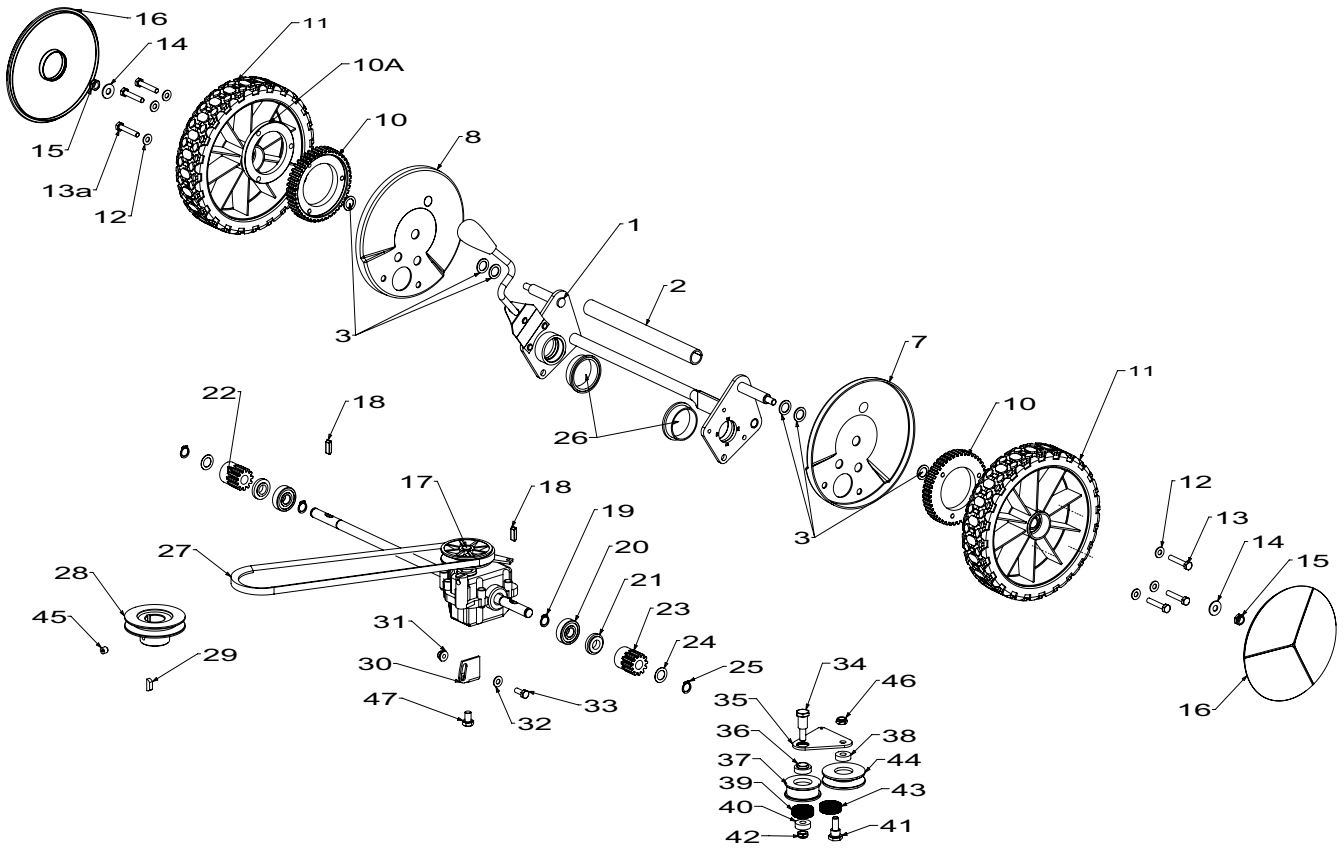

Powered by:
800AL SPV COMBO : B & S Series 675

MORRISON

Issue B
Sept 2011 BH
REF # 769998S

Item No	Part No	Description	Qty	Item No	Part No	Description	Qty
1	779744	Axle Assy, Rear Compl 21" SP	1	28	573554	Pulley- Engine, 25Bx68Dx28.5H	1
2	583563	Sleeve, Rear Axle MSV SP	1	29	503363	Key, Woodruff 5/8"x3/16"x1/4"	1
3	503301	Washer FLT 1/2x3/4x18G	6	30	573394	Mount, Gearbox 21" SPV	1
7	579427	Dust, Cover LH	1	31	503973	Nut, M6 Nyloc 6 Thck	1
8	579426	Dust, Cover RH	1	32	501703	Washer, Flat 6x14x1.2	1
10	569180	Gear, Driving- 45 Teeth	2	33	501702	Screw, Set M6x16 Hex	1
10a	569479	Spacer Gear Driving	1	34	569340	Stud Idler Pulley, M8x40	1
11	580792	Wheel Assy- 220mm BB MK6	2	35	569155	Plate Carrier 19/21 SPV ALI	1
12	501703	Washer, Flat 6x14x1.2	6	36	569351	Spacer, Bottom SPV 20x12.1x9	2
13	501815	Screw, Set M6x35	6	37	573382	Pulley, Flat Idler 19" SPV	1
13a	503794	Screw,Set M6x40HT4.6	1	38	569135	Spacer Plate, SPV 20x8.2x6.0	1
14	501606	Washer, Flat 8x19x1.6	2	39	503901	BRG,Ball 12x28x8	1
15	503831	Nut, M8 Nyloc 6 Thck	2	40	569352	Spacer Bottom SPV 20x8.2x6.5	1
16	580794	Hub Cap, 220mm DIA	2	41	569322	Stud Idler Pulley	1
17	573092	Gear Box, Variable Speed 540	1	42	503831	Nut M8 Hex Nyloc	1
18	581092	Pawl, Pinion 950 SP	2	43	503901	Bearing, 12x28x8 6001 2RSH	1
19	503759	Circlip, 12 EXT DIN 471	2	44	573383	Pulley, Vee Idler SPV	1
20	501213	Bearing, 12x32x10 6201 2RS	2	45	503386	Screw, GRB M8x8	1
21	581093	Cap, Pinion 950 SP Plastic	2	46	503831	Nut M8 Hex Nyloc	1
22	569179	Pinion, RH 12 Teeth	1	47	503955	Screw Set M10 x 12	1
23	569178	Pinion, LH 12 Teeth	1				
24	503102	Washer, Flat 12x20x0.4	2				
25	503759	Circlip, 12 EXT DIN 471	2				
26	580091	Bush- Pivot, Rear Axle	2				
27	573779	Belt- V NO.6738 3L-965	1				

When ordering PLEASE QUOTE PART NUMBER & Description, NOT Illustration No.
Determine right or left hand side from standing in operating position (standing at handle)