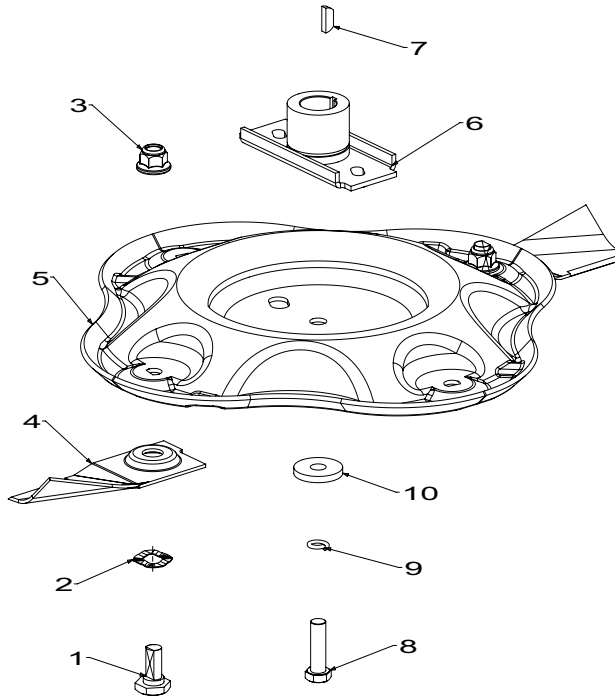

When ordering PLEASE QUOTE PART NUMBER & Description, NOT Illustration No.
Determine right or left hand side from standing in operating position (standing at handle)

540mm Blade Assembly

Item	Part No	Description	Qty
1	581707	Bolt-Pivot	2
2	580693	Washer, Wavy 13.4 x 24.2	2
3	503672	Nut, Flange Nyloc M10	2
4	579749	Blade, - 540mm	2
5	583314	Disc Blade Contoured	1
6	031640	Driver Assy-Blade - 25mm ZP	1
7	503363	Key, Woodruff - 5/8" x 3/16" x 1/4"	1
8	581610	Bolt, Hex NF 3/8x1.5 NYG8	1
9	500204	Washer, Spring 3/8"	1
10	503855	Washer, Flat 9.75 x 30 x 4.0	1

Also Available in Blade Pack;

767158 Blade Swing Back,540(2per)MOR 1

Catcher Assembly Aero 773767

Item	Part No	Description	Qty
1	573373	Catcher, Top 21"	1
2	573370	Catcher, Top Insert	1
3	573762	Catcher, Bottom 21"	1
4	573841	Catcher, Frame 21"	1
5	503834	Screw, S/T M4x10	2
6	501024	Washer- Spg 4	2
7	503593	Washer, Flat 4 x 8 x 1.0	2
8	503875	Nut, M4 Hex Nyloc	2
9	501023	Screw, Set M4x20	2