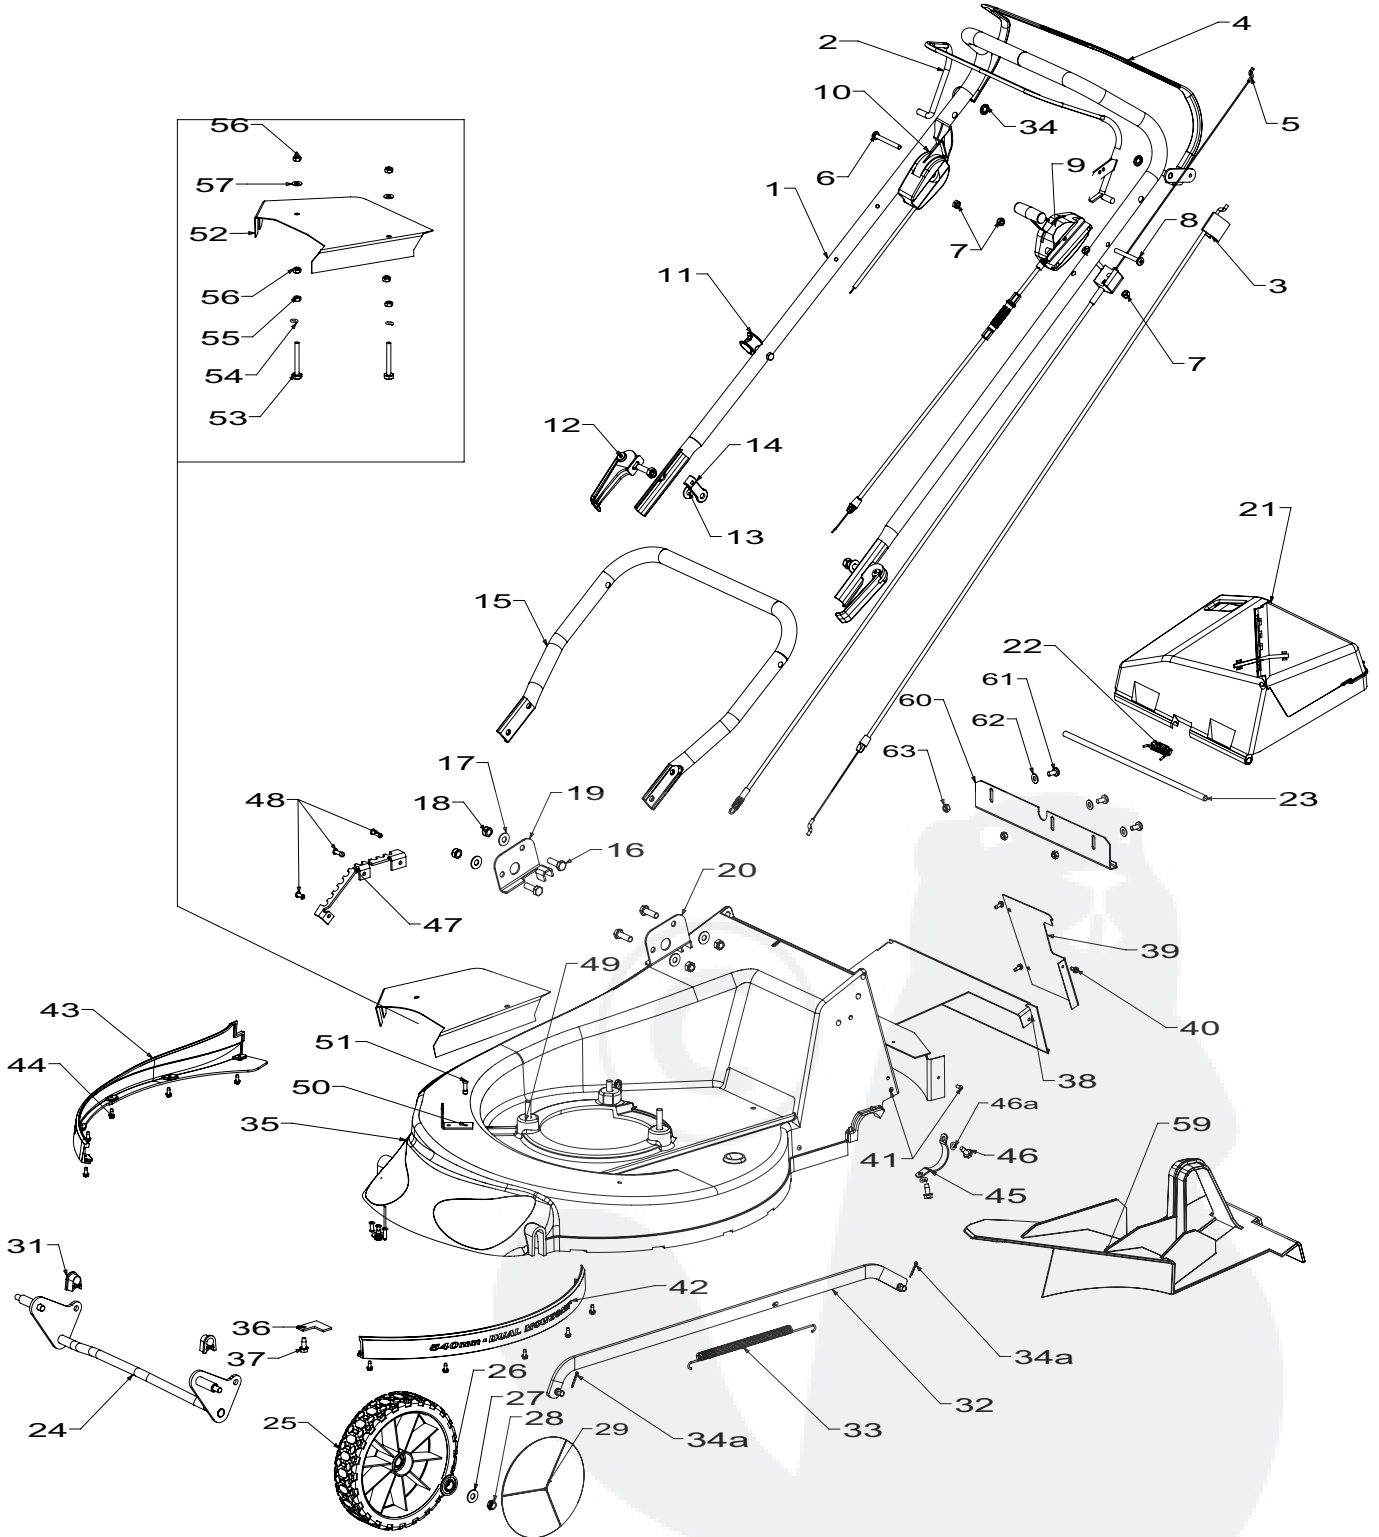

Powered by:
800AL SPV COMBO : B & S Series 675

MORRISON

Issue B
Sept 2011 BH
REF # 76998S

When ordering PLEASE QUOTE PART NUMBER & Description, NOT Illustration No.
Determine right or left hand side from standing in operating position (standing at handle)

Powered by:
800AL SPV COMBO : B & S Series 675

MORRISON

Issue B
Sept 2011 BH
REF # 769998S

Item No	Part No	Description	Qty	Item No	Part No	Description	Qty
1	981265	Handle & Sleeve Assy, Upt OPC	1	37	501599	Screw, S/T 1/4x5/8xHex	2
2	981740	Bail Arm Assy, OPC Flatnd	1	38	971056	Tunnel Assy, 21"	1
3	583395	Cable- Engine, OPC	1	39	573564	Tunnel- GBox Cover 21" Ali	1
4	982161	Bail Arm Assy, SP	1	40	503630	Screw, S/T 10 x .4 Typ B	3
5	582235	Cable- Clutch, Thumb Wheel	1	41	503201	Rivet- Pop 4x7.9	5
6	503604	Screw, Pan M6x45	2	42	579742	Skirt- Side, LH 540	1
7	501764	Nut, M6 Nylocx 6 Thck	3	43	579741	Skirt- Side, RH 540	1
8	503508	Screw, Pan M6x55	1	44	503834	Screw, S/T M4x10	10
9	773660	Control- Speed 8 SPV	1	45	980586	Retainer, Axle Rear	2
10	583458	Control- Throttle, Wescon	1	46	501599	Screw, S/T 1/4x5/8xHex	4
11	703856	Comfort Start Kit	1	46a	500201	Washer, Spg 8	2
12	980456	Cam Lock Assy	2	47	573582	Quadrant, Height Selector 21"	1
13	501606	Washer, Flat 8x19x1.6	2	48	503200	Rivet- Pop 4.8x9.0	3
14	581527	Retainer- Clutch Cable	1	49	580453	Screw, S/T 3/8x1 - 1/8 UNC Triblk	3
		__==__		50	573387	Bracket- Cable, SPV 19/21" Ali	1
15	973125	Handle- Lower, "U" 19" Wide	1	51	503318	Rivet- Pop 4.8x13	2
16	501598	Screw, Set M8x25	4	52	969691	Cover- Belt, SPV 21" RED	1
17	501606	Washer, Flat 8x19x1.6	4	53	580160	Screw, Set M6x50	2
18	501793	Nut, M8 Nylocx 8 Thck	4	54	500201	Washer, Spring 6	2
19	573438	Bracket- RH, 19/21" AL Aero	1	55	501682	Nut, M6 Hex	2
20	573437	Bracket- LH, 19/21" AL Aero	1	56	501764	Nut, M6 Nylocx 6 Thck	4
		__==__		57	501703	Washer, Flt 6x14x1.2	2
21	982414	Flap Assy, Smart Chute	1	59	573059	Insert, Mulching 21" Ali	1
22	583343	Spring, Flap 19"	1	60	571048	Hook 19/21" Aero Catcher	1
23	783312	Wire- Flap, Pivot 8x325	1	61	503591	Screw Pan M6 x 12	3
		__==__		62	501703	Washer FLT 6 x 14x1.2	3
24	983305	Axle Assy, Front 200mm	1	63	501764	Nut M6 Hex Nyloc	3
25	580791	Wheel Assy, 200mm BB MK6	2				
26	551212	Bearing -Wheel, Ball Type	4				
27	501606	Washer, Flat 8x19x1.6	2		569160	Owners Manual	1
28	503831	Nut, M8 Nylocx 6 Thck	2		569730	Name Plate Morrison	1
29	580794	Hub Cap,200 DIA MK6	2		580778	Stop Rope	1
31	580030	Bush- Pivot, Front Axle	2				
32	573814	Rod Assy, Connecting 540 HRK	1				
33	573844	Spring, Counter Balance	1				
34	501365	Clip- Starlock, 5/16"	2				
34a	501056	Pin,Cotter 2.3Dx16	2				
		__==__					
35	969598	Housing Assy, Ali T 21" RED	1				
36	983315	Plate- Retainer, Axle 19"	2				

Bold Text = Assemblies
Bulleted Text = Items included in Assemblies

When ordering PLEASE QUOTE PART NUMBER & Description, NOT Illustration No.
Determine right or left hand side from standing in operating position (standing at handle)