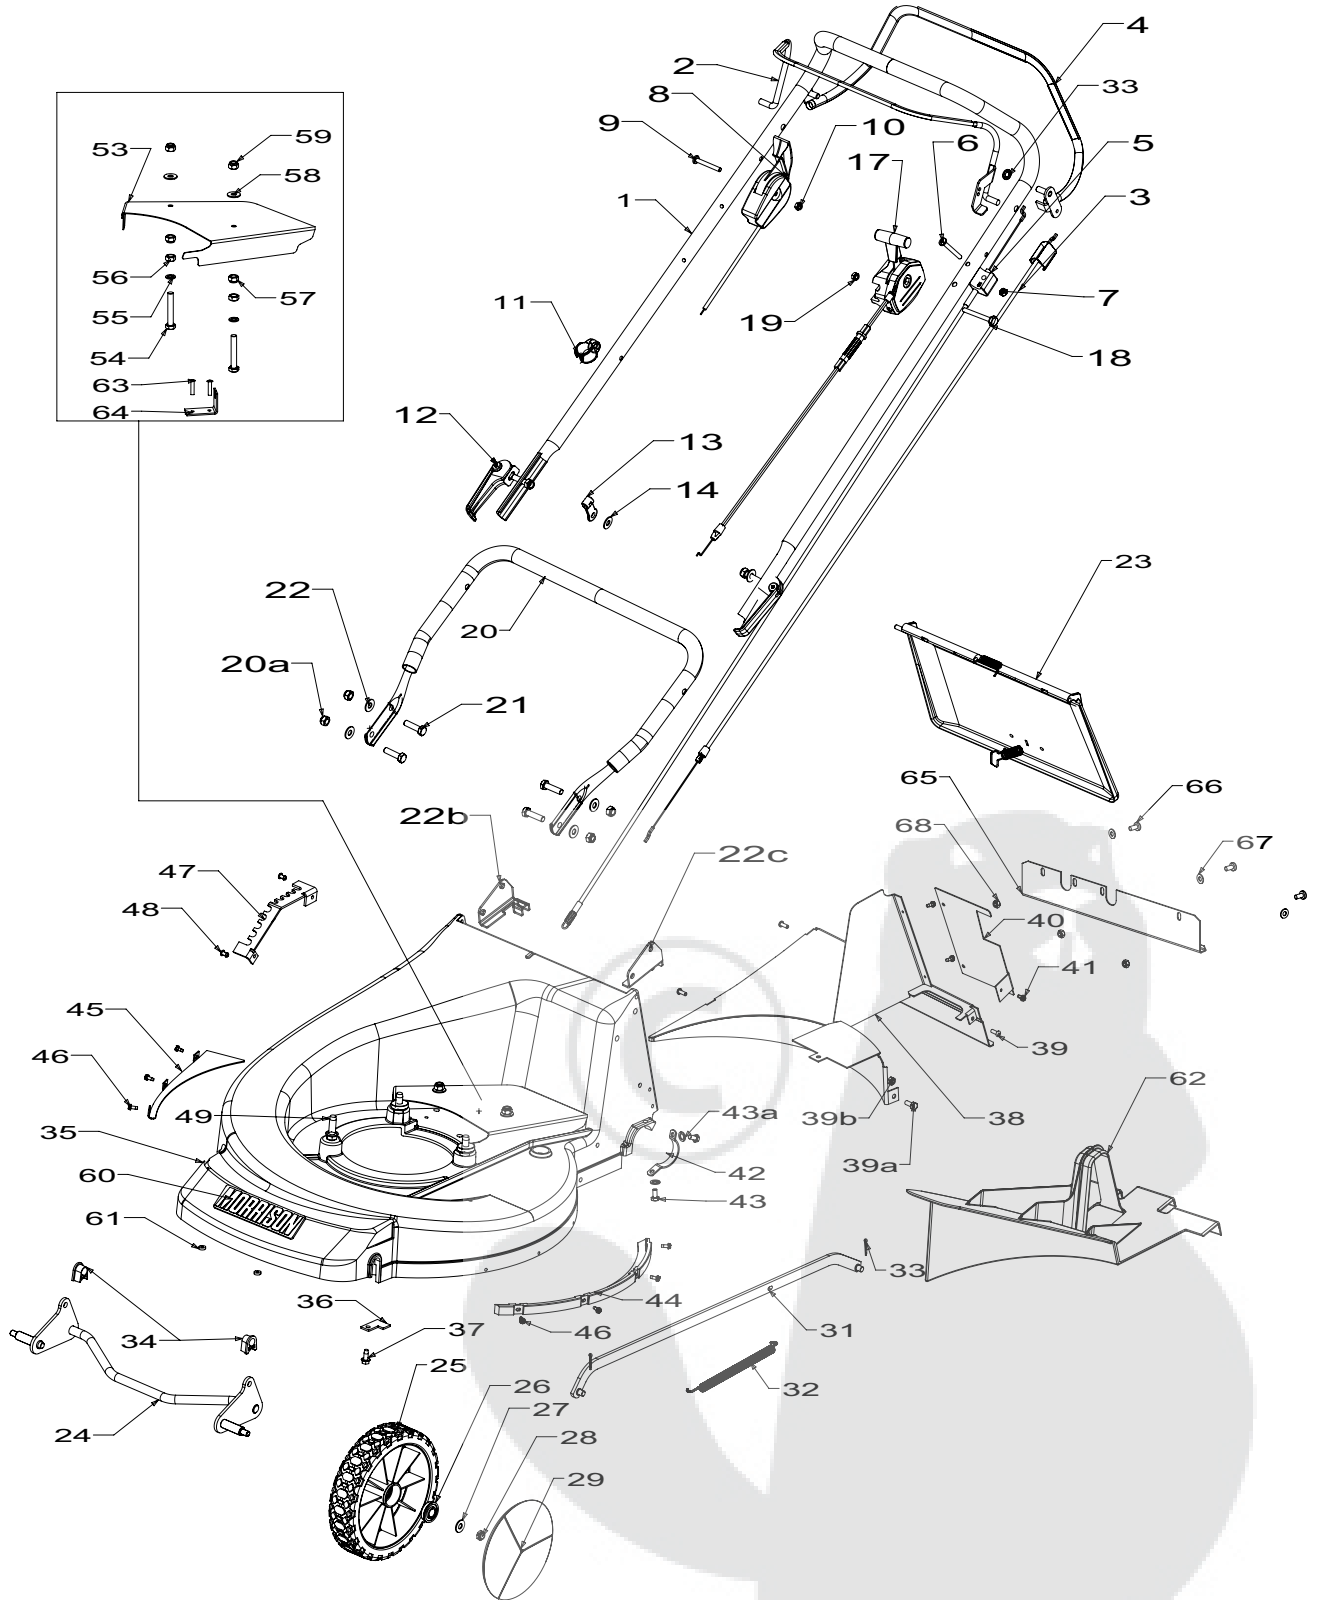

750 CO SPV
Powered by: B&S LSE 60

MORRISON

Issue B
Sept 2011 BH
REF # 769997S

When ordering PLEASE QUOTE PART NUMBER & Description, NOT Illustration No.
Determine right or left hand side from standing in operating position (standing at handle)

750 CO SPV
Powered by: B&S LSE 60

MORRISON

Issue B
Sept 2011 BH
REF # 769997S

Item No	Part No	Description	Qty	Item No	Part No	Description	Qty
1	781265	Handle & Sleeve- Upper, Adj OPC	1	35	769177	HSG Assy-AliT20"CO SP SPV	1
2	981740	Bail Arm Assy, OPC Flatnd	1	36	980564	Plate- Retainer, Front Axle 18"	2
3	583395	Cable- Engine, OPC Push On	1	37	501599	Screw, S/T 1/4x5/8 Hex	2
4	982161	Bail Arm Assy, SP	1	38	571090	Tunnel Assy, 20" SP/PUSH	1
5	582235	Cable- Clutch, Thumb Wheel	1	39	503399	Rivet- Pop 4.8x13	2
6	503604	Screw, Pan M6x45 Poz ZP	1	39a	501702	Screw. SET M6x16	2
7	501764	Nut, M6 Nylocx 6 Thck	1	39b	501764	Nut, M6 Hex Nyloc	2
8	583458	Control- Throttle, Housing Wescon	1	40	573576	Tunnel- GBox Cover 20" Ali	1
9	503604	Screw, Pan M6x45 Poz ZP	1	41	503630	Screw, S/T M4x10 Washer	3
10	501764	Nut, M6 Nylocx 6 Thck	1	42	580586	Retainer, Axle Rear	2
11	703856	Comfort Start Kit	1	43	501599	Screw, S/T 1/4x5/8 Hex	4
12	980456	Cam Lock Assy	2	43a	500201	Washer SPG	4
13	581527	Retainer- Clutch Cable	1	44	581524	Deflector- Air, LH Plastic	1
14	501606	Washer, Flat 8x19x1.6	2	45	982549	Deflector- Air, RH Stl	1
17	773660	Control Speed x 8 SPV Assy	1	46	503630	Screw, S/T 10x.4 Typ B	7
18	503508	*Screw,Pan M6x55	1	47	573325	Quadrant, Height Selector Stl	1
19	501764	*Nut, M6 Hex Nyloc	1	48	503200	Rivet- Pop 4.8x13	2
		__==__		49	580453	Screw,S/T 3/8x1-1/8"UNC Triblk	3
20	981257	Handle- Lower, "U"	1	53	969173	Cover- Belt, 20" SPV	1
21	501598	Screw, Set M8x25 Hex	4	54	580160	Screw, Set M6x50 HT	2
22	501606	Washer, Flat 8x19x1.6	4	55	500201	Washer, Spring 6	2
22a	501793	Nut, M8 Nylocx 8 Thck	4	56	501682	Nut, M6 Hex	2
22b	573430	Bracket- RH, 20" AL Aero	1	57	501764	Nut, M6 Hex Nyloc 6 Thck	2
22c	573429	Bracket- LH, 20" AL Aero	1	58	501703	Washer, Flat 6x14x1.2	1
		__==__		59	501764	Nut, M6 Hex Nyloc 6 Thck	2
23	782200	Flap Assy, Plastic	1	60	581330	Nameplate	1
		__==__		61	503150	Clip- Starlock, 5 Dia	2
24	983281	Axle Assy, Front 200mm Thrd	1	62	573588	Insert- Mulching, 20"	1
25	580791	Wheel Assy- 200mm BB MK6	2	63	503360	Rivet-Pop 4.8x9.0	2
		incl item 26		64	573387	Bracket cable SPV	1
26	551212	• Bearing- Wheel, Ball Type	4	65	571085	Hook Aero Catcher	1
27	501606	Washer, Flat 8x19x1.6	2	66	503591	Screw, Pan M6x12	3
28	503831	Nut, M8 Hex Nyloc 6 Thck	2	67	501703	Washer Flt 6x14x1.2	3
29	580794	Hub Cap, 200mm DIA MK6	2	68	501764	Nut, M6 Hex Nyloc	3
31	571035	Rod Assy, Connecting SP	1				
32	580621	Spring, Counter Balance SP	1			NOT ILLUSTRATED	
33	501056	Pin,Cotter 2.3DX16	2		569160	Owners Manual	1
34	580030	Bush- Pivot, Axle	2		580778	Stop Rope	1
		__==__					

Bold Text = Assemblies
Bulleted Text = Items included in Assemblies

When ordering PLEASE QUOTE PART NUMBER & Description, NOT Illustration No.
Determine right or left hand side from standing in operating position (standing at handle)