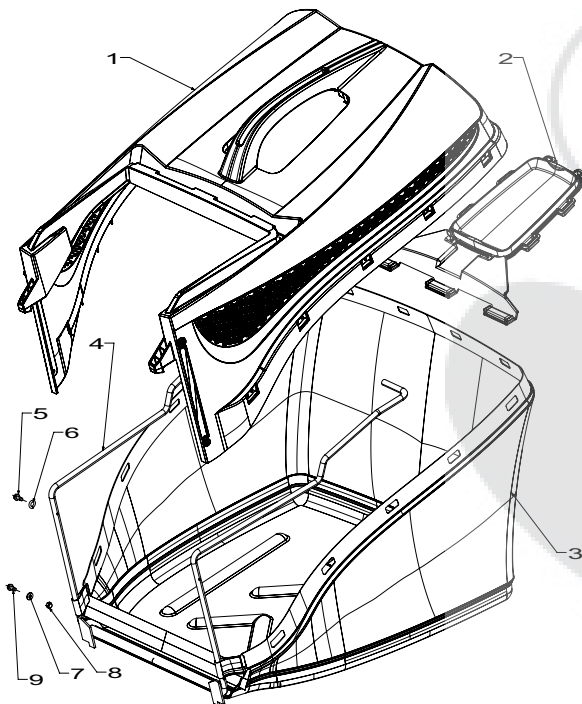

When ordering PLEASE QUOTE PART NUMBER & Description, NOT Illustration No.
Determine right or left hand side from standing in operating position (standing at handle)

750 CO SPV
Powered by: B&S LSE 60

MORRISON

Issue B
Sept 2011 BH
REF # 769997S

515mm Blade Assembly

Item	Part No	Description	Qty
1	581707	Bolt-Blade	2
2	580693	Washer, Wavy 13.4 x 24.2	2
3	503672	Nut, Flange Nyloc M10	2
4	582379	Blade, - 515mm	2
5	583314	Disc Blade Contoured	1
6	031640	Driver Assy-Blade - 25mm ZP	1
7	503363	Key, Woodruff - 5/8" x 3/16" x 1/4"	1
8	581610	Bolt, Hex NF 3/8x1.5 NYG8	1
9	500204	Washer, Spring 3/8"	1
10	503855	Washer, Flat 9.75 x 30 x 4	1

Also Available in Blade Pack;
767157 **Blade Swing Back ,515(2per)MOR 1**

Catcher Assembly Aero - 773766

Item	Part No	Description	Qty
1	573369	Catcher, Top 18/20"	1
2	573370	Catcher, Top Insert	1
3	573761	Catcher, Bottom 18/20"	1
4	573372	Catcher, Frame 18/20"	1
5	503834	Screw, S/T M4x10	2
6	501024	Washer- Spg 4	2
7	503593	Washer, Flat 4 x 8 x 1.0	2
8	503875	Nut, M4 Hex Nyloc	2
9	501023	Screw, Set M4x20	2