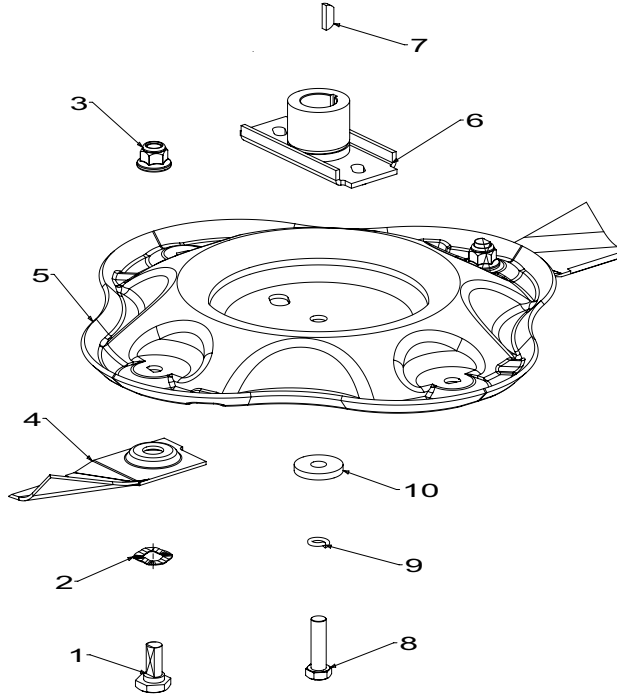

When ordering PLEASE QUOTE PART NUMBER & Description, NOT Illustration No.
Determine right or left hand side from standing in operating position (standing at handle)

750 CO SPV
Powered by: B&S LSE 60

MORRISON

Issue B
Sept 2011 BH
REF # 769997S

515mm Blade Assembly

Item	Part No	Description	Qty
1	581707	Bolt-Blade	2
2	580693	Washer, Wavy 13.4 x 24.2	2
3	503672	Nut, Flange Nyloc M10	2
4	582379	Blade, - 515mm	2
5	583314	Disc Blade Contoured	1
6	031640	Driver Assy-Blade - 25mm ZP	1
7	503363	Key, Woodruff - 5/8" x 3/16" x 1/4"	1
8	581610	Bolt, Hex NF 3/8x1.5 NYG8	1
9	500204	Washer, Spring 3/8"	1
10	503855	Washer, Flat 9.75 x 30 x 4	1

Also Available in Blade Pack;
767157 **Blade Swing Back ,515(2per)MOR 1**

Catcher Assembly Aero - 773766

Item	Part No	Description	Qty
1	573369	Catcher, Top 18/20"	1
2	573370	Catcher, Top Insert	1
3	573761	Catcher, Bottom 18/20"	1
4	573372	Catcher, Frame 18/20"	1
5	503834	Screw, S/T M4x10	2
6	501024	Washer- Spg 4	2
7	503593	Washer, Flat 4 x 8 x 1.0	2
8	503875	Nut, M4 Hex Nyloc	2
9	501023	Screw, Set M4x20	2