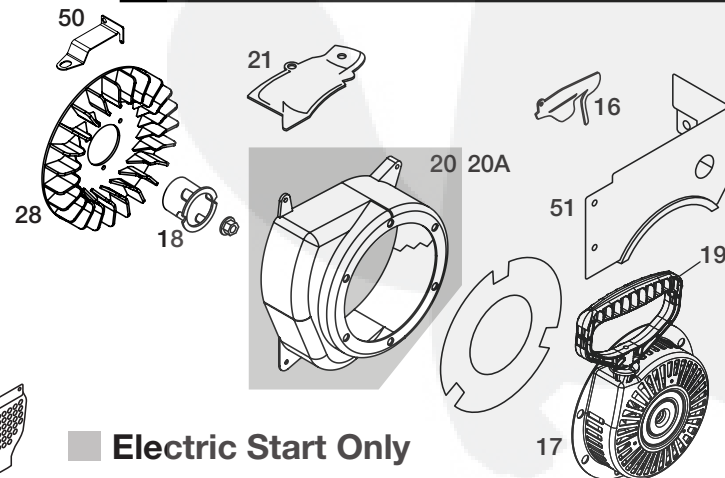

# LCT

**GENII 208 SNOW ENGINE SERVICE KIT**  
**PW2HK18650178EABGJOQVVE1M**  
**PW2HK18650178ZABGOQVZE7M**  
**PW2HK18650178YABGOQVZE7M**

1	Heater Box Assembly-Snow	0102	29	Ignition Coil Assy	2082500
3	Muffler Assembly-Snow	0201	30	Crankcase Cover Assy	2083600
4	Fuel Tank Assembly-Snow	0311	31	Black Oil Dipstick	2083711
5	Oversized Fuel Tank Cap (Click Style)	0301	32	Charging Coil DC	0770
6	Snow Carburetor Assy	0312	34	Spark Plug Boot	4691
8	Fuel Primer Bulb with Hose	0304	36	Governor Arm Assy	2083000
10	Electric Starter Assy	0400	37	Governor Shaft	2083100
10A	European 230V Electric Starter	0412	38	Governor Gear Assy	2082900
11	Key Switch Assy	0401	39	Camshaft	2081600
12	CDI Box	0404	40	Cylinder Head Assy	2081000
13	On/Off Switch	0403	41	Spark Plug	2083810
15	Choke Knob-Snow	4500	42	CDI Box Bracket	0402
16	Governor Linkage Shield Plate	0501	44	Piston And Rod Assy	2081400
17	Recoil Starter Assembly-Snow	0600	46	Vapor Shield	0155
18	Starter Cup Small	0601	47	Seal Kit	2083900
19	Snow Starter Grip	0603	48	Wire Harness	0160
20	Blower Housing Assembly Electric Start - Snow (Black)	0602	49	Crankshaft	2081800
20A	Blower Housing Assembly Manual Start - Snow (Black)	0612	50	Speed Control Bracket	0150
21	Shield, Cylinder	0608	51	Fuel Tank Skirt	0103
22	Shield, Flywheel - Electric Start (If Equipped)	0605	52	Rocker Arm Kit	2081100
22A	Shield, Flywheel - Manual Start	0607	53	Push Rod Kit	2081001
23	Valve Cover	2084500	54	Cylinder Assembly	0001
25	Fuel Petcock, Snow	4900	56	Gasket Kit	2084300
26	Electric Start Flywheel Assy	0405	57	Fuel Hose Kit	2086000
26A	Manual Start Flywheel Assy	2081700	58	Extended Oil Drain Tube	0700
27	High Oil Fill Tube Assy	2083701	61	Fuel Knob - Snow	4503
28	Flywheel Fan	2084000	62	Non-Removable Oil Plug	2083705
			63	CE Compliant Muffler Shield	0202
			64	Red Key Set	0407