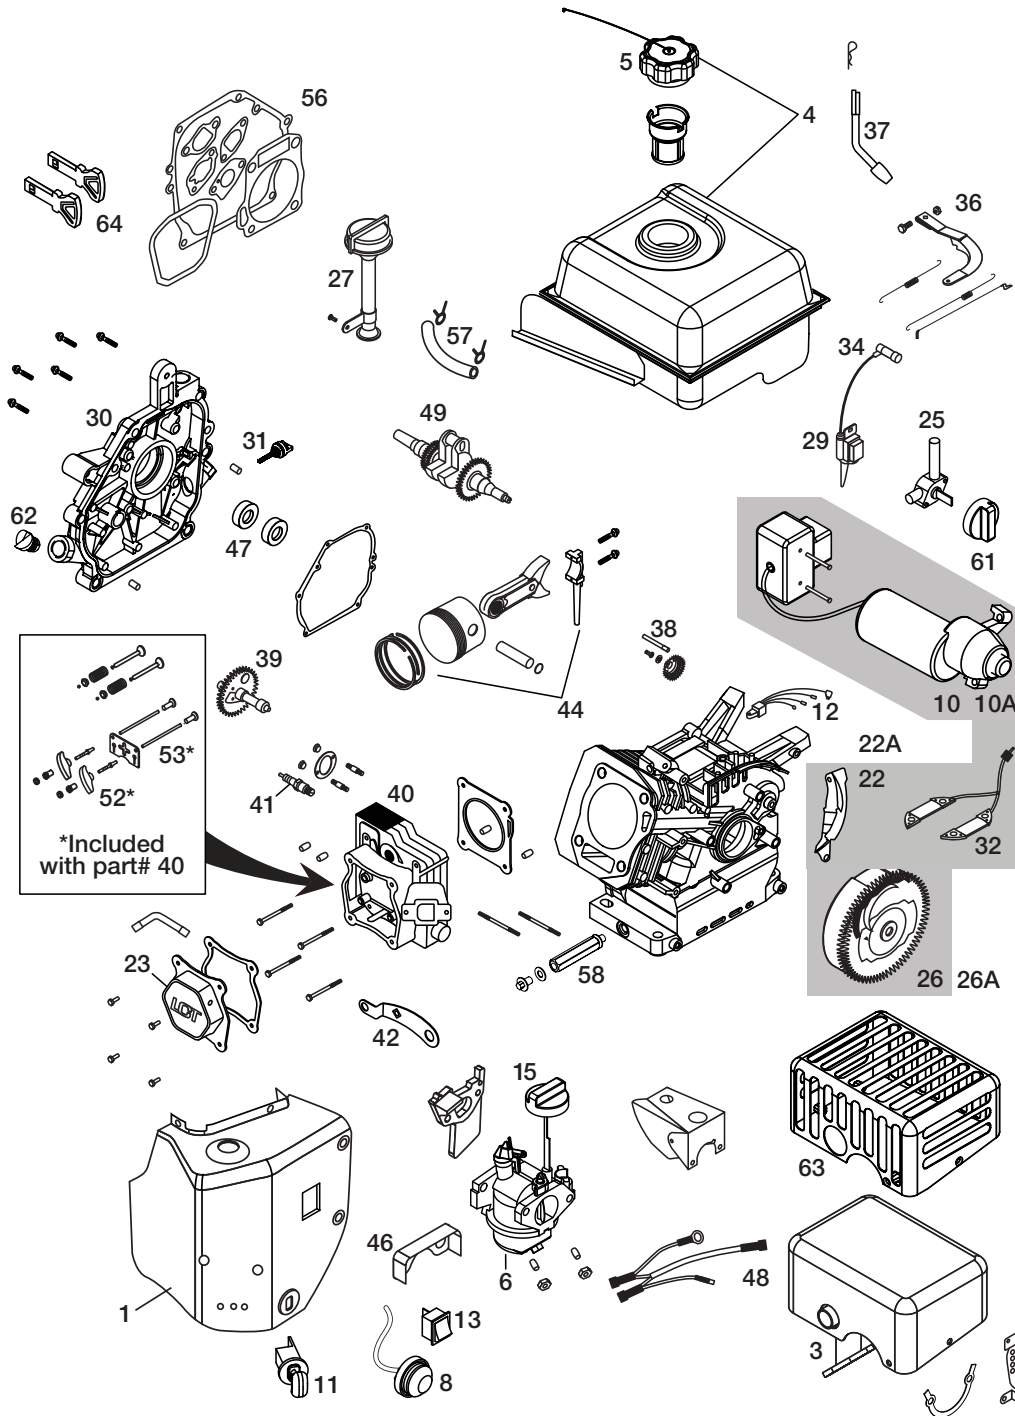

# LCT

**GENII 208 SNOW ENGINE SERVICE KIT**  
**PW2HK18650178EABGJOQVVE1M**  
**PW2HK18650178ZABGOQVZE7M**  
**PW2HK18650178YABGOQVZE7M**

1	Heater Box Assembly-Snow	0102	29	Ignition Coil Assy	2082500
3	Muffler Assembly-Snow	0201	30	Crankcase Cover Assy	2083600
4	Fuel Tank Assembly-Snow	0311	31	Black Oil Dipstick	2083711
5	Oversized Fuel Tank Cap (Click Style)	0301	32	Charging Coil DC	0770
6	Snow Carburetor Assy	0312	34	Spark Plug Boot	4691
8	Fuel Primer Bulb with Hose	0304	36	Governor Arm Assy	2083000
10	Electric Starter Assy	0400	37	Governor Shaft	2083100
10A	European 230V Electric Starter	0412	38	Governor Gear Assy	2082900
11	Key Switch Assy	0401	39	Camshaft	2081600
12	CDI Box	0404	40	Cylinder Head Assy	2081000
13	On/Off Switch	0403	41	Spark Plug	2083810
15	Choke Knob-Snow	4500	42	CDI Box Bracket	0402
16	Governor Linkage Shield Plate	0501	44	Piston And Rod Assy	2081400
17	Recoil Starter Assembly-Snow	0600	46	Vapor Shield	0155
18	Starter Cup Small	0601	47	Seal Kit	2083900
19	Snow Starter Grip	0603	48	Wire Harness	0160
20	Blower Housing Assembly Electric Start - Snow (Black)	0602	49	Crankshaft	2081800
20A	Blower Housing Assembly Manual Start - Snow (Black)	0612	50	Speed Control Bracket	0150
21	Shield, Cylinder	0608	51	Fuel Tank Skirt	0103
22	Shield, Flywheel - Electric Start (If Equipped)	0605	52	Rocker Arm Kit	2081100
22A	Shield, Flywheel - Manual Start	0607	53	Push Rod Kit	2081001
23	Valve Cover	2084500	54	Cylinder Assembly	0001
25	Fuel Petcock, Snow	4900	56	Gasket Kit	2084300
26	Electric Start Flywheel Assy	0405	57	Fuel Hose Kit	2086000
26A	Manual Start Flywheel Assy	2081700	58	Extended Oil Drain Tube	0700
27	High Oil Fill Tube Assy	2083701	61	Fuel Knob - Snow	4503
28	Flywheel Fan	2084000	62	Non-Removable Oil Plug	2083705
			63	CE Compliant Muffler Shield	0202
			64	Red Key Set	0407