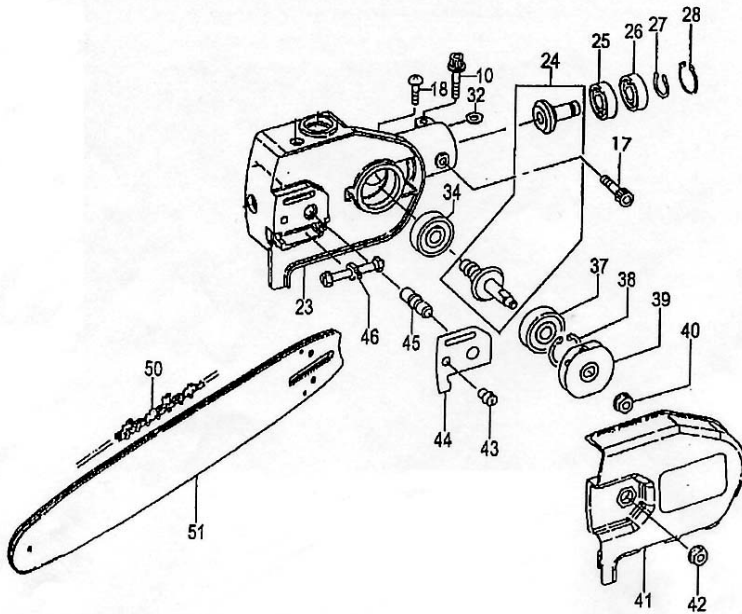

REF No.	CODE	NAME	QTY	
			MCB24L	MCB242L
1	801686079	POLE CHAIN SAW	1	1
2	800202948	DRIVE SHAFT HOUSING ASS'Y	1	1
2.1	800202949	DRIVE SHAFT HOUSING	1	1
2.2	801675694	METAL CUSHION	3	3
2.3	801675695	OIL METAL	3	3
3	801694337	DRIVE SHAFT	1	1
4	801694340	STOP RING	1	1
5	800201090	GRIP	1	1
6	800202939	CAP	2	2
7	800202951	MANUAL	1	
	800204492	MANUAL		1

page 1/3			
1	041-32304-20	COVER, OIL TANK	1
2	031-32304-20	COLLAR	1
3	422-32304-20	PACKING, OIL TANK	1
4	999-67005-000	O-RING P-5	1
5	382-32304-20	BOLT	1
6	071-32344-80	OIL PUMP ASS'Y	1
7	999-67005-000	O-RING P-5	1
8	449-32304-20	SPRING, OIL PUMP	1
9	073-32304-81	OIL PUMP PISTON COMP.	1
11	700-53005-06	FUEL PIPE 3X5X60	1
12	994-16040-121	SCREW 4X12 WS	4
13	992-01050-011	WASHER	1
14	487-32712-20	FILTER (OIL)	1
15	486-32710-90	FILTER BODY ASS'Y (OIL)	1
16	700-53005-07	FUEL PIPE 3X5X75	1
20	501-32304-21	ADJUSTER, OIL PUMP	1
21	999-67005-000	O-RING P-5	1
22	993-55060-001	STOP RING	1
30	624-32304-92	TANK CAP ASS'Y (OIL)	1
31	082-32304-20	PIN	1
35	999-67015-000	O-RING P-15	1
55	992-01020-011	WASHER	1
56	999-67001-413	O-RING 1.4 AS568 003	1

page 3/3			
1	883-32600-20	SPANNER WITH DRIVER 13X19	1
2	941-32333-20	CHAIN COVER 10 INCH	1
9	907-32304-20	CAUTION LABEL	1
10	921-32345-20	OIL ATTENTION LABEL	1
11	922-32345-20	OIL ATTENTION LABEL	1