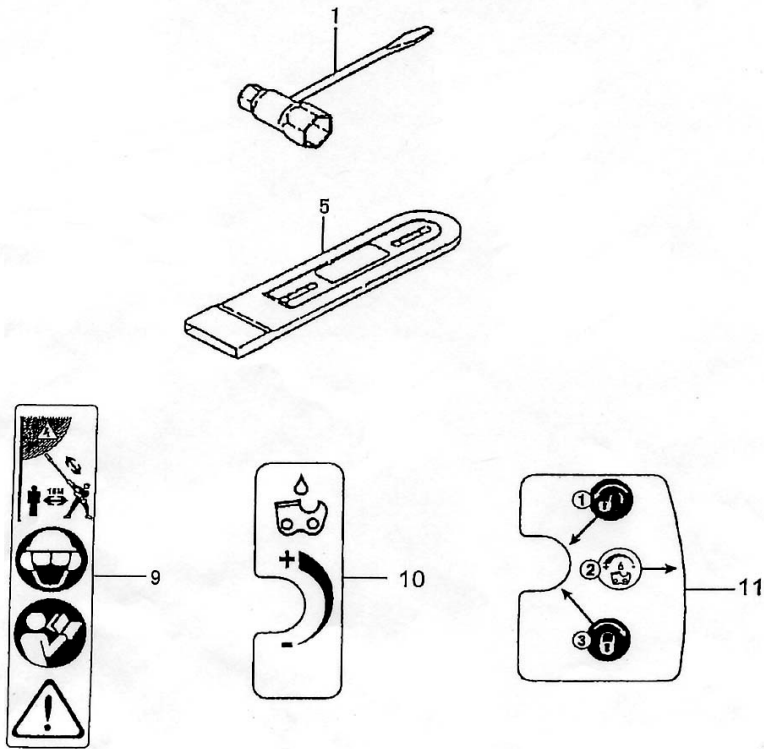

REF No.	CODE	NAME	QTY	
			MCB24L	MCB242L
1	801686079	POLE CHAIN SAW	1	1
2	800202948	DRIVE SHAFT HOUSING ASS'Y	1	1
2.1	800202949	DRIVE SHAFT HOUSING	1	1
2.2	801675694	METAL CUSHION	3	3
2.3	801675695	OIL METAL	3	3
3	801694337	DRIVE SHAFT	1	1
4	801694340	STOP RING	1	1
5	800201090	GRIP	1	1
6	800202939	CAP	2	2
7	800202951	MANUAL	1	
	800204492	MANUAL		1

page 1/3			
1	041-32304-20	COVER, OIL TANK	1
2	031-32304-20	COLLAR	1
3	422-32304-20	PACKING, OIL TANK	1
4	999-67005-000	O-RING P-5	1
5	382-32304-20	BOLT	1
6	071-32344-80	OIL PUMP ASS'Y	1
7	999-67005-000	O-RING P-5	1
8	449-32304-20	SPRING, OIL PUMP	1
9	073-32304-81	OIL PUMP PISTON COMP.	1
11	700-53005-06	FUEL PIPE 3X5X60	1
12	994-16040-121	SCREW 4X12 WS	4
13	992-01050-011	WASHER	1
14	487-32712-20	FILTER (OIL)	1
15	486-32710-90	FILTER BODY ASS'Y (OIL)	1
16	700-53005-07	FUEL PIPE 3X5X75	1
20	501-32304-21	ADJUSTER, OIL PUMP	1
21	999-67005-000	O-RING P-5	1
22	993-55060-001	STOP RING	1
30	624-32304-92	TANK CAP ASS'Y (OIL)	1
31	082-32304-20	PIN	1
35	999-67015-000	O-RING P-15	1
55	992-01020-011	WASHER	1
56	999-67001-413	O-RING 1.4 AS568 003	1

page 3/3			
1	883-32600-20	SPANNER WITH DRIVER 13X19	1
2	941-32333-20	CHAIN COVER 10 INCH	1
9	907-32304-20	CAUTION LABEL	1
10	921-32345-20	OIL ATTENTION LABEL	1
11	922-32345-20	OIL ATTENTION LABEL	1