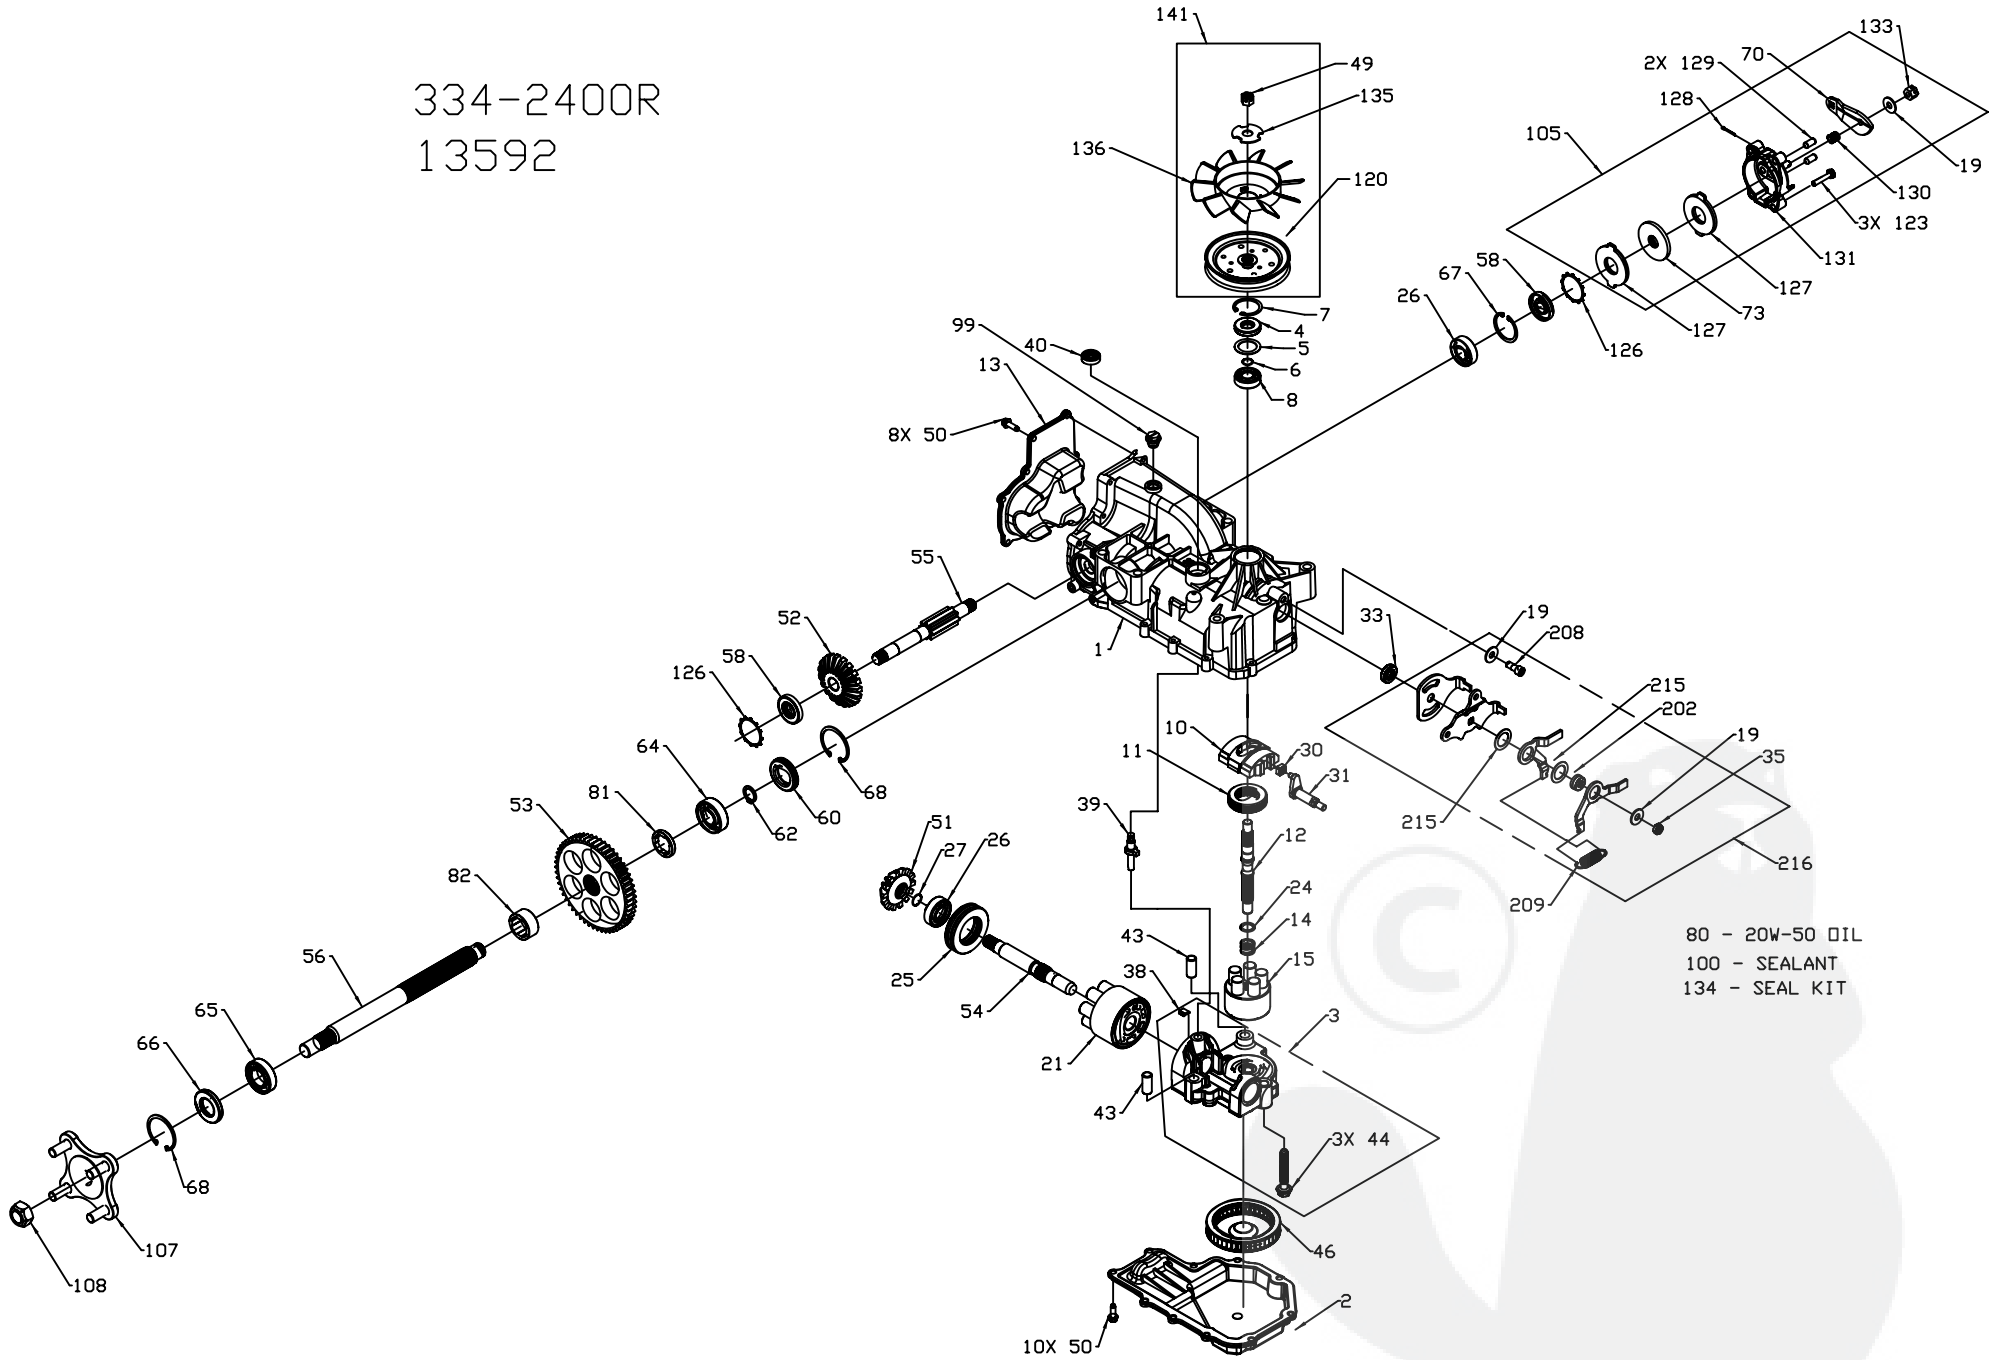

334-2400R
13592

334-2400R
13592

ITEM #	PART #	QTY	DESCRIPTION
1	70652	1	KIT, HOUSING-MAIN
		1	HOUSING, MAIN
		2	BEARING, CRADLE
		1	SEAL, LIP 12 X 25 X 7
		1	BUSHING, TRUNNION
		1	SHAFT, BRAKE
		1	SCREW, HFHC 1/4-28 X 7/8 (PATCH)
		1	WASHER, .34 X .88 X .03
2	50890RM	1	HOUSING, LOWER
3	70667	1	KIT, CENTER SECTION
		1	CENTER SECTION
		1	BUSHING, .67 X 1.03 X .75
		1	PLATE, BYPASS
		3	SCREW, 3/8-24 X 2.5
		2	CHEK PLUG ASSEMBLY, .044
		1	SEAL, LIP
4	9008000-0128	1	SPACER
5	2003018	1	RING, WIRE RETAINING
6	2003016	1	RING, RETAINING
7	2003052	1	BEARING, BALL
8	2003043	1	VARIABLE SWASHPLATE
10	2003087	1	BEARING, THRUST 30 X 52 X 13
11	50551	1	SHAFT, INPUT
12	50005	1	COVER-BACK
13	50891RM	1	SPRING, BLOCK
14	2003014	1	CYLINDER BLOCK ASS'Y, 10cc
15	70331	1	CYLINDER BLOCK, 10cc
		5	PISTON SPRING, 10cc
		5	WASHER, PISTON SEAT
		5	PISTON, 10cc
19	44130	3	WASHER
21	70082	1	CYLINDER BLOCK ASS'Y, 21cc
		1	CYLINDER BLOCK, 21cc
		7	PISTON SPRING, 21cc
		7	WASHER, PISTON SEAT
		7	PISTON, 21cc
24	2003017	1	WASHER, BLOCK THRUST
25	50552	1	BEARING, THRUST 42 X 68 X 16
26	50315	2	BEARING, BALL
27	2000022	1	RING, WIRE RETAINING
30	2000015	1	SLOT GUIDE
31	50807	1	ARM, TRUNNION
33	9008000-0126	1	SEAL, LIP
35	50317	2	NUT
38	70680	1	KIT, BYPASS PLATE
39	2003555	1	BYPASS ACTUATOR
40	45074	1	SEAL, LIP
41	50126	1	ARM, BYPASS
42	44870	1	RING, RETAINING
43	50002	2	PIN
44	50016	3	SCREW
46	50990	1	FILTER
49	51244	1	NUT, HEX LOCK 1/2-20 (NYLON INSERT)
50	50752	18	SCREW, 1/4-20 X .75 LONG
51	50744	1	GEAR, 14T BEVEL
52	50745	1	GEAR, 19T BEVEL
53	50746	1	GEAR, 53T SPUR
54	50757	1	SHAFT, MOTOR
55	51335	1	SHAFT, BRAKE
56	50748	1	SHAFT, AXLE
58	51161	2	SEAL, LIP 17 X 40 X 7
60	50995	1	SEAL, PLUG - SIDE
62	50759	1	RING, RETAINING - AXLE
64	50743	1	BEARING, BALL 20X47X14(6204)
65	50740	1	BEARING, BALL 25X47X12(6005)
66	50751	1	SEAL
67	50329	1	RING, RETAINING
68	50760	2	RING, RETAINING-AXLE
70	51349	1	ARM, BRAKE
73	44855	1	ROTOR, BRAKE
80			20W-50 OIL
81	50942-2	79oz	BUSHING, AXLE
82	50942-1	1	BUSHING, AXLE
99	9005200-5600	1	PLUG, PLASTIC
100	50928	1	SEALANT

ITEM #	PART #	QTY	DESCRIPTION
105	70561	1	KIT, BRAKE
		1	WASHER
		1	ARM, BRAKE
		1	ROTOR, BRAKE
		3	SCREW, 1/4-28 X 1.38 W/PATCH
		2	STATOR, BRAKE FRICTION
		1	PIN, COTTER 3/32 X 3/4
		2	PIN, BRAKE ACTUATING
		1	SPRING, COMPRESSION, ANTI DRAG
		1	KIT, YOKE-BRAKE
		1	NUT, SLOTTED HEX 5/16-24
107	70314	1	ASSEMBLY, HUB
		1	HUB
		4	BOLT, LUG
		1	NUT, HEX 3/4-16
108	50863	1	SPACER
119	50278	1	PULLEY, 4.5"
120	51182	1	SCREW, 1/4-28 X 1.25 W/PATCH
123	51341	3	RING, RETAINING
126	51316	2	STATOR, BRAKE FRICTION
127	51340	2	PIN, COTTER 3/32 X 3/4
128	44101	1	PIN, BRAKE ACTUATING
129	44127	2	SPRING, COMPRESSION BRAKE ANTI DRAG
130	50919	1	KIT, YOKE-BRAKE
131	70560	1	BOLT, SQ HD 5/16-24 RIBBED
		1	YOKE, BRAKE
133	44142	1	NUT, SLOTTED HEX 5/16-24
134	70553	1	KIT, SEAL
		1	SEAL, LIP 15 X 35 X 7
		1	RING, RETAINING
		1	SEAL, LIP 12 X 25 X 7
		1	SEAL, LIP 10 X 25 X 7
		1	RING, RETAINING
		18	HFHCS 1/4-20 X .75 (ZINC)
		1	SEAL PLUG (1.86)
		1	RING, RETAINING .440 EXTERNAL
		1	SEAL, LIP 25 X 47 X 7
		1	RING, RETAINING
		2	RING, RETAINING
		2	RING, RETAINING
135	51523	1	WASHER, DD SLOTTED .53 X 1.63 X .06
136	51362	1	FAN, 6", 10 BLADE
137	50259	1	SPACER
138	43177	3	WASHER, LOCK, 1/4 REGULAR
139	44276	3	BOLT, 1/4-20 X 1-1/2 W/PATCH
140	43178	3	NUT, HEX, 1/4-20NC
207	51396	1	SPACER, RTN
208	51400	1	SCREW, 5/16-24 X .375 (PATCH)
209	51399	1	SPRING, EXTENSION
215	51408	1	WASHER, NYLON
216	70609	1	KIT, RTN
		1	WASHER
		1	NUT, HEX LOCK 5/16-24 UNJF (NYLON INSERT)
		1	SPACER, RTN
		1	SCREW, 5/16-24 X .75 (PATCH)
		1	SPRING, EXTENSION
		1	WASHER, NYLON
		1	ARM, CONTROL
		1	ARM, RTN SCISSOR, OUTER
		1	ARM, RTN SCISSOR, INNER
		1	ARM, RETURN