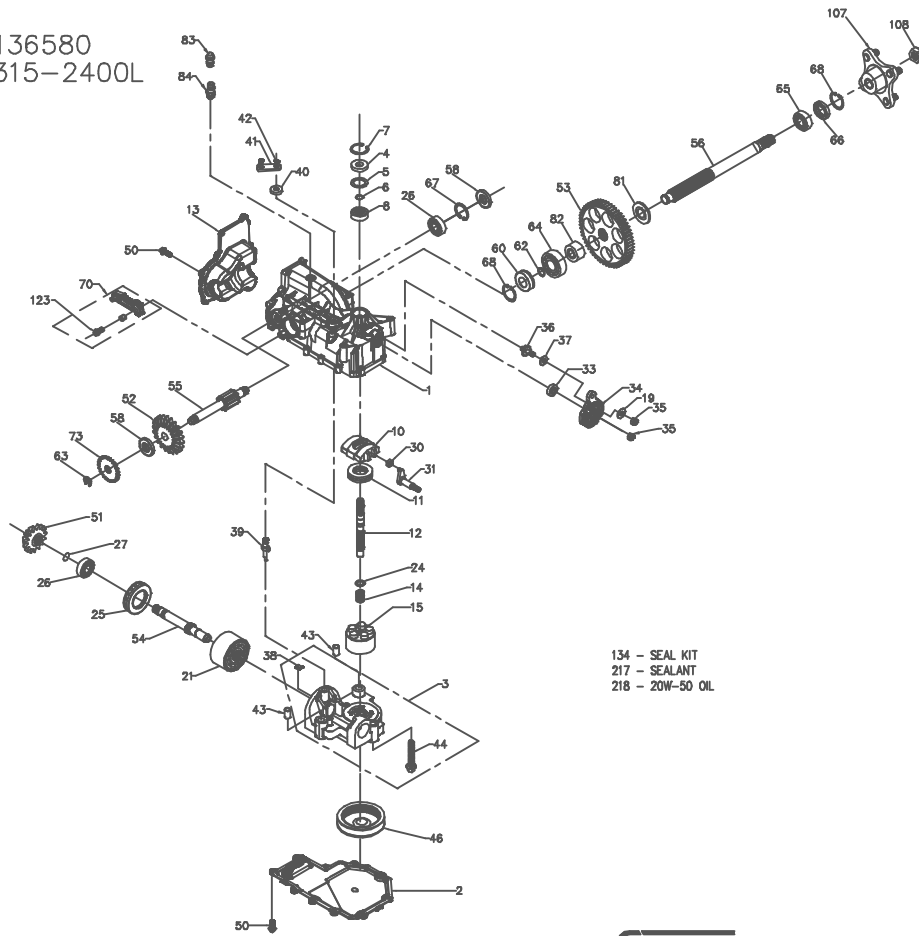

136580  
315-2400L

136580  
315-2400L

ITEM #	PART #	QTY	DESCRIPTION
1	70329	1	UPPER HOUSING ASSEMBLY
		1	UPPER HOUSING
		1	ADHESIVE BAR CODE LABEL
		1	TRUNNION BUSHING
2	5089ORM	1	LOWER HOUSING
3	7067B	1	KIT, CENTER SECTION
		1	CENTER SECTION
		1	BUSHING .67 X 1.03 X .75
		1	PLATE, BYPASS
		3	SCREW, 3/8-24 X 2.5
		1	CHECK PLUG ASSEMBLY, .027
		1	CHECK PLUG ASSEMBLY, .044
4	9008000-0128	1	LIP SEAL
5	200301B	1	SPACER
6	2003016	1	WIRE RETAINING RING
7	2003052	1	RETAINING RING
8	2003043	1	BALL BEARING
10	2003087	1	VARIABLE SWASHPLATE
11	50551	1	THRUST BEARING 30 X 52 X 13
12	50005	1	INPUT SHAFT
13	50891RM	1	COVER-BACK
14	2003014	1	SPRING, BLOCK
15	70331	1	10cc CYLINDER BLOCK ASS'Y
		1	10cc CYLINDER BLOCK
		5	10cc PISTON SPRING
		5	PISTON SEAT WASHER
		5	10cc PISTON
19	44130	1	WASHER
21	70082	1	21cc CYLINDER BLOCK ASS'Y
		1	21cc CYLINDER BLOCK
		7	21cc PISTON SPRING
		7	PISTON SEAT WASHER
		7	10cc PISTON
24	2003017	1	WASHER, BLOCK THRUST
25	50552	1	THRUST BEARING 42 X 68 X 16
26	50315	2	BALL BEARING
27	2000022	1	WIRE RETAINING RING
30	2000015	1	SLOT GUIDE
31	50807	1	TRUNNION ARM
33	9008000-0126	1	LIP SEAL
34	50749	1	CONTROL ARM
35	50317	2	NUT
36	50426	1	STUD - SHORT 5/16-24
37	50281	1	FRICITION PUCK
38	70680	1	KIT, BYPASS PLATE
39	2003555	1	BYPASS ACTUATOR
40	45074	1	LIP SEAL
41	50270	1	BYPASS ARM
42	44870	1	RETAINING RING
43	50002	2	PIN