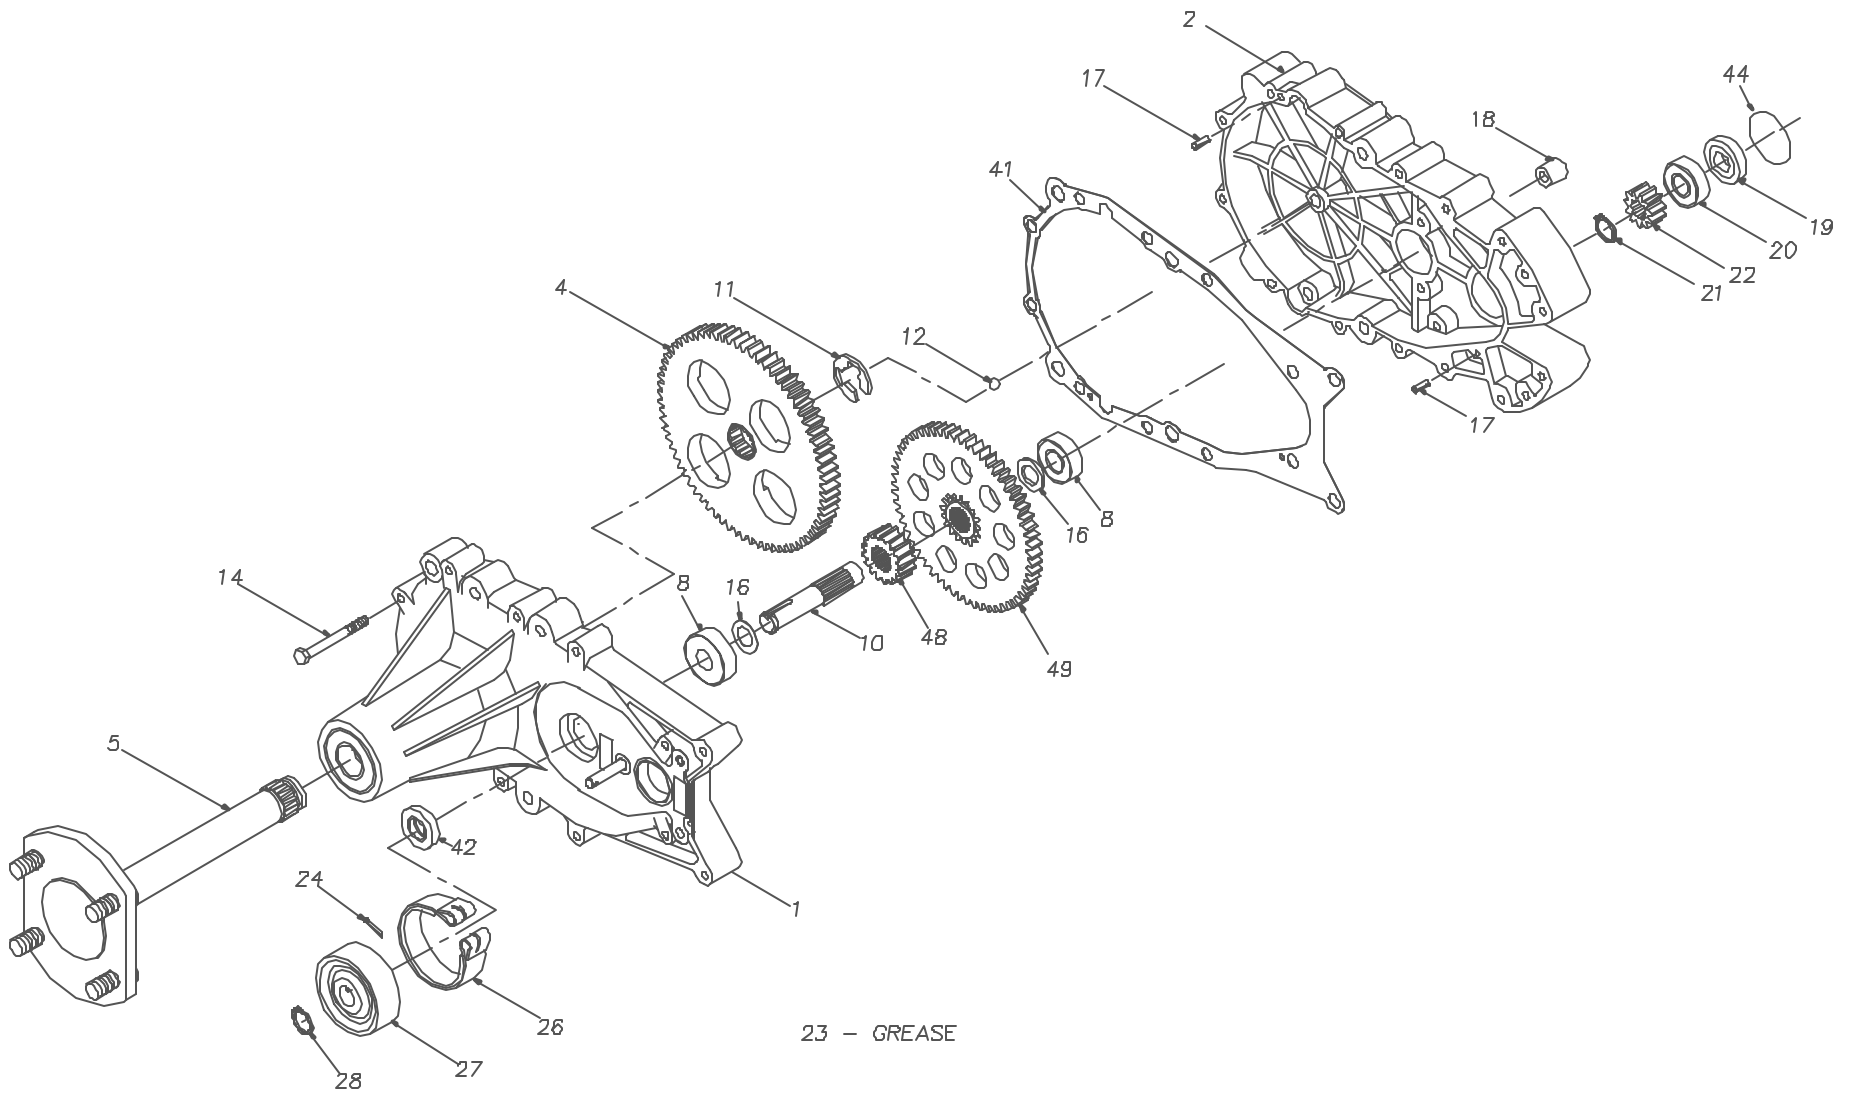

04-600  
221-2500

04-600  
221-2500

REF	PART NO.	QTY	DESCRIPTION
1	70273	1	ASS'Y, AXLE CARRIER HOUSING
		1	AXLE CARRIER HOUSING
		1	BALL BEARING, 52MM X 25MM X 15MM
		1	FLANGE BEARING
		1	BRAKE PIN
		1	OIL SEAL, 1.25 OD X .625 ID
		1	OIL SEAL, 52MM X 25MM
2	50855	1	HYDRO MOUNT HOUSING
4	44358	1	SPLINED 72 TOOTH FINAL DRIVE GEAR
5	62681	1	ASS'Y, AXLE
		1	AXLE SHAFT
		4	LUG BOLT
8	50625	2	BALL BEARING .6215D X 1.57 X .47
10	44351	1	BRAKE SHAFT (SPLINED)
11	44359	1	E-RING
12	9001214-3700	1	BALL, 3/8" DIAMETER
14	44366	10	BOLT, 1/4-20 X 2-1/2"
16	50629	2	WASHER, 5/8ID X 1.0 OD X .01 THK
17	44269	2	PIN, SPRING 3/16" X 1/2" LONG
18	23749	3	MOUNTING SPACER
19	44355	1	BEARING SPACER
20	44232	1	BALL BEARING 15 MM X 35 MM X 11 MM
21	44354	1	RETAINING RING
22	44353	1	11 TOOTH INPUT GEAR
23	50416	2	GREASE (10 OZ TUBE)
24	44101	1	PIN, COTTER
26	44539	1	BRAKE BAND
27	44540	1	BRAKE DRUM
28	44145	1	RETAINING RING
41	50223	1	GASKET, HSG
42	50263	1	OIL SEAL, 1.25 X .625
44	50267	1	O-RING
48	50419	1	17T GEAR
49	50420	1	60T GEAR