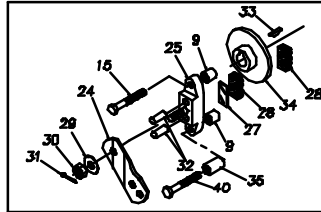

481223  
215-2500L  
481224  
215-2500R

BRAKE ASS'Y FOR MODEL #481223

BRAKE ASS'Y FOR MODEL #481224

 Hydro-Gear  
P.1 of 2. 70240-P5

481223  
215-2500L  
481224  
215-2500R

REF	PART NO.	QTY	DESCRIPTION
1	70587 RIGHT	1	KIT - SERVICE HOUSING
-	70586 LEFT	1	KIT - SERVICE HOUSING
4	44358	1	SPLINED 72 TOOTH FINAL DRIVE GEAR
5	62681	1	ASSY, AXLE
		1	AXLE SHAFT
		4	LUG BOLT
8	44147	2	BALL BEARING .62ID X 1.38 X .44
9	23770	2	BRAKE SPACER
10	44351	1	BRAKE SHAFT (SPLINED)
11	44369	1	E-RING
12	8001214-3700	1	BALL, 3/8" DIAMETER
15	44276	1	BOLT, 1/4-20 X 1-1/2"
14	44366	6	BOLT, 1/4-20 X 2-1/2"
16	44371	2	WASHER, HT .62ID X 1.0 OD X .05 THK
17	44269	2	PIN, SPRING 3/16" X 1/2" LONG
18	23748	2	MOUNTING SPACER (481224 ASS'Y)
-	23749	3	MOUNTING SPACER (481223 ASS'Y)
19	44355	1	BEARING SPACER
20	44232	1	BALL BEARING 15 MM X 35 MM X 11 MM
21	44354	1	RETAINING RING
22	44353	1	11 TOOTH INPUT GEAR
23	50416	2	GREASE(10 OZ TUBE)
24	44064	1	ARM, BRAKE ACTUATOR (481223 ASS'Y)
-	44613	1	ARM, BRAKE ACTUATOR (481224 ASS'Y)
25	62589	1	ASSY, BRAKE YOKE
		1	BRAKE YOKE
		1	SQUARE HEAD BOLT
27	44134	1	PLATE, PUCK
28	44132	2	PUCK, BRAKE
29	44130	1	WASHER, 7/16 X 7/8 OD X .06 HT
30	44142	1	NUT, CASTLE 5/16-24 PL
31	44101	1	FIN, COTTER
32	44127	2	PIN, BRAKE ACTUATING
33	44143	1	KEY, HI PRO 3/16 X 5/8
34	44090	1	DISC, BRAKE
35	23711	1	SPACER, TORSION SPRING
40	44812	1	BOLT, 1/4-20 X 2-1/2
41	80223	1	GASKET, HSG
42	80283	1	OIL SEAL, 1.25 X .825
44	80267	1	O-RING
48	80419	1	17T GEAR
49	80420	1	80T GEAR

 Hydro-Gear  
P.2 of 2. 70240-P6