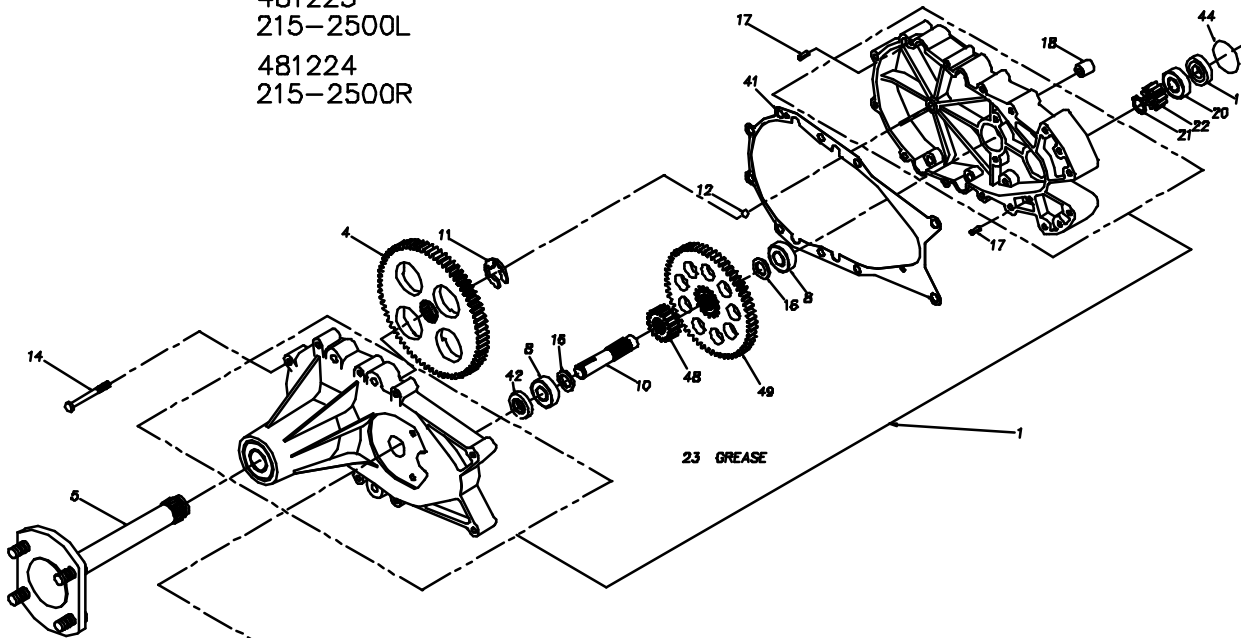

481223  
215-2500L  
481224  
215-2500R

BRAKE ASS'Y FOR MODEL #481223

BRAKE ASS'Y FOR MODEL #481224

 Hydro-Gear  
P.1 of 2. 70240-P5

481223  
215-2500L  
481224  
215-2500R

REF	PART NO.	QTY	DESCRIPTION
1	70587 RIGHT	1	KIT - SERVICE HOUSING
-	70586 LEFT	1	KIT - SERVICE HOUSING
4	44358	1	SPLINED 72 TOOTH FINAL DRIVE GEAR
5	62681	1	ASSY, AXLE
		1	AXLE SHAFT
		4	LUG BOLT
8	44147	2	BALL BEARING .62ID X 1.38 X .44
9	23770	2	BRAKE SPACER
10	44351	1	BRAKE SHAFT (SPLINED)
11	44369	1	E-RING
12	8001214-3700	1	BALL, 3/8" DIAMETER
15	44276	1	BOLT, 1/4-20 X 1-1/2"
14	44366	6	BOLT, 1/4-20 X 2-1/2"
16	44371	2	WASHER, HT .62ID X 1.0 OD X .05 THK
17	44269	2	PIN, SPRING 3/16" X 1/2" LONG
18	23748	2	MOUNTING SPACER (481224 ASS'Y)
-	23749	3	MOUNTING SPACER (481223 ASS'Y)
19	44355	1	BEARING SPACER
20	44232	1	BALL BEARING 15 MM X 35 MM X 11 MM
21	44354	1	RETAINING RING
22	44353	1	11 TOOTH INPUT GEAR
23	50416	2	GREASE(10 OZ TUBE)
24	44064	1	ARM, BRAKE ACTUATOR (481223 ASS'Y)
-	44613	1	ARM, BRAKE ACTUATOR (481224 ASS'Y)
25	62589	1	ASSY, BRAKE YOKE
		1	BRAKE YOKE
		1	SQUARE HEAD BOLT
27	44134	1	PLATE, PUCK
28	44132	2	PUCK, BRAKE
29	44130	1	WASHER, 7/16 X 7/8 OD X .06 HT
30	44142	1	NUT, CASTLE 5/16-24 PL
31	44101	1	FIN, COTTER
32	44127	2	PIN, BRAKE ACTUATING
33	44143	1	KEY, HI PRO 3/16 X 5/8
34	44090	1	DISC, BRAKE
35	23711	1	SPACER, TORSION SPRING
40	44812	1	BOLT, 1/4-20 X 2-1/2
41	80223	1	GASKET, HSG
42	80283	1	OIL SEAL, 1.25 X .825
44	80267	1	O-RING
48	80419	1	17T GEAR
49	80420	1	80T GEAR

 Hydro-Gear  
P.2 of 2. 70240-P6