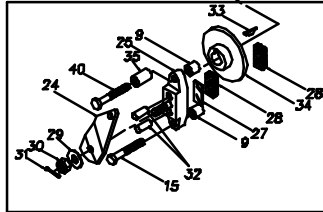

481223  
215-2500L  
481224  
215-2500R

BRAKE ASS'Y FOR MODEL #481223

BRAKE ASS'Y FOR MODEL #481224

 Hydro-Gear  
P.1 of 2. 70240-P5

481223  
215-2500L  
481224  
215-2500R

REF	PART NO.	QTY	DESCRIPTION
1	70587 RIGHT	1	KIT - SERVICE HOUSING
-	70586 LEFT	1	KIT - SERVICE HOUSING
4	44358	1	SPLINED 72 TOOTH FINAL DRIVE GEAR
5	62681	1	ASSY, AXLE
		1	AXLE SHAFT
		4	LUG BOLT
8	44147	2	BALL BEARING .62ID X 1.38 X .44
9	23770	2	BRAKE SPACER
10	44351	1	BRAKE SHAFT (SPLINED)
11	44369	1	E-RING
12	8001214-3700	1	BALL, 3/8" DIAMETER
15	44276	1	BOLT, 1/4-20 X 1-1/2"
14	44366	6	BOLT, 1/4-20 X 2-1/2"
16	44371	2	WASHER, HT .62ID X 1.0 OD X .05 THK
17	44269	2	PIN, SPRING 3/16" X 1/2" LONG
18	23748	2	MOUNTING SPACER (481224 ASS'Y)
-	23749	3	MOUNTING SPACER (481223 ASS'Y)
19	44355	1	BEARING SPACER
20	44232	1	BALL BEARING 15 MM X 35 MM X 11 MM
21	44354	1	RETAINING RING
22	44353	1	11 TOOTH INPUT GEAR
23	50416	2	GREASE(10 OZ TUBE)
24	44064	1	ARM, BRAKE ACTUATOR (481223 ASS'Y)
-	44613	1	ARM, BRAKE ACTUATOR (481224 ASS'Y)
25	62589	1	ASSY, BRAKE YOKE
		1	BRAKE YOKE
		1	SQUARE HEAD BOLT
27	44134	1	PLATE, PUCK
28	44132	2	PUCK, BRAKE
29	44130	1	WASHER, 7/16 X 7/8 OD X .06 HT
30	44142	1	NUT, CASTLE 5/16-24 PL
31	44101	1	FIN, COTTER
32	44127	2	PIN, BRAKE ACTUATING
33	44143	1	KEY, HI PRO 3/16 X 5/8
34	44090	1	DISC, BRAKE
35	23711	1	SPACER, TORSION SPRING
40	44812	1	BOLT, 1/4-20 X 2-1/2
41	80223	1	GASKET, HSG
42	80283	1	OIL SEAL, 1.25 X .825
44	80267	1	O-RING
48	80419	1	17T GEAR
49	80420	1	80T GEAR

 Hydro-Gear  
P.2 of 2. 70240-P6