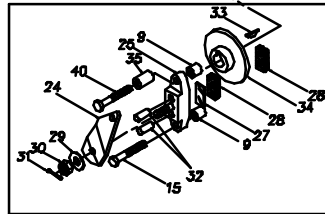

481223
215-2500L
481224
215-2500R

BRAKE ASS'Y FOR MODEL #481223

BRAKE ASS'Y FOR MODEL #481224

 Hydro-Gear
P.1 of 2. 70240-P5

481223
215-2500L
481224
215-2500R

REF	PART NO.	QTY	DESCRIPTION
1	70587 RIGHT	1	KIT - SERVICE HOUSING
-	70586 LEFT	1	KIT - SERVICE HOUSING
4	44358	1	SPLINED 72 TOOTH FINAL DRIVE GEAR
5	62681	1	ASSY, AXLE
		1	AXLE SHAFT
		4	LUG BOLT
8	44147	2	BALL BEARING .62ID X 1.38 X .44
9	23770	2	BRAKE SPACER
10	44351	1	BRAKE SHAFT (SPLINED)
11	44369	1	E-RING
12	8001214-3700	1	BALL, 3/8" DIAMETER
15	44276	1	BOLT, 1/4-20 X 1-1/2"
14	44366	6	BOLT, 1/4-20 X 2-1/2"
16	44371	2	WASHER, HT .62ID X 1.0 OD X .05 THK
17	44269	2	PIN, SPRING 3/16" X 1/2" LONG
18	23748	2	MOUNTING SPACER (481224 ASS'Y)
-	23749	3	MOUNTING SPACER (481223 ASS'Y)
19	44355	1	BEARING SPACER
20	44232	1	BALL BEARING 15 MM X 35 MM X 11 MM
21	44354	1	RETAINING RING
22	44353	1	11 TOOTH INPUT GEAR
23	50416	2	GREASE(10 OZ TUBE)
24	44064	1	ARM, BRAKE ACTUATOR (481223 ASS'Y)
-	44613	1	ARM, BRAKE ACTUATOR (481224 ASS'Y)
25	62589	1	ASSY, BRAKE YOKE
		1	BRAKE YOKE
		1	SQUARE HEAD BOLT
27	44134	1	PLATE, PUCK
28	44132	2	PUCK, BRAKE
29	44130	1	WASHER, 7/16 X 7/8 OD X .06 HT
30	44142	1	NUT, CASTLE 5/16-24 PL
31	44101	1	FIN, COTTER
32	44127	2	PIN, BRAKE ACTUATING
33	44143	1	KEY, HI PRO 3/16 X 5/8
34	44090	1	DISC, BRAKE
35	23711	1	SPACER, TORSION SPRING
40	44612	1	BOLT, 1/4-20 X 2-1/2
41	60223	1	GASKET, HSG
42	60283	1	OIL SEAL, 1.25 X .625
44	60267	1	O-RING
48	60419	1	17T GEAR
49	60420	1	60T GEAR

 Hydro-Gear
P.2 of 2. 70240-P6