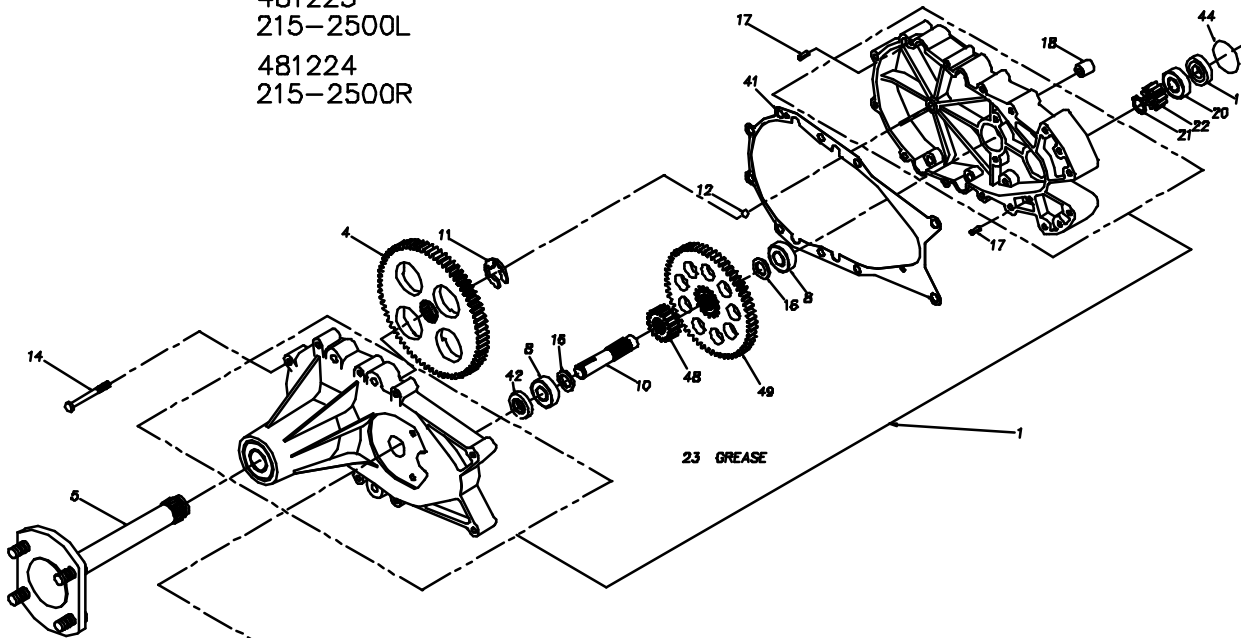

481223
215-2500L
481224
215-2500R

BRAKE ASS'Y FOR MODEL #481223

BRAKE ASS'Y FOR MODEL #481224

 Hydro-Gear
P.1 of 2. 70240-P5

481223
215-2500L
481224
215-2500R

REF	PART NO.	QTY	DESCRIPTION
1	70587 RIGHT	1	KIT - SERVICE HOUSING
-	70586 LEFT	1	KIT - SERVICE HOUSING
4	44358	1	SPLINED 72 TOOTH FINAL DRIVE GEAR
5	62681	1	ASSY, AXLE
		1	AXLE SHAFT
		4	LUG BOLT
8	44147	2	BALL BEARING .62ID X 1.38 X .44
9	23770	2	BRAKE SPACER
10	44351	1	BRAKE SHAFT (SPLINED)
11	44369	1	E-RING
12	8001214-3700	1	BALL, 3/8" DIAMETER
15	44276	1	BOLT, 1/4-20 X 1-1/2"
14	44366	6	BOLT, 1/4-20 X 2-1/2"
16	44371	2	WASHER, HT .62ID X 1.0 OD X .05 THK
17	44269	2	PIN, SPRING 3/16" X 1/2" LONG
18	23748	2	MOUNTING SPACER (481224 ASS'Y)
-	23749	3	MOUNTING SPACER (481223 ASS'Y)
19	44355	1	BEARING SPACER
20	44232	1	BALL BEARING 15 MM X 35 MM X 11 MM
21	44354	1	RETAINING RING
22	44353	1	11 TOOTH INPUT GEAR
23	50416	2	GREASE(10 OZ TUBE)
24	44064	1	ARM, BRAKE ACTUATOR (481223 ASS'Y)
-	44613	1	ARM, BRAKE ACTUATOR (481224 ASS'Y)
25	62589	1	ASSY, BRAKE YOKE
		1	BRAKE YOKE
		1	SQUARE HEAD BOLT
27	44134	1	PLATE, PUCK
28	44132	2	PUCK, BRAKE
29	44130	1	WASHER, 7/16 X 7/8 OD X .06 HT
30	44142	1	NUT, CASTLE 5/16-24 PL
31	44101	1	FIN, COTTER
32	44127	2	PIN, BRAKE ACTUATING
33	44143	1	KEY, HI PRO 3/16 X 5/8
34	44090	1	DISC, BRAKE
35	23711	1	SPACER, TORSION SPRING
40	44612	1	BOLT, 1/4-20 X 2-1/2
41	60223	1	GASKET, HSG
42	60283	1	OIL SEAL, 1.25 X .625
44	60267	1	O-RING
48	60419	1	17T GEAR
49	60420	1	60T GEAR

 Hydro-Gear
P.2 of 2. 70240-P6