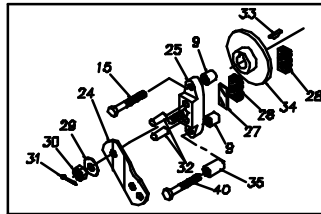

481223
215-2500L
481224
215-2500R

BRAKE ASS'Y FOR MODEL #481223

BRAKE ASS'Y FOR MODEL #481224

 Hydro-Gear
P.1 of 2. 70240-P5

481223
215-2500L
481224
215-2500R

REF	PART NO.	QTY	DESCRIPTION
1	70587 RIGHT	1	KIT - SERVICE HOUSING
-	70586 LEFT	1	KIT - SERVICE HOUSING
4	44358	1	SPLINED 72 TOOTH FINAL DRIVE GEAR
5	62681	1	ASSY, AXLE
		1	AXLE SHAFT
		4	LUG BOLT
8	44147	2	BALL BEARING .62ID X 1.38 X .44
9	23770	2	BRAKE SPACER
10	44351	1	BRAKE SHAFT (SPLINED)
11	44369	1	E-RING
12	8001214-3700	1	BALL, 3/8" DIAMETER
15	44276	1	BOLT, 1/4-20 X 1-1/2"
14	44366	6	BOLT, 1/4-20 X 2-1/2"
16	44371	2	WASHER, HT .62ID X 1.0 OD X .05 THK
17	44269	2	PIN, SPRING 3/16" X 1/2" LONG
18	23748	2	MOUNTING SPACER (481224 ASS'Y)
-	23749	3	MOUNTING SPACER (481223 ASS'Y)
19	44355	1	BEARING SPACER
20	44232	1	BALL BEARING 15 MM X 35 MM X 11 MM
21	44354	1	RETAINING RING
22	44353	1	11 TOOTH INPUT GEAR
23	50416	2	GREASE(10 OZ TUBE)
24	44064	1	ARM, BRAKE ACTUATOR (481223 ASS'Y)
-	44613	1	ARM, BRAKE ACTUATOR (481224 ASS'Y)
25	62589	1	ASSY, BRAKE YOKE
		1	BRAKE YOKE
		1	SQUARE HEAD BOLT
27	44134	1	PLATE, PUCK
28	44132	2	PUCK, BRAKE
29	44130	1	WASHER, 7/16 X 7/8 OD X .06 HT
30	44142	1	NUT, CASTLE 5/16-24 PL
31	44101	1	FIN, COTTER
32	44127	2	PIN, BRAKE ACTUATING
33	44143	1	KEY, HI PRO 3/16 X 5/8
34	44090	1	DISC, BRAKE
35	23711	1	SPACER, TORSION SPRING
40	44612	1	BOLT, 1/4-20 X 2-1/2
41	60223	1	GASKET, HSG
42	60283	1	OIL SEAL, 1.25 X .625
44	60267	1	O-RING
48	60419	1	17T GEAR
49	60420	1	60T GEAR

 Hydro-Gear
P.2 of 2. 70240-P6