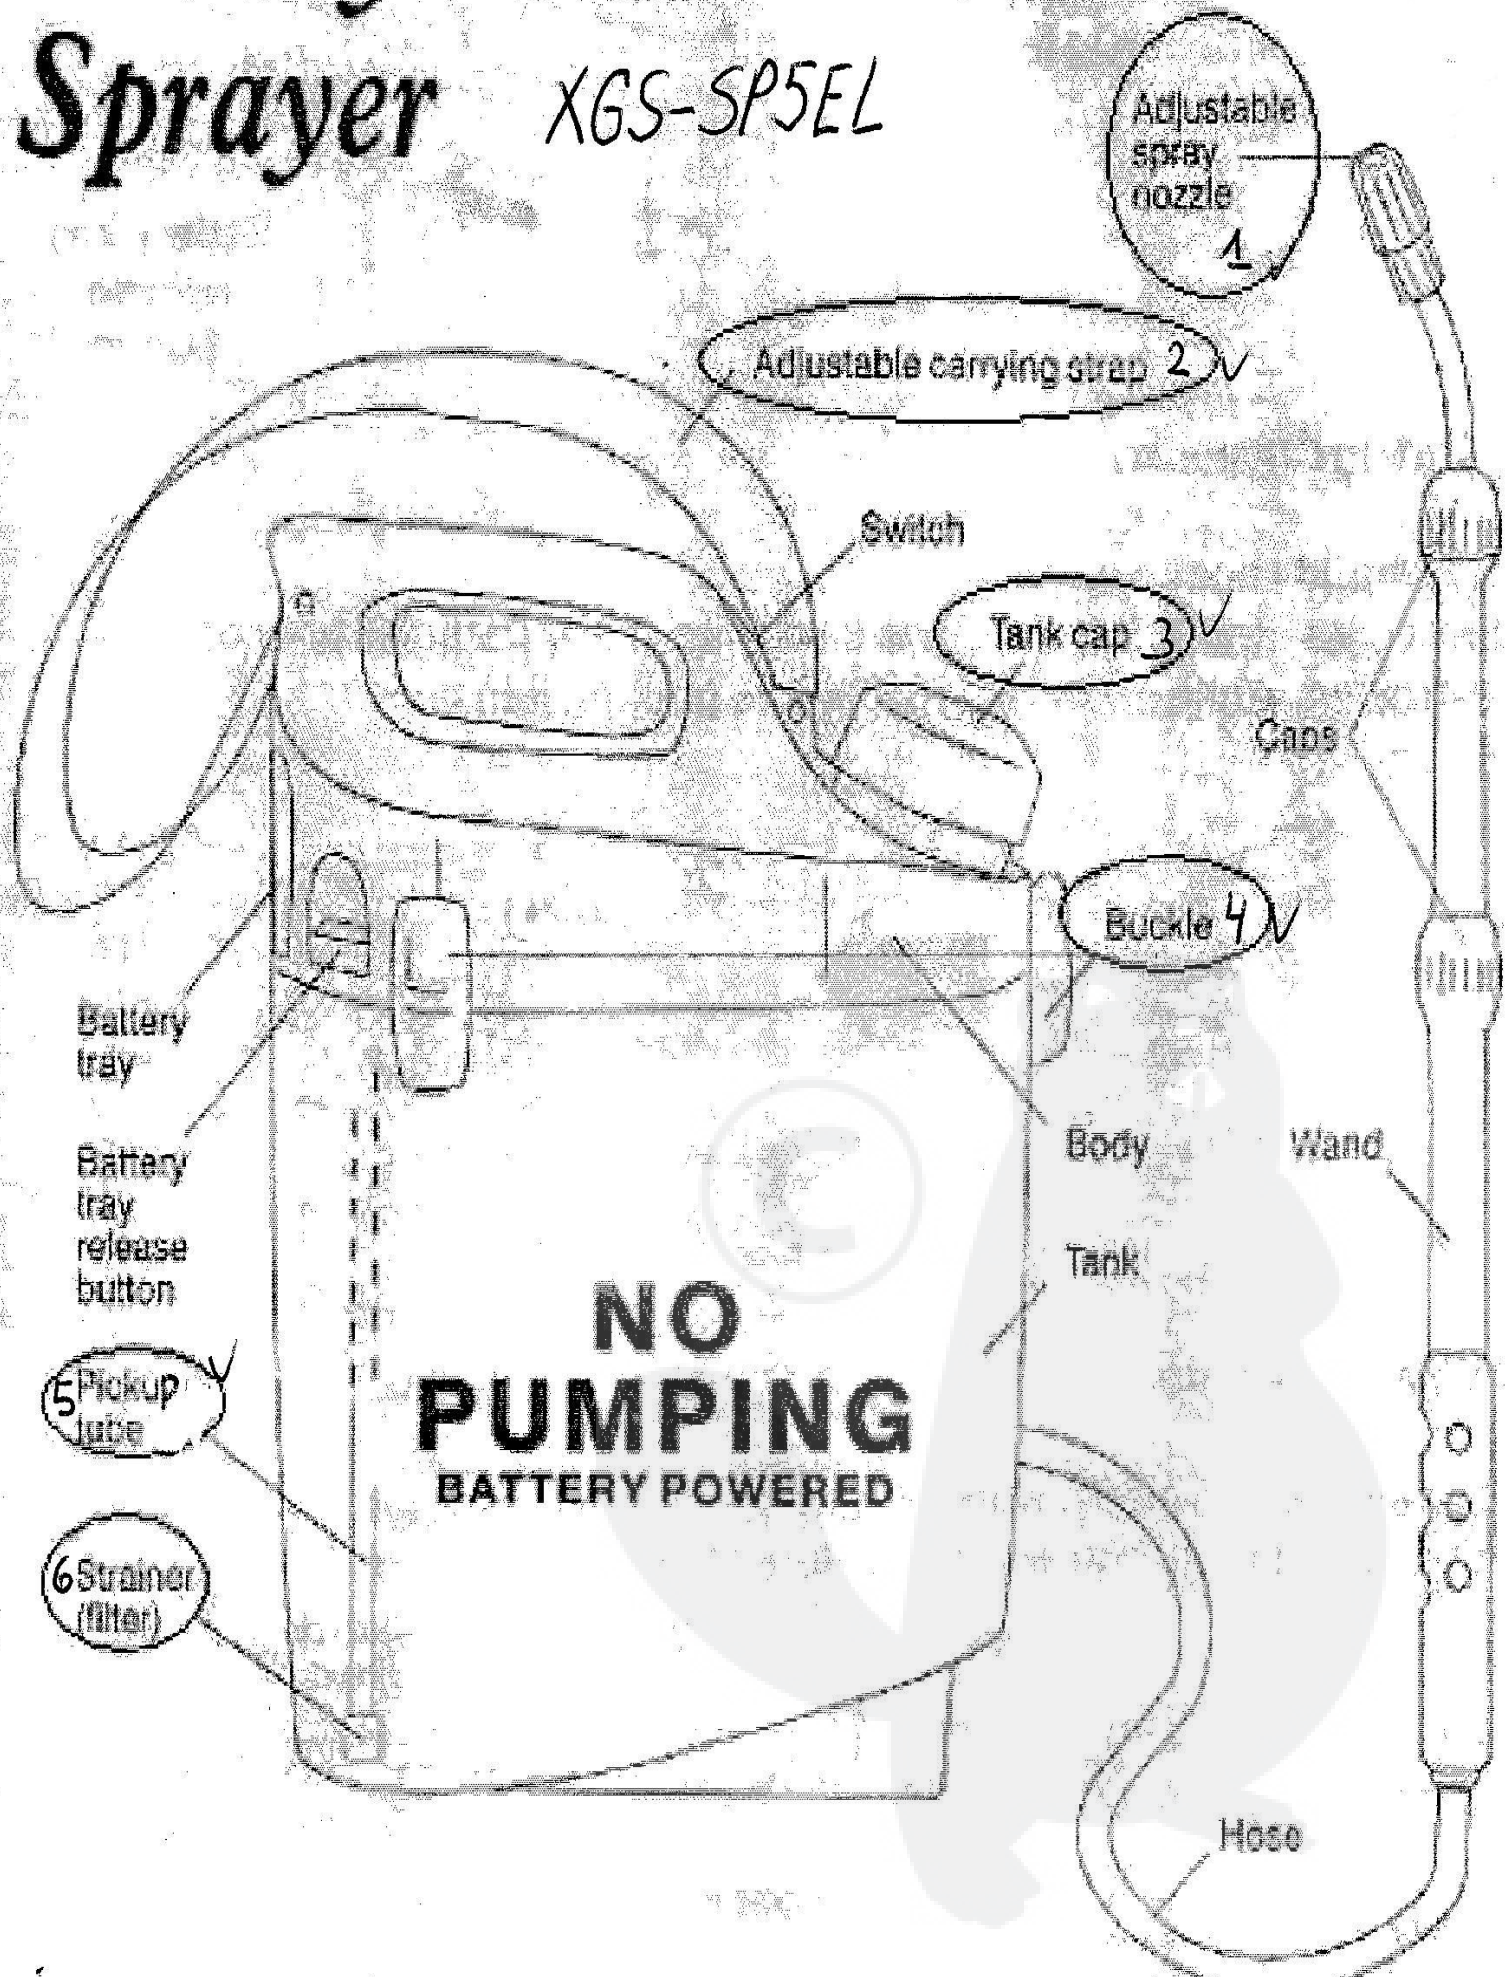

Battery Powered Sprayer XGS-SP5EL

GS-SP5EL

1	GN-SP5EL-1	ADJUSTABLE SPRAY NOZZLE
2	GN-SP5EL-2	ADJUSTABLE CARRYING STRAP
3	GN-SP5EL-3	TANK CAP
4	GN-SP5EL-4	BUCKLE
5	GN-SP5EL-5	PICKUP TUBE
6	GN-SP5EL-6	STRAINER