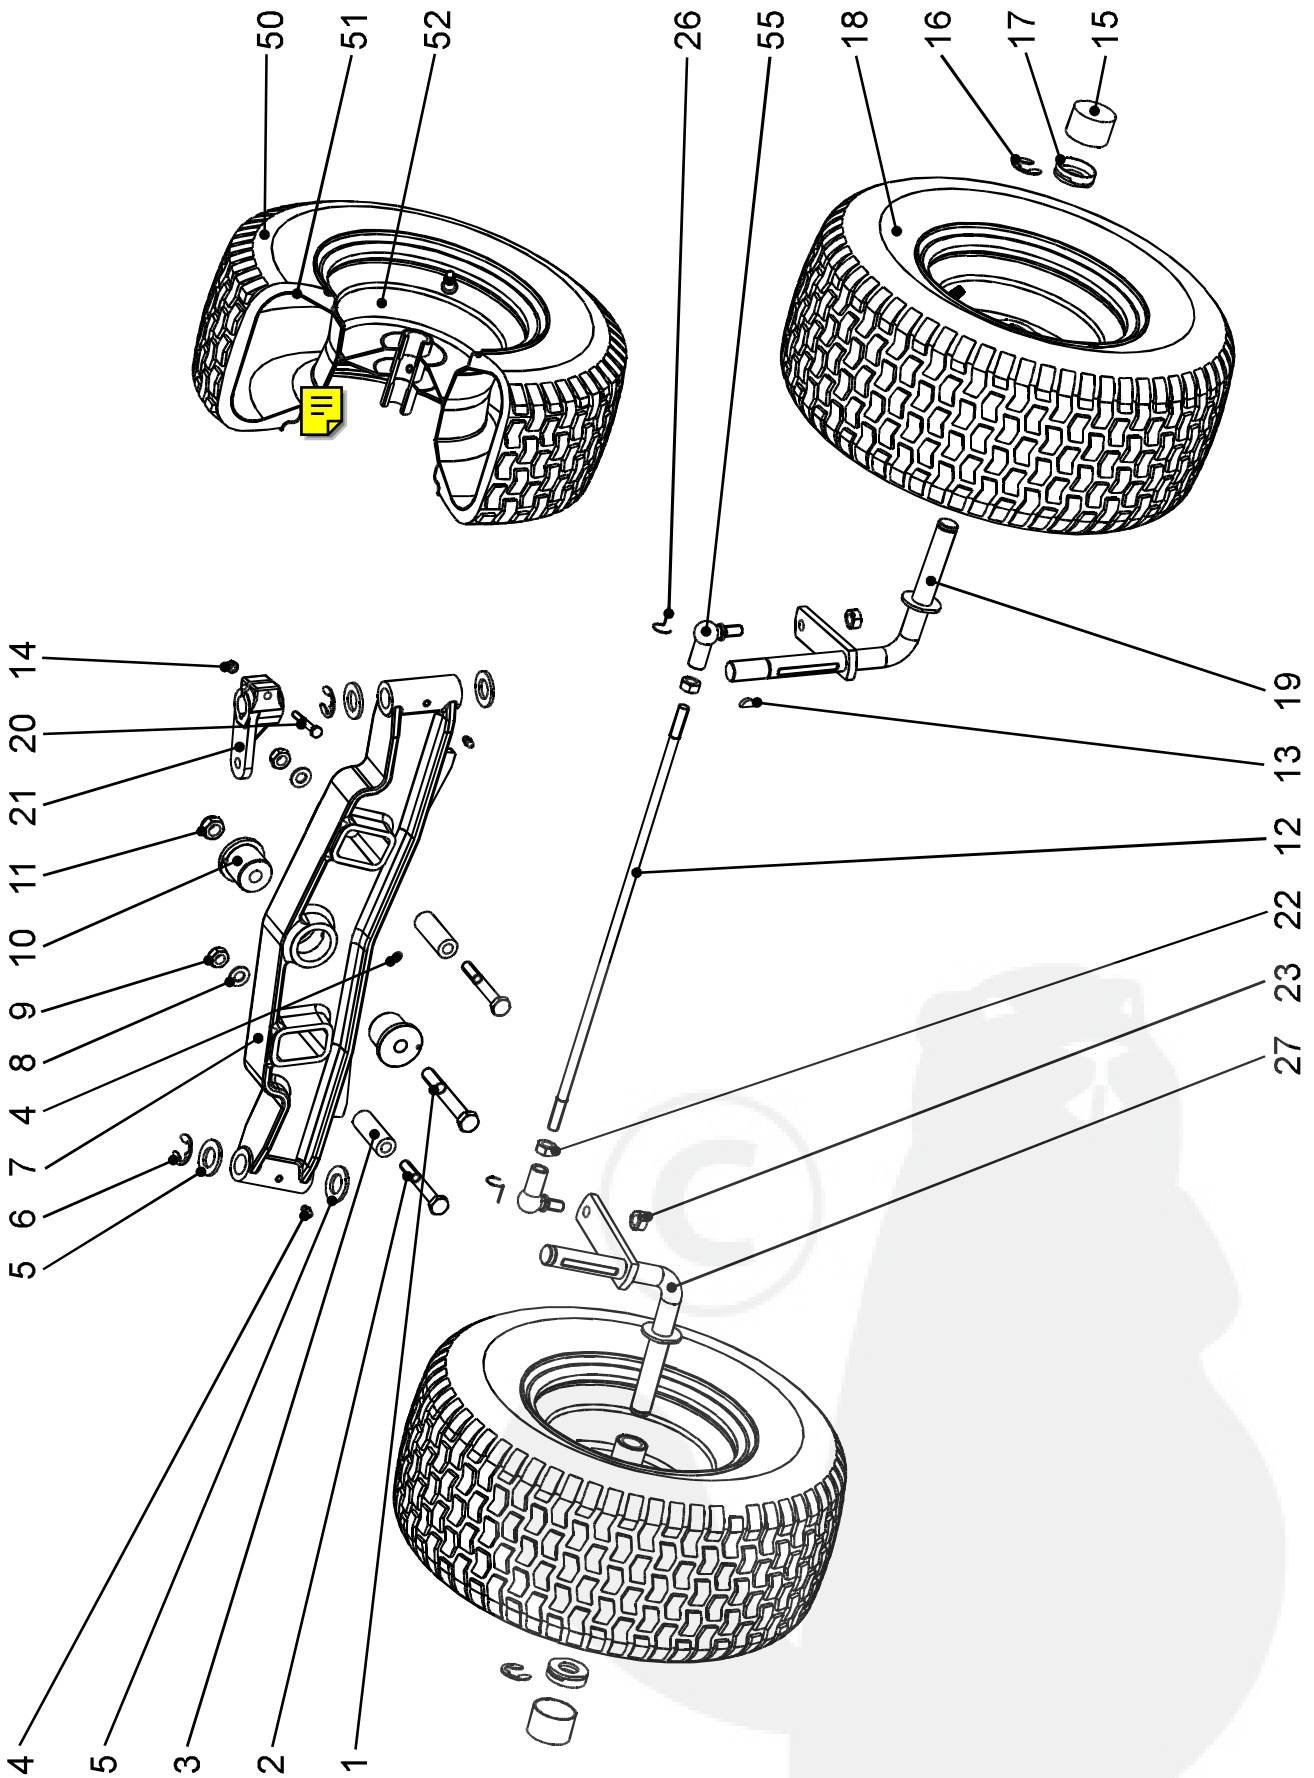

FRONT AXLE

FRONT AXLE

Section 2

GRP	POS.	PART NO.	DESCRIPTION	Q.TY	CODE
2	1	221012090	Hex screw M12x90 DIN 931 8.8	1	
2	2	201221175	Hex screw M10x75 DIN 931 8.8	2	
2	3	201058447	Spacer	2	
2	4	000740113	Grease fitting MK 6 DIN 71412	3	
2	5	000295966	Flat washer 19 DIN 125 A	4	
2	6	000230230	Spring clip 15 DIN 6799	2	
2	7	000093852	Front axle	1	
2	8	000292061	Flat washer 10.5 DIN 125 A	2	
2	9	000281446	Self locking nut M10 DIN 985 Cl.8	2	
2	10	505900004	Front axle bushing	2	
2	11	000282557	Self locking nut M12 DIN 982 Cl.8	1	
2	12	000069080	Tie rod front axle	1	
2	13	000207152	Square key 5x7.5 DIN 6888	1	
2	14	000283118	Self locking nut M6 DIN 985 Cl.8	1	
2	15	000407121	Hub cap SC 1-1/2	2	
2	16	000230230	Spring Clip 15 DIN 6799	2	
2	17	204958041	Washer with tube	2	
2	18	204959299	Front tyre wheel assy 16x6.5-8 KST	2	
2	19	200958719	Spindle, left	1	
2	20	221006045	Hex screw M6x45 DIN 931 8.8	1	
2	21	200058647	Steering spindle lever for Y2K	1	
2	22	000273625	Hex nut M10 DIN 934 Cl.8	2	
2	23	204101006	Self locking nut M10 DIN 980 8/V	2	
2	26	000235246	Locking stirrups 16 DIN 71805 S	2	
2	27	200958718	Spindle, right	1	
2	50	204598001	Tyre 16x6.5-8 KENDA SUPER TURF	2	
2	51	000415426	Tube 16x6.5-8	2	
2	52	204598024	Rim complete 16x6.5-8	2	
2	55	195800901	Ball angle joint 16	2