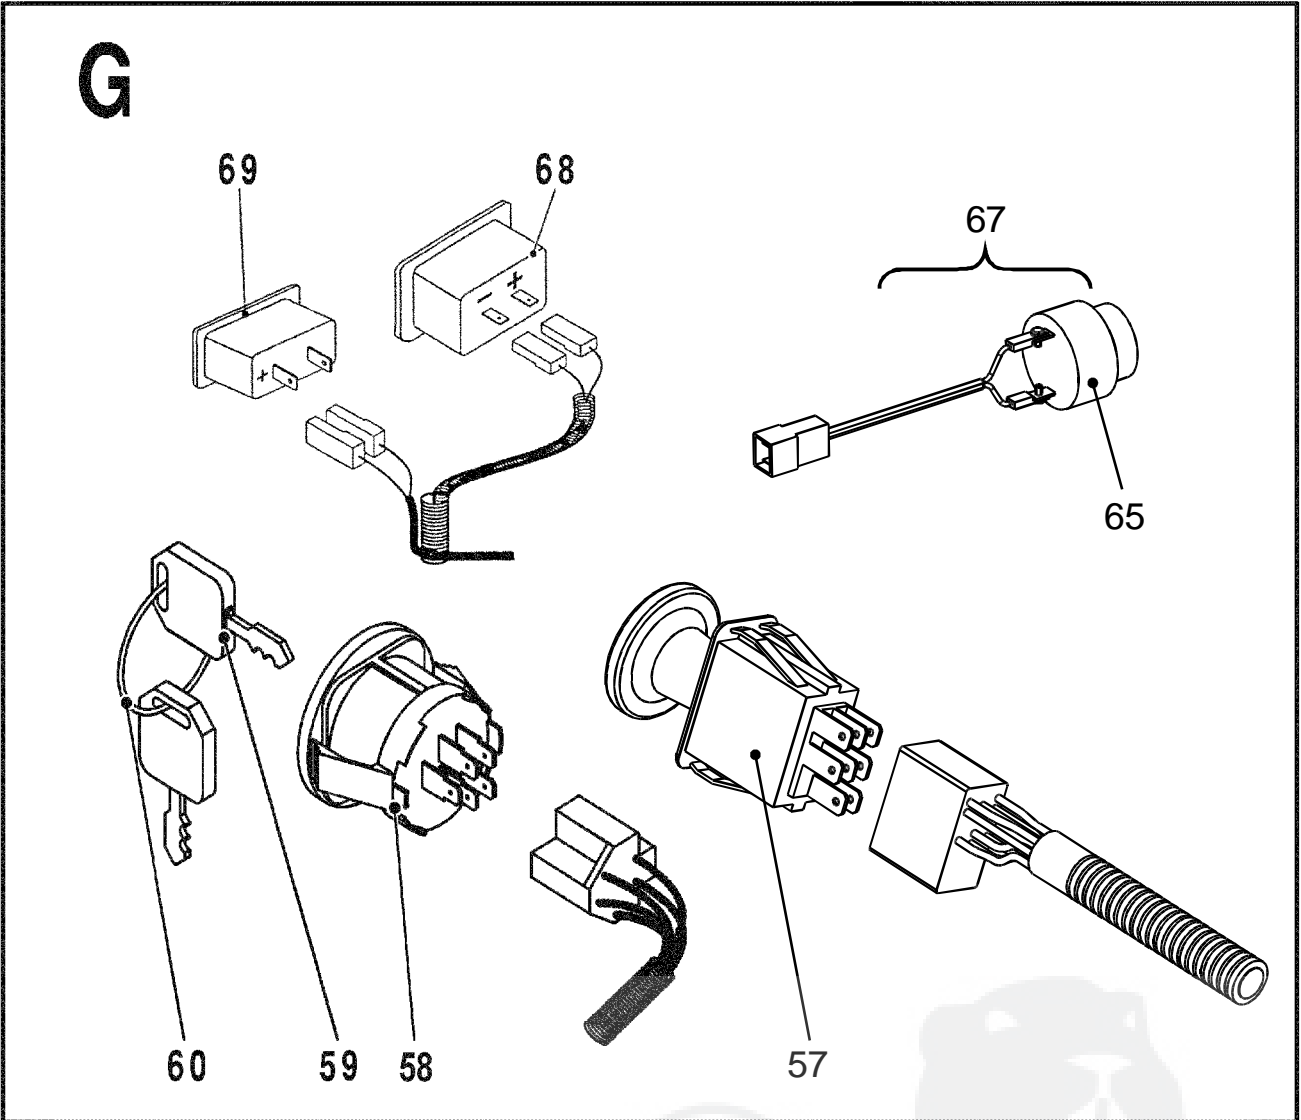

ELECTRICAL - SWITCHES (2)

Section 9

GRP	POS.	PART NO.	DESCRIPTION	Q.TY	CODE
9	57	204059307	Locking pull switch	1	
9	58	200830600	Ignition switch DELTA integral with key	1	
9	59	200800001	Key with moulded cover for integral switch	2	
9	60	000304909	Ring 406 15/40	1	
9	65	201852002	Buzzer	1	
9	67	201958410	Buzzer compl.	1	
9	68	505900098	Hourmeter 82001	1	
9	69	505900108	Ampermeter prime	1	
9	70	203125361	Regulator Honda 530	1	
9	71	203056129	Regulator holder	1	
9	72	000254067	Hex screw M5x16 DIN 933 8.8	2	
9	73	000286605	Hex screw M5x25 DIN 933 8.8	2	
9	74	000289828	Flat washer 5.3 DIN 125 A	4	
9	75	000239448	Flat washer 5.3 DIN 9021 B	2	
9	76	000285912	Self locking nut M5 DIN 985 Cl.8	4