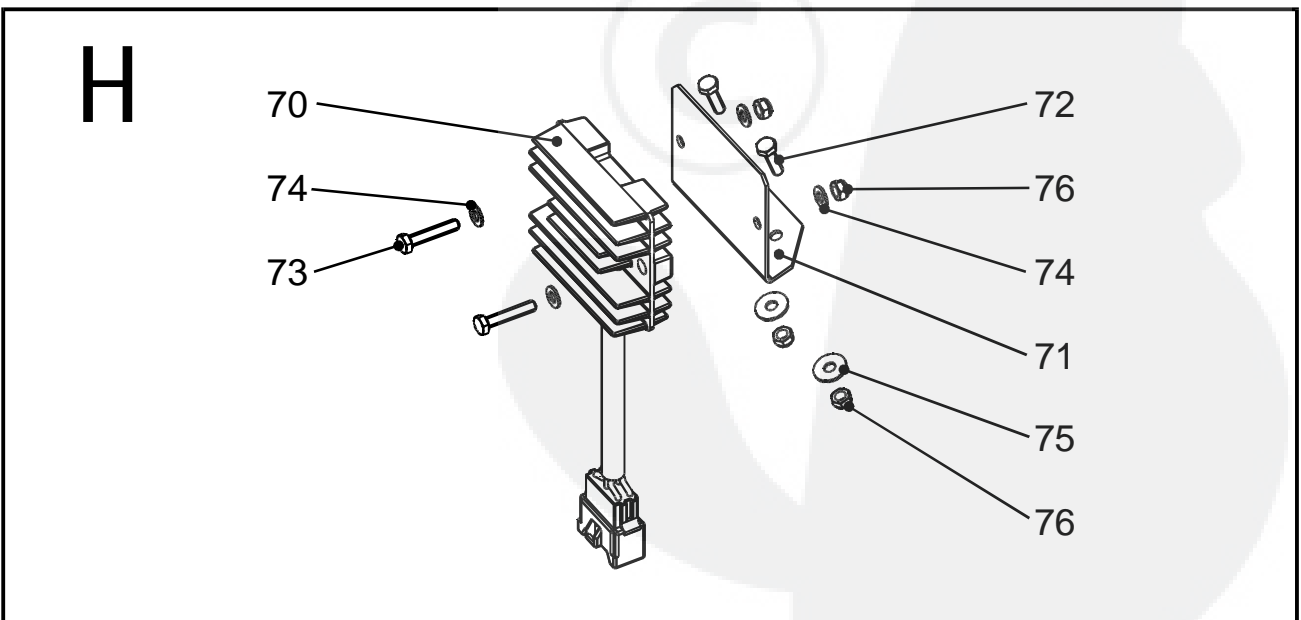

ELECTRICAL - SWITCHES (2)

Section 9

GRP	POS.	PART NO.	DESCRIPTION	Q.TY	CODE
9	57	204059307	Locking pull switch	1	
9	58	200830600	Ignition switch DELTA integral with key	1	
9	59	200800001	Key with moulded cover for integral switch	2	
9	60	000304909	Ring 406 15/40	1	
9	65	201852002	Buzzer	1	
9	67	201958410	Buzzer compl.	1	
9	68	505900098	Hourmeter 82001	1	
9	69	505900108	Ampermeter prime	1	
9	70	203125361	Regulator Honda 530	1	
9	71	203056129	Regulator holder	1	
9	72	000254067	Hex screw M5x16 DIN 933 8.8	2	
9	73	000286605	Hex screw M5x25 DIN 933 8.8	2	
9	74	000289828	Flat washer 5.3 DIN 125 A	4	
9	75	000239448	Flat washer 5.3 DIN 9021 B	2	
9	76	000285912	Self locking nut M5 DIN 985 Cl.8	4