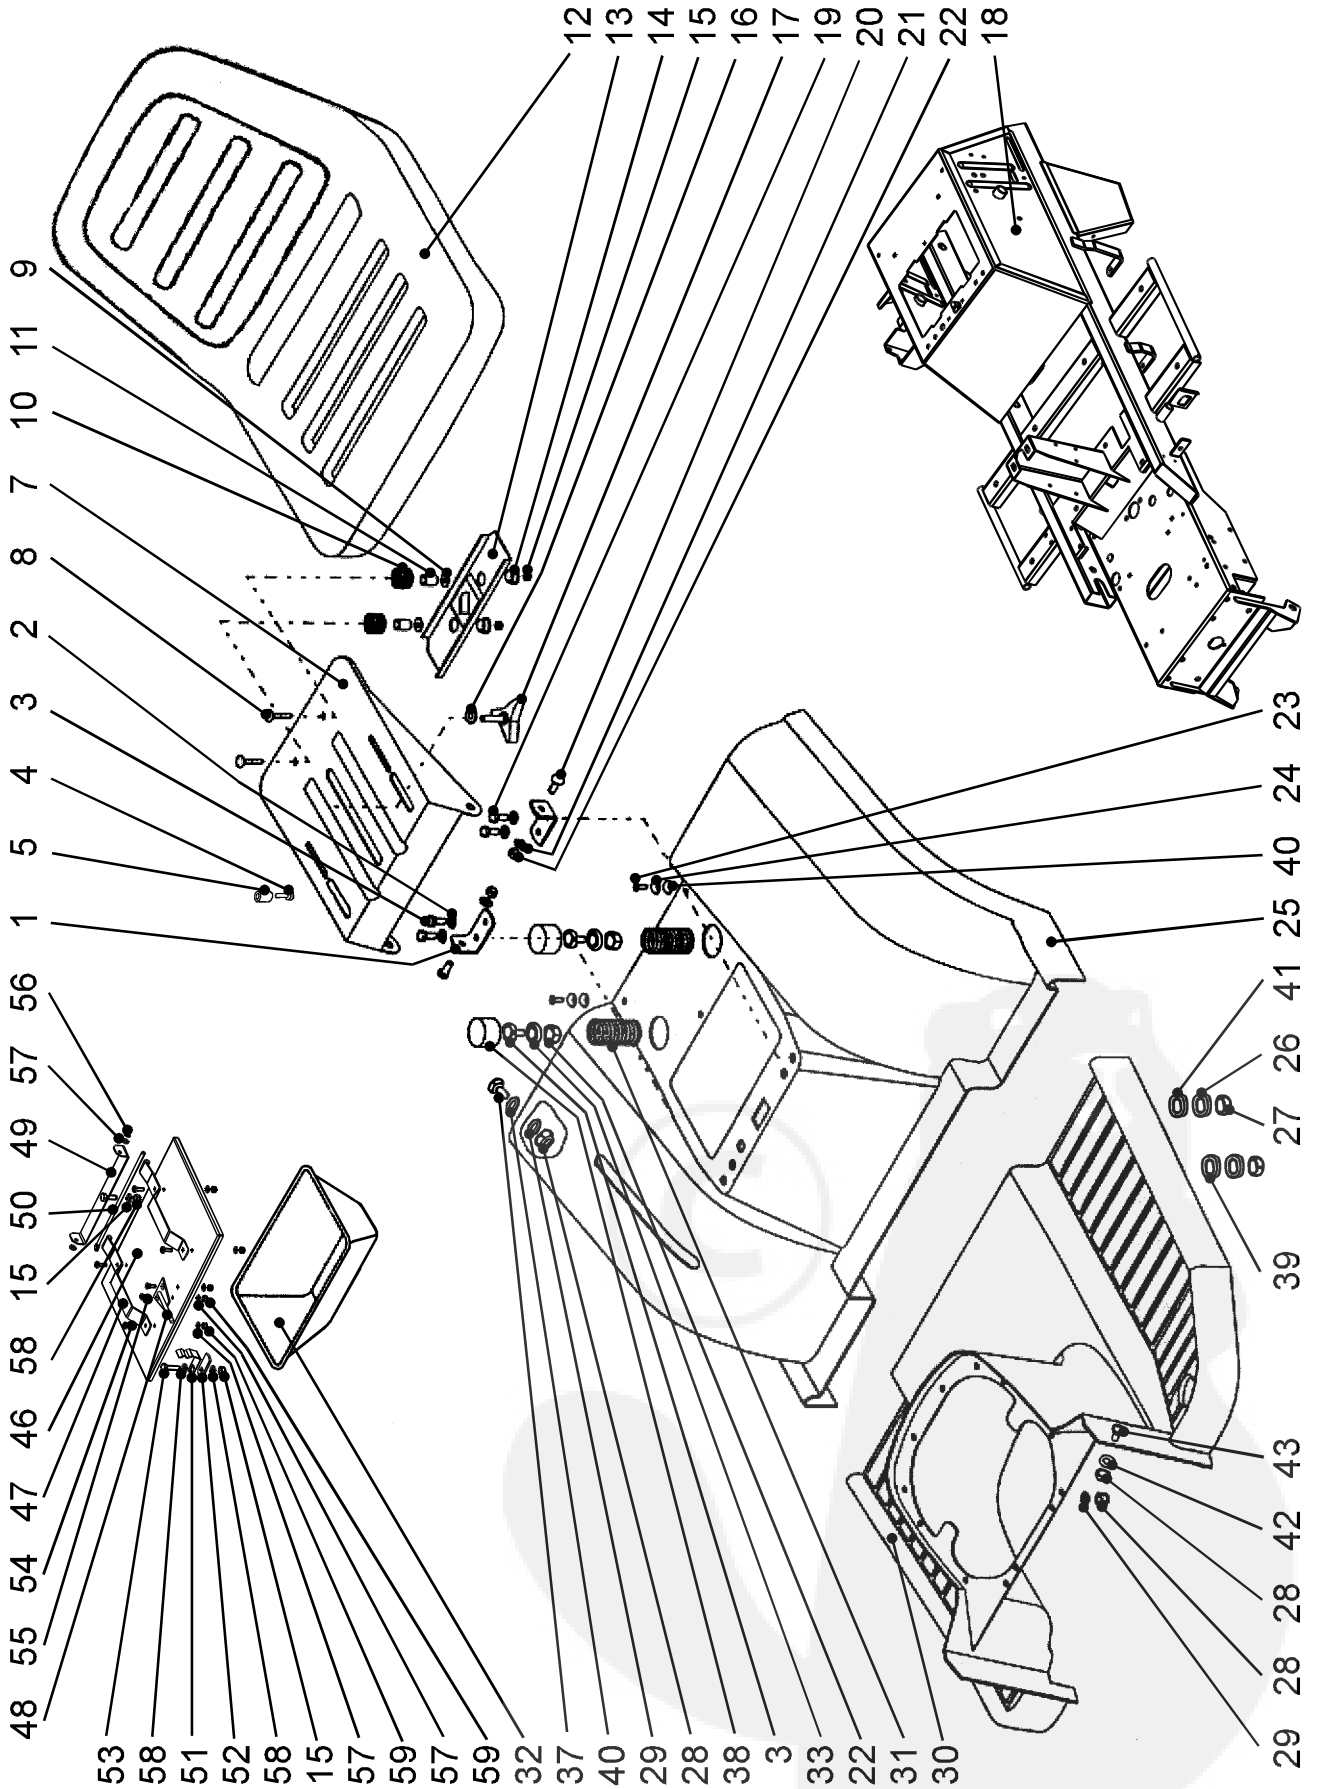

BODY ASSEMBLY - FENDER / SEAT

BODY ASSEMBLY - FENDER/SEAT

Section 8

GRP	POS.	PART NO.		Q.TY	CODE
8	1	105800940	Seat support bracket	2	
8	2	000201003	Spring washer 8 DIN 127 B	4	
8	3	000244563	Hex screw M8x20 DIN 933 8.8	5	
8	4	222008020	Hex flange bolt M8x20 DIN 6921 8.8	2	
8	5	201058223	Spacer	2	
8	7	105800939	Seat support	1	
8	8	240306030	Carriage bolt M6x30 DIN 603 6.8	2	
8	9	000298210	Flat washer 6.4 DIN 9021 B	2	
8	10	000331386	Seat spring	2	
8	11	105800935	Spacer split	2	
8	12	505900120	Seat INI 063 with arm rests	1	
8	13	105800938	Bracket	1	
8	14	000002156	Bushing	2	
8	15	000283118	Self locking nut M6 DIN 985 Cl.8	4	
8	16	000290642	Spring washer 8 DIN 137 A	2	
8	17	203150000	Adj. knob KRG 1A 40 M8x15	2	
8	18	200958705	Chasis frame	1	
8	19	000246235	Hex screw M8x25 DIN 933 8.8	1	
8	20	000074690	Seat support screw	2	
8	21	000291500	Flat washer 8.4 DIN 125 A	2	
8	22	000280885	Self locking nut M8 DIN 985 Cl.8	4	
8	23	204200001	Flat head socket screw M5x16 DIN 7991 10.9	2	
8	24	000268774	Finishing washer 5.3 SN 213912	2	
8	25	203056256	Fender RAL 7016	1	
8	26	000292061	Flat washer 10.5 DIN 125 A	4	
8	27	000281446	Self locking nut M10 DIN 985 Cl.8	4	
8	28	000285912	Self locking nut M5 DIN 985 Cl.8	14	
8	29	000239448	Flat washer 5.3 DIN 9021 B	12	
8	30	200057102	Footrest assy - black	1	
8	31	000098692	Seat spring	2	
8	32	201058111	Storage box	1	
8	33	000298760	Flat washer 8.4 DIN 9021 B	2	
8	37	000207086	Carriage bolt M5x16 DIN 603 6.8	6	
8	38	000407121	Hub cap SC 1-1/2 - black	2	
8	39	105800864	Rubber washer 10.5	2	
8	40	105800862	Rubber washer 5.3	8	
8	41	105800870	Rubber washer 11.5	2	
8	42	000289828	Flat washer 5.3 DIN 125 A	2	
8	43	254505016	Flat head screw M5x16 DIN 965 A 4.8	2	
8	46	204056347	Storage box door	1	
8	47	204056350	Door hinge	2	
8	48	204958059	Latch	1	
8	49	204958060	Door bracket	1	
8	50	204056349	Pin	1	
8	51	204056354	Spring	1	
8	52	204056353	Support plate	1	
8	53	204206201	Hex screw M6x20 DIN 933 8.8	1	
8	54	204041205	Screw M4x12 DIN 7985 A 4.8	4	
8	55	204041206	Screw M4x12 DIN 965 A 4.8	2	
8	56	200258742	Cotter pin 1.6x12 DIN 94	1	
8	57	000200090	Flat washer 4.3 DIN 125 A	8	
8	58	000290389	Flat washer 6.4 DIN 125 A	1	
8	59	000284240	Self locking nut M4 DIN 985 Cl.8	6