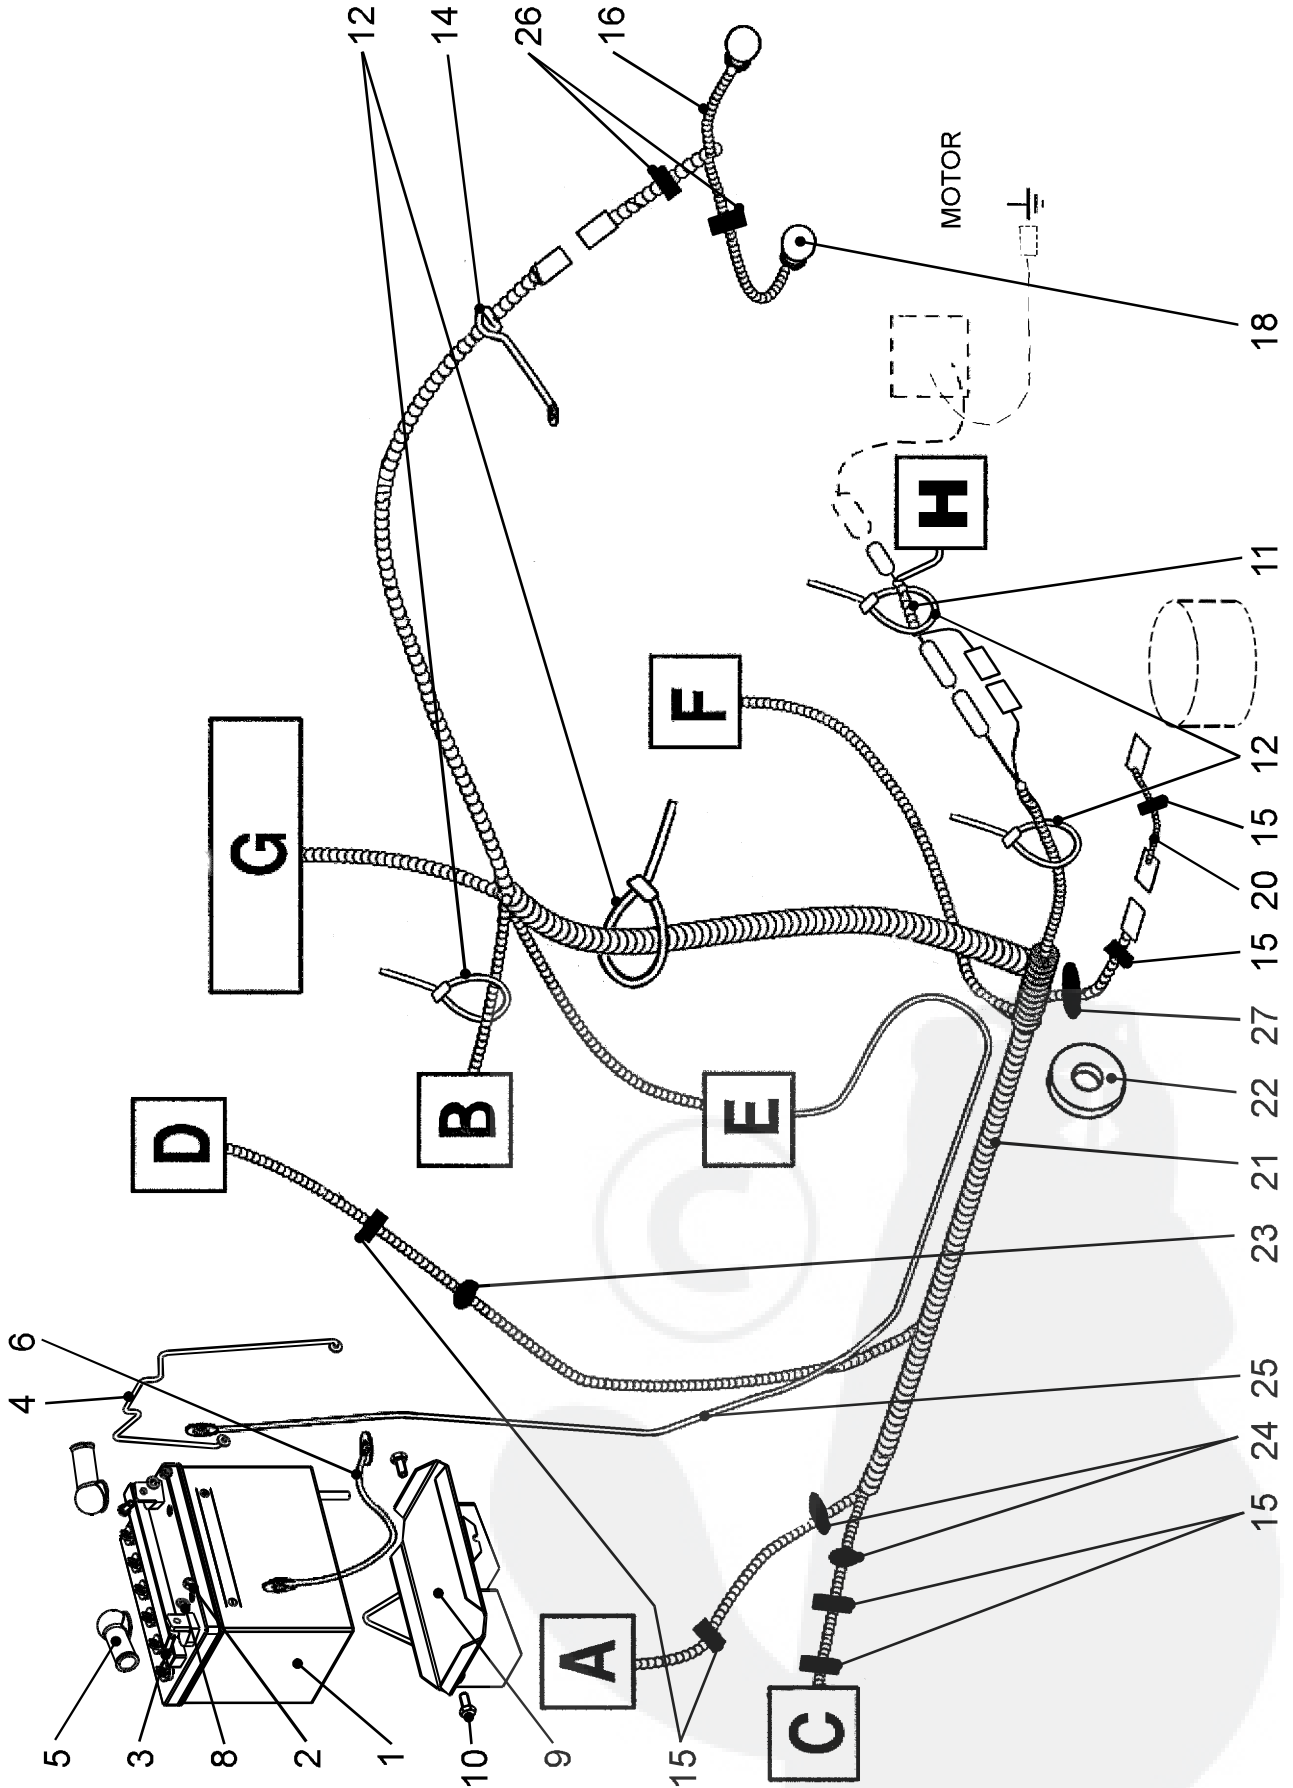

Cooper

Lawn Tractor

Model 160 V-2H

Spare Parts List

Series 2005

COOPER 160 V-2H

- 1 ENGINE ASSEMBLY
- 2 FRONT AXLE
STEERING
- 3 TRANSMISSION DRIVE
- 4 OPERATION
 - MOWER/LIFT
 - BRAKE/BY-PASS
 - TRAVEL PEDALS
- 5 CUTTING PAN
 - MOWER HOUSING COMPL.
 - DRIVE SYSTEM
- 6 CHUTE - COLLECTOR ASSEMBLY
- 7 GRASS COLLECTOR ASSEMBLY
- 8 BODY ASSEMBLY
 - FENDER/SEAT
 - HOOD
- 9 ELECTRICAL
 - WIRING HARNESS COMPL.
 - SWITCHES (1)
 - SWITCHES (2)
- 10 DECALS/LABELS

BODY ASSEMBLY - HOOD

BODY ASSEMBLY - HOOD**Section 8**

GRP	POS.	PART NO.	DESCRIPTION	Q.TY	CODE
8	61	200958645	Bumper (Senator)	1	
8	62	203958083	Hood	1	
8	68	204160001	Spring pin 6x45 ISO 8750	1	
8	69	204958063	Steering wheel	1	
8	70	254505016	Flat head screw M5x16 DIN 965 A 4.8	4	
8	71	250004014	Head-slotted screw M4x14 DIN 84 A 4.8	1	
8	72	000084414	Throttle knob - black	1	
8	73	000284240	Self locking nut M4 DIN 985 Cl.8	1	
8	74	000285912	Self locking nut M5 DIN 985 Cl.8	4	
8	75	000717739	Throttle lever assy	1	
8	76	105800812	Brace	1	
8	77	204056430	Dash panel - black	1	
8	81	220005020	Hex screw M5x20 DIN 933 8.8	6	
8	82	000239448	Flat washer 5.3 DIN 9021 B	6	
8	83	000244563	Hex screw M8x20 DIN 933 8.8	4	
8	84	000298760	Flat washer 8.4 DIN 9021 B	4	
8	86	105800818	Safety bar	1	
8	87	105800801	Hood spring	1	
8	89	195800866	Heat shield	1	
8	90	000259314	Self drilling screw 4.2x13 DIN 7504 K	3	
8	93	000305025	Hub cap GL 50x1-2.5 - black	2	
8	95	000201003	Spring washer 8 DIN 127 B	4	