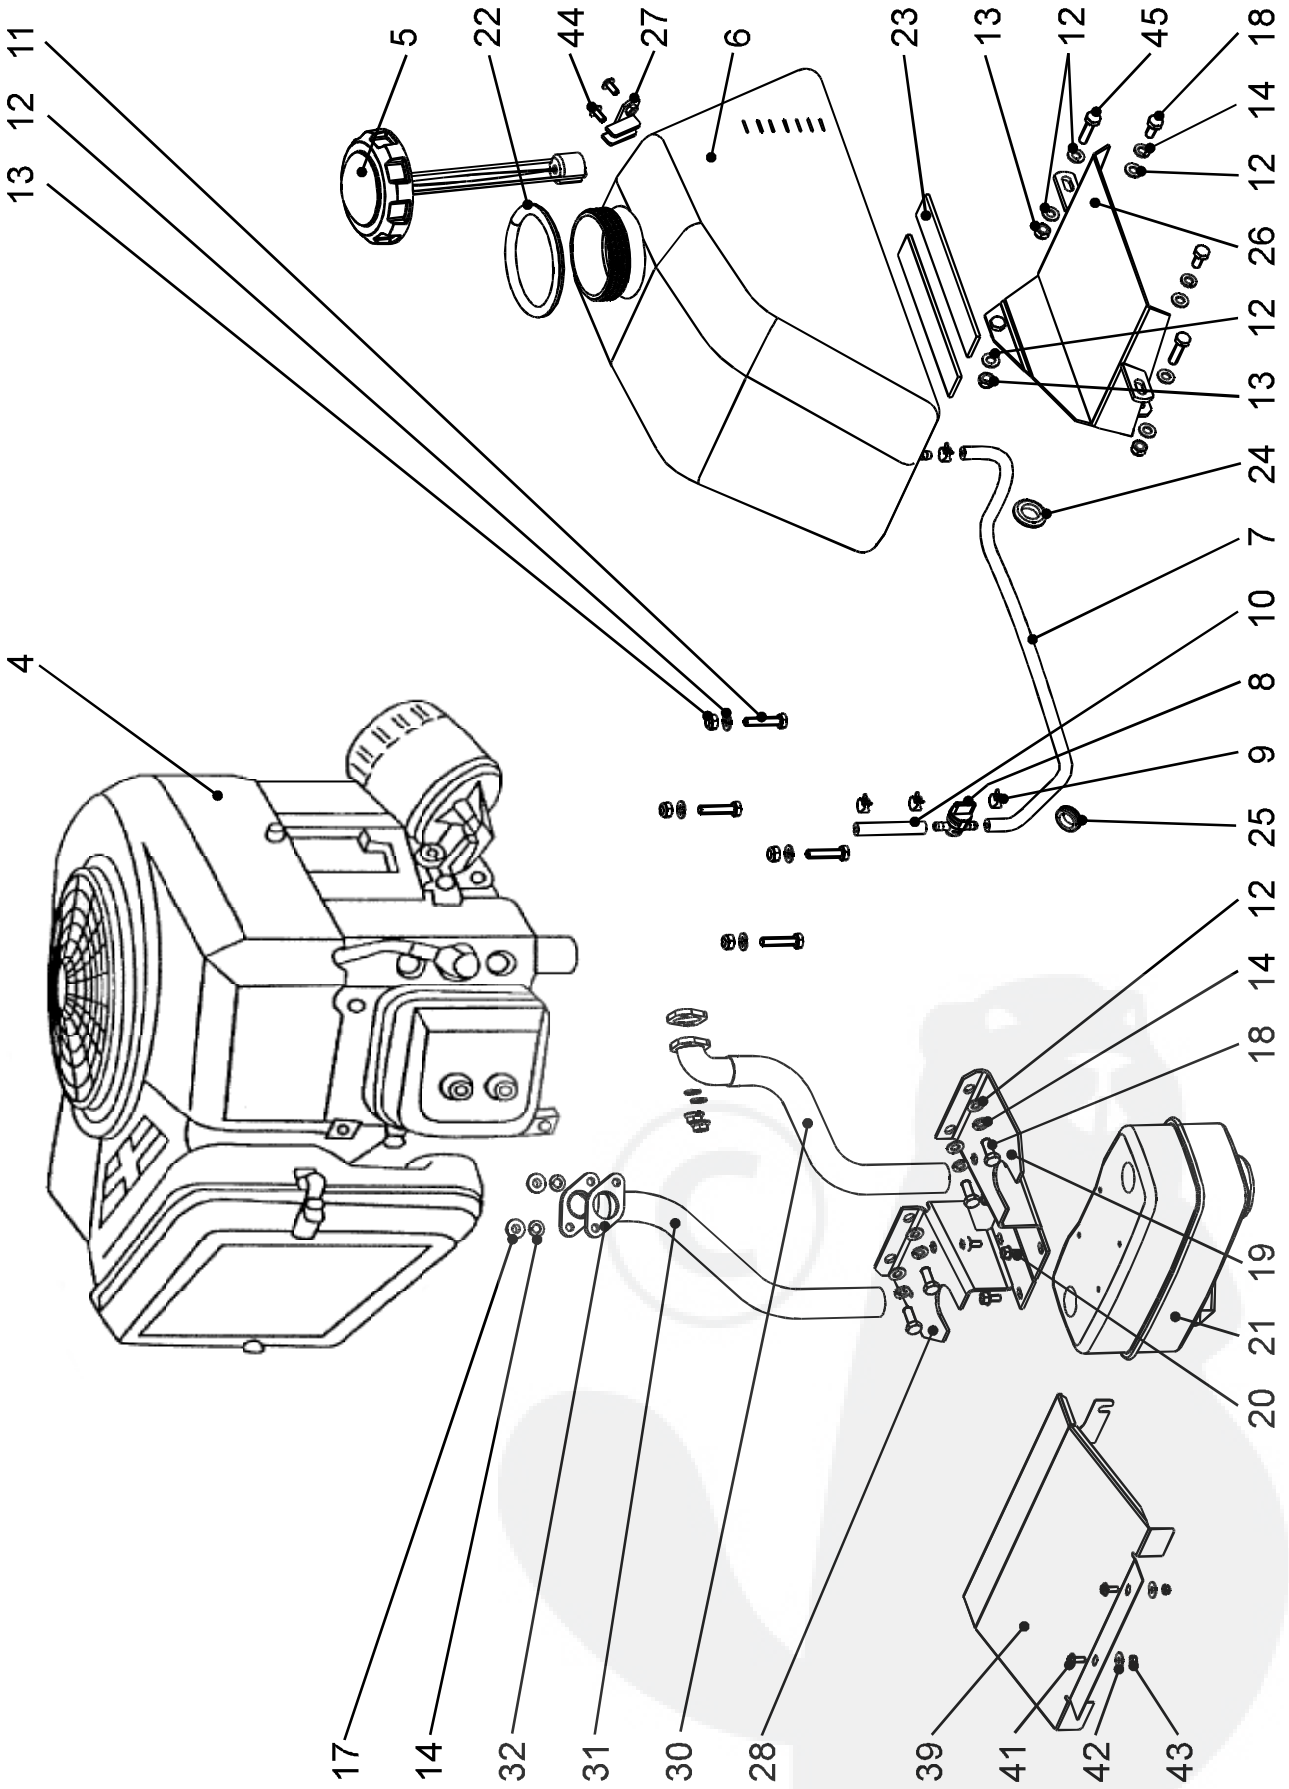

Cooper

Lawn Tractor

Model 160 V-2H

Spare Parts List

Series 2005

COOPER 160 V-2H

- 1 ENGINE ASSEMBLY
- 2 FRONT AXLE
STEERING
- 3 TRANSMISSION DRIVE
- 4 OPERATION
 - MOWER/LIFT
 - BRAKE/BY-PASS
 - TRAVEL PEDALS
- 5 CUTTING PAN
 - MOWER HOUSING COMPL.
 - DRIVE SYSTEM
- 6 CHUTE - COLLECTOR ASSEMBLY
- 7 GRASS COLLECTOR ASSEMBLY
- 8 BODY ASSEMBLY
 - FENDER/SEAT
 - HOOD
- 9 ELECTRICAL
 - WIRING HARNESS COMPL.
 - SWITCHES (1)
 - SWITCHES (2)
- 10 DECALS/LABELS

ENGINE ASSEMBLY

ENGINE ASSEMBLY

Section 1

GRP	POS.	PART NO.	DESCRIPTION	Q.TY	CODE
1	4	203129366	Engine, HONDA 16HP GXV 530	1	
1	5	204959306	Fuel tank cap	1	
1	6	204958344	Fuel tank	1	
1	7	204056368	Fuel line 860mm	1	
1	8	000476300	Fuel tank valve	1	
1	9	000318164	Fuel line clamp UM 5008	4	
1	10	200058527	Fuel line 320mm	1	
1	11	204208405	Hex screw M8x40 DIN 933 8.8	4	
1	12	000291500	Flat washer 8.4 DIN 125 A	15	
1	13	000280885	Self locking nut M8 DIN 985 Cl.8	7	
1	14	000201003	Spring washer 8 DIN 127 B	10	
1	17	000232189	Self locking flange nut M8 DIN 6923 Cl.8	4	
1	18	000244563	Hex screw M8x20 DIN 933 8.8	6	
1	19	195800062	Muffler heat guard, left	1	
1	20	505900065	Taptite thread form screw M6x12 DIN 7500 D	4	
1	21	505900054	Muffler	1	
1	22	204056367	Seaming profil	1	
1	23	204056363	Insert	2	
1	24	820002202	Bushing 18x2	1	
1	25	203800004	Bushing 16x2 KD 7	1	
1	26	204958051	Fuel tank holder	1	
1	27	204958050	Holder	1	
1	28	195800926	Muffler heat guard, right	1	
1	30	203958188	Exhaust tube, left - HONDA 16HP	1	
1	31	203958189	Exhaust tube, right - HONDA 16HP	1	
1	32	203125360	Exhaust gasket 16HP - HONDA	2	
1	39	203056132	Heat shield	1	
1	41	000259094	Screw M5x12 Ecofix 4.8	2	
1	42	000239448	Flat washer 5.3 DIN 9021 B	2	
1	43	000285912	Self locking nut M5 DIN 985 Cl.8	2	
1	44	204601206	Screw M6x12 BN 11 252 10.9	2	
1	45	000245124	Hex screw M8x30 DIN 933 8.8	2	