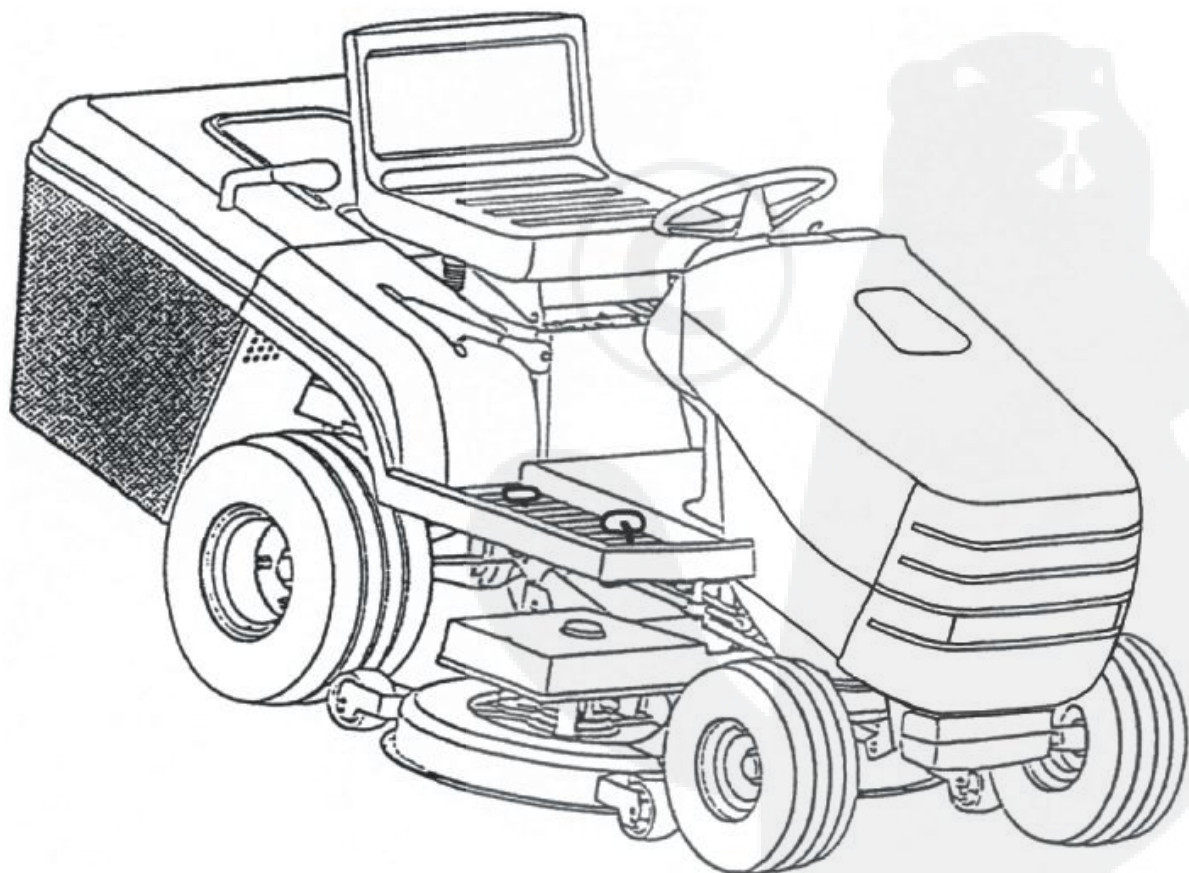

Cooper

Lawn Tractor

Model 160 V-2H

Spare Parts List

Series 2005

COOPER 160 V-2H

- 1 ENGINE ASSEMBLY
- 2 FRONT AXLE
STEERING
- 3 TRANSMISSION DRIVE
- 4 OPERATION
 - MOWER/LIFT
 - BRAKE/BY-PASS
 - TRAVEL PEDALS
- 5 CUTTING PAN
 - MOWER HOUSING COMPL.
 - DRIVE SYSTEM
- 6 CHUTE - COLLECTOR ASSEMBLY
- 7 GRASS COLLECTOR ASSEMBLY
- 8 BODY ASSEMBLY
 - FENDER/SEAT
 - HOOD
- 9 ELECTRICAL
 - WIRING HARNESS COMPL.
 - SWITCHES (1)
 - SWITCHES (2)
- 10 DECALS/LABELS