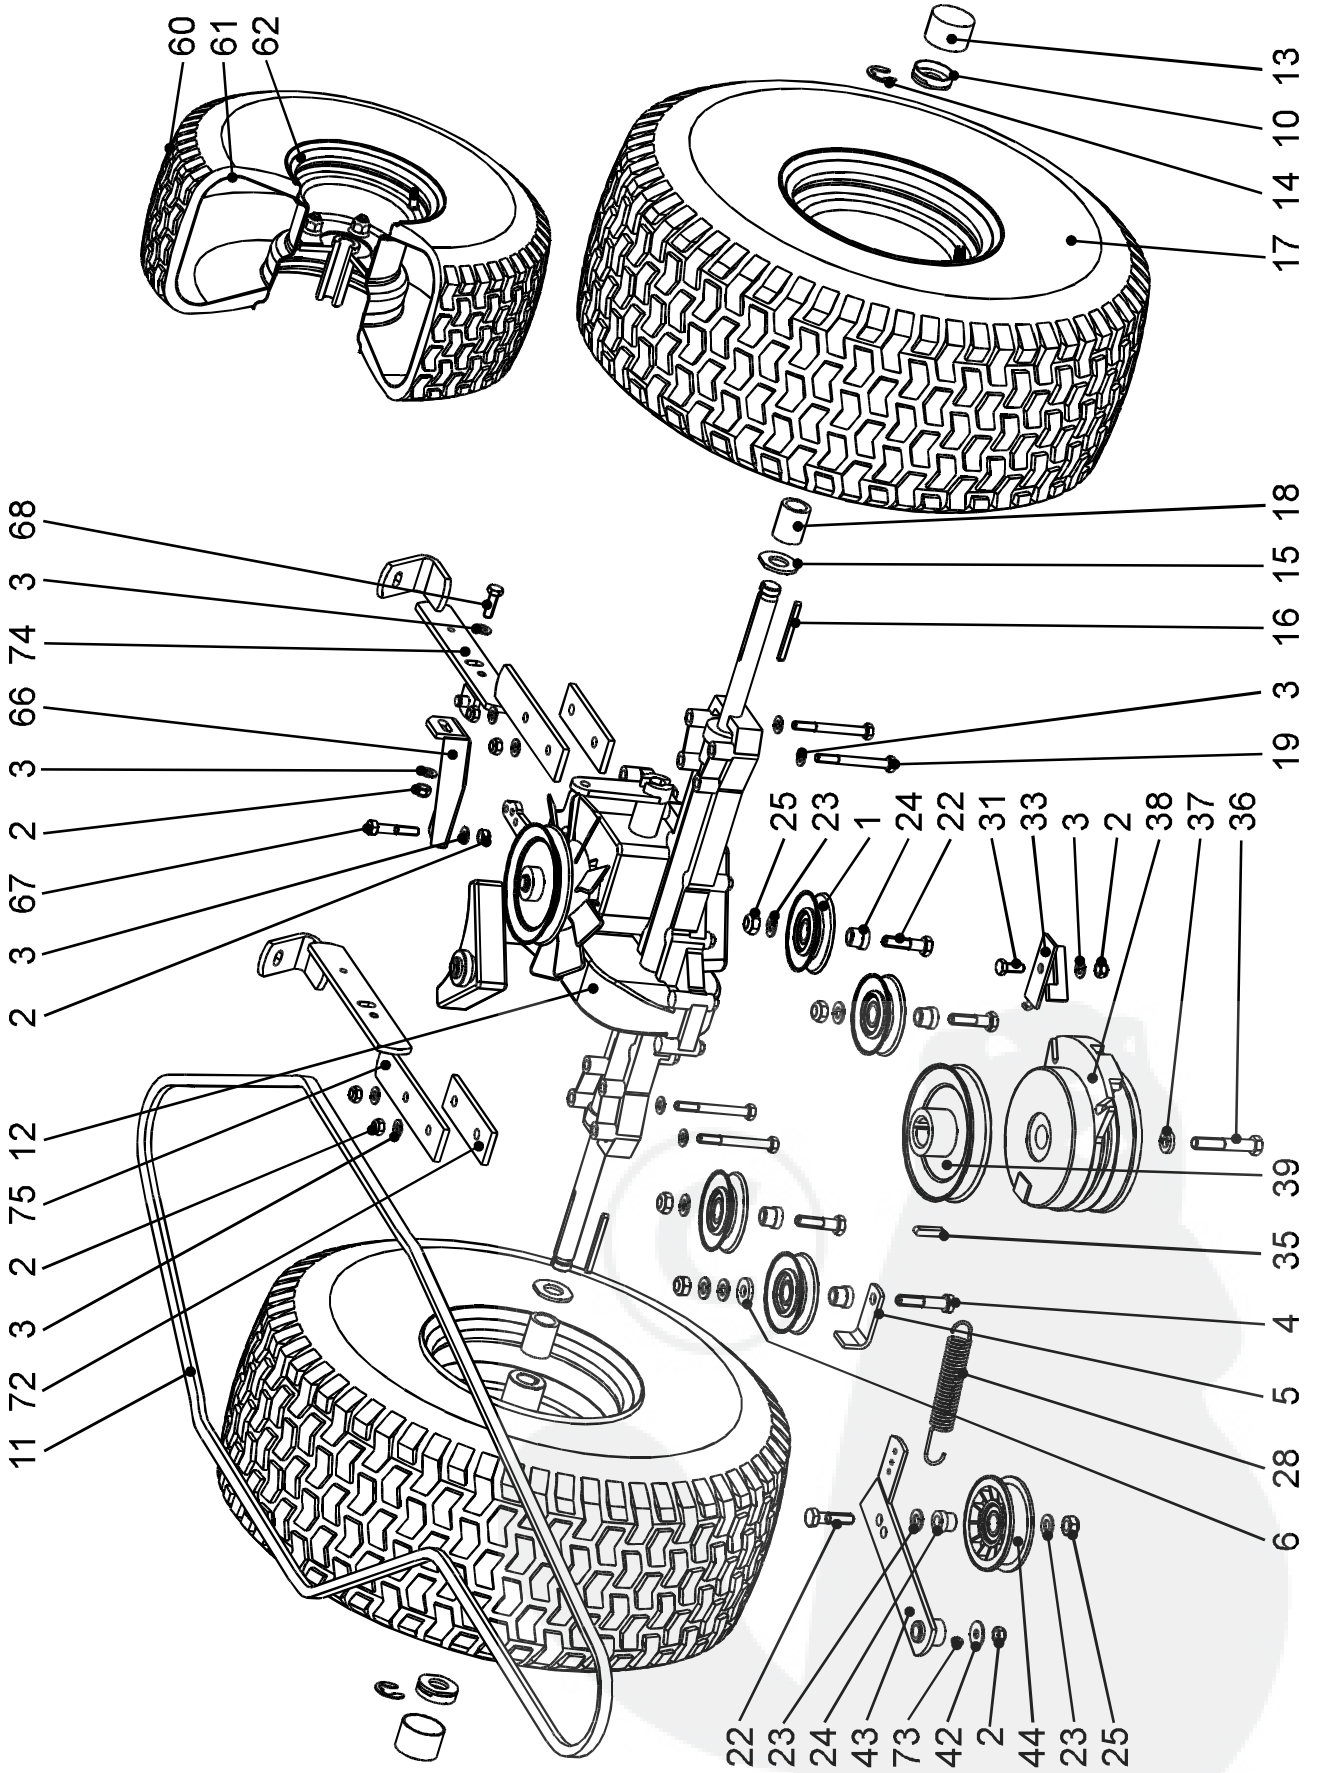

TRANSMISSION DRIVE

TRANSMISSION DRIVE

Section 3

GRP	POS.	PART NO.	DESCRIPTION	Q.TY	CODE
3	1	505900074	Idler pulley V3000-3316-steel	4	
3	2	000280885	Self locking nut M8 DIN 985 Cl.8	8	
3	3	000291500	Flat washer 8.4 DIN 125 A	12	
3	4	201852564	Hex screw M10x50 DIN 931 8.8	1	
3	5	201058144	Retainer	1	
3	6	201852454	Flat washer 10.5 DIN 7349	1	
3	10	204958041	Washer with tube	2	
3	11	200492077	Traction v-belt La 103	1	
3	12	000358698	Tuff Torq transmission K46	1	
3	13	000407121	Hub cap SC 1-1/2 - black	2	
3	14	000230230	Spring clip 15 DIN 6799	2	
3	15	000096349	Washer	2	
3	16	000299299	Square key 3/16x3/16x2.5	2	
3	17	203959262	Rear tyre wheel assy 20x10.00-8 KST	2	
3	18	200058432	Spacer, axle	2	
3	19	201221875	Hex screw M8x75 DIN 931 8.8	4	
3	22	000238414	Hex screw M10x40 DIN 931 8.8	4	
3	23	000292061	Flat washer 10.5 DIN 125 A	7	
3	24	000091993	Idler bushing	5	
3	25	000281446	Self locking nut M10 DIN 985 Cl.8	5	
3	28	200058260	Spring	1	
3	31	000244563	Hex screw M8x20 DIN 933 8.8	1	
3	33	000924605	Retainer	1	
3	35	000273955	Square key 1/4x1/4x1-1/4	1	
3	36	000294833	Clutch bolt 7/16-20x2-1/2 LG	1	
3	37	000276012	Spring washer 7/16	1	
3	38	000892595	El. magnet clutch Warner MSS-80C 5217-9	1	
3	39	200959137	Engine pulley	1	
3	42	000298760	Flat washer 8.4 DIN 9021 B	1	
3	43	200958721	Idler arm	1	
3	44	000786445	Idler pulley F 3000-0750	1	
3	60	204598004	Tyre 20x10.00-8 KENDA SUPER TURF	2	
3	61	000496826	Tube 20x10.00-8	2	
3	62	204598018	Rim complete 20x10.00-8	2	
3	66	200958444	Stabilizer	1	
3	67	000221845	Screw M8x45 DIN 931 10.9	1	
3	68	000246235	Screw M8x25 DIN 933 8.8	1	
3	72	201058448	Support plate	2	
3	73	000740113	Grease fitting MK 6 DIN 71412	1	
3	74	203958746	Bracket, left	1	
3	75	203958007	Bracket, right	1