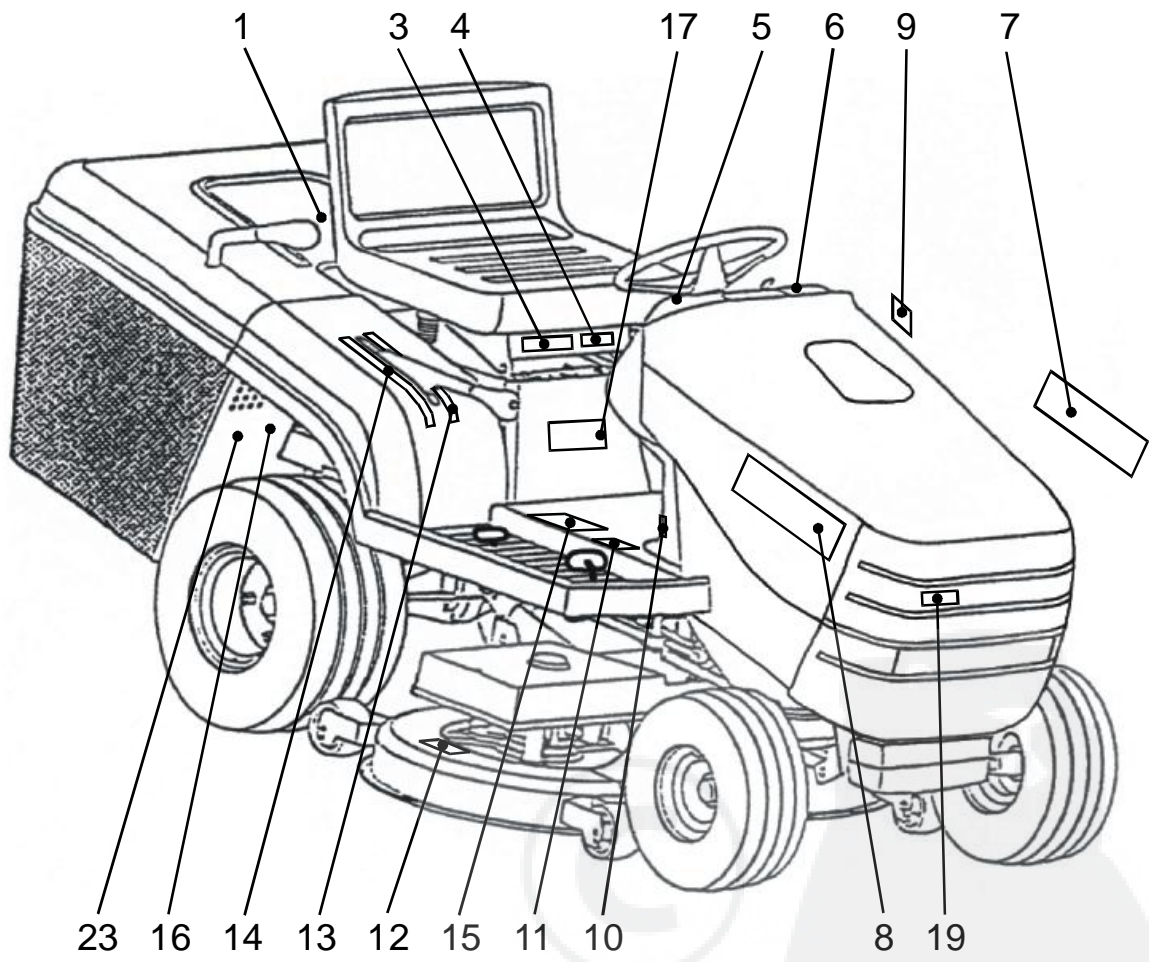

DECALS / LABELS

Section 10

GRP	POS.	PART NO.	DESCRIPTION	Q.TY	CODE
10	1	000639144	Decal arrow	1	
10	3	000604945	Battery label	1	
10	4	204056335	Decal Honda	1	
10	5	202056059	Decal, dash panel, right	1	
10	6	202056062	Decal, dash panel, left	1	
10	7	205056464	Decal COOPER left	1	
10	8	205056463	Decal COOPER right	1	
10	9	000689315	Brake locking	1	
10	10	000686620	Users information	1	
10	11	000668041	Safety label	1	
10	12	000601920	Safety label - cutting	2	
10	13	000697521	Label of lifting, left	1	
10	14	105800819	Label of lifting, right	1	
10	15	000641179	Travel direction decal	1	
10	16	200058280	By-pass decal	1	
10	17	201058186	Safety decal	1	
10	19	205056465	Decal, 160 V-2H	1	
10	23	201058253	Rear plate chute decal	1