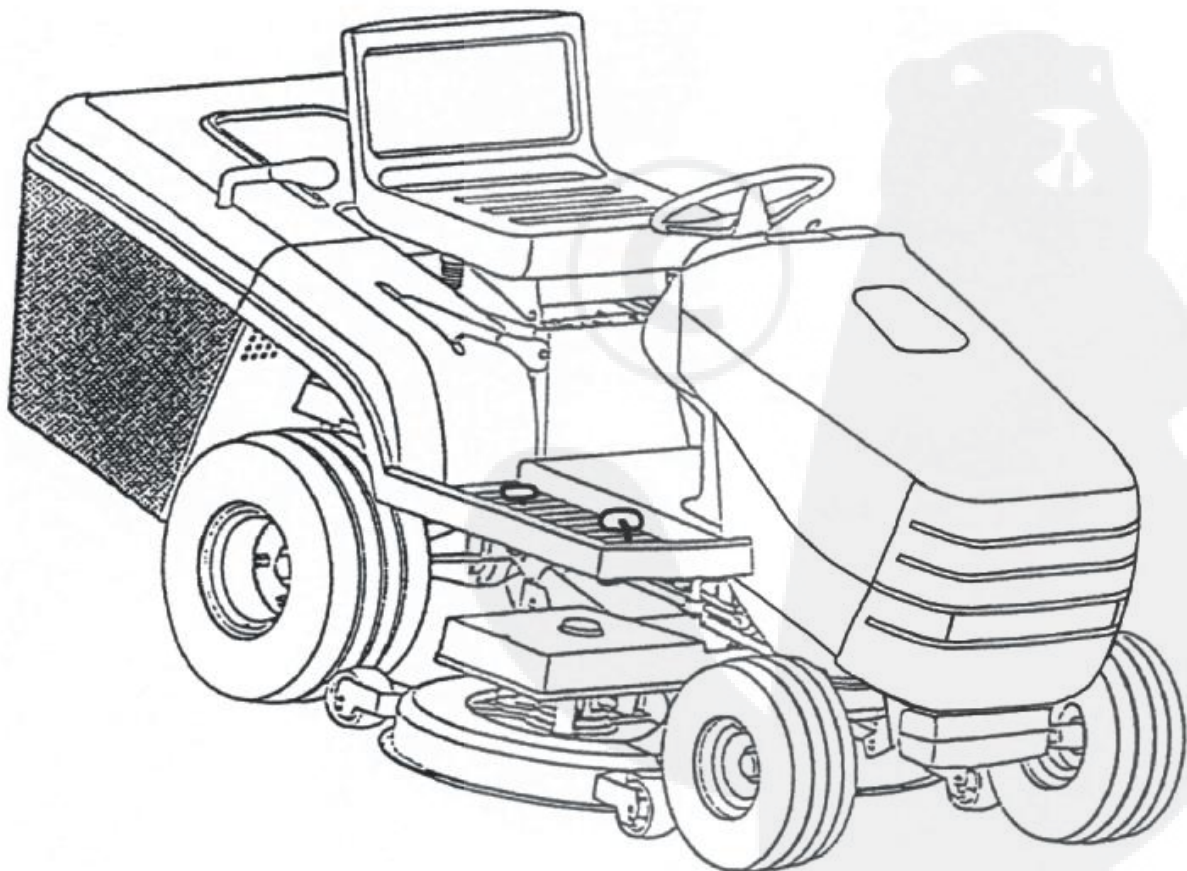

# Lawn Tractor

Model TC 155 GTI

## TC 155 GTI

- 1 ENGINE ASSEMBLY
- 2 FRONT AXLE  
STEERING
- 3 TRANSMISSION DRIVE
- 4 OPERATION
  - MOWER/LIFT
  - BRAKE/BY-PASS
  - TRAVEL PEDALS
- 5 CUTTING PAN
  - MOWER HOUSING COMPL.
  - DRIVE SYSTEM
- 6 CHUTE - COLLECTOR ASSEMBLY
- 7 GRASS COLLECTOR ASSEMBLY
- 8 BODY ASSEMBLY
  - FENDER/SEAT
  - HOOD
- 9 ELECTRICAL
  - WIRING HARNESS COMPL.
  - SWITCHES (1)
  - SWITCHES (2)
- 10 DECALS/LABELS