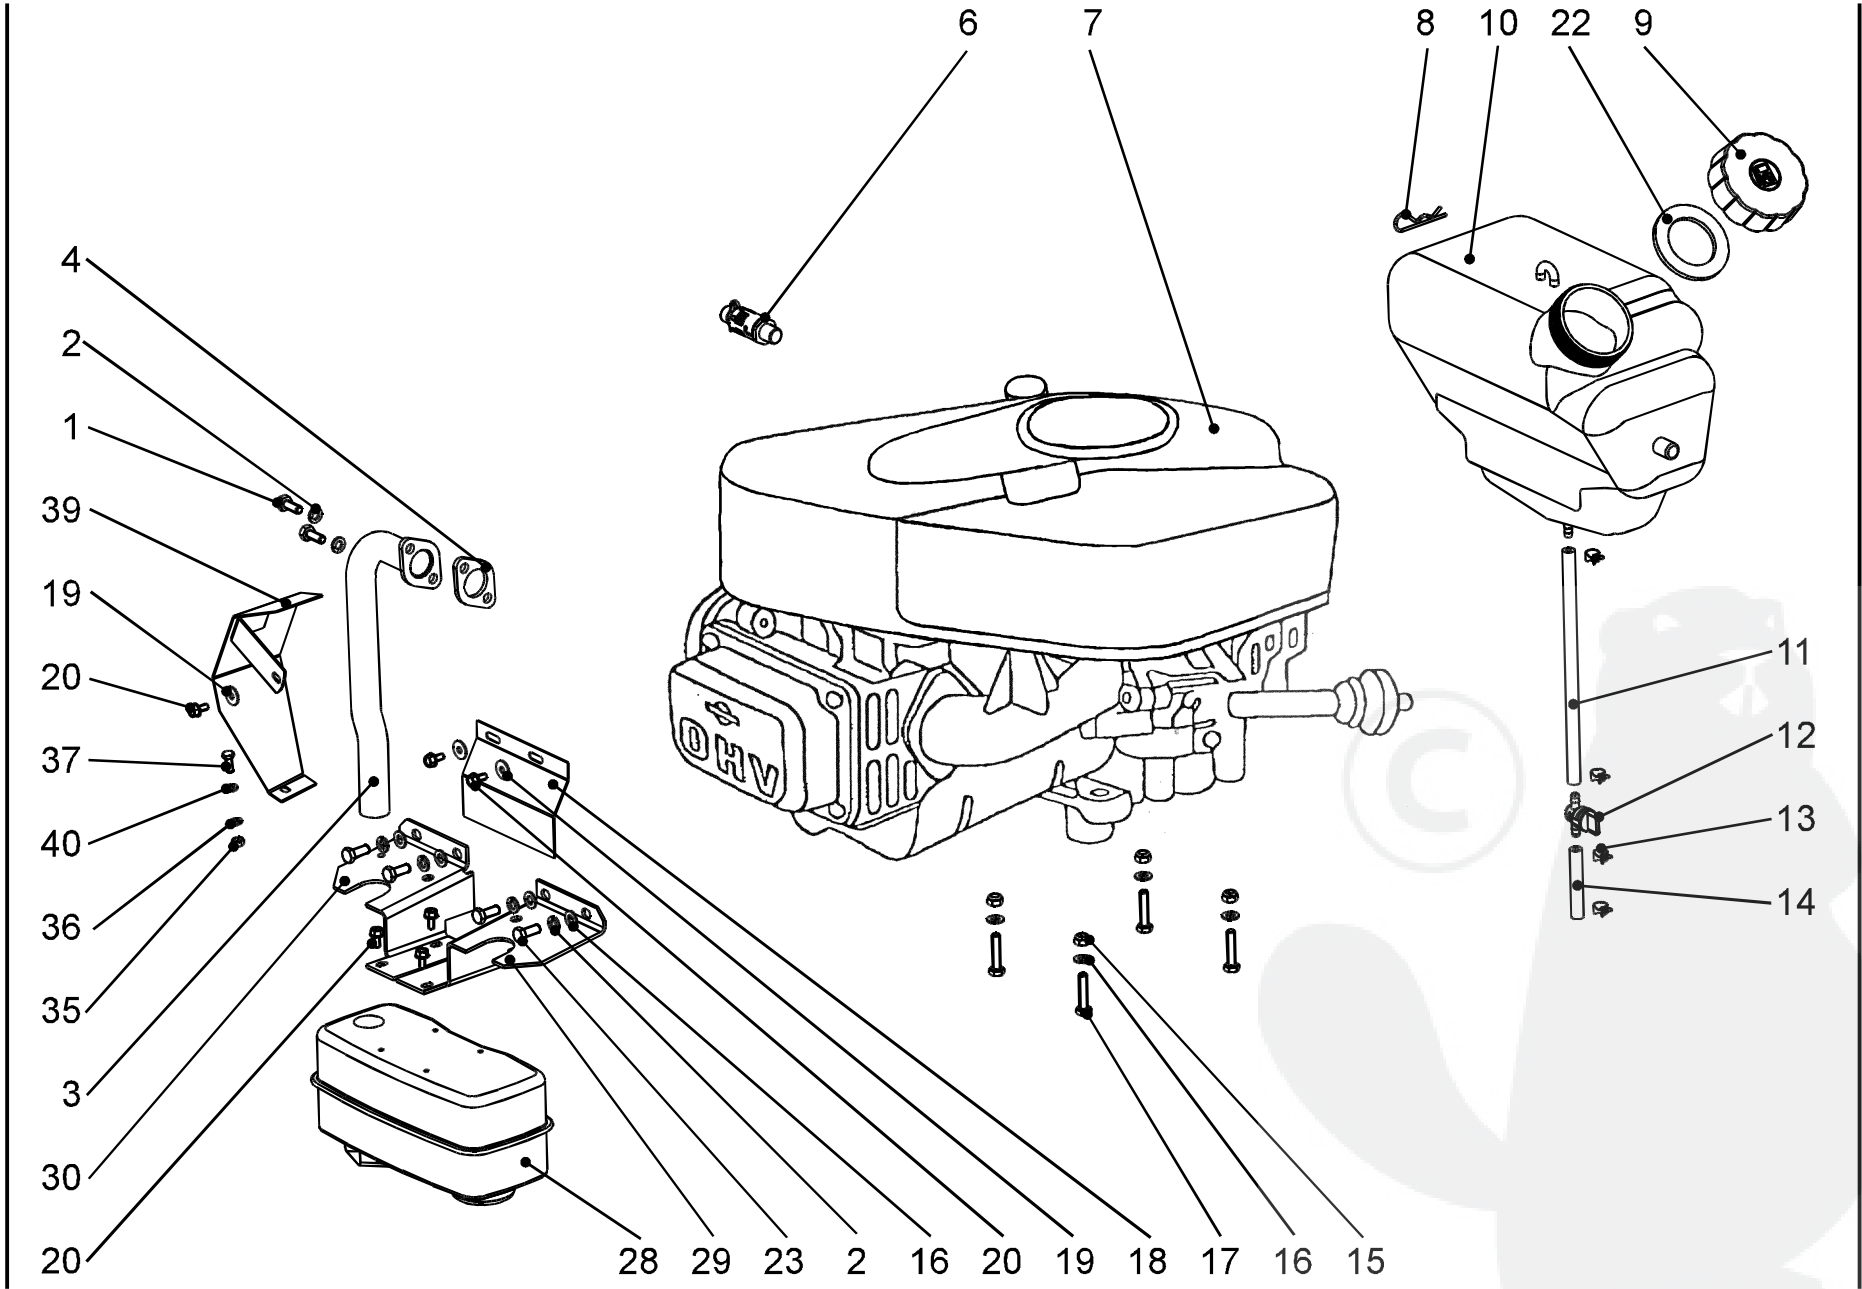

## TC 155 GTI

- 1 ENGINE ASSEMBLY
- 2 FRONT AXLE  
STEERING
- 3 TRANSMISSION DRIVE
- 4 OPERATION
  - MOWER/LIFT
  - BRAKE/BY-PASS
  - TRAVEL PEDALS
- 5 CUTTING PAN
  - MOWER HOUSING COMPL.
  - DRIVE SYSTEM
- 6 CHUTE - COLLECTOR ASSEMBLY
- 7 GRASS COLLECTOR ASSEMBLY
- 8 BODY ASSEMBLY
  - FENDER/SEAT
  - HOOD
- 9 ELECTRICAL
  - WIRING HARNESS COMPL.
  - SWITCHES (1)
  - SWITCHES (2)
- 10 DECALS/LABELS

ENGINE ASSEMBLY

**ENGINE ASSEMBLY**

**Section 1**

GRP	POS.	PART NO.	DESCRIPTION	Q.TY	CODE
1	1	000201531	Exhaust screw 5/16-18UNC-3/4LG	2	
1	2	000201003	Spring washer 8 DIN 127 B	6	
1	3	595900042	Exhaust tube	1	
1	4	000224180	Exhaust gasket 15.5 HP	1	
1	6	000888305	Oil drain valve	1	
1	7	000723613	Engine, 15.5 HP I/C 282H AVS	1	
1	8	000033242	Hair pin clip	1	
1	9	000900955	Fuel tank cap	1	
1	10	000490644	Fuel tank	1	
1	11	000005005	Fuel line 240mm	1	
1	12	000476300	Fuel tank valve	1	
1	13	000318164	Spring clip UM 5008	4	
1	14	000008646	Fuel line 70mm	1	
1	15	000280885	Self locking nut M8 DIN 985 Cl.8	4	
1	16	000291500	Flat washer 8.4 DIN 125 A	8	
1	17	000299530	Hex screw M8x35 DIN 933 8.8	4	
1	18	000022396	Front cover	1	
1	19	000298210	Flat washer 6.4 DIN 9021 B	2	
1	20	505900065	Taptite thread form screw M6x12 DIN 7500 D	7	
1	22	203058134	Gasket cap	1	
1	23	000244563	Hex screw M8x20 DIN 933 8.8	4	
1	28	505900053	Muffler	1	
1	29	195800062	Muffler heat guard,left	1	
1	30	195800926	Muffler heat guard, right	1	
1	35	000271942	Hex nut M6 DIN 934 Cl.8	1	
1	36	000200442	Spring washer 6 DIN 127 B	1	
1	37	000284449	Hex screw M6x16 DIN 933 8.8	1	
1	39	201958451	Exhaust manifold cover	1	
1	40	000290389	Flat washer 6.4 DIN 125 A	1	