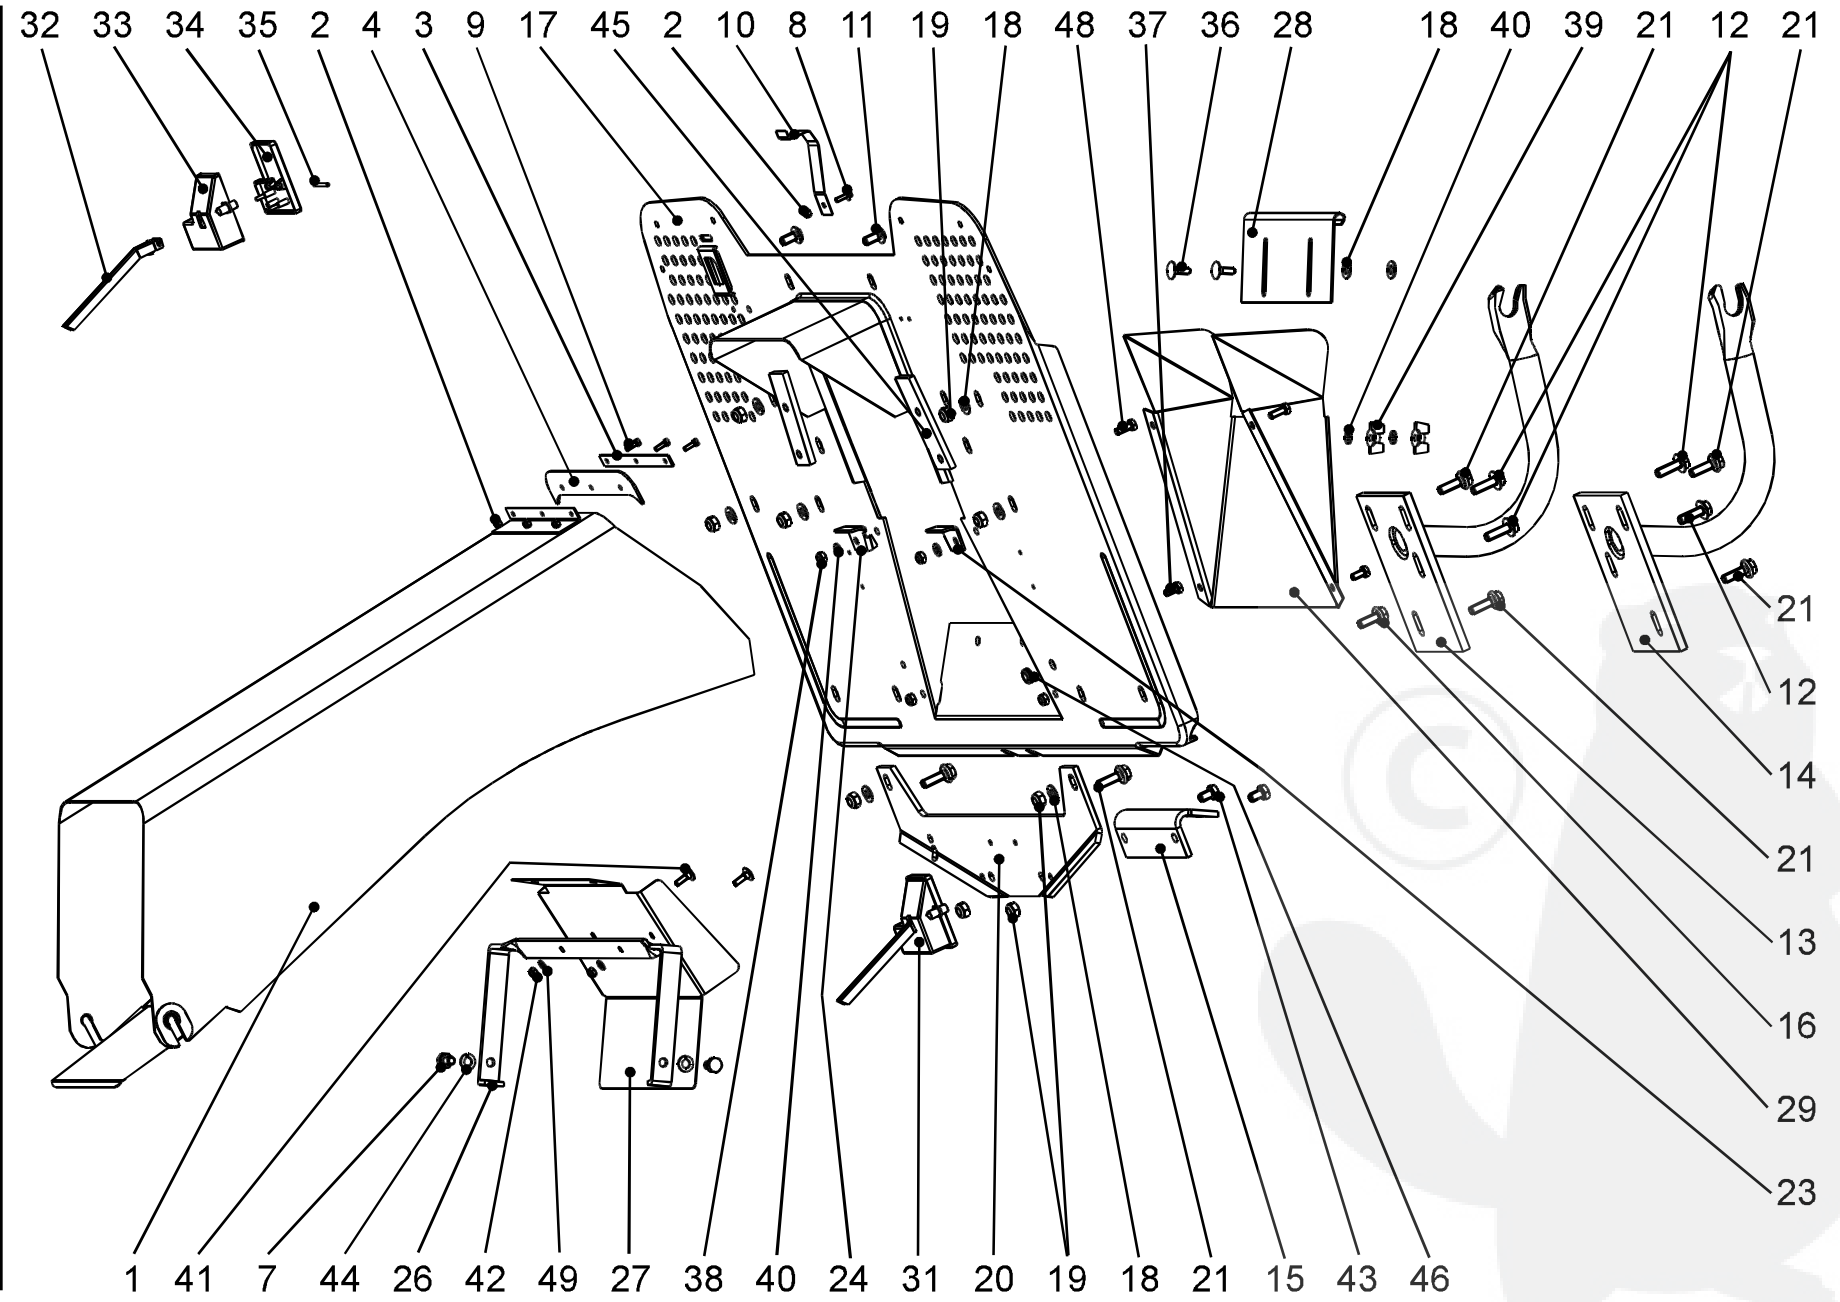

CHUTE - COLLECTOR ASSEMBLY

CHUTE - COLLECTOR ASSEMBLY

Section 6

GRP	POS.	PART NO.	DESCRIPTION	Q.TY	CODE
6	1	202958270	Tunnel	1	
6	2	000284240	Self locking nut M4 DIN 985 Cl.8	4	
6	3	000072765	Support plate	1	
6	4	000071082	Rubber seal	1	
6	7	202359367	Hex screw M8x12 DIN 933 8.8	2	
6	8	253504012	Ecofix screw M4x12 BN 4825 H 4.8	1	
6	9	000262911	Head slotted screw M4x12 DIN 84 A 8.8	3	
6	10	105800926	Switch cover	1	
6	11	255108016	Carriage bolt M8x16 BN 11252 10.9	2	
6	12	000251691	Screw M8x25 Verbus Ripp BN 2797 Cl.100	4	
6	13	200958653	Collector support, right	1	
6	14	200958652	Collector support, left	1	
6	15	200058625	Tow hitch	1	
6	16	222008020	Hex screw M8x20 DIN 6921 8.8	1	
6	17	201958419	Collector plate assy	1	
6	18	000291500	Flat washer 8.4 DIN 125 A	9	
6	19	000280885	Self locking nut M8 DIN 985 Cl.8	9	
6	20	200058623	Tow hitch support	1	
6	21	000213312	Hex screw M8x25 DIN 6921 8.8	6	
6	23	202056034	Tunnel support, left	1	
6	24	202056033	Tunnel support, right	1	
6	26	200058627	Protective shield bracket	1	
6	27	201058222	Protective shield	1	
6	28	201058237	Adjustable shield	1	
6	29	201058238	Rear plate chute	1	
6	31	200958656	Overload switch assy, complete	1	
6	32	201058119	Overload switch actuation lever	1	
6	33	201058121	Upper housing, over-load switch	1	
6	34	201058120	Lower housing, over-load switch	1	
6	35	200059134	Pin, over-load switch	1	
6	36	240306016	Carriage bolt M6x16 DIN 603 6.8	2	
6	37	000247357	Hex screw M6x12 DIN 933 8.8	2	
6	38	000283118	Self locking nut M6 DIN 985 Cl.8	4	
6	39	000846802	Plastic wing nut 1/4-20	2	
6	40	000290389	Flat washer 6.4 DIN 125 A	4	
6	41	000207086	Carriage bolt M5x16 DIN 603 6.8	2	
6	42	000285912	Nut M5 DIN 985 KL8	2	
6	43	000244563	Hex screw M8x20 DIN 933 8.8	2	
6	44	000201003	Spring washer 8 DIN 127 B	2	
6	45	201115853	Reinforcing	2	
6	46	203125379	Bushing KD 716	1	
6	48	000284449	Hex screw M6x16 DIN 933 8.8	2	
6	49	000289828	Flat washer 5.3 DIN 125 A	2