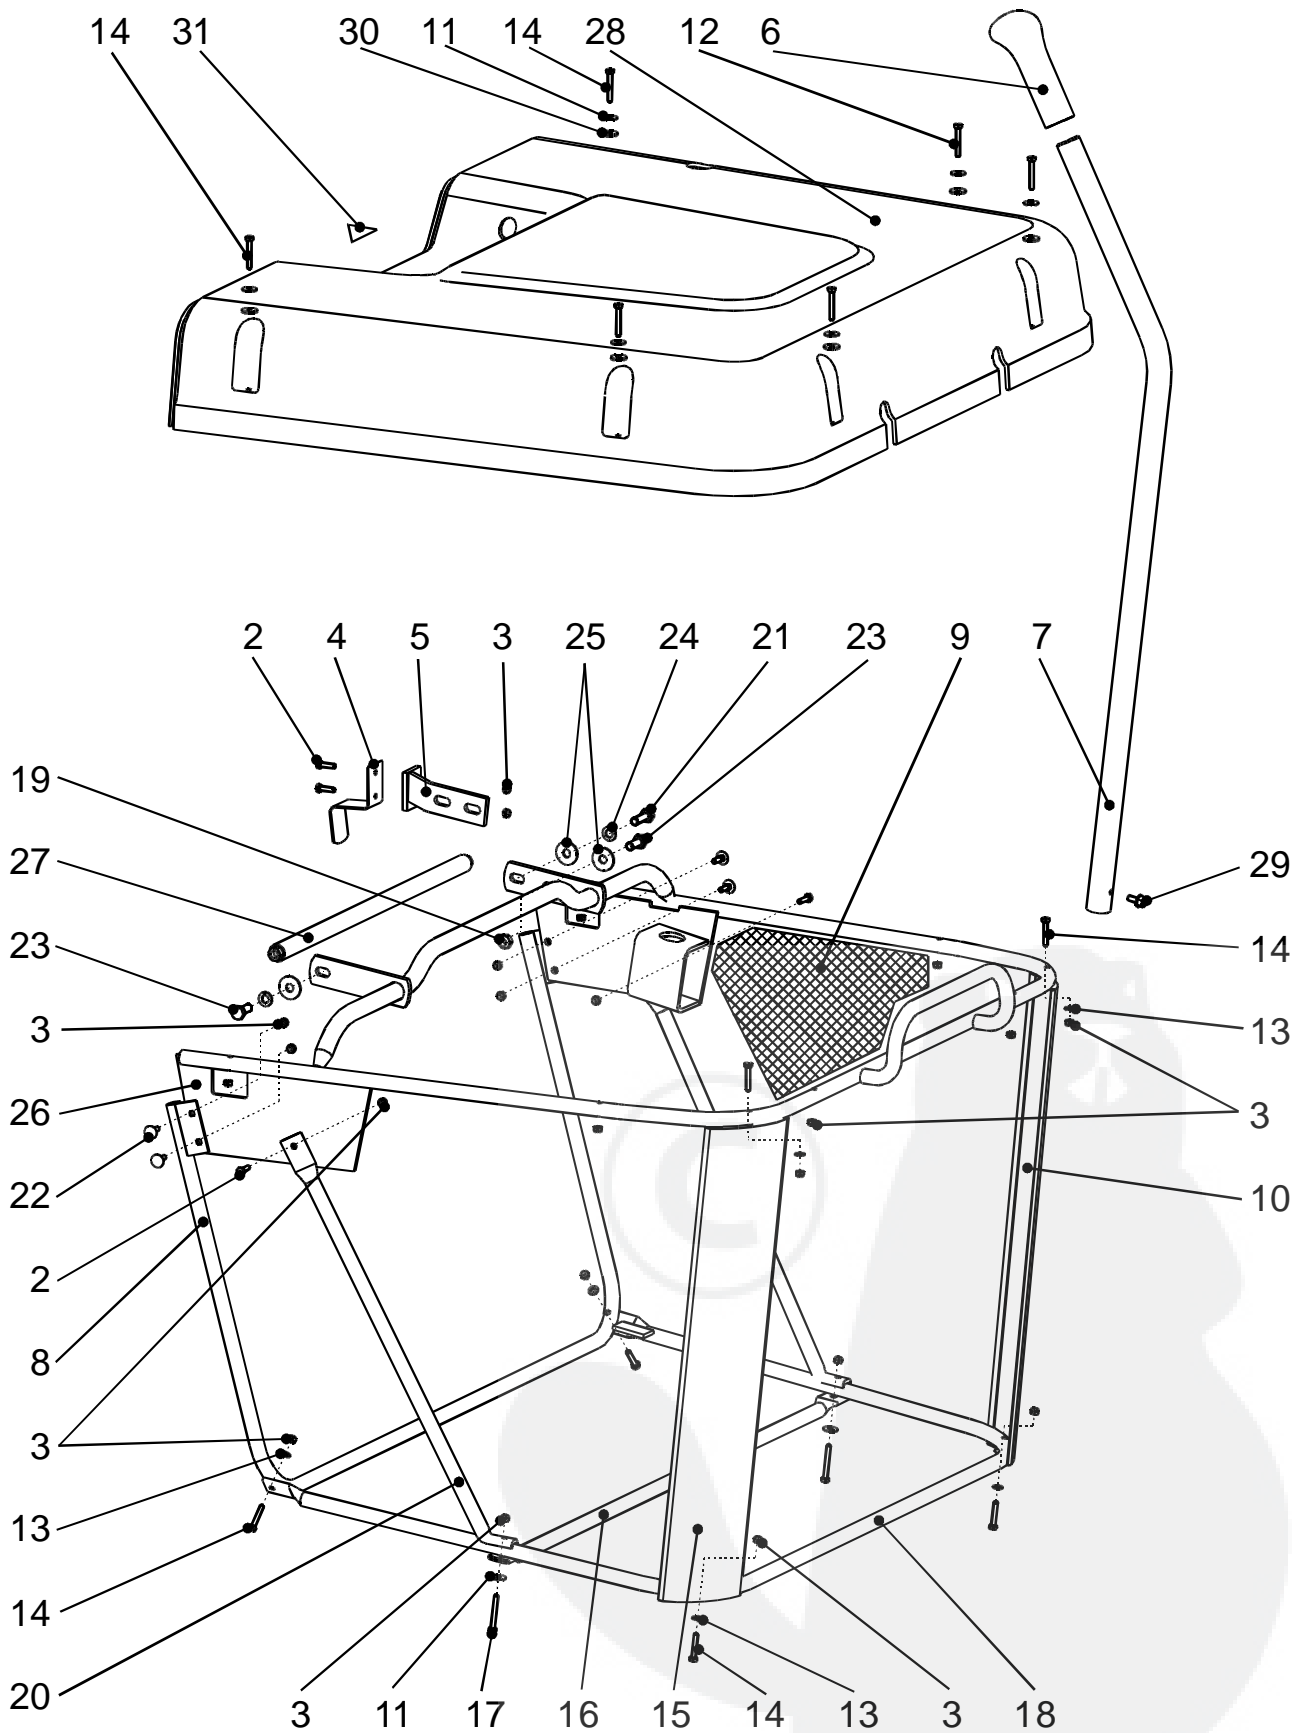

GRASS COLLECTOR ASSEMBLY

GRASS COLLECTOR ASSEMBLY

Section 7

GRP	POS.	PART NO.	DESCRIPTION	Q.TY	CODE
7	1	201958325	Grass collector assy	1	
7	2	000254067	Hex screw M5x16 DIN 933 8.8	4	
7	3	000285912	Self locking nut M5 DIN 985 Cl.8	22	
7	4	105800918	Collector spring, interlock	1	
7	5	201958329	Spring bracket	1	
7	6	000489951	Handle grip, dump lever	1	
7	7	105800952	Dumping lever	1	
7	8	000975249	Front frame assy	1	
7	9	200058278	Grass collector bag CZ	1	
7	10	000019063	Corner support - right	1	
7	11	000239448	Flat washer 5.3 DIN 9021 B	8	
7	12	000272635	Hex screw M5x30 DIN 933 8.8	4	
7	13	000289828	Flat washer 5.3 DIN 125 A	6	
7	14	000286605	Hex screw M5x25 DIN 933 8.8	8	
7	15	000060269	Corner support- left	1	
7	16	000024937	Connecting brace	1	
7	17	000283250	Hex screw M5x35 DIN 933 8.8	2	
7	18	200958657	Bottom frame assy	1	
7	19	000280885	Self locking nut M8 DIN 985 Cl.8	1	
7	20	000026048	Brace	2	
7	21	000246235	Hex screw M8x25 DIN 933 8.8	1	
7	22	000207086	Carriage bolt M5x16 DIN 603 6.8	4	
7	23	000244563	Hex screw M8x20 DIN 933 8.8	2	
7	24	000201003	Spring washer 8 DIN 127 B	2	
7	25	000298760	Flat washer 8.4 DIN 9021 B	3	
7	26	201958328	Top frame assy	1	
7	27	000978604	Lift handle	1	
7	28	201058089	Collector cover RAL 3020	1	
7	29	505900065	Taptite thread form screw M6x12 DIN 7500 D	1	
7	30	105800862	Rubber washer 5	6	
7	31	000639144	Decal arrow	1