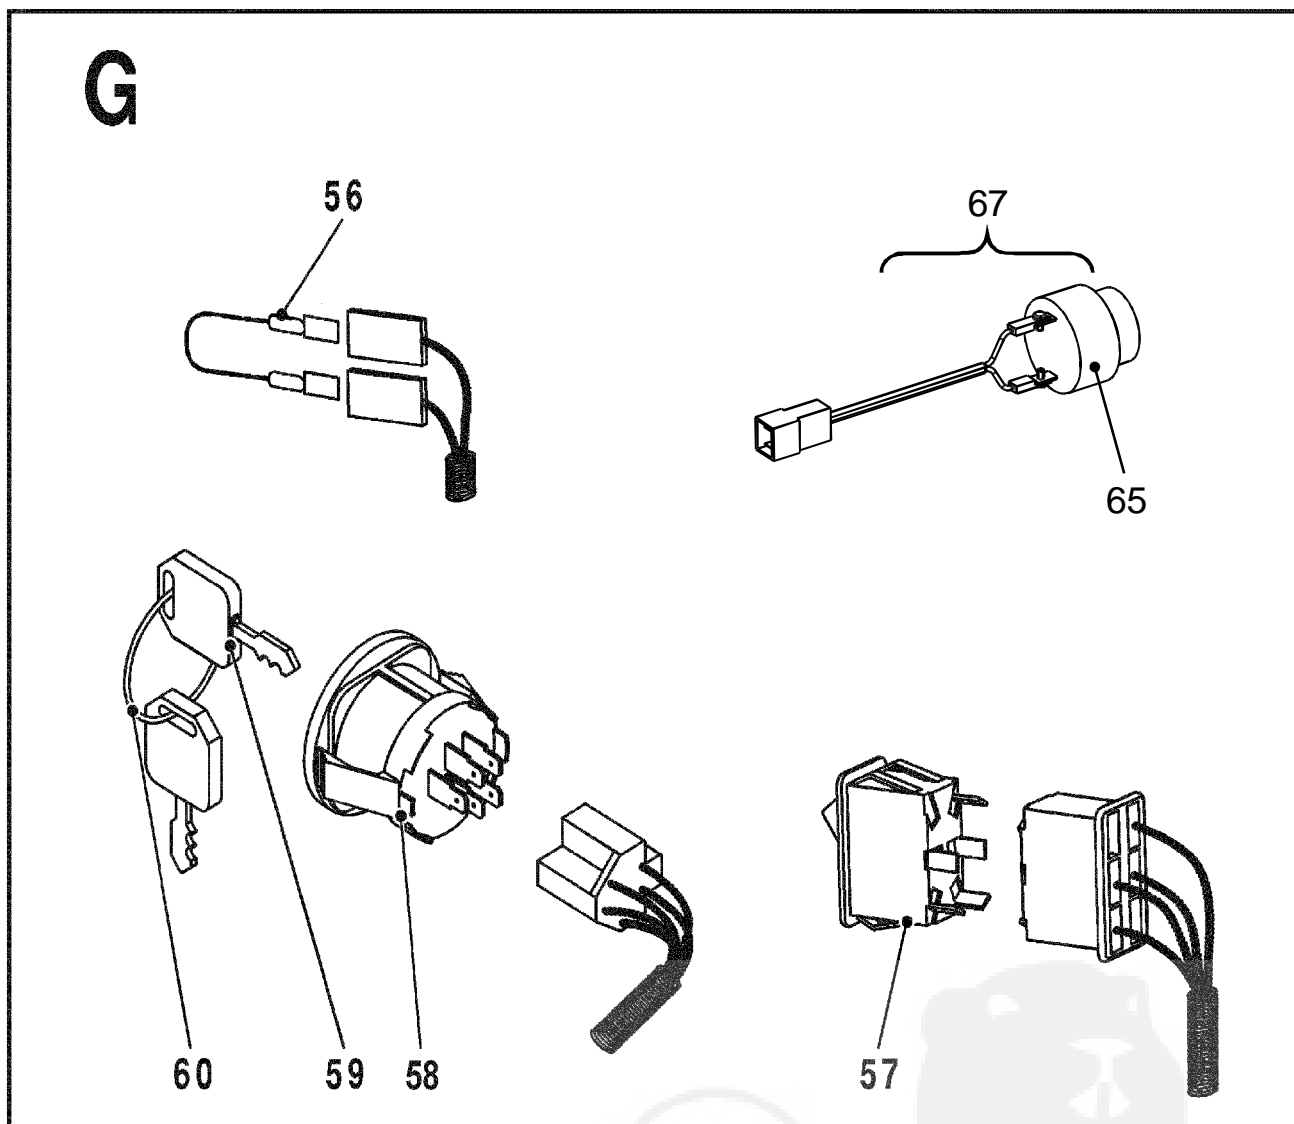

ELECTRICAL - SWITCHES (2)

Section 9

GRP	POS.	PART NO.	DESCRIPTION	Q.TY	CODE
9	56	195800895	Connect cable	1	
9	57	505900052	Locking rocker switch	1	
9	58	200830600	Ignition switch DELTA integral with key	1	
9	59	200800001	Key with moulded cover for integral switch	2	
9	60	000304909	Ring 406 15/40	1	
9	65	201852002	Buzzer	1	
9	67	201958410	Buzzer compl.	1