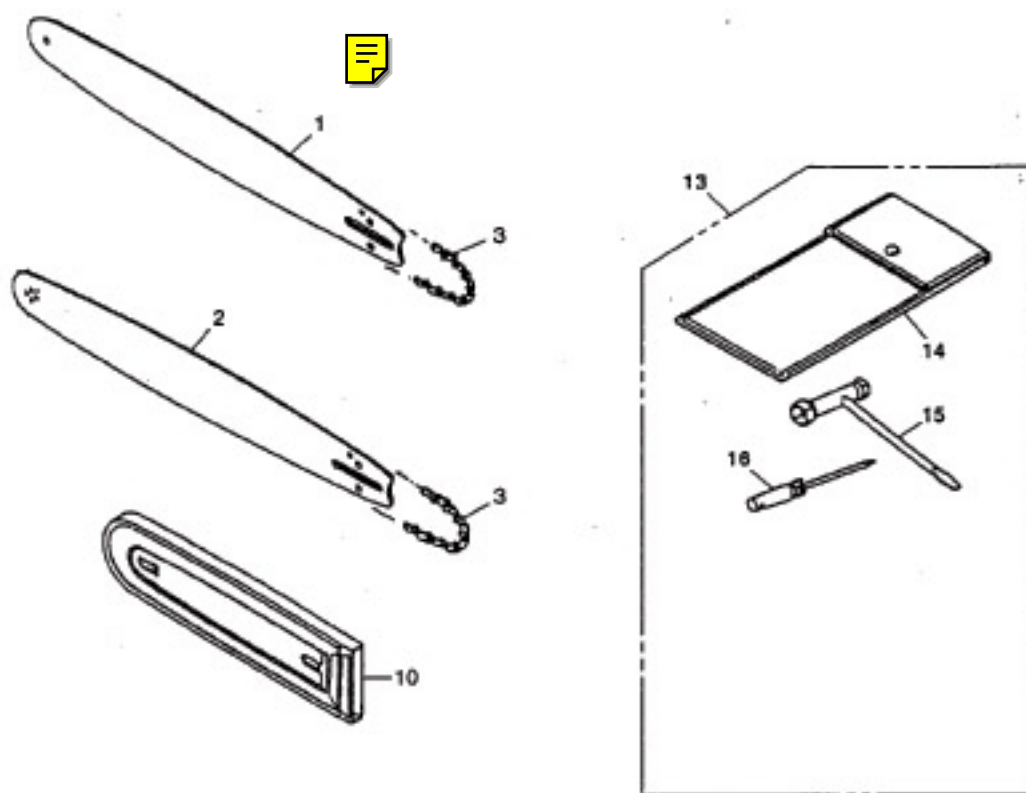

图 1

Fig.8 GUIDE BAR, SAW CHAIN, TOOLS

	NAME PN4500
GN4500-1	CYLINDER
GN4500-2	BOOT-INTAKE
GN4500-3	GASKET-INTAKE
GN4500-4	SCREW TX M5x14
GN4500-5	EYELET-CARBURETOR
GN4500-6	SUPPORT CARBURETOR
GN4500-7	SCREW TX M5x14
GN4500-8	FLANGE-CARBURETOR
GN4500-9	GASKET-CARBURETOR
GN4500-10	GASKET-CYLINDER
GN4500-11	SCREW TX M5x20
GN4500-12	BOLT M5x85-MUFFLER
GN4500-13	NUT M5
GN4500-14	MUFFLER
GN4500-15	SCREW TX M5x10
GN4500-16	GASKET-MUFFLER
GN4500-17	SHIELD-MUFFLER
GN4500-19	PIN D.6
GN4500-20	BEARING-BALL 35-15
GN4500-21	SNAP RING d35
GN4500-22	SEAL OIL
GN4500-23	SEAL OIL
GN4500-24	STUD-BAR M8
GN4500-25	HOSE-PULSE(ASSY)
GN4500-26	BUMPER-RUBBER(REAR RIGHT)
GN4500-27	BUMPER-RUBBER(REAR LEFT)
GN4500-28	GASKET-CRANK CASE
GN4500-29	SCREW TX M5x35
GN4500-30	HOSE-PULSE
GN4500-31	SPRING-HOSE PULSE
GN4500-32	GASKET-SUPPORT CARB
GN4500-33	PISTON
GN4500-34	RING-PISTON
GN4500-35	PIN-PISTON D11x34
GN4500-36	RING -SNAP D11
GN4500-37	BEARING-NEEDLE CONROD
GN4500-38	WASHER-SPACER PISTON
GN4500-39	CRANK SHAFT-CONROD ASSY
GN4500-40	KEY-FLYWHEEL
GN4500-41	FLY-WHEEL-ASSY
GN4500-42	PAWL-STARTER
GN4500-43	SPRING-PAWL
GN4500-44	RING-SNAP D5(PAWL)
GN4500-45	MUT M8-FLYWHEEL