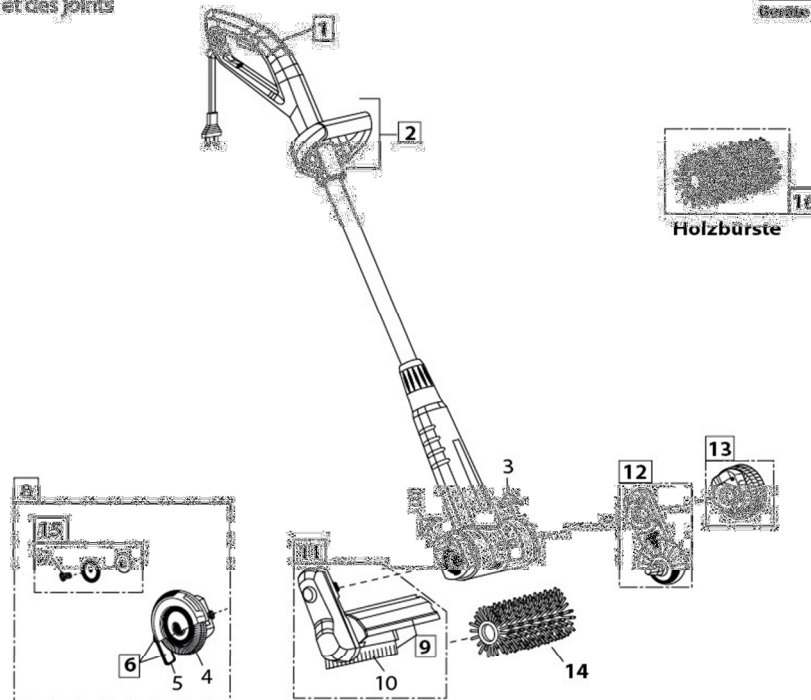

GLORIA MultiBrush

Art.Nr. 000290.0000

Oberflächen- und Fugenreinigung
 Weeds and paved surfaces
 Nettoyage des surfaces et des joints

Technische Änderungen vorbehalten!

1	Grip	728836.0000
2	Shell type handle pair	728715.0000
3	Lock button	541604.0000
4	Joint brush (SB)	728835.0000
5	Joint brush splash guard	541629.0000
6	Joint brush cover	728861.0000
7	Screw	610540.0000
8	Joint with guiding wheel	XGL728835
9	Surface brush cover	728862.0000
10	Surface brush protection	541634.0000
11	Belt drive arm, right	728857.0000
12	Belt drive arm, left	728858.0000
13	Guiding wheel	728856.0000
14	Stone brush (SB)	XGL728834
15	Fastenerset	728837.0000
16	Wood brush (SB)	XGL728833

Belt: S5M30010