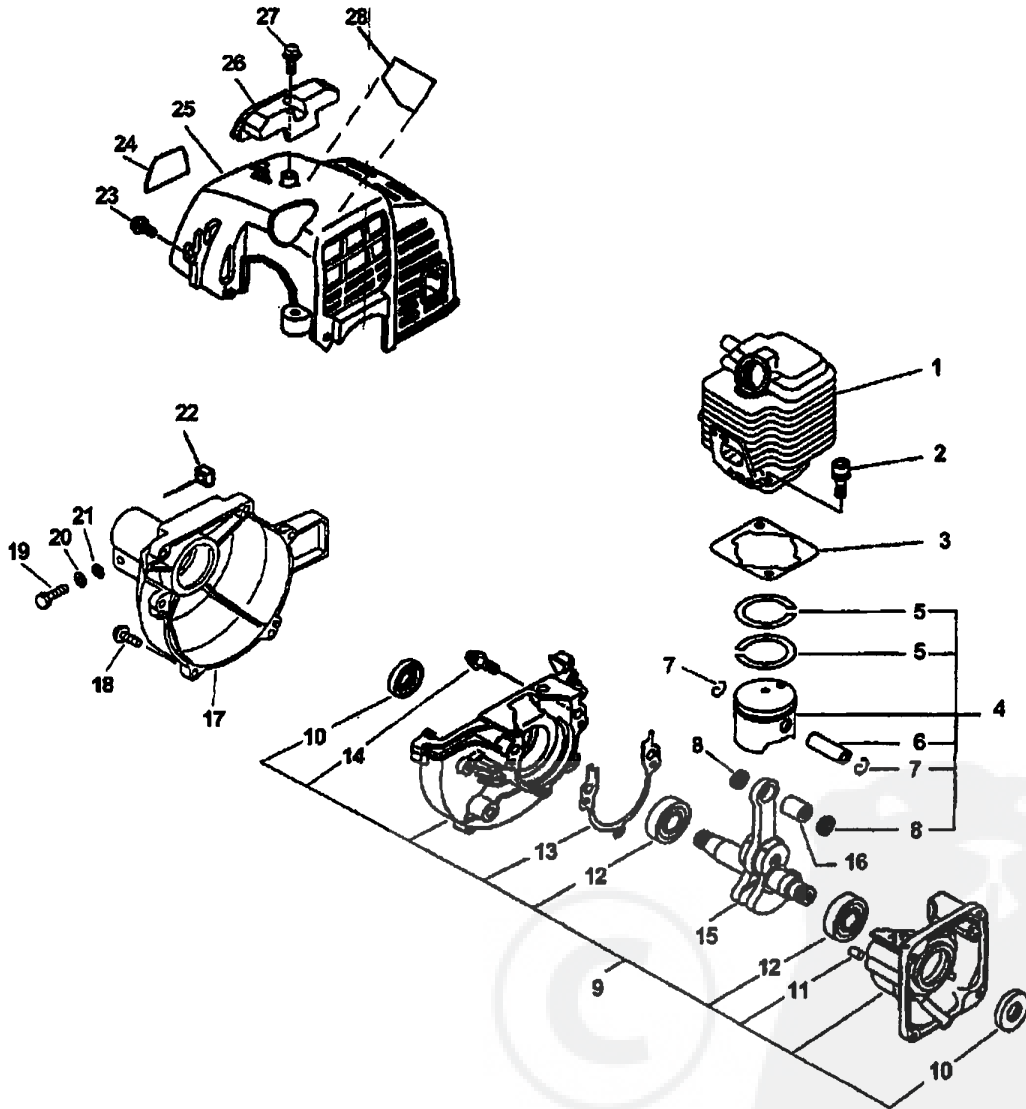

PP400 TYPE 1

ENGINE\EXTERNAL, INTERNAL, CRANKCASE, FAN HOUSING, COVER

ENGINE EXTERNAL, INTERNAL, CRANKCASE, FAN HOUSING, CYLINDER COVER

PP400 TYPE 1

KEY	PARTNUMBER	QTY	DESCRIPTION	BLOUNT#	REMARKS
1	10101108961	1	CYLINDER	E108447	
2	90016205022	2	BOLT, H.S. 5X22	E94389	
3	10101044332	1	GASKET, CYLINDER BASE	E104302	INCLUDED IN KIT 88900005960
4	10000009563	1	PISTON KIT	E108448	INCLUDES ITEMS 5 - 8
5	10001109560	2	RING, PISTON	E104324	
6	10001311520	1	PIN, PISTON	E94293	
7	10001504630	2	CIRCLIP, PISTON PIN	E94295	
8	10001411520	2	SPACER, PISTON PIN	E94294	
9	_____	1	CRANKCASE ASY		INCLUDES ITEMS 10-15 (USE SB1027)
10	10021242030	2	OIL SEAL	E94296	
11	10021503930	2	PIN, DOWEL	E40576	
12	90081036201	2	BEARING, BALL 6201	E40509	
13	_____	1	GASKET, CRANKCASE		INCLUDED IN KIT 88900005960
14	90016205028	3	BOLT 5X28	E104326	
15	_____	1	CRANKSHAFT ASY		INCLUDES ITEM 16 (USE SB1027)
16	10001251230	1	BEARING, NEEDLE	E94292	
17	10150744330	1	COVER, FAN	E108409	
18	90016304018	4	BOLT 4X18	E108410	
19	90014205028	2	BOLT 5X28	E108411	
20	90060500005	2	WASHER, SPRING 5	E40503	
21	90060000005	2	WASHER 5	E40502	
22	90056550005	2	NUT, SQUARE 5	E108412	
23	90025304012	2	SCREW	E108413	
24	X503000150	1	LABEL, MODEL		
25	10151444531	1	COVER, CYLINDER	E108414	
26	15991244530	1	GUARD, TOP	E94366	
27	90025305016	1	SCREW 5X16	E40500	
28	89016022660	1	LABEL, CAUTION I.S.O.		
	SB1027	1	SHORT BLOCK	E106011	INCLUDES FACTORY ASSEMBLED CYLINDER, CRANKCASE, PISTON, CRANKSHAFT, BEARINGS & SEALS
	88900005960	1	GASKET KIT	E101844	INCLUDES THE FOLLOWING
	10101044332	1	GASKET, CYLINDER BASE	E104302	
	14586642031	1	GASKET, MUFFLER LID	E94356	
	14551042031	2	GASKET, MUFFLER	E94352	
	_____	1	GASKET, CRANKCASE		
	13001042032	1	GASKET, INTAKE	E104313	
	13001642031	1	GASKET, INTAKE	E94331	
	13001005960	1	GASKET, INTAKE	E104328	
	61041401260	1	GASKET, GEAR HOUSING	E104329