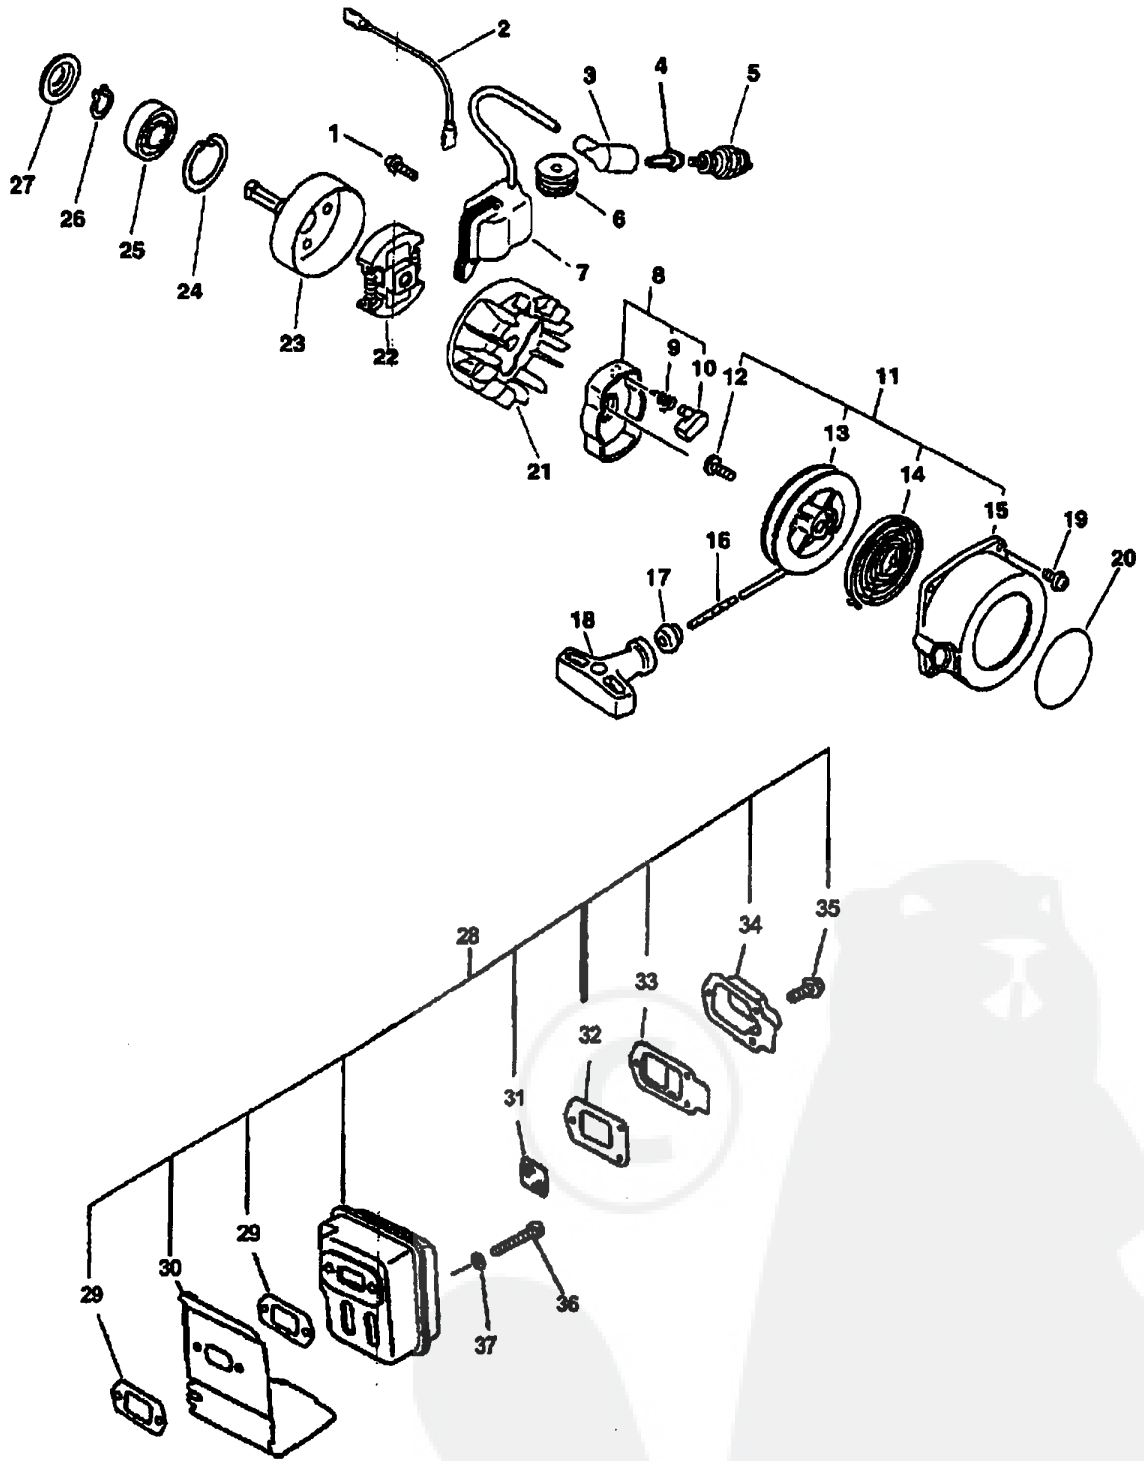

PP400 TYPE 1

IGNITION, STARTER, CLUTCH, MUFFLER

IGNITION, STARTER, CLUTCH, MUFFLER

PP400 TYPE 1

KEY	PARTNUMBER	QTY	DESCRIPTION	BLOUNT#	REMARKS
1	90016204022	2	BOLT 4X22	E104319	
2	16201052830	1	LEAD	E106394	
3	15901210230	1	CAP, SPARK PLUG	E106395	
4	15901605330	1	COIL, SPARK PLUG CAP	E106396	
5	15901010230	1	PLUG, SPARK BPMR-7A	E106397	
6	15011244330	1	GROMMET, H.T. CORD	E94358	
7	15662652730	1	MODULE, CDI W/O LEAD	E106398	
8	17720244330	1	PAWL ASY, STARTER	E104306	INCLUDES ITEMS 9 & 10
9	17723442030	1	SPRING, RETURN	E94373	
10	17721844330	1	PAWL, STARTER	E104318	
11	17720042033	1	STARTER ASY	E104307	INCLUDES ITEMS 12 - 18
12	17723644330	1	SCREW	E101845	
13	17721544430	1	DRUM, STARTER	E104330	
14	17722042030	1	SPRING, REWIND	E104308	
15	17723242032	1	HOUSING, STARTER	E104309	
16	-----	1	ROPE, STARTER		USE BULK ROPE 999444 00040 DIA. 3.0 MM (.12") X 1000 MM (39.4")
17	17722742030	1	GUIDE, ROPE	E94372	
18	17722806530	1	GRIP, STARTER	E94379	
19	90016304016	4	BOLT 4X16	E108417	
20	89011822160	1	LABEL, ECHO		
21	15680109660	1	FLYWHEEL	E106399	
22	17500056830	1	CLUTCH ASY	E104311	
23	17500544331	1	DRUM, CLUTCH	E108418	
24	90070200032	1	CIRCLIP 32	E40506	
25	90081406201	1	BEARING, BALL 6201	E40510	
26	90070100012	1	CIRCLIP 12	E40505	
27	17505304920	1	STOPPER	E94369	
28	14580052630	1	MUFFLER ASY	E106012	INCLUDES ITEMS 29 - 35
29	14551042031	2	GASKET, MUFFLER	E94352	INCLUDED IN KIT 88900005960
30	14587144331	1	COVER, MUFFLER	E101847	
31	14586240630	1	SCREEN, MUFFLER	E40585	
32	14586642031	1	GASKET, MUFFLER LID	E94356	INCLUDED IN KIT 88900005960
33	14587642030	1	LID, MUFFLER	E104899	
34	14581852130	1	GUIDE, EXHAUST	E104898	
35	90023804010	3	SCREW 4X10	E40589	
36	90010505055	2	BOLT H.S. 5X55	E94387	
37	90060000005	2	WASHER 5	E40502