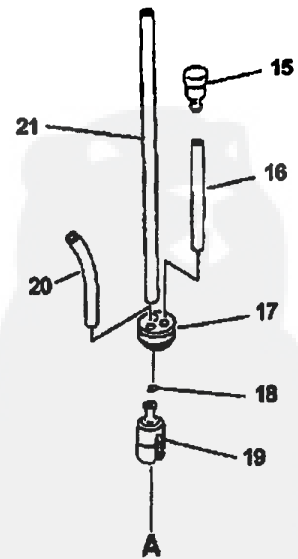

PP400 TYPE 1

INTAKE, AIR FILTER, FUEL SYSTEM

INTAKE, AIR FILTER, FUEL SYSTEM

PP400 TYPE 1

KEY	PARTNUMBER	QTY	DESCRIPTION	BLOUNT#	REMARKS
1	13001042032	1	GASKET, INTAKE	E104313	INCLUDED IN KIT 88900005960
2	90050000005	2	NUT 5MM	E40501	
3	90023805020	2	SCREW 5X20	E94395	
4	13030706761	1	CASE, AIR CLEANER	E100162	
5	90024205065	2	SCREW 5X65	E104320	
6	13031054130	1	FILTER, AIR H.D.	E100160	
7	89012112330	1	LABEL, CHOKE		
8	13031305863	1	COVER, AIR CLEANER	E104900	
9	21041752730	1	BOLT, WING	E104338	
10	89033452730	1	LABEL, METERING		
11	12901106360	1	PLATE, PREVENT	E104336	INCLUDED IN KIT 88900005960
12	12300052133	1	CARBURETOR WT-424C	E108449	
13	13001005960	1	GASKET, INTAKE	E104328	
14	13001742031	1	INSULATOR	E94332	
15	13130056430	1	VALVE, CHECK	E106354	
16	13131239130	1	PIPE, VENT 3X5X70	P104135	
17	13211546730	1	GROMMET, FUEL	E40583	
18	13201309820	1	CLIP	E94350	
19	13120507320	1	STRAINER, FUEL	E94345	
20	13201056330	1	PIPE, RETURN	E106355	
21	13201013930	1	PIPE, FUEL	E94347	INCLUDES ITEMS 28 & 29
22	13100546830	1	TANK, FUEL	E104901	
23	13104528230	2	COLLAR 6	E108423	
24	90060300005	2	WASHER 5MM	E40591	
25	90023805016	2	SCREW 5X16	E40590	
26	30511042030	1	STAND	E40587	
27	13100408960	1	CAP ASY, FUEL TANK	E108424	
28	13101655830	1	GASKET, FUEL TANK CAP	E104903	
29	13105152430	1	CONNECTOR, CAP	E106401