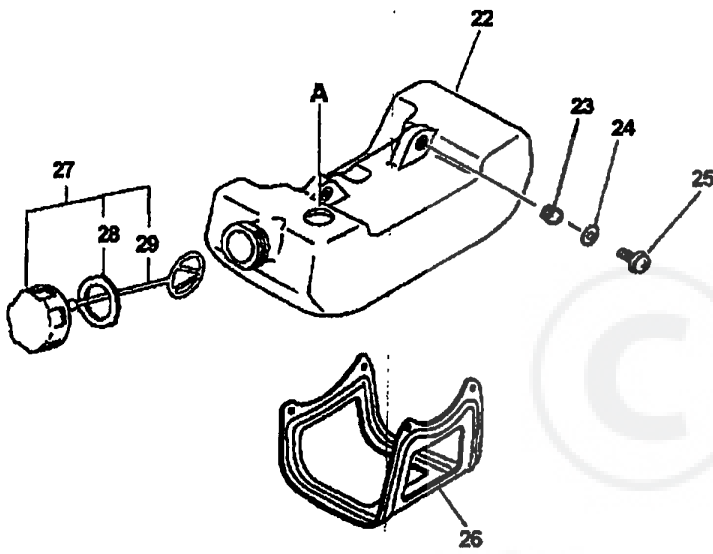

PP400 TYPE 1

INTAKE, AIR FILTER, FUEL SYSTEM

INTAKE, AIR FILTER, FUEL SYSTEM

PP400 TYPE 1

KEY	PARTNUMBER	QTY	DESCRIPTION	BLOUNT#	REMARKS
1	13001042032	1	GASKET, INTAKE	E104313	INCLUDED IN KIT 88900005960
2	90050000005	2	NUT 5MM	E40501	
3	90023805020	2	SCREW 5X20	E94395	
4	13030706761	1	CASE, AIR CLEANER	E100162	
5	90024205065	2	SCREW 5X65	E104320	
6	13031054130	1	FILTER, AIR H.D.	E100160	
7	89012112330	1	LABEL, CHOKE		
8	13031305863	1	COVER, AIR CLEANER	E104900	
9	21041752730	1	BOLT, WING	E104338	
10	89033452730	1	LABEL, METERING		
11	12901106360	1	PLATE, PREVENT	E104336	INCLUDED IN KIT 88900005960
12	12300052133	1	CARBURETOR WT-424C	E108449	
13	13001005960	1	GASKET, INTAKE	E104328	
14	13001742031	1	INSULATOR	E94332	
15	13130056430	1	VALVE, CHECK	E106354	
16	13131239130	1	PIPE, VENT 3X5X70	P104135	
17	13211546730	1	GROMMET, FUEL	E40583	
18	13201309820	1	CLIP	E94350	
19	13120507320	1	STRAINER, FUEL	E94345	
20	13201056330	1	PIPE, RETURN	E106355	
21	13201013930	1	PIPE, FUEL	E94347	INCLUDES ITEMS 28 & 29
22	13100546830	1	TANK, FUEL	E104901	
23	13104528230	2	COLLAR 6	E108423	
24	90060300005	2	WASHER 5MM	E40591	
25	90023805016	2	SCREW 5X16	E40590	
26	30511042030	1	STAND	E40587	
27	13100408960	1	CAP ASY, FUEL TANK	E108424	
28	13101655830	1	GASKET, FUEL TANK CAP	E104903	
29	13105152430	1	CONNECTOR, CAP	E106401