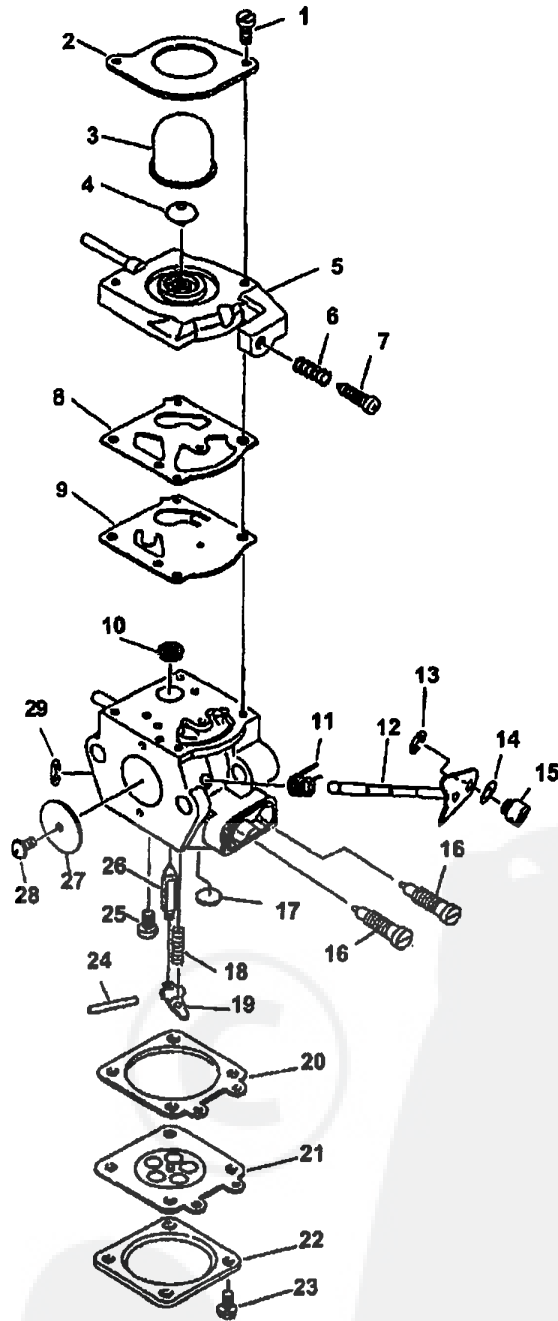

PP400 TYPE 1

CARBURETOR

CARBURETOR

PP400 TYPE 1

KEY	PARTNUMBER	QTY	DESCRIPTION	BLOUNT#	REMARKS
	12300052133	1	CARBURETOR WT-424C	E108449	INCLUDES 1 - 30
1	12311043130	2	SCREW	E104909	
2	12314209560	1	COVER, PRIMER PUMP	E104910	
3	12318109560	1	PUMP, PRIMER	E104911	
4	12317135630	1	VALVE, PURGE CHECK	E104912	
5	12312443230	1	COVER, FUEL PUMP	E104913	
6	12313304260	1	SPRING, IDLE ADJUST	E104914	
7	12313404260	1	SCREW, IDLE ADJUST	E104915	
8	A B	1	GASKET, FUEL PUMP		
9	A B	1	DIAPHRAGM, FUEL PUMP		
10	A	1	SCREEN, INLET		
11	12311352130	1	SPRING, THROTTLE SHAFT	E104916	
12	12311752130	1	SHAFT, THROTTLE	E104917	
13	12317307930	1	CLIP	E94311	
14	12314926030	1	WASHER	E104918	
15	12317226030	1	SWIVEL	E104919	
16	12312052131	2	NEEDLE, MIXTURE	E104920	
17	A	1	PLUG, WELCH		
18	A	1	SPRING, METERING LEVER		
19	A	1	LEVER, METERING		
20	A B	1	GASKET, METERING DIAPHRAGM		
21	A B	1	DIAPHRAGM, METERING		
22	12314203930	1	COVER, METERING DIAPHRAGM	E104921	
23	A	4	SCREW		
24	A	1	SCREW		
25	A	1	PIN, METERING LEVER		
26	A	1	VALVE, INLET NEEDLE		
27	12311652130	1	VALVE, THROTTLE	E104922	
28	12311403930	1	SCREW	E104923	
29	12312715030	1	CLIP	E104924	
A	12310052130	1	REBUILD KIT	E104925	
B	12310152130	1	GASKET/DIAPHRAGM KIT	E104926