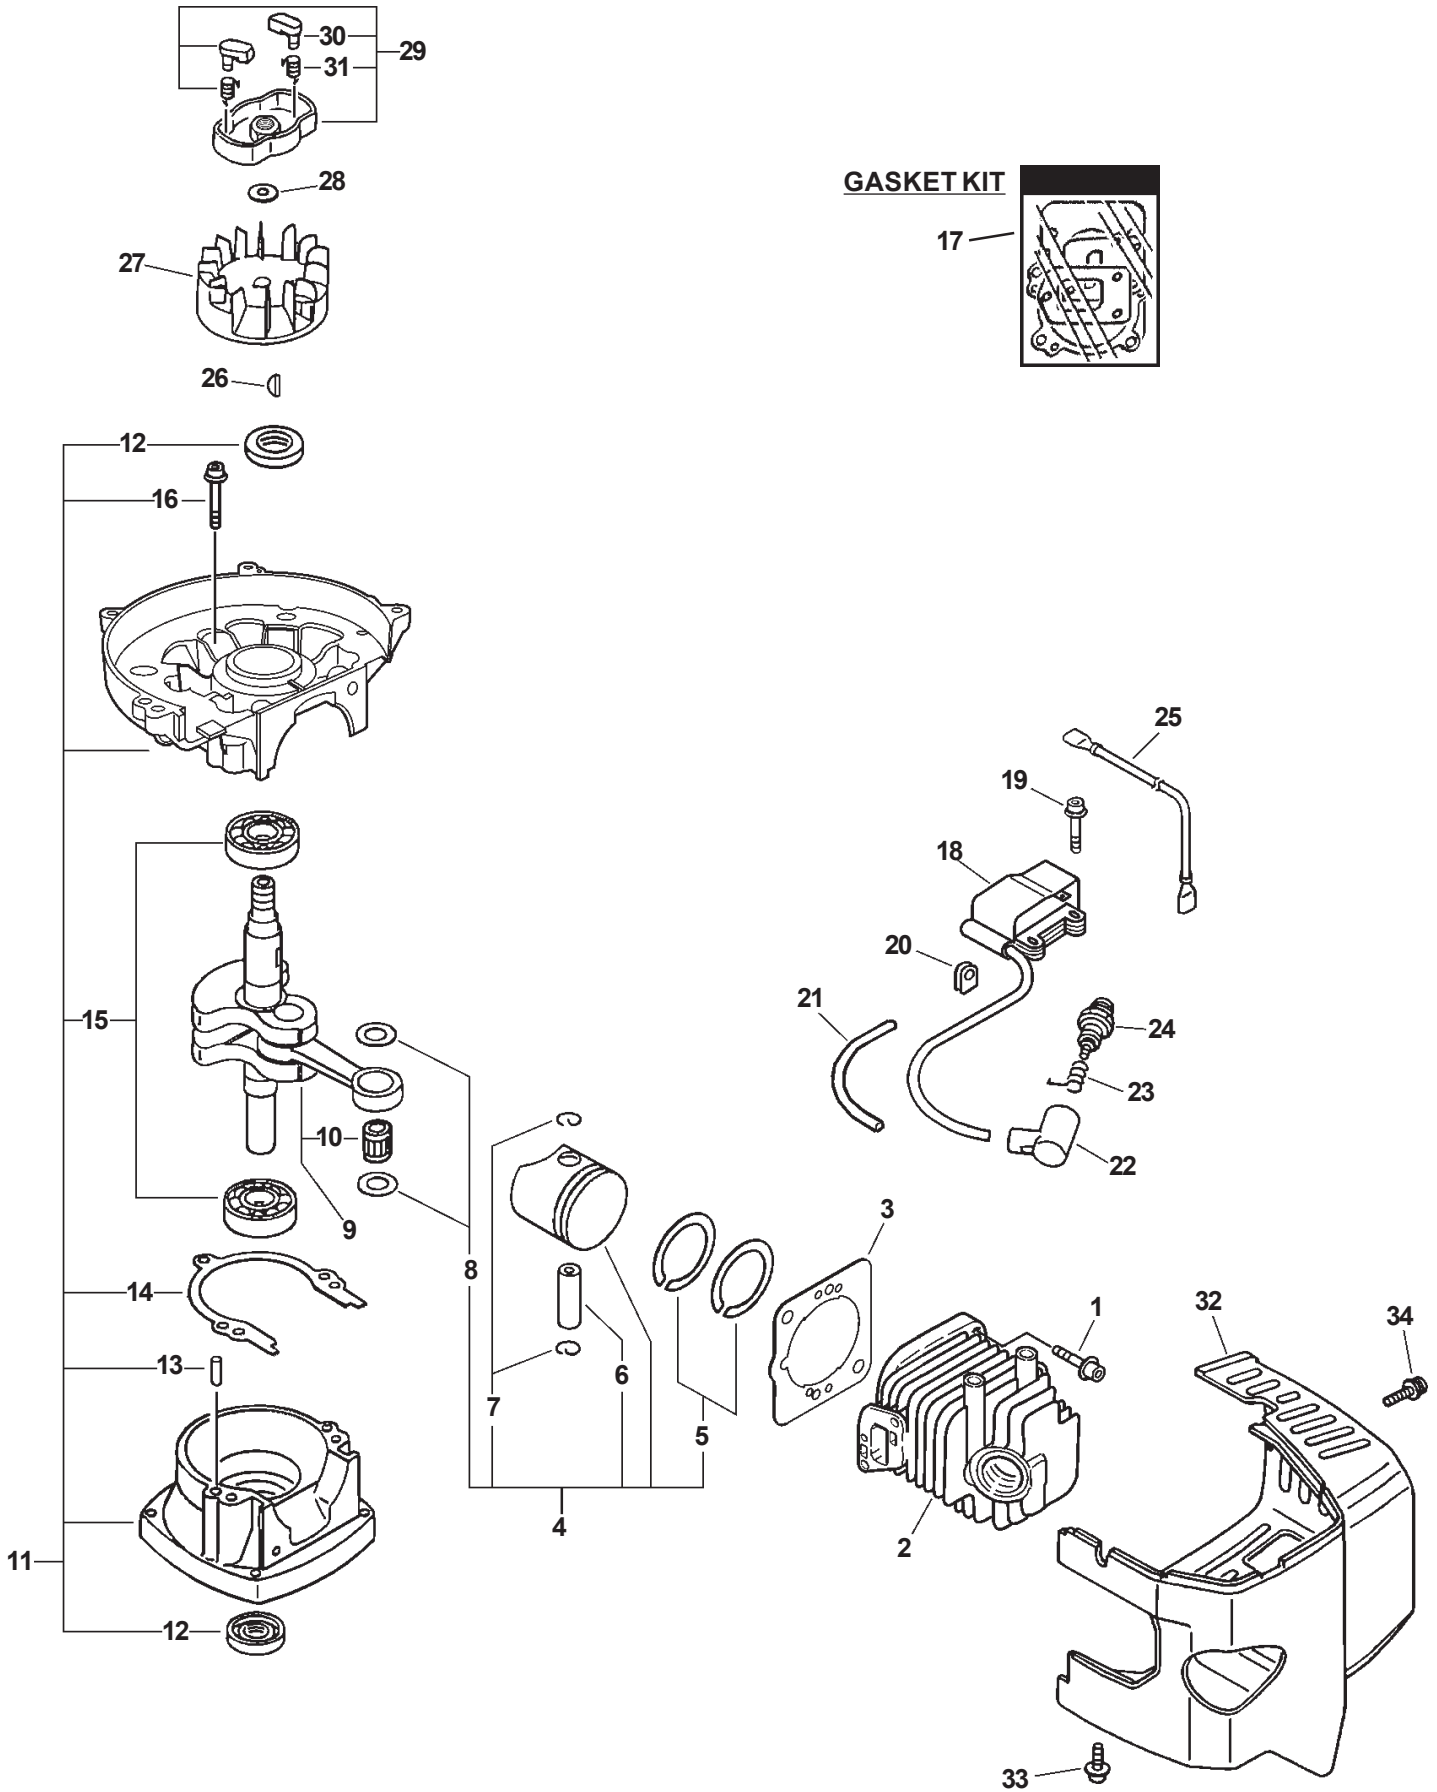

# ***LITTLE WONDER***

---

**PARTS CATALOG**

**ENGINE**

**MODEL SV-6**

**SERIAL NUMBERS: 35001001 & UP**

ITEM	PART NUMBER	QTY	DESCRIPTION	REMARKS
1	90016205022	2	BOLT 5X22	
2	A130000530	1	CYLINDER	
★ 3	V100000080	1	GASKET, CYLINDER	
4	P021001101	1	PISTON, KIT	INCLUDES ITEMS 5-8
5	A101000000	2	RING, PISTON	
6	10001311520	1	PIN, PISTON	
7	10001504630	2	CIRCLIP, PISTON PIN	
8	10001411520	2	SPACER, PISTON PIN	
9	A011000270	1	CRANKSHAFT ASY	INCLUDES ITEMS 10
10	V553000010	1	BEARING, NEEDLE	
11	10020411520	1	CRANKCASE KIT	INCLUDES ITEMS 12-16
12	10021242031	2	OIL SEAL	
13	10021503930	2	DOWEL PIN	
★ 14	10024242030	1	GASKET, CRANKCASE	
15	9403536201	2	BEARING, BALL	
16	90016205028	3	BOLT 5X28	