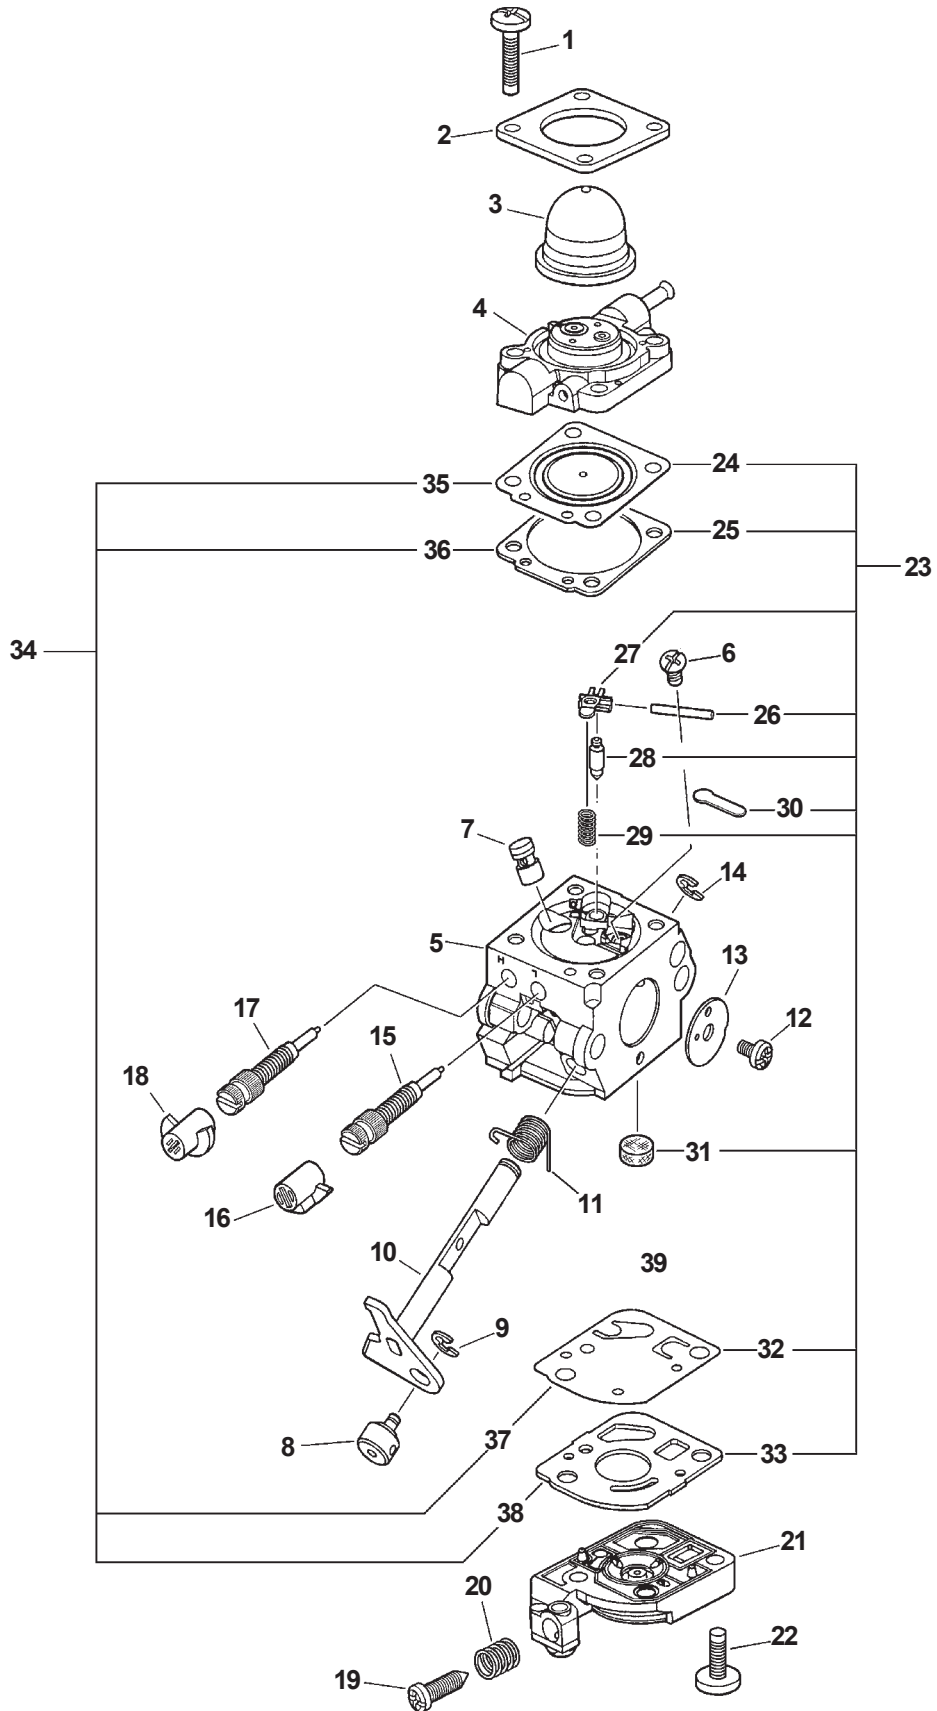

ITEM	PART NUMBER	QTY	DESCRIPTION	REMARKS
	12520013125	1	CARBURETOR--C1U-K54A	
1	P005000980	4	SCREW, PURGE BASE	
2	P005000620	1	RETAINER, PURGE PUMP	
3	12538108660	1	PUMP, PURGE	
4	P005000970	1	BASE, PURGE	
5	-----	1	BODY, CARBURETOR	NOT AVAILABLE SEPARATELY
6	12533942030	1	SCREW, METERING LEVER PIN	
7	12537613120	1	NOZZLE, CHECK VALVE	
8	12537242030	1	SWIVEL	
9	12532713930	1	CLIP, THROTTLE SHAFT	
10	P005001070	1	SHAFT, THROTTLE	
11	12531342030	1	SPRING, THROTTLE RETURN	
12	12531413930	1	SCREW, THROTTLE VALVE	
13	12531649030	1	VALVE, THROTTLE	
14	12532715130	1	CLIP, THROTTLE SHAFT	
15	12531813120	1	NEEDLE - LOW SPEED	
16	12532909860	1	CAP, MIXTURE LIMITER - LOW SPEED	
17	12532013310	1	NEEDLE - HIGH SPEED	
18	12532939030	1	CAP, MIXTURE LIMITER - HIGH SPEED	
19	12533406960	1	SCREW, IDLE ADJUST	
20	12533306960	1	SPRING, IDLE ADJUST	
21	12532412820	1	COVER, FUEL PUMP	
22	12531012820	2	SCREW, FUEL PUMP COVER	
23	12530012820	1	REPAIR KIT	INCLUDES ITEMS 24-33
24	-----	1	DIAPHRAGM, METERING	
25	-----	1	GASKET, METERING DIAPHRAGM	
26	-----	1	PIN, METERING LEVER	
27	-----	1	LEVER, METERING	
28	-----	1	VALVE, INLET NEEDLE	
29	-----	1	SPRING, METERING LEVER	
30	-----	1	WELCH PLUG	
31	-----	1	STRAINER	
32	-----	1	DIAPHRAGM, FUEL PUMP	
33	-----	1	GASKET, FUEL PUMP	
34	12530320560	1	GASKET/DIAPHRAGM KIT	INCLUDES ITEMS 35-38
35	-----	1	DIAPHRAGM, METERING	
36	-----	1	GASKET, METERING DIAPHRAGM	
37	-----	1	DIAPHRAGM, FUEL PUMP	
38	-----	1	GASKET, FUEL PUMP