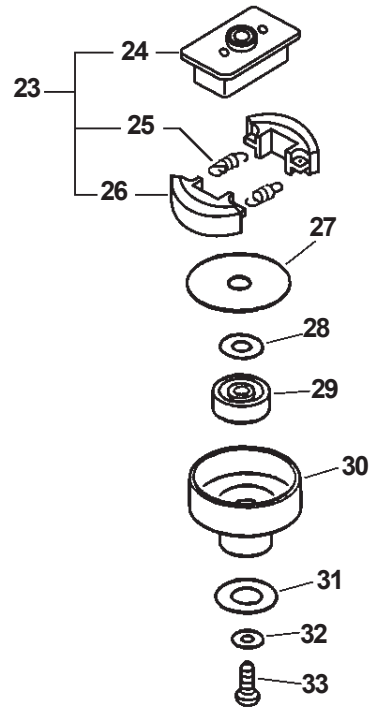

ITEM	PART NUMBER	QTY	DESCRIPTION	REMARKS
1	13100511821	1	TANK, FUEL	
2	90027505015	3	SCREW 5X15	
3	13201011520	1	PIPE, FUEL - 3X5X210mm	BULK OPTION: 90014
4	13211546730	1	GROMMET	
5	13201309820	1	CLIP	
6	13120507320	1	FILTER, FUEL	
7	A356000030	1	VALVE, CHECK	
8	13011100530	1	CLIP, PIPE	
9	13131239130	1	PIPE, VENT - 3X5X70mm	BULK OPTION: 90014
10	13201049030	1	PIPE, RETURN - 3X6X50mm	BULK OPTION: 90017
11	13100409060	1	FUEL TANK CAP ASY	INCLUDES ITEM 12-13
12	13101655830	1	GASKET, FUEL TANK CAP	
13	13105156030	1	CONNECTOR, FUEL TANK CAP	
14	17720012820	1	STARTER ASY	INCLUDES ITEMS 15-20
15	17722042030	1	SPRING, REWIND	
16	17721544430	1	DRUM, STARTER	
17	17722605530	1	ROPE, STARTER 3mm(1/8")X1000mm(39-1/2"), BULK OPTION: 99944444000	
18	17722742030	1	GUIDE, ROPE	
19	17722811120	1	STARTER GRIP KIT	
20	17724611120	1	CLIP, STARTER ROPE	
21	17723644330	1	SCREW	
22	90023804016	4	SCREW 4X16	
23	17500007531	1	CLUTCH ASY	INCLUDES ITEMS 24-26
24	17501605020	1	HUB, CLUTCH	
25	17501805130	2	SPRING, CLUTCH	
26	17500905131	2	SHOE, CLUTCH	
27	17501904630	1	PLATE, CLUTCH	
28	90060000010	1	WASHER 10	
29	90080836000	1	BEARING, BALL	
30	17501004633	1	DRUM, CLUTCH	
31	17504404630	1	WASHER, CLUTCH	
32	17501411520	1	WASHER, CLUTCH	
33	90023806012	1	SCREW 6X12	
34	90023804014	4	SCREW 4X14	
35	13041611520	1	BOLT 5X25	
36	61022311520	1	CASE, CLUTCH