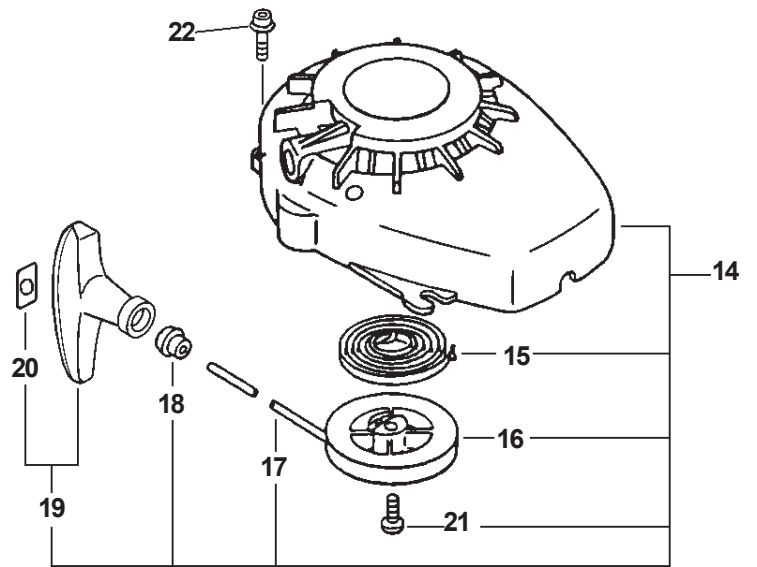

ITEM	PART NUMBER	QTY	DESCRIPTION	REMARKS
1	13100511821	1	TANK, FUEL	
2	90027505015	3	SCREW 5X15	
3	13201011520	1	PIPE, FUEL - 3X5X210mm	BULK OPTION: 90014
4	13211546730	1	GROMMET	
5	13201309820	1	CLIP	
6	13120507320	1	FILTER, FUEL	
7	A356000030	1	VALVE, CHECK	
8	13011100530	1	CLIP, PIPE	
9	13131239130	1	PIPE, VENT - 3X5X70mm	BULK OPTION: 90014
10	13201049030	1	PIPE, RETURN - 3X6X50mm	BULK OPTION: 90017
11	13100409060	1	FUEL TANK CAP ASY	INCLUDES ITEM 12-13
12	13101655830	1	GASKET, FUEL TANK CAP	
13	13105156030	1	CONNECTOR, FUEL TANK CAP	
14	17720012820	1	STARTER ASY	INCLUDES ITEMS 15-20
15	17722042030	1	SPRING, REWIND	
16	17721544430	1	DRUM, STARTER	
17	17722605530	1	ROPE, STARTER 3mm(1/8")X1000mm(39-1/2"), BULK OPTION: 99944444000	
18	17722742030	1	GUIDE, ROPE	
19	17722811120	1	STARTER GRIP KIT	
20	17724611120	1	CLIP, STARTER ROPE	
21	17723644330	1	SCREW	
22	90023804016	4	SCREW 4X16	
23	17500007531	1	CLUTCH ASY	INCLUDES ITEMS 24-26
24	17501605020	1	HUB, CLUTCH	
25	17501805130	2	SPRING, CLUTCH	
26	17500905131	2	SHOE, CLUTCH	
27	17501904630	1	PLATE, CLUTCH	
28	90060000010	1	WASHER 10	
29	90080836000	1	BEARING, BALL	
30	17501004633	1	DRUM, CLUTCH	
31	17504404630	1	WASHER, CLUTCH	
32	17501411520	1	WASHER, CLUTCH	
33	90023806012	1	SCREW 6X12	
34	90023804014	4	SCREW 4X14	
35	13041611520	1	BOLT 5X25	
36	61022311520	1	CASE, CLUTCH