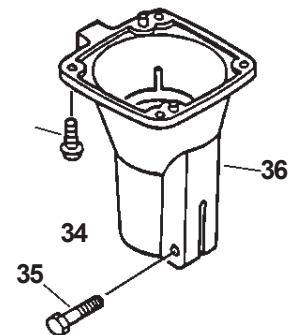

ITEM	PART NUMBER	QTY	DESCRIPTION	REMARKS
1	13100511821	1	TANK, FUEL	
2	90027505015	3	SCREW 5X15	
3	13201011520	1	PIPE, FUEL - 3X5X210mm	BULK OPTION: 90014
4	13211546730	1	GROMMET	
5	13201309820	1	CLIP	
6	13120507320	1	FILTER, FUEL	
7	A356000030	1	VALVE, CHECK	
8	13011100530	1	CLIP, PIPE	
9	13131239130	1	PIPE, VENT - 3X5X70mm	BULK OPTION: 90014
10	13201049030	1	PIPE, RETURN - 3X6X50mm	BULK OPTION: 90017
11	13100409060	1	FUEL TANK CAP ASY	INCLUDES ITEM 12-13
12	13101655830	1	GASKET, FUEL TANK CAP	
13	13105156030	1	CONNECTOR, FUEL TANK CAP	
14	17720012820	1	STARTER ASY	INCLUDES ITEMS 15-20
15	17722042030	1	SPRING, REWIND	
16	17721544430	1	DRUM, STARTER	
17	17722605530	1	ROPE, STARTER 3mm(1/8")X1000mm(39-1/2"), BULK OPTION: 99944444000	
18	17722742030	1	GUIDE, ROPE	
19	17722811120	1	STARTER GRIP KIT	
20	17724611120	1	CLIP, STARTER ROPE	
21	17723644330	1	SCREW	
22	90023804016	4	SCREW 4X16	
23	17500007531	1	CLUTCH ASY	INCLUDES ITEMS 24-26
24	17501605020	1	HUB, CLUTCH	
25	17501805130	2	SPRING, CLUTCH	
26	17500905131	2	SHOE, CLUTCH	
27	17501904630	1	PLATE, CLUTCH	
28	90060000010	1	WASHER 10	
29	90080836000	1	BEARING, BALL	
30	17501004633	1	DRUM, CLUTCH	
31	17504404630	1	WASHER, CLUTCH	
32	17501411520	1	WASHER, CLUTCH	
33	90023806012	1	SCREW 6X12	
34	90023804014	4	SCREW 4X14	
35	13041611520	1	BOLT 5X25	
36	61022311520	1	CASE, CLUTCH