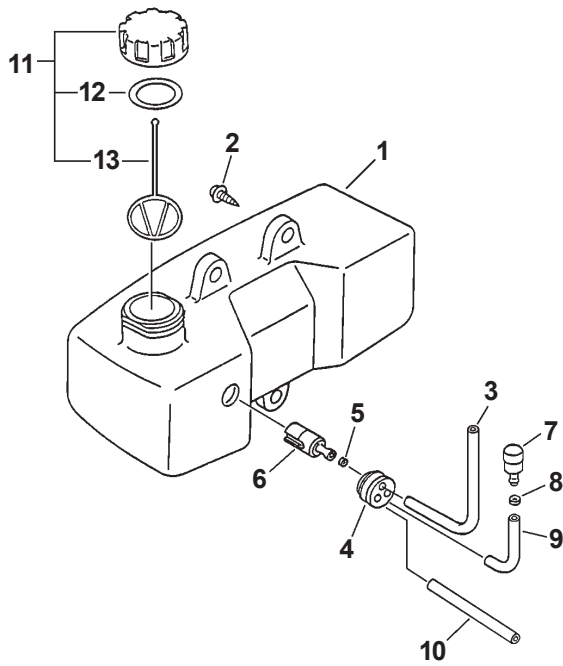

ITEM	PART NUMBER	QTY	DESCRIPTION	REMARKS
1	13100511821	1	TANK, FUEL	
2	90027505015	3	SCREW 5X15	
3	13201011520	1	PIPE, FUEL - 3X5X210mm	BULK OPTION: 90014
4	13211546730	1	GROMMET	
5	13201309820	1	CLIP	
6	13120507320	1	FILTER, FUEL	
7	A356000030	1	VALVE, CHECK	
8	13011100530	1	CLIP, PIPE	
9	13131239130	1	PIPE, VENT - 3X5X70mm	BULK OPTION: 90014
10	13201049030	1	PIPE, RETURN - 3X6X50mm	BULK OPTION: 90017
11	13100409060	1	FUEL TANK CAP ASY	INCLUDES ITEM 12-13
12	13101655830	1	GASKET, FUEL TANK CAP	
13	13105156030	1	CONNECTOR, FUEL TANK CAP	
14	17720012820	1	STARTER ASY	INCLUDES ITEMS 15-20
15	17722042030	1	SPRING, REWIND	
16	17721544430	1	DRUM, STARTER	
17	17722605530	1	ROPE, STARTER 3mm(1/8")X1000mm(39-1/2"), BULK OPTION: 99944444000	
18	17722742030	1	GUIDE, ROPE	
19	17722811120	1	STARTER GRIP KIT	
20	17724611120	1	CLIP, STARTER ROPE	
21	17723644330	1	SCREW	
22	90023804016	4	SCREW 4X16	
23	17500007531	1	CLUTCH ASY	INCLUDES ITEMS 24-26
24	17501605020	1	HUB, CLUTCH	
25	17501805130	2	SPRING, CLUTCH	
26	17500905131	2	SHOE, CLUTCH	
27	17501904630	1	PLATE, CLUTCH	
28	90060000010	1	WASHER 10	
29	90080836000	1	BEARING, BALL	
30	17501004633	1	DRUM, CLUTCH	
31	17504404630	1	WASHER, CLUTCH	
32	17501411520	1	WASHER, CLUTCH	
33	90023806012	1	SCREW 6X12	
34	90023804014	4	SCREW 4X14	
35	13041611520	1	BOLT 5X25	
36	61022311520	1	CASE, CLUTCH