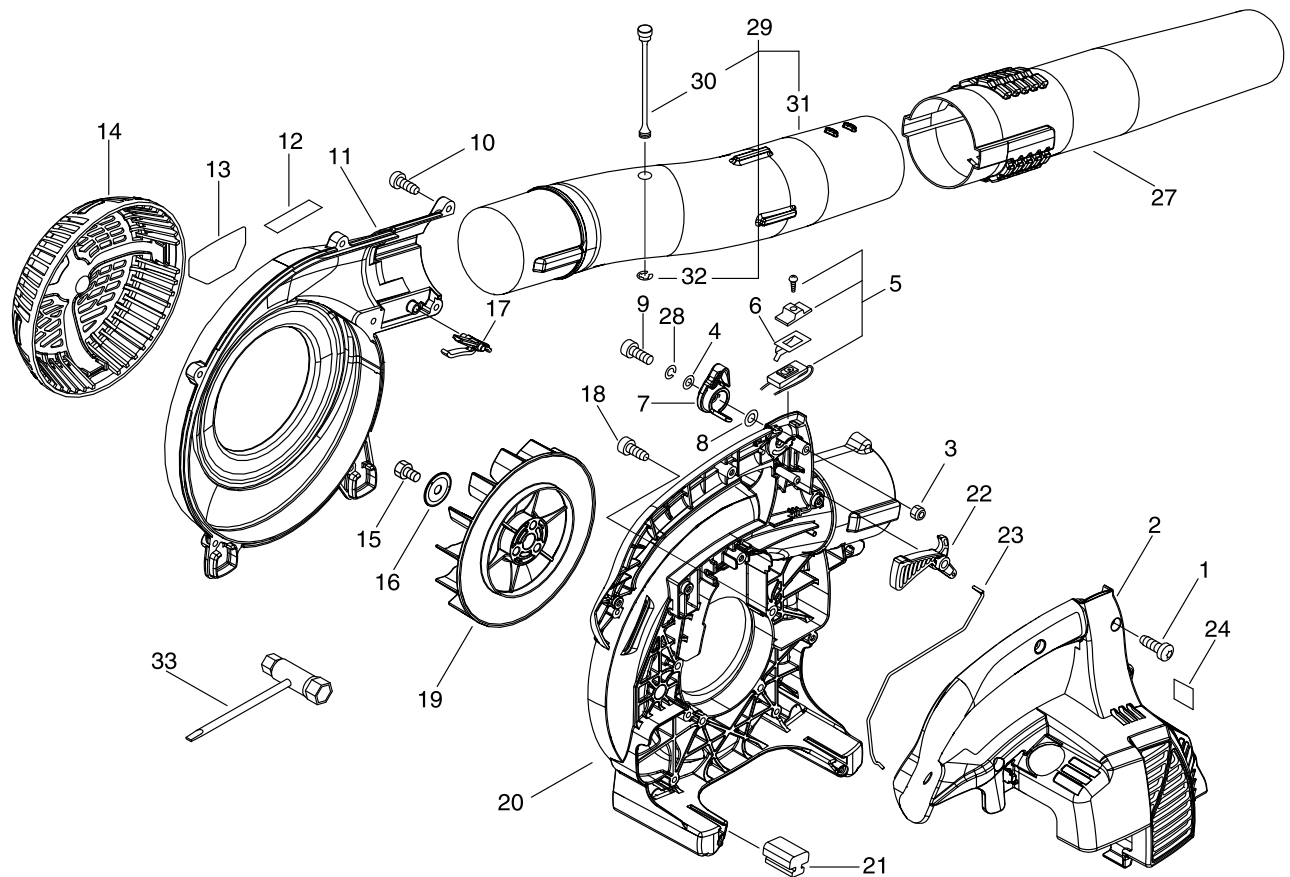

5. FAN CASE, BLOWER PIPE

KEY	LV	PART NUMBER	Q'TY	DESCRIPTION	REMARKS	NOTE1	NOTE2
1		V805-000010	6	BOLT, TORX 5	TT-5*20 DG 10.9		
2		P021-042971	1	ENGINE COVER ASY			
3		900562-50005	1	LOCKNUT 5	5		
4		900602-00005	1	WASHER 5	5.3*10*1		
5		A440-001310	1	SWITCH, ON OFF			
6		V486-000150	1	TERMINAL, LEAD			
7		C453-000300	1	LEVER, THROTTLE			
8		900603-00005	1	WASHER 5	5.5*12*0.8		
9		V805-000220	1	BOLT, TORX 5	TB-5*25 12.9		
10		V805-000010	7	BOLT, TORX 5	TT-5*20 DG 10.9		
11		E103-000700	1	CASE, FAN			
12		X505-002080	1	LABEL, CAUTION			
13		X547-001690	1	LABEL, ECHO			
14		E104-000110	1	GRID, BLOWER			
15		900100-08014	1	BOLT 8*14	8*14		
16		100143-19830	1	WASHER	8.2*31*0.8		
17		C662-000040	1	PIECE, LEVER			
18		V804-000070	4	BOLT, TORX 4	TB-4*20 12.9		
19		E100-000070	1	FAN, BLOWER			
20		E103-000691	1	CASE, FAN			
21		351335-20560	2	CUSHION			
22		C450-000411	1	CONTROL, THROTTLE			
23		C454-000190	1	ROD, THROTTLE			
24		X505-002310	1	LABEL, CAUTION	HOT CAUTION