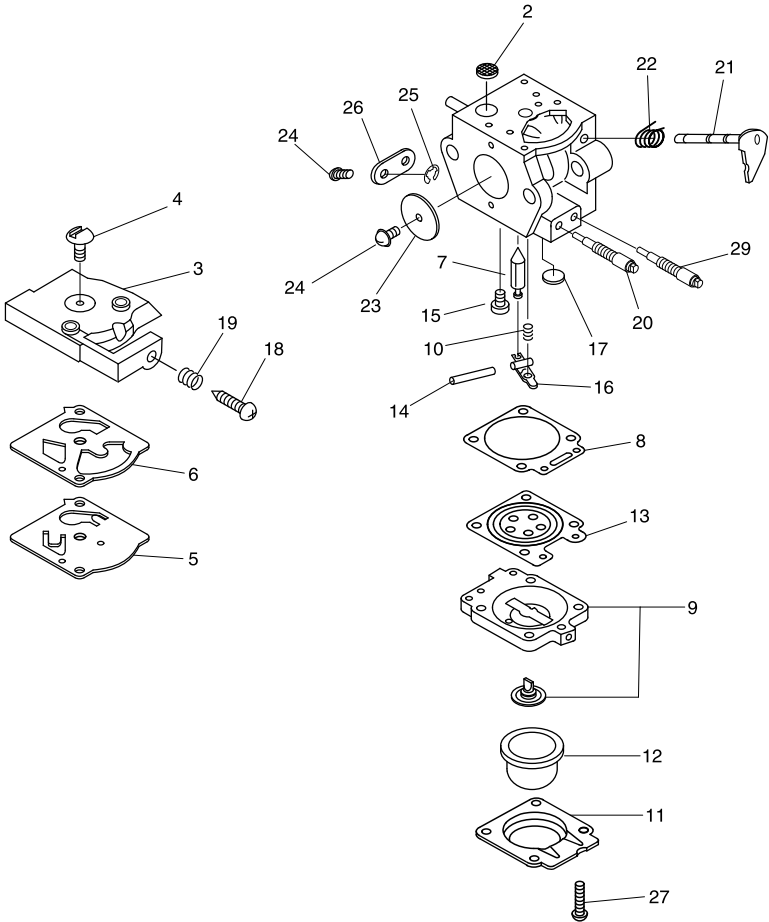

6. CARBURETOR

KEY	LV	PART NUMBER	Q'TY	DESCRIPTION	REMARKS	NOTE1	NOTE2
27	+	123144-02960	4	SCREW			
29	+	P003-004020	1	NEEDLE