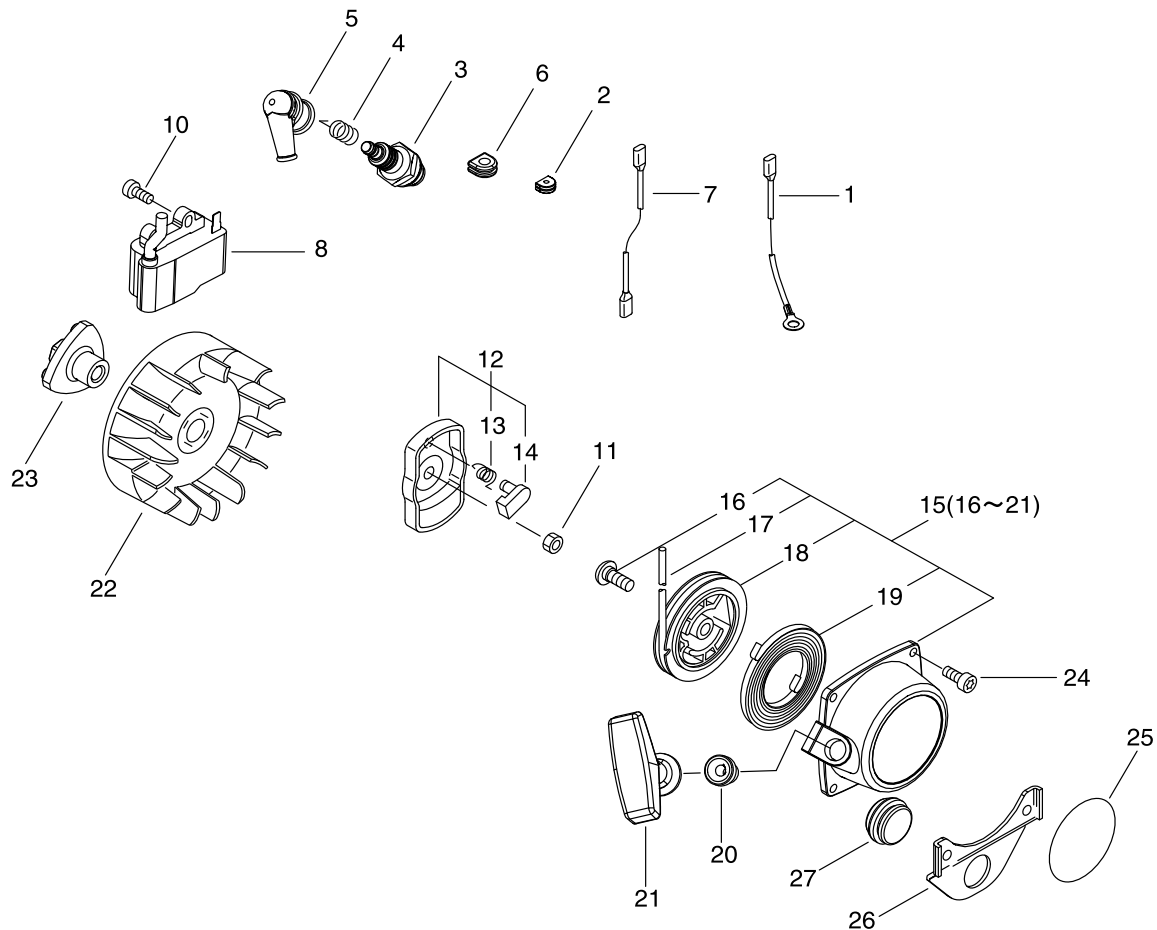

2. RECOIL STARTER, MAGNETO

KEY	LV	PART NUMBER	Q'TY	DESCRIPTION	REMARKS	NOTE1	NOTE2
1		V485-001210	1	LEAD	L:210		
2		152115-05530	1	BUSHING			
3		A425-000000	1	SPARKPLUG	BPMR8Y		
4		159011-03432	1	COIL, SPARK PLUG			
5		159012-03433	1	CAP, SPARK PLUG			
6		156110-04920	1	BUSHING			
7		V485-001220	1	LEAD	L:85		
8		A411-000500	1	COIL, IGNITION			
10		V804-000070	2	BOLT, TORX 4	TB-4*20 12.9		
11		900595-00008	1	NUT	8		
12		A052-000280	1	PULLEY,ASM STARTER			
13	+	177234-12220	1	SPRING, PAWL			
14	+	177218-44330	1	PAWL, STARTER	BLACK		
15		A051-000960	1	STARTER,RECOIL ASY			
16	+	177236-44330	1	SCREW			
17	+	177226-44330	1	ROPE, STARTER	3*1,000		
18	+	P022-019690	1	DRUM, STARTER			
19	+	P022-019680	1	SPRING, SPIRAL			
20	+	177227-42030	1	GUIDE, ROPE			
21	+	177228-06530	1	GRIP, STARTER			
22		A409-000210	1	ROTOR,MAGNETO			
23		E101-000122	1	HUB,FAN			
24		V804-000060	4	BOLT, TORX 4	TB-4*16 10.9		
25		X502-000330	1	LABEL,ECHO	ECHO		
26		V152-002220	1	PLATE,ANGLE			
27		V420-000910	1	CUSHION