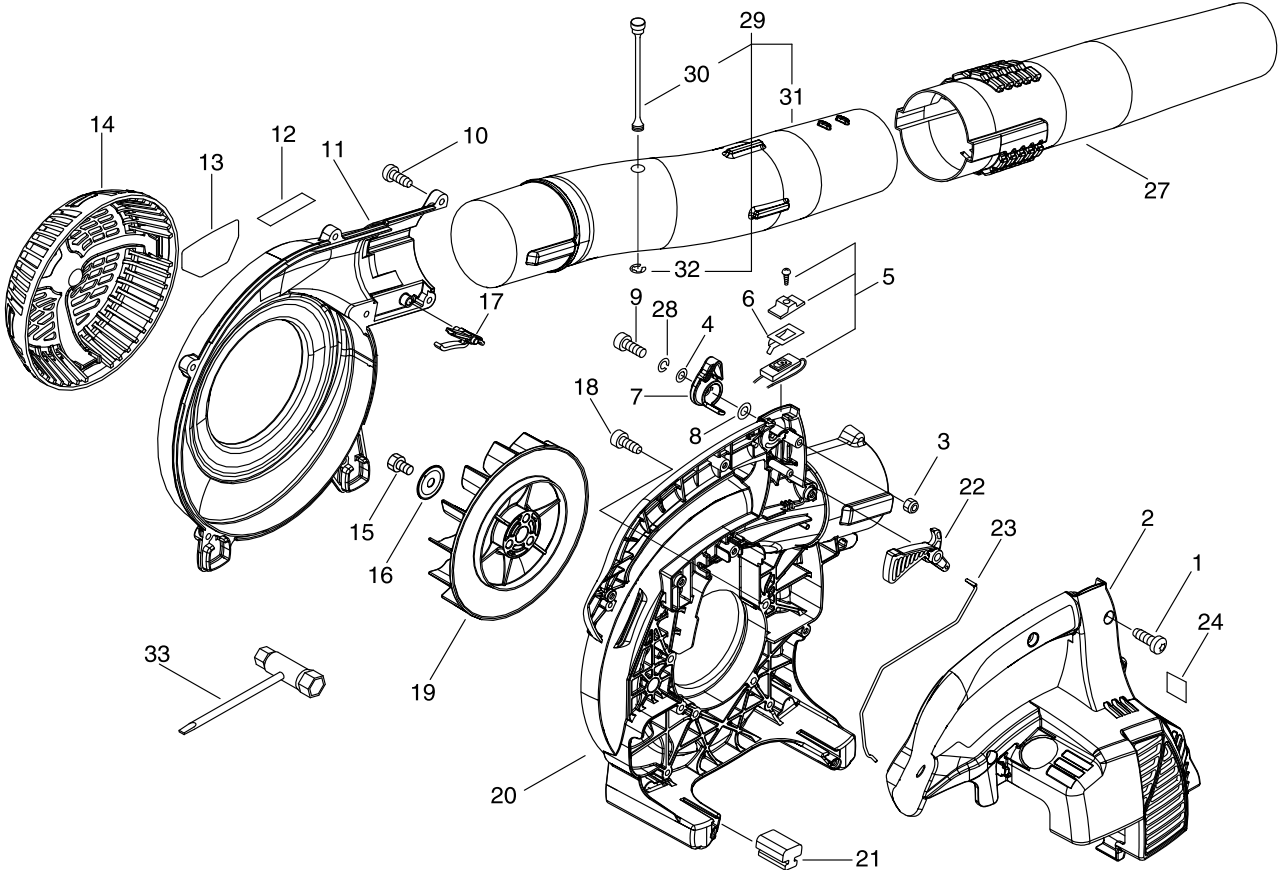

5. FAN CASE, BLOWER PIPE

KEY	LV	PART NUMBER	Q'TY	DESCRIPTION	REMARKS	NOTE1	NOTE2
27		E165-000191	1	PIPE,BLOWER			
28		900605-00005	1	WASHER, SPRING 5	5		
29		E165-000380	1	PIPE,BLOWER			
30	+	E178-000050	1	GUARD,PIPE			
31	+	E165-000390	1	PIPE,BLOWER			
32	+	V583-000080	1	RING	CE-5		
33		895410-06960	1	WRENCH, W/S-DRIVER