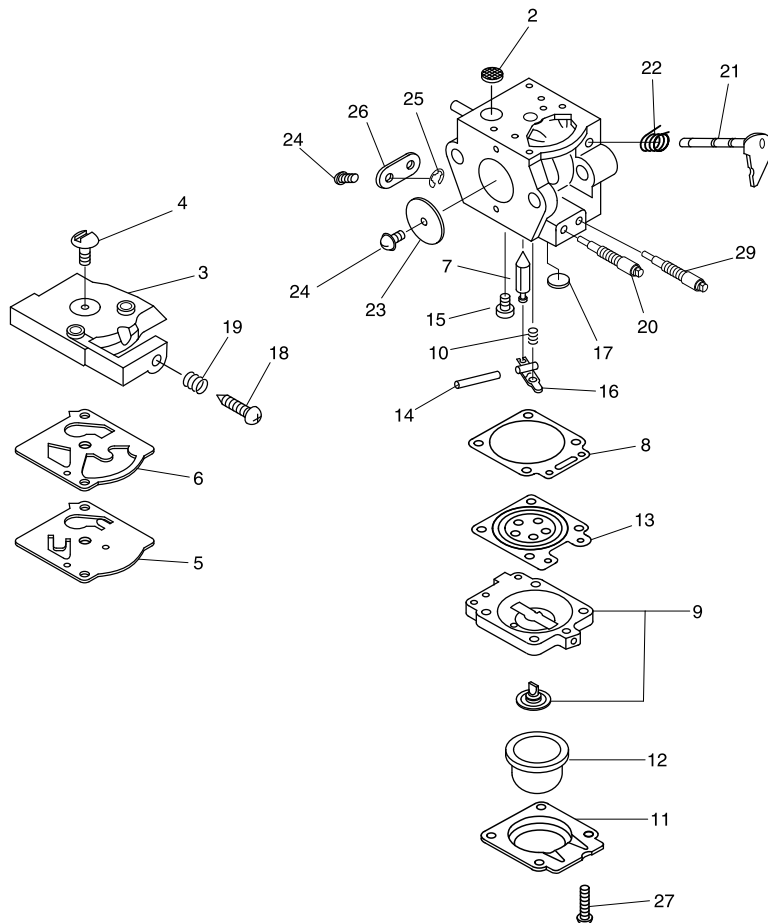

6. CARBURETOR

KEY	LV	PART NUMBER	Q'TY	DESCRIPTION	REMARKS	NOTE1	NOTE2
		A021-001882	1	CARBURETOR,DIAPHRAGM	WTA-33		
2	+	123126-10631	1	SCREEN, INLET			
3	+	P003-004880	1	COVER, FUEL PUMP			
4	+	123110-03930	1	SCREW, PUMP COVER			
5	+	123112-15030	1	DIAPHRAGM, FUEL PUMP			
6	+	123125-15030	1	GASKET, FUEL PUMP			
7	+	123137-19830	1	VALVE, INLET NEEDLE			
8	+	P003-003840	1	GASKET, M. DIAPHRAGM			
9	+	P003-003850	1	BODY, AIR PURGE			
10	+	P003-003860	1	SPRING			
11	+	123142-05560	1	COVER, PRIMER PUMP			
12	+	123181-40630	1	PUMP, PRIMER			
13	+	P003-001850	1	DIAPHRAGM, METERING			
14	+	123138-03930	1	PIN, METERING LEVER			
15	+	123139-03930	1	SCREW, M. LEVER PIN			
16	+	123123-03930	1	LEVER, METERING			
17	+	123146-10631	1	PLUG, WELCH			
18	+	P003-001400	1	SCREW, IDLE ADJUST			
19	+	123133-04260	1	SPRING, IDLE ADJUST			
20	+	P003-004010	1	NEEDLE			
21	+	P003-003880	1	SHAFT ASY, THROTTLE			
22	+	P003-003890	1	SPRING			
23	+	P003-003900	1	VALVE, THROTTLE			
24	+	123114-38830	2	SCREW			
25	+	123127-15030	1	RING			
26	+	P003-003910	1	THROTTLE, LEVER