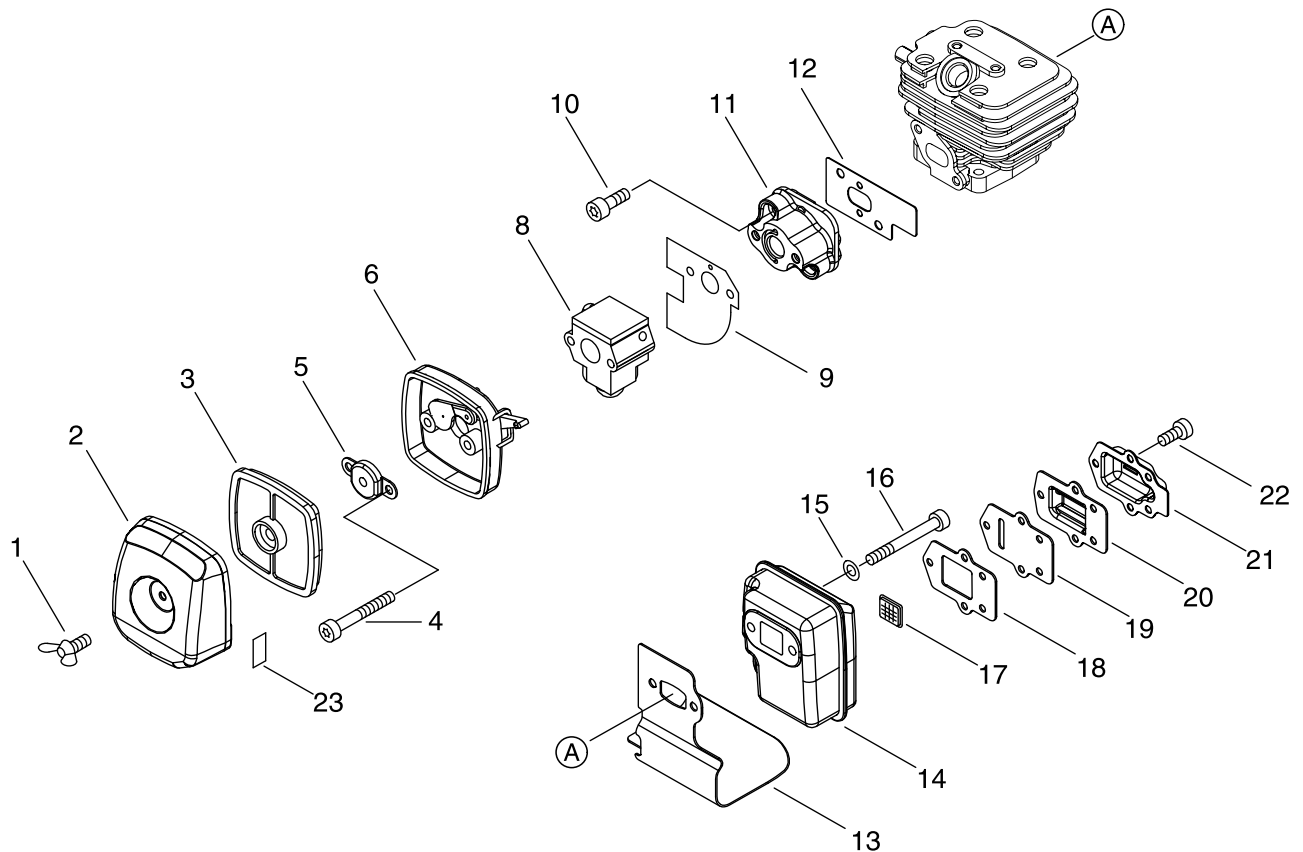

3. AIR CLEANER, CARBURETOR, MUFFLER

KEY	LV	PART NUMBER	Q'TY	DESCRIPTION	REMARKS	NOTE1	NOTE2
1		210417-52730	1	BOLT, WING	5*20		
2		130313-05863	1	LID, AIR CLEANER			
3		A226-001410	1	ELEMENT, AIR FILTER			
4		V805-000100	2	BOLT, TORX 5	TB-5*65 10.9		
5		129011-52730	1	PLATE, PREVENT			
6		P021-034600	1	CASE, AIR CLEANER			
8		A021-001882	1	CARBURETOR, DIAPHRAGM	WTA-33		
9		V103-000550	1	GASKET, INTAKE			
10		V805-000220	2	BOLT, TORX 5	TB-5*25 12.9		
11		A200-000370	1	INSULATOR, INTAKE			
12		V103-000540	1	GASKET, INTAKE			
13		V104-000960	1	GASKET, EXHAUST			
14		A300-000810	1	MUFFLER, EXHAUST			
15		900603-00005	2	WASHER 5	5.5*12*0.8		
16		V203-000190	2	BOLT, 5	AN A2-70		
17		A310-000070	1	SCREEN, ARRESTOR	22*28*3		
18		V104-000940	1	GASKET, EXHAUST	T:0.5		
19		A313-001070	1	GUIDE, EXHAUST			
20		A313-000840	1	GUIDE, EXHAUST	20.5*3		
21		A313-001091	1	GUIDE, EXHAUST			
22		V804-000080	5	BOLT, TORX 4	TB4*8		
23		890332-52730	1	LABEL, CHOKE