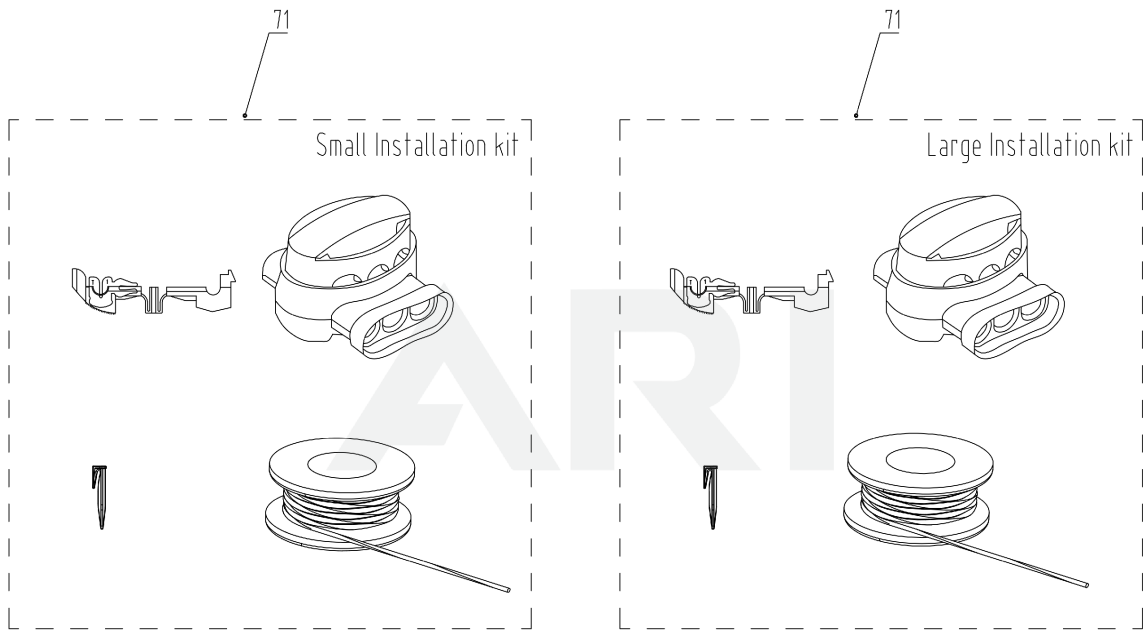

09 Installation

Installation Accessories 1

Rendered by ARI Network Services, Inc.

Date: 2021-09-16

09 Installation

Ref Number	Part Number	Part Description	Context Notes	Quantity
71	2912686	Small Installation kit		1
71	2912586	Large Installation kit		1