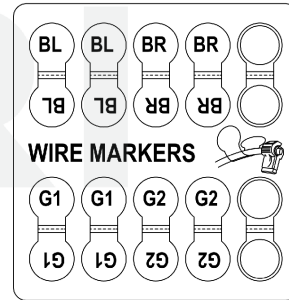

Ref Number	Part Number	Part Description	Context Notes	Quantity
45	2908686	Robotic Blades(Cramer)	SET	1
45	RA333092355	Blade Assembly	SET	1
46	RA322072355	Screw PWT4*12 Assembly (10pcs)	SET	1
62	R0100352-00	Height Adjustment Felt Sealing	SET	1

05 Charging Station

Rendered by ARI Network Services, Inc.

Date: 2021-07-05

05 Charging Station

Ref Number	Part Number	Part Description	Context Notes	Quantity
8	RA32205836	Screw ST4.2*12-F Assembly(10pcs)	SET	1
10	RA341061563	Tie Assembly(10pcs)	SET	1
13	RA322042355	Screw ST5*15 Assembly(10pcs)	SET	1
47	RA310023444	Charging Station Assembly(Cramer)	SET	1
48	RA341632355	CS Hood Assembly	SET	1
49	RA310632355	CS Tower Assembly	SET	1
49	R0100363-00	CS Tower Assembly	SET	1
50	RA310602355	CS Nozzle Wiring Assembly	SET	1
51	R0100365-00	CS Board 1 Assembly	SET	1
52	R0100364-00	CS Plate Assembly	SET	1
53	RA341231173	Charging Station Screw Assembly	SET	1

06 Power Supply

Rendered by ARI Network Services, Inc.

Date: 2021-09-16

06 Power Supply

Ref Number	Part Number	Part Description	Context Notes	Quantity
54	RA364012355	Power Supply Unit (EU)	SET	1
54	RA364012355CH	Power Supply Unit(Swiss)	SET	1
54	RA364012355UK	Power Supply Unit(UK)	SET	1
55	RA364022355	Low Voltage Cable, 10 m	SET	1

07 Connectors

Rendered by ARI Network Services, Inc.

Date: 2021-09-09

07 Connectors

Ref Number	Part Number	Part Description	Context Notes	Quantity
45	2908686	Robotic Blades(Cramer)	Sold as accessory with blister package, ready for store	1
45	RA333092355	Blade Assembly	Sold as spare part with generic package	1
56	RA365602355	Robotic Connector Kit	Sold as spare part with generic package	1
57	RA341412355	Robotic Wirepegs	Sold as spare part with generic package	1
58	RA364602355	Robotic Loopwire, 100 m	Sold as spare part with generic package	1
67	R0101587-00	Wire Marker	SET	1