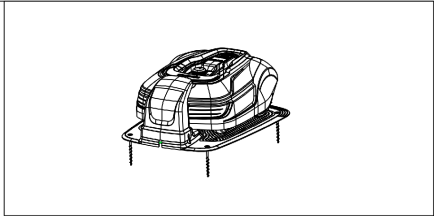

01 Overview

Rendered by ARI Network Services, Inc.

Date:2021-09-16