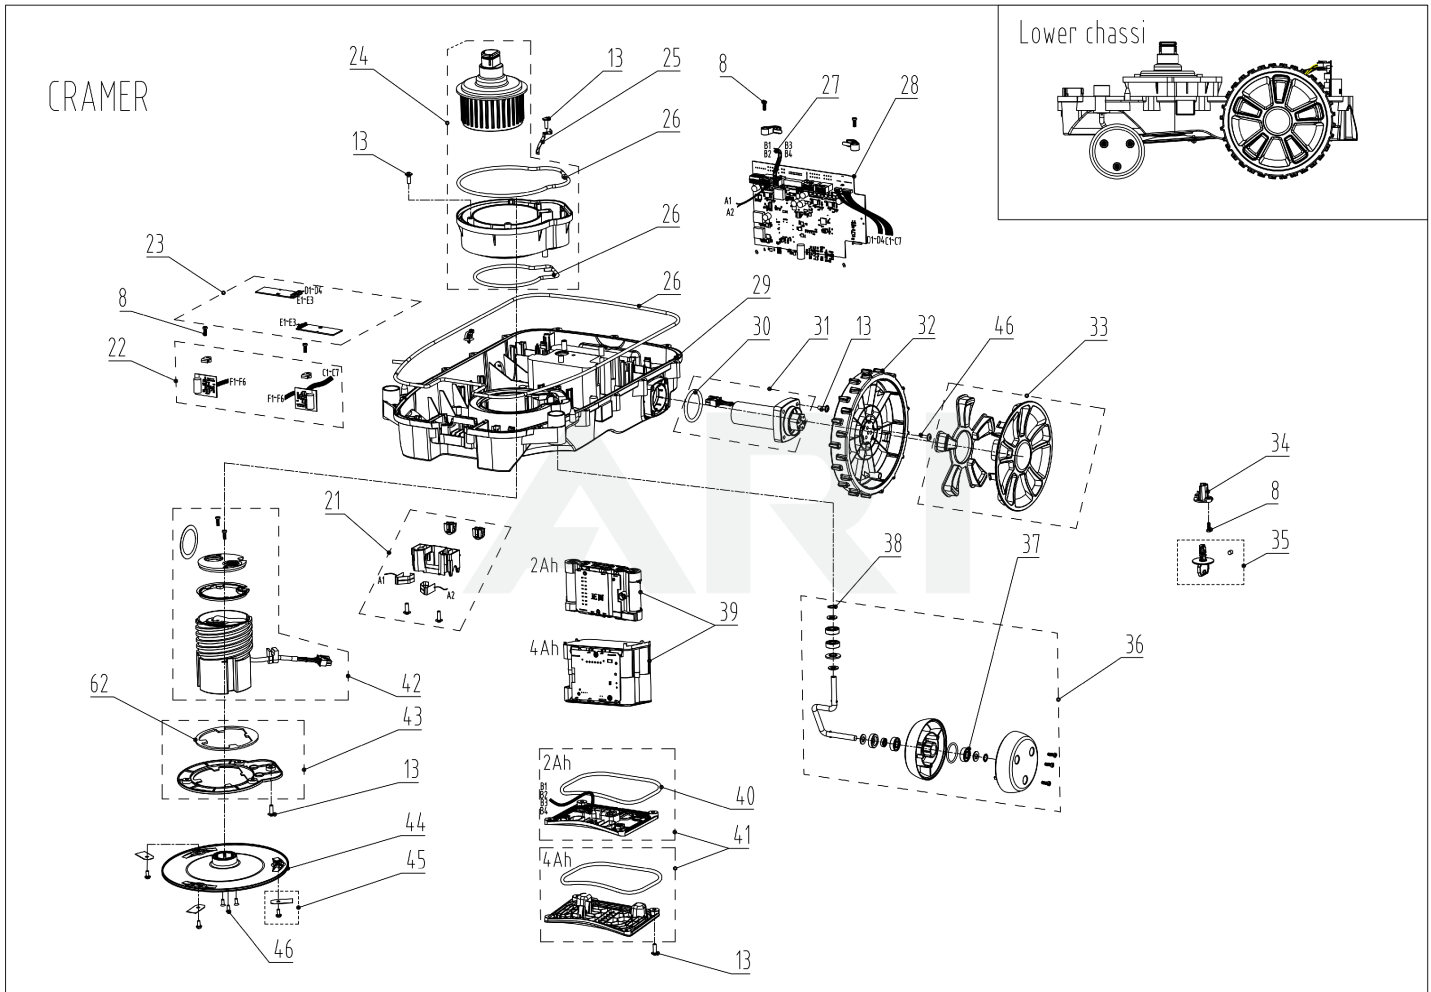

04 Lower Chassi

Rendered by ARI Network Services, Inc.

Date: 2021-09-16

04 Lower Chassi

Ref Number	Part Number	Part Description	Context Notes	Quantity
8	RA32205836	Screw ST4.2*12-F Assembly(10pcs)	SET	1
13	RA322042355	Screw ST5*15 Assembly(10pcs)	SET	1
21	RA310152355	Charging Connector Assembly	SET	1
22	RA310212355	Loop Sensor Assembly	SET	1
23	R0100875-00	Lift Sensor Assembly (from m/2021)	SET	1
24	RA341132355	Height Adjustment Nut Assembly	SET	1
25	RA333022355	Height Adjustment Locker Assembly	SET	1
26	RA329052355V	Sealing Strip Assembly	SET	1
27	RA310272355	Battery extension cable Assembly	SET	1
28	R0101067-00	Main Board Assembly (New SW, all m/2021)	SET	1
29	RA341012355	Chassis Lower Assembly	SET	1
30	RA329042355	O-ring_1 Assembly	SET	1
31	RA310122355	Wheel Motor Assembly	SET	1
32	RA341042355	Rear Wheel Assembly	SET	1
33	R0101764-00	Rear Wheel Side Assembly (Cramer from m/2021)	SET	1
34	RA341172355	Disabling Device Holder Assembly	SET	1
35	RA310702355	Disabling Device Assembly	SET	1
36	R0101770-00	Front Wheel Assembly	SET	1
37	R0101771-00	Stainless Steel Bearing Assembly(4pcs)	SET	1
38	R0101772-00	Stainless Steel Starlock Washer Assembly(10pcs)	SET	1
39	R0101588-00	Battery Assembly 24V 4AH	SET	1
40	RA329052355	Battery Sealing Strip Assembly	SET	1
41	R0101589-00	Battery Cover Assembly(fit 4A battery)	SET	1
42	RA310182355	Cutting Motor Assembly	SET	1
43	RA341122355	Height Adjustment Felt Cover	SET	1
44	RA341372355	Blade Disc Assembly	SET	1