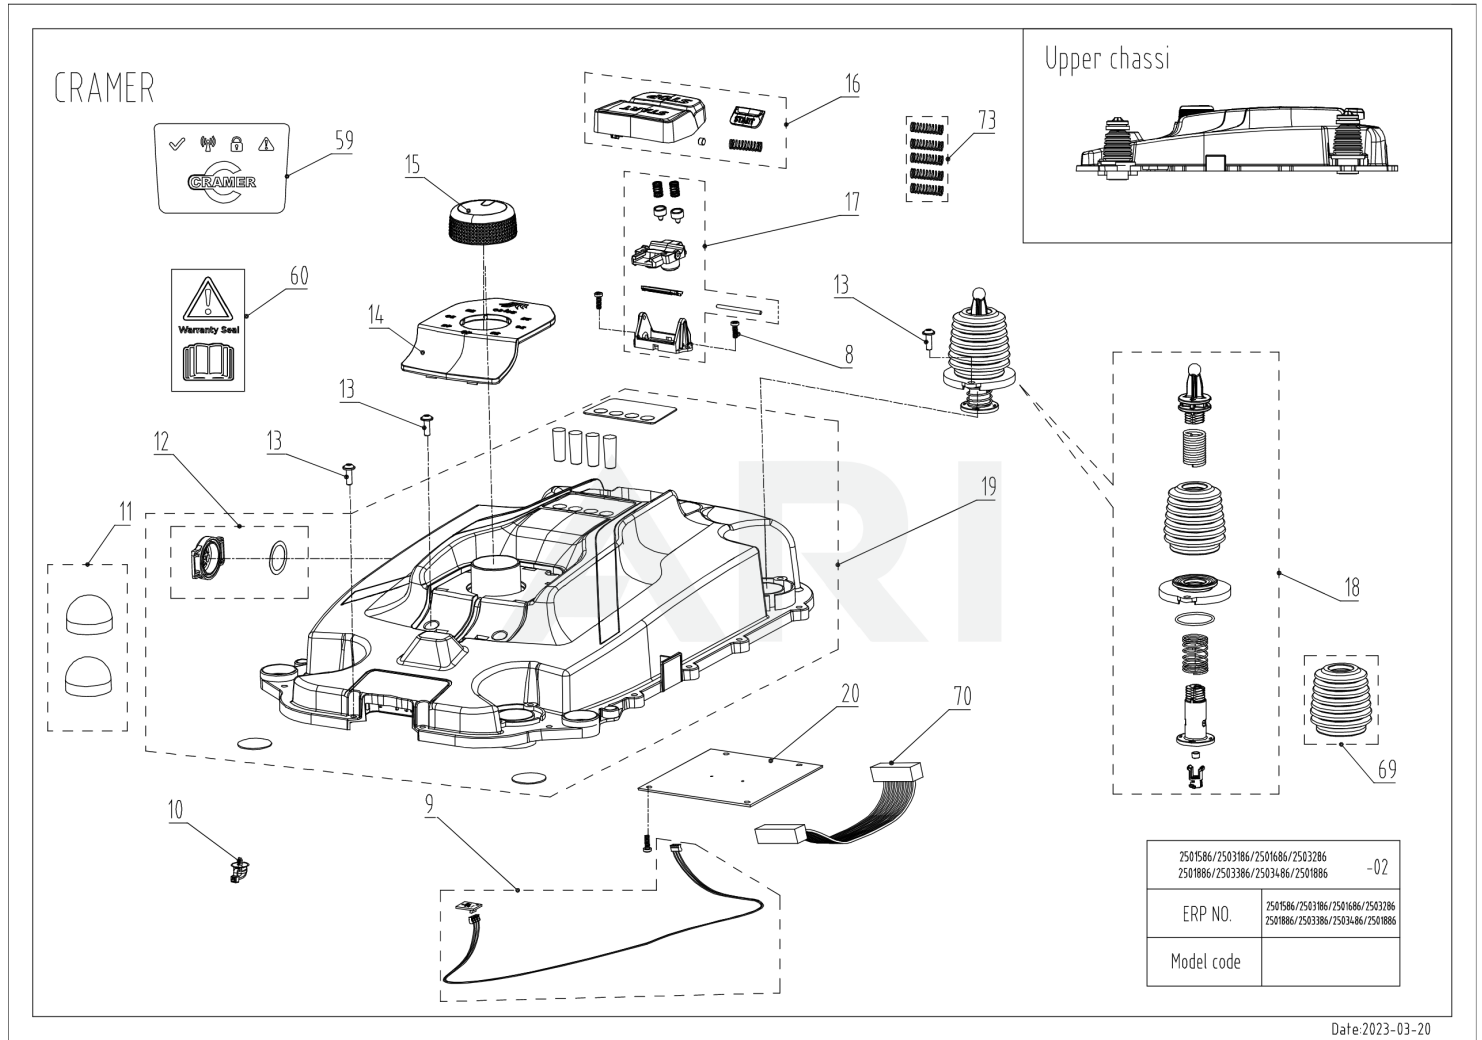

03 Upper Chassi

2501586/2503186/2501686/2503286 2501886/2503386/2503486/2501886	-02
ERP NO.	2501586/2503186/2501686/2503286 2501886/2503386/2503486/2501886
Model code	

Date:2023-03-20

Rendered by ARI Network Services, Inc.