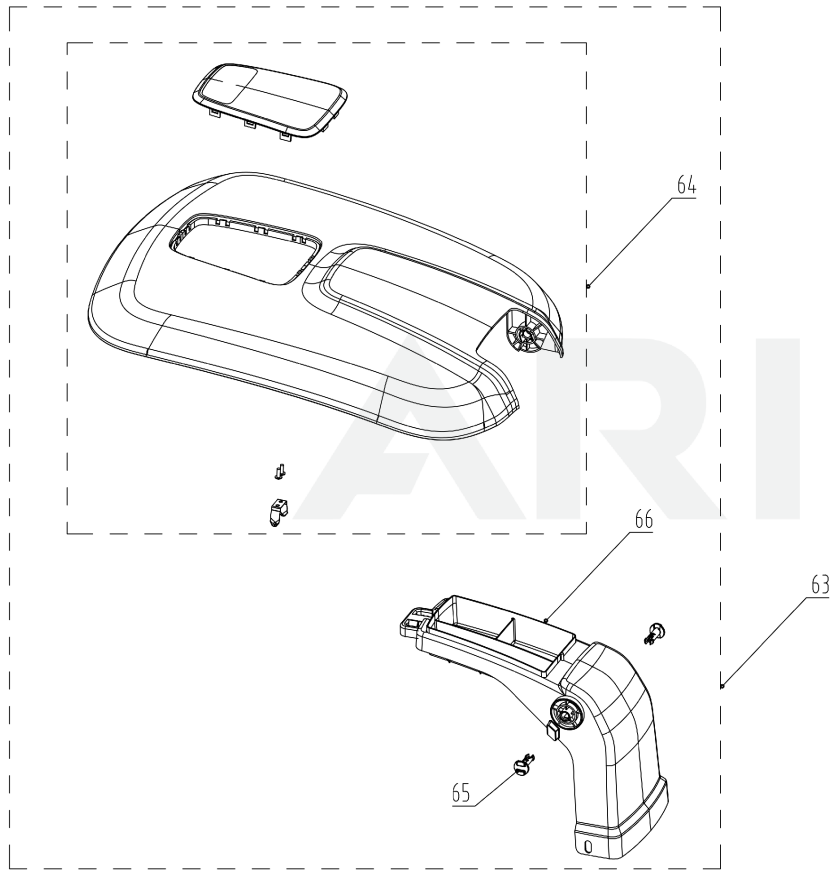

08 Garage

Rendered by ARI Network Services, Inc.

Date: 2021-09-16

08 Garage

Ref Number	Part Number	Part Description	Context Notes	Quantity
63	2909786	Cramer Garage	SET	1
64	R0101050-02	Roof Assembly(CR)	SET	1
65	R0101051-00	Lock Pin	SET	1
66	R0101052-00	Support Base	SET	1