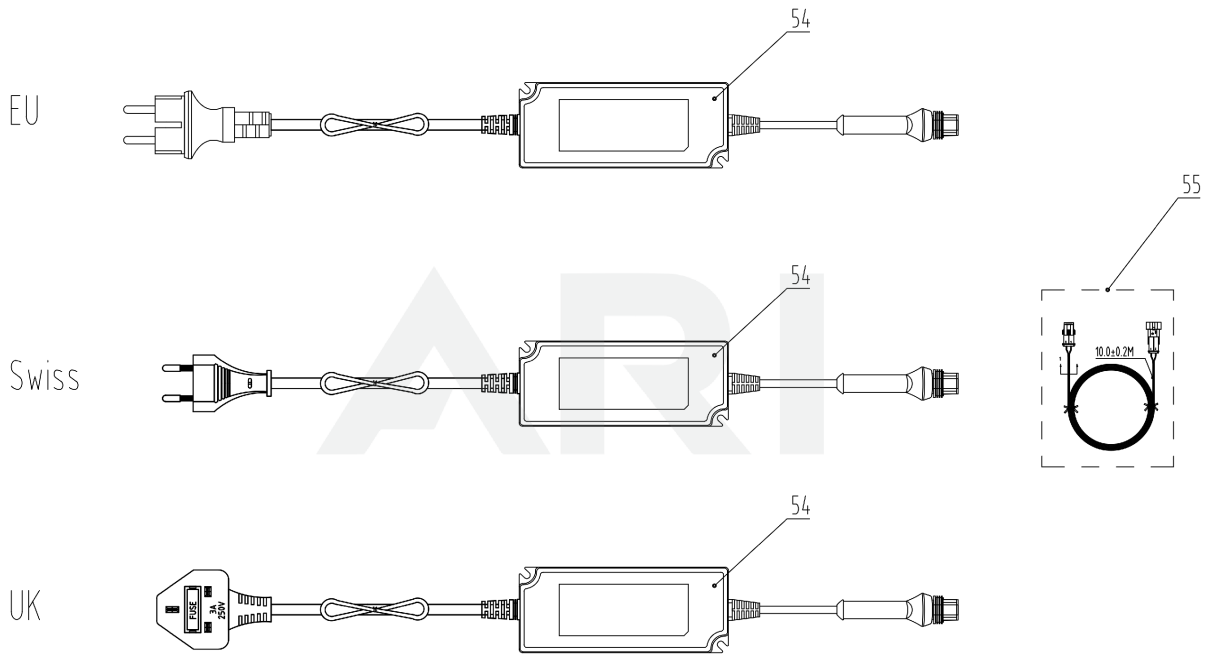

06 Power Supply

Rendered by ARI Network Services, Inc.

Date: 2021-09-16

06 Power Supply

Ref Number	Part Number	Part Description	Context Notes	Quantity
54	RA364012355	Power Supply Unit (EU)	SET	1
54	RA364012355CH	Power Supply Unit(Swiss)	SET	1
54	RA364012355UK	Power Supply Unit(UK)	SET	1
55	RA364022355	Low Voltage Cable, 10 m	SET	1