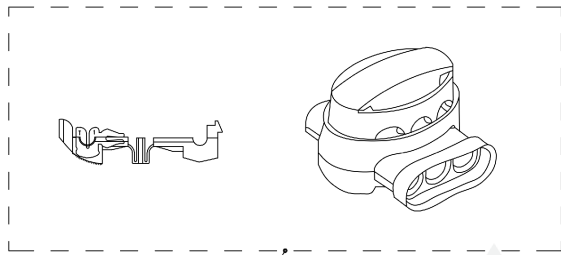

07 Connectors

Rendered by ARI Network Services, Inc.

Date: 2021-09-09

07 Connectors

Ref Number	Part Number	Part Description	Context Notes	Quantity
45	2908686	Robotic Blades(Cramer)	Sold as accessory with blister package, ready for store	1
45	RA333092355	Blade Assembly	Sold as spare part with generic package	1
56	RA365602355	Robotic Connector Kit	Sold as spare part with generic package	1
57	RA341412355	Robotic Wirepegs	Sold as spare part with generic package	1
58	RA364602355	Robotic Loopwire, 100 m	Sold as spare part with generic package	1
67	R0101587-00	Wire Marker	SET	1