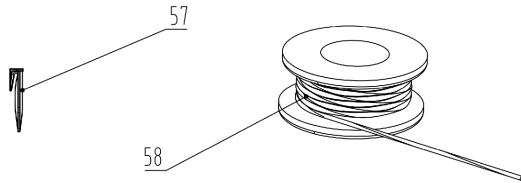

07 Connectors

Rendered by ARI Network Services, Inc.

Date: 2021-09-09

07 Connectors

Ref Number	Part Number	Part Description	Context Notes	Quantity
45	2908686	Robotic Blades(Cramer)	Sold as accessory with blister package, ready for store	1
45	RA333092355	Blade Assembly	Sold as spare part with generic package	1
56	RA365602355	Robotic Connector Kit	Sold as spare part with generic package	1
57	RA341412355	Robotic Wirepegs	Sold as spare part with generic package	1
58	RA364602355	Robotic Loopwire, 100 m	Sold as spare part with generic package	1
67	R0101587-00	Wire Marker	SET	1