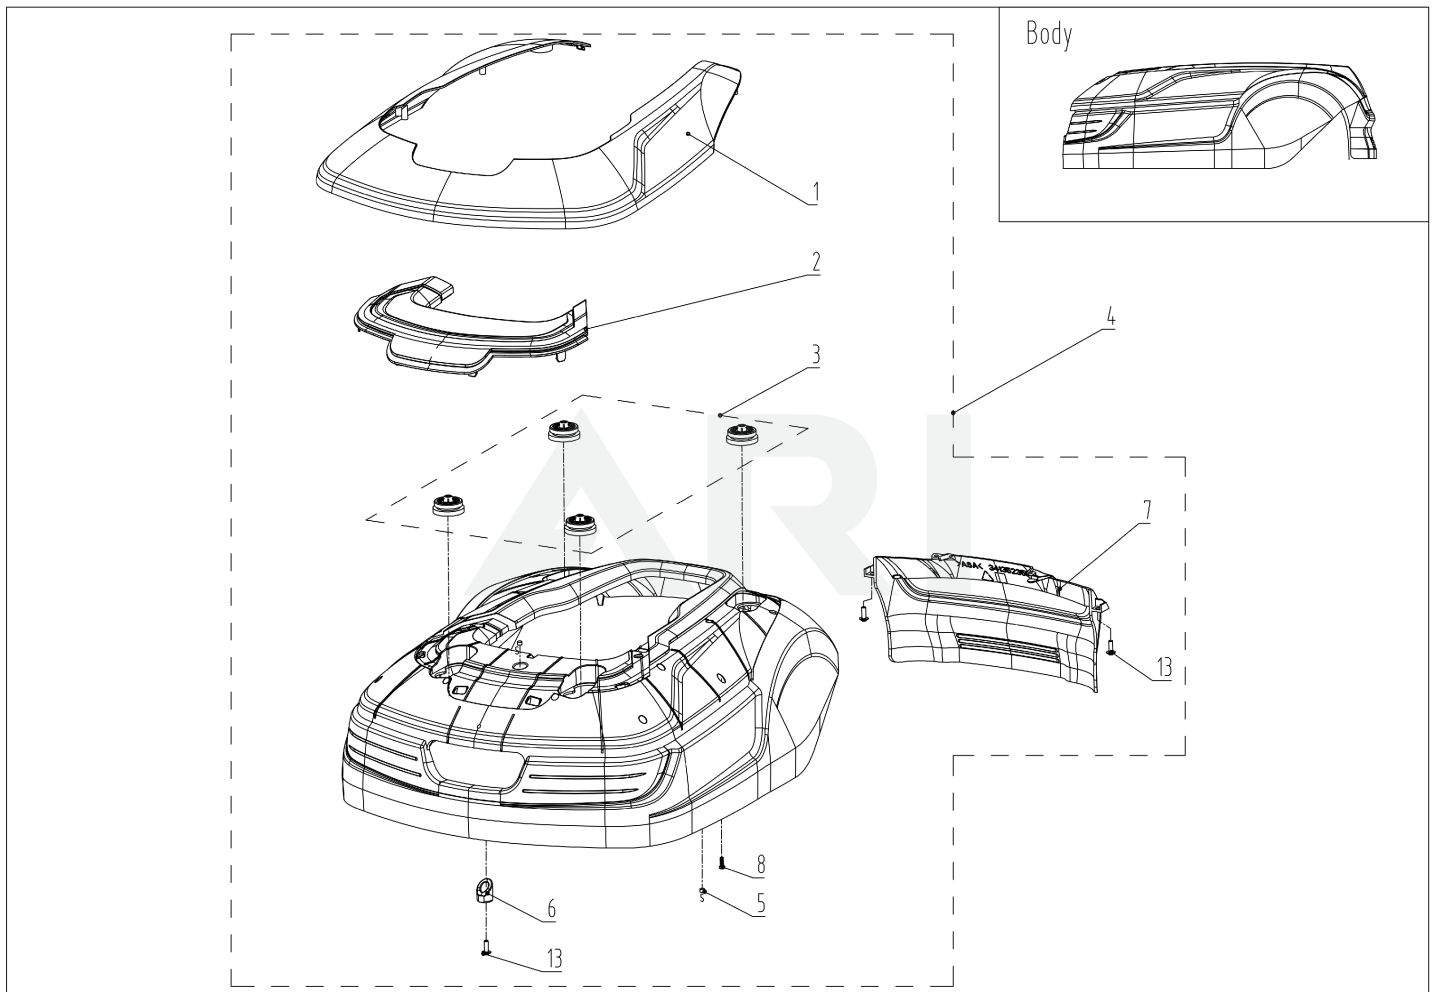

02 Body

Rendered by ARI Network Services, Inc.

Date: 2021-09-16

02 Body

Ref Number	Part Number	Part Description	Context Notes	Quantity
1	R0101759-00	Body Décor (Cramer from m/2022)	SET	1
2	R0101760-00	Body Logo (Cramer from m/2022)	SET	1
3	RA342082355	Cap Snaploc Assembly	SET	1
4	R0101769-00	Body Assembly (Cramer from m/2022)	SET	1
5	RA339012355	Magnet Assembly	SET	1
6	RA342092355	Body Rubber Stop Assembly	SET	1
7	RA341352355AC	Body Rear Assembly (Cramer)	SET	1
8	RA32205836	Screw ST4.2*12-F Assembly(10pcs)	SET	1
13	RA322042355	Screw ST5*15 Assembly(10pcs)	SET	1