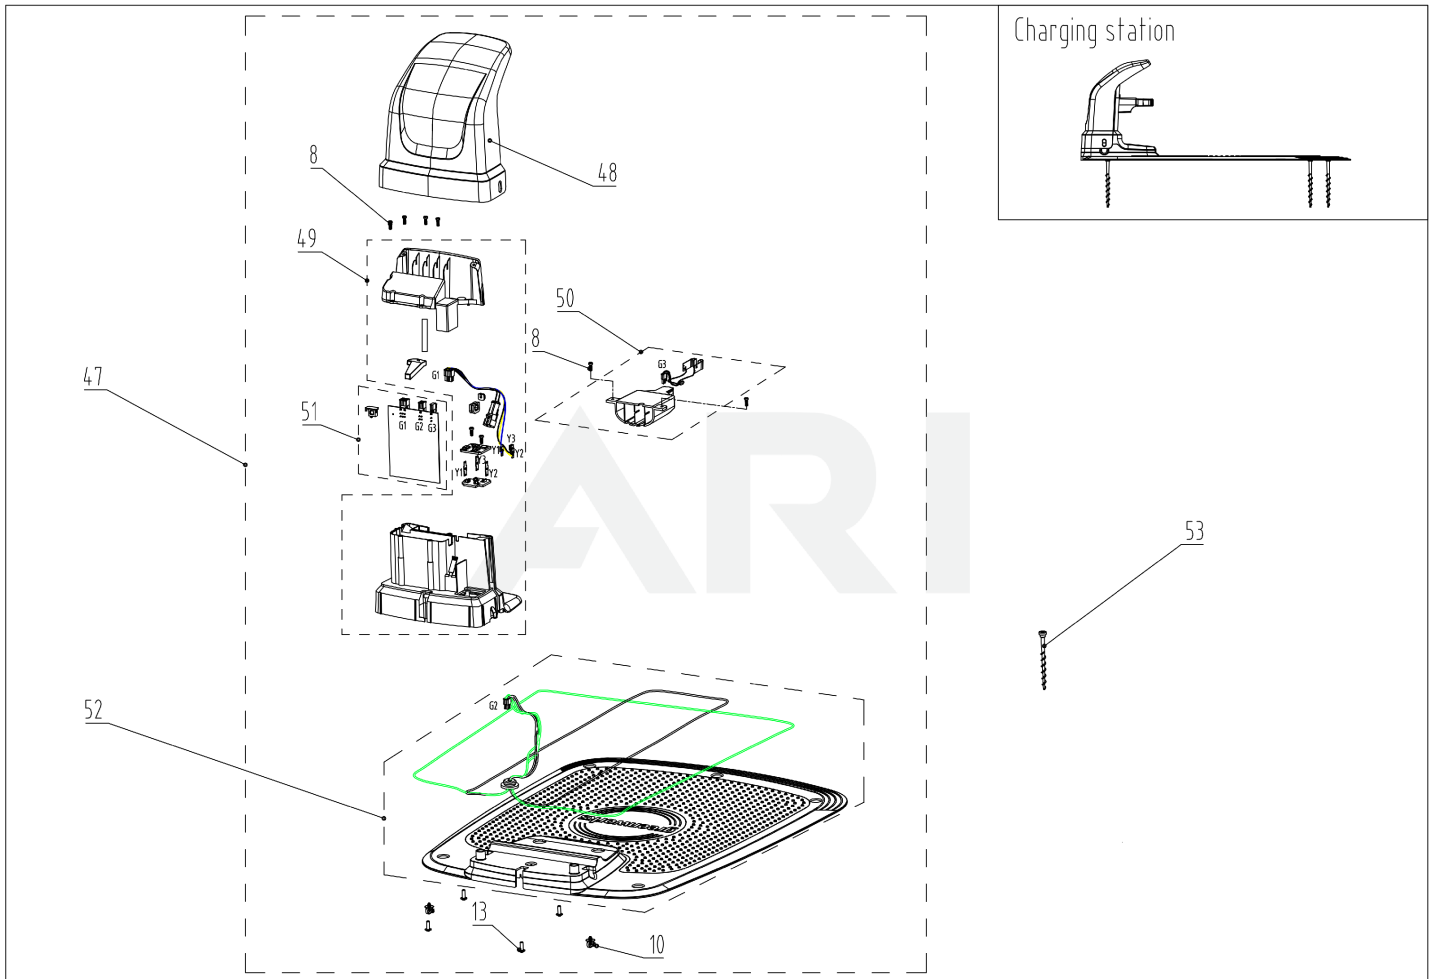

05 Charging Station

Rendered by ARI Network Services, Inc.

Date: 2021-07-05

05 Charging Station

Ref Number	Part Number	Part Description	Context Notes	Quantity
8	RA32205836	Screw ST4.2*12-F Assembly(10pcs)	SET	1
10	RA341061563	Tie Assembly(10pcs)	SET	1
13	RA322042355	Screw ST5*15 Assembly(10pcs)	SET	1
47	RA310023444	Charging Station Assembly(Cramer)	SET	1
48	RA341632355	CS Hood Assembly	SET	1
49	RA310632355	CS Tower Assembly	SET	1
49	R0100363-00	CS Tower Assembly	SET	1
50	RA310602355	CS Nozzle Wiring Assembly	SET	1
51	R0100365-00	CS Board 1 Assembly	SET	1
52	R0100364-00	CS Plate Assembly	SET	1
53	RA341231173	Charging Station Screw Assembly	SET	1