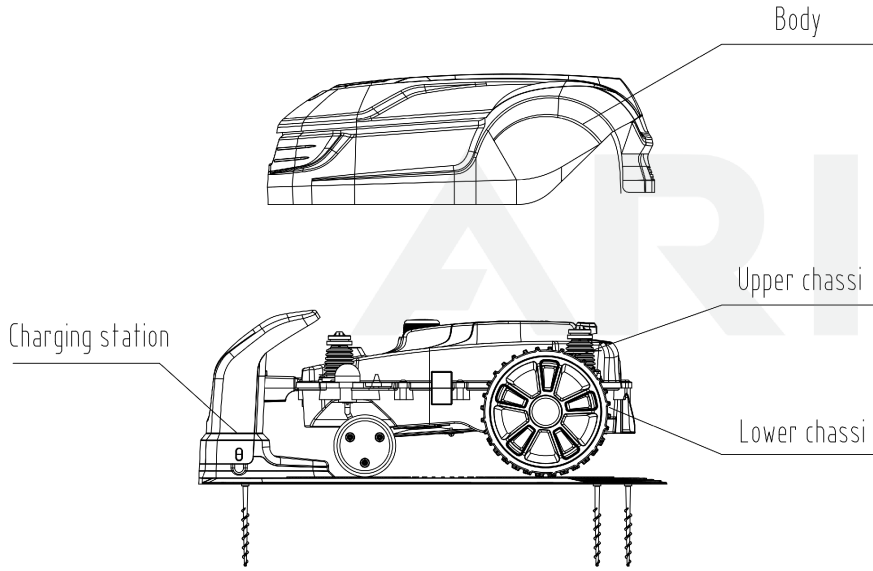

01 Overview

Rendered by ARI Network Services, Inc.

Date:2021-09-16