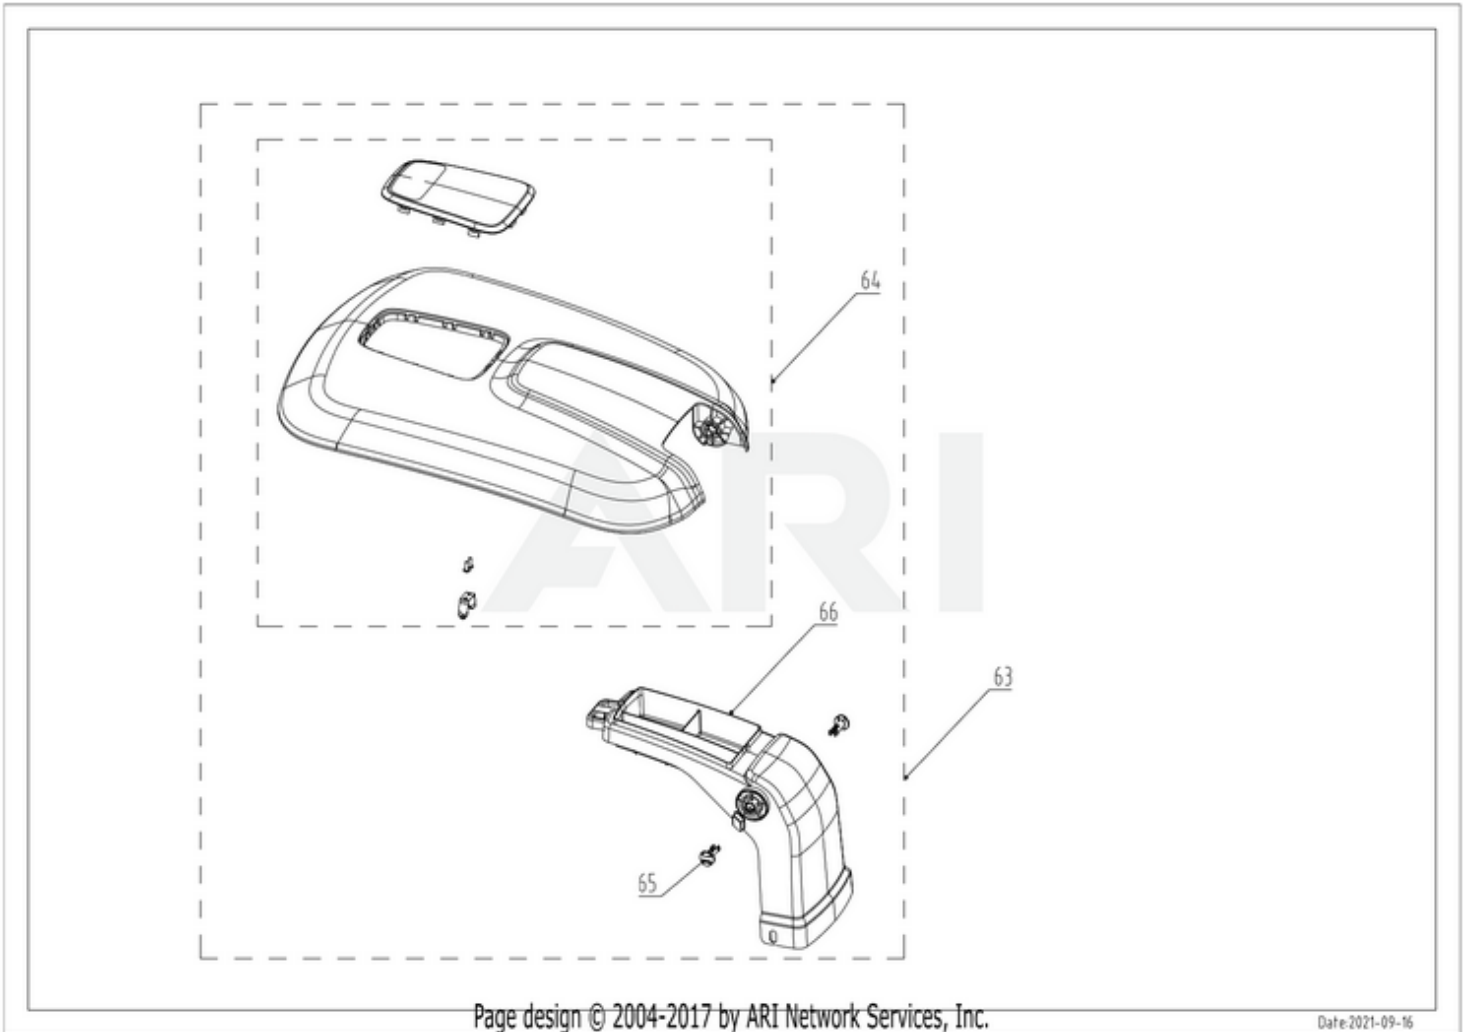

RM2000D 2503386 6952909078496 - 08 Garage

Page design © 2004-2017 by ARI Network Services, Inc.

Date: 2021-09-16

Ref #	Part #	Description	Qty	Context	Note
63	2909786	Cramer Garage	1	SET	
64	R0101050-02	Roof Assembly(CR)	1	SET	
65	R0101051-00	Lock Pin	1	SET	
66	R0101052-00	Support Base	1	SET