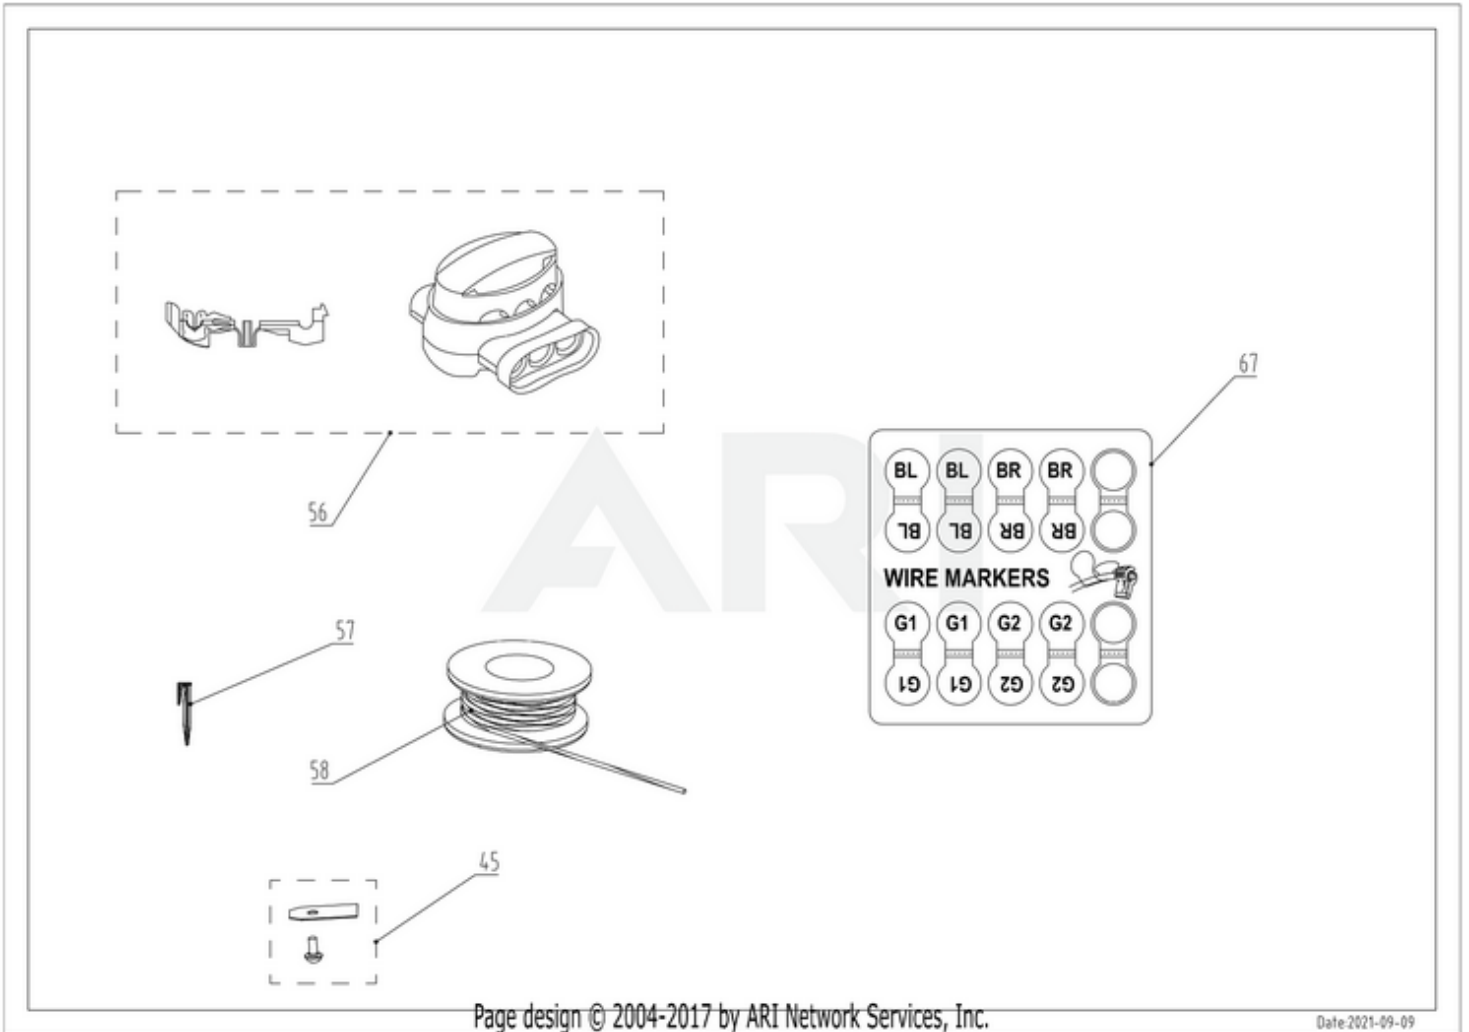

RM2000D 2503386 6952909078496 - 07 Connectors

Ref #	Part #	Description	Qty	Context Note
45	2908686	Robotic Blades(Cramer)	1	Sold as accessoy with blister package, ready for store
45	RA333092355	Blade Assembly	1	Sold as spare part with generic package
56	RA365602355	Robotic Connector Kit	1	Sold as spare part with generic package
57	RA341412355	Robotic Wirepegs	1	Sold as spare part with generic package
58	RA364602355	Robotic Loopwire, 100 m	1	Sold as spare part with generic package
67	R0101587-00	Wire Marker	1	SET