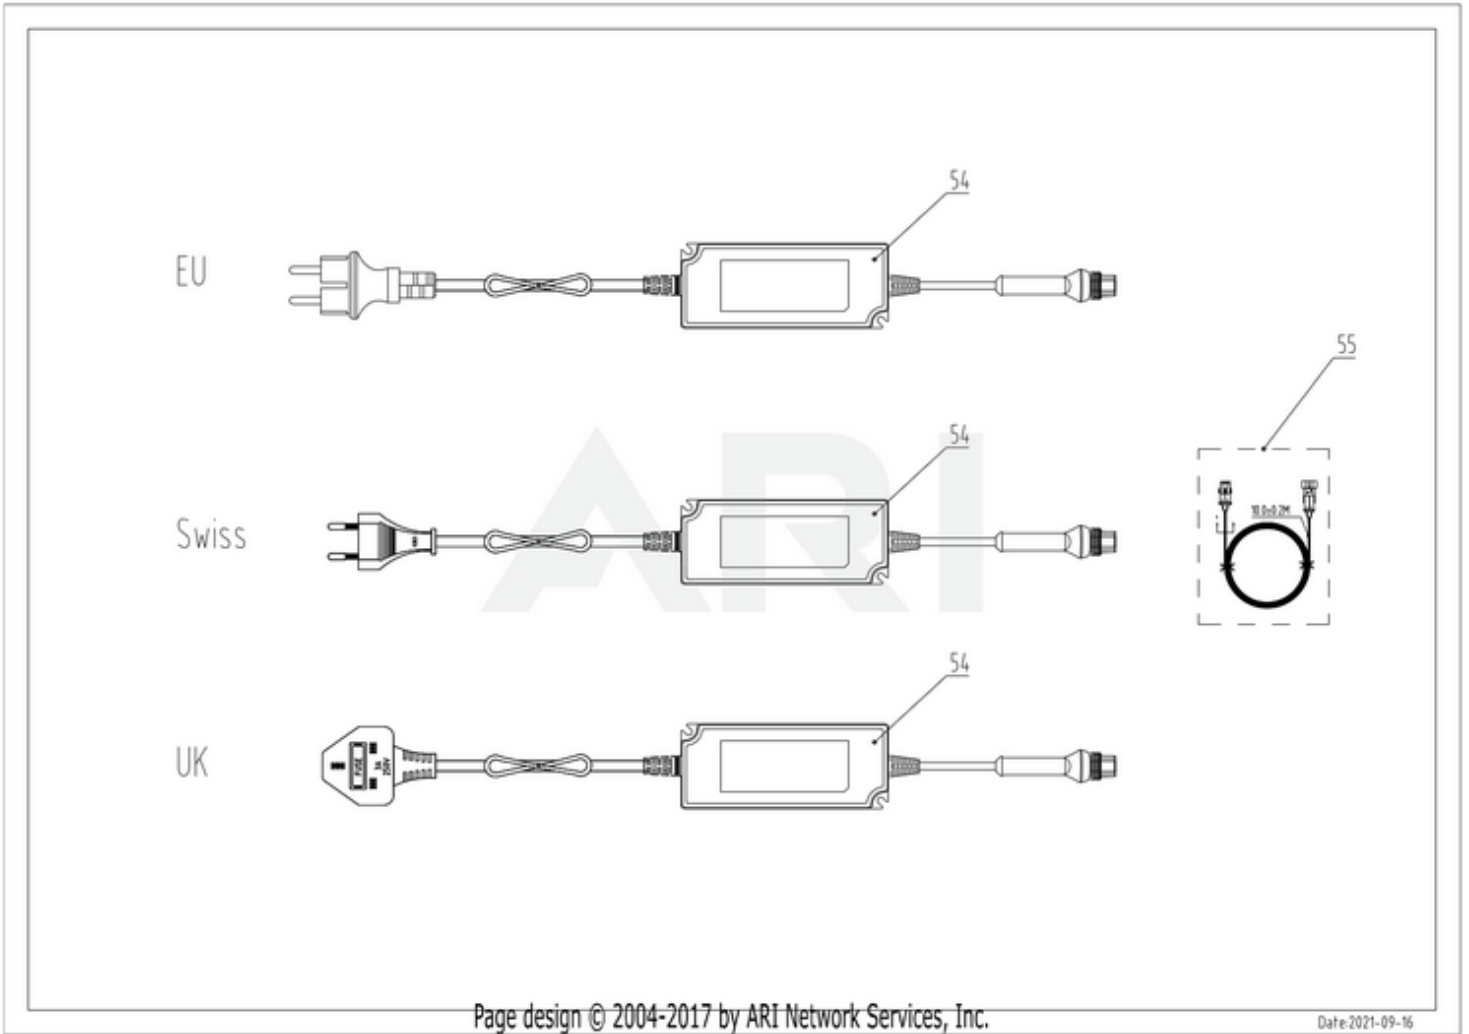

RM2000D 2503386 6952909078496 - 01 Overview

Page design © 2004-2017 by ARI Network Services, Inc.

Date: 2021-09-16

RM2000D 2503386 6952909078496 - 02 Body

Ref #	Part #	Description	Qty	Context Note
1	R0101759-00	Body Décor (Cramer from m/2022)	1	SET
2	R0101760-00	Body Logo (Cramer from m/2022)	1	SET
3	RA342082355	Cap Snaploc Assembly	1	SET
4	R0101769-00	Body Assembly (Cramer from m/2022)	1	SET
5	RA339012355	Magnet Assembly	1	SET
6	RA342092355	Body Rubber Stop Assembly	1	SET
7	RA341352355AC	Body Rear Assembly (Cramer)	1	SET
8	RA32205836	Screw ST4.2*12-F Assembly(10pcs)	1	SET
13	RA322042355	Screw ST5*15 Assembly(10pcs)	1	SET

RM2000D 2503386 6952909078496 - 05 Charging Station

Page design © 2004-2017 by ARI Network Services, Inc.

Date: 2021-07-05

Ref #	Part #	Description	Qty	Context	Note
8	RA32205836	Screw ST4.2*12-F Assembly(10pcs)	1	SET	
10	RA341061563	Tie Assembly(10pcs)	1	SET	
13	RA322042355	Screw ST5*15 Assembly(10pcs)	1	SET	
47	RA310023444	Charging Station Assembly(Cramer)	1	SET	
48	RA341632355	CS Hood Assembly	1	SET	
49	RA310632355	CS Tower Assembly	1	SET	
49	R0100363-00	CS Tower Assembly	1	SET	
50	RA310602355	CS Nozzle Wiring Assembly	1	SET	
51	R0100365-00	CS Board 1 Assembly	1	SET	
52	R0100364-00	CS Plate Assembly	1	SET	
53	RA341231173	Charging Station Screw Assembly	1	SET	

RM2000D 2503386 6952909078496 - 06 Power Supply

Ref #	Part #	Description	Qty	Context	Note
54	R0100367-00	Power Supply Unit (EU)	1	SET	
54	R0100368-00	Power Supply Unit(Swiss)	1	SET	
54	R0100369-00	Power Supply Unit(UK)	1	SET	
55	RA364022355	Low Voltage Cable, 10 m	1	SET	