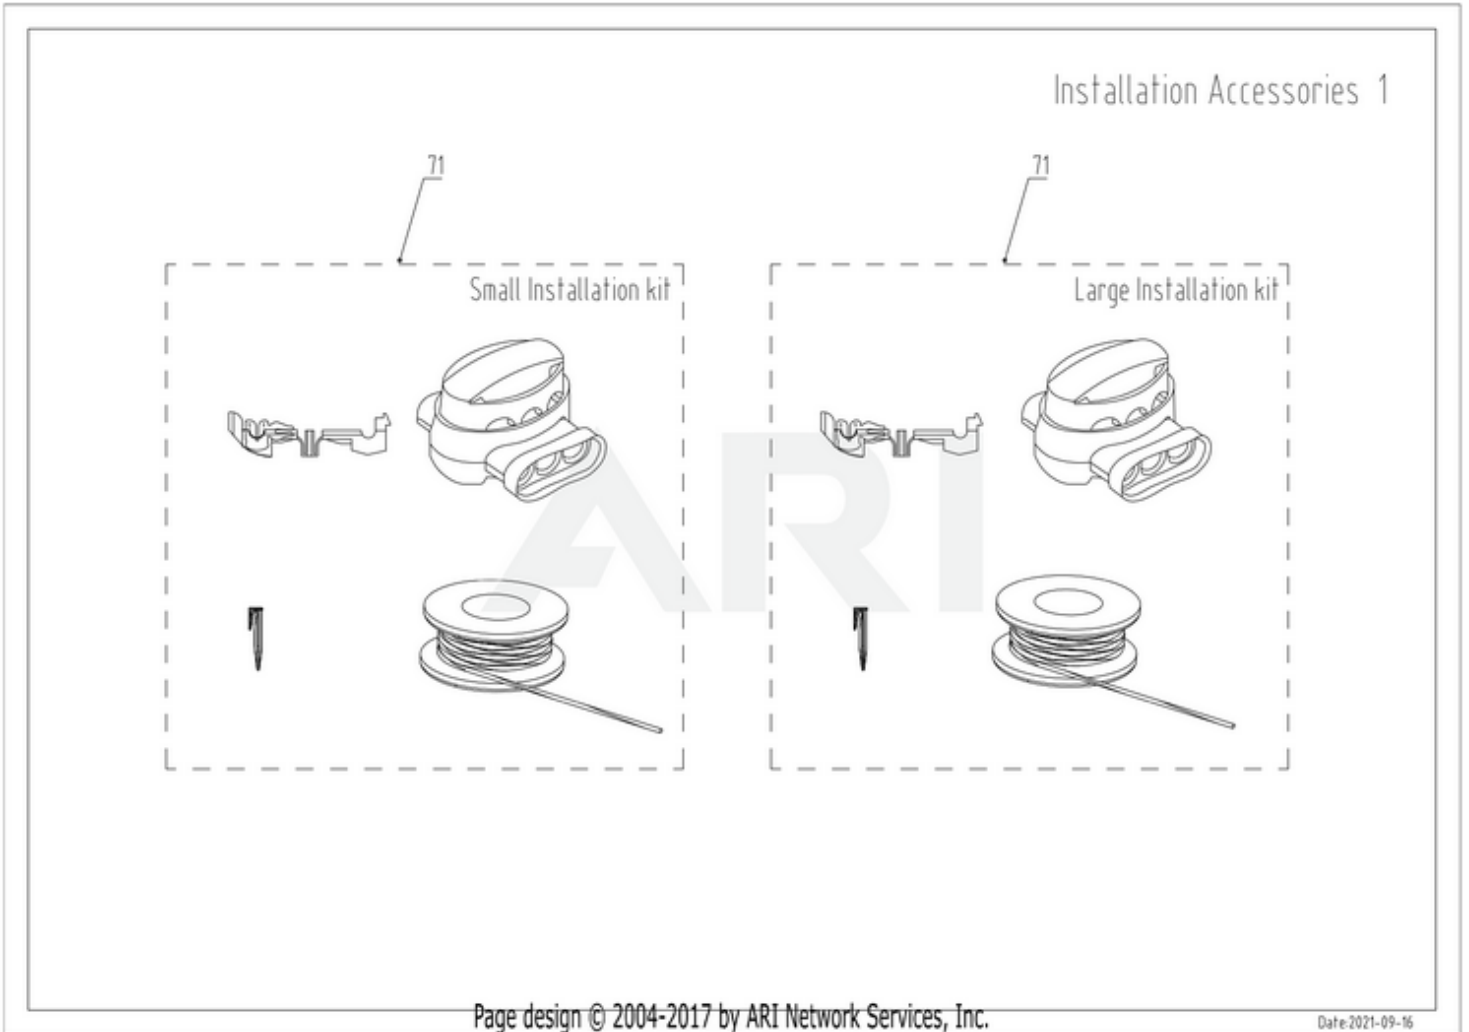

RM2000D 2503386 6952909078496 - 09 Installation

Ref #	Part #	Description	Qty	Context Note
71	R0101765-00	Small Installation kit	1	Sold as spare part with generic package
71	R0101766-00	Large Installation kit	1	Sold as spare part with generic package