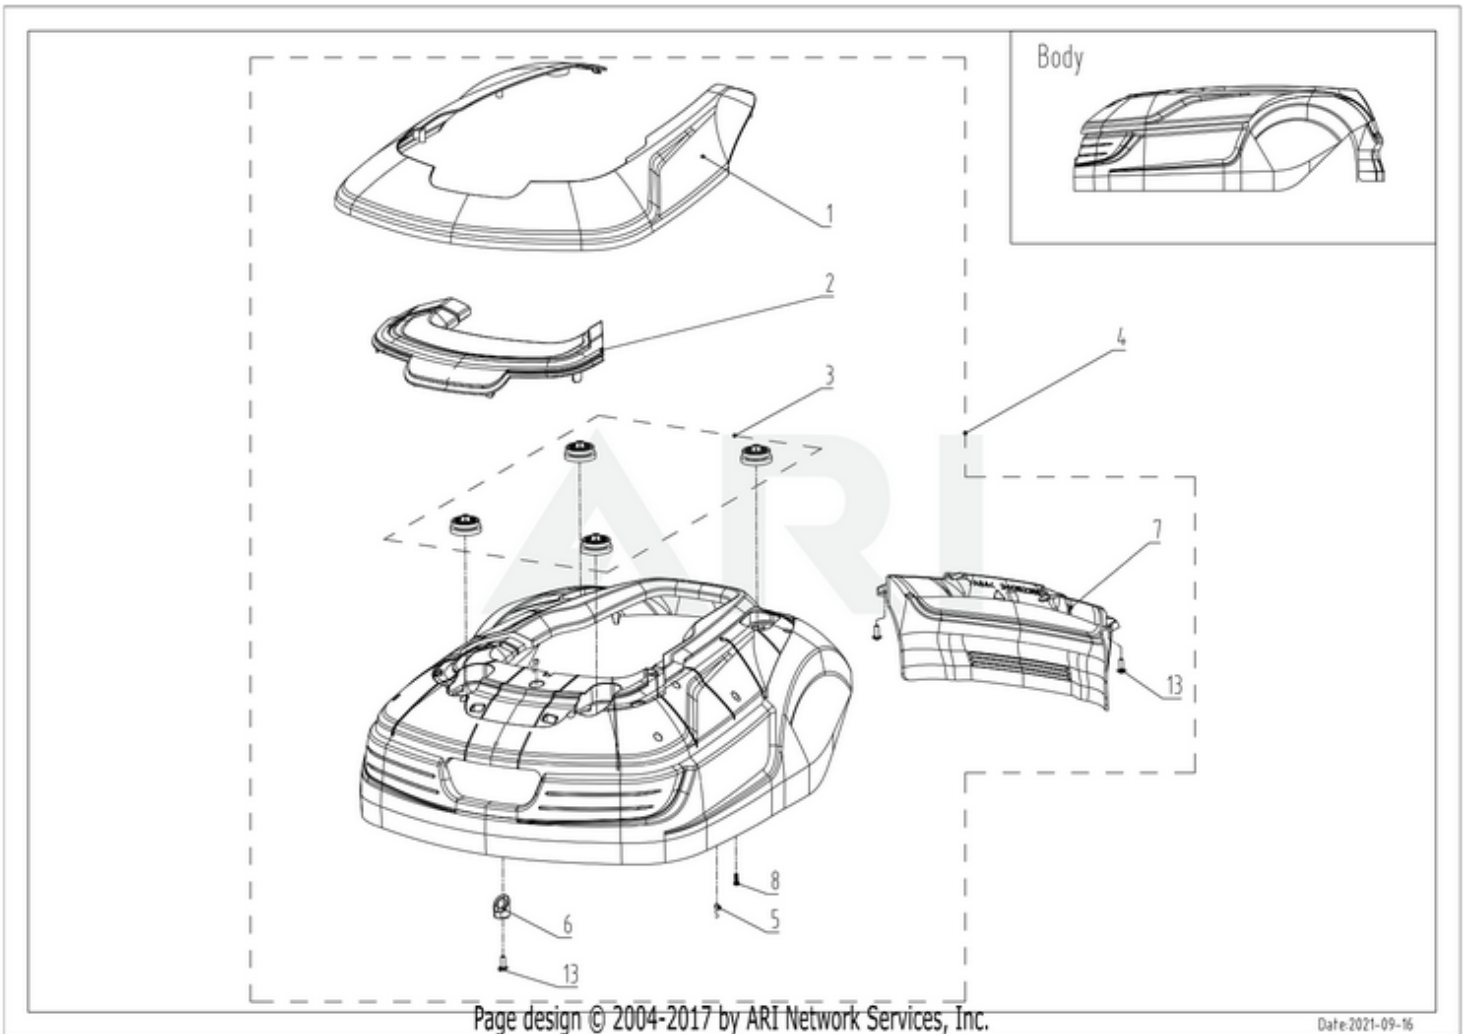

RM2000D 2503386 6952909078496 - 01 Overview

Page design © 2004-2017 by ARI Network Services, Inc.

Date: 2021-09-16

RM2000D 2503386 6952909078496 - 02 Body

Ref #	Part #	Description	Qty	Context Note
1	R0101759-00	Body Décor (Cramer from m/2022)	1	SET
2	R0101760-00	Body Logo (Cramer from m/2022)	1	SET
3	RA342082355	Cap Snaploc Assembly	1	SET
4	R0101769-00	Body Assembly (Cramer from m/2022)	1	SET
5	RA339012355	Magnet Assembly	1	SET
6	RA342092355	Body Rubber Stop Assembly	1	SET
7	RA341352355AC	Body Rear Assembly (Cramer)	1	SET
8	RA32205836	Screw ST4.2*12-F Assembly(10pcs)	1	SET
13	RA322042355	Screw ST5*15 Assembly(10pcs)	1	SET

RM2000D 2503386 6952909078496 - 03 Upper Chassi

Ref #	Part #	Description	Qty	Context Note
8	RA32205836	Screw ST4.2*12-F Assembly(10pcs)	1	SET
9	RA362072355	Collision Sensor Board Assembly	1	SET
10	RA341061563	Tie Assembly(10pcs)	1	SET
11	RA342112355	Rubber Cap Assembly	1	SET
12	RA349032355	Air Filter Assembly	1	SET
13	RA322042355	Screw ST5*15 Assembly(10pcs)	1	SET
14	RA341302355	Height Scale Cover Assembly (GW, Cramer from m/2022)	1	SET
15	RA341312355	Height Adjustment Knob Assembly	1	SET
16	R0101762-00	Start/Stop Button Assembly (Cramer from m/2022)	1	SET
17	RA310332355	Inner Start/Stop Button Assembly	1	SET
18	R0100876-00	Suspension Assembly (from m/2021)	1	
19	R0101763-00	Chassis Upper Assembly (Cramer from m/2022)	1	SET
20	R0101598-00	Communication Board 3 Assembly	1	SET
59	RA381111586	Overlay (Cramer)	1	SET
60	RA381022355B	Dealer Warranty Seal Sticker Assembly(10pcs)	1	SET
70	R0101599-00	Communication Board Cable 1 Assembly	1	SET