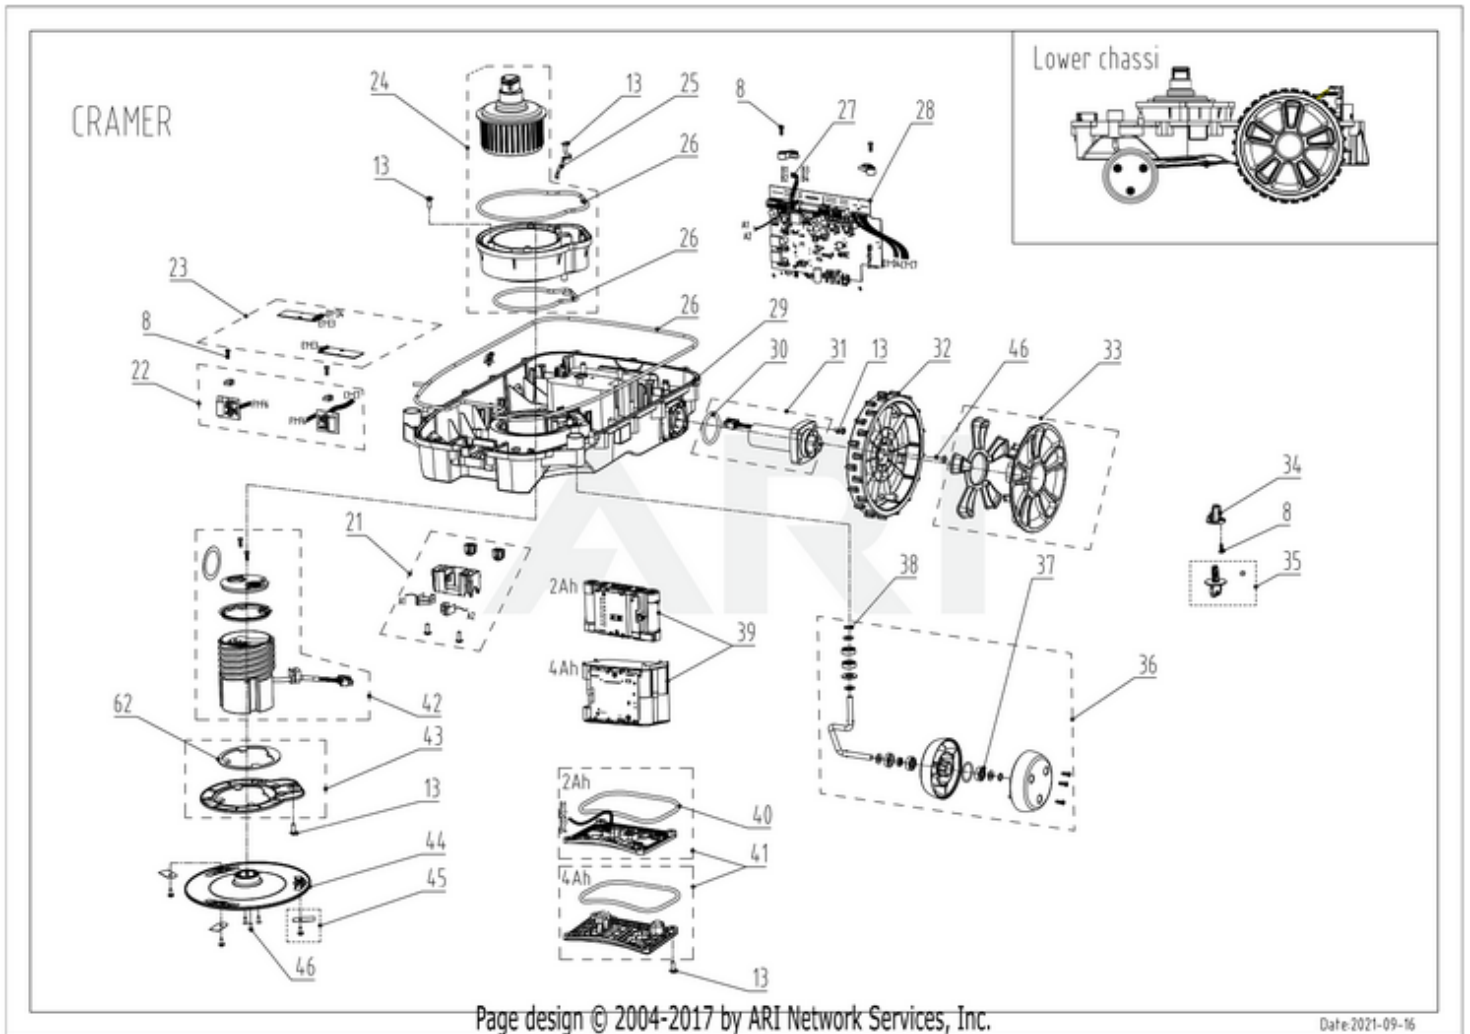

RM2000D 2503386 6952909078496 - 04 Lower Chassi

Ref #	Part #	Description	Qty	Context Note
8	RA32205836	Screw ST4.2*12-F Assembly(10pcs)	1	SET
13	RA322042355	Screw ST5*15 Assembly(10pcs)	1	SET
21	RA310152355	Charging Connector Assembly	1	SET
22	RA310212355	Loop Sensor Assembly	1	SET
23	R0100875-00	Lift Sensor Assembly (from m/2021)	1	SET
24	RA341132355	Height Adjustment Nut Assembly	1	SET
25	RA333022355	Height Adjustment Locker Assembly	1	SET
26	RA329052355V	Sealing Strip Assembly	1	SET
27	RA310272355	Battery extension cable Assembly	1	SET
28	R0101067-00	Main Board Assembly (New SW, all m/2021)	1	SET
29	RA341012355	Chassis Lower Assembly	1	SET
30	RA329042355	O-ring_1 Assembly	1	SET
31	RA310122355	Wheel Motor Assembly	1	SET
32	RA341042355	Rear Wheel Assembly	1	SET
33	R0101764-00	Rear Wheel Side Assembly (Cramer from m/2021)	1	SET
34	RA341172355	Disabling Device Holder Assembly	1	SET
35	RA310702355	Disabling Device Assembly	1	SET
36	R0101770-00	Front Wheel Assembly	1	SET
37	R0101771-00	Stainless Steel Bearing Assembly(4pcs)	1	SET
38	R0101772-00	Stainless Steel Starlock Washer Assembly(10pcs)	1	SET
39	R0101588-00	Battery Assembly 24V 4AH	1	SET
40	RA329052355	Battery Sealing Strip Assembly	1	SET
41	R0101589-00	Battery Cover Assembly(fit 4A battery)	1	SET
42	RA310182355	Cutting Motor Assembly	1	SET
43	RA341122355	Height Adjustment Felt Cover	1	SET
44	RA341372355	Blade Disc Assembly	1	SET
45	2908686	Robotic Blades(Cramer)	1	SET
45	RA333092355	Blade Assembly	1	SET
46	RA322072355	Screw PWT4*12 Assembly (10pcs)	1	SET
62	R0100352-00	Height Adjustment Felt Sealing	1	SET