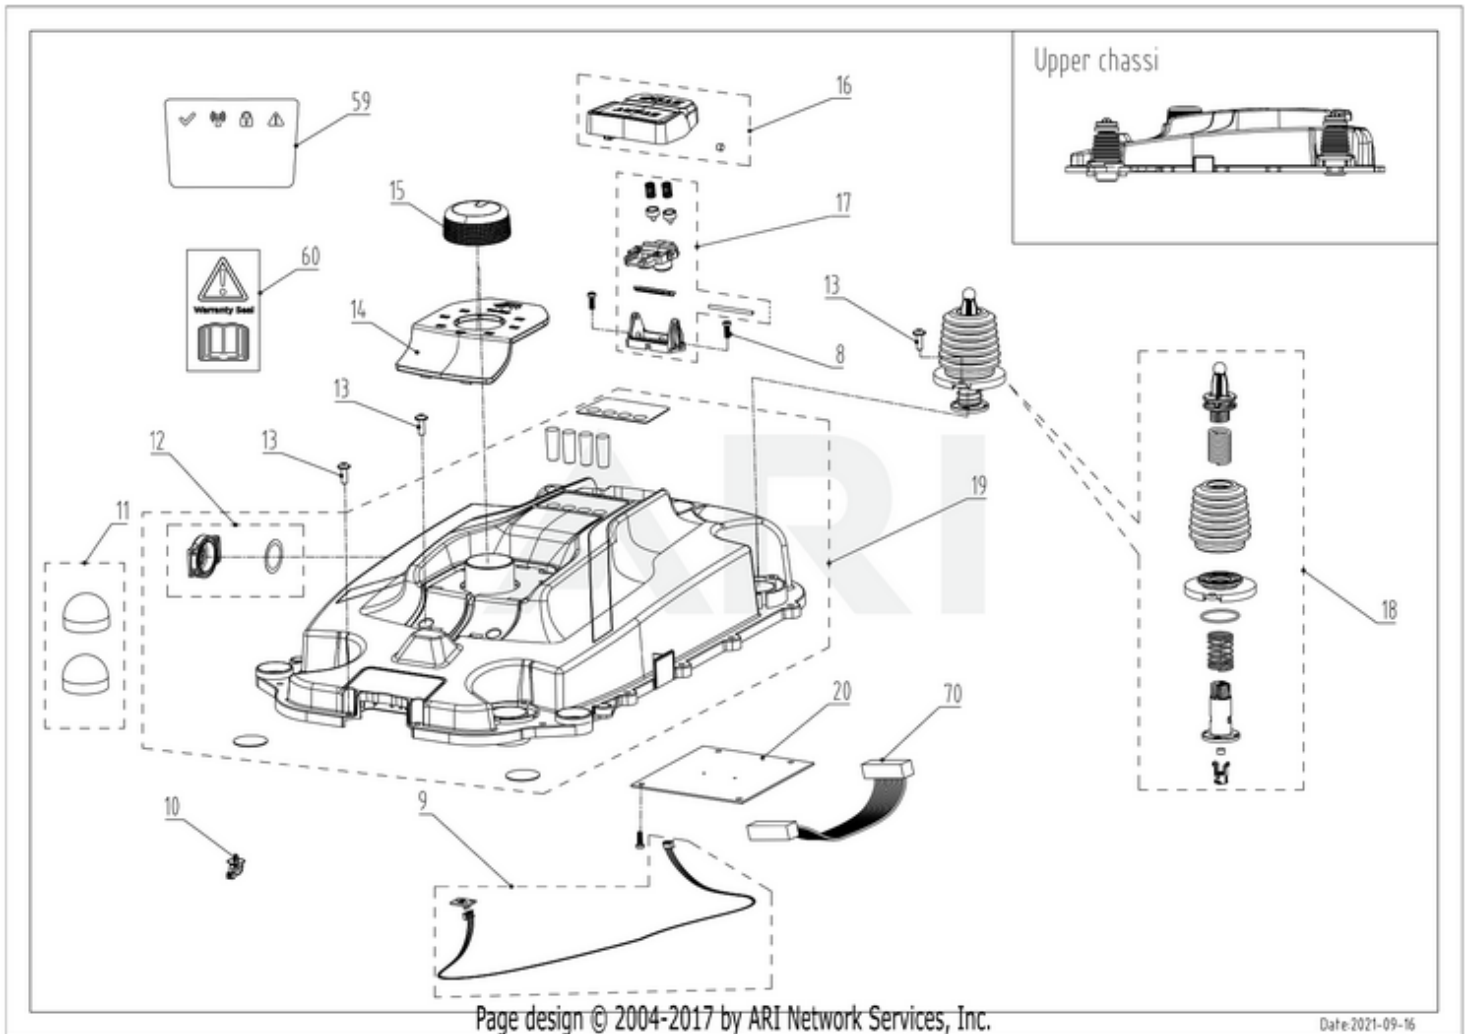

RM2000D 2503386 6952909078496 - 01 Overview

Page design © 2004-2017 by ARI Network Services, Inc.

Date: 2021-09-16

RM2000D 2503386 6952909078496 - 02 Body

Ref #	Part #	Description	Qty	Context Note
1	R0101759-00	Body Décor (Cramer from m/2022)	1	SET
2	R0101760-00	Body Logo (Cramer from m/2022)	1	SET
3	RA342082355	Cap Snaploc Assembly	1	SET
4	R0101769-00	Body Assembly (Cramer from m/2022)	1	SET
5	RA339012355	Magnet Assembly	1	SET
6	RA342092355	Body Rubber Stop Assembly	1	SET
7	RA341352355AC	Body Rear Assembly (Cramer)	1	SET
8	RA32205836	Screw ST4.2*12-F Assembly(10pcs)	1	SET
13	RA322042355	Screw ST5*15 Assembly(10pcs)	1	SET

RM2000D 2503386 6952909078496 - 03 Upper Chassi

Ref #	Part #	Description	Qty	Context Note
8	RA32205836	Screw ST4.2*12-F Assembly(10pcs)	1	SET
9	RA362072355	Collision Sensor Board Assembly	1	SET
10	RA341061563	Tie Assembly(10pcs)	1	SET
11	RA342112355	Rubber Cap Assembly	1	SET
12	RA349032355	Air Filter Assembly	1	SET
13	RA322042355	Screw ST5*15 Assembly(10pcs)	1	SET
14	RA341302355	Height Scale Cover Assembly (GW, Cramer from m/2022)	1	SET
15	RA341312355	Height Adjustment Knob Assembly	1	SET
16	R0101762-00	Start/Stop Button Assembly (Cramer from m/2022)	1	SET
17	RA310332355	Inner Start/Stop Button Assembly	1	SET
18	R0100876-00	Suspension Assembly (from m/2021)	1	
19	R0101763-00	Chassis Upper Assembly (Cramer from m/2022)	1	SET
20	R0101598-00	Communication Board 3 Assembly	1	SET
59	RA381111586	Overlay (Cramer)	1	SET
60	RA381022355B	Dealer Warranty Seal Sticker Assembly(10pcs)	1	SET
70	R0101599-00	Communication Board Cable 1 Assembly	1	SET