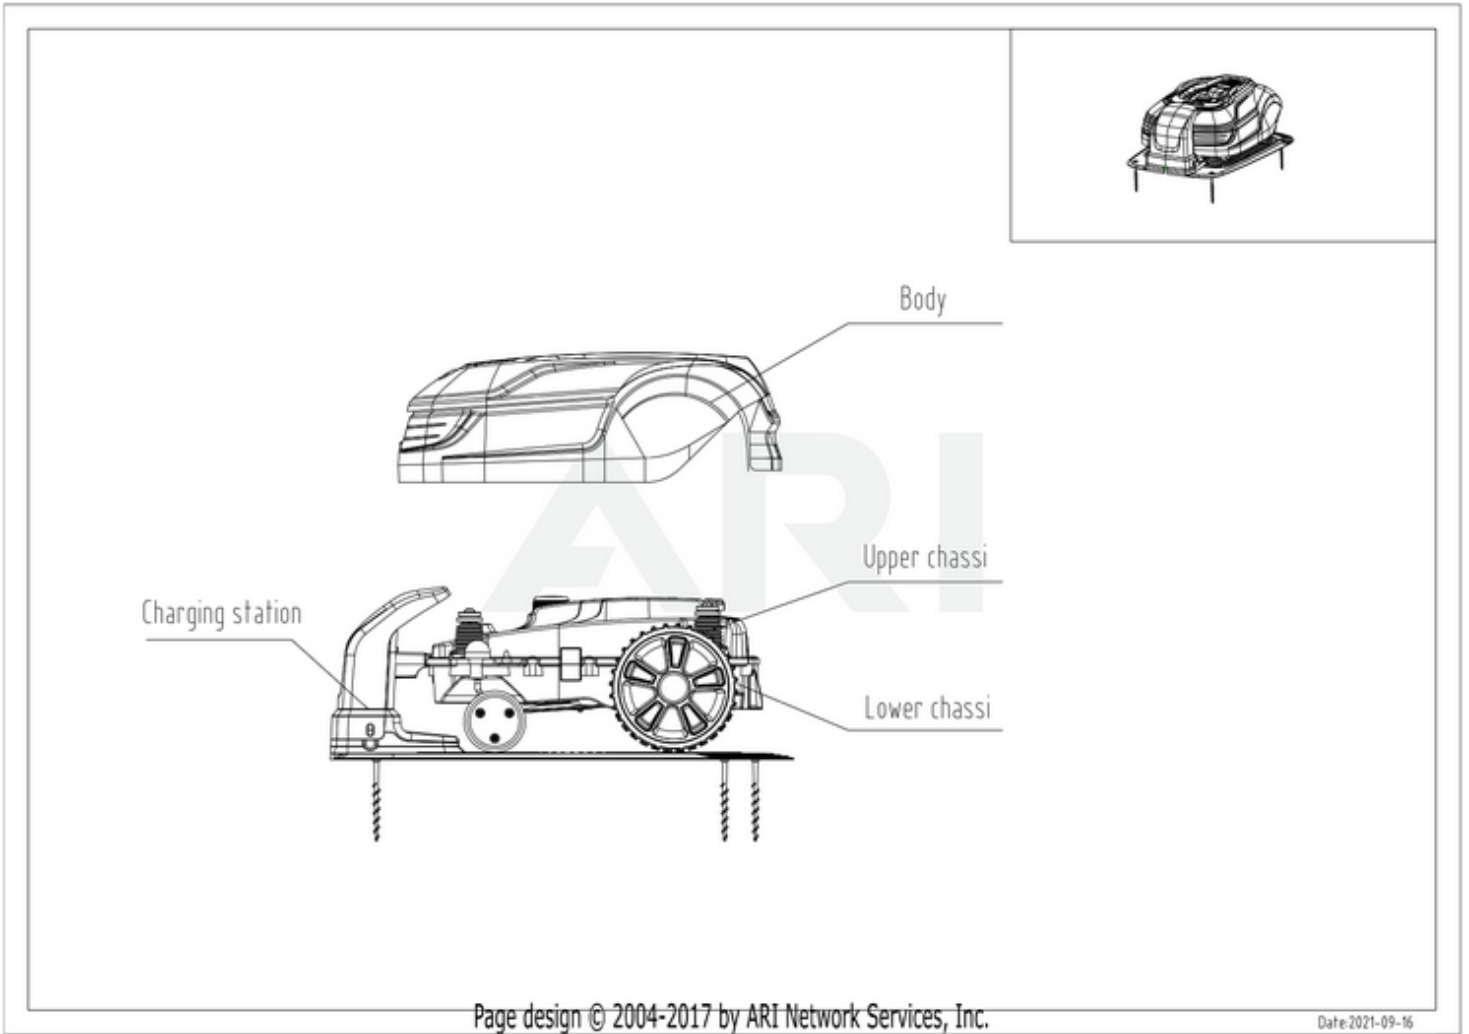

RM2000D 2503386 6952909078496 - 01 Overview

Page design © 2004-2017 by ARI Network Services, Inc.

Date: 2021-09-16

RM2000D 2503386 6952909078496 - 02 Body

Ref #	Part #	Description	Qty	Context Note
1	R0101759-00	Body Décor (Cramer from m/2022)	1	SET
2	R0101760-00	Body Logo (Cramer from m/2022)	1	SET
3	RA342082355	Cap Snaploc Assembly	1	SET
4	R0101769-00	Body Assembly (Cramer from m/2022)	1	SET
5	RA339012355	Magnet Assembly	1	SET
6	RA342092355	Body Rubber Stop Assembly	1	SET
7	RA341352355AC	Body Rear Assembly (Cramer)	1	SET
8	RA32205836	Screw ST4.2*12-F Assembly(10pcs)	1	SET
13	RA322042355	Screw ST5*15 Assembly(10pcs)	1	SET

RM2000D 2503386 6952909078496 - 03 Upper Chassi

Ref #	Part #	Description	Qty	Context Note
8	RA32205836	Screw ST4.2*12-F Assembly(10pcs)	1	SET
9	RA362072355	Collision Sensor Board Assembly	1	SET
10	RA341061563	Tie Assembly(10pcs)	1	SET
11	RA342112355	Rubber Cap Assembly	1	SET
12	RA349032355	Air Filter Assembly	1	SET
13	RA322042355	Screw ST5*15 Assembly(10pcs)	1	SET
14	RA341302355	Height Scale Cover Assembly (GW, Cramer from m/2022)	1	SET
15	RA341312355	Height Adjustment Knob Assembly	1	SET
16	R0101762-00	Start/Stop Button Assembly (Cramer from m/2022)	1	SET
17	RA310332355	Inner Start/Stop Button Assembly	1	SET
18	R0100876-00	Suspension Assembly (from m/2021)	1	
19	R0101763-00	Chassis Upper Assembly (Cramer from m/2022)	1	SET
20	R0101598-00	Communication Board 3 Assembly	1	SET
59	RA381111586	Overlay (Cramer)	1	SET
60	RA381022355B	Dealer Warranty Seal Sticker Assembly(10pcs)	1	SET
70	R0101599-00	Communication Board Cable 1 Assembly	1	SET