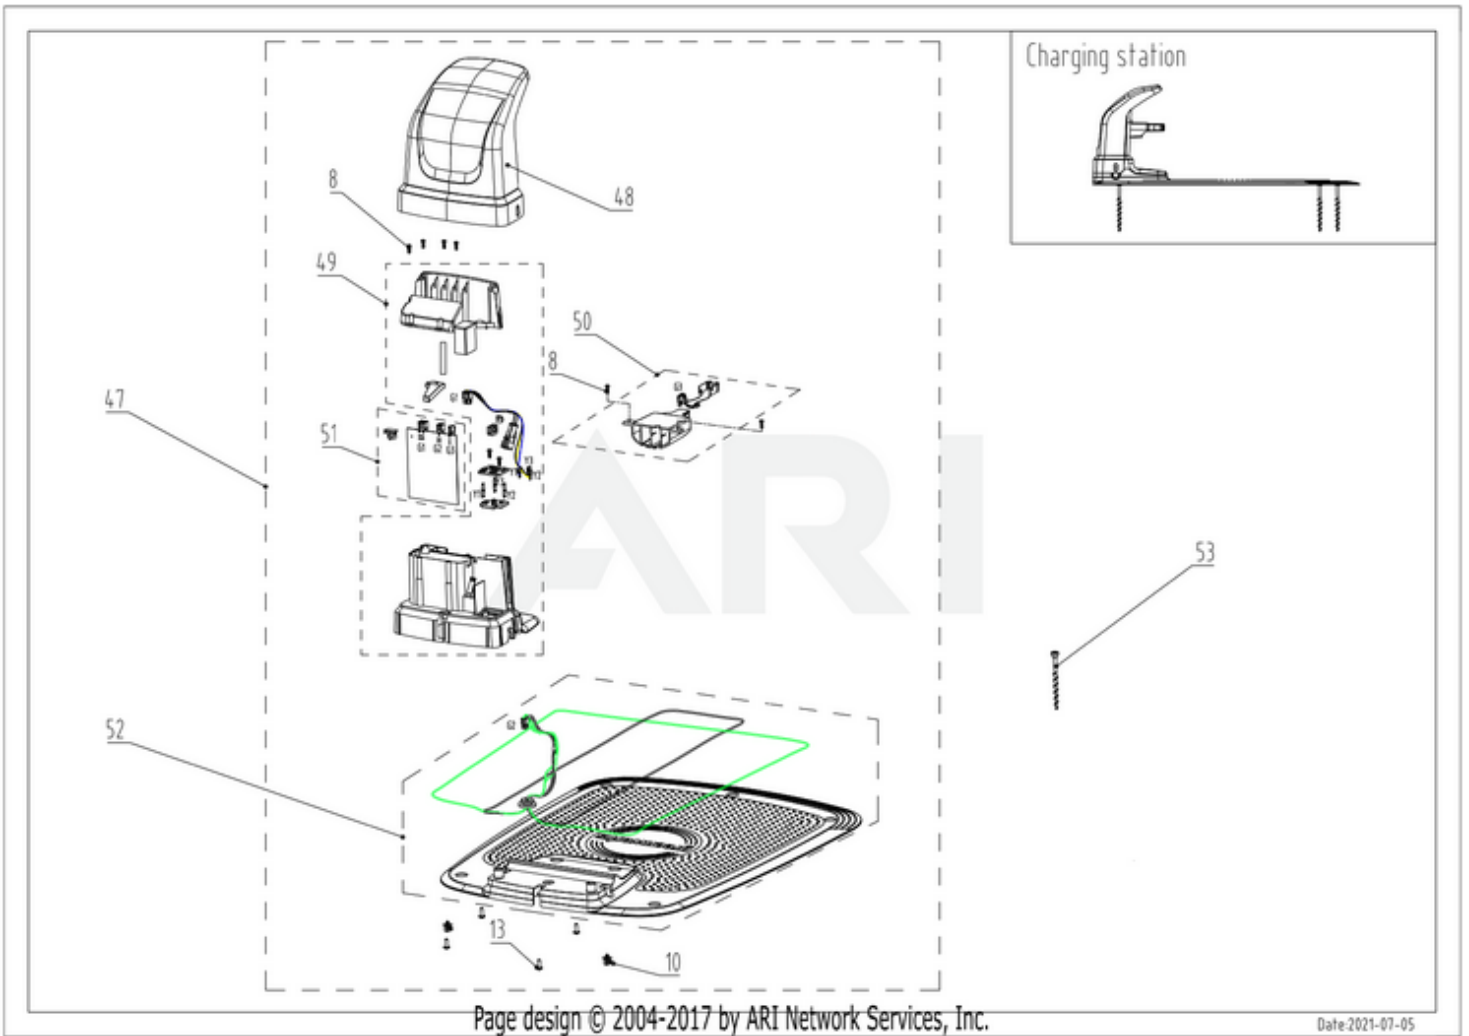

RM2000D 2503386 6952909078496 - 05 Charging Station

Page design © 2004-2017 by ARI Network Services, Inc.

Date: 2021-07-05

Ref #	Part #	Description	Qty	Context	Note
8	RA32205836	Screw ST4.2*12-F Assembly(10pcs)	1	SET	
10	RA341061563	Tie Assembly(10pcs)	1	SET	
13	RA322042355	Screw ST5*15 Assembly(10pcs)	1	SET	
47	RA310023444	Charging Station Assembly(Cramer)	1	SET	
48	RA341632355	CS Hood Assembly	1	SET	
49	RA310632355	CS Tower Assembly	1	SET	
49	R0100363-00	CS Tower Assembly	1	SET	
50	RA310602355	CS Nozzle Wiring Assembly	1	SET	
51	R0100365-00	CS Board 1 Assembly	1	SET	
52	R0100364-00	CS Plate Assembly	1	SET	
53	RA341231173	Charging Station Screw Assembly	1	SET