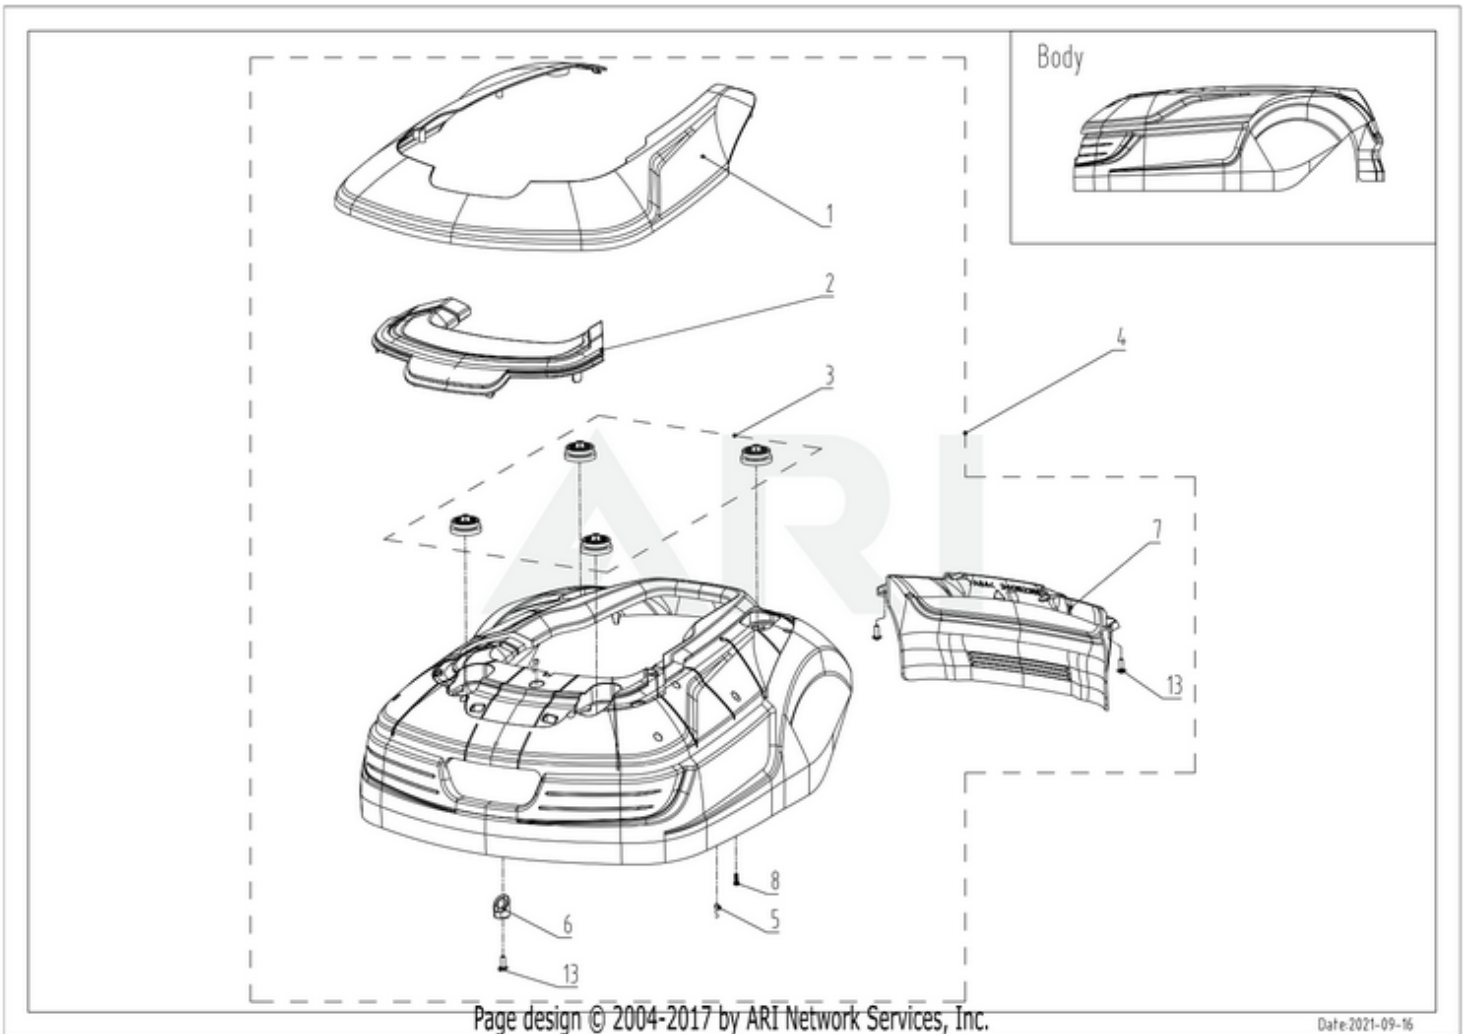

RM2700D 2503486 6952909078502 - 01 Overview

RM2700D 2503486 6952909078502 - 02 Body

Ref #	Part #	Description	Qty	Context Note
1	R0101759-00	Body Décor (Cramer from m/2022)	1	SET
2	R0101760-00	Body Logo (Cramer from m/2022)	1	SET
3	RA342082355	Cap Snaploc Assembly	1	SET
4	R0101769-00	Body Assembly (Cramer from m/2022)	1	SET
5	RA339012355	Magnet Assembly	1	SET
6	RA342092355	Body Rubber Stop Assembly	1	SET
7	RA341352355AC	Body Rear Assembly (Cramer)	1	SET
8	RA32205836	Screw ST4.2*12-F Assembly(10pcs)	1	SET
13	RA322042355	Screw ST5*15 Assembly(10pcs)	1	SET

RM2700D 2503486 6952909078502 - 03 Upper Chassi

Ref #	Part #	Description	Qty	Context Note
8	RA32205836	Screw ST4.2*12-F Assembly(10pcs)	1	SET
9	RA362072355	Collision Sensor Board Assembly	1	SET
10	RA341061563	Tie Assembly(10pcs)	1	SET
11	RA342112355	Rubber Cap Assembly	1	SET
12	RA349032355	Air Filter Assembly	1	SET
13	RA322042355	Screw ST5*15 Assembly(10pcs)	1	SET
14	RA341302355	Height Scale Cover Assembly (GW, Cramer from m/2022)	1	SET
15	RA341312355	Height Adjustment Knob Assembly	1	SET
16	R0101762-00	Start/Stop Button Assembly (Cramer from m/2022)	1	SET
17	RA310332355	Inner Start/Stop Button Assembly	1	SET
18	R0100876-00	Suspension Assembly (from m/2021)	1	
19	R0101763-00	Chassis Upper Assembly (Cramer from m/2022)	1	SET
20	R0101598-00	Communication Board 3 Assembly	1	SET
59	RA381111586	Overlay (Cramer)	1	SET
60	RA381022355B	Dealer Warranty Seal Sticker Assembly(10pcs)	1	SET
70	R0101599-00	Communication Board Cable 1 Assembly	1	SET