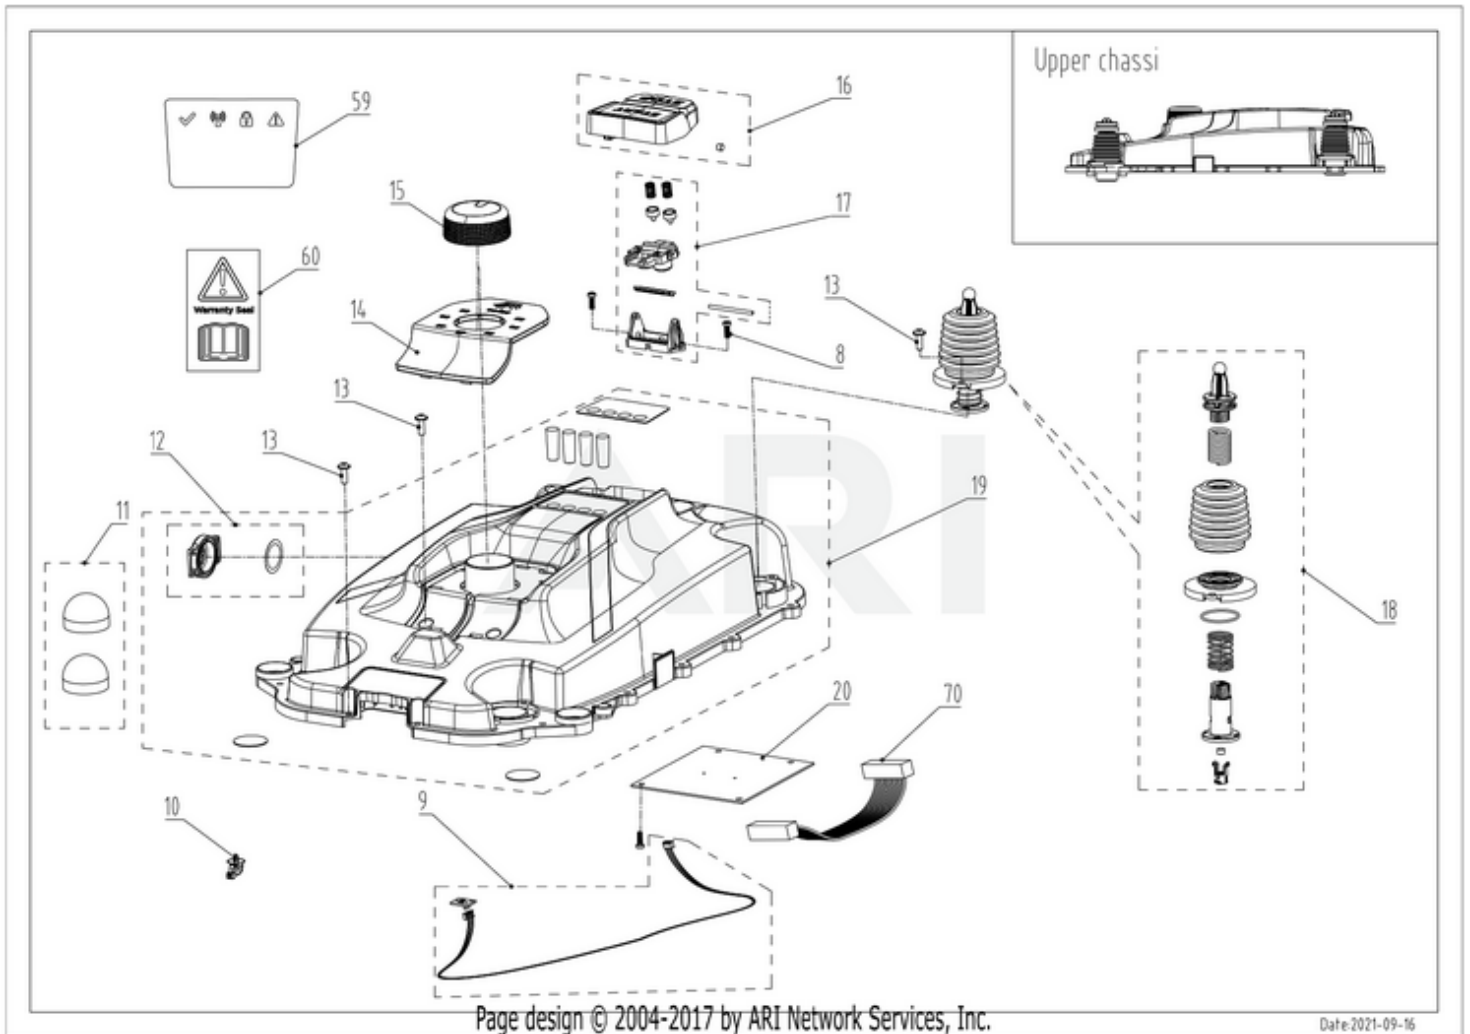

RM2700D 2503486 6952909078502 - 01 Overview

RM2700D 2503486 6952909078502 - 02 Body

Ref #	Part #	Description	Qty	Context Note
1	R0101759-00	Body Décor (Cramer from m/2022)	1	SET
2	R0101760-00	Body Logo (Cramer from m/2022)	1	SET
3	RA342082355	Cap Snaploc Assembly	1	SET
4	R0101769-00	Body Assembly (Cramer from m/2022)	1	SET
5	RA339012355	Magnet Assembly	1	SET
6	RA342092355	Body Rubber Stop Assembly	1	SET
7	RA341352355AC	Body Rear Assembly (Cramer)	1	SET
8	RA32205836	Screw ST4.2*12-F Assembly(10pcs)	1	SET
13	RA322042355	Screw ST5*15 Assembly(10pcs)	1	SET

RM2700D 2503486 6952909078502 - 03 Upper Chassi

Ref #	Part #	Description	Qty	Context Note
8	RA32205836	Screw ST4.2*12-F Assembly(10pcs)	1	SET
9	RA362072355	Collision Sensor Board Assembly	1	SET
10	RA341061563	Tie Assembly(10pcs)	1	SET
11	RA342112355	Rubber Cap Assembly	1	SET
12	RA349032355	Air Filter Assembly	1	SET
13	RA322042355	Screw ST5*15 Assembly(10pcs)	1	SET
14	RA341302355	Height Scale Cover Assembly (GW, Cramer from m/2022)	1	SET
15	RA341312355	Height Adjustment Knob Assembly	1	SET
16	R0101762-00	Start/Stop Button Assembly (Cramer from m/2022)	1	SET
17	RA310332355	Inner Start/Stop Button Assembly	1	SET
18	R0100876-00	Suspension Assembly (from m/2021)	1	
19	R0101763-00	Chassis Upper Assembly (Cramer from m/2022)	1	SET
20	R0101598-00	Communication Board 3 Assembly	1	SET
59	RA381111586	Overlay (Cramer)	1	SET
60	RA381022355B	Dealer Warranty Seal Sticker Assembly(10pcs)	1	SET
70	R0101599-00	Communication Board Cable 1 Assembly	1	SET