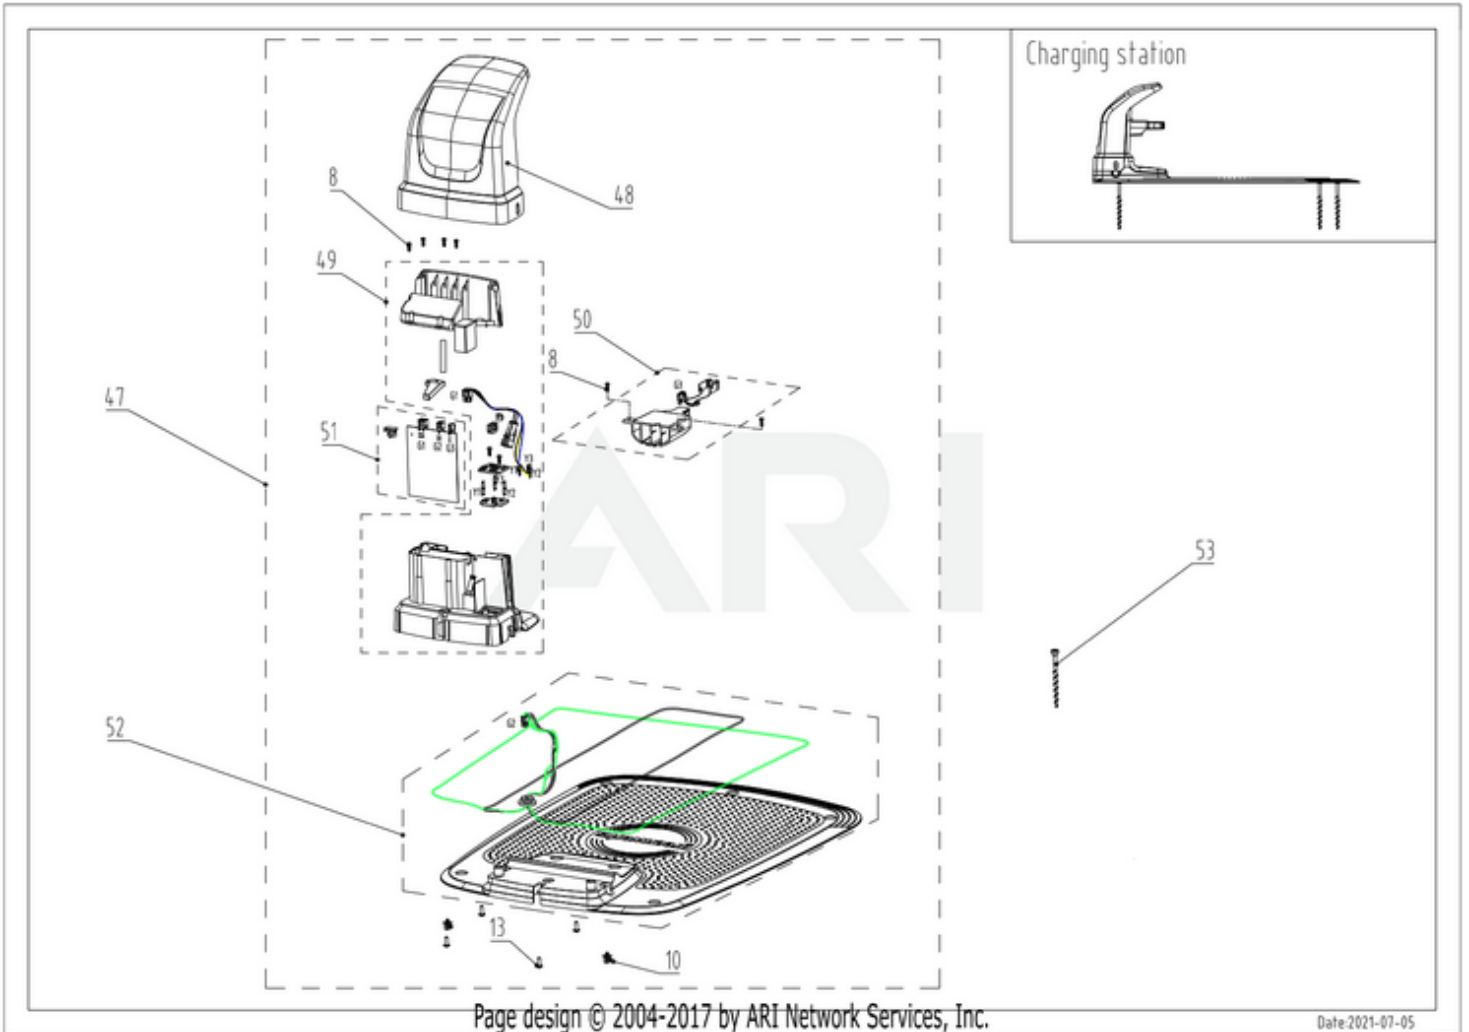

RM2700D 2503486 6952909078502 - 05 Charging Station

Page design © 2004-2017 by ARI Network Services, Inc.

Date: 2021-07-05

Ref #	Part #	Description	Qty	Context	Note
8	RA32205836	Screw ST4.2*12-F Assembly(10pcs)	1	SET	
10	RA341061563	Tie Assembly(10pcs)	1	SET	
13	RA322042355	Screw ST5*15 Assembly(10pcs)	1	SET	
47	RA310023444	Charging Station Assembly(Cramer)	1	SET	
48	RA341632355	CS Hood Assembly	1	SET	
49	RA310632355	CS Tower Assembly	1	SET	
49	R0100363-00	CS Tower Assembly	1	SET	
50	RA310602355	CS Nozzle Wiring Assembly	1	SET	
51	R0100365-00	CS Board 1 Assembly	1	SET	
52	R0100364-00	CS Plate Assembly	1	SET	
53	RA341231173	Charging Station Screw Assembly	1	SET