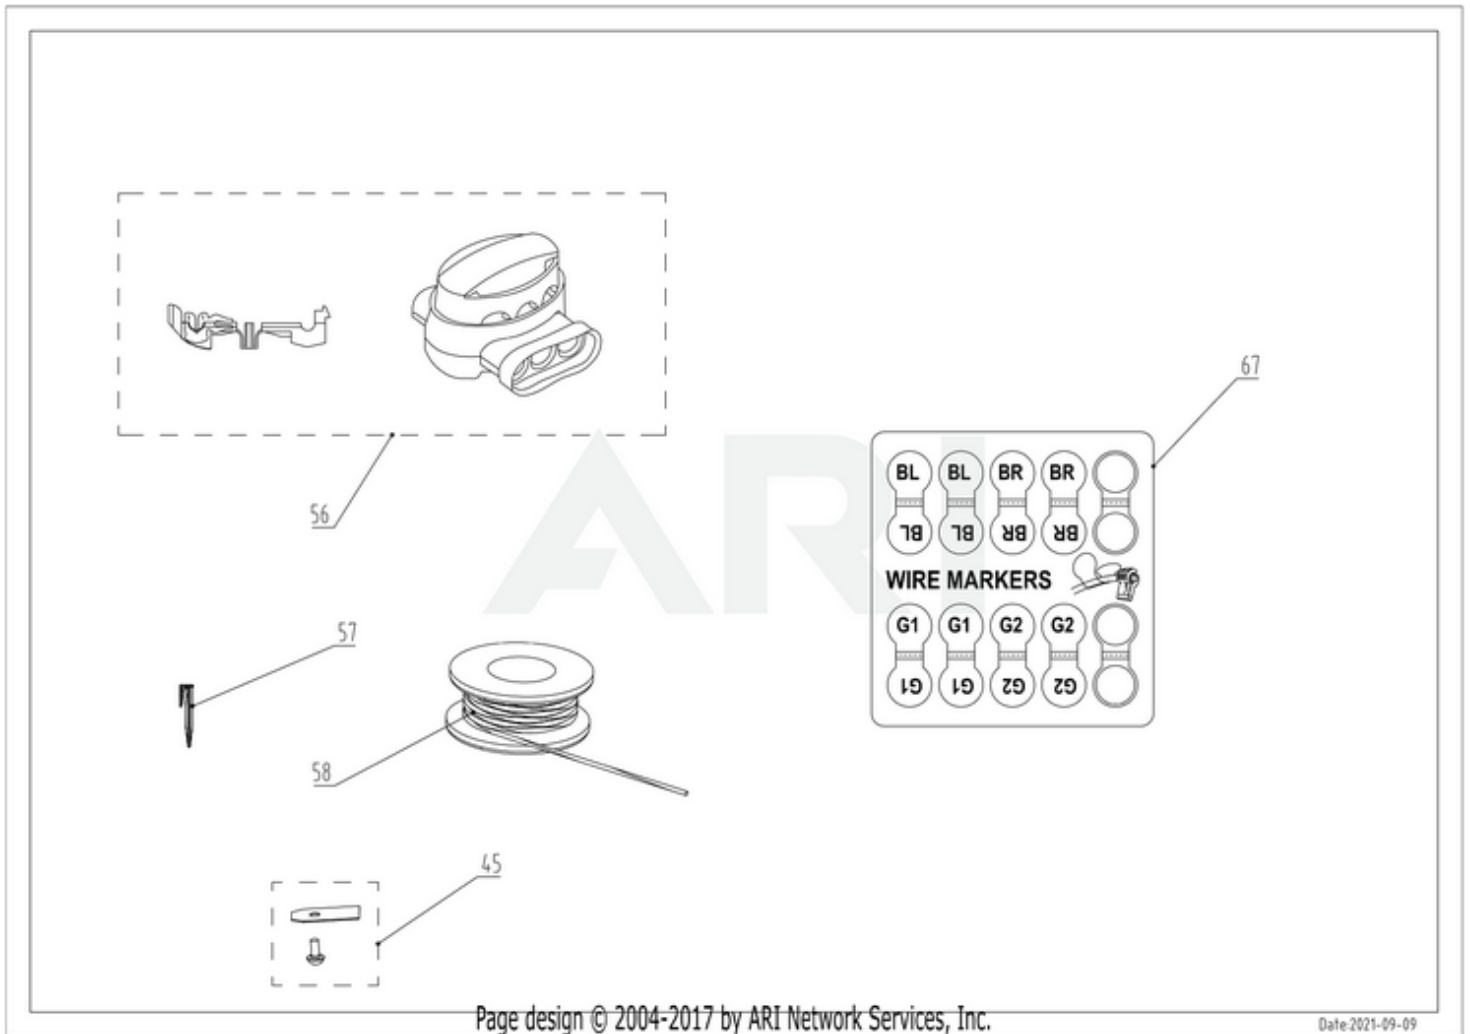

RM2700D 2503486 6952909078502 - 07 Connectors

Ref #	Part #	Description	Qty	Context Note
45	2908686	Robotic Blades(Cramer)	1	Sold as accessory with blister package, ready for store
45	RA333092355	Blade Assembly	1	Sold as spare part with generic package
56	RA365602355	Robotic Connector Kit	1	Sold as spare part with generic package
57	RA341412355	Robotic Wirepegs	1	Sold as spare part with generic package
58	RA364602355	Robotic Loopwire, 100m	1	Sold as spare part with generic package
67	R0101587-00	Wire Marker	1	SET