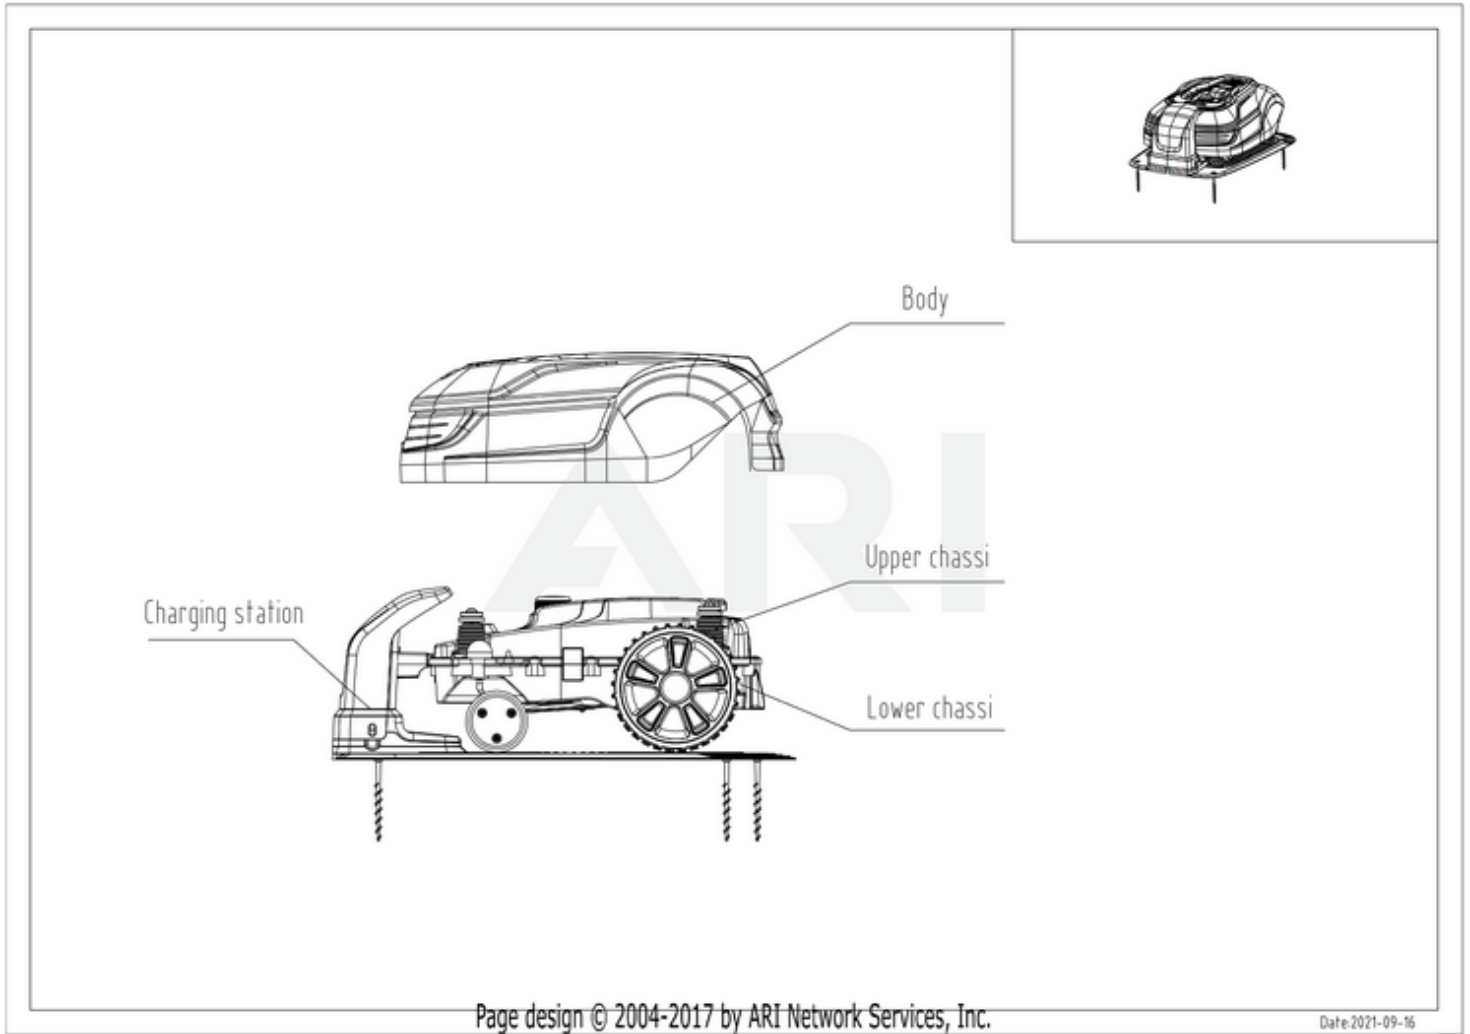

RM2700D 2503486 6952909078502 - 01 Overview

RM2700D 2503486 6952909078502 - 02 Body

Ref #	Part #	Description	Qty	Context Note
1	R0101759-00	Body Décor (Cramer from m/2022)	1	SET
2	R0101760-00	Body Logo (Cramer from m/2022)	1	SET
3	RA342082355	Cap Snaploc Assembly	1	SET
4	R0101769-00	Body Assembly (Cramer from m/2022)	1	SET
5	RA339012355	Magnet Assembly	1	SET
6	RA342092355	Body Rubber Stop Assembly	1	SET
7	RA341352355AC	Body Rear Assembly (Cramer)	1	SET
8	RA32205836	Screw ST4.2*12-F Assembly(10pcs)	1	SET
13	RA322042355	Screw ST5*15 Assembly(10pcs)	1	SET

RM2700D 2503486 6952909078502 - 03 Upper Chassi

Ref #	Part #	Description	Qty	Context Note
8	RA32205836	Screw ST4.2*12-F Assembly(10pcs)	1	SET
9	RA362072355	Collision Sensor Board Assembly	1	SET
10	RA341061563	Tie Assembly(10pcs)	1	SET
11	RA342112355	Rubber Cap Assembly	1	SET
12	RA349032355	Air Filter Assembly	1	SET
13	RA322042355	Screw ST5*15 Assembly(10pcs)	1	SET
14	RA341302355	Height Scale Cover Assembly (GW, Cramer from m/2022)	1	SET
15	RA341312355	Height Adjustment Knob Assembly	1	SET
16	R0101762-00	Start/Stop Button Assembly (Cramer from m/2022)	1	SET
17	RA310332355	Inner Start/Stop Button Assembly	1	SET
18	R0100876-00	Suspension Assembly (from m/2021)	1	
19	R0101763-00	Chassis Upper Assembly (Cramer from m/2022)	1	SET
20	R0101598-00	Communication Board 3 Assembly	1	SET
59	RA381111586	Overlay (Cramer)	1	SET
60	RA381022355B	Dealer Warranty Seal Sticker Assembly(10pcs)	1	SET
70	R0101599-00	Communication Board Cable 1 Assembly	1	SET