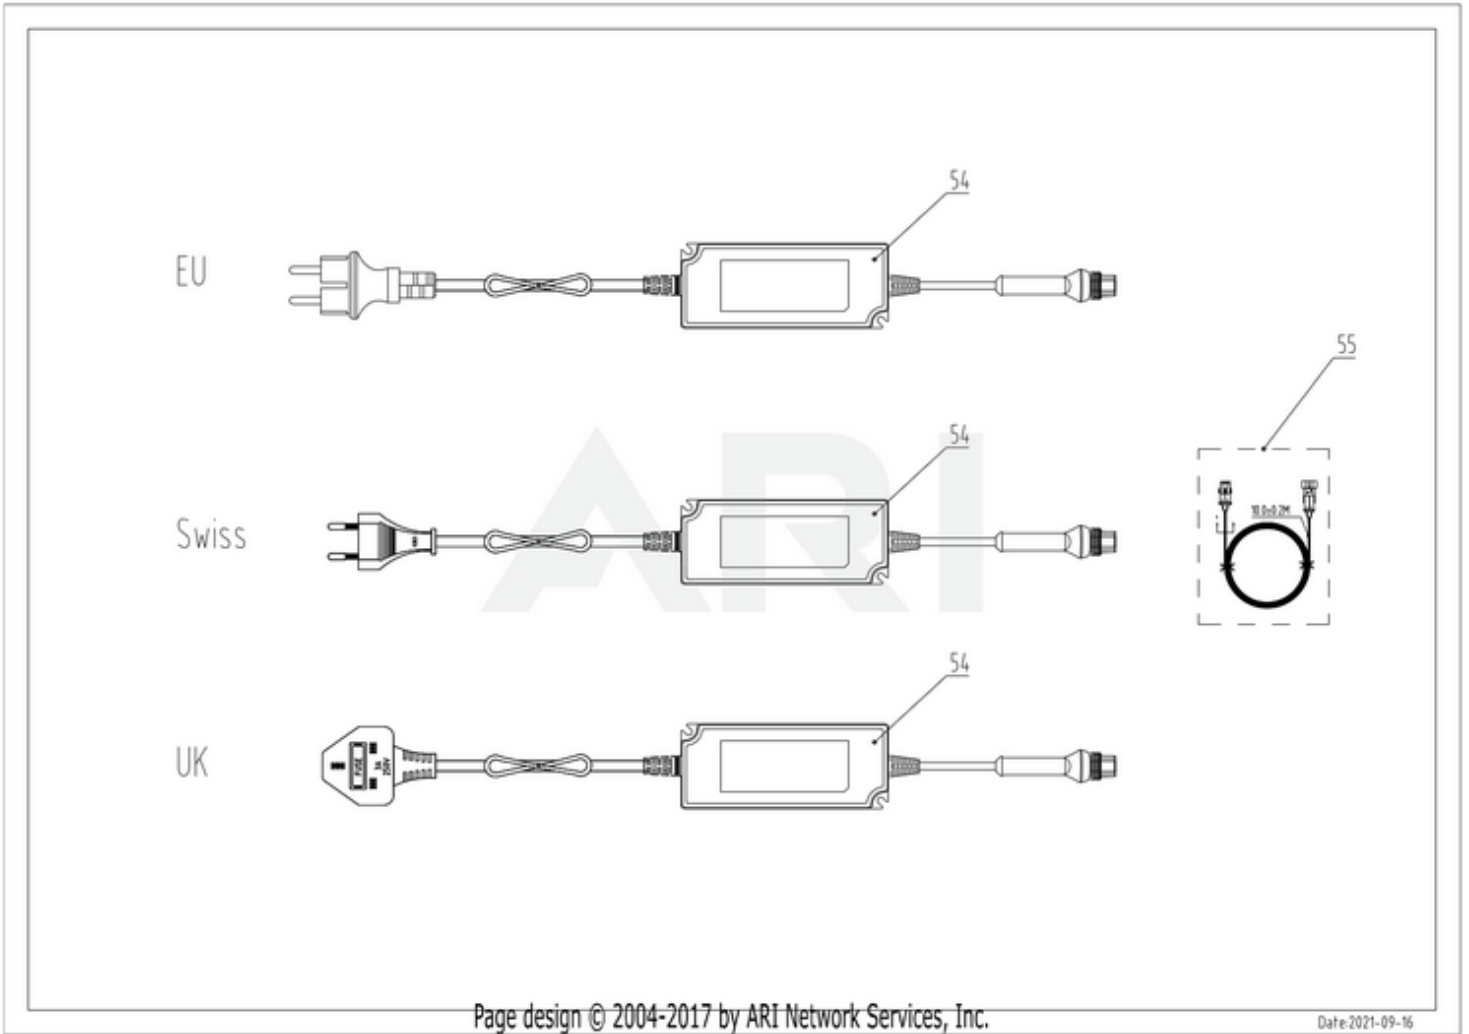

RM2700D 2503486 6952909078502 - 06 Power Supply

Page design © 2004-2017 by ARI Network Services, Inc.

Date: 2021-09-16

Ref #	Part #	Description	Qty	Context	Note
54	R0100367-00	Power Supply Unit (EU)	1	SET	
54	R0100368-00	Power Supply Unit(Swiss)	1	SET	
54	R0100369-00	Power Supply Unit(UK)	1	SET	
55	RA364022355	Low Voltage Cable, 10 m	1	SET