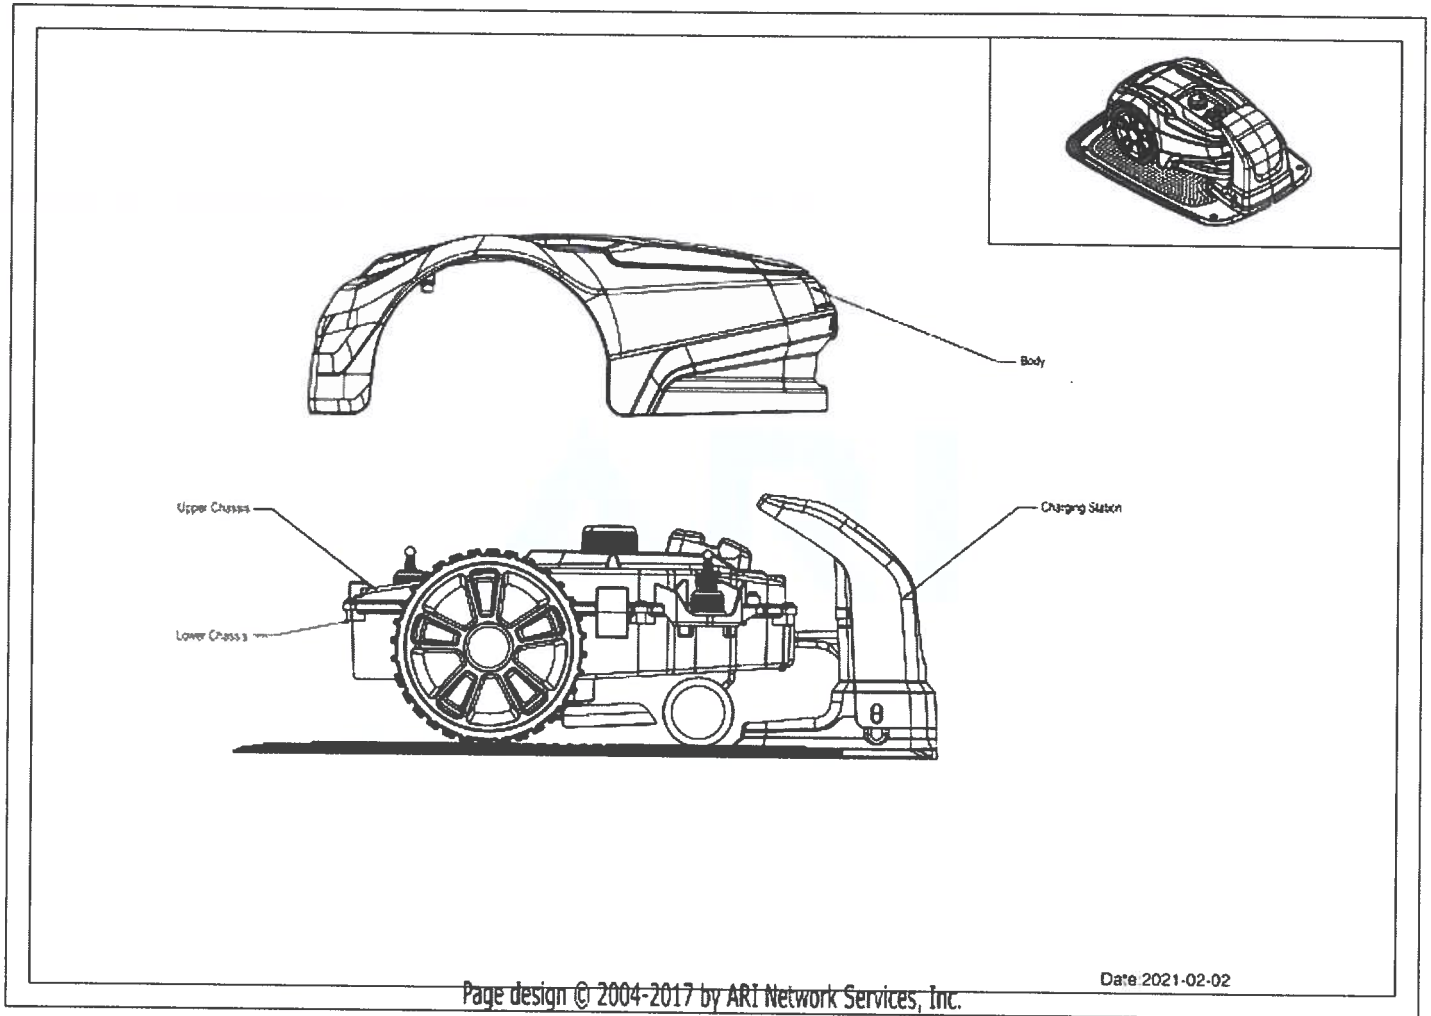

RM800 2502286 6952909065687 - 01 Overview

RM800 2502286 6952909065687 - 02 Body

Ref #	Part #	Description	Qty	Context Note
1	R0100961-00	Body Assembly(CR)	1	SET
2	R0100962-00	Suspension Lock Assembly	1	SET
		Suspension Lock Screw	3	PCS
		Suspension Lock Holder	3	PCS
3	R0100963-00	Body Assembly Magnet Set	1	SET
		Magnet	2	PCS
		Magnet Plate	2	PCS
		Magnet instruction	1	PCS
4	R0100966-00	Body Lid(CR)	1	SET
7	R0100970-00	Body Main(CR)	1	SET
		Body Rear	1	PCS
		Body Main(CR)	1	PCS
8	R0100971-00	Lock pin	1	SET