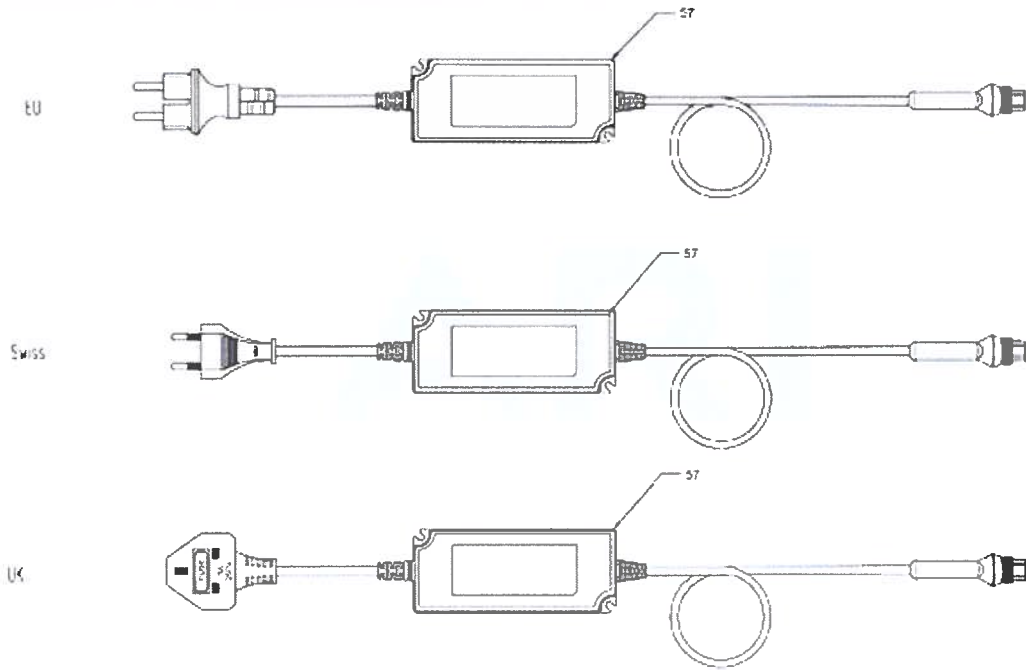

Ref #	Part #	Description	Qty	Context	Note
40	R0101014-00	Overlay Cramer (CR)	1	SET	
42	2908686	Robotic Blades(Cramer)	1	SET	
		Blade	3	PCS	
		Blade Screw	3	PCS	
46	R0101020-00	Dealer Warranty Seal Sticker (10pcs)	1	SET	
54	2908786	Robotic Connector Kit(Cramer)	1	SET	
		Loop Wire Connector	3	PCS	
		Guide Wire Connector	3	PCS	
55	2908986	Robotic Wirepegs(Cramer)	200	SET	
56	2908886	Robotic Loopwire(Cramer)	100	M	

RM800 2502286 6952909065687 - 06 Power adapter