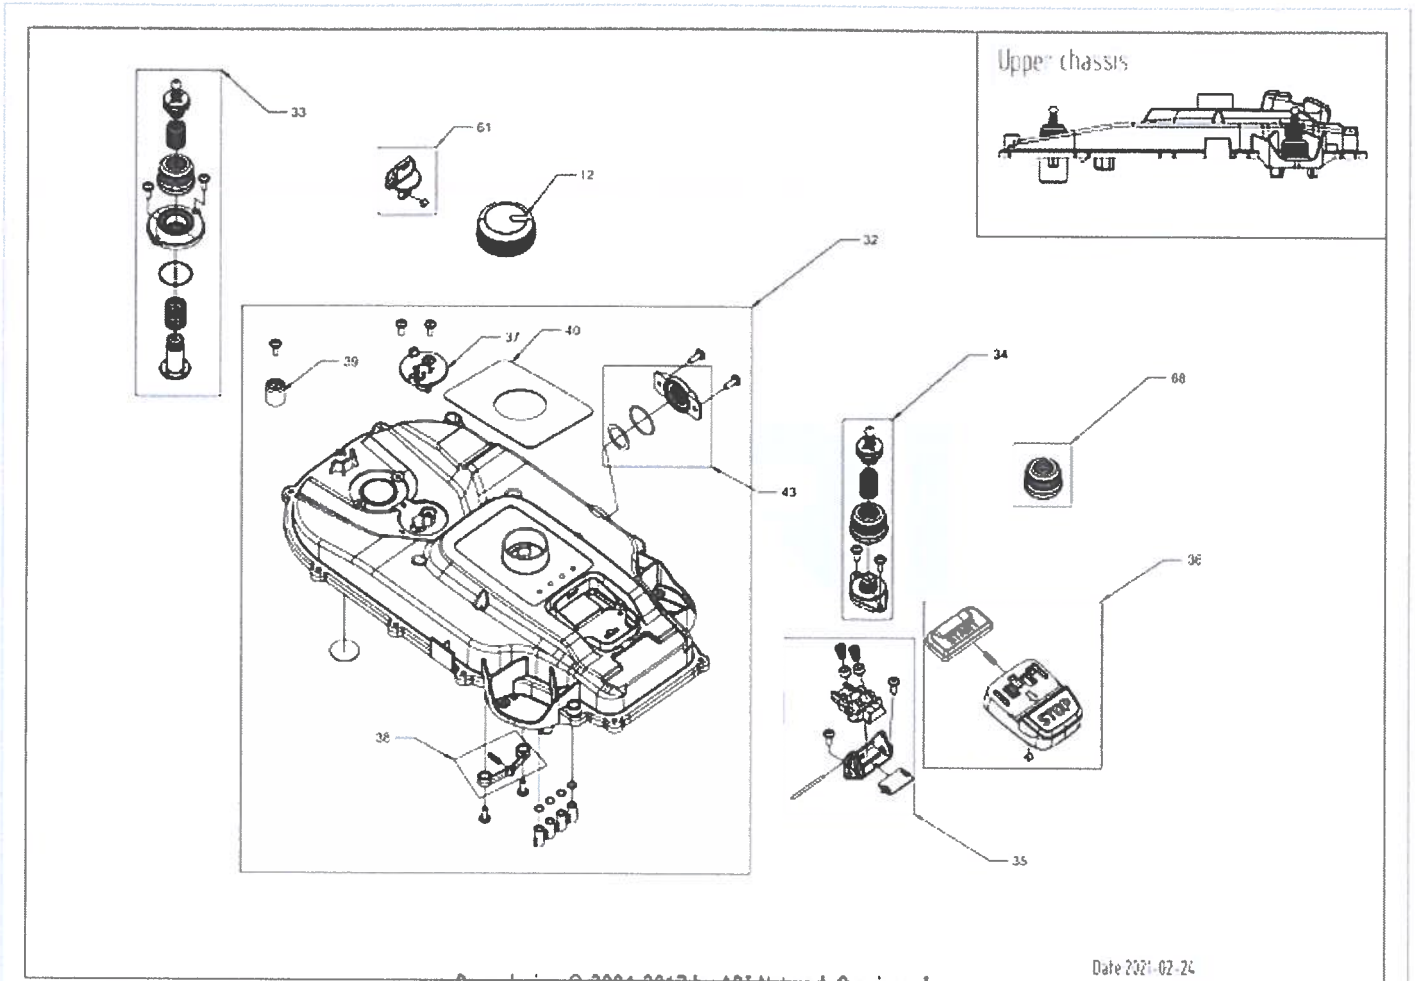

RM800 2502286 6952909065687 - 03 Upper chassi