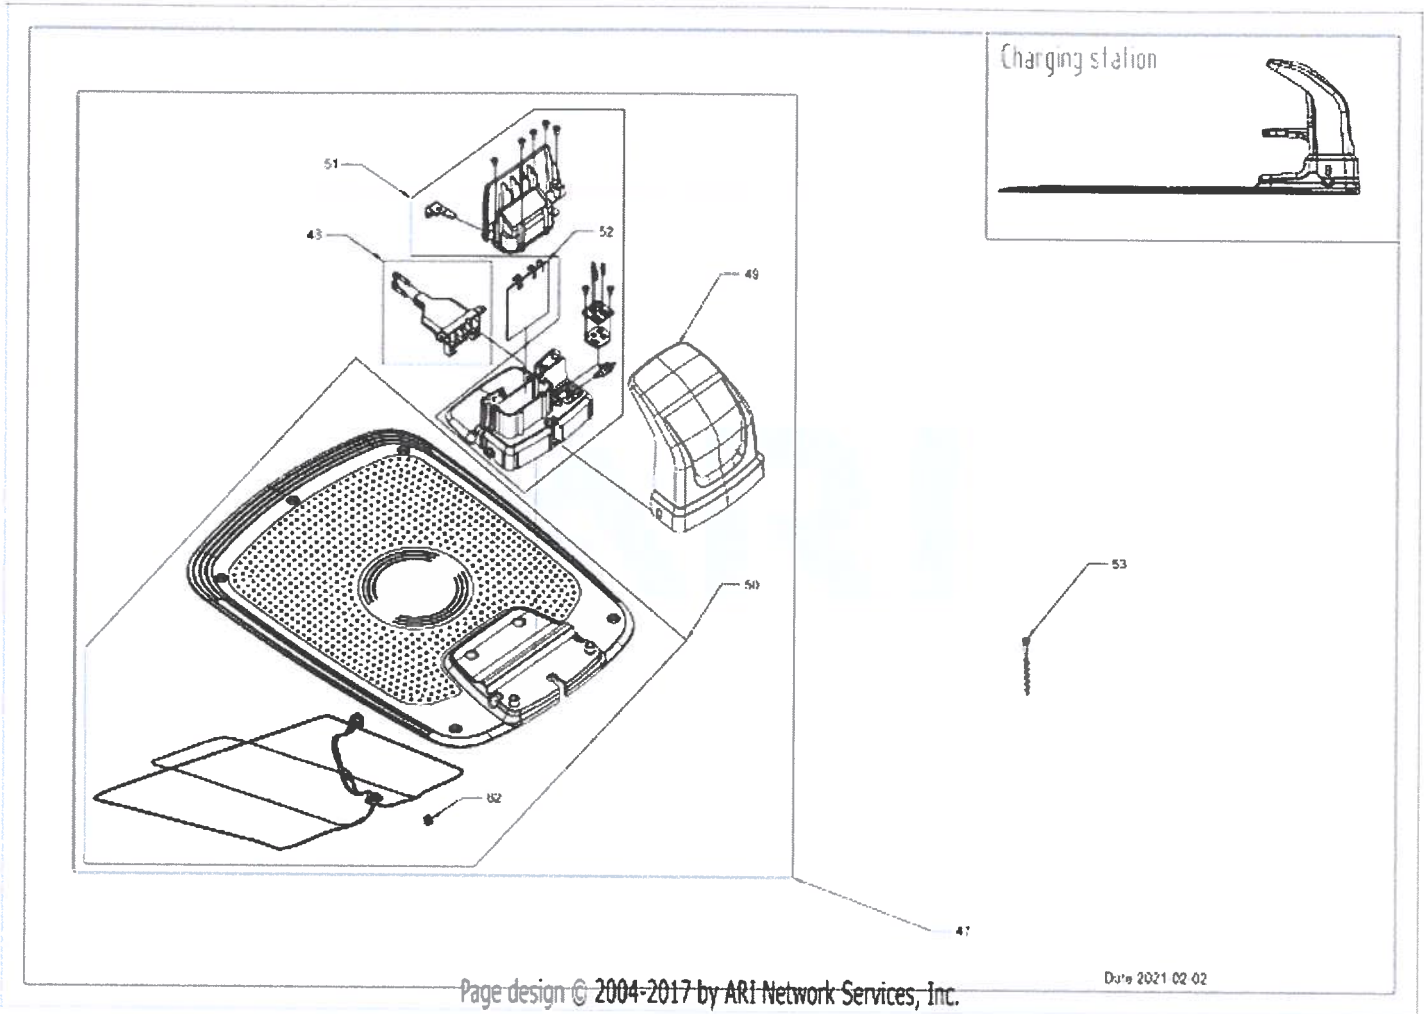

Ref #	Part #	Description	Qty	Context	Note
57-1	R0101030-00	Power Supply Unit(EU)	1	SET	
57-2	R0101031-00	Power Supply Unit(UK)	1	SET	
57-3	R0101032-00	Power Supply Unit(SWISS)	1	SET	

RM800 2502286 6952909065687 - 07 Charging Station