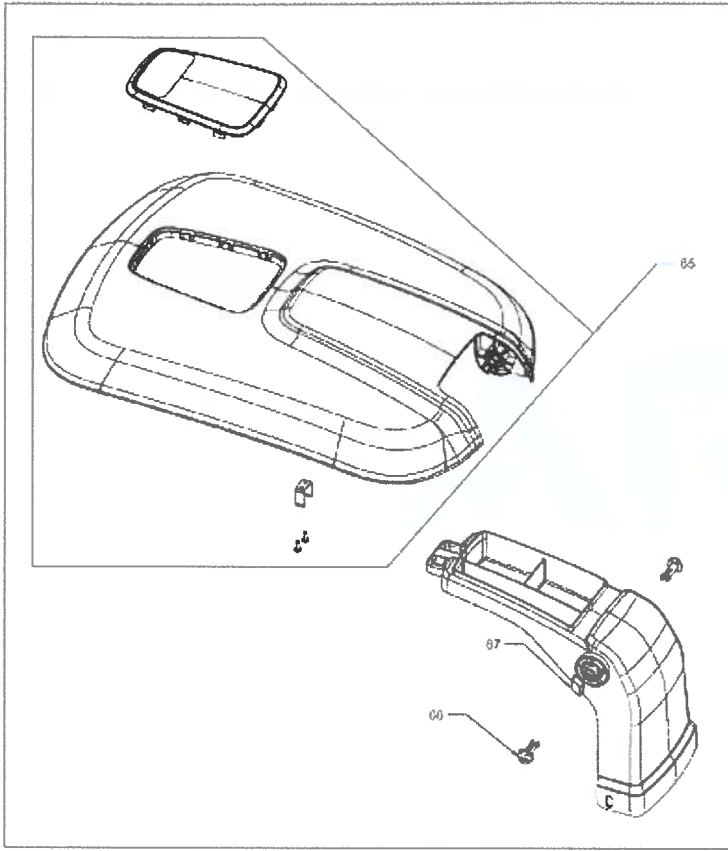

RM800 2502286 6952909065687 - 08 Garage

Accessories

Ref #	Part #	Description	Qty	Context Note
64	2909786	Cramer Garage		SET
		Roof Assembly		PCS
		Lock Pin		PCS
65	R0101050-02	Roof Assembly(CR)		
66	R0101051-00	Lock Pin	2	PCS
67	R0101052-00	Support Base		SET