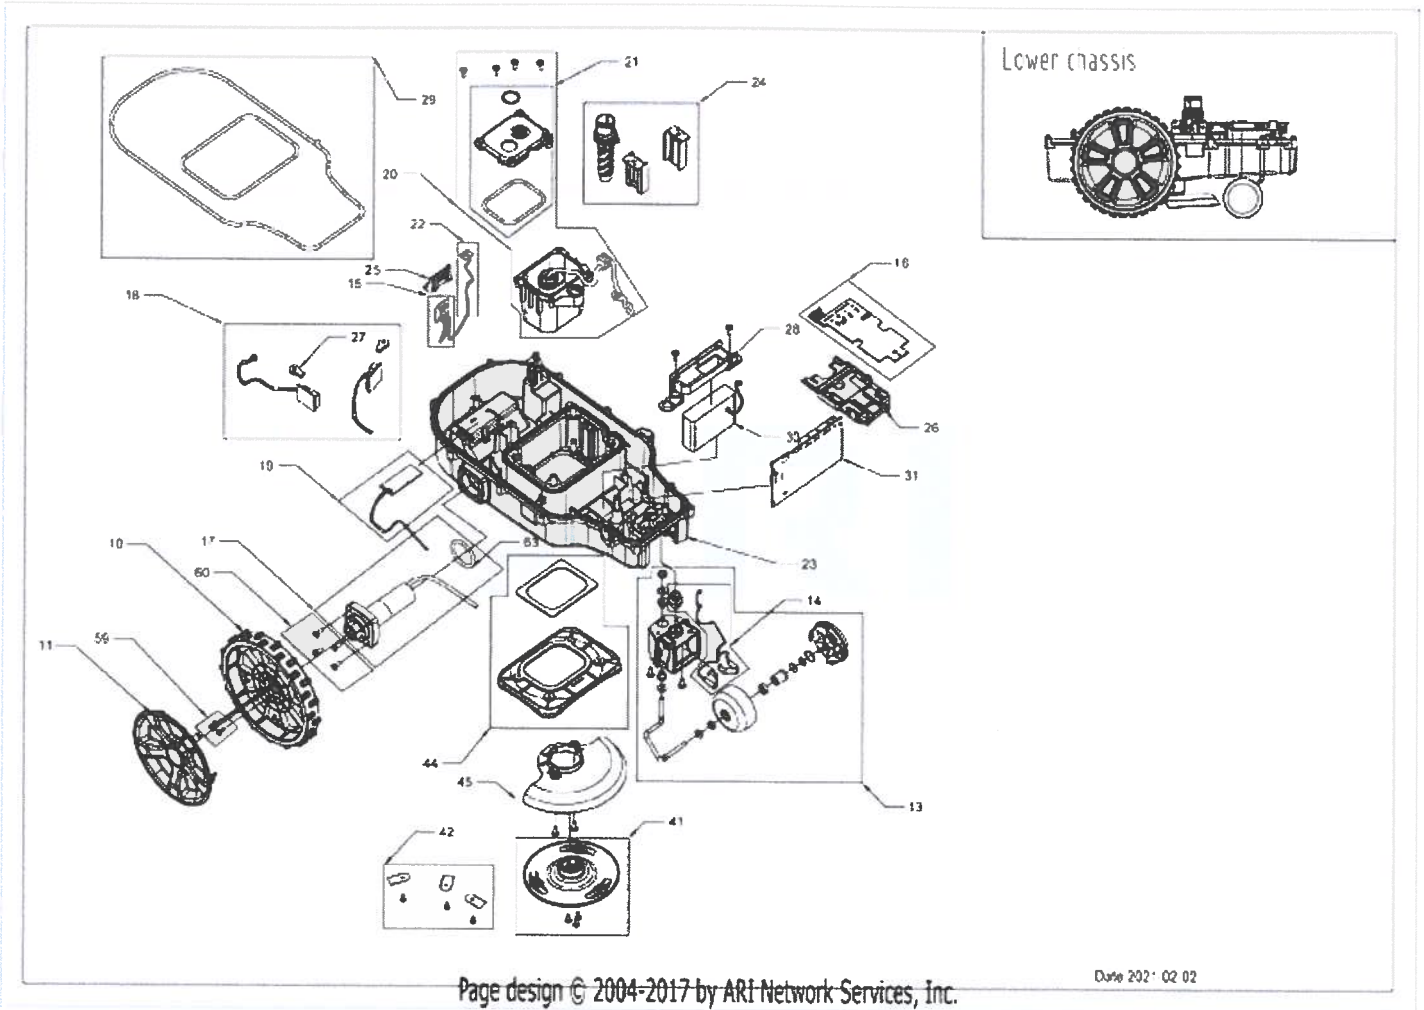

RM800 2502286 6952909065687 - 04 Lower chassi