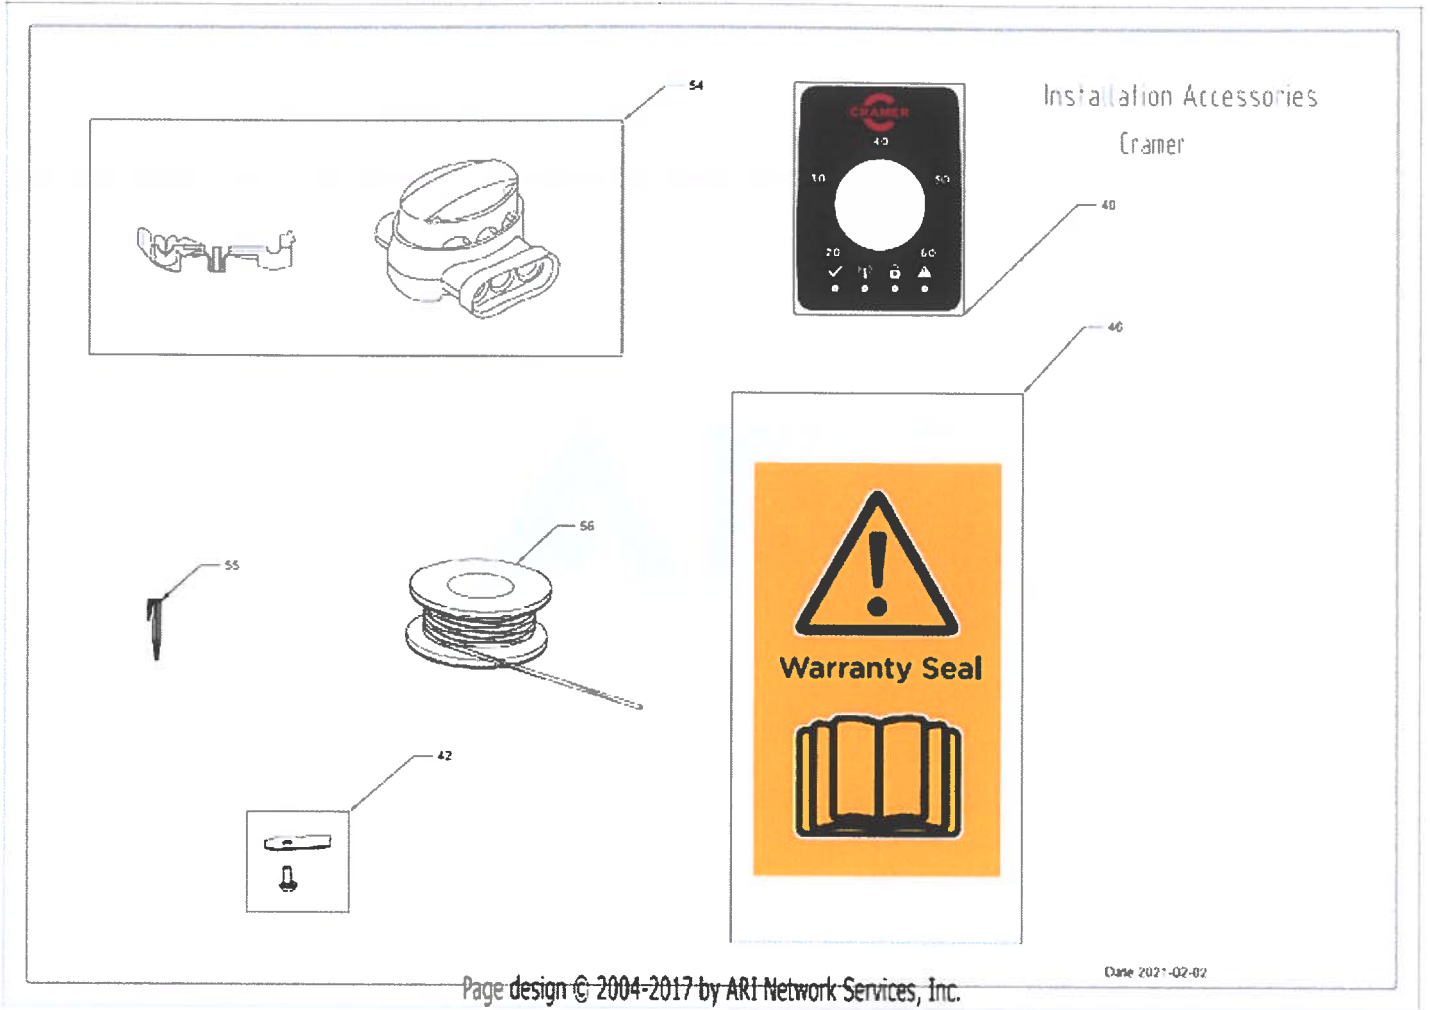

RM800 2502286 6952909065687 - 05 Overlay

Ref #	Part #	Description	Qty	Context	Note
40	R0101014-00	Overlay Cramer (CR)	1	SET	
42	2908686	Robotic Blades(Cramer)	1	SET	
		Blade	3	PCS	
		Blade Screw	3	PCS	
46	R0101020-00	Dealer Warranty Seal Sticker (10pcs)	1	SET	
54	2908786	Robotic Connector Kit(Cramer)	1	SET	
		Loop Wire Connector	3	PCS	
		Guide Wire Connector	3	PCS	
55	2908986	Robotic Wirepegs(Cramer)	200	SET	
56	2908886	Robotic Loopwire(Cramer)	100	M