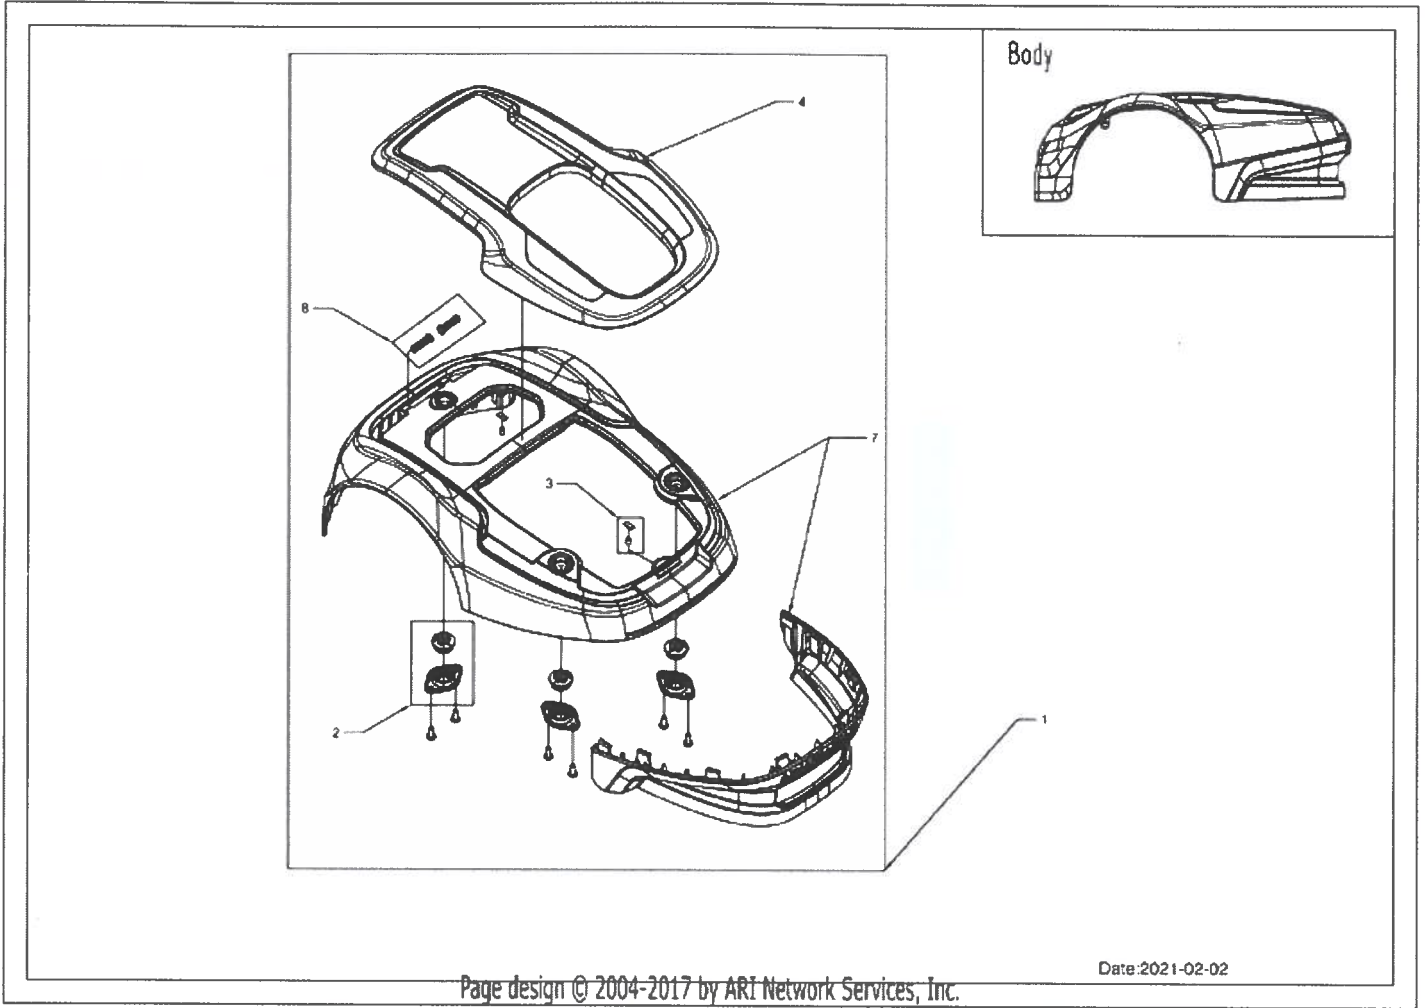

RM800 2502286 6952909065687 - 01 Overview

RM800 2502286 6952909065687 - 02 Body

Ref #	Part #	Description	Qty	Context Note
1	R0100961-00	Body Assembly(CR)	1	SET
2	R0100962-00	Suspension Lock Assembly	1	SET
		Suspension Lock Screw	3	PCS
		Suspension Lock Holder	3	PCS
3	R0100963-00	Body Assembly Magnet Set	1	SET
		Magnet	2	PCS
		Magnet Plate	2	PCS
		Magnet instruction	1	PCS
4	R0100966-00	Body Lid(CR)	1	SET
7	R0100970-00	Body Main(CR)	1	SET
		Body Rear	1	PCS
		Body Main(CR)	1	PCS
8	R0100971-00	Lock pin	1	SET