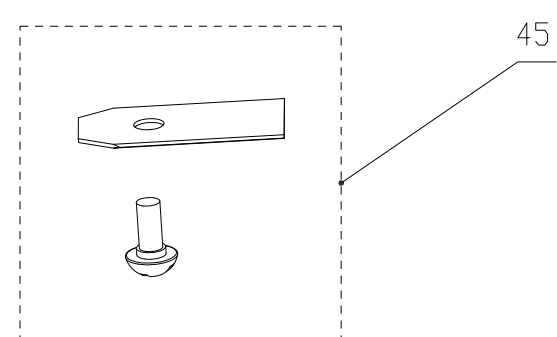

2501586-06	
ERP NO.	2501586
Model code	CRL110