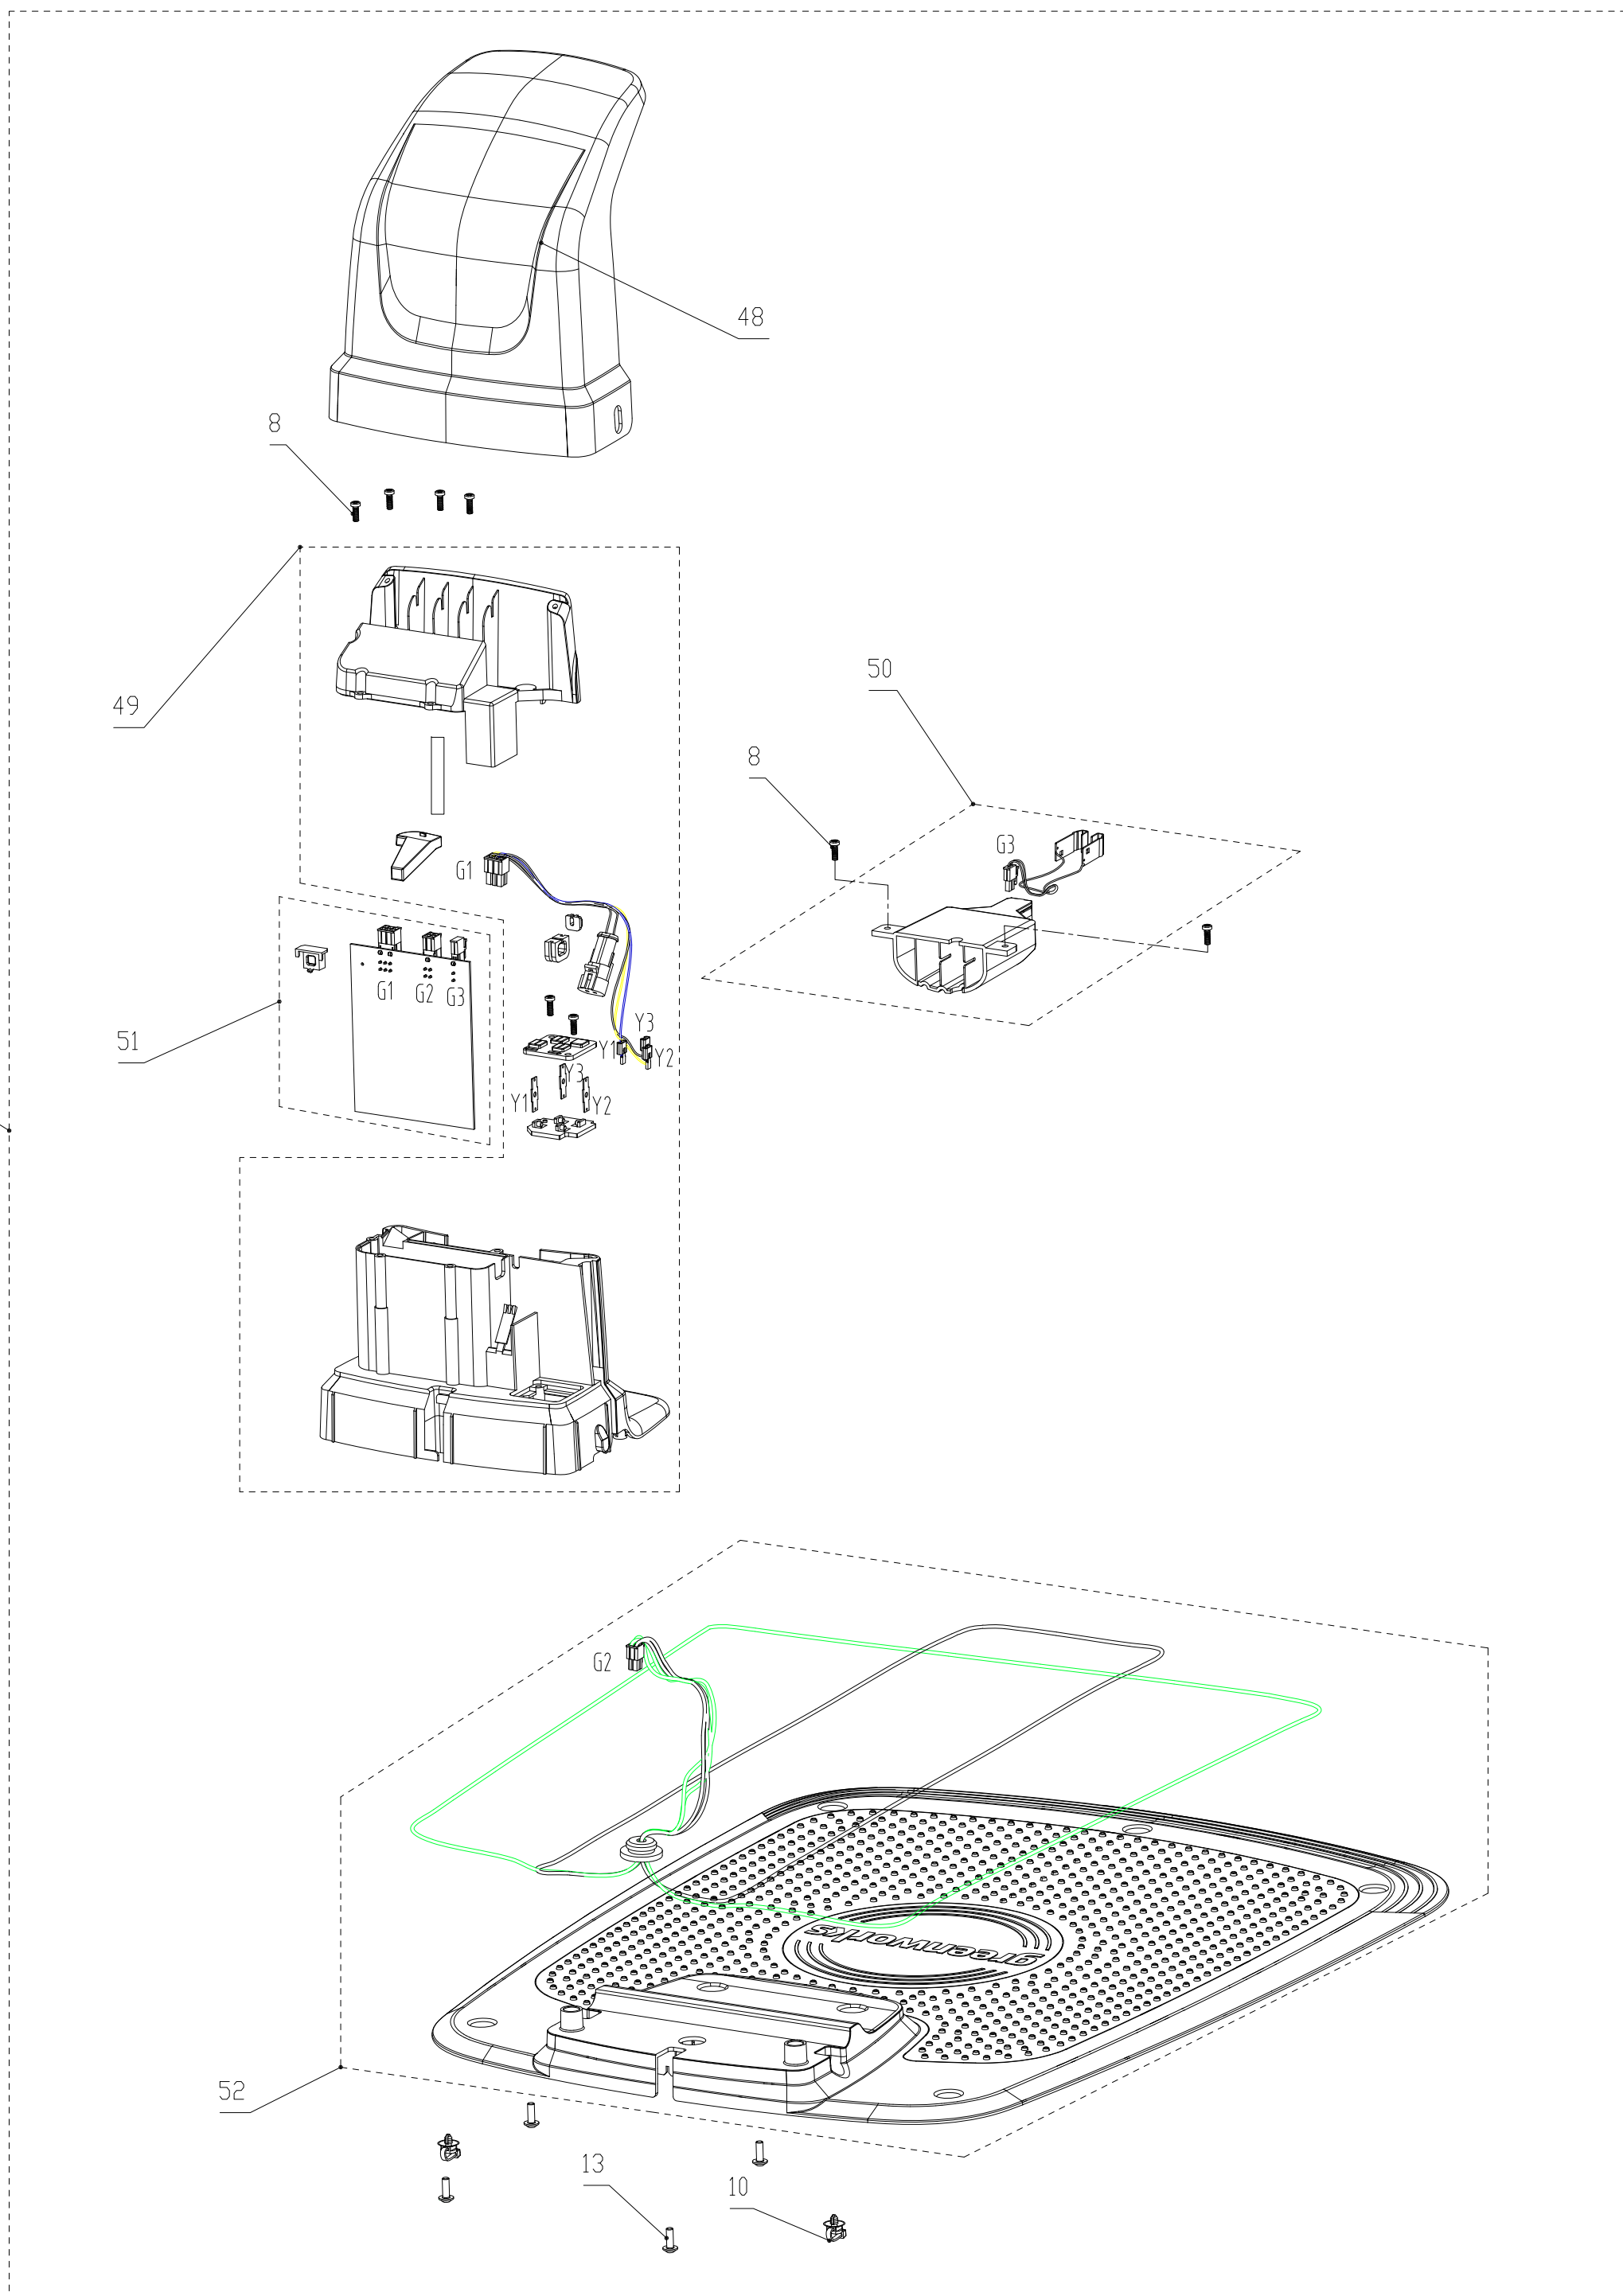

47

2501586-04	
ERP NO.	2501586
Model code	CRL110