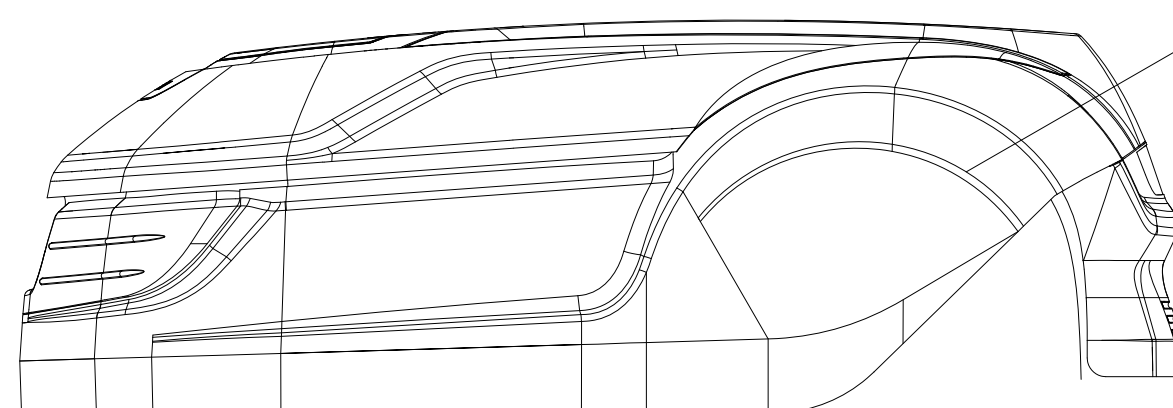

Body

Charging station

Upper chassi

Lower chassi

2501586-00	
ERP NO.	2501586
Model code	CRL110

2501586-01	
ERP NO.	2501586
Model code	CRL110

Ref #	Part #	Description	Qty	Context	Note	Cost	MSRP
1	RA341342355AC	Body Décor(Cramer)	1	SET			
2	RA341332355AC	Body Logo(Cramer)	1	SET			
3	RA342082355	Cap Snaploc Assembly	4	SET			
4	RA310503444	Body Assembly(Cramer)	1	SET			
		Body Assembly	1				
		Safety sign	1				
5	RA339012355	Magnet Assembly	3	SET			
		Magnet	1				
		Magnet Instruction	1				
6	RA342092355	Body Rubber Stop Assembly	1	SET			
7	RA341352355	Body Rear Assembly	1	SET			
		Body Rear	1				
		Safety sign	1				
8	RA32205836	Screw ST4.2*12-F Assembly(10pcs)	41	SET			
13	RA322042355	Screw ST5*15 Assembly (10pcs)	57	SET			

# Upper chassi

2501586-02	
ERP NO.	2501586
Model code	CRL110

Ref #	Part #	Description	Qty	Context Note	Cost MSRP
8	RA32205836	Screw ST4.2*12-F Assembly(10pcs)	41	SET	
9	RA362072355	Collision Sensor Board Assembly	1	Requires sealing kit and warranty seal	
		Collision Sensor Board 1	1		
		Collision Sensor Board Cable 1	1		
10	RA341061563	Tie Assembly(10pcs)	21	SET	
11	RA342112355	Rubber Cap Assembly	2	SET	
12	RA349032355	Air Filter Assembly	1	SET	
		Air Filter	1		
		Air Filter Cover	1		
13	RA322042355	Screw ST5*15 Assembly(10pcs)	57	SET	
14	RA341302355AC	Height Scale Cover Assembly(Cramer)	1	SET	
15	RA341312355	Height Adjustment Knob Assembly	1	SET	
16	RA310322355	Start/Stop Button Assembly	1	SET	
17	RA310332355	Inner Start/Stop Button Assembly	1	SET	
18	RA310312355	Suspension Assembly	4	SET	
19	RA341192355AC	Chassis Upper Assembly(Cramer)	1	SET	
		Chassis Upper	1		
		Mower Light Guide	4		
		Air Filter	1		
		Air Filter Cover	1		
		EVA	2		
		Overlay	1		
20	RA362062355	Communication Board 1 Assembly	1	Requires sealing kit and warranty seal	
		Communication Board 1	1		
		Communication Board Cable 1			