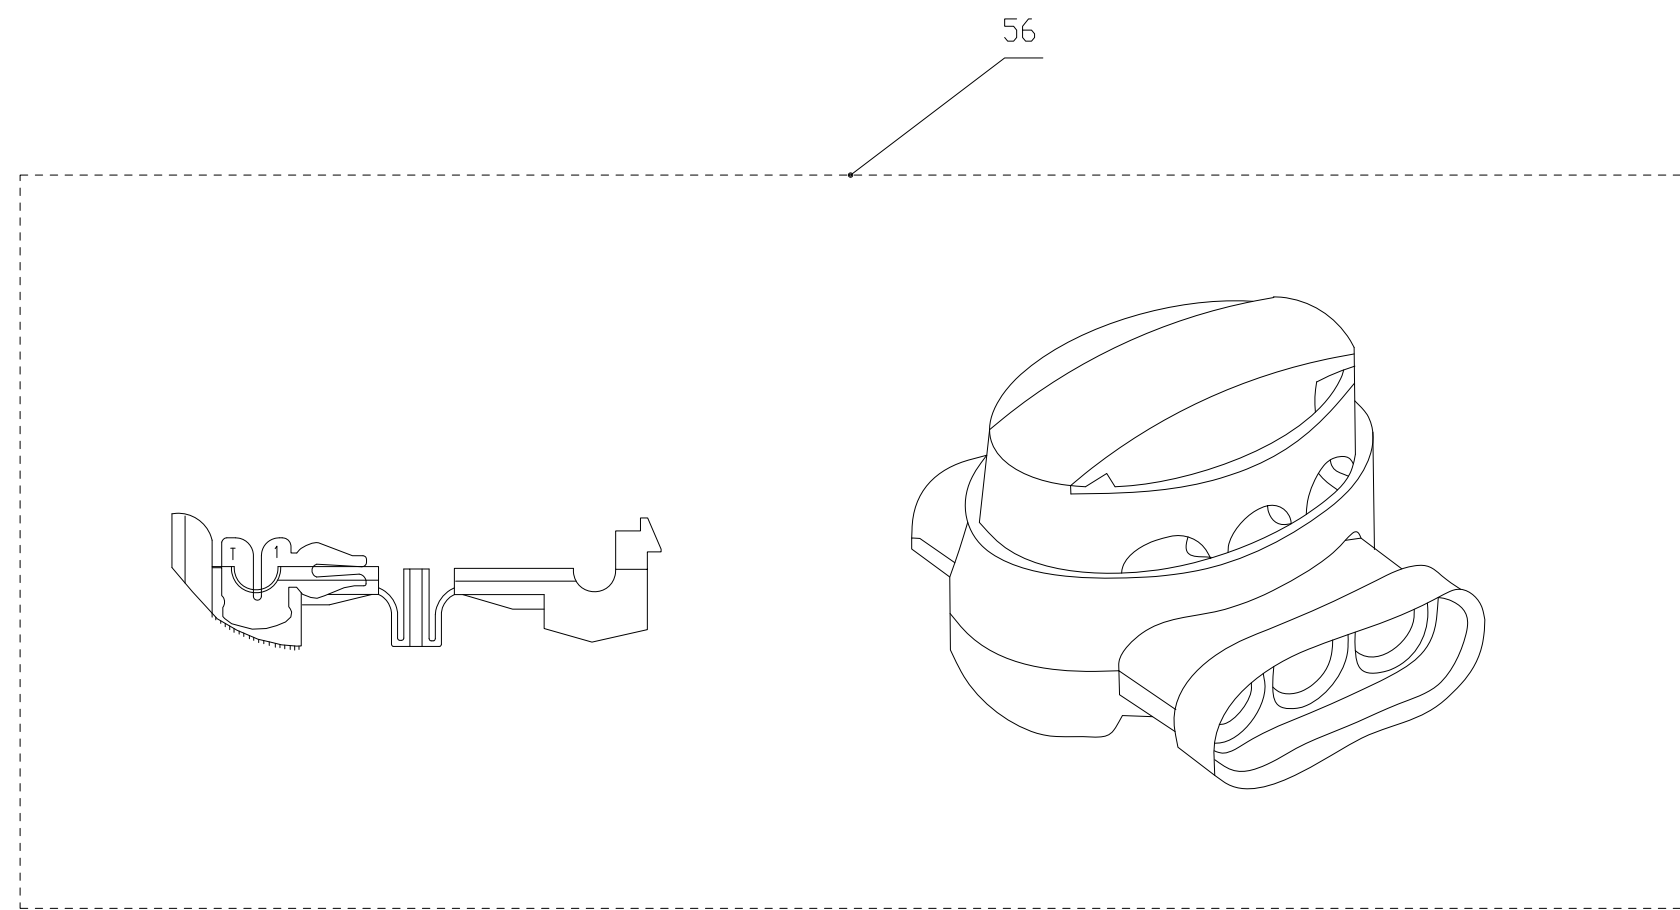

Cramer

2501586-06	
ERP NO.	2501586
Model code	CRL110