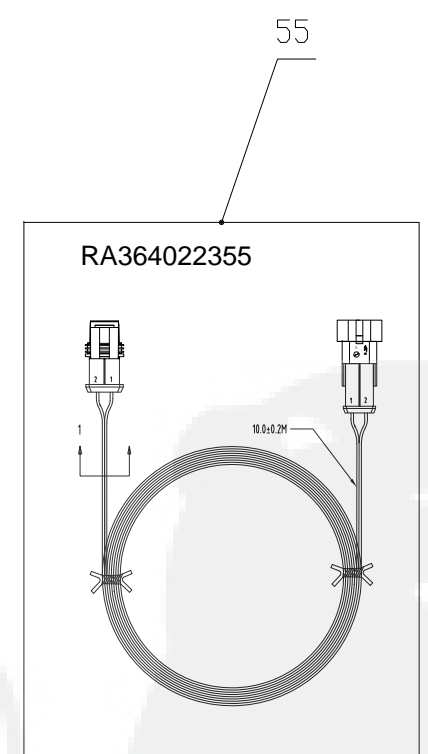

47

2501586-04	
ERP NO.	2501586
Model code	CRL110

Ref #	Part #	Description	Qty	Context	Note	Cost	MSRP
8	RA32205836	Screw ST4.2*12-F Assembly (10pcs)	41		SET		
10	RA341061563	Tie Assembly(10pcs)	21		SET		
13	RA322042355	Screw ST5*15 Assembly (10pcs)	57		SET		
47	RA310023444	Charging Station Assembly (Cramer)	1		SET		
48	RA341632355	CS Hood Assembly	1		SET		
49	RA310632355	CS Tower Assembly	1		SET		
		CS Tower Assembly	1				
		CS Top	1				
		CS Light Guide	1				
		Light Guide Sealing Strip	1				
		CS Wiring Assembly	1				
50	RA310602355	CS Nozzle Wiring Assembly	1		SET		
51	RA362602355	CS Board 1 Assembly	1		SET		
		CS Board 1	1				
		CS Light Guide Holder	1				
52	RA310042355	CS Plate Assembly	1		SET		
		CS Plate Assembly	1				
		CS Plate Wiring Assembly	1				
53	RA341231173	Charging Station Screw Assembly	5		SET		

EU

RA364012355

Swiss

RA364012355CH

UK

RA364012355UK

2501586-05	
ERP NO.	2501586
Model code	CRL110

Cramer

2501586-06	
ERP NO.	2501586
Model code	CRL110

Ref #	Part #	Description	Qty	Context	Note	Cost	MSRP
45	2908686	Robotic Blades(Cramer)	1	SET			
		Blade	9				
		Blade Screw	9				
56	2908786	Robotic Connector Kit (Cramer)	1	SET			
		Loop Wire Connector	3				
		Guide Wire Connector	4				
57	2908986	Robotic Wirepegs(Cramer)	1	SET			
58	2908886	Robotic Loopwire(Cramer)	1	SET			
59	RA381111586	Overlay (Cramer)	1	SET			
60	RA381022355B	Dealer Warranty Seal Sticker Assembly(10pcs)	1	SET			