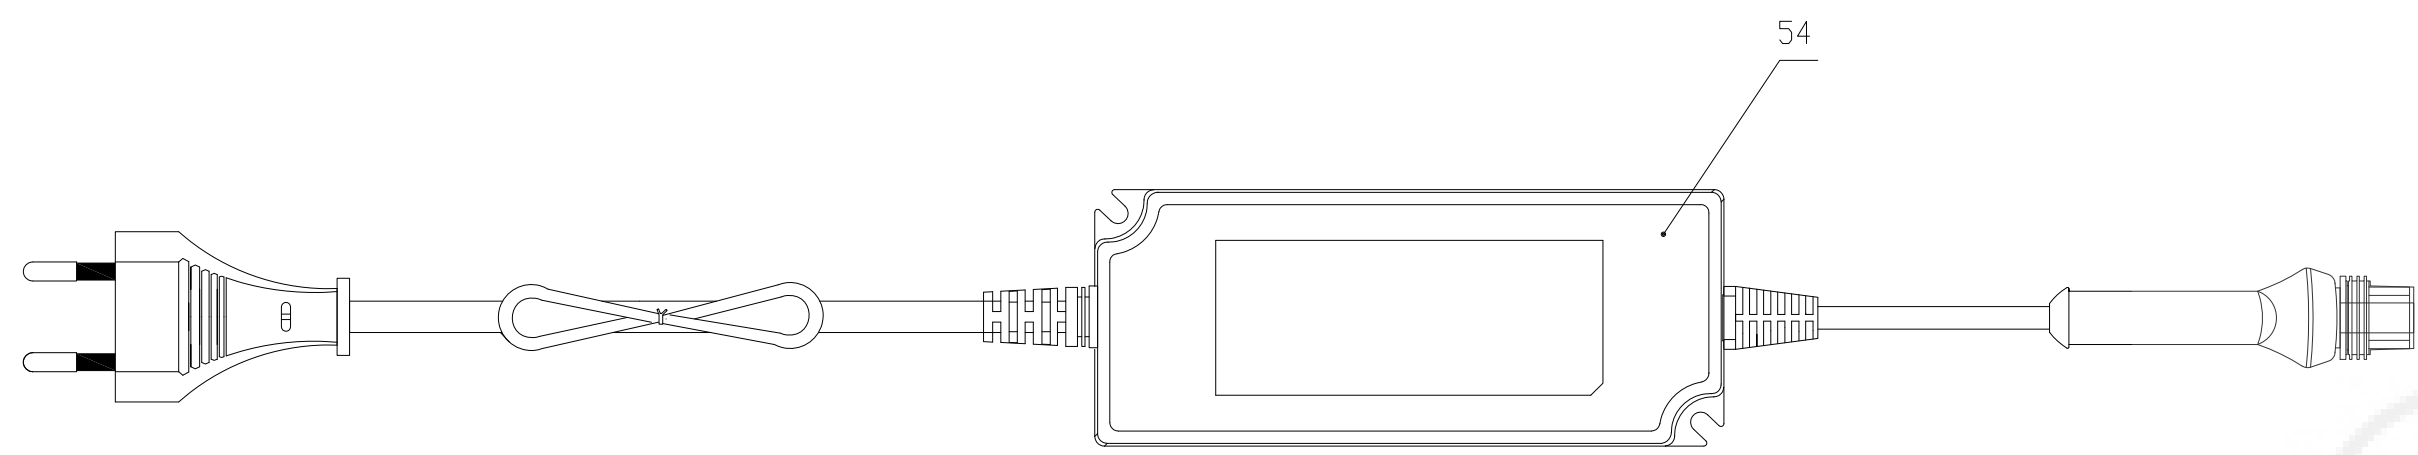

RA364012355CH

UK