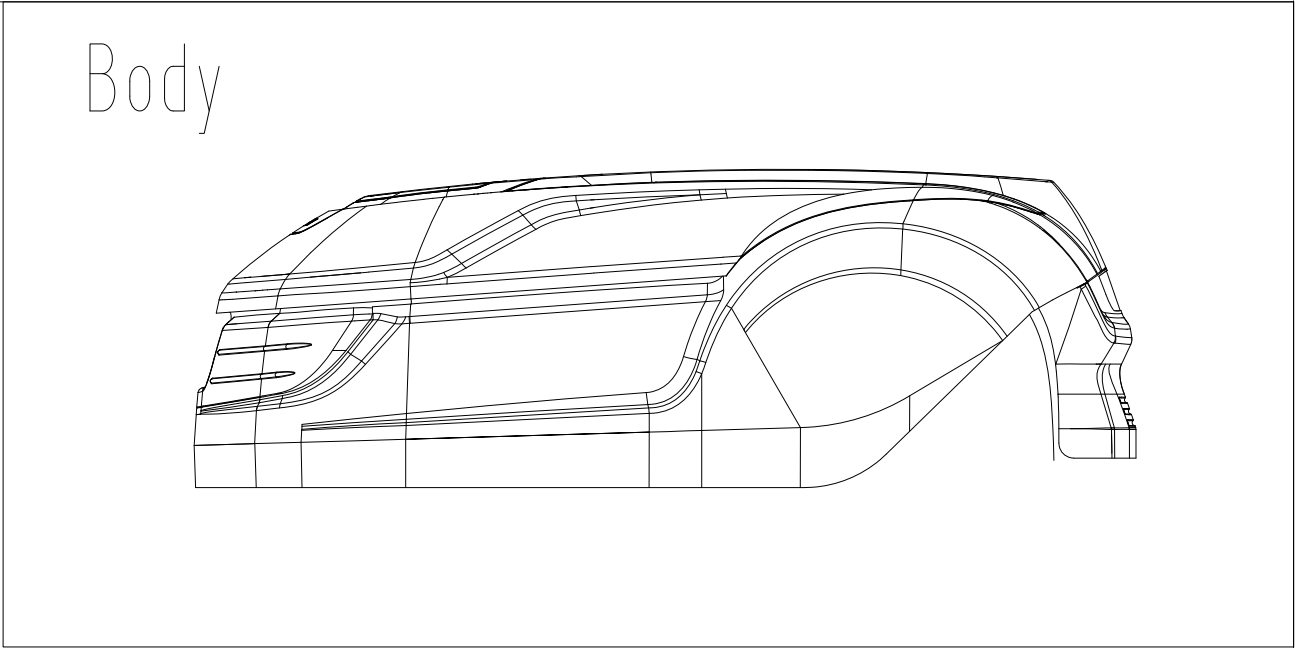

Body

Charging station

Upper chassi

Lower chassi

2501586-00	
ERP NO.	2501586
Model code	CRL110

2501586-01	
ERP NO.	2501586
Model code	CRL110

Ref #	Part #	Description	Qty	Context	Note	Cost	MSRP
1	RA341342355AC	Body Décor(Cramer)	1	SET			
2	RA341332355AC	Body Logo(Cramer)	1	SET			
3	RA342082355	Cap Snaploc Assembly	4	SET			
4	RA310503444	Body Assembly(Cramer)	1	SET			
		Body Assembly	1				
		Safety sign	1				
5	RA339012355	Magnet Assembly	3	SET			
		Magnet	1				
		Magnet Instruction	1				
6	RA342092355	Body Rubber Stop Assembly	1	SET			
7	RA341352355	Body Rear Assembly	1	SET			
		Body Rear	1				
		Safety sign	1				
8	RA32205836	Screw ST4.2*12-F Assembly(10pcs)	41	SET			
13	RA322042355	Screw ST5*15 Assembly (10pcs)	57	SET			

# Upper chassi

2501586-02	
ERP NO.	2501586
Model code	CRL110

Ref #	Part #	Description	Qty	Context Note	Cost MSRP
8	RA32205836	Screw ST4.2*12-F Assembly(10pcs)	41	SET	
9	RA362072355	Collision Sensor Board Assembly	1	Requires sealing kit and warranty seal	
		Collision Sensor Board 1	1		
		Collision Sensor Board Cable 1	1		
10	RA341061563	Tie Assembly(10pcs)	21	SET	
11	RA342112355	Rubber Cap Assembly	2	SET	
12	RA349032355	Air Filter Assembly	1	SET	
		Air Filter	1		
		Air Filter Cover	1		
13	RA322042355	Screw ST5*15 Assembly(10pcs)	57	SET	
14	RA341302355AC	Height Scale Cover Assembly(Cramer)	1	SET	
15	RA341312355	Height Adjustment Knob Assembly	1	SET	
16	RA310322355	Start/Stop Button Assembly	1	SET	
17	RA310332355	Inner Start/Stop Button Assembly	1	SET	
18	RA310312355	Suspension Assembly	4	SET	
19	RA341192355AC	Chassis Upper Assembly(Cramer)	1	SET	
		Chassis Upper	1		
		Mower Light Guide	4		
		Air Filter	1		
		Air Filter Cover	1		
		EVA	2		
		Overlay	1		
20	RA362062355	Communication Board 1 Assembly	1	Requires sealing kit and warranty seal	
		Communication Board 1	1		
		Communication Board Cable 1			