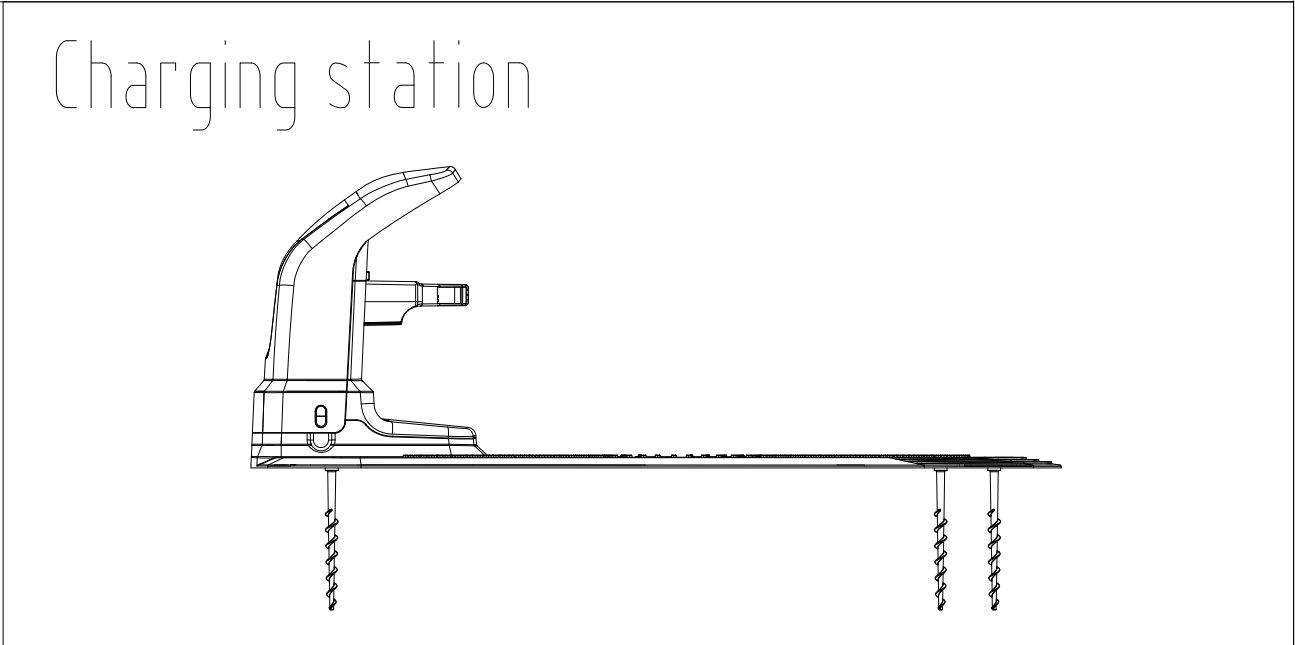

47

2501586-04	
ERP NO.	2501586
Model code	CRL110