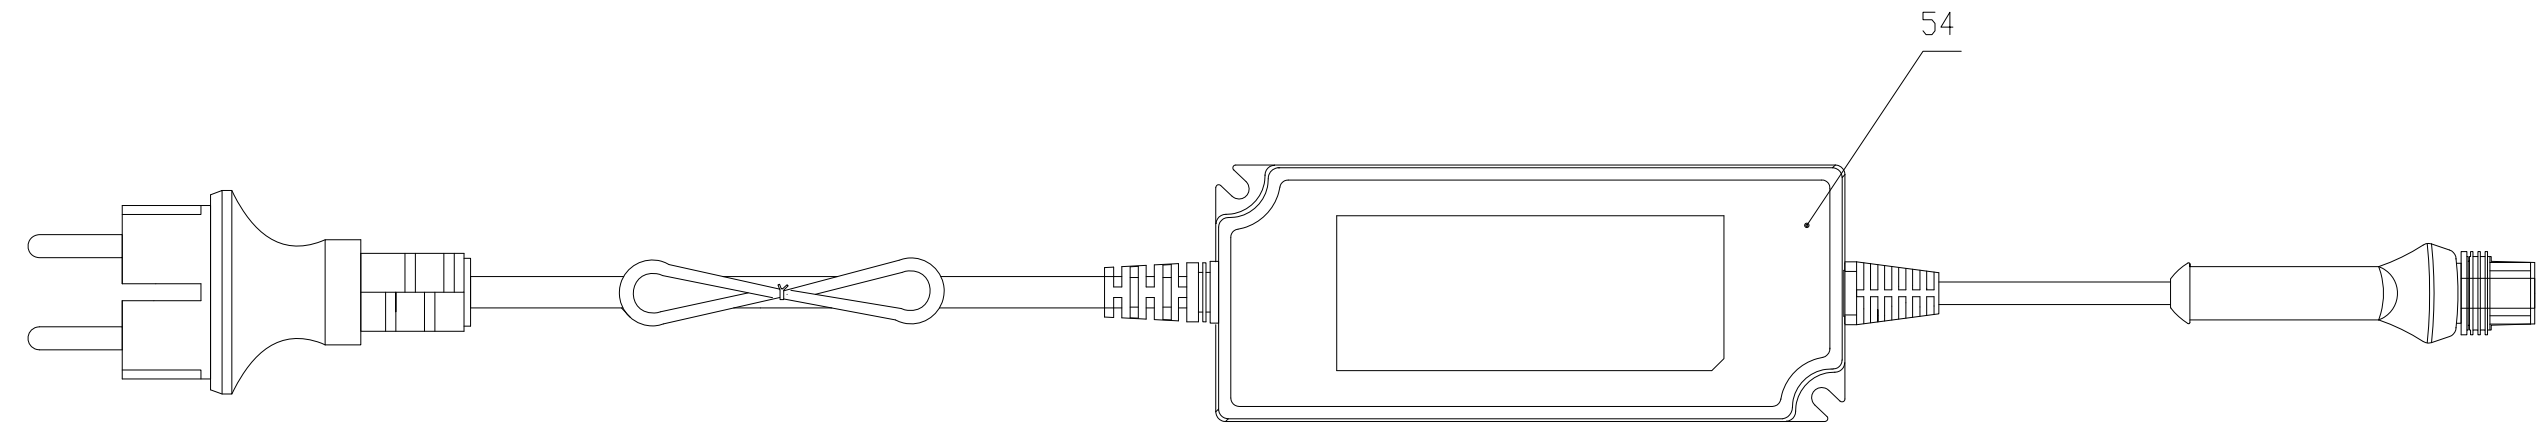

EU

RA364012355

Swiss