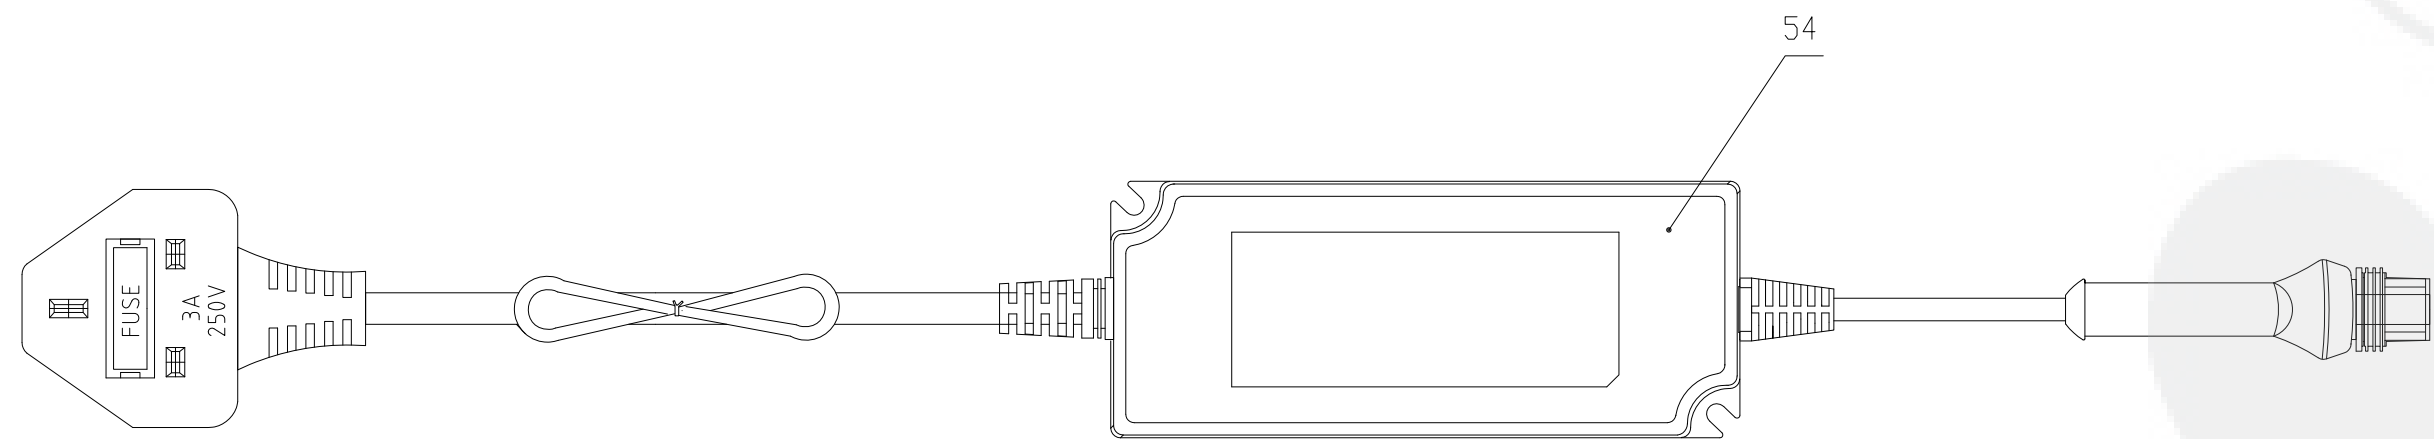

EU

RA364012355

Swiss

RA364012355CH

UK

RA364012355UK

2501586-05	
ERP NO.	2501586
Model code	CRL110

Cramer