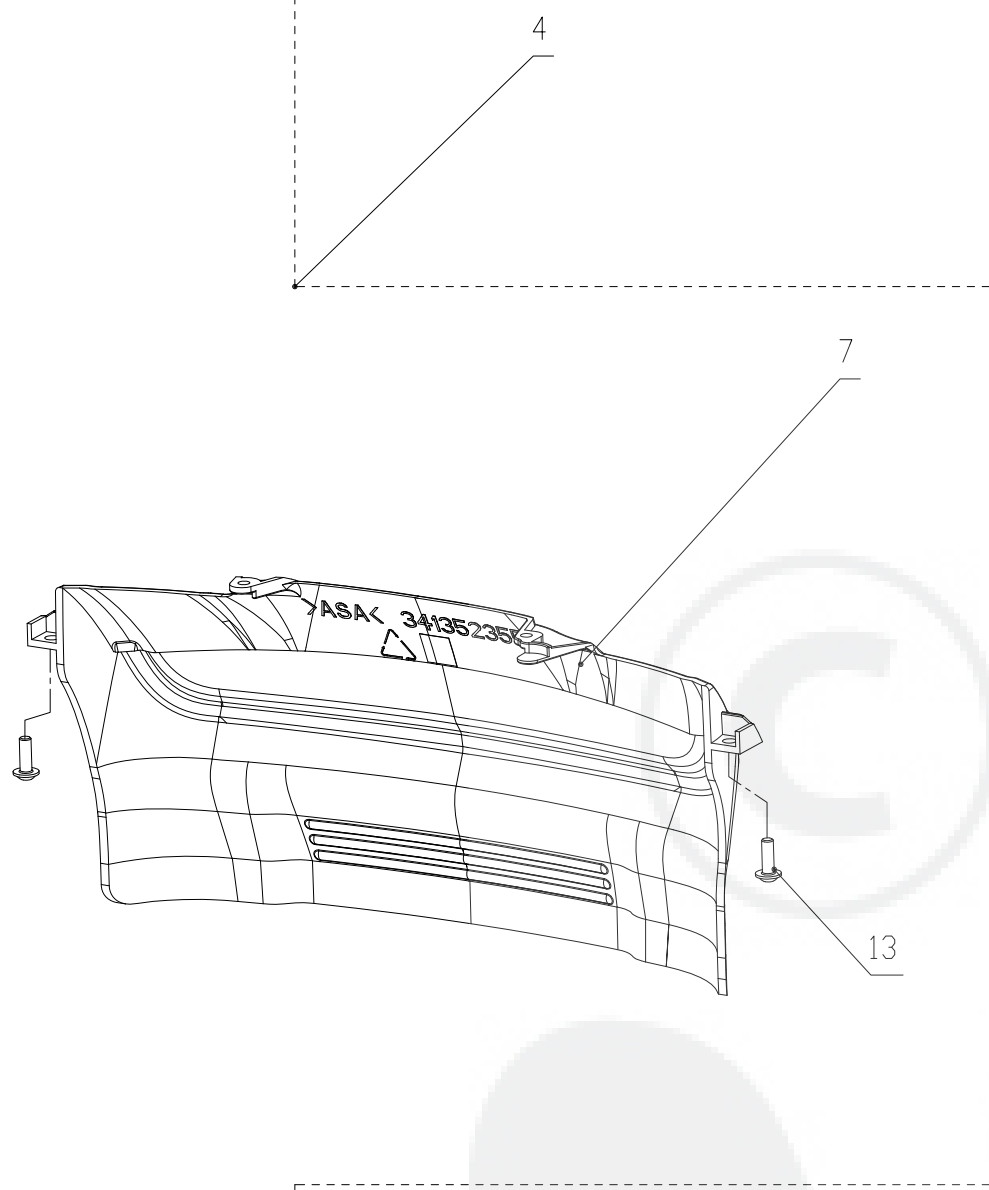

Body

Charging station

Upper chassi

Lower chassi

2501586-00	
ERP NO.	2501586
Model code	CRL110

2501586-01	
ERP NO.	2501586
Model code	CRL110

Ref #	Part #	Description	Qty	Context	Note	Cost	MSRP
1	RA341342355AC	Body Décor(Cramer)	1	SET			
2	RA341332355AC	Body Logo(Cramer)	1	SET			
3	RA342082355	Cap Snaploc Assembly	4	SET			
4	RA310503444	Body Assembly(Cramer)	1	SET			
		Body Assembly	1				
		Safety sign	1				
5	RA339012355	Magnet Assembly	3	SET			
		Magnet	1				
		Magnet Instruction	1				
6	RA342092355	Body Rubber Stop Assembly	1	SET			
7	RA341352355	Body Rear Assembly	1	SET			
		Body Rear	1				
		Safety sign	1				
8	RA32205836	Screw ST4.2*12-F Assembly(10pcs)	41	SET			
13	RA322042355	Screw ST5*15 Assembly (10pcs)	57	SET			

# Upper chassi

2501586-02	
ERP NO.	2501586
Model code	CRL110

Ref #	Part #	Description	Qty	Context Note	Cost MSRP
8	RA32205836	Screw ST4.2*12-F Assembly(10pcs)	41	SET	
9	RA362072355	Collision Sensor Board Assembly	1	Requires sealing kit and warranty seal	
		Collision Sensor Board 1	1		
		Collision Sensor Board Cable 1	1		
10	RA341061563	Tie Assembly(10pcs)	21	SET	
11	RA342112355	Rubber Cap Assembly	2	SET	
12	RA349032355	Air Filter Assembly	1	SET	
		Air Filter	1		
		Air Filter Cover	1		
13	RA322042355	Screw ST5*15 Assembly(10pcs)	57	SET	
14	RA341302355AC	Height Scale Cover Assembly(Cramer)	1	SET	
15	RA341312355	Height Adjustment Knob Assembly	1	SET	
16	RA310322355	Start/Stop Button Assembly	1	SET	
17	RA310332355	Inner Start/Stop Button Assembly	1	SET	
18	RA310312355	Suspension Assembly	4	SET	
19	RA341192355AC	Chassis Upper Assembly(Cramer)	1	SET	
		Chassis Upper	1		
		Mower Light Guide	4		
		Air Filter	1		
		Air Filter Cover	1		
		EVA	2		
		Overlay	1		
20	RA362062355	Communication Board 1 Assembly	1	Requires sealing kit and warranty seal	
		Communication Board 1	1		
		Communication Board Cable 1			