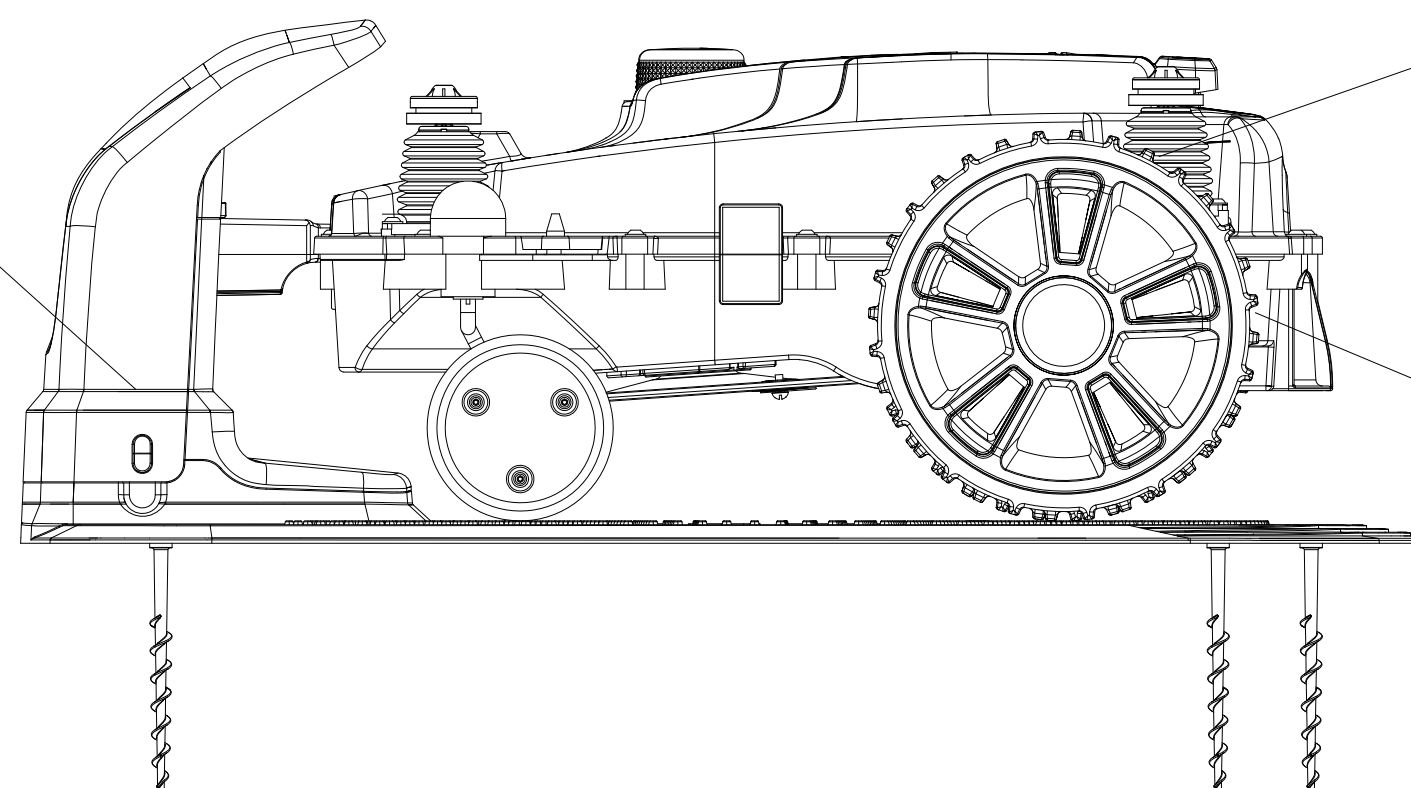

Body

Charging station

Upper chassi

Lower chassi

2501586-00	
ERP NO.	2501586
Model code	CRL110

2501586-01	
ERP NO.	2501586
Model code	CRL110

Ref #	Part #	Description	Qty	Context	Note	Cost	MSRP
1	RA341342355AC	Body Décor(Cramer)	1	SET			
2	RA341332355AC	Body Logo(Cramer)	1	SET			
3	RA342082355	Cap Snaploc Assembly	4	SET			
4	RA310503444	Body Assembly(Cramer)	1	SET			
		Body Assembly	1				
		Safety sign	1				
5	RA339012355	Magnet Assembly	3	SET			
		Magnet	1				
		Magnet Instruction	1				
6	RA342092355	Body Rubber Stop Assembly	1	SET			
7	RA341352355	Body Rear Assembly	1	SET			
		Body Rear	1				
		Safety sign	1				
8	RA32205836	Screw ST4.2*12-F Assembly(10pcs)	41	SET			
13	RA322042355	Screw ST5*15 Assembly (10pcs)	57	SET			

# Upper chassi

2501586-02	
ERP NO.	2501586
Model code	CRL110

Ref #	Part #	Description	Qty	Context Note	Cost MSRP
8	RA32205836	Screw ST4.2*12-F Assembly(10pcs)	41	SET	
9	RA362072355	Collision Sensor Board Assembly	1	Requires sealing kit and warranty seal	
		Collision Sensor Board 1	1		
		Collision Sensor Board Cable 1	1		
10	RA341061563	Tie Assembly(10pcs)	21	SET	
11	RA342112355	Rubber Cap Assembly	2	SET	
12	RA349032355	Air Filter Assembly	1	SET	
		Air Filter	1		
		Air Filter Cover	1		
13	RA322042355	Screw ST5*15 Assembly(10pcs)	57	SET	
14	RA341302355AC	Height Scale Cover Assembly(Cramer)	1	SET	
15	RA341312355	Height Adjustment Knob Assembly	1	SET	
16	RA310322355	Start/Stop Button Assembly	1	SET	
17	RA310332355	Inner Start/Stop Button Assembly	1	SET	
18	RA310312355	Suspension Assembly	4	SET	
19	RA341192355AC	Chassis Upper Assembly(Cramer)	1	SET	
		Chassis Upper	1		
		Mower Light Guide	4		
		Air Filter	1		
		Air Filter Cover	1		
		EVA	2		
		Overlay	1		
20	RA362062355	Communication Board 1 Assembly	1	Requires sealing kit and warranty seal	
		Communication Board 1	1		
		Communication Board Cable 1			