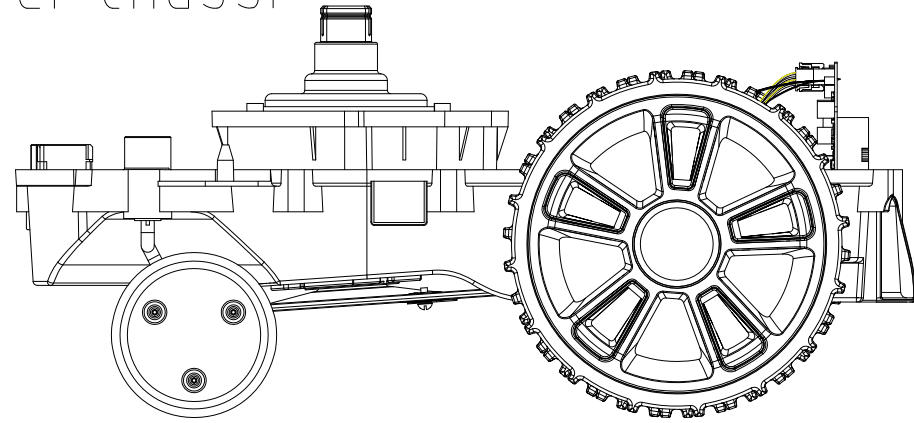

Lower chassi

2501586-03	
ERP NO.	2501586
Model code	CRL110