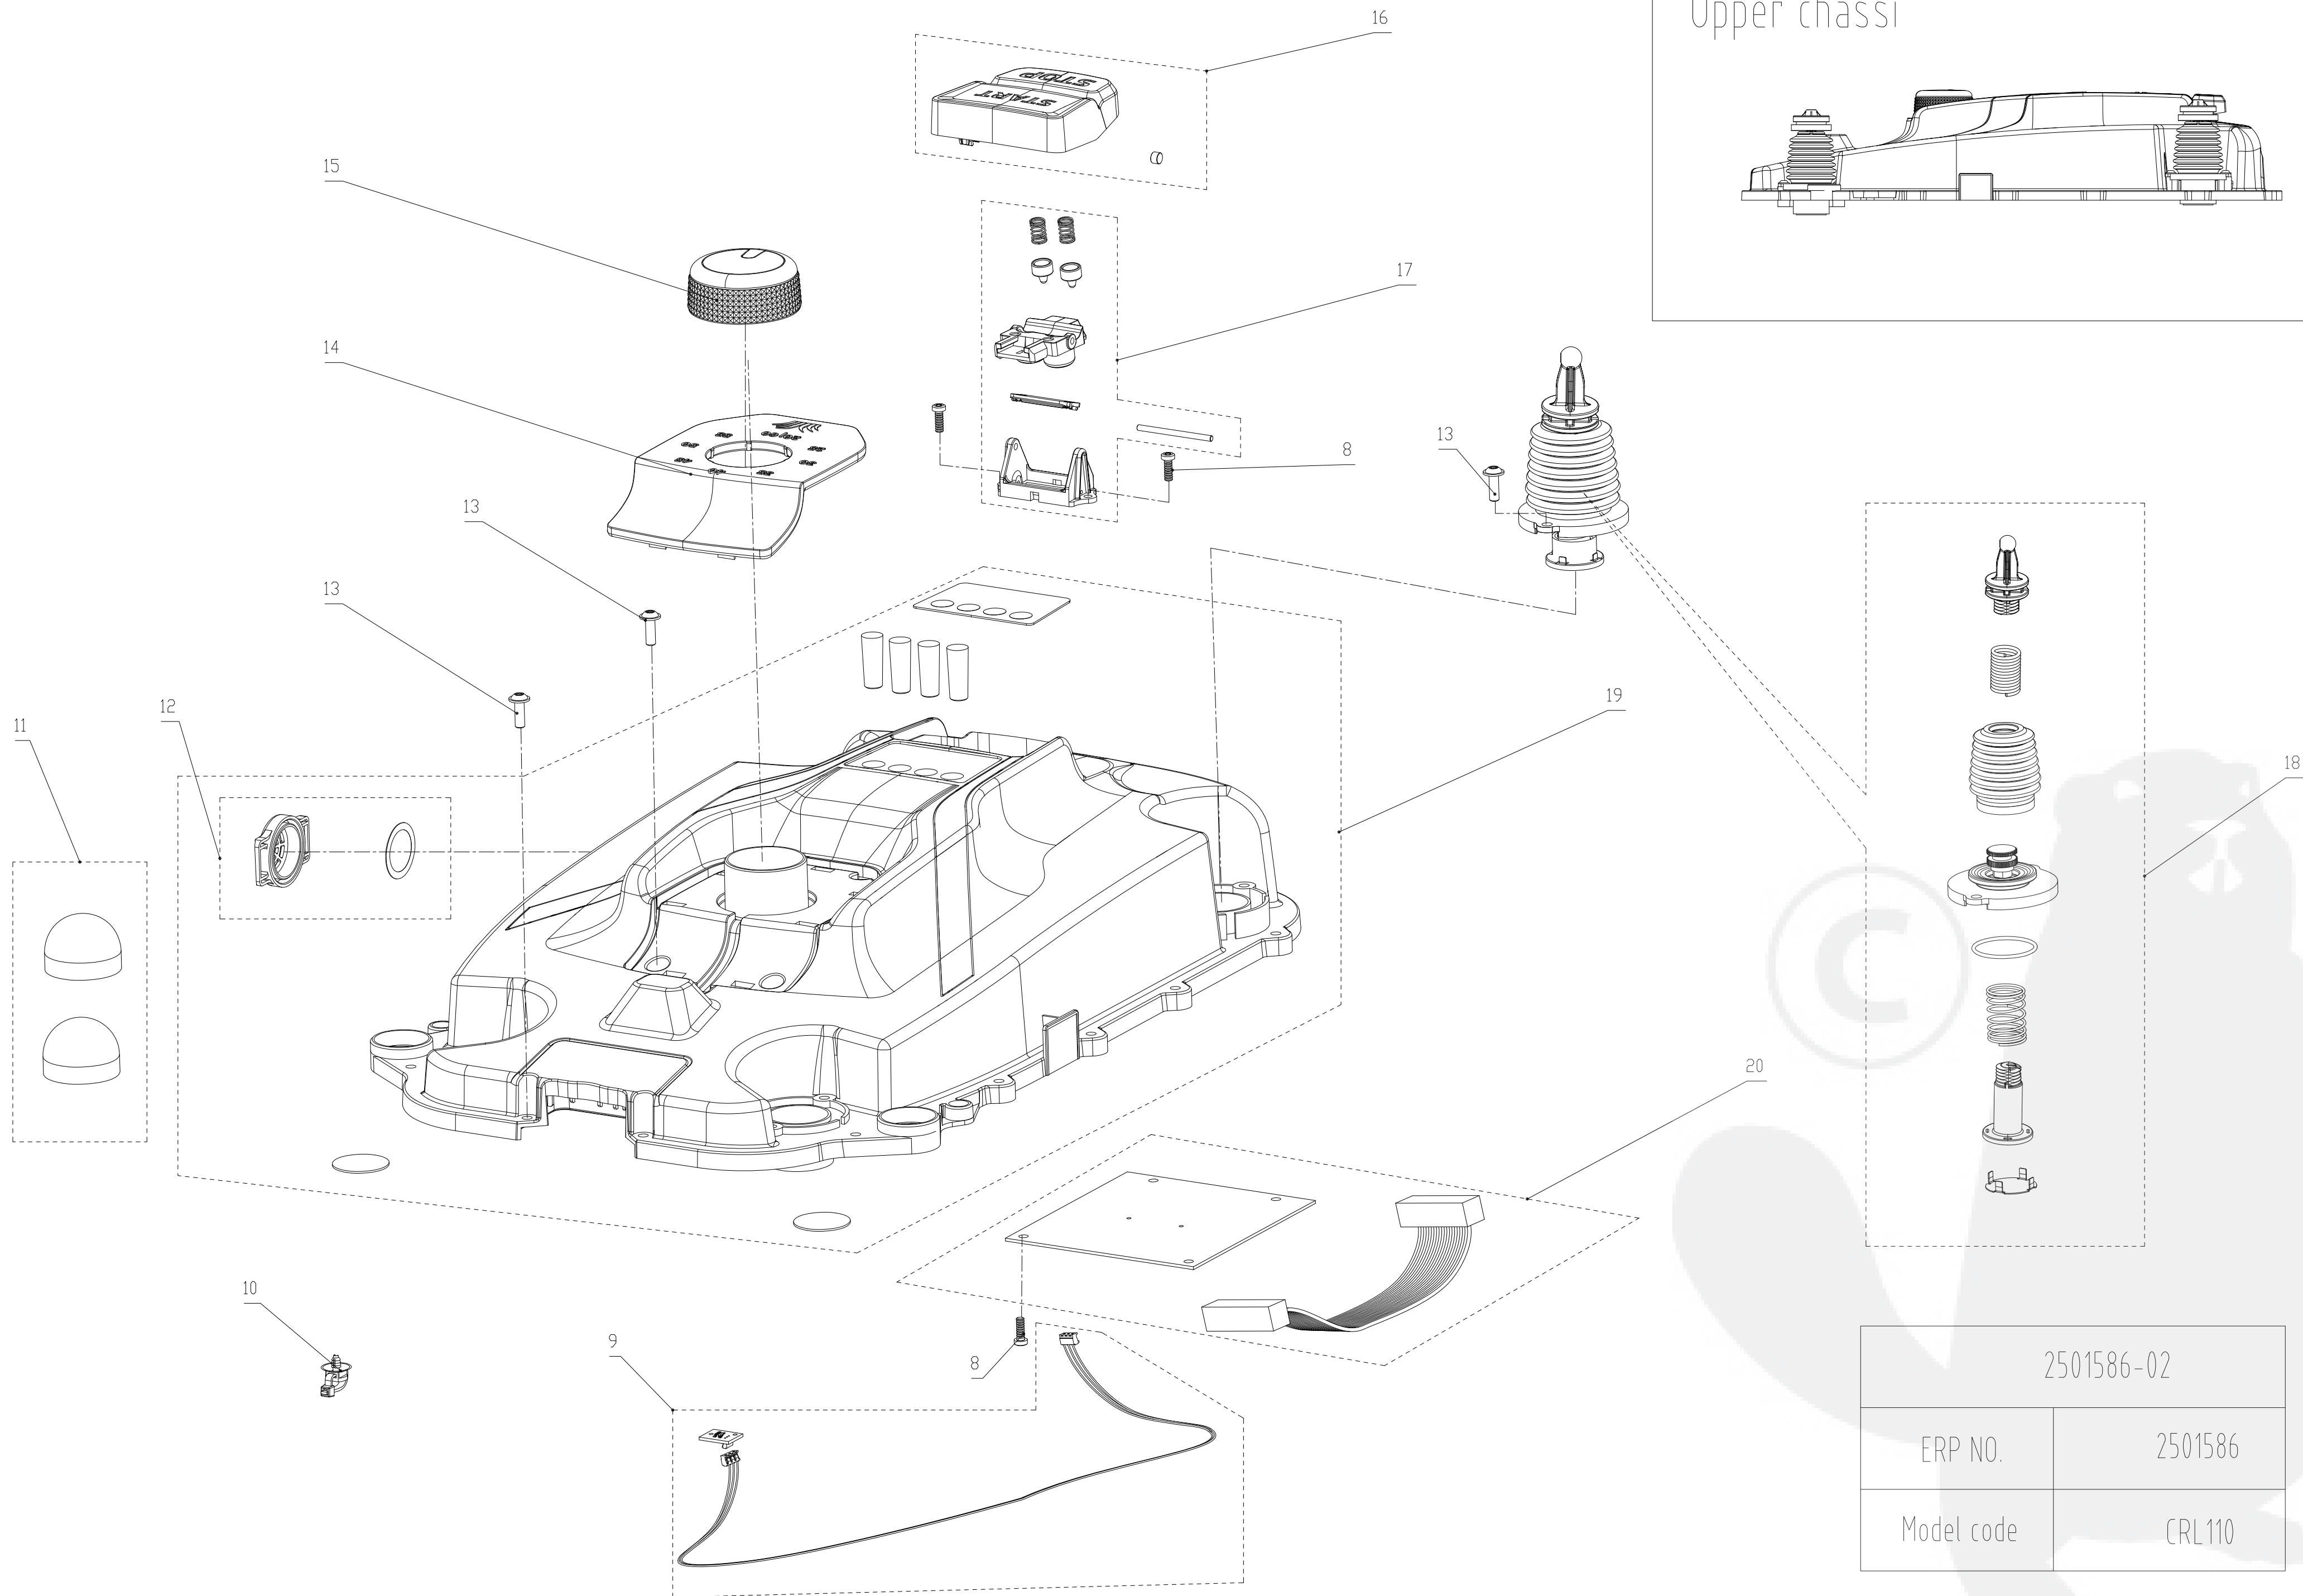

Body

Charging station

Upper chassi

Lower chassi

2501586-00	
ERP NO.	2501586
Model code	CRL110

2501586-01	
ERP NO.	2501586
Model code	CRL110

Ref #	Part #	Description	Qty	Context	Note	Cost	MSRP
1	RA341342355AC	Body Décor(Cramer)	1	SET			
2	RA341332355AC	Body Logo(Cramer)	1	SET			
3	RA342082355	Cap Snaploc Assembly	4	SET			
4	RA310503444	Body Assembly(Cramer)	1	SET			
		Body Assembly	1				
		Safety sign	1				
5	RA339012355	Magnet Assembly	3	SET			
		Magnet	1				
		Magnet Instruction	1				
6	RA342092355	Body Rubber Stop Assembly	1	SET			
7	RA341352355	Body Rear Assembly	1	SET			
		Body Rear	1				
		Safety sign	1				
8	RA32205836	Screw ST4.2*12-F Assembly(10pcs)	41	SET			
13	RA322042355	Screw ST5*15 Assembly (10pcs)	57	SET			

# Upper chassi

2501586-02	
ERP NO.	2501586
Model code	CRL110

Ref #	Part #	Description	Qty	Context Note	Cost MSRP
8	RA32205836	Screw ST4.2*12-F Assembly(10pcs)	41	SET	
9	RA362072355	Collision Sensor Board Assembly	1	Requires sealing kit and warranty seal	
		Collision Sensor Board 1	1		
		Collision Sensor Board Cable 1	1		
10	RA341061563	Tie Assembly(10pcs)	21	SET	
11	RA342112355	Rubber Cap Assembly	2	SET	
12	RA349032355	Air Filter Assembly	1	SET	
		Air Filter	1		
		Air Filter Cover	1		
13	RA322042355	Screw ST5*15 Assembly(10pcs)	57	SET	
14	RA341302355AC	Height Scale Cover Assembly(Cramer)	1	SET	
15	RA341312355	Height Adjustment Knob Assembly	1	SET	
16	RA310322355	Start/Stop Button Assembly	1	SET	
17	RA310332355	Inner Start/Stop Button Assembly	1	SET	
18	RA310312355	Suspension Assembly	4	SET	
19	RA341192355AC	Chassis Upper Assembly(Cramer)	1	SET	
		Chassis Upper	1		
		Mower Light Guide	4		
		Air Filter	1		
		Air Filter Cover	1		
		EVA	2		
		Overlay	1		
20	RA362062355	Communication Board 1 Assembly	1	Requires sealing kit and warranty seal	
		Communication Board 1	1		
		Communication Board Cable 1			