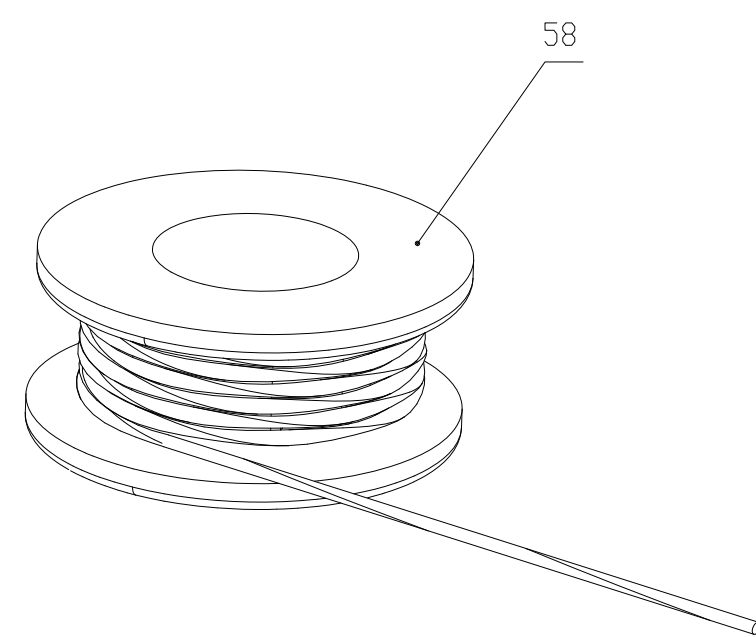

47

2501586-04	
ERP NO.	2501586
Model code	CRL110

Ref #	Part #	Description	Qty	Context	Note	Cost	MSRP
8	RA32205836	Screw ST4.2*12-F Assembly (10pcs)	41		SET		
10	RA341061563	Tie Assembly(10pcs)	21		SET		
13	RA322042355	Screw ST5*15 Assembly (10pcs)	57		SET		
47	RA310023444	Charging Station Assembly (Cramer)	1		SET		
48	RA341632355	CS Hood Assembly	1		SET		
49	RA310632355	CS Tower Assembly	1		SET		
		CS Tower Assembly	1				
		CS Top	1				
		CS Light Guide	1				
		Light Guide Sealing Strip	1				
		CS Wiring Assembly	1				
50	RA310602355	CS Nozzle Wiring Assembly	1		SET		
51	RA362602355	CS Board 1 Assembly	1		SET		
		CS Board 1	1				
		CS Light Guide Holder	1				
52	RA310042355	CS Plate Assembly	1		SET		
		CS Plate Assembly	1				
		CS Plate Wiring Assembly	1				
53	RA341231173	Charging Station Screw Assembly	5		SET		

2501586-06	
ERP NO.	2501586
Model code	CRL110

Ref #	Part #	Description	Qty	Context	Note	Cost	MSRP
45	2908686	Robotic Blades(Cramer)	1	SET			
		Blade	9				
		Blade Screw	9				
56	2908786	Robotic Connector Kit (Cramer)	1	SET			
		Loop Wire Connector	3				
		Guide Wire Connector	4				
57	2908986	Robotic Wirepegs(Cramer)	1	SET			
58	2908886	Robotic Loopwire(Cramer)	1	SET			
59	RA381111586	Overlay (Cramer)	1	SET			
60	RA381022355B	Dealer Warranty Seal Sticker Assembly(10pcs)	1	SET			