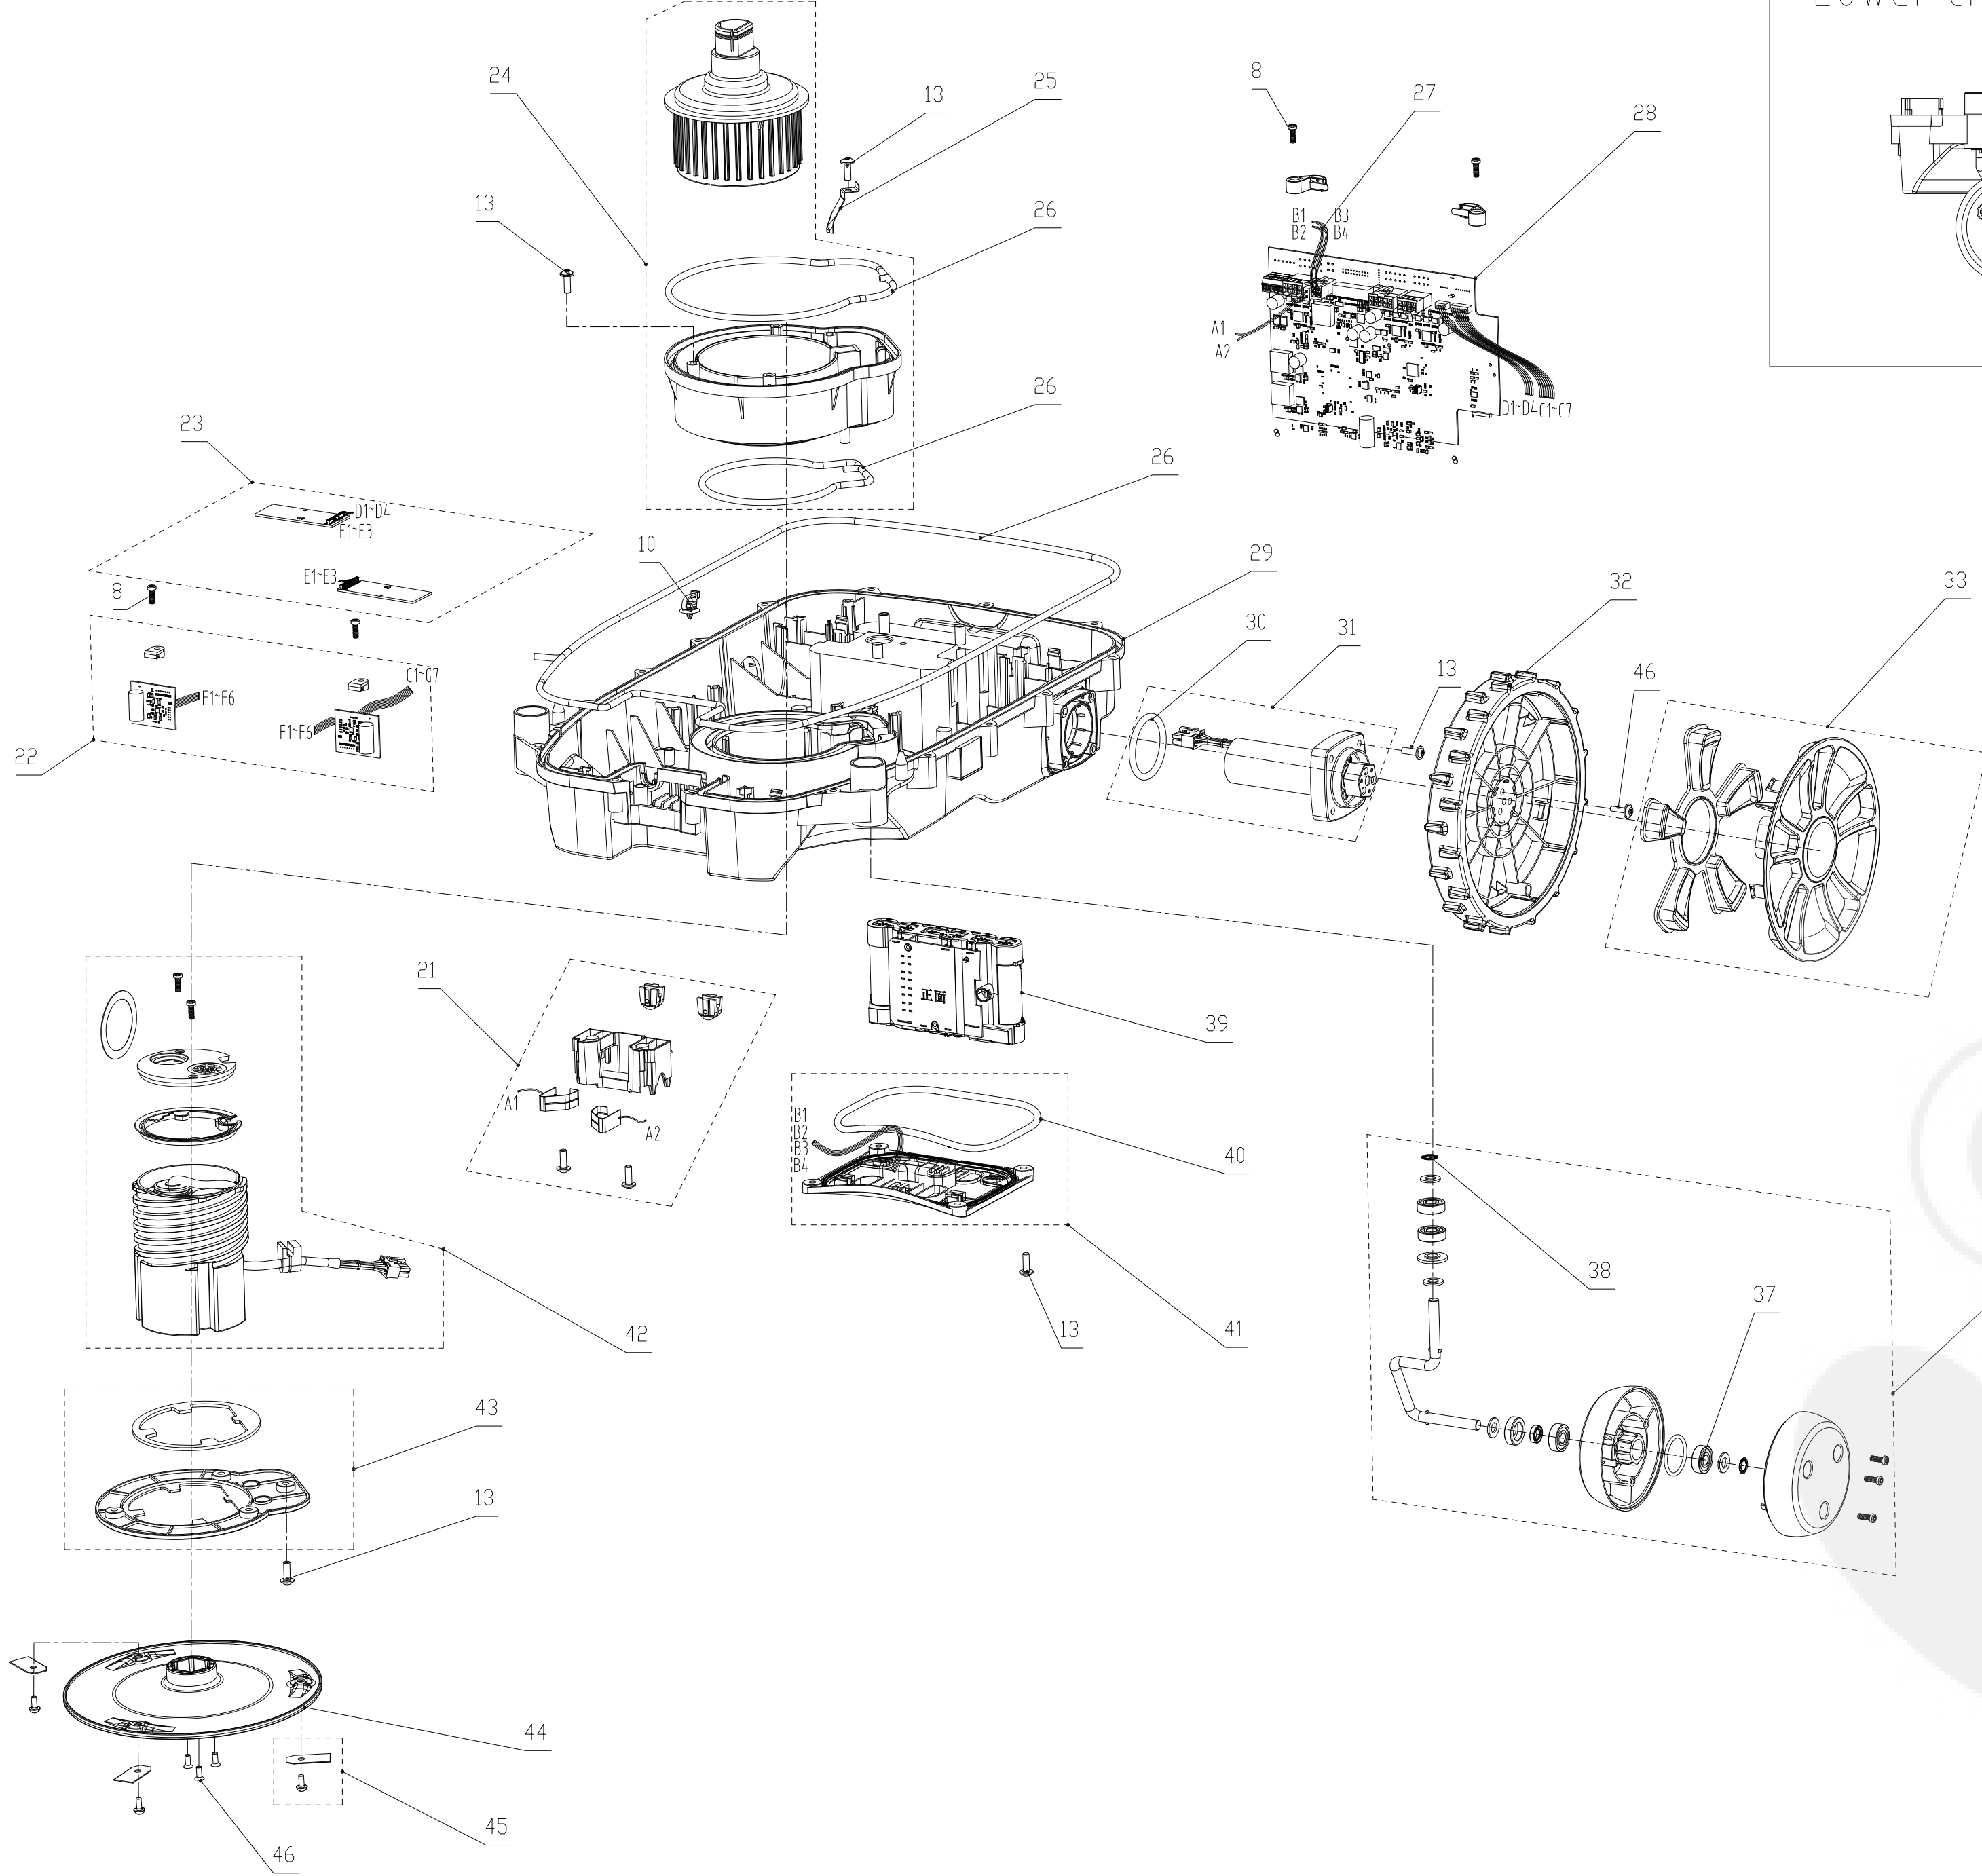

Lower chassi

2501586-03	
ERP NO.	2501586
Model code	CRL110