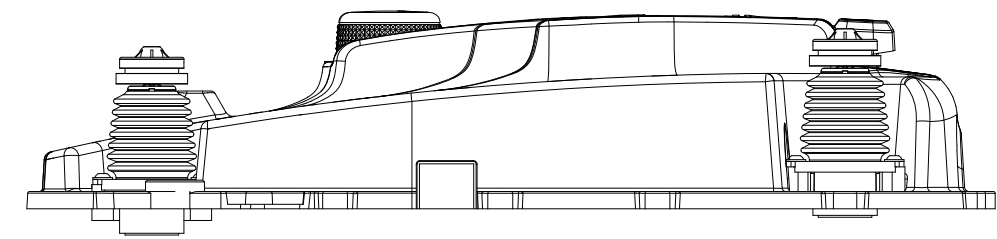

Body

Charging station

Upper chassi

Lower chassi

2501586-00	
ERP NO.	2501586
Model code	CRL110

2501586-01	
ERP NO.	2501586
Model code	CRL110

Ref #	Part #	Description	Qty	Context	Note	Cost	MSRP
1	RA341342355AC	Body Décor(Cramer)	1	SET			
2	RA341332355AC	Body Logo(Cramer)	1	SET			
3	RA342082355	Cap Snaploc Assembly	4	SET			
4	RA310503444	Body Assembly(Cramer)	1	SET			
		Body Assembly	1				
		Safety sign	1				
5	RA339012355	Magnet Assembly	3	SET			
		Magnet	1				
		Magnet Instruction	1				
6	RA342092355	Body Rubber Stop Assembly	1	SET			
7	RA341352355	Body Rear Assembly	1	SET			
		Body Rear	1				
		Safety sign	1				
8	RA32205836	Screw ST4.2*12-F Assembly(10pcs)	41	SET			
13	RA322042355	Screw ST5*15 Assembly (10pcs)	57	SET			

# Upper chassi

2501586-02	
ERP NO.	2501586
Model code	CRL110

Ref #	Part #	Description	Qty	Context Note	Cost MSRP
8	RA32205836	Screw ST4.2*12-F Assembly(10pcs)	41	SET	
9	RA362072355	Collision Sensor Board Assembly	1	Requires sealing kit and warranty seal	
		Collision Sensor Board 1	1		
		Collision Sensor Board Cable 1	1		
10	RA341061563	Tie Assembly(10pcs)	21	SET	
11	RA342112355	Rubber Cap Assembly	2	SET	
12	RA349032355	Air Filter Assembly	1	SET	
		Air Filter	1		
		Air Filter Cover	1		
13	RA322042355	Screw ST5*15 Assembly(10pcs)	57	SET	
14	RA341302355AC	Height Scale Cover Assembly(Cramer)	1	SET	
15	RA341312355	Height Adjustment Knob Assembly	1	SET	
16	RA310322355	Start/Stop Button Assembly	1	SET	
17	RA310332355	Inner Start/Stop Button Assembly	1	SET	
18	RA310312355	Suspension Assembly	4	SET	
19	RA341192355AC	Chassis Upper Assembly(Cramer)	1	SET	
		Chassis Upper	1		
		Mower Light Guide	4		
		Air Filter	1		
		Air Filter Cover	1		
		EVA	2		
		Overlay	1		
20	RA362062355	Communication Board 1 Assembly	1	Requires sealing kit and warranty seal	
		Communication Board 1	1		
		Communication Board Cable 1			