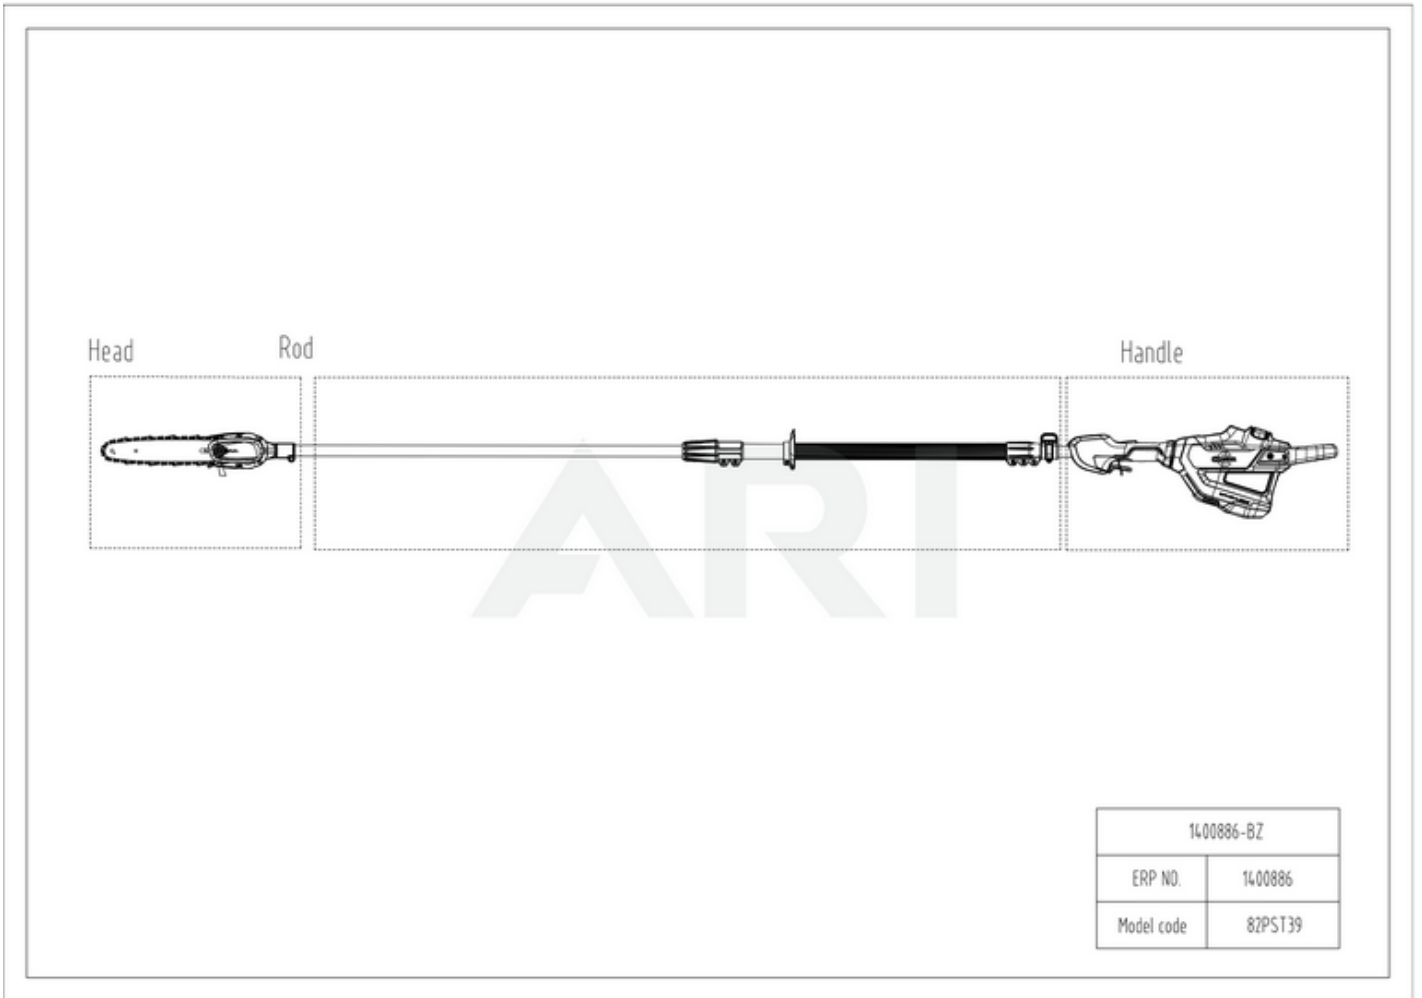

82V Polesaw Telescopic 82PST39 1400886 6952909076270 - 01 Overview

Rendered by ARI Network Services, Inc.

82V Polesaw Telescopic 82PST39 1400886 6952909076270 - 02 Body & Handle

Rendered by ARI Network Services, Inc.

Ref #	Part #	Description	Qty	Context	Note
1	R0102070-00	Handle assembly	1	Set	
2	R0102071-00	Release button assembly	1	Set	
3	R0102072-00	Battery chamber assembly	1	Set	
4	R0102073-00	Rear Housing Assembly	1	Set	
5	RA341082703A	Rear handle bracket assembly	1	Set	
6	R0102074-00	Switch PCBA assembly	1	Set	

82V Polesaw Telescopic 82PST39 1400886 6952909076270 - 03 Rod

Rendered by ARI Network Services, Inc.

Ref #	Part #	Description	Qty	Context	Note
7	R0102075-00	Telescopic Pipe assembly	1	Set	
8	RA340012703	Lock knob assembly	1	Set	
9	R0102076-00	Middle Pipe assembly	1	Set	
10	RA349013033	Harness assembly	1	Set	
11	RA340052703	Rear connect tube assembly	1	Set	
12	R0102077-00	Rear Pipe assembly	1	Set	
13	RA311062461	Straps buckle assembly	1	Set	

82V Polesaw Telescopic 82PST39 1400886 6952909076270 - 04 Head

1400886-BZ	
ERP NO.	1400886
Model code	82PST39

Rendered by ARI Network Services, Inc.

Ref #	Part #	Description	Qty	Context	Note
14	R0102078-00	Side cover assembly	1	Set	
15	RA331032703V	Bar support assembly NEW (2018/12)	1	Set	
16	RA340152703	Oil window assembly	1	Set	
17	RA341022026B	Blade cover NEW (2018/12)	1	Set	
18	R0102079-00	10" Chain bar	1	Set	
19	RA311101726	10" Saw chain	1	Set	
20	RA311052703	Oil tank Knob assembly	1	Set	
21	R0102080-00	Motor assembly	1	Set	
22	RA331042703	Housing cover (front) assembly	1	Set	
23	R0102081-00	Sprocket assembly	1	Set	
24	RA311002703	Oil pump assembly	1	Set	
25	RA311281899	Filter assembly	1	Set	
26	RA311031063B	Tension assembly	1	Set	
27	R0101356-00	O-rings for oil tank	1		