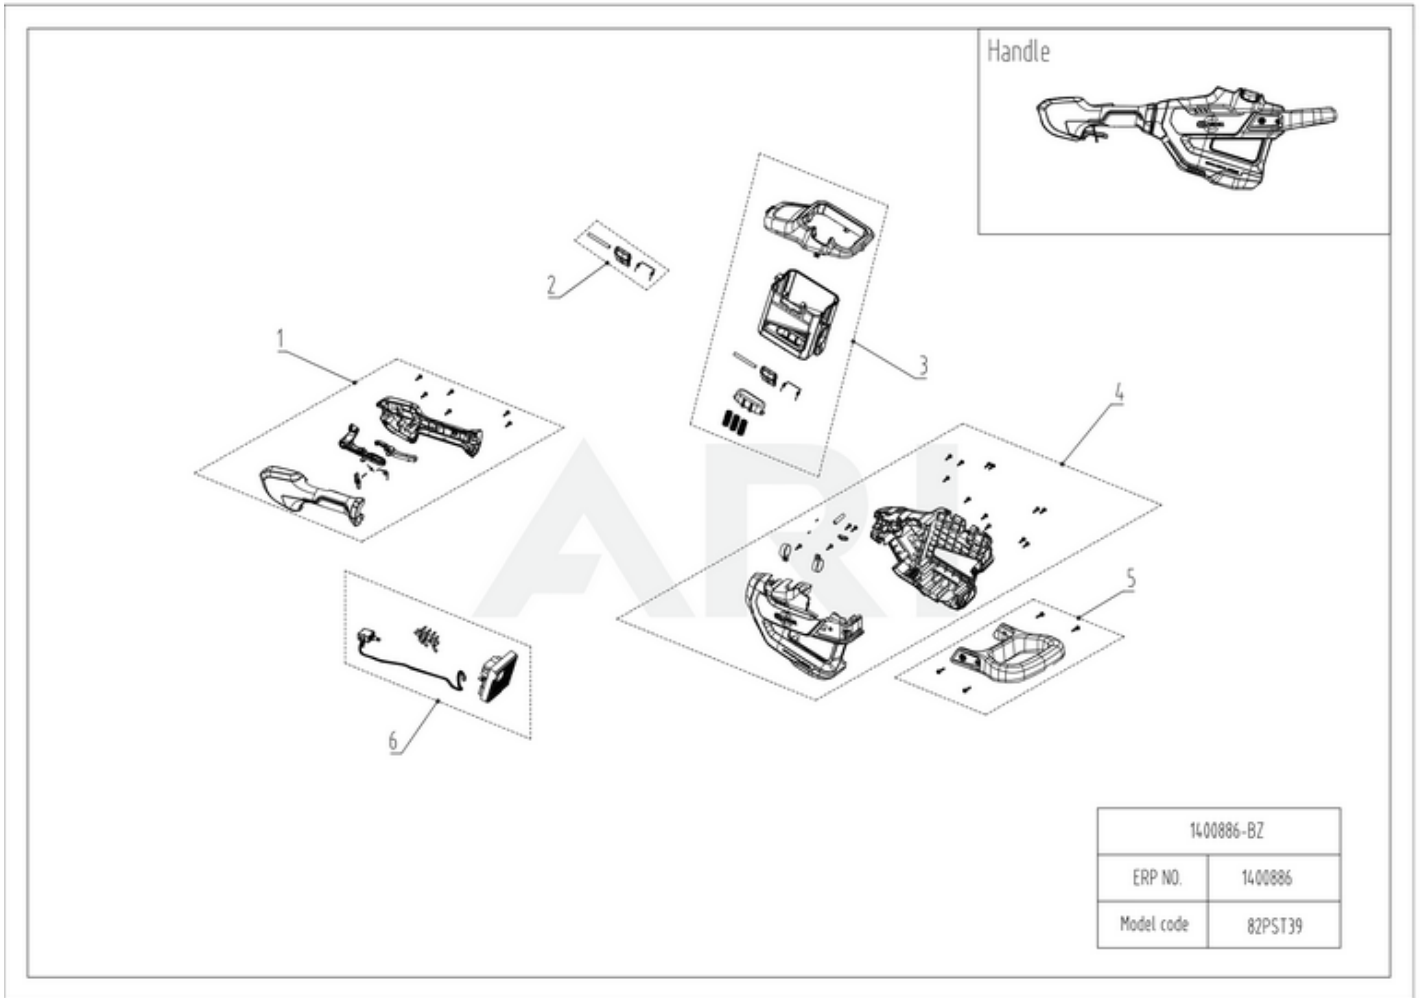

82V Polesaw Telescopic 82PST39 1400886 6952909076270 - 01 Overview

Rendered by ARI Network Services, Inc.

82V Polesaw Telescopic 82PST39 1400886 6952909076270 - 02 Body & Handle

Rendered by ARI Network Services, Inc.

Ref #	Part #	Description	Qty	Context	Note
1	R0102070-00	Handle assembly	1	Set	
2	R0102071-00	Release button assembly	1	Set	
3	R0102072-00	Battery chamber assembly	1	Set	
4	R0102073-00	Rear Housing Assembly	1	Set	
5	RA341082703A	Rear handle bracket assembly	1	Set	
6	R0102074-00	Switch PCBA assembly	1	Set	

82V Polesaw Telescopic 82PST39 1400886 6952909076270 - 03 Rod

Rendered by ARI Network Services, Inc.

Ref #	Part #	Description	Qty	Context	Note
7	R0102075-00	Telescopic Pipe assembly	1	Set	
8	RA340012703	Lock knob assembly	1	Set	
9	R0102076-00	Middle Pipe assembly	1	Set	
10	RA349013033	Harness assembly	1	Set	
11	RA340052703	Rear connect tube assembly	1	Set	
12	R0102077-00	Rear Pipe assembly	1	Set	
13	RA311062461	Straps buckle assembly	1	Set	

82V Polesaw Telescopic 82PST39 1400886 6952909076270 - 04 Head

1400886-BZ	
ERP NO.	1400886
Model code	82PST39

Rendered by ARI Network Services, Inc.

Ref #	Part #	Description	Qty	Context	Note
14	R0102078-00	Side cover assembly	1	Set	
15	RA331032703V	Bar support assembly NEW (2018/12)	1	Set	
16	RA340152703	Oil window assembly	1	Set	
17	RA341022026B	Blade cover NEW (2018/12)	1	Set	
18	R0102079-00	10" Chain bar	1	Set	
19	RA311101726	10" Saw chain	1	Set	
20	RA311052703	Oil tank Knob assembly	1	Set	
21	R0102080-00	Motor assembly	1	Set	
22	RA331042703	Housing cover (front) assembly	1	Set	
23	R0102081-00	Sprocket assembly	1	Set	
24	RA311002703	Oil pump assembly	1	Set	
25	RA311281899	Filter assembly	1	Set	
26	RA311031063B	Tension assembly	1	Set	
27	R0101356-00	O-rings for oil tank	1		