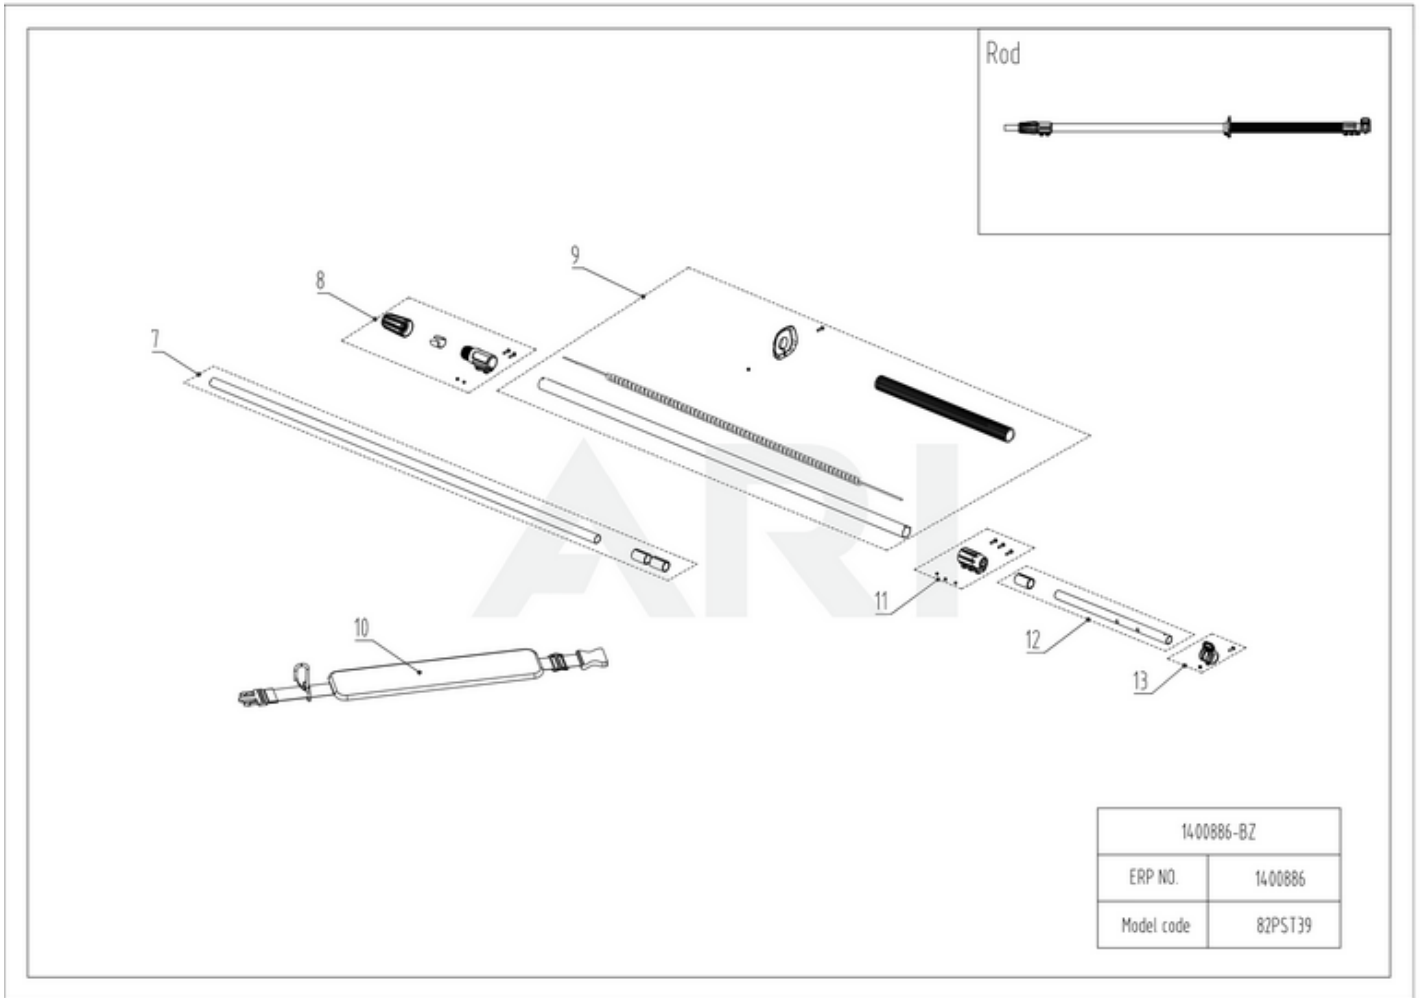

82V Polesaw Telescopic 82PST39 1400886 6952909076270 - 01 Overview

Rendered by ARI Network Services, Inc.

82V Polesaw Telescopic 82PST39 1400886 6952909076270 - 02 Body & Handle

Rendered by ARI Network Services, Inc.

Ref #	Part #	Description	Qty	Context	Note
1	R0102070-00	Handle assembly	1	Set	
2	R0102071-00	Release button assembly	1	Set	
3	R0102072-00	Battery chamber assembly	1	Set	
4	R0102073-00	Rear Housing Assembly	1	Set	
5	RA341082703A	Rear handle bracket assembly	1	Set	
6	R0102074-00	Switch PCBA assembly	1	Set	

82V Polesaw Telescopic 82PST39 1400886 6952909076270 - 03 Rod

Rendered by ARI Network Services, Inc.

Ref #	Part #	Description	Qty	Context	Note
7	R0102075-00	Telescopic Pipe assembly	1	Set	
8	RA340012703	Lock knob assembly	1	Set	
9	R0102076-00	Middle Pipe assembly	1	Set	
10	RA349013033	Harness assembly	1	Set	
11	RA340052703	Rear connect tube assembly	1	Set	
12	R0102077-00	Rear Pipe assembly	1	Set	
13	RA311062461	Straps buckle assembly	1	Set	

82V Polesaw Telescopic 82PST39 1400886 6952909076270 - 04 Head

1400886-BZ	
ERP NO.	1400886
Model code	82PST39

Rendered by ARI Network Services, Inc.

Ref #	Part #	Description	Qty	Context	Note
14	R0102078-00	Side cover assembly	1	Set	
15	RA331032703V	Bar support assembly NEW (2018/12)	1	Set	
16	RA340152703	Oil window assembly	1	Set	
17	RA341022026B	Blade cover NEW (2018/12)	1	Set	
18	R0102079-00	10" Chain bar	1	Set	
19	RA311101726	10" Saw chain	1	Set	
20	RA311052703	Oil tank Knob assembly	1	Set	
21	R0102080-00	Motor assembly	1	Set	
22	RA331042703	Housing cover (front) assembly	1	Set	
23	R0102081-00	Sprocket assembly	1	Set	
24	RA311002703	Oil pump assembly	1	Set	
25	RA311281899	Filter assembly	1	Set	
26	RA311031063B	Tension assembly	1	Set	
27	R0101356-00	O-rings for oil tank	1		