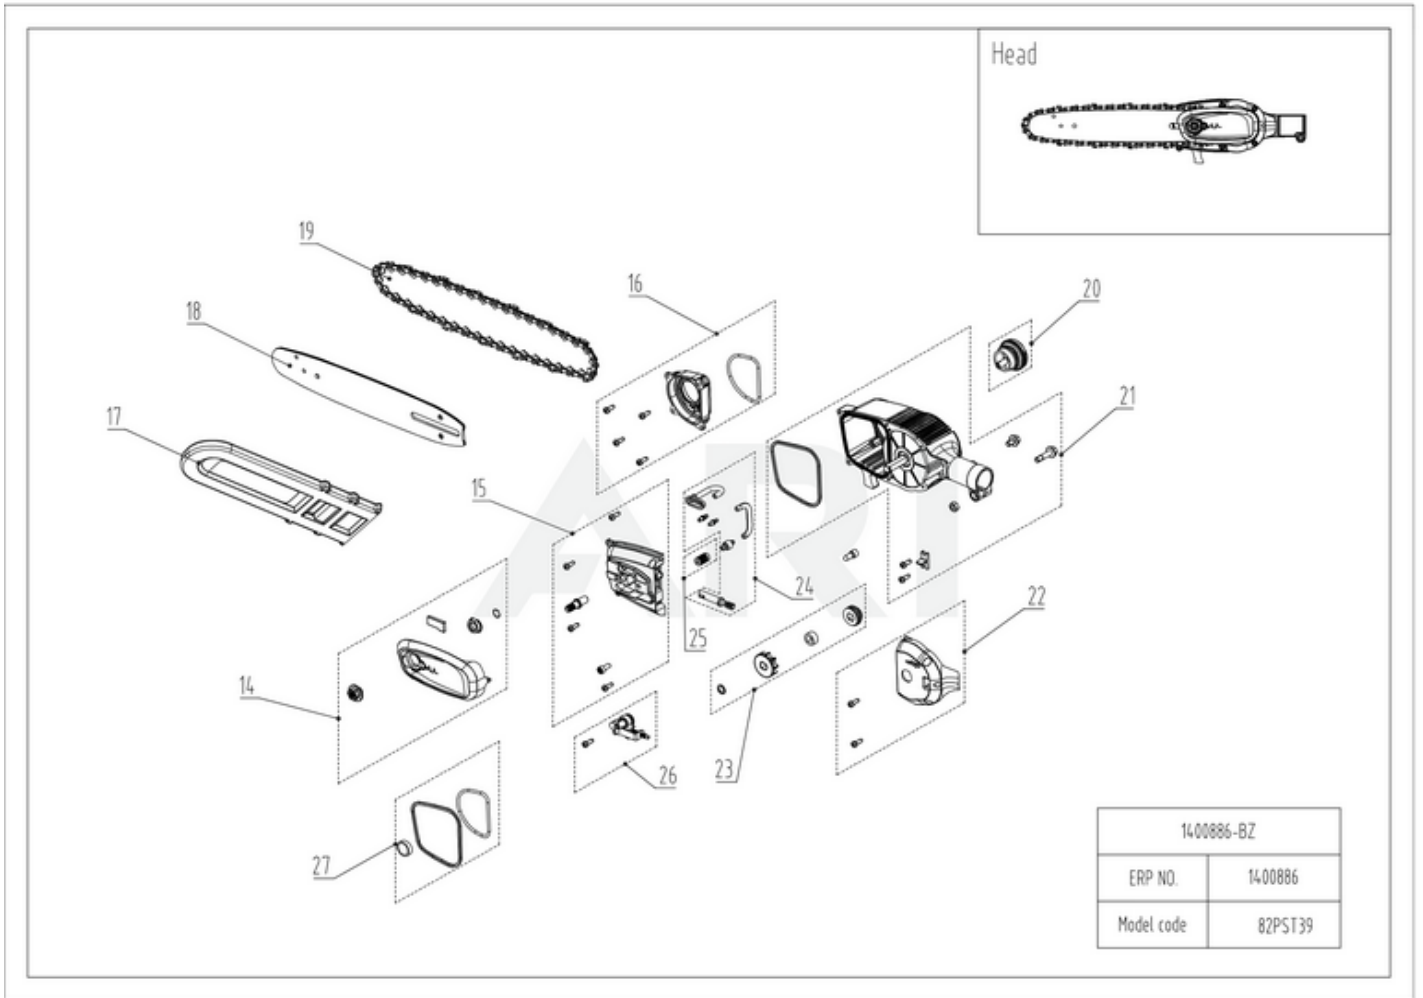

Ref #	Part #	Description	Qty	Context	Note
1	R0102070-00	Handle assembly	1	Set	
2	R0102071-00	Release button assembly	1	Set	
3	R0102072-00	Battery chamber assembly	1	Set	
4	R0102073-00	Rear Housing Assembly	1	Set	
5	RA341082703A	Rear handle bracket assembly	1	Set	
6	R0102074-00	Switch PCBA assembly	1	Set	

82V Polesaw Telescopic 82PST39 1400886 6952909076270 - 03 Rod

Rendered by ARI Network Services, Inc.

Ref #	Part #	Description	Qty	Context	Note
7	R0102075-00	Telescopic Pipe assembly	1	Set	
8	RA340012703	Lock knob assembly	1	Set	
9	R0102076-00	Middle Pipe assembly	1	Set	
10	RA349013033	Harness assembly	1	Set	
11	RA340052703	Rear connect tube assembly	1	Set	
12	R0102077-00	Rear Pipe assembly	1	Set	
13	RA311062461	Straps buckle assembly	1	Set	

82V Polesaw Telescopic 82PST39 1400886 6952909076270 - 04 Head

1400886-BZ	
ERP NO.	1400886
Model code	82PST39

Rendered by ARI Network Services, Inc.

Ref #	Part #	Description	Qty	Context	Note
14	R0102078-00	Side cover assembly	1	Set	
15	RA331032703V	Bar support assembly NEW (2018/12)	1	Set	
16	RA340152703	Oil window assembly	1	Set	
17	RA341022026B	Blade cover NEW (2018/12)	1	Set	
18	R0102079-00	10" Chain bar	1	Set	
19	RA311101726	10" Saw chain	1	Set	
20	RA311052703	Oil tank Knob assembly	1	Set	
21	R0102080-00	Motor assembly	1	Set	
22	RA331042703	Housing cover (front) assembly	1	Set	
23	R0102081-00	Sprocket assembly	1	Set	
24	RA311002703	Oil pump assembly	1	Set	
25	RA311281899	Filter assembly	1	Set	
26	RA311031063B	Tension assembly	1	Set	
27	R0101356-00	O-rings for oil tank	1		