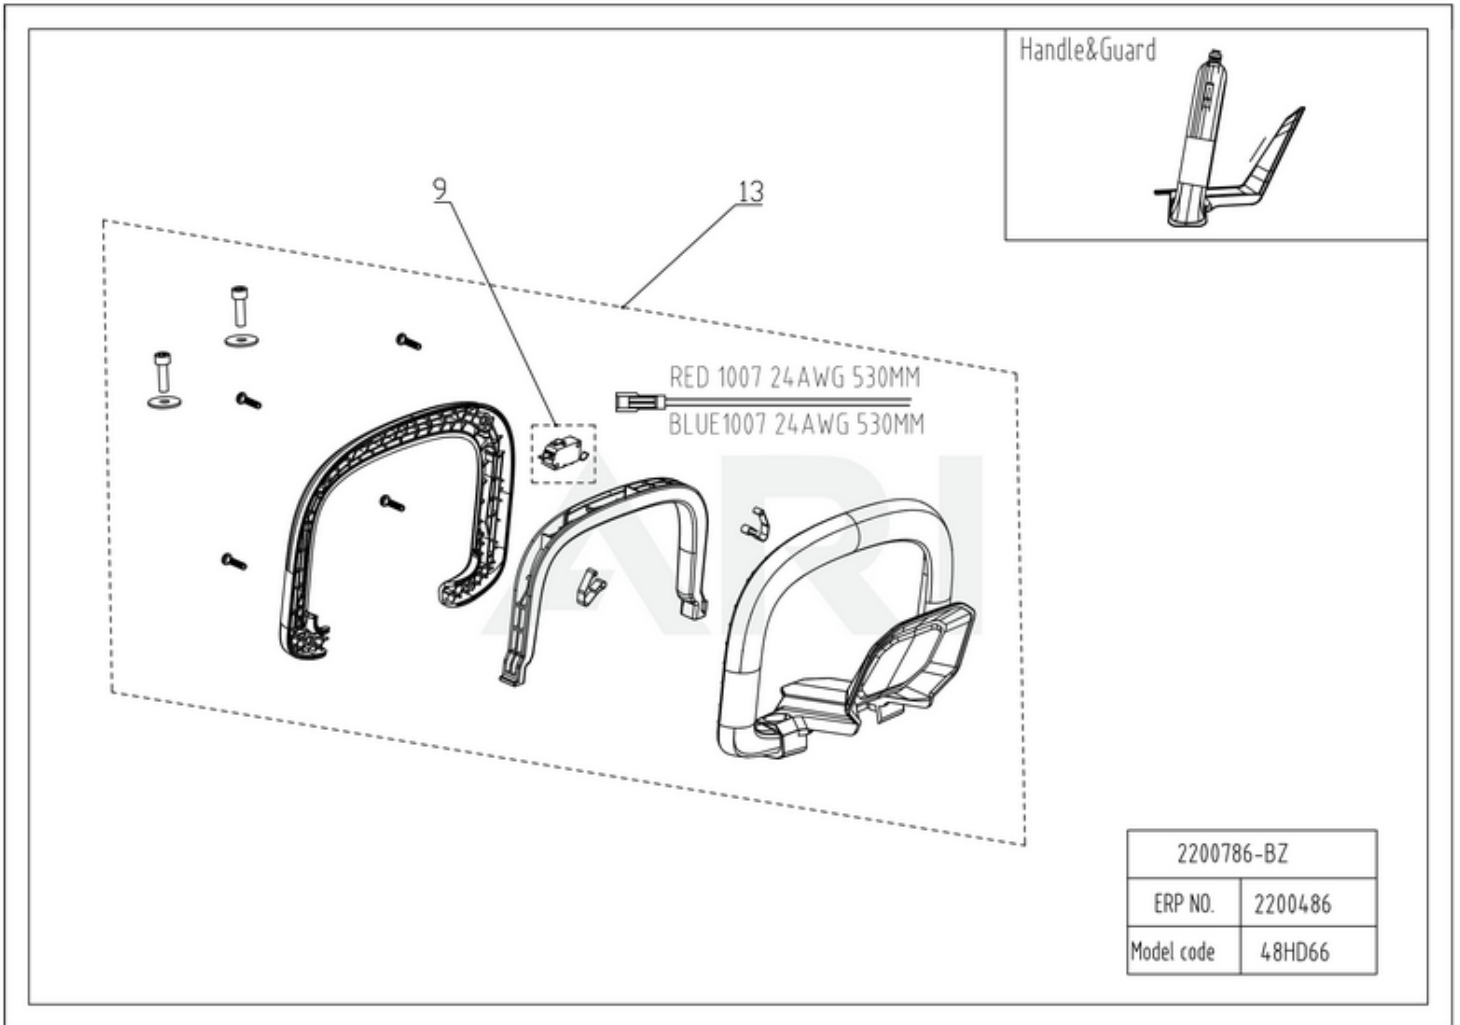

48V Hedge Trimmer 48HD66 2200786 6952909076591 - 01 Overview

Page design © 2004-2017 by ARI Network Services, Inc.

48V Hedge Trimmer 48HD66 2200786 6952909076591 - 02 Handle & Guard

Page design © 2004-2017 by ARI Network Services, Inc.

Ref #	Part #	Description	Qty	Context	Note
9	R0101889-00	Switch assembly	1	Set	
13	R0101811-00	Auxiliary Handle Assembly	1	Set	

48V Hedge Trimmer 48HD66 2200786 6952909076591 - 03 Housing

Page design © 2004-2017 by ARI Network Services, Inc.

Ref #	Part #	Description	Qty	Context	Note
1	R0101881-00	Handle assembly spare part	1	Set	
2	R0101882-00	Switch trigger assembly spare part	1	Set	
3	R0101883-00	Lockout Push Button	1	Set	
4	R0101884-00	Pivot Head Button assembly	1	Set	
5	R0101885-00	Upper Cover assembly	1	Set	
6	R0101886-00	Housing Assembly	1	Set	

48V Hedge Trimmer 48HD66 2200786 6952909076591 - 04 Motor & PCB

Page design © 2004-2017 by ARI Network Services, Inc.

Ref #	Part #	Description	Qty	Context	Note
7	R0101887-00	Terminal assembly	1	Set	
8	R0101888-00	Basic Micro Switch assembly	1	Set	
9	R0101889-00	Switch assembly	1	Set	
10	R0101890-00	Motor assembly spare part	1	Set	
11	R0100644-00	Fan spare part	1	Set	
12	R0101810-00	PCB assembly spare part	1	Set	