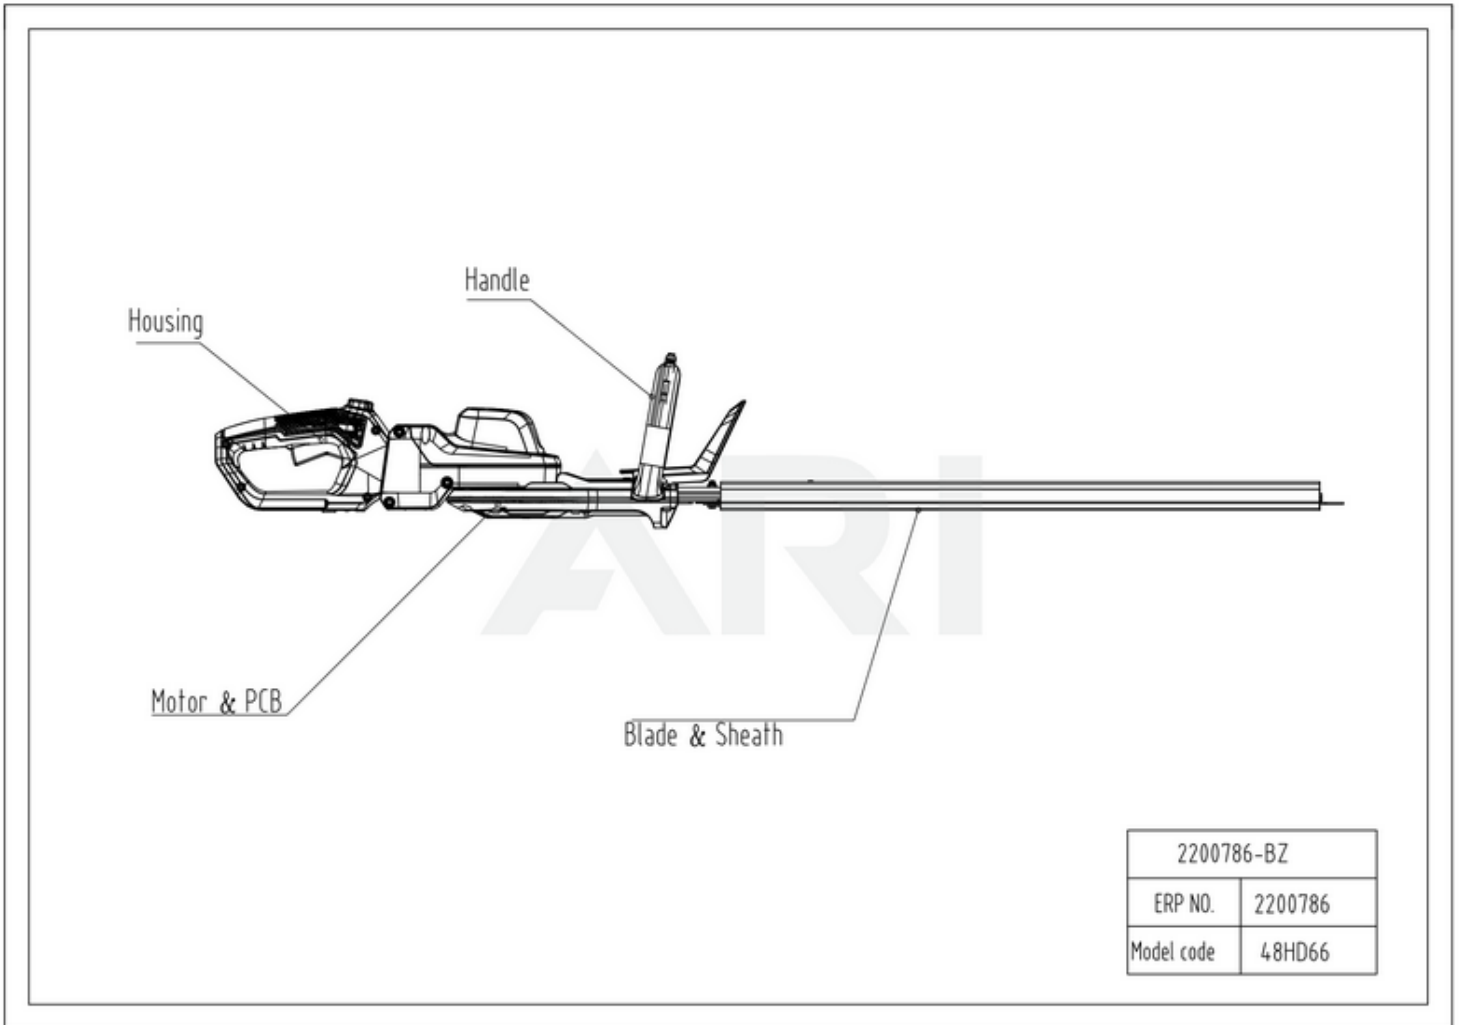

48V Hedge Trimmer 48HD66 2200786 6952909076591 - 01 Overview

Page design © 2004-2017 by ARI Network Services, Inc.

48V Hedge Trimmer 48HD66 2200786 6952909076591 - 02 Handle & Guard

Page design © 2004-2017 by ARI Network Services, Inc.

Ref #	Part #	Description	Qty	Context	Note
9	R0101889-00	Switch assembly	1	Set	
13	R0101811-00	Auxiliary Handle Assembly	1	Set	

48V Hedge Trimmer 48HD66 2200786 6952909076591 - 03 Housing

Page design © 2004-2017 by ARI Network Services, Inc.