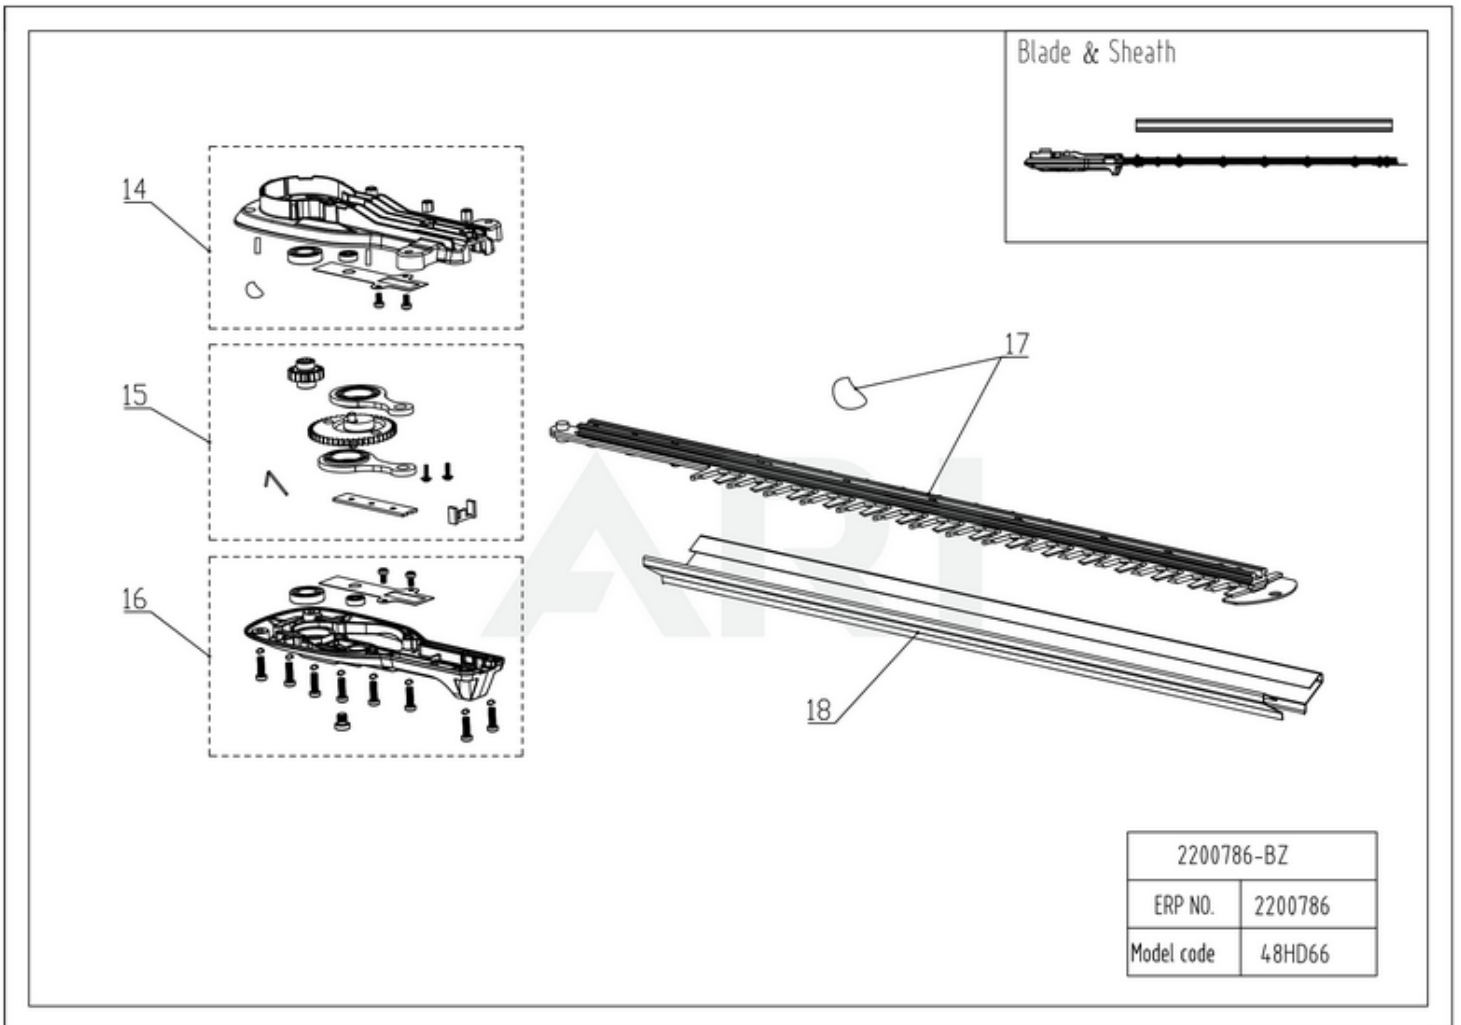

48V Hedge Trimmer 48HD66 2200786 6952909076591 - 05 Blade

Page design © 2004-2017 by ARI Network Services, Inc.

Ref #	Part #	Description	Qty	Context	Note
14	R0101809-00	Gearbox Assembly	1	Set	
15	R0101891-00	Gear Assembly	1	Set	
16	R0101892-00	Gearbox Cover Assembly	1	Set	
17	R0101812-00	Blade/Bar Assembly	1	Set	
18	R0101813-00	Blade Sleeve	1	Set