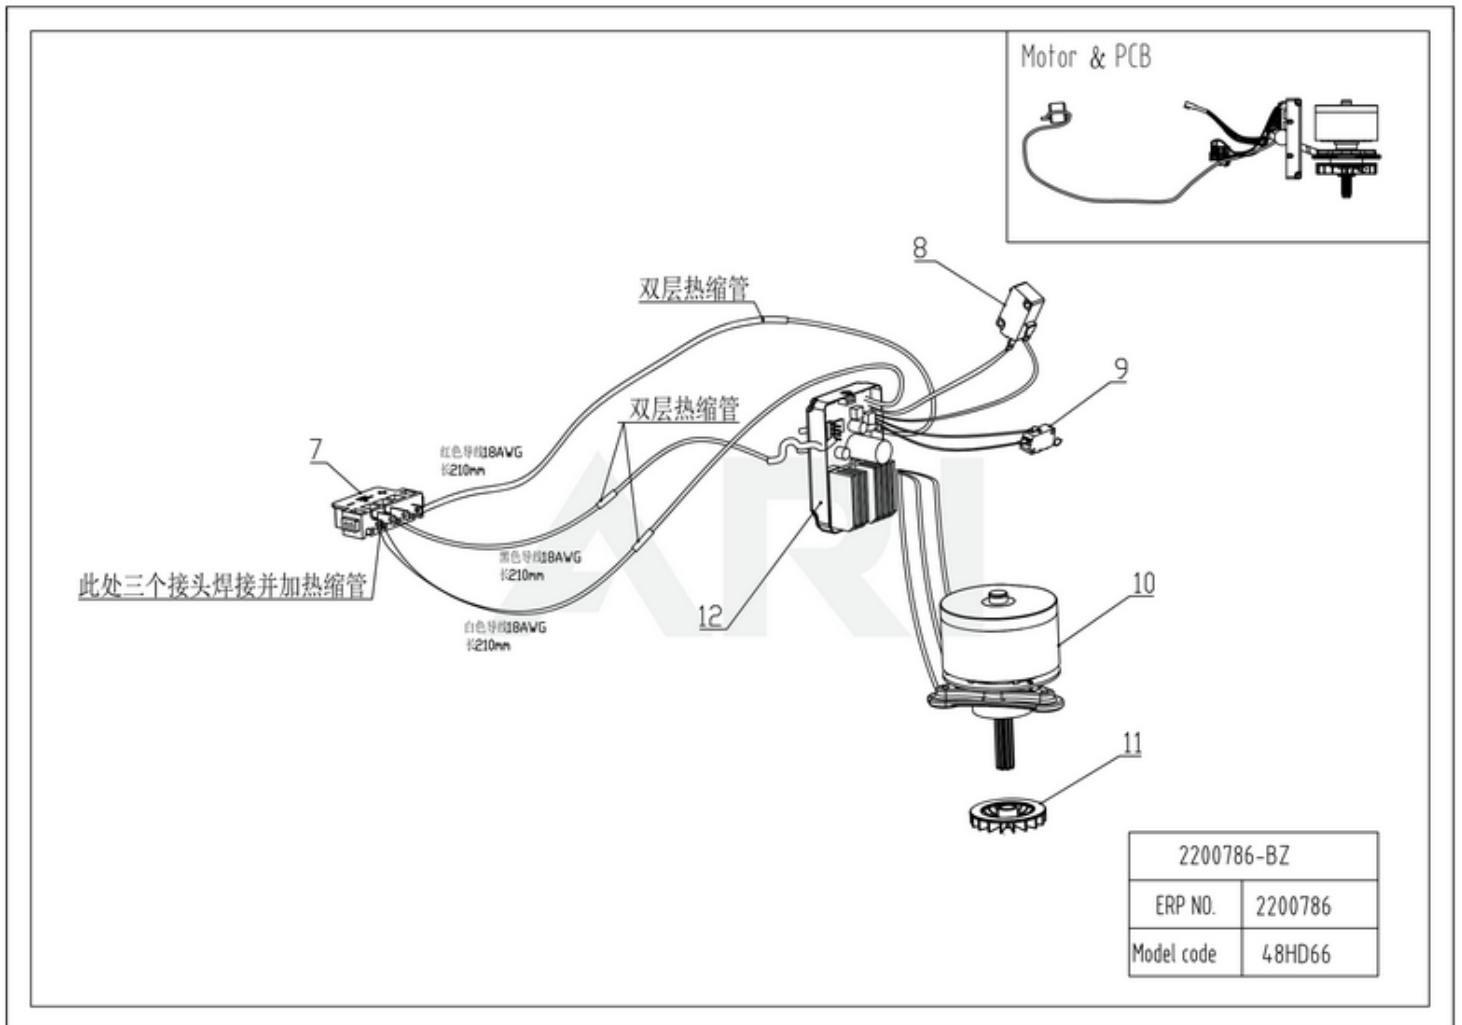

Ref #	Part #	Description	Qty	Context	Note
9	R0101889-00	Switch assembly	1	Set	
13	R0101811-00	Auxiliary Handle Assembly	1	Set	

48V Hedge Trimmer 48HD66 2200786 6952909076591 - 03 Housing

Page design © 2004-2017 by ARI Network Services, Inc.

Ref #	Part #	Description	Qty	Context	Note
1	R0101881-00	Handle assembly spare part	1	Set	
2	R0101882-00	Switch trigger assembly spare part	1	Set	
3	R0101883-00	Lockout Push Button	1	Set	
4	R0101884-00	Pivot Head Button assembly	1	Set	
5	R0101885-00	Upper Cover assembly	1	Set	
6	R0101886-00	Housing Assembly	1	Set	

48V Hedge Trimmer 48HD66 2200786 6952909076591 - 04 Motor & PCB

Page design © 2004-2017 by ARI Network Services, Inc.

Ref #	Part #	Description	Qty	Context	Note
7	R0101887-00	Terminal assembly	1	Set	
8	R0101888-00	Basic Micro Switch assembly	1	Set	
9	R0101889-00	Switch assembly	1	Set	
10	R0101890-00	Motor assembly spare part	1	Set	
11	R0100644-00	Fan spare part	1	Set	
12	R0101810-00	PCB assembly spare part	1	Set	

48V Hedge Trimmer 48HD66 2200786 6952909076591 - 05 Blade

Page design © 2004-2017 by ARI Network Services, Inc.

Ref #	Part #	Description	Qty	Context	Note
14	R0101809-00	Gearbox Assembly	1	Set	
15	R0101891-00	Gear Assembly	1	Set	
16	R0101892-00	Gearbox Cover Assembly	1	Set	
17	R0101812-00	Blade/Bar Assembly	1	Set	
18	R0101813-00	Blade Sleeve	1	Set	