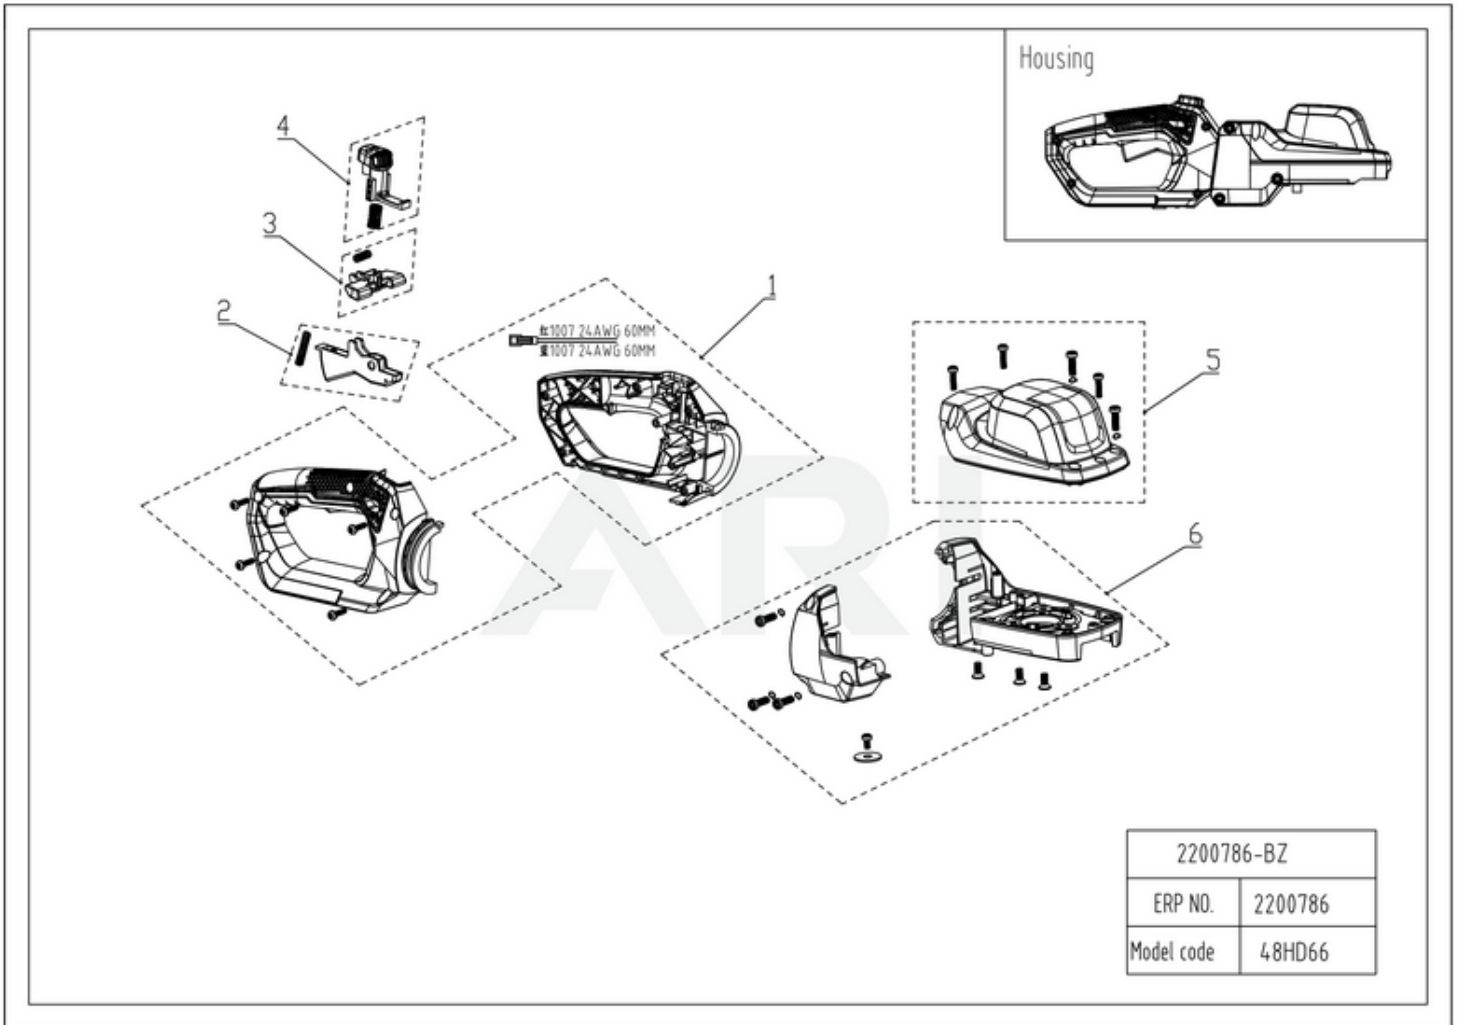

48V Hedge Trimmer 48HD66 2200786 6952909076591 - 01 Overview

Page design © 2004-2017 by ARI Network Services, Inc.

48V Hedge Trimmer 48HD66 2200786 6952909076591 - 02 Handle & Guard

Page design © 2004-2017 by ARI Network Services, Inc.

Ref #	Part #	Description	Qty	Context	Note
9	R0101889-00	Switch assembly	1	Set	
13	R0101811-00	Auxiliary Handle Assembly	1	Set	

48V Hedge Trimmer 48HD66 2200786 6952909076591 - 03 Housing

Page design © 2004-2017 by ARI Network Services, Inc.

Ref #	Part #	Description	Qty	Context	Note
1	R0101881-00	Handle assembly spare part	1	Set	
2	R0101882-00	Switch trigger assembly spare part	1	Set	
3	R0101883-00	Lockout Push Button	1	Set	
4	R0101884-00	Pivot Head Button assembly	1	Set	
5	R0101885-00	Upper Cover assembly	1	Set	
6	R0101886-00	Housing Assembly	1	Set	